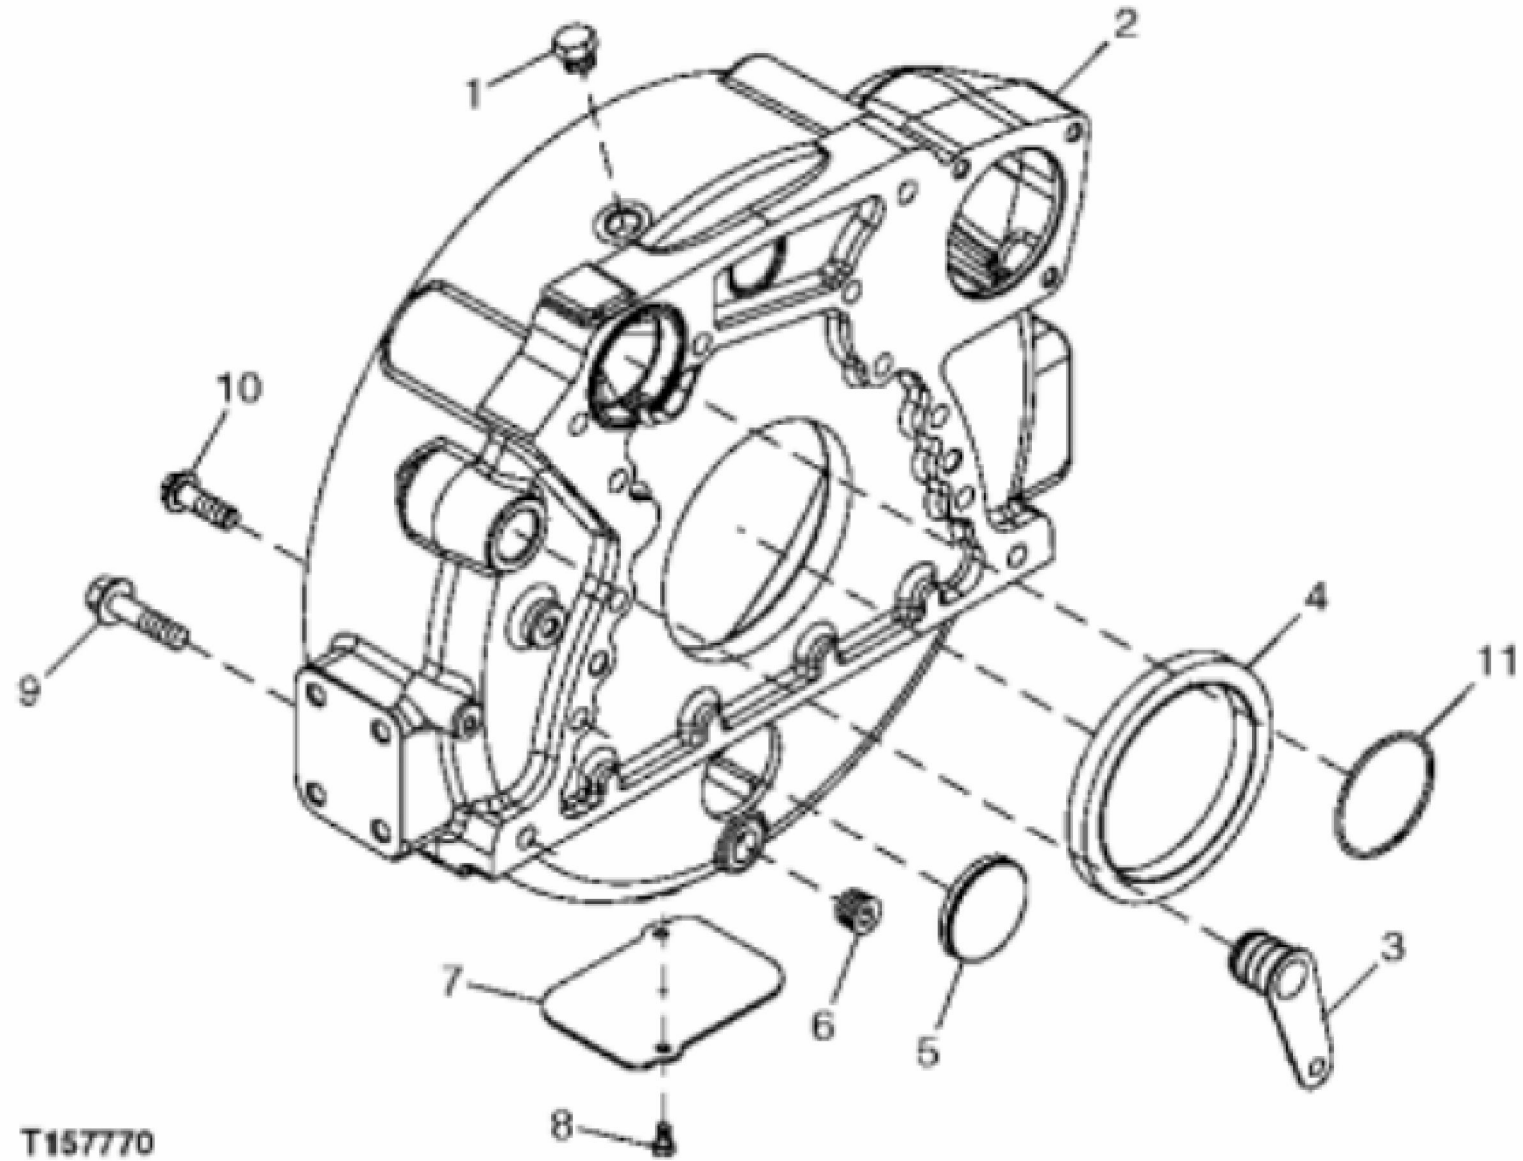

TP69529

John Deere > Construction And Forestry >BACKHOE, LOADER >315SG - BACKHOE, LOADER >310G,310SG and 315SG Backhoe Loaders >04A ENGINE 4045DT056 >0400A ENGINE 4045DT056
4045DT056 >ST133289 - 1103 ROCKER ARM COVER

KEY	PART NO.	PART NAME	QTY	REMARKS	
1	H23125	PLUG	4		
2	R123574	NUT	4		
3	R123575	O-RING	4		
4	R116324	MEDALLION	1		
5	RE502969	VALVE COVER	1		
6	R123542	GASKET	1		

<https://www.ebooklibonline.com>

Hello dear friend!

Thank you very much for reading.

Enter the link into your browser.

The full manual is available for immediate download.

<https://www.ebooklibonline.com>

KEY	PART NO.	PART NAME	QTY	REMARKS	
1	RE67238	SCREW	2	(CON PASTA SELLADORA APLICADA PREVIAMENTE)	
2	R116296	COVER	1		
3	R136495	GASKET	2		
4	RE500005	FILLER CAP	1		
5	RE501377	FILLER NECK	1		
6	RE67239	SCREW	2	(CON PASTA SELLADORA APLICADA PREVIAMENTE)	
7	R502902	PACKING	1		

Thank you so much for reading

KEY	PART NO.	PART NAME	QTY	Engine Serial No.	REMARKS
1	R39112	FITTING	1		
2	R132006	HOUSING	1	____-867794	(SUB R503451 AND R61467)
2	R503451	HOUSING	1	867795-____	(ALSO ORDER R61467)
3	R131769	PLUG	1		
4	RE44574	SEAL	1		
5	T13518	PLUG	1		
6	RE57836	PIPE PLUG	1		12.700 mm (1/2"), (SUB FOR 15H624)
7	R121039	PLATE	2		
8	19M7923	CAP SCREW	2		M6 X 12
9	19M8306	SCREW	4		M12 X 50
10	R135918	BOLT	8		
11	R61467	O-RING	1	867795-____	