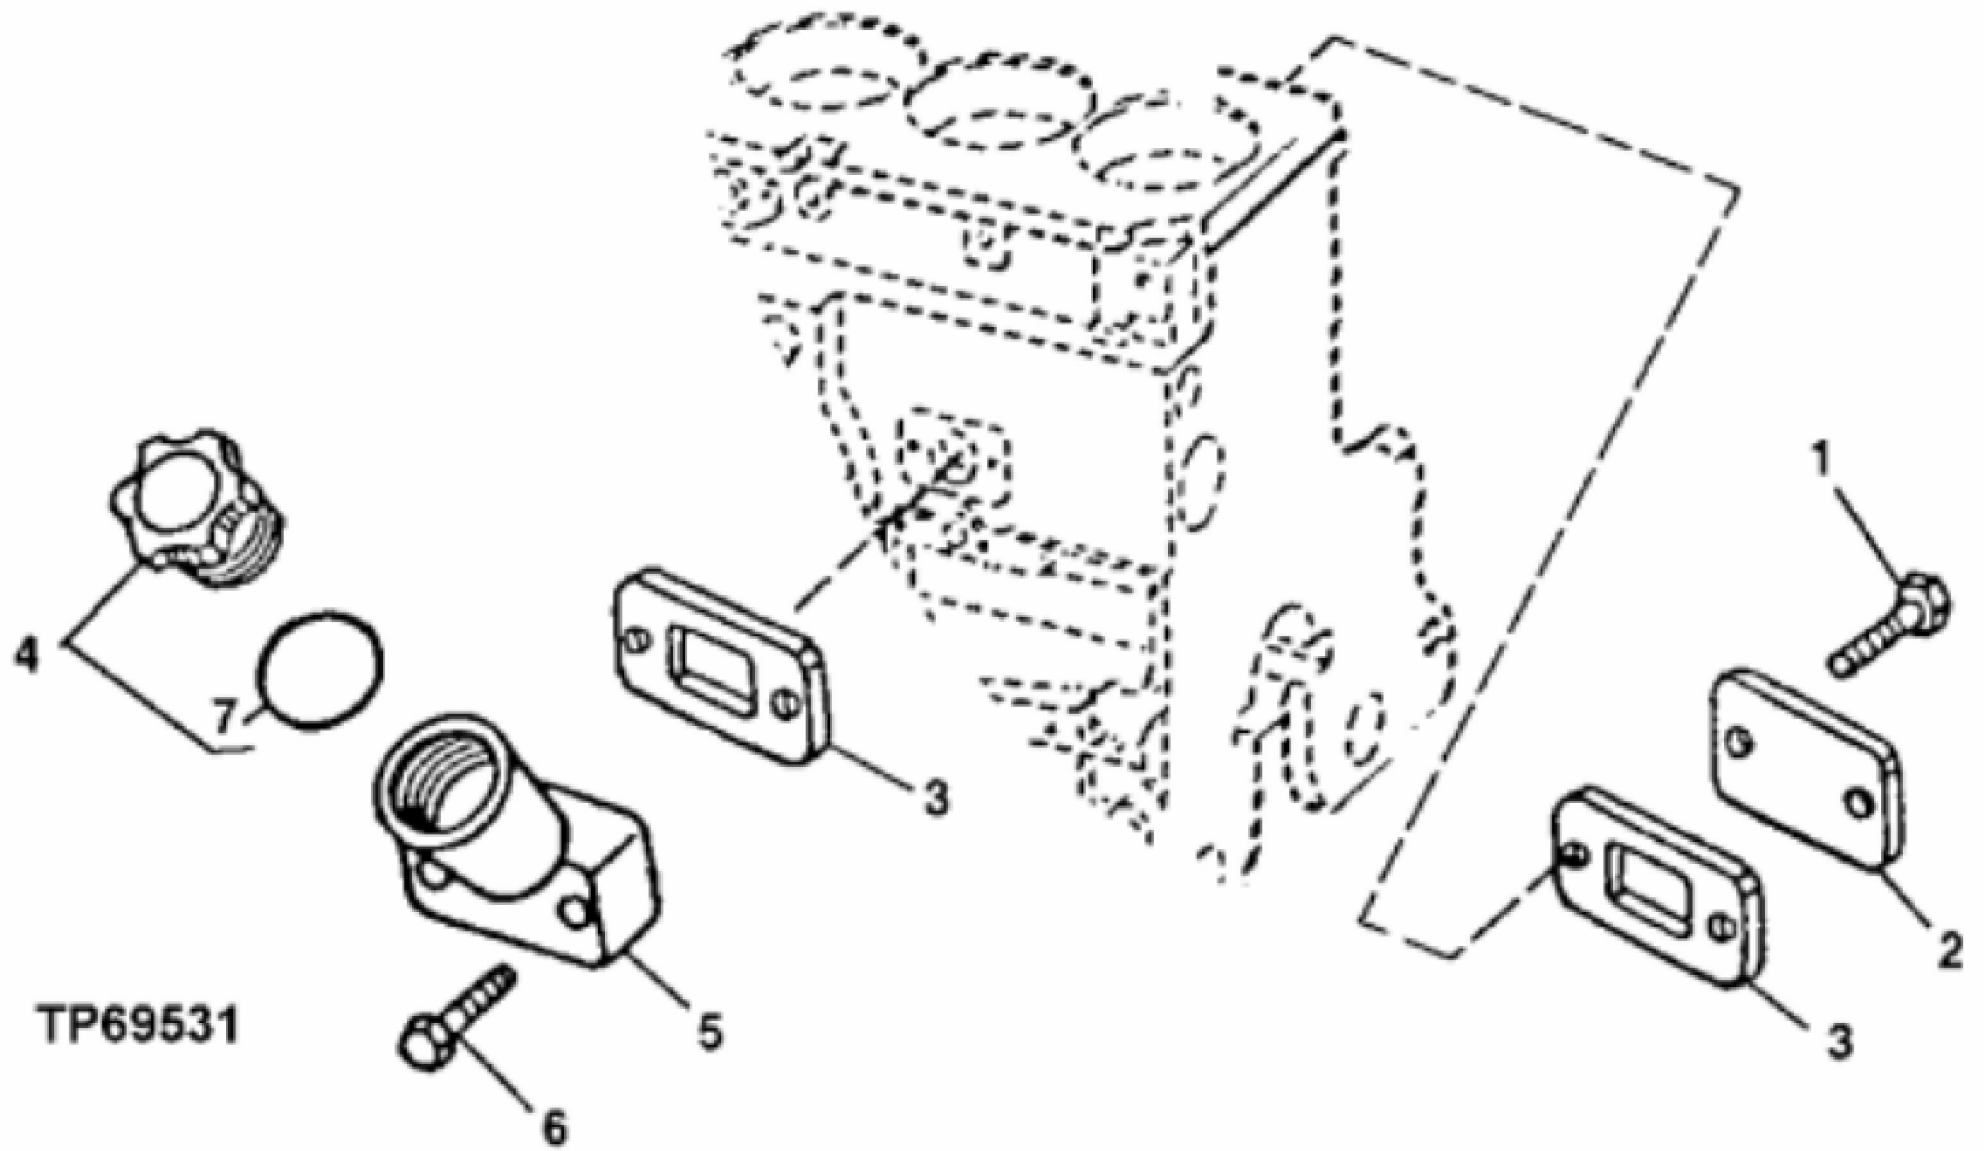

TP69529

John Deere > Construction And Forestry >BACKHOE, LOADER >315SG - BACKHOE, LOADER >310G,310SG and 315SG Backhoe Loaders >04A ENGINE 4045DT056 >0400A ENGINE 4045DT056
4045DT056 >ST133289 - 1103 ROCKER ARM COVER

KEY	PART NO.	PART NAME	QTY	REMARKS	
1	H23125	PLUG	4		
2	R123574	NUT	4		
3	R123575	O-RING	4		
4	R116324	MEDALLION	1		
5	RE502969	VALVE COVER	1		
6	R123542	GASKET	1		

<https://www.ebooklibonline.com>

Hello dear friend!

Thank you very much for reading.

Enter the link into your browser.

The full manual is available for immediate download.

<https://www.ebooklibonline.com>

KEY	PART NO.	PART NAME	QTY	REMARKS	
1	RE67238	SCREW	2	(CON PASTA SELLADORA APLICADA PREVIAMENTE)	
2	R116296	COVER	1		
3	R136495	GASKET	2		
4	RE500005	FILLER CAP	1		
5	RE501377	FILLER NECK	1		
6	RE67239	SCREW	2	(CON PASTA SELLADORA APLICADA PREVIAMENTE)	
7	R502902	PACKING	1		