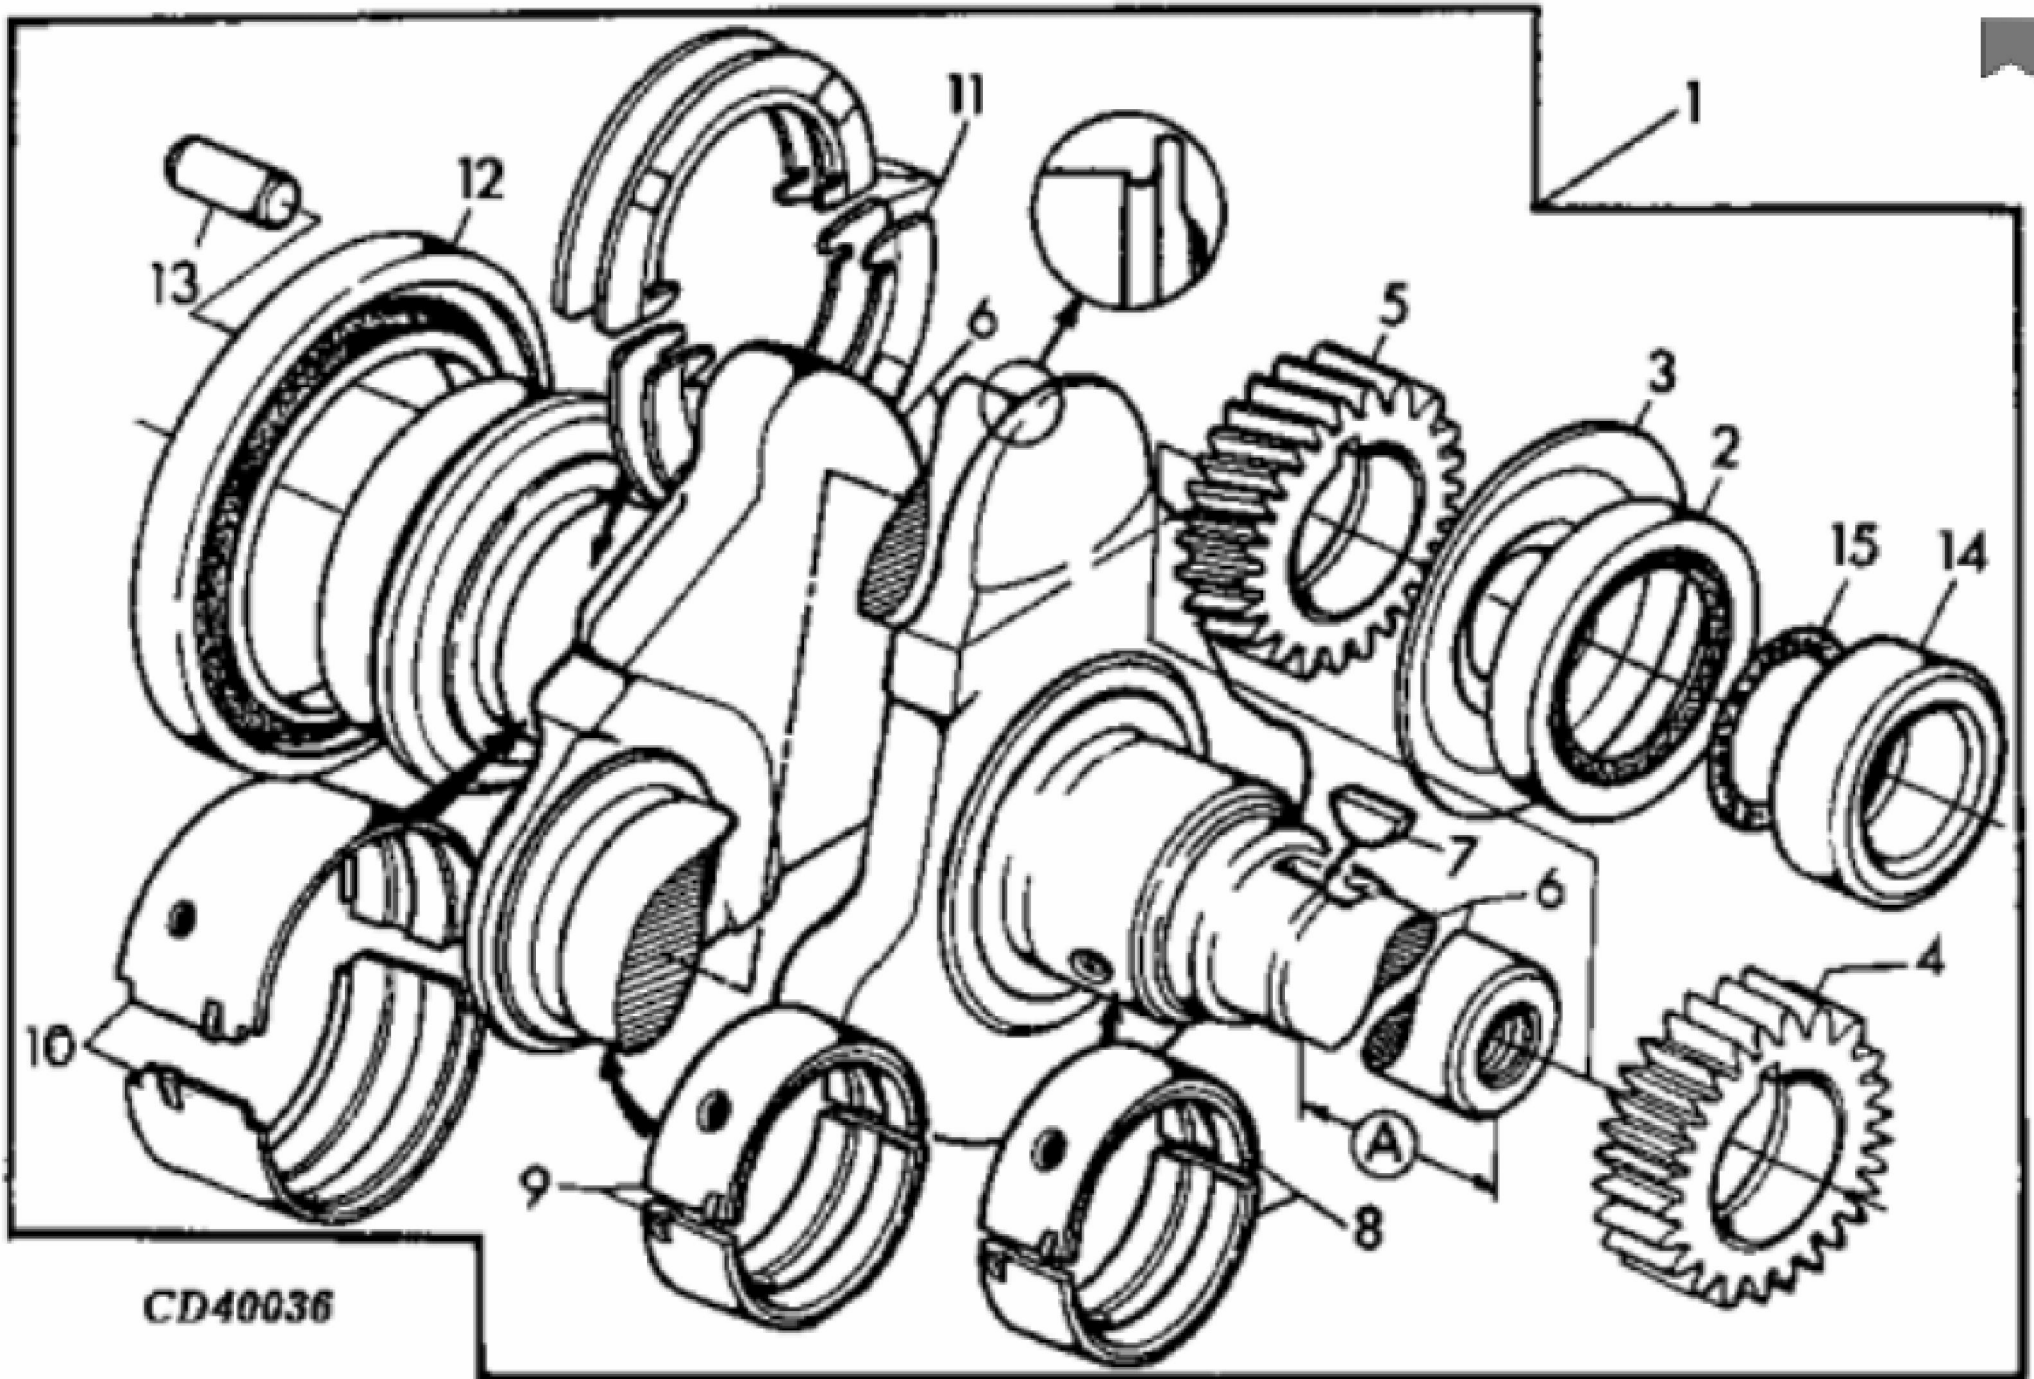

John Deere > Turf And Utility > LOADER, SKID-STEER > 4045DKV51 - LOADER, SKID-STEER > 260 and 270 Skid-Steer Loaders > 20 260 ENGINE (PE3029TKV52, STD) (PE3029TKV53, HIGH FLOW) > ST292115
- BEARINGS , THRUST BEARING (CRANKSHAFT)

KEY	PART NO.	PART NAME	QTY	260	REMARKS
1	AT21140	BEARING	3	X	KIT (MAIN), STD
1	RE27353	BEARING KIT	AR	X	(GRINDING GUIDELINES : SEE TECHNICAL MANUAL) MAIN BEARING SERVICE, US -0.254MM
2	RE57279	BEARING KIT	1	X	KIT (MAIN), STD, (SUB FOR AR81786)
2	AR81788	BEARING	AR	X	(GRINDING GUIDELINES : SEE TECHNICAL MANUAL) (MAIN) SERVICE KIT, US -0.254MM
3	R78598	THRUST WASHER	1	X	THRUST BEARING, STD, (SUB FOR RE13571, THIS APPLICATION)
3	AR95932	THRUST WASHER	AR	X	THRUST BEARING SERVICE

CD40036