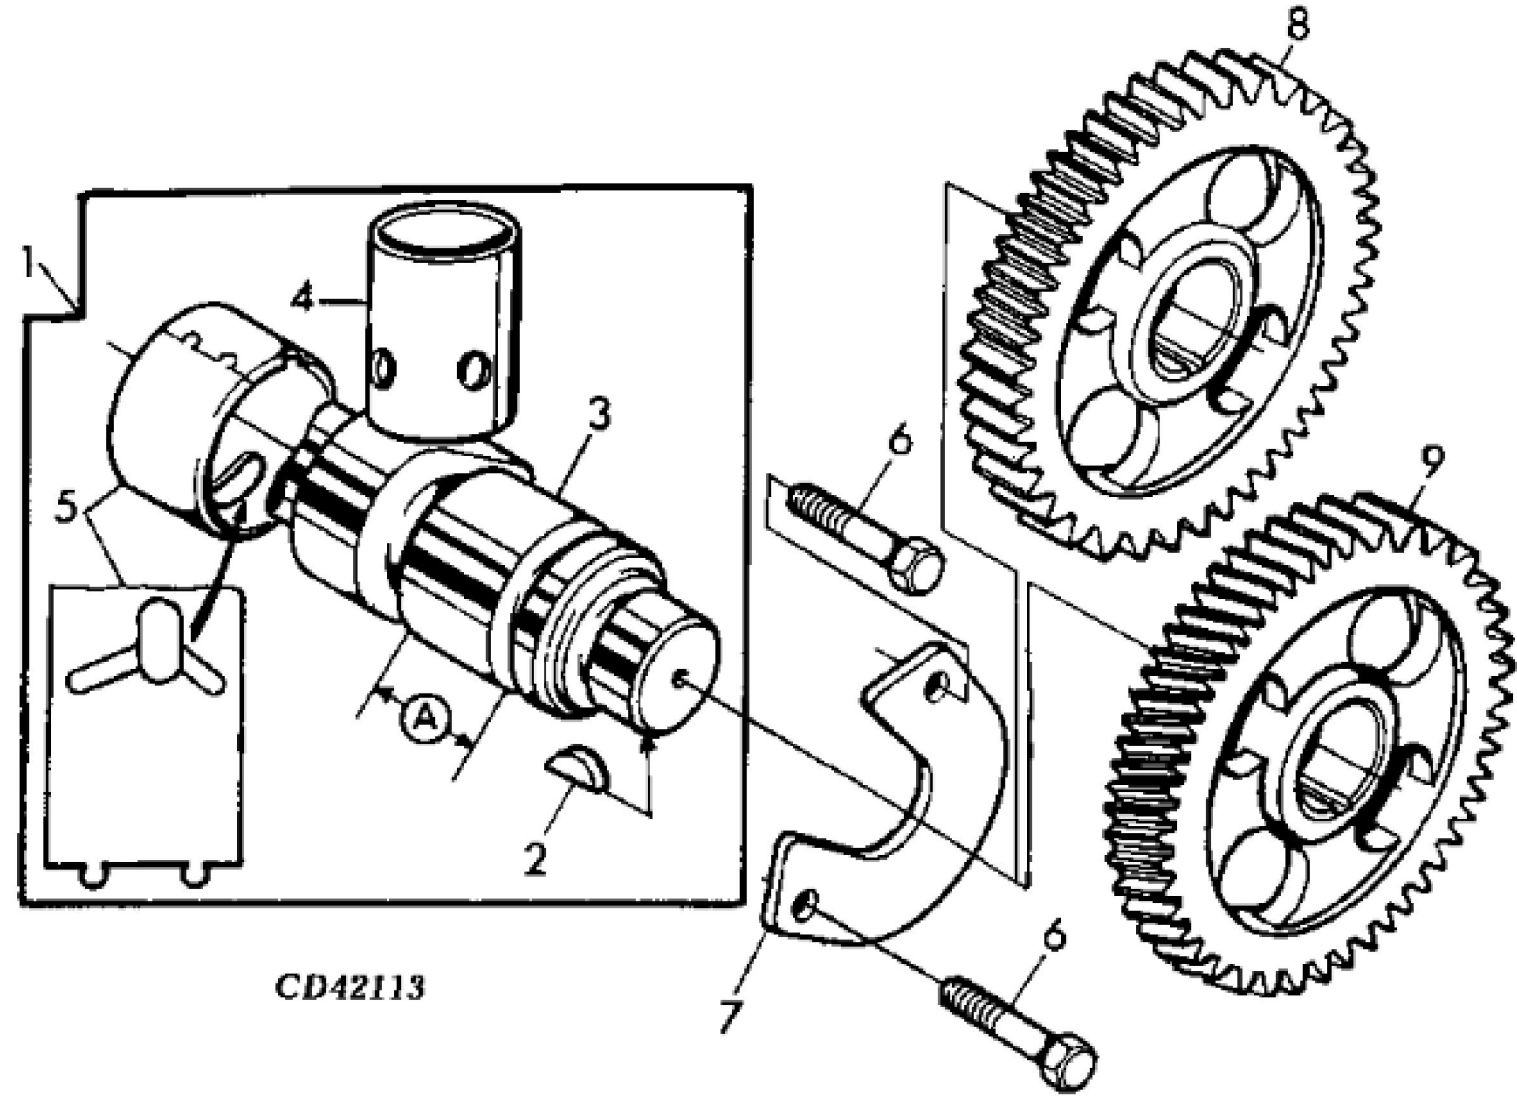

CD42113

John Deere > Turf And Utility > LOADER, SKID-STEER > 4045DKV51 - LOADER, SKID-STEER > 260 and 270 Skid-Steer Loaders > 20 260 ENGINE (PE3029TKV52, STD) (PE3029TKV53, HIGH FLOW) > ST292114
- CAMSHAFT

KEY	PART NO.	PART NAME	QTY	260	REMARKS
1	RE55900	ENGINE KIT	1	X	(INCLUDES INSTRUCTIONS)
2	26H72	SHAFT KEY	1	X	1/8" X 5/8"
3	.....	CAMSHAFT	1	X	(A= 40MM), (MARKED R106957) (ORDER RE55900)
3	RE55900	ENGINE KIT	1	X	(MARKED R106957)
3	SE501622	CAMSHAFT REMAN	1	X	REMAN FOR RE55900
4	T20073	CAM FOLLOWER	6	X	
5	R119874	BUSHING	1	X	(ALSO ORDER TY6333)
6	19H2676	CAP SCREW	2	X	3/8" X 1"
7	T20072	PLATE	1	X	
8	R126246	SPUR GEAR	1	X	(HIGH FLOW) Z= 48
9	T20070	HELICAL GEAR	1	X	Z= 48