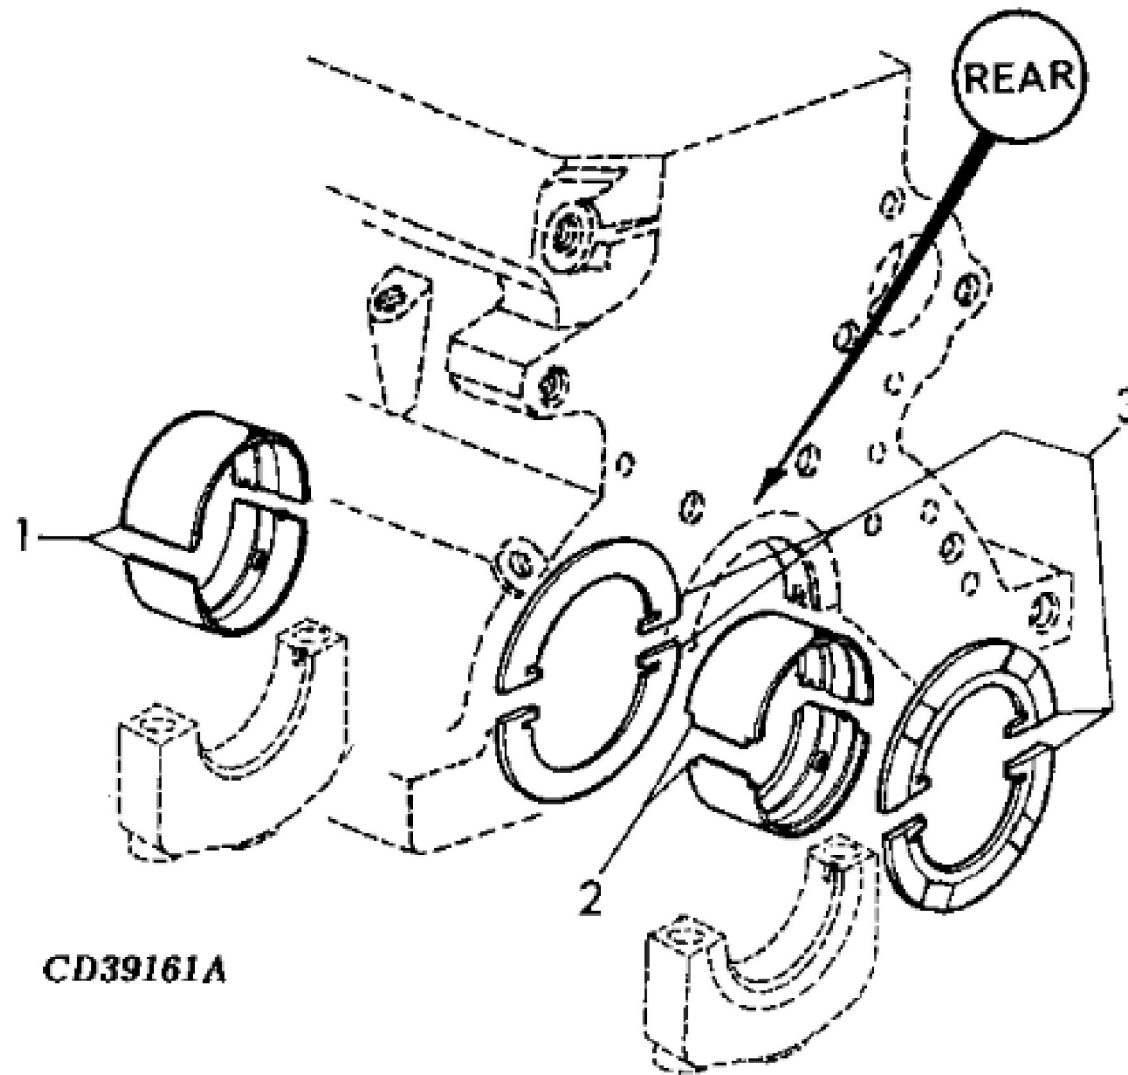

KEY	PART NO.	PART NAME	QTY	260	REMARKS
1	RE502327	SHORT BLOCK ASSEMBLY	1	X	
..	DIESEL ENGINE	1	X	PE3029TKV52, COMPLETE, (CA), (RE517018 NLA)(SUB COMPONENTS)
..	DIESEL ENGINE	1	X	(HIGH FLOW) PE3029TKV53, COMPLETE, (CA), (RE517019 NLA)(SUB COMPONENTS)
..	SE501484	COMPLETE BLOCK ASSY REMAN	1	X	(PE3029TKV52)
..	SE501485	COMPLETE BLOCK ASSY REMAN	1	X	(PE3029TKV53)

John Deere > Turf And Utility > LOADER, SKID-STEER > 4045DKV51 - LOADER, SKID-STEER > 260 and 270 Skid-Steer Loaders > 20 260 ENGINE (PE3029TKV52, STD) (PE3029TKV53, HIGH FLOW) > ST292114
 - CAMSHAFT

KEY	PART NO.	PART NAME	QTY	260	REMARKS
1	RE55900	ENGINE KIT	1	X	(INCLUDES INSTRUCTIONS)
2	26H72	SHAFT KEY	1	X	1/8" X 5/8"
3	CAMSHAFT	1	X	(A= 40MM), (MARKED R106957) (ORDER RE55900)
3	RE55900	ENGINE KIT	1	X	(MARKED R106957)
3	SE501622	CAMSHAFT REMAN	1	X	REMAN FOR RE55900
4	T20073	CAM FOLLOWER	6	X	
5	R119874	BUSHING	1	X	(ALSO ORDER TY6333)
6	19H2676	CAP SCREW	2	X	3/8" X 1"
7	T20072	PLATE	1	X	
8	R126246	SPUR GEAR	1	X	(HIGH FLOW) Z= 48
9	T20070	HELICAL GEAR	1	X	Z= 48