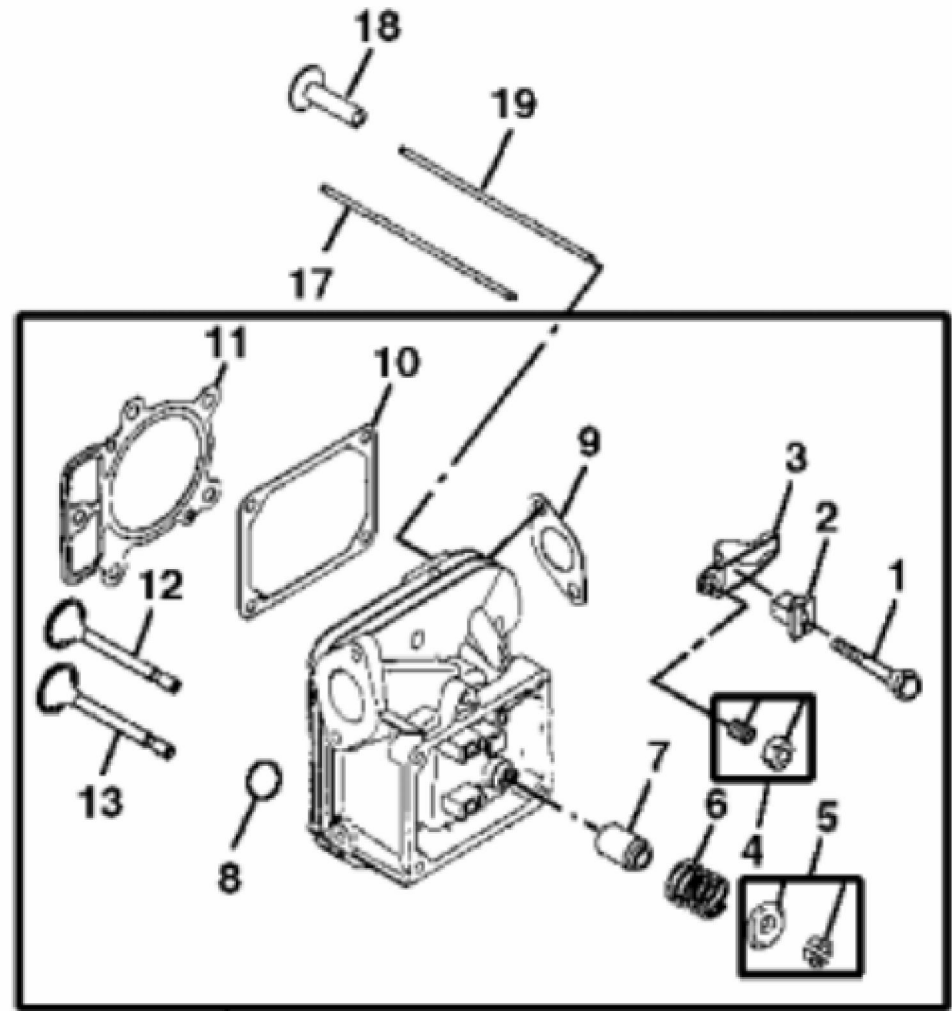

KEY	PART NO.	PART NAME	QTY	REMARKS
23	LG691108	SCREW	3	
24	LG690942	STRUCTURAL TUBE	1	ORDER MIU11280
24	MIU14443	TUBE	1	SUB FOR MIU11280
25	LG690937	GASKET	1	
26	MIA10872	BREATHER	1	(SUB FOR LG499601)
27	M142896	SCREW	10	
28	LG691045	CRANK	1	GOVERNOR
29	M142282	BUSHING	2	
30	M142286	RETAINER	1	
31	M142280	WASHER	1	
32	GC00331	SCREW	4	NLA; ORDER GX24210; Engine Mounting
32	GX24210	SCREW	4	
33	AM131611	DRAIN PLUG	1	OIL DRAIN
34	.....	TUBE	1	
35	T77932	O-RING	1	
36	M144897	CAP	1	
..	MIA10363	GASOLINE ENGINE	1	NLA; ORDER MIA12447; MARKED 445777-0264-E1; SUB MIA10809
..	MIA10809	GASOLINE ENGINE	1	MARKED 445877-0130-E1
..	MIA12447	GASOLINE ENGINE	1	SUB FOR MIA10809

**Thank you so much for reading**

KEY	PART NO.	PART NAME	QTY	REMARKS
1	MIA11459	CONNECTING ROD	2	(SUB FOR AM135101)
2	LG690976	SCREW	2	
3	AM135083	CRANKSHAFT	1	(SUB MIA11457)
3	MIA11457	CRANKSHAFT	1	(INCLUDES LG690980)
4	26H4	SHAFT KEY	1	1/8" X 3/8"
5	LG690980	GEAR	1	TIMING
6	LG222698S	SHAFT KEY	1	FLYWHEEL
7	MIA10916	CAMSHAFT	1	(ENGINE MARKED 445777-0264-E1) (INCLUDES (4) LG690977) (SUB FOR MIA10636)
7	MIA11038	CAMSHAFT	1	(ENGINE MARKED 445877-0130-E1) (INCLUDES (4) LG690977)
8	MIA11172	OIL PUMP	1	(SUB FOR LG499054)
8	MIU12143	OIL PUMP	1	(USE WITH MIA11584)
9	LG691042	SHAFT	1	NLA; ORDER MIA11172
9	MIA11172	OIL PUMP	1	
10	LG499613	COVER	1	
10	MIA11464	COVER	1	(USE WITH MIA11584)
11	LG690589	SEAL	1	
11	MIU12153	SEAL	1	(USE WITH MIA11584)
12	M151228	SCREW	3	
12	MIU12142	SCREW	3	(USE WITH MIU12143)
13	LG690975	LOCK	2	
14	LG690229	PISTON PIN	2	
15	AM129799	PISTON RING KIT	1	STD (ENGINE MARKED 445777-0264-E1) (SUB MIA10996)
15	MIU11282	PISTON RING KIT	1	SUB FOR MIU11453; USE WITH MIA10996; STD
15	MIU11283	PISTON RING KIT	1	.020" (.50 MM) OS, (ENGINE MARKED 445877-0130-E1)
16	MIA10996	PISTON	2	STD (ENGINE MARKED 445777-0264-E1) (SUB FOR AM129798)
16	MIA11036	PISTON	2	STD (ENGINE MARKED 445877-0130-E1)
16	MIA11037	PISTON	2	.020" (.50 MM) OS, (ENGINE MARKED 445877-0130-E1)