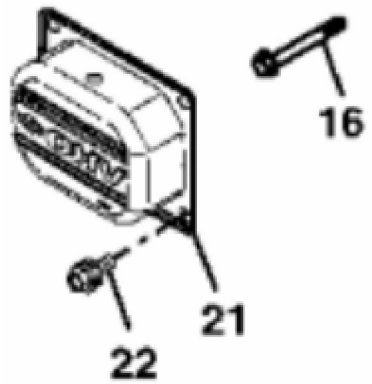

KEY	PART NO.	PART NAME	QTY	REMARKS
23	LG691108	SCREW	3	
24	LG690942	STRUCTURAL TUBE	1	ORDER MIU11280
24	MIU14443	TUBE	1	SUB FOR MIU11280
25	LG690937	GASKET	1	
26	MIA10872	BREATHER	1	(SUB FOR LG499601)
27	M142896	SCREW	10	
28	LG691045	CRANK	1	GOVERNOR
29	M142282	BUSHING	2	
30	M142286	RETAINER	1	
31	M142280	WASHER	1	
32	GC00331	SCREW	4	NLA; ORDER GX24210; Engine Mounting
32	GX24210	SCREW	4	
33	AM131611	DRAIN PLUG	1	OIL DRAIN
34	.....	TUBE	1	
35	T77932	O-RING	1	
36	M144897	CAP	1	
..	MIA10363	GASOLINE ENGINE	1	NLA; ORDER MIA12447; MARKED 445777-0264-E1; SUB MIA10809
..	MIA10809	GASOLINE ENGINE	1	MARKED 445877-0130-E1
..	MIA12447	GASOLINE ENGINE	1	SUB FOR MIA10809

**Thank you so much for reading**

KEY	PART NO.	PART NAME	QTY	REMARKS
1	MIA11459	CONNECTING ROD	2	(SUB FOR AM135101)
2	LG690976	SCREW	2	
3	AM135083	CRANKSHAFT	1	(SUB MIA11457)
3	MIA11457	CRANKSHAFT	1	(INCLUDES LG690980)
4	26H4	SHAFT KEY	1	1/8" X 3/8"
5	LG690980	GEAR	1	TIMING
6	LG222698S	SHAFT KEY	1	FLYWHEEL
7	MIA10916	CAMSHAFT	1	(ENGINE MARKED 445777-0264-E1) (INCLUDES (4) LG690977) (SUB FOR MIA10636)
7	MIA11038	CAMSHAFT	1	(ENGINE MARKED 445877-0130-E1) (INCLUDES (4) LG690977)
8	MIA11172	OIL PUMP	1	(SUB FOR LG499054)
8	MIU12143	OIL PUMP	1	(USE WITH MIA11584)
9	LG691042	SHAFT	1	NLA; ORDER MIA11172
9	MIA11172	OIL PUMP	1	
10	LG499613	COVER	1	
10	MIA11464	COVER	1	(USE WITH MIA11584)
11	LG690589	SEAL	1	
11	MIU12153	SEAL	1	(USE WITH MIA11584)
12	M151228	SCREW	3	
12	MIU12142	SCREW	3	(USE WITH MIU12143)
13	LG690975	LOCK	2	
14	LG690229	PISTON PIN	2	
15	AM129799	PISTON RING KIT	1	STD (ENGINE MARKED 445777-0264-E1) (SUB MIA10996)
15	MIU11282	PISTON RING KIT	1	SUB FOR MIU11453; USE WITH MIA10996; STD
15	MIU11283	PISTON RING KIT	1	.020" (.50 MM) OS, (ENGINE MARKED 445877-0130-E1)
16	MIA10996	PISTON	2	STD (ENGINE MARKED 445777-0264-E1) (SUB FOR AM129798)
16	MIA11036	PISTON	2	STD (ENGINE MARKED 445877-0130-E1)
16	MIA11037	PISTON	2	.020" (.50 MM) OS, (ENGINE MARKED 445877-0130-E1)