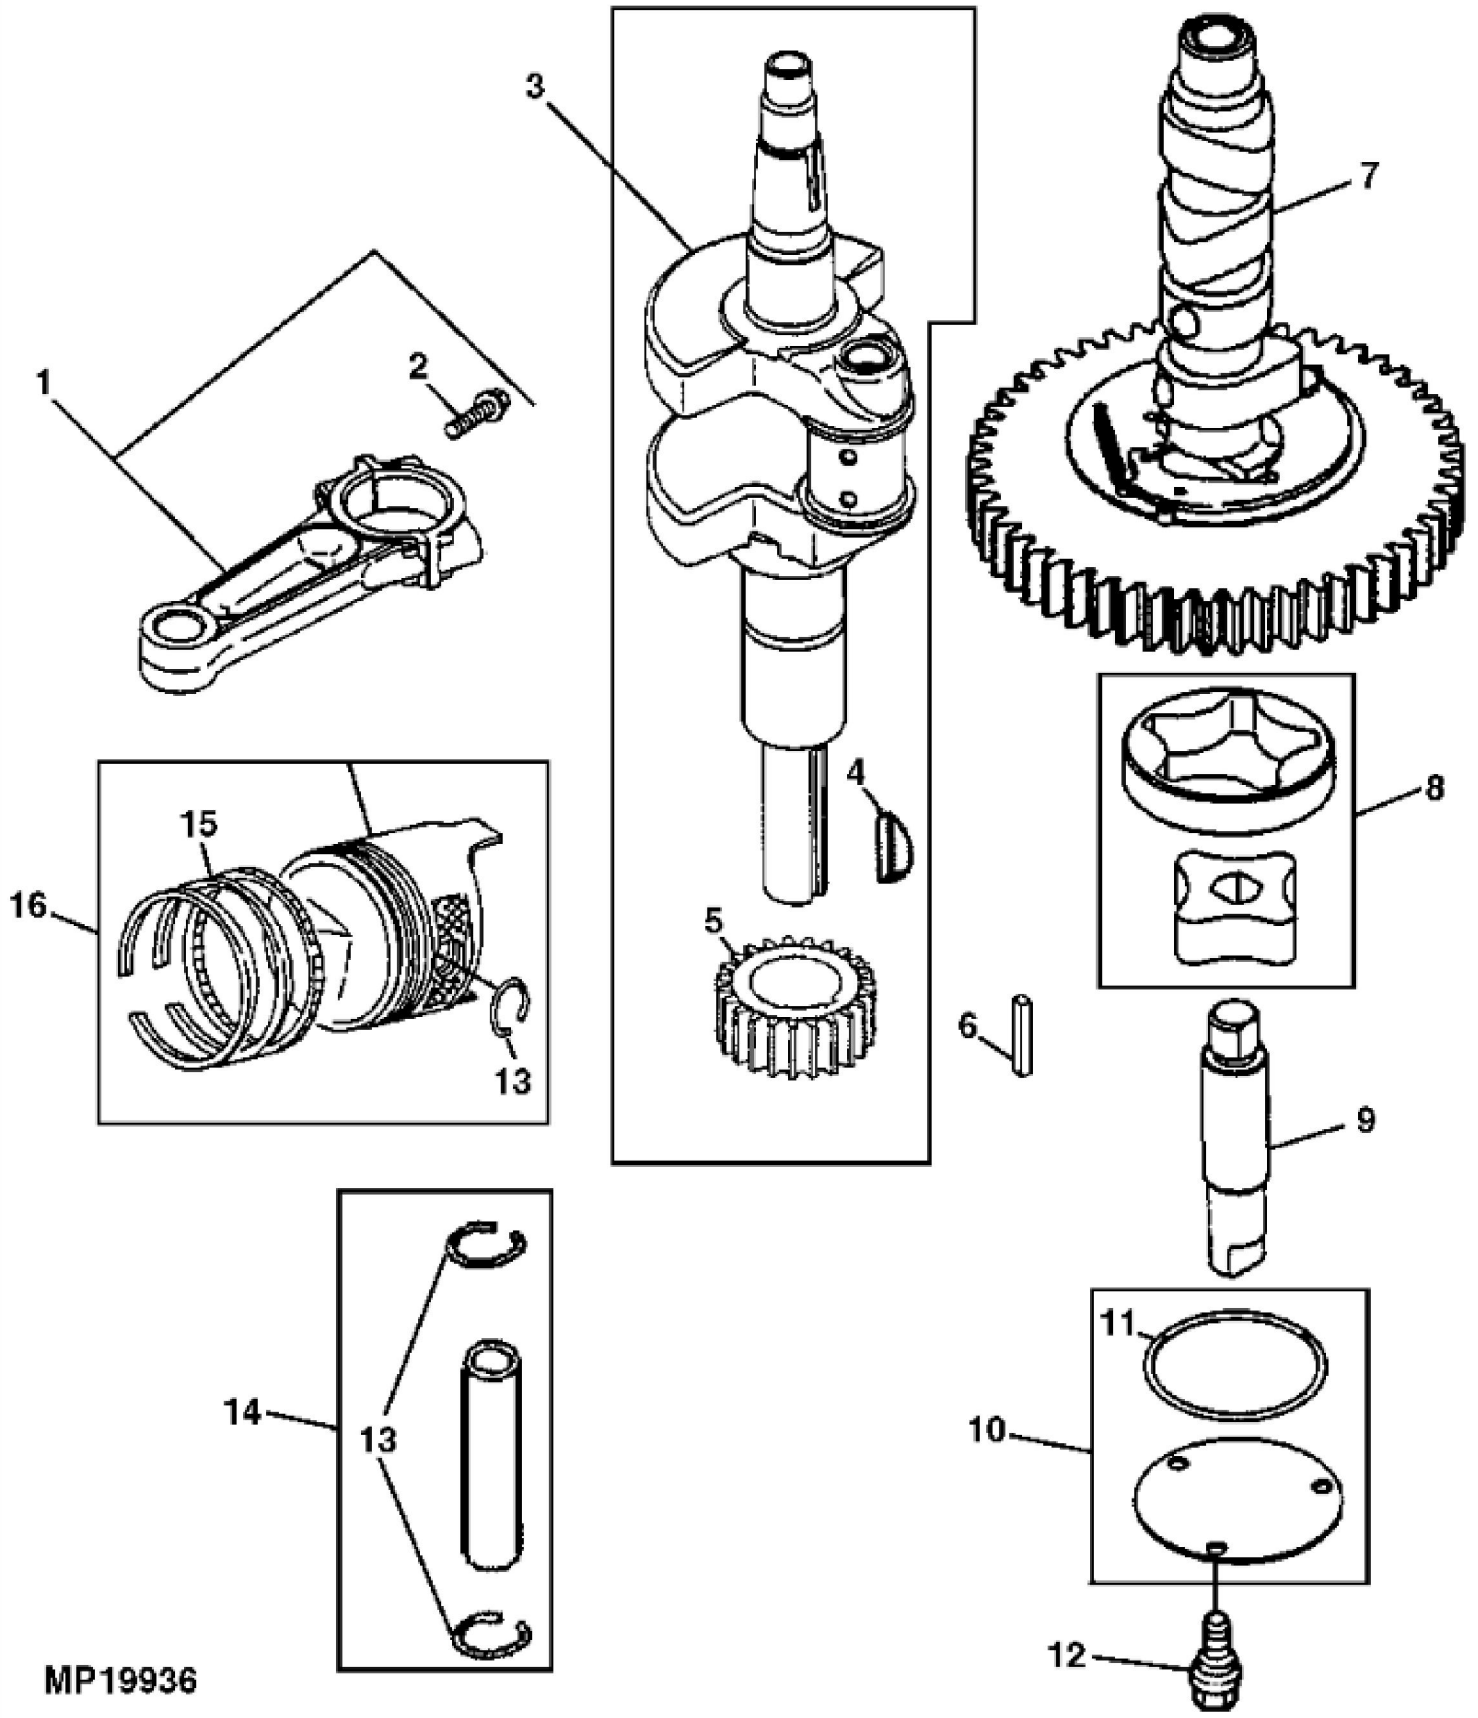

PU01597

KEY	PART NO.	PART NAME	QTY	REMARKS
1	UC11104	DIPSTICK	1	SUB FOR LG499602
2	LG691031	O-RING	1	
3	LG691036	DIPSTICK	1	
4	LG691032	SEAL	1	
5	LG691037	OIL TUBE	1	
6	LG691108	SCREW	1	
6	37H74	SCREW	1	
6	M153266	SCREW	1	
7	LG391086S	SEAL	1	
8	MIA11778	SEAL KIT	1	(SUB FOR LG499585)
9	LG690959	DOWEL PIN	6	
10	MIA10607	CYLINDER	1	NLA; ORDER MIA11033
10	MIA11033	CYLINDER	1	NLA; ORDER MIA12510
10	MIA13076	CYLINDER	1	SUB FOR MIA12510
11	MIU14436	GASKET	1	SUB FOR M150226 AND MIU13979
12	LG690770	SCREEN	1	
12	MIU12140	SCREEN	1	(USE WITH MIA11584)
13	LG690946	DRAIN PLUG	1	NLA; ORDER 15H623 (USE WITH MIA11584)
13	15H623	PIPE PLUG	1	3/8"
13	LG691680	DRAIN PLUG	1	
14	LG690954	THREADED NIPPLE	1	
15	15H638	PIPE PLUG	1	1/8"
16	MIU11958	SEAL	1	(SUB FOR LG690947 OR MIU11212)
17	M142284	SEAL	1	NLA; ORDER MIU11284; MARKED 445777-0264-E1; Governor Shaft
17	MIU11284	SEAL	1	MARKED 445877-0130-E1; USE WITH MIA11584; Governor Shaft
18	M142281	BUSHING	1	GOVERNOR CRANK
19	AM134054	RESERVOIR	1	NLA (SUB MIA11584)
19	MIA11584	RESERVOIR	1	(ALSO INCLUDES MIU12143, MIA11464 AND (3) MIU12142)
20	GY20577	OIL FILTER	1	NLA, KIT (W/ PACKAGING)
20	AM125424	OIL FILTER	1	
21	LG690957	RETAINER	1	
22	LG690956	FILTER ELEMENT	1	NLA; ORDER MIU11502; ENGINE MARKED 445777-0264-E1
22	MIU11502	BREATHER	1	ENGINE MARKED 445877-0130-E1; SUB FOR LG690956

KEY	PART NO.	PART NAME	QTY	REMARKS
23	LG691108	SCREW	3	
24	LG690942	STRUCTURAL TUBE	1	ORDER MIU11280
24	MIU14443	TUBE	1	SUB FOR MIU11280
25	LG690937	GASKET	1	
26	MIA10872	BREATHER	1	(SUB FOR LG499601)
27	M142896	SCREW	10	
28	LG691045	CRANK	1	GOVERNOR
29	M142282	BUSHING	2	
30	M142286	RETAINER	1	
31	M142280	WASHER	1	
32	GC00331	SCREW	4	NLA; ORDER GX24210; Engine Mounting
32	GX24210	SCREW	4	
33	AM131611	DRAIN PLUG	1	OIL DRAIN
34	.....	TUBE	1	
35	T77932	O-RING	1	
36	M144897	CAP	1	
..	MIA10363	GASOLINE ENGINE	1	NLA; ORDER MIA12447; MARKED 445777-0264-E1; SUB MIA10809
..	MIA10809	GASOLINE ENGINE	1	MARKED 445877-0130-E1
..	MIA12447	GASOLINE ENGINE	1	SUB FOR MIA10809