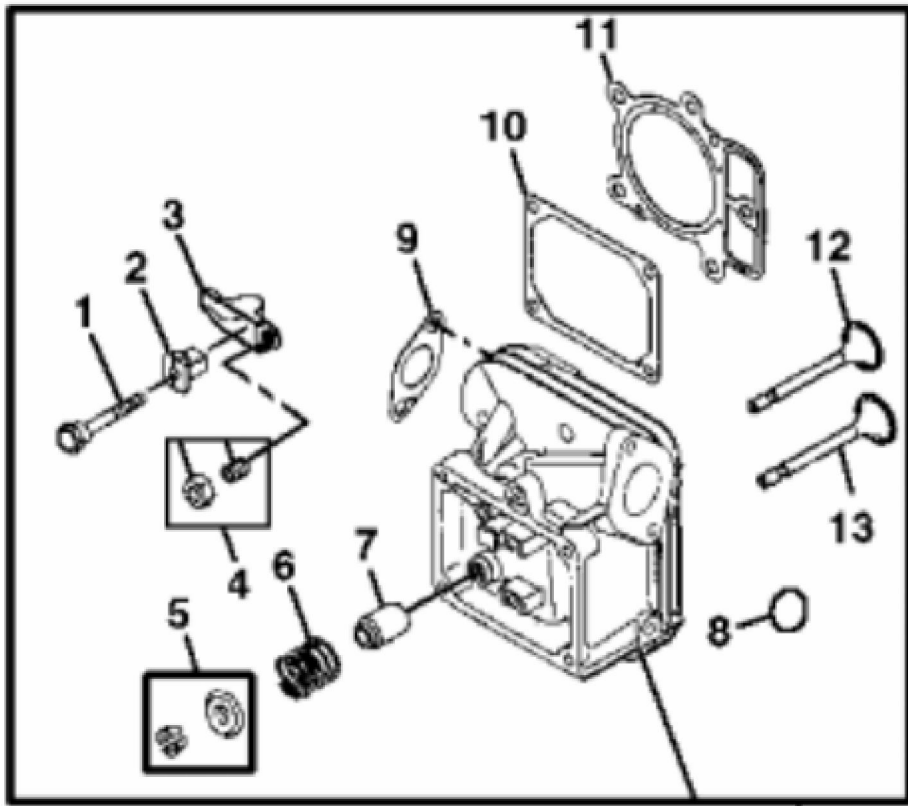

KEY	PART NO.	PART NAME	QTY	REMARKS
23	LG691108	SCREW	3	
24	LG690942	STRUCTURAL TUBE	1	ORDER MIU11280
24	MIU14443	TUBE	1	SUB FOR MIU11280
25	LG690937	GASKET	1	
26	MIA10872	BREATHER	1	(SUB FOR LG499601)
27	M142896	SCREW	10	
28	LG691045	CRANK	1	GOVERNOR
29	M142282	BUSHING	2	
30	M142286	RETAINER	1	
31	M142280	WASHER	1	
32	GC00331	SCREW	4	NLA; ORDER GX24210; Engine Mounting
32	GX24210	SCREW	4	
33	AM131611	DRAIN PLUG	1	OIL DRAIN
34	.....	TUBE	1	
35	T77932	O-RING	1	
36	M144897	CAP	1	
..	MIA10363	GASOLINE ENGINE	1	NLA; ORDER MIA12447; MARKED 445777-0264-E1; SUB MIA10809
..	MIA10809	GASOLINE ENGINE	1	MARKED 445877-0130-E1
..	MIA12447	GASOLINE ENGINE	1	SUB FOR MIA10809

**Thank you so much for reading**

KEY	PART NO.	PART NAME	QTY	REMARKS
1	MIA11459	CONNECTING ROD	2	(SUB FOR AM135101)
2	LG690976	SCREW	2	
3	AM135083	CRANKSHAFT	1	(SUB MIA11457)
3	MIA11457	CRANKSHAFT	1	(INCLUDES LG690980)
4	26H4	SHAFT KEY	1	1/8" X 3/8"
5	LG690980	GEAR	1	TIMING
6	LG222698S	SHAFT KEY	1	FLYWHEEL
7	MIA10916	CAMSHAFT	1	(ENGINE MARKED 445777-0264-E1) (INCLUDES (4) LG690977) (SUB FOR MIA10636)
7	MIA11038	CAMSHAFT	1	(ENGINE MARKED 445877-0130-E1) (INCLUDES (4) LG690977)
8	MIA11172	OIL PUMP	1	(SUB FOR LG499054)
8	MIU12143	OIL PUMP	1	(USE WITH MIA11584)
9	LG691042	SHAFT	1	NLA; ORDER MIA11172
9	MIA11172	OIL PUMP	1	
10	LG499613	COVER	1	
10	MIA11464	COVER	1	(USE WITH MIA11584)
11	LG690589	SEAL	1	
11	MIU12153	SEAL	1	(USE WITH MIA11584)
12	M151228	SCREW	3	
12	MIU12142	SCREW	3	(USE WITH MIU12143)
13	LG690975	LOCK	2	
14	LG690229	PISTON PIN	2	
15	AM129799	PISTON RING KIT	1	STD (ENGINE MARKED 445777-0264-E1) (SUB MIA10996)
15	MIU11282	PISTON RING KIT	1	SUB FOR MIU11453; USE WITH MIA10996; STD
15	MIU11283	PISTON RING KIT	1	.020" (.50 MM) OS, (ENGINE MARKED 445877-0130-E1)
16	MIA10996	PISTON	2	STD (ENGINE MARKED 445777-0264-E1) (SUB FOR AM129798)
16	MIA11036	PISTON	2	STD (ENGINE MARKED 445877-0130-E1)
16	MIA11037	PISTON	2	.020" (.50 MM) OS, (ENGINE MARKED 445877-0130-E1)