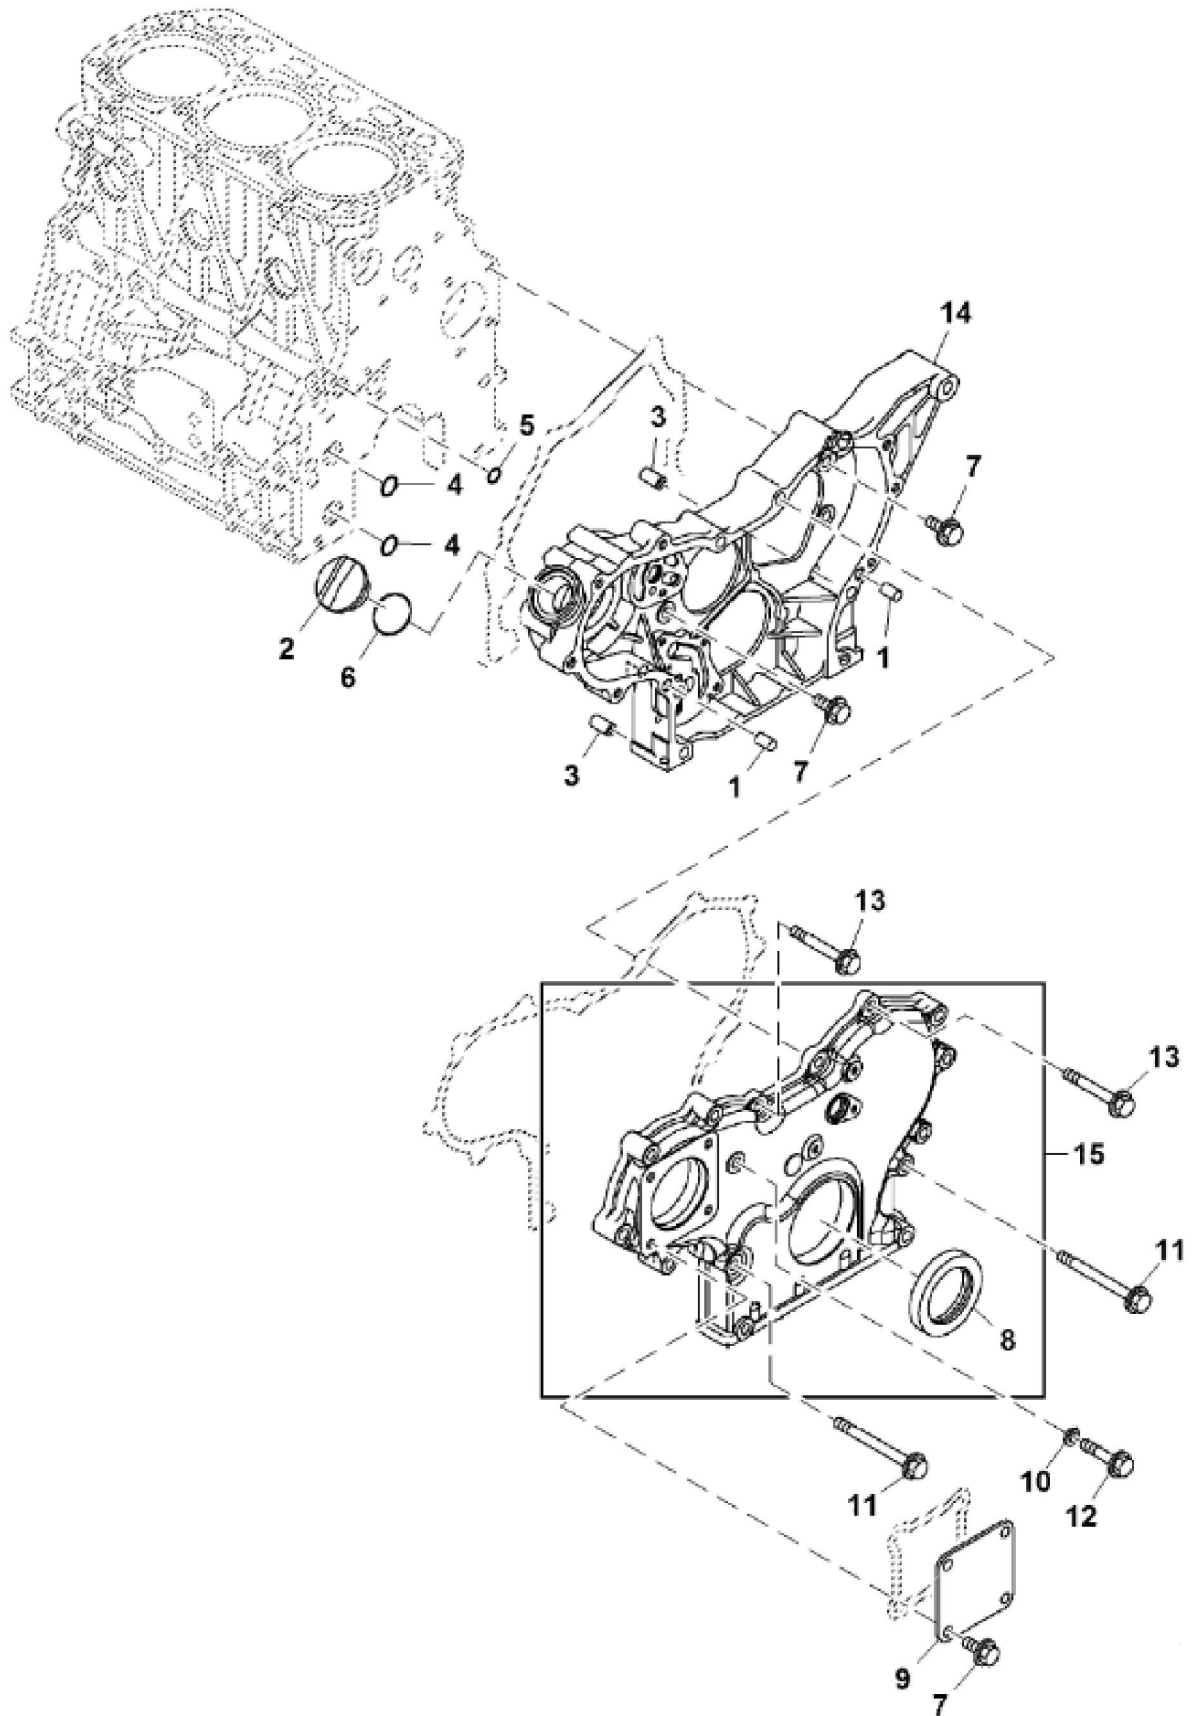

PU22598

KEY	PART NO.	PART NAME	QTY	REMARKS	
1	M802255	PIN	2		
2	M805710	CAP	1	Oil Filler	
3	M800974	PIPE	2		
4	M810185	O-RING	2		
5	M809204	O-RING	1		
6	M805711	PACKING	1		
7	19M7865	SCREW	7	M8 X 16	
8	M811078	SEAL	1		
9	CH18096	COVER	1		
10	M803523	WASHER	1		
11	CH19136	BOLT	4		
12	19M7897	SCREW	1	M8 X 35	
13	19M7801	SCREW	3	M8 X 60	
14	MIU802098	GEAR CASE	1		
15	MIA881991	COVER	1