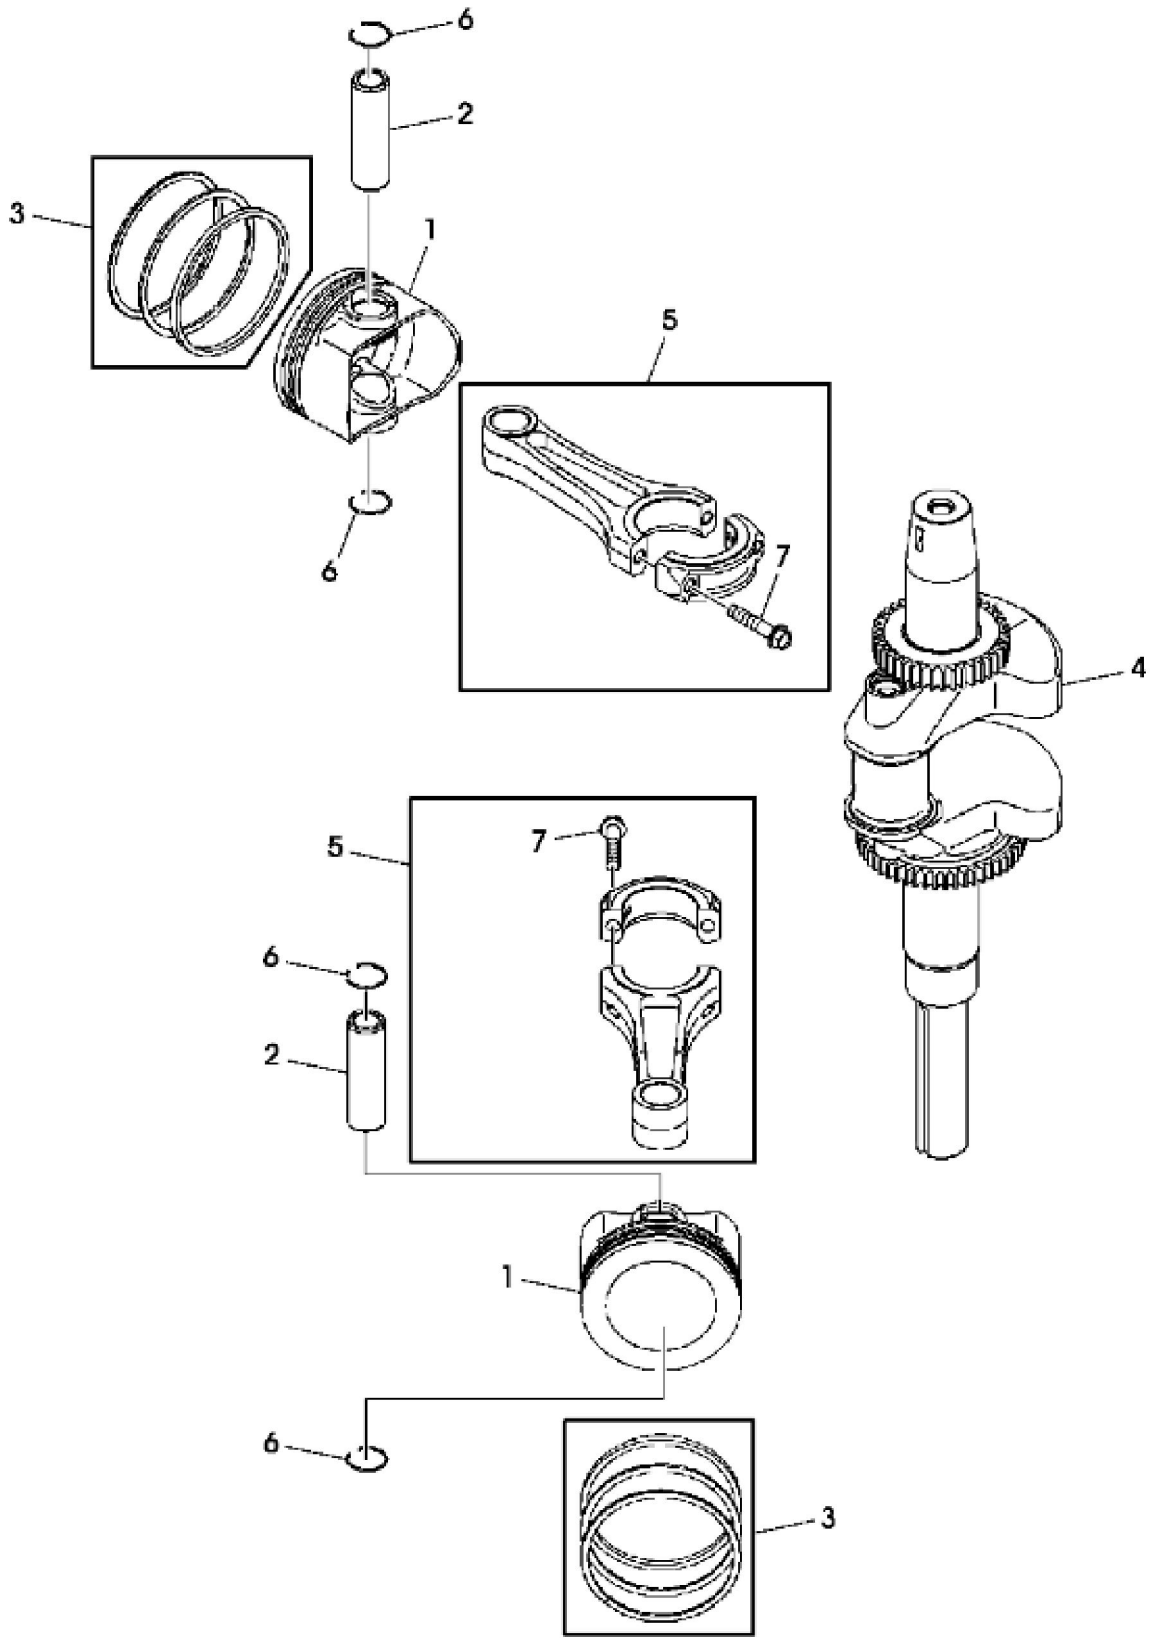

PU01330

KEY	PART NO.	PART NAME	QTY	REMARKS	
1	MIU13013	PISTON	2		
1	MIU13912	PISTON	1	0.5 OS	
2	MIU12211	PISTON PIN	2		
3	MIU13014	PISTON RING	2		
3	MIU13910	PISTON RING	1	0.5 OS	
4	MIU12215	CRANKSHAFT	1		
5	MIA12686	CONNECTING ROD	2		
6	MIU13982	SNAP RING	4		
7	M147310	BOLT	4