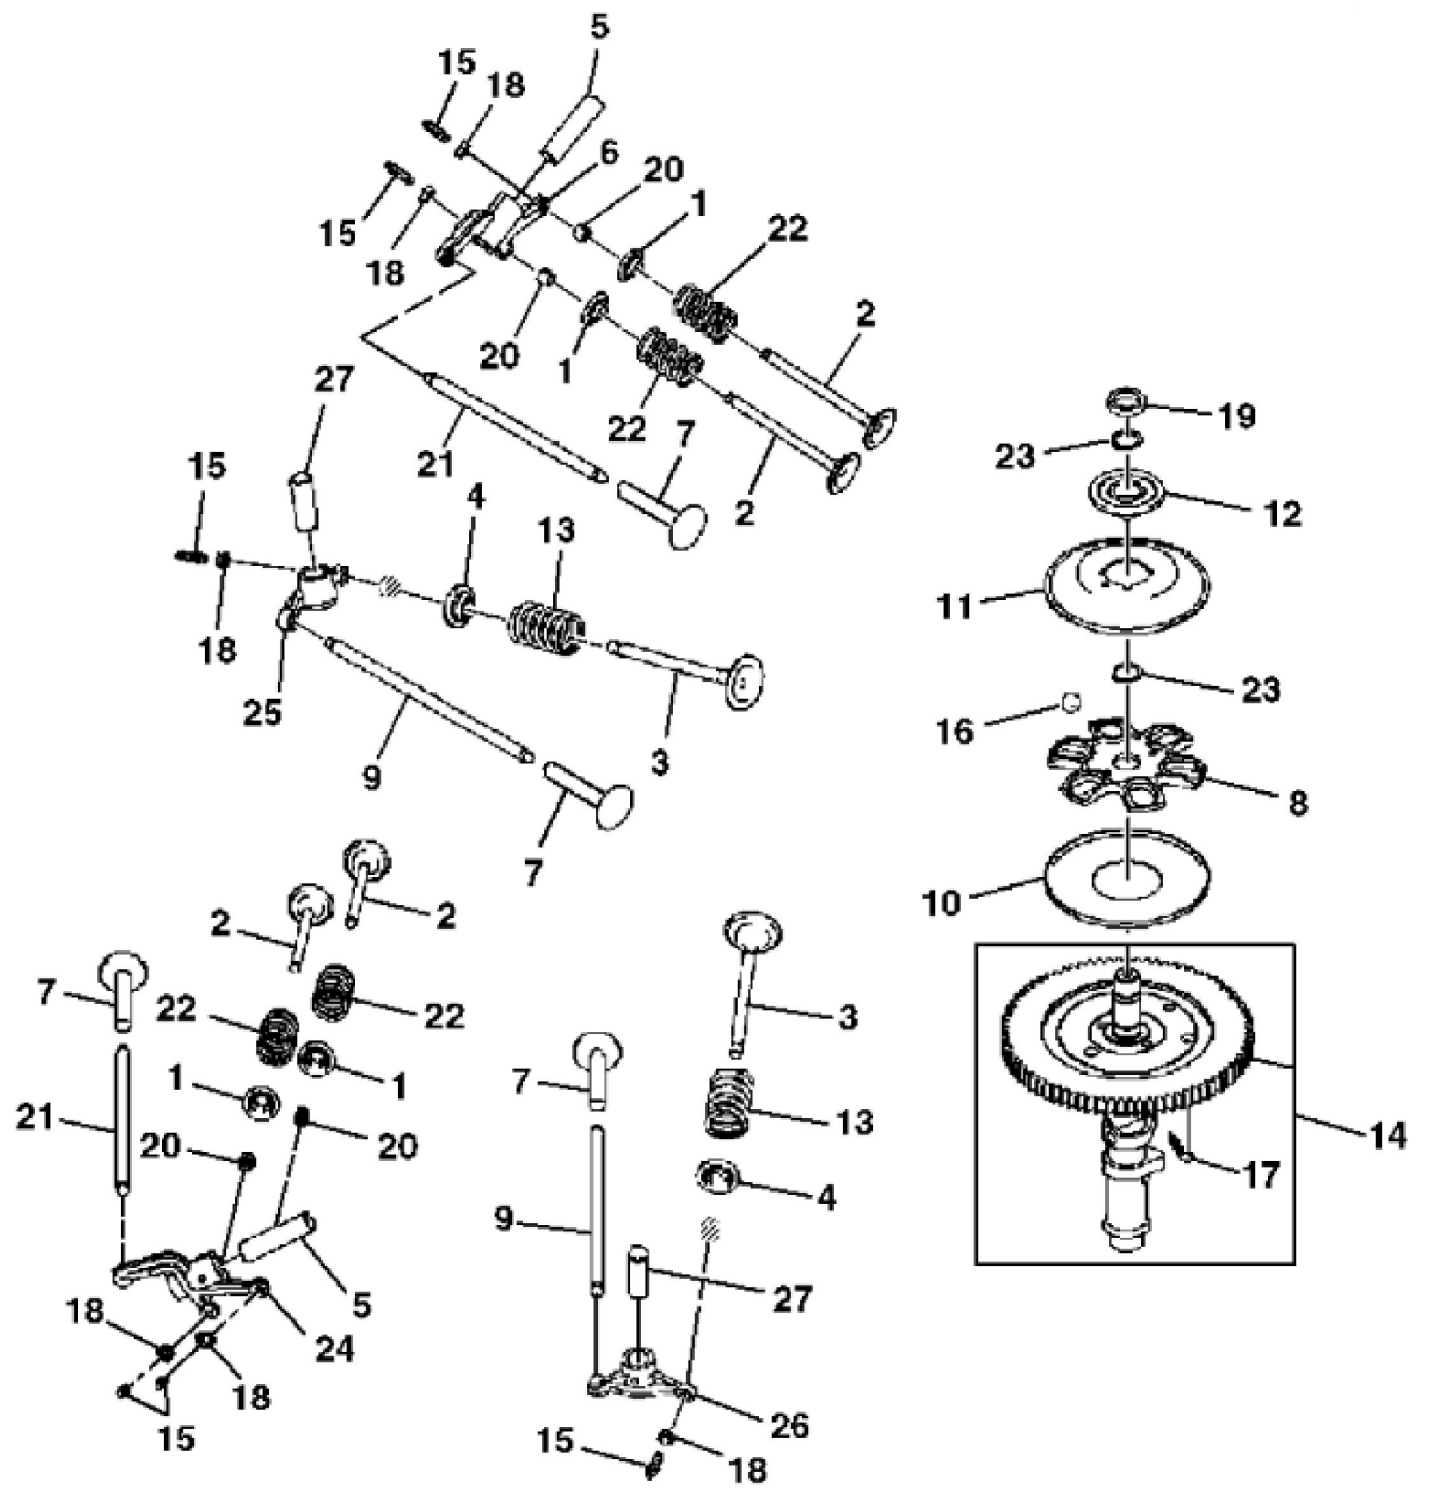

| KEY | PART NO. | PART NAME | QTY | REMARKS | |
|-----|----------|----------------|-----|---------|--|
| 1 | MIU13013 | PISTON | 2 | | |
| 1 | MIU13912 | PISTON | 1 | 0.5 OS | |
| 2 | MIU12211 | PISTON PIN | 2 | | |
| 3 | MIU13014 | PISTON RING | 2 | | |
| 3 | MIU13910 | PISTON RING | 1 | 0.5 OS | |
| 4 | MIU12215 | CRANKSHAFT | 1 | | |
| 5 | MIA12686 | CONNECTING ROD | 2 | | |
| 6 | MIU13982 | SNAP RING | 4 | | |
| 7 | M147310 | BOLT | 4 | | |

Thank you so much for reading

| KEY | PART NO. | PART NAME | QTY | REMARKS | |
|-----|----------|------------------|-----|--------------|--|
| 1 | M138401 | RETAINER | 4 | Valve Spring | |
| 2 | MIU12216 | INTAKE VALVE | 4 | | |
| 3 | MIU13776 | EXHAUST VALVE | 2 | | |
| 4 | M152960 | RETAINER | 2 | | |
| 5 | MIU13309 | ROCKSHAFT UNIT | 2 | | |
| 6 | MIU12218 | ROCKER ARM | 1 | | |
| 7 | MIU12224 | TAPPET | 4 | | |
| 8 | M140238 | GUIDE | 1 | | |
| 9 | MIU14397 | PUSH ROD | 2 | | |
| 10 | M140240 | PLATE | 1 | | |
| 11 | M146880 | PLATE | 1 | | |
| 12 | MIU13044 | SLEEVE | 1 | | |
| 13 | MIU12699 | SPRING | 2 | Engine Valve | |
| 14 | MIA12849 | CAMSHAFT | 1 | | |
| 15 | M76091 | SCREW | 6 | | |
| 16 | MIU10971 | BALL BEARING | 6 | | |
| 17 | M138413 | EXTENSION SPRING | 1 | | |
| 18 | M76092 | NUT | 6 | | |
| 19 | MIU12227 | SPACER | 1 | | |
| 20 | M118845 | RETAINER | 8 | | |
| 21 | M70212 | PUSH ROD | 2 | | |
| 22 | MIU12698 | SPRING | 4 | | |
| 23 | MIU14000 | SNAP RING | 2 | | |
| 24 | MIU12219 | ROCKER | 1 | | |
| 25 | MIU13310 | ROCKER ARM | 1 | | |
| 26 | MIU13311 | ROCKER ARM | 1 | | |
| 27 | MIU13777 | ROCKER ARM SHAFT | 2 | Exhaust | |