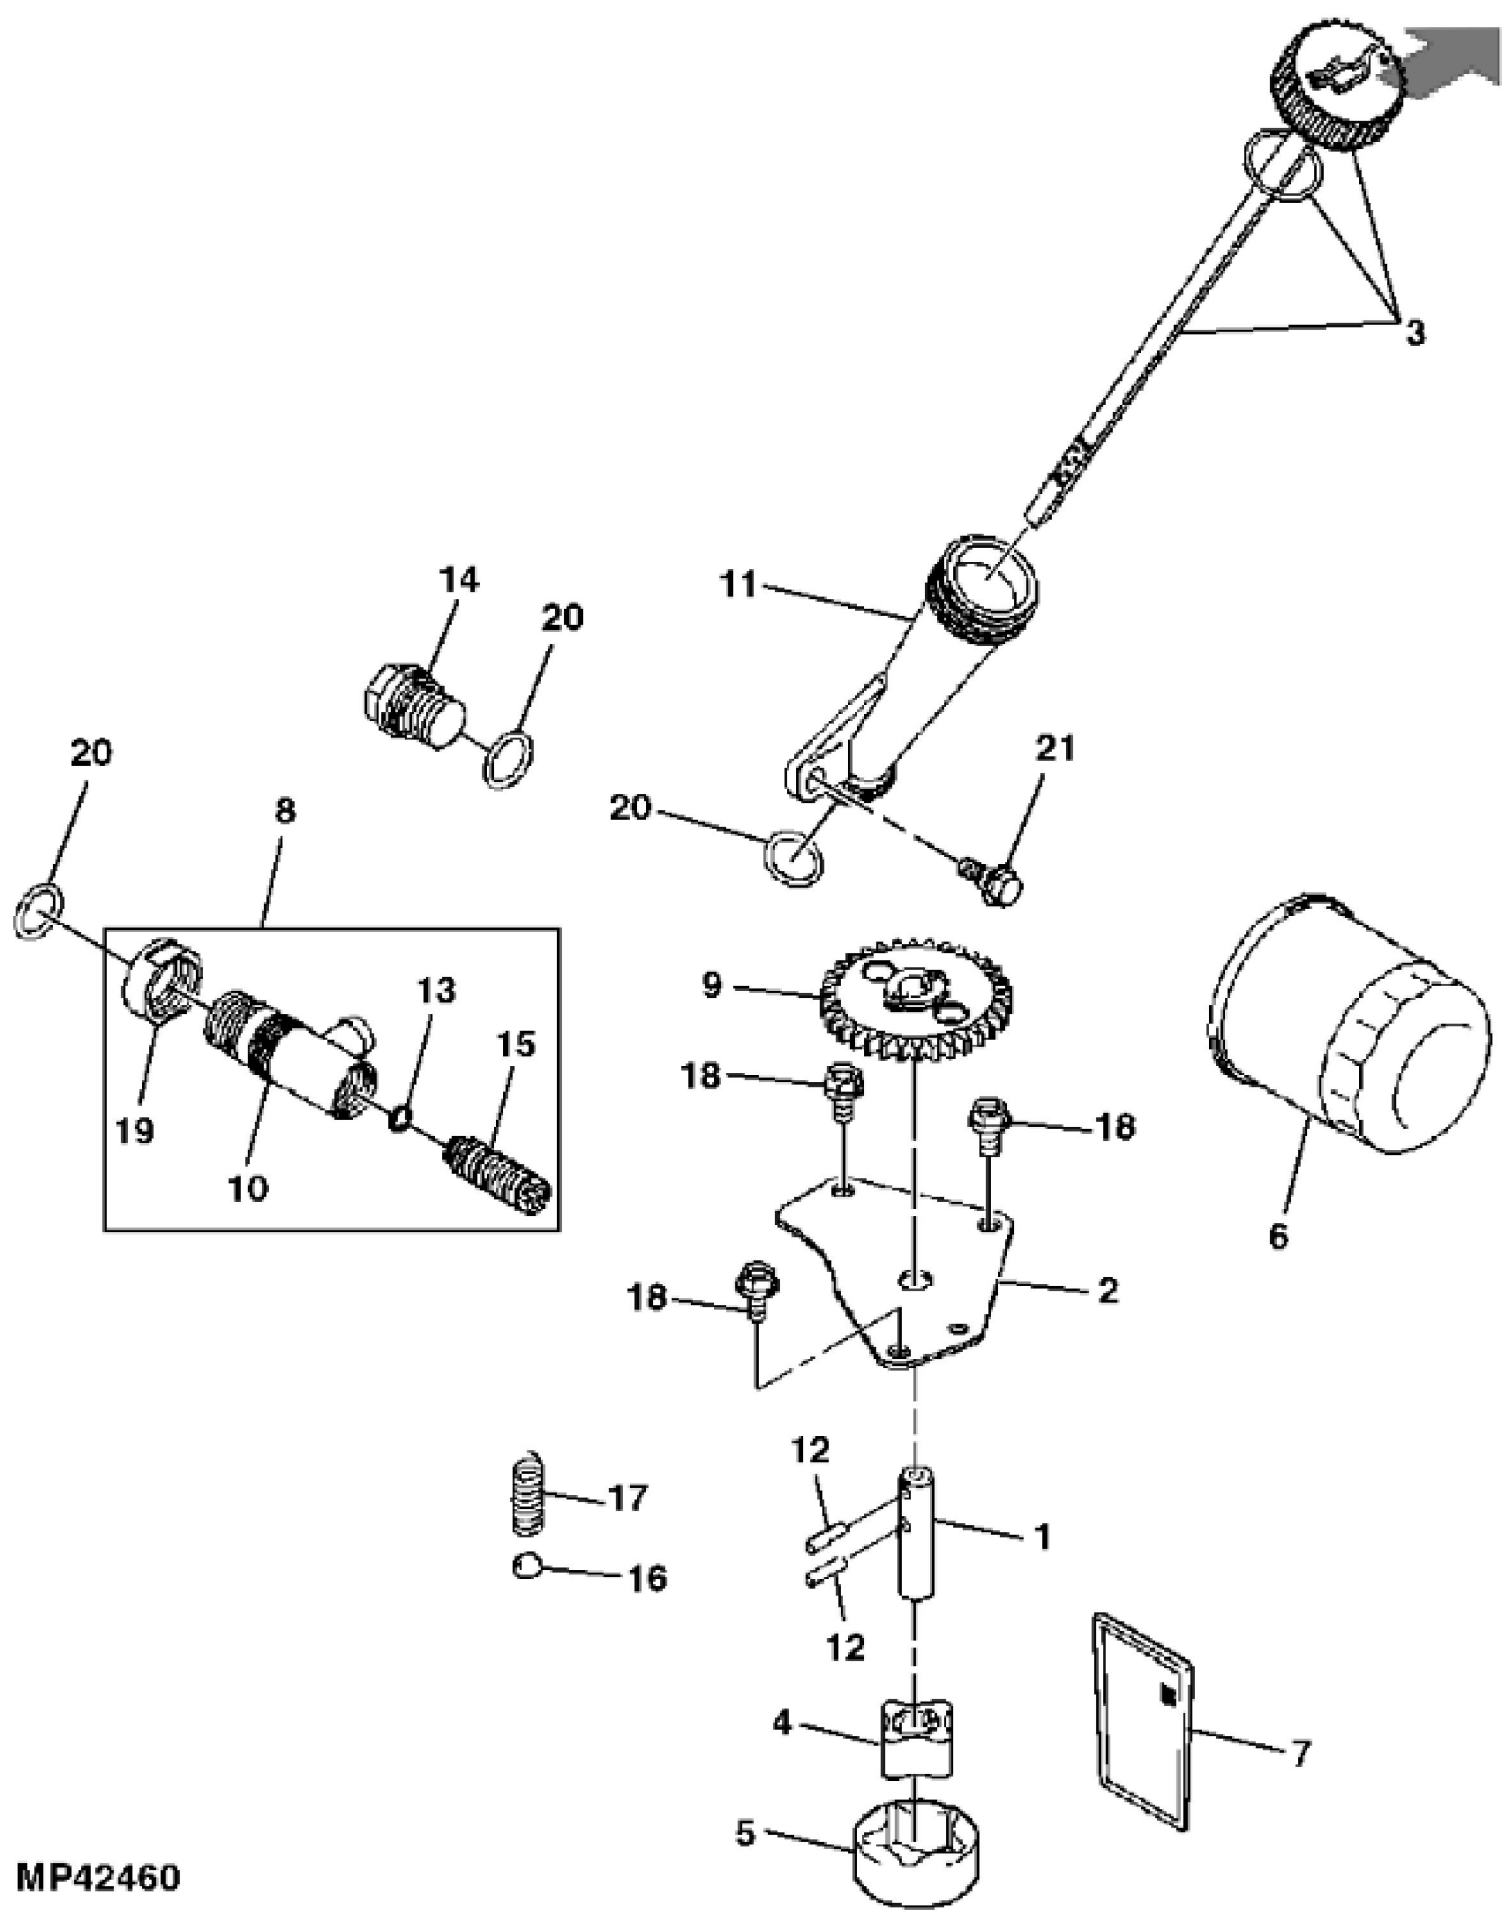

| KEY | PART NO. | PART NAME | QTY | REMARKS | |
|-----|----------|----------------|-----|---------|--|
| 1 | MIU13013 | PISTON | 2 | | |
| 1 | MIU13912 | PISTON | 1 | 0.5 OS | |
| 2 | MIU12211 | PISTON PIN | 2 | | |
| 3 | MIU13014 | PISTON RING | 2 | | |
| 3 | MIU13910 | PISTON RING | 1 | 0.5 OS | |
| 4 | MIU12215 | CRANKSHAFT | 1 | | |
| 5 | MIA12686 | CONNECTING ROD | 2 | | |
| 6 | MIU13982 | SNAP RING | 4 | | |
| 7 | M147310 | BOLT | 4 | | |

Thank you so much for reading

| KEY | PART NO. | PART NAME | QTY | REMARKS | |
|-----|----------|------------------|-----|--------------|--|
| 1 | M138401 | RETAINER | 4 | Valve Spring | |
| 2 | MIU12216 | INTAKE VALVE | 4 | | |
| 3 | MIU13776 | EXHAUST VALVE | 2 | | |
| 4 | M152960 | RETAINER | 2 | | |
| 5 | MIU13309 | ROCKSHAFT UNIT | 2 | | |
| 6 | MIU12218 | ROCKER ARM | 1 | | |
| 7 | MIU12224 | TAPPET | 4 | | |
| 8 | M140238 | GUIDE | 1 | | |
| 9 | MIU14397 | PUSH ROD | 2 | | |
| 10 | M140240 | PLATE | 1 | | |
| 11 | M146880 | PLATE | 1 | | |
| 12 | MIU13044 | SLEEVE | 1 | | |
| 13 | MIU12699 | SPRING | 2 | Engine Valve | |
| 14 | MIA12849 | CAMSHAFT | 1 | | |
| 15 | M76091 | SCREW | 6 | | |
| 16 | MIU10971 | BALL BEARING | 6 | | |
| 17 | M138413 | EXTENSION SPRING | 1 | | |
| 18 | M76092 | NUT | 6 | | |
| 19 | MIU12227 | SPACER | 1 | | |
| 20 | M118845 | RETAINER | 8 | | |
| 21 | M70212 | PUSH ROD | 2 | | |
| 22 | MIU12698 | SPRING | 4 | | |
| 23 | MIU14000 | SNAP RING | 2 | | |
| 24 | MIU12219 | ROCKER | 1 | | |
| 25 | MIU13310 | ROCKER ARM | 1 | | |
| 26 | MIU13311 | ROCKER ARM | 1 | | |
| 27 | MIU13777 | ROCKER ARM SHAFT | 2 | Exhaust | |