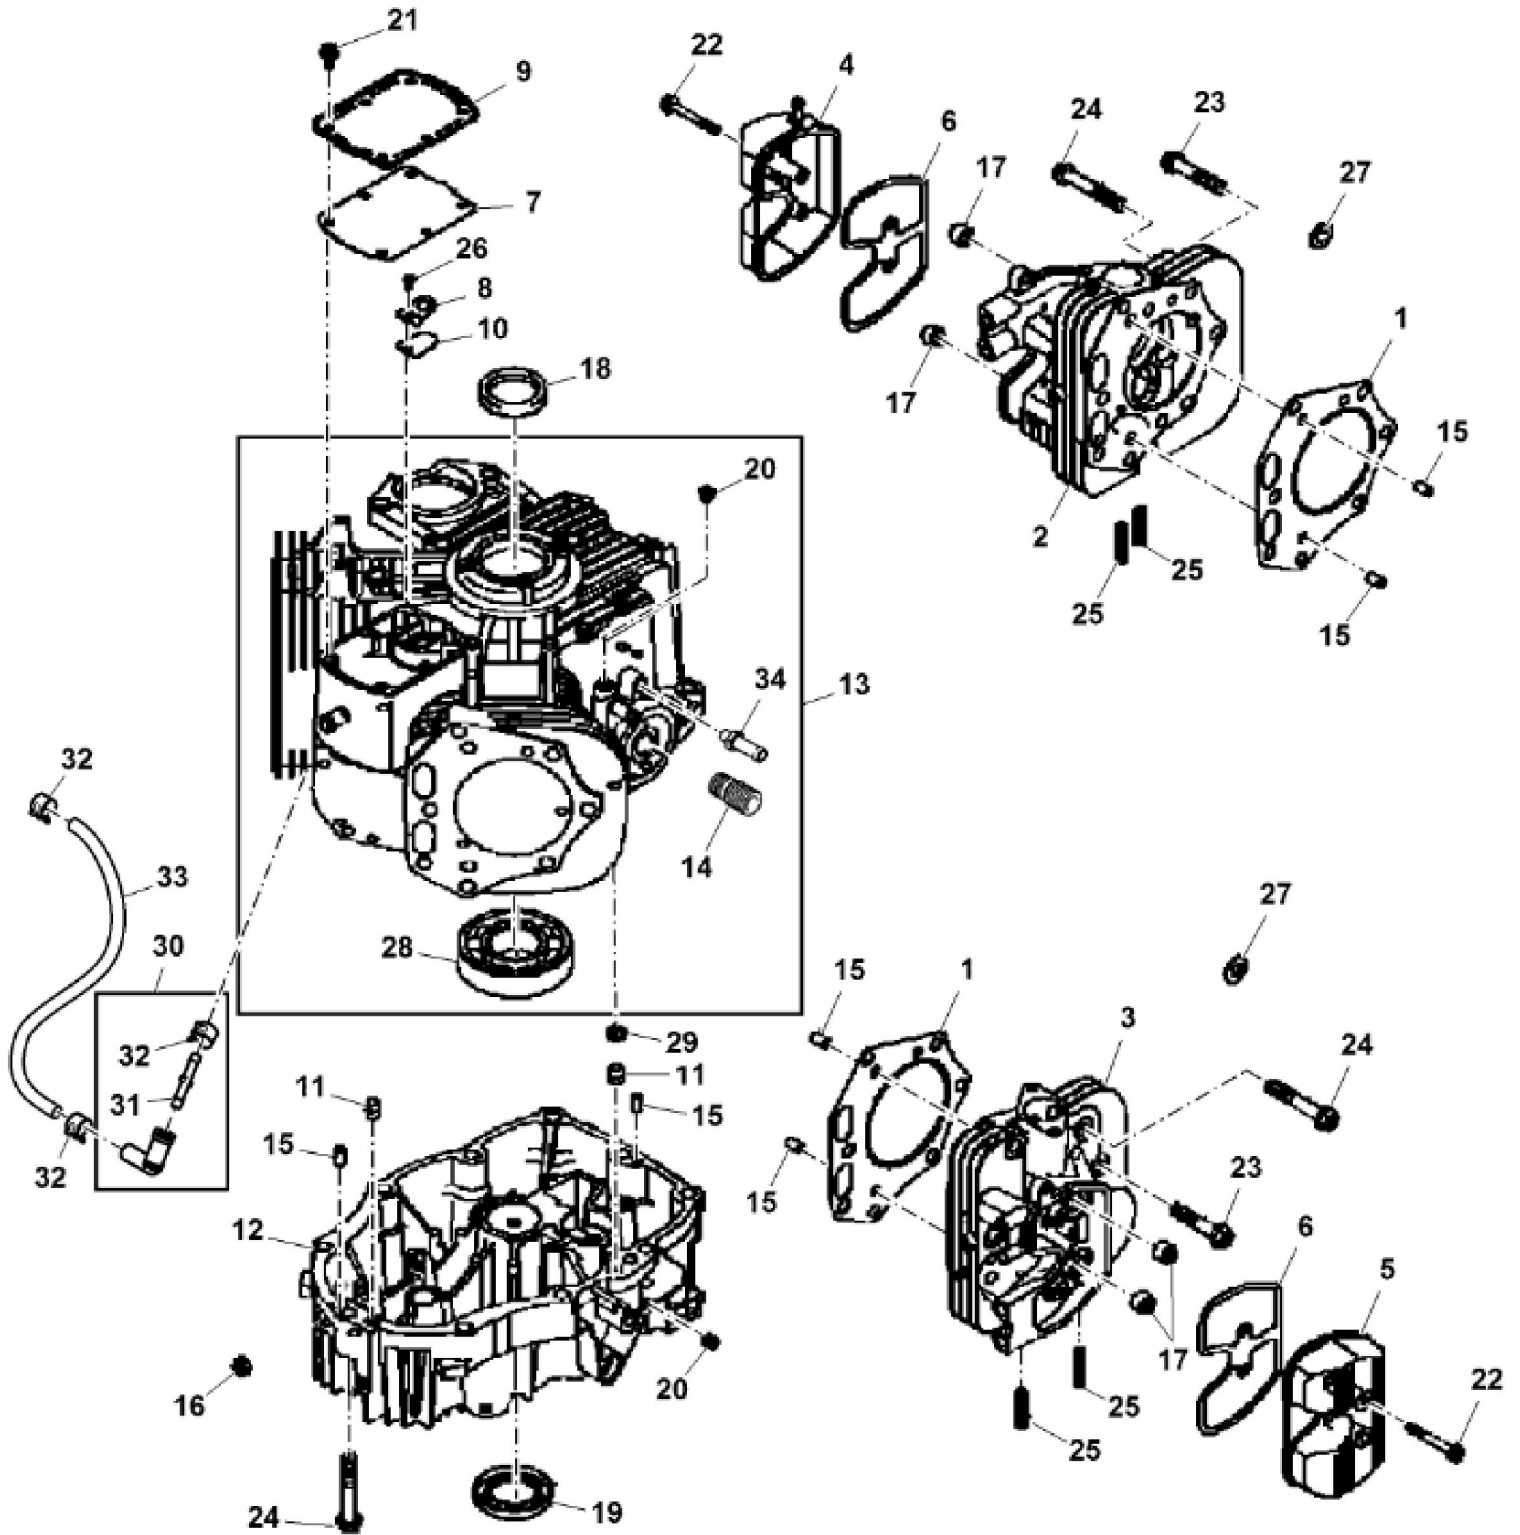

KEY	PART NO.	PART NAME	QTY	REMARKS	
1	MIA12256	GASOLINE ENGINE	1	MARKED FX850V-AS13R; ORDER MIA13102	
1	MIA13102	GASOLINE ENGINE	1	MARKED FX850V-BS13-R	
2	19H3693	SCREW	4	3/8" X 1-1/4"	
3	TCU24263	CAP SCREW	1		

<https://www.ebooklibonline.com>

Hello dear friend!

Thank you very much for reading.

Enter the link into your browser.

The full manual is available for immediate download.

<https://www.ebooklibonline.com>

KEY	PART NO.	PART NAME	QTY	REMARKS	
1	MIU11760	ENGINE CYLINDER HEAD GASKET	2		
2	UC11383	CYLINDER HEAD	1	SUB FOR MIU11761; No. 1	
3	MIU11762	CYLINDER HEAD	1	No. 2	
4	MIU11763	CASE	1		
5	MIU11764	CASE	1		
6	MIU14057	GASKET	2	SUB FOR MIU11765	
7	MIU11766	GASKET	1	Breather	
8	MIU13821	PLATE	1	Breather	
9	MIU11768	COVER	1	Breather	
10	MIU11769	VALVE	1	Breather	
11	MIU14507	PIPE	1	SUB FOR MIU11770	
12	MIA11493	COVER	1	Crankcase	
13	MIA12315	CRANKCASE	1	ORDER MIA12732	
13	MIA12732	CRANKCASE	1	INCLUDES MIU13981	
14	M127431	ADAPTER FITTING	1		
14	MIU13767	ADAPTER FITTING	1	MARKED FX850V-BS13-R	
15	MIU11772	PIN	6	ORDER M74252	
15	M74252	PIN	6		
16	M151774	SEAL	1		
17	M152964	SEAL	4		
18	MIU11773	SEAL	1		
19	MIU11774	SEAL	1		
20	M147270	PLUG	2		
20	MIU14001	PLUG	2	MARKED FX850V-BS13-R	
21	MIU11325	BOLT	6	M6 X 12	
22	MIU11874	BOLT	4	M6 X 50, SUB FOR MIU11775	
23	MIU11776	BOLT	2	M10 X 50	
24	MIU11777	BOLT	20	M10 X 60	
25	M138395	STUD	4	ORDER MIU11736	
25	MIU11736	BOLT	4	ORDER MIU12726	
25	MIU12726	STUD	4		
26	21M7244	SCREW	1	M4 X 8	
27	24M7096	WASHER	2	10.500 X 18 X 1.600 mm	
28	MIU11779	BALL BEARING	1	ORDER MIU13981	
28	MIU13981	BALL BEARING	1		

KEY	PART NO.	PART NAME	QTY	REMARKS	
29	M76104	O-RING	2		
30	TCA20670	ELBOW FITTING	1		
31	TCU29939	HOSE FITTING	1		
32	N190220	HOSE CLAMP	3		
33	HOSE	1	CTL 900 mm, MF M175324	
34	MIU14223	HOSE FITTING	1	MARKED FX850V-BS13-R	