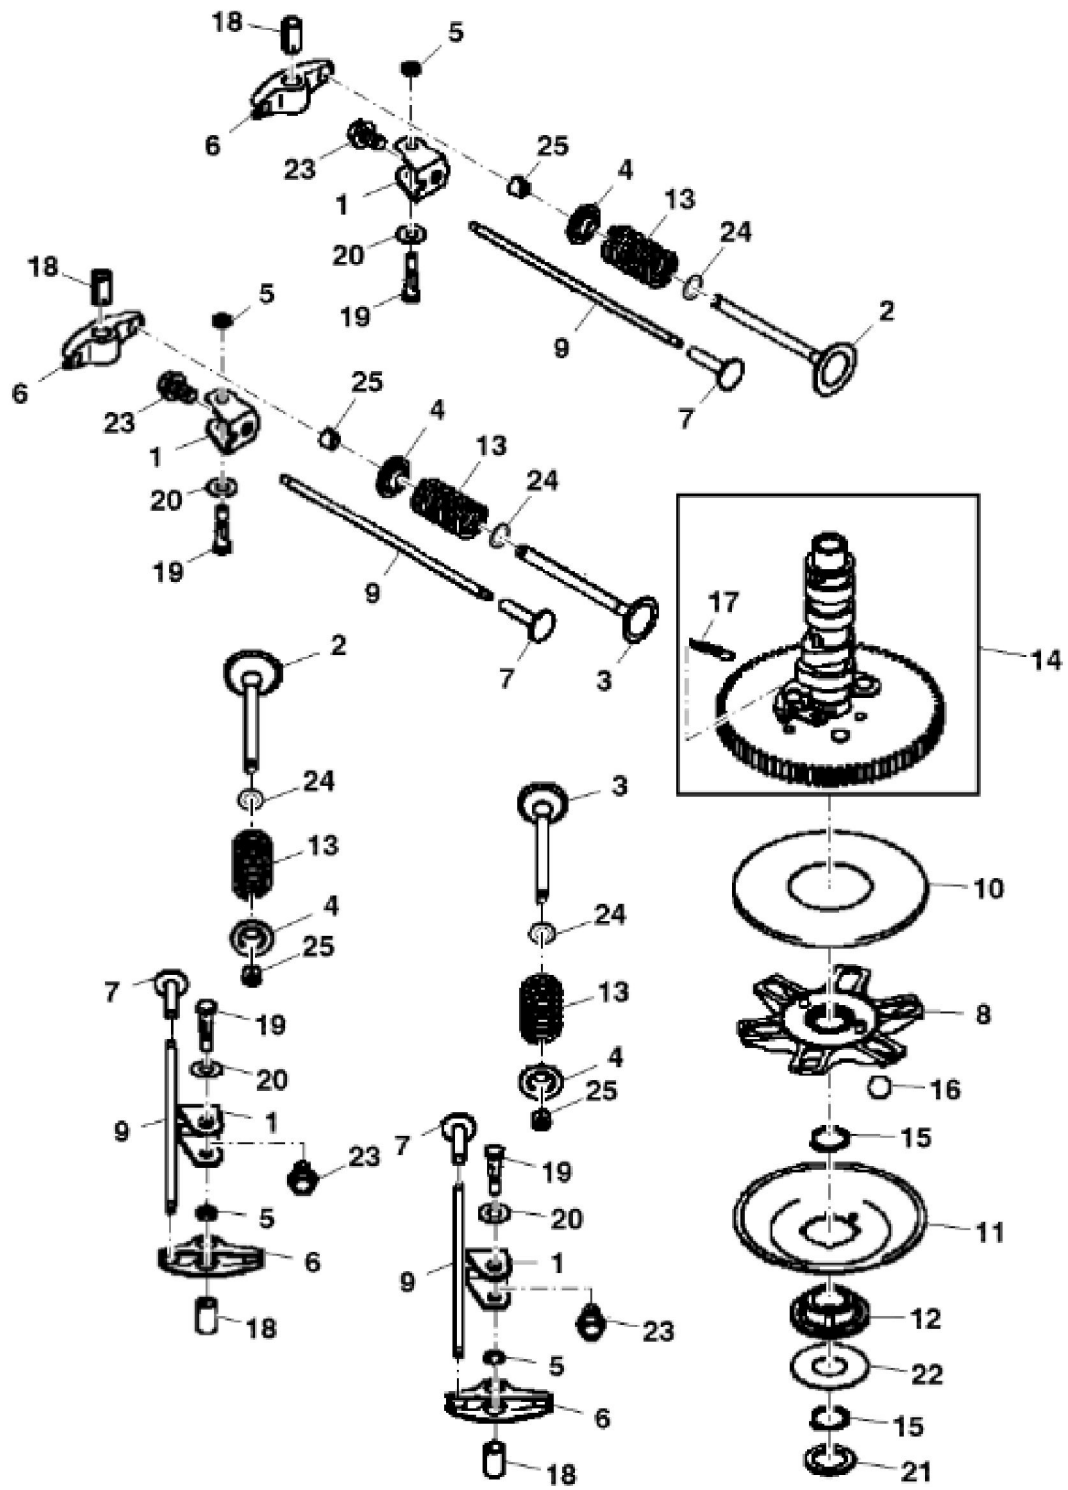

KEY	PART NO.	PART NAME	QTY	REMARKS	
1	MIA12256	GASOLINE ENGINE	1	MARKED FX850V-AS13R; ORDER MIA13102	
1	MIA13102	GASOLINE ENGINE	1	MARKED FX850V-BS13-R	
2	19H3693	SCREW	4	3/8" X 1-1/4"	
3	TCU24263	CAP SCREW	1		

KEY	PART NO.	PART NAME	QTY	REMARKS	
29	M76104	O-RING	2		
30	TCA20670	ELBOW FITTING	1		
31	TCU29939	HOSE FITTING	1		
32	N190220	HOSE CLAMP	3		
33	HOSE	1	CTL 900 mm, MF M175324	
34	MIU14223	HOSE FITTING	1	MARKED FX850V-BS13-R	

Thank you so much for reading

KEY	PART NO.	PART NAME	QTY	REMARKS	
1	MIU11780	PISTON	2		
2	MIU11781	PISTON PIN	2		
3	MIA11247	PISTON RING KIT	2		
4	MIA11248	CRANKSHAFT	1		
5	MIA11249	CONNECTING ROD	2	ORDER MIA13083	
5	MIA13083	CONNECTING ROD	2		
6	MIU13987	SNAP RING	4		
7	M147310	BOLT	4	M7 X 35.2	