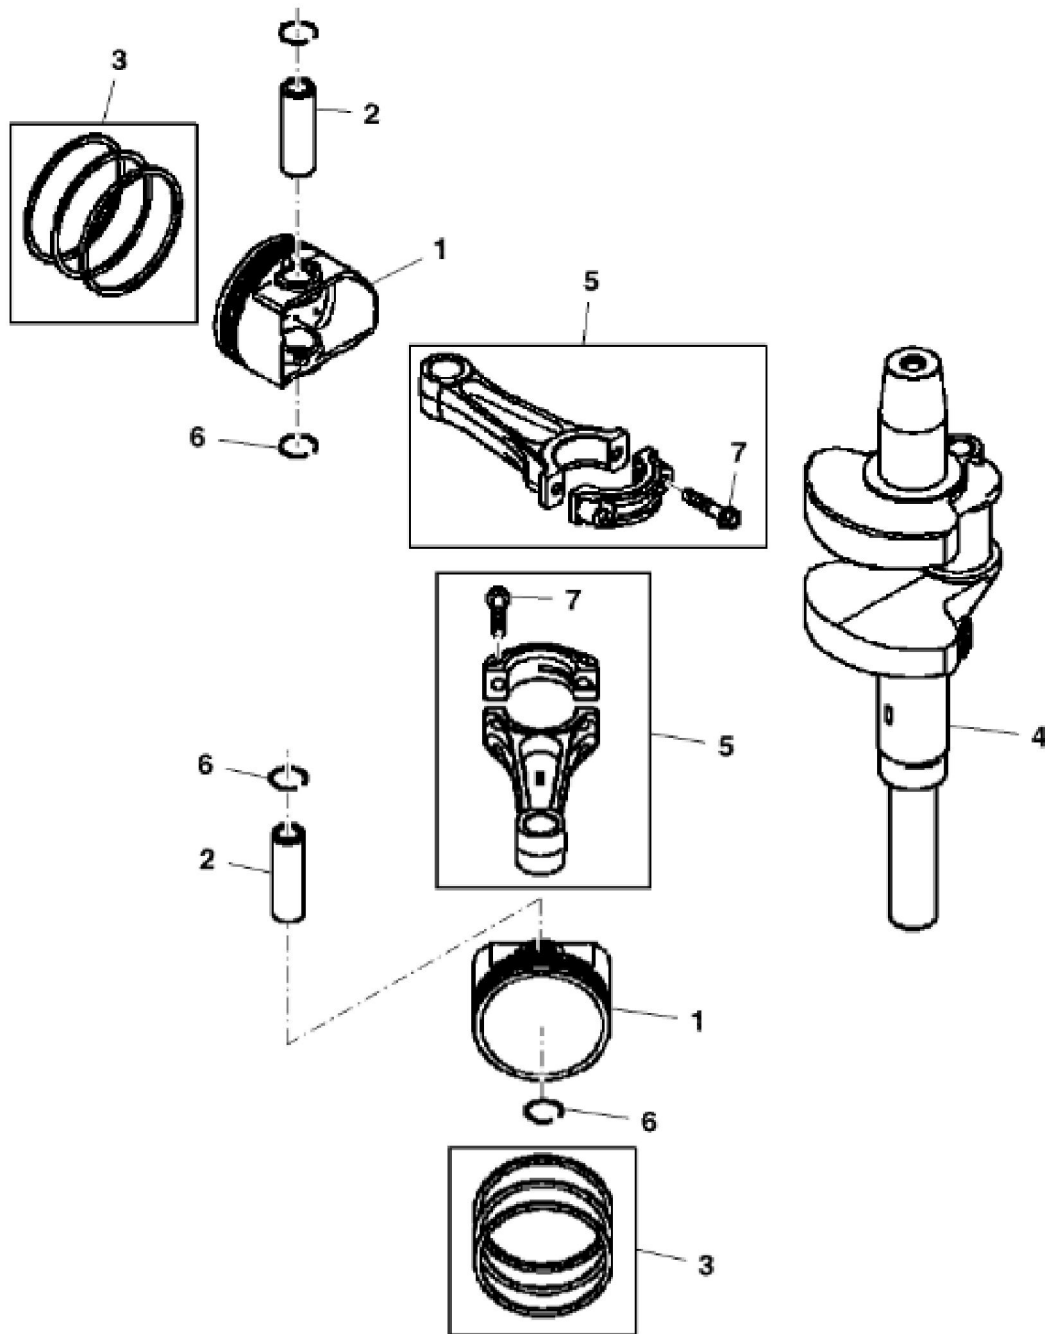

KEY	PART NO.	PART NAME	QTY	REMARKS	
1	MIA12256	GASOLINE ENGINE	1	MARKED FX850V-AS13R; ORDER MIA13102	
1	MIA13102	GASOLINE ENGINE	1	MARKED FX850V-BS13-R	
2	19H3693	SCREW	4	3/8" X 1-1/4"	
3	TCU24263	CAP SCREW	1		

KEY	PART NO.	PART NAME	QTY	REMARKS	
29	M76104	O-RING	2		
30	TCA20670	ELBOW FITTING	1		
31	TCU29939	HOSE FITTING	1		
32	N190220	HOSE CLAMP	3		
33	HOSE	1	CTL 900 mm, MF M175324	
34	MIU14223	HOSE FITTING	1	MARKED FX850V-BS13-R	

Thank you so much for reading

KEY	PART NO.	PART NAME	QTY	REMARKS	
1	MIU11780	PISTON	2		
2	MIU11781	PISTON PIN	2		
3	MIA11247	PISTON RING KIT	2		
4	MIA11248	CRANKSHAFT	1		
5	MIA11249	CONNECTING ROD	2	ORDER MIA13083	
5	MIA13083	CONNECTING ROD	2		
6	MIU13987	SNAP RING	4		
7	M147310	BOLT	4	M7 X 35.2	