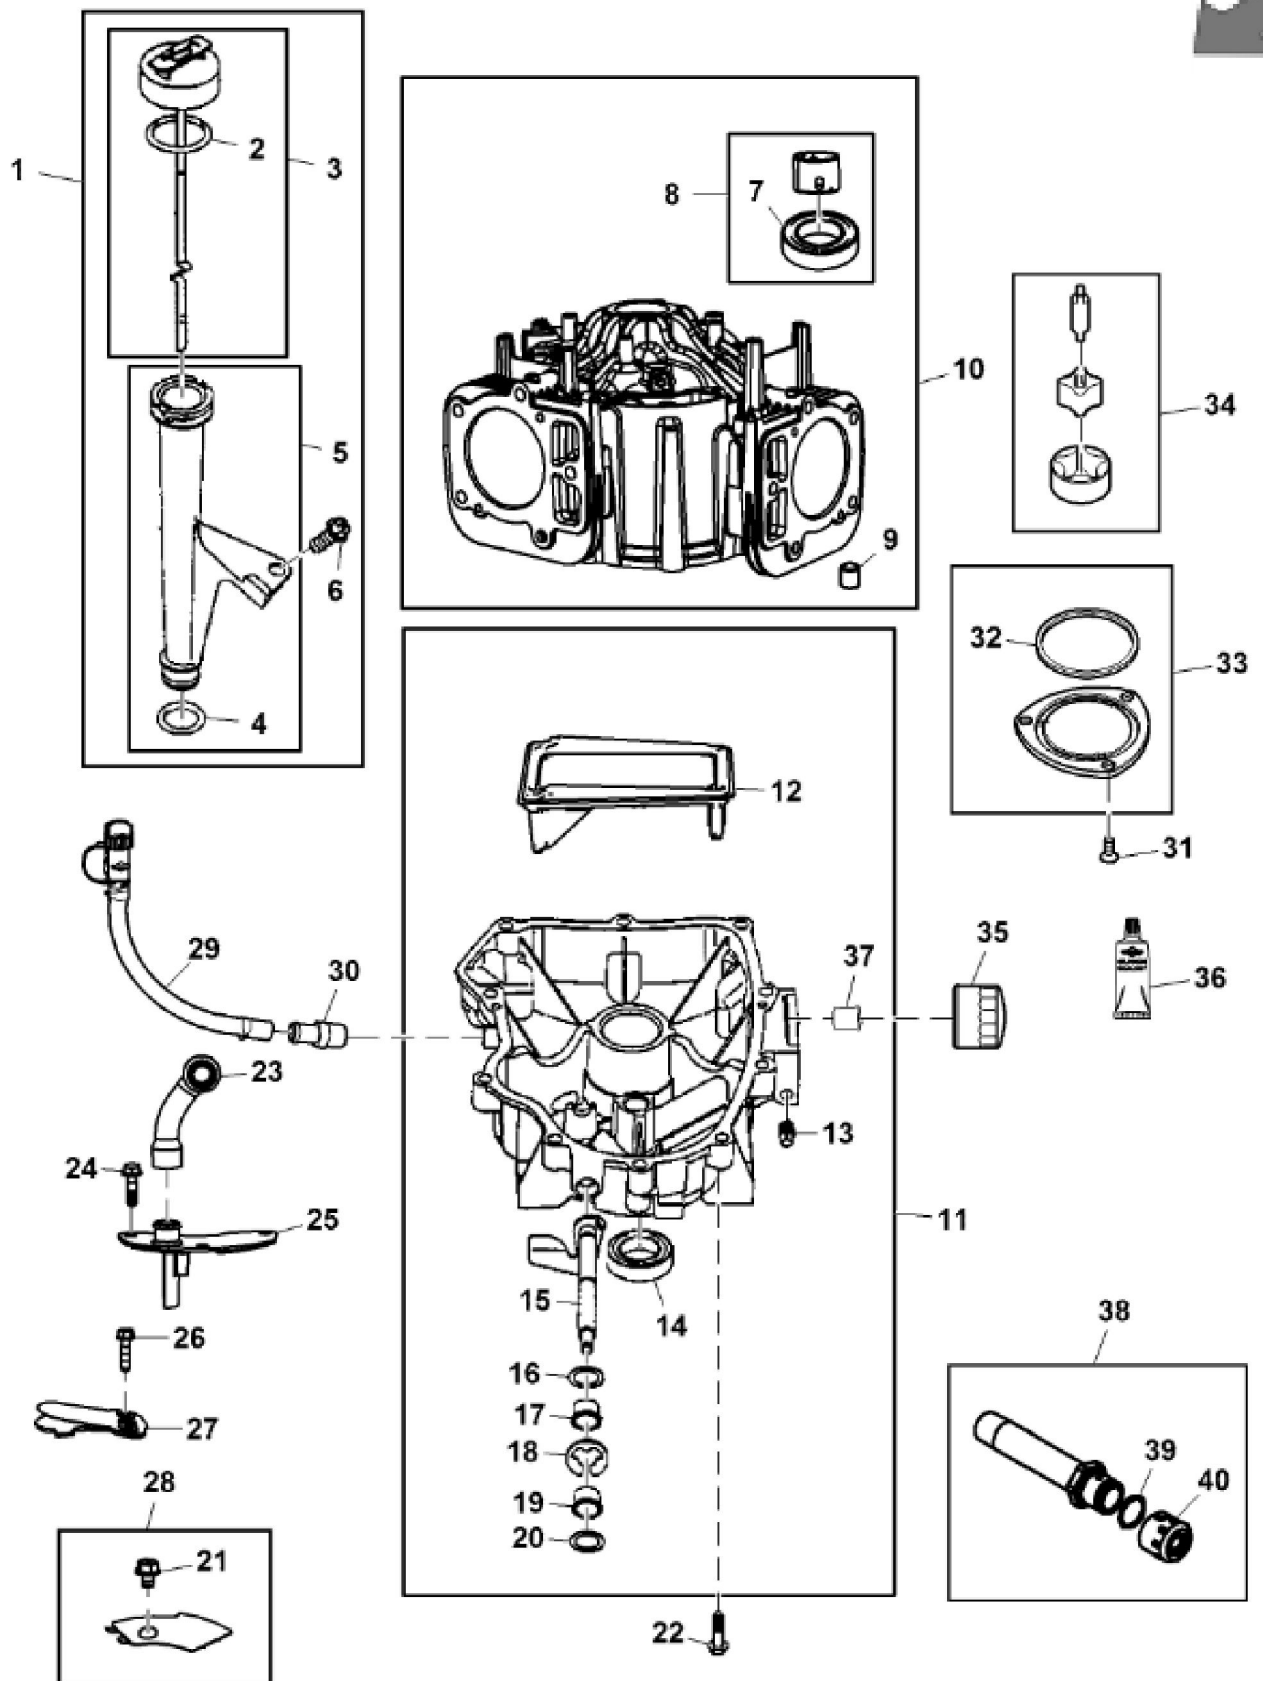

KEY	PART NO.	PART NAME	QTY	REMARKS
1	UC11104	DIPSTICK	1	SUB FOR LG499602
2	LG691031	O-RING	1	
3	LG691036	DIPSTICK	1	
4	LG691032	SEAL	1	
5	LG691037	OIL TUBE	1	
6	M153266	SCREW	1	Gear, Timing
7	LG391086S	SEAL	1	
8	MIA11778	BUSHING KIT	1	
9	LG690959	DOWEL PIN	6	
10	MIA13213	CYLINDER BLOCK	1	
11	MIA13209	RESERVOIR	1	
12	MIU12140	SCREEN	1	
13	15H638	PIPE PLUG	1	1/8"
14	MIU11958	SEAL	1	
15	LG691045	CRANK	1	
16	M142280	WASHER	1	Governor Crank
17	M142282	BUSHING	2	Governor Crank
18	M142286	RETAINER	2	
19	MIU12503	BUSHING	1	Governor Crank
20	MIU11284	SEAL	1	Governor Shaft
21	MIU14464	SCREW	1	
22	M142896	SCREW	10	Crankcase Cover, Sump
23	MIU14443	TUBE	1	
24	LG691108	SCREW	3	
25	MIU14444	COVER	1	Breather Passage
26	MIU14448	SCREW	1	Reed-Breather
27	MIU14445	VALVE	3	Reed-Breather
28	MIA13077	PLATE	1	Baffle
29	MIU14391	HOSE	1	
30	MIU14390	HOSE FITTING	1	
31	MIU12142	SCREW	3	
32	MIU12153	SEAL	1	
33	MIA11464	COVER	1	
34	MIU12143	OIL PUMP	1	
35	AM125424	OIL FILTER	1