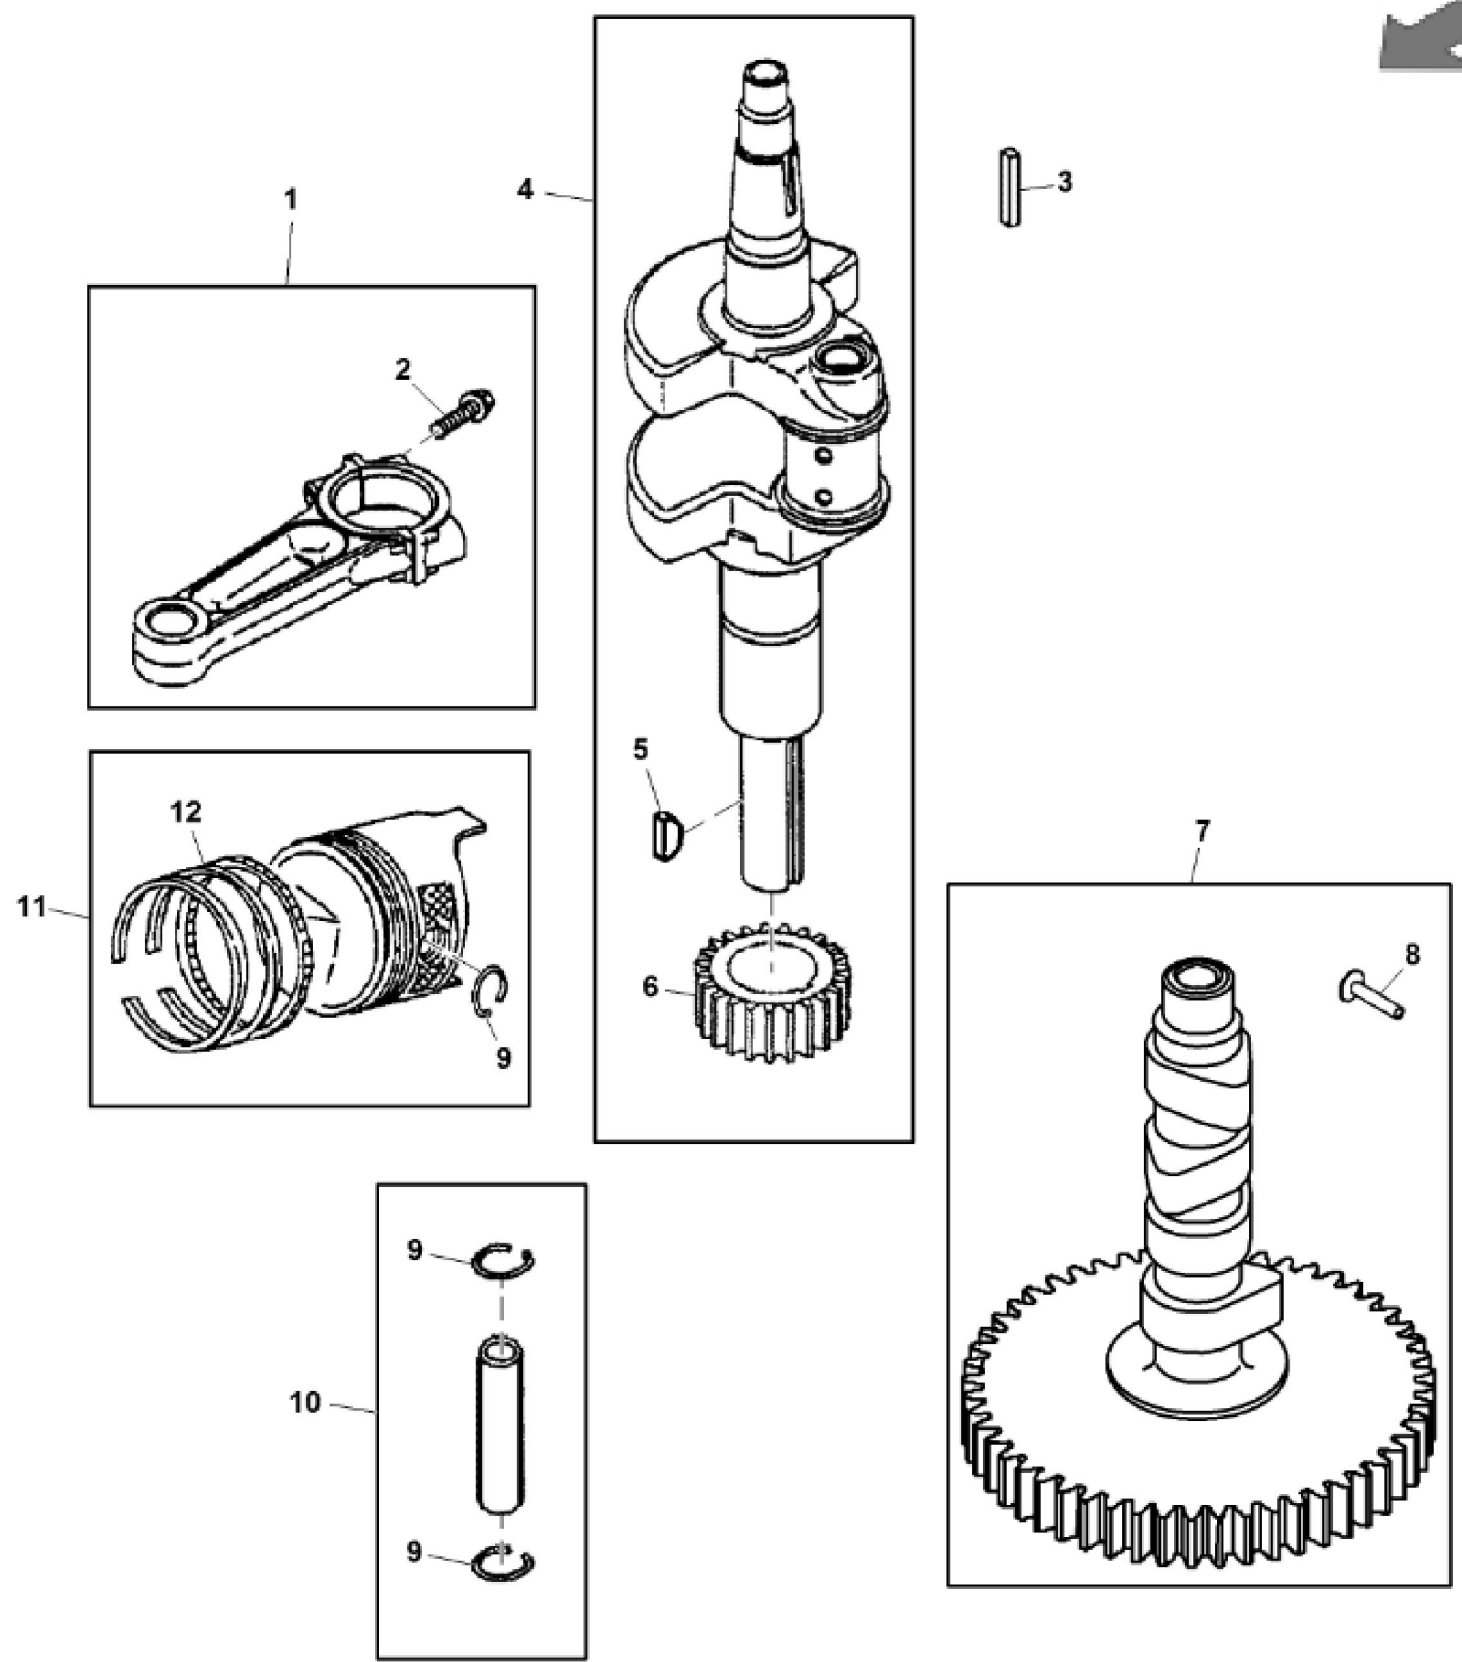

GX291878

KEY	PART NO.	PART NAME	QTY	REMARKS	
1	MIA11459	CONNECTING ROD	2		
2	LG690976	SCREW	4		
3	LG222698S	SHAFT KEY	1	Flywheel	
4	MIA11457	CRANKSHAFT	1		
5	26H4	SHAFT KEY	1	1/8" X 3/8"	
6	LG690980	GEAR	1	Timing	
7	MIA11789	CAMSHAFT	1		
8	LG690977	TAPPET	4		
9	LG690975	LOCK	4		
10	MIA11458	PISTON PIN	2		
11	MIA11036	PISTON	2	Standard	
11	MIA11037	PISTON	2	0.020 inch, OS	
12	MIU11282	PISTON RING KIT	1	Standard	
12	MIU11283	PISTON RING KIT	1	0.020 inch, OS