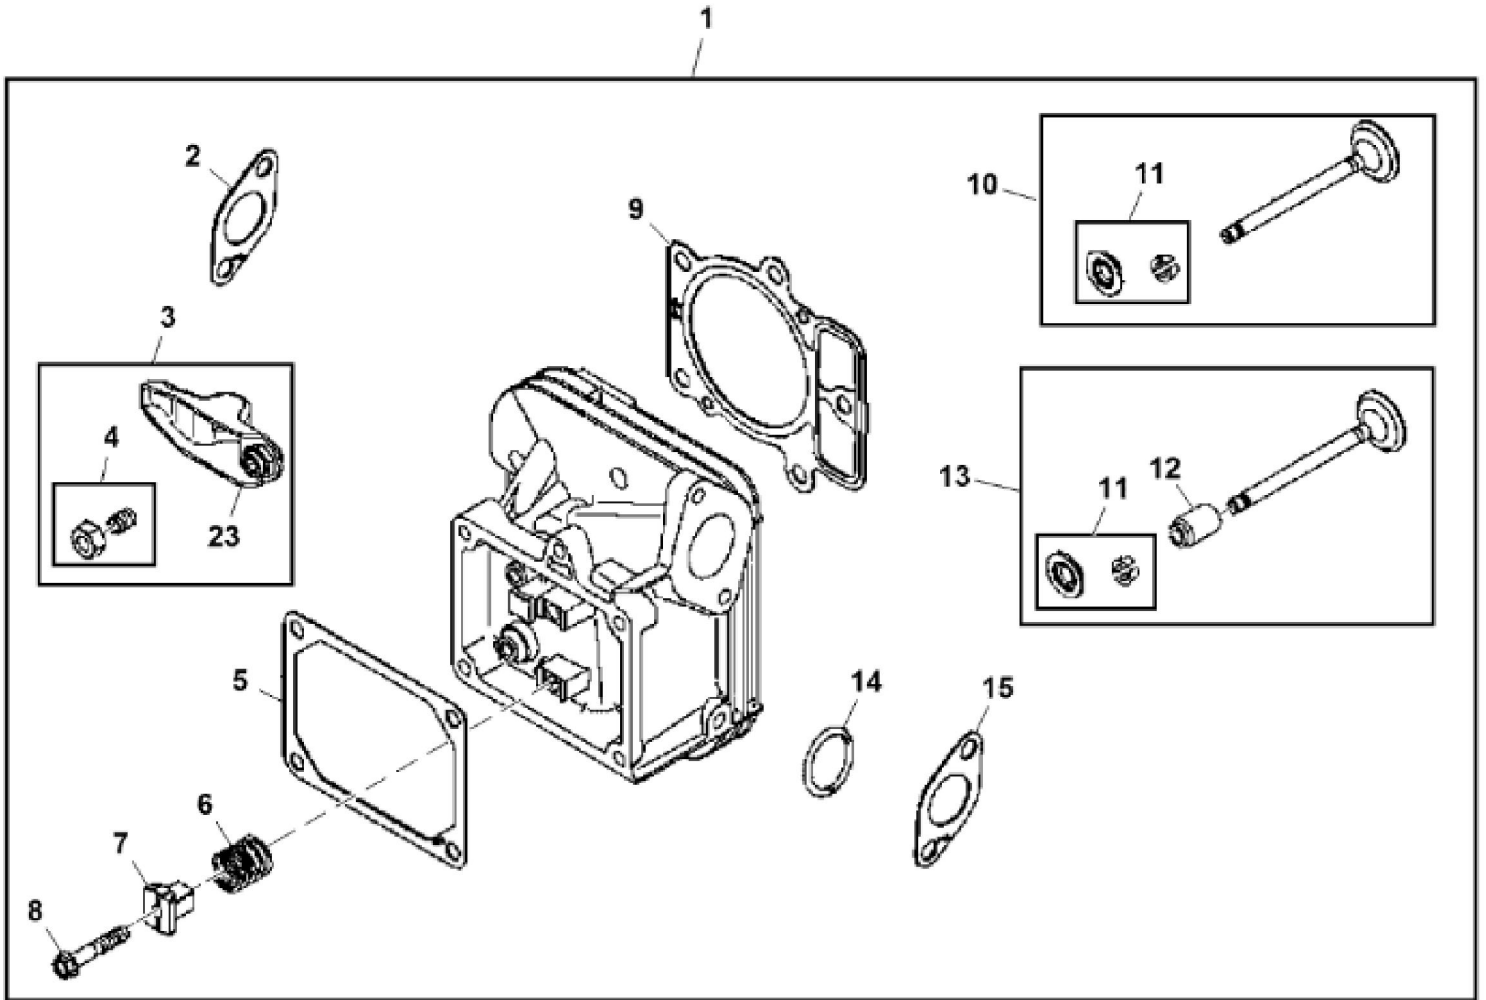

GX301360

KEY	PART NO.	PART NAME	QTY	Serial No.	REMARKS	
1	MIA13052	GASOLINE ENGINE	1	____-060000	MARKED 44T977-0018-G1	
1	MIA13053	GASOLINE ENGINE	1	060001-____	MARKED 44T977-0023-G1	
2	GY22413	PUSH PULL CABLE	1		Throttle Control	
3	GX24210	SCREW	4			
4	14H786	NUT	1		1/4"	

KEY	PART NO.	PART NAME	QTY	REMARKS	
36	PM37469	LIQUID GASKET	1		
37	LG690954	THREADED NIPPLE	1		
38	AM131611	DRAIN PLUG	1		
39	T77932	O-RING	1		
40	M144897	CAP	1		

Suggest:

For more complete manuals. Please go to the home page.

KEY	PART NO.	PART NAME	QTY	REMARKS	
1	MIA11459	CONNECTING ROD	2		
2	LG690976	SCREW	4		
3	LG222698S	SHAFT KEY	1	Flywheel	
4	MIA11457	CRANKSHAFT	1		
5	26H4	SHAFT KEY	1	1/8" X 3/8"	
6	LG690980	GEAR	1	Timing	
7	MIA11789	CAMSHAFT	1		
8	LG690977	TAPPET	4		
9	LG690975	LOCK	4		
10	MIA11458	PISTON PIN	2		
11	MIA11036	PISTON	2	Standard	
11	MIA11037	PISTON	2	0.020 inch, OS	
12	MIU11282	PISTON RING KIT	1	Standard	
12	MIU11283	PISTON RING KIT	1	0.020 inch, OS	