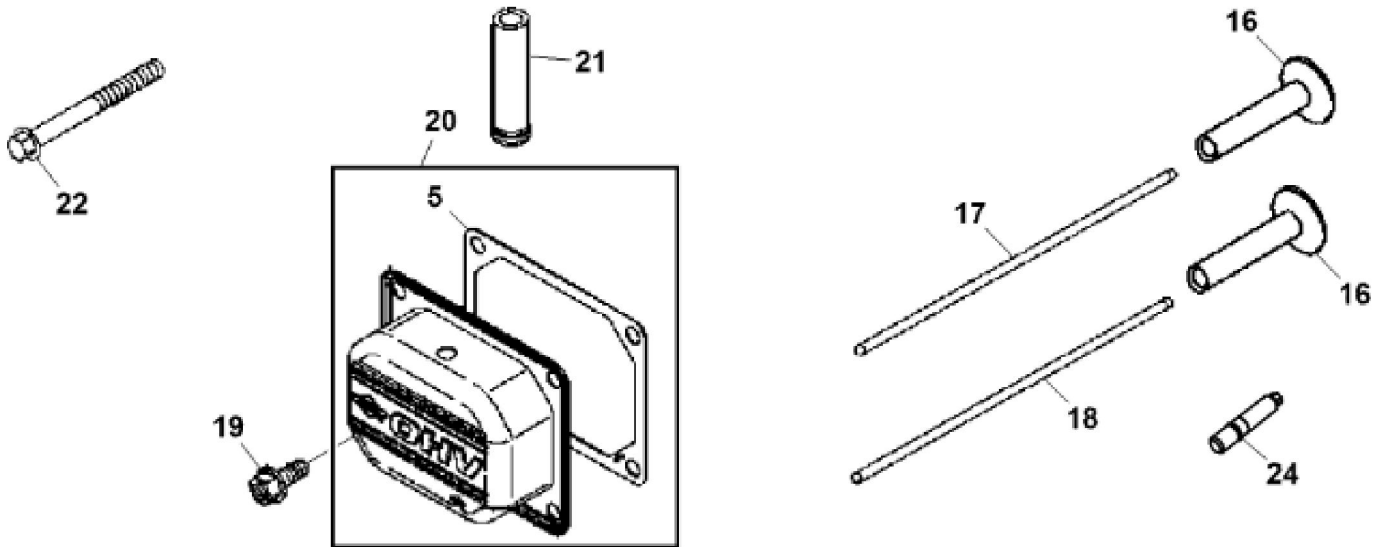

KEY	PART NO.	PART NAME	QTY	REMARKS	
36	PM37469	LIQUID GASKET	1		
37	LG690954	THREADED NIPPLE	1		
38	AM131611	DRAIN PLUG	1		
39	T77932	O-RING	1		
40	M144897	CAP	1		

Suggest:

For more complete manuals. Please go to the home page.

KEY	PART NO.	PART NAME	QTY	REMARKS	
1	MIA11459	CONNECTING ROD	2		
2	LG690976	SCREW	4		
3	LG222698S	SHAFT KEY	1	Flywheel	
4	MIA11457	CRANKSHAFT	1		
5	26H4	SHAFT KEY	1	1/8" X 3/8"	
6	LG690980	GEAR	1	Timing	
7	MIA11789	CAMSHAFT	1		
8	LG690977	TAPPET	4		
9	LG690975	LOCK	4		
10	MIA11458	PISTON PIN	2		
11	MIA11036	PISTON	2	Standard	
11	MIA11037	PISTON	2	0.020 inch, OS	
12	MIU11282	PISTON RING KIT	1	Standard	
12	MIU11283	PISTON RING KIT	1	0.020 inch, OS	