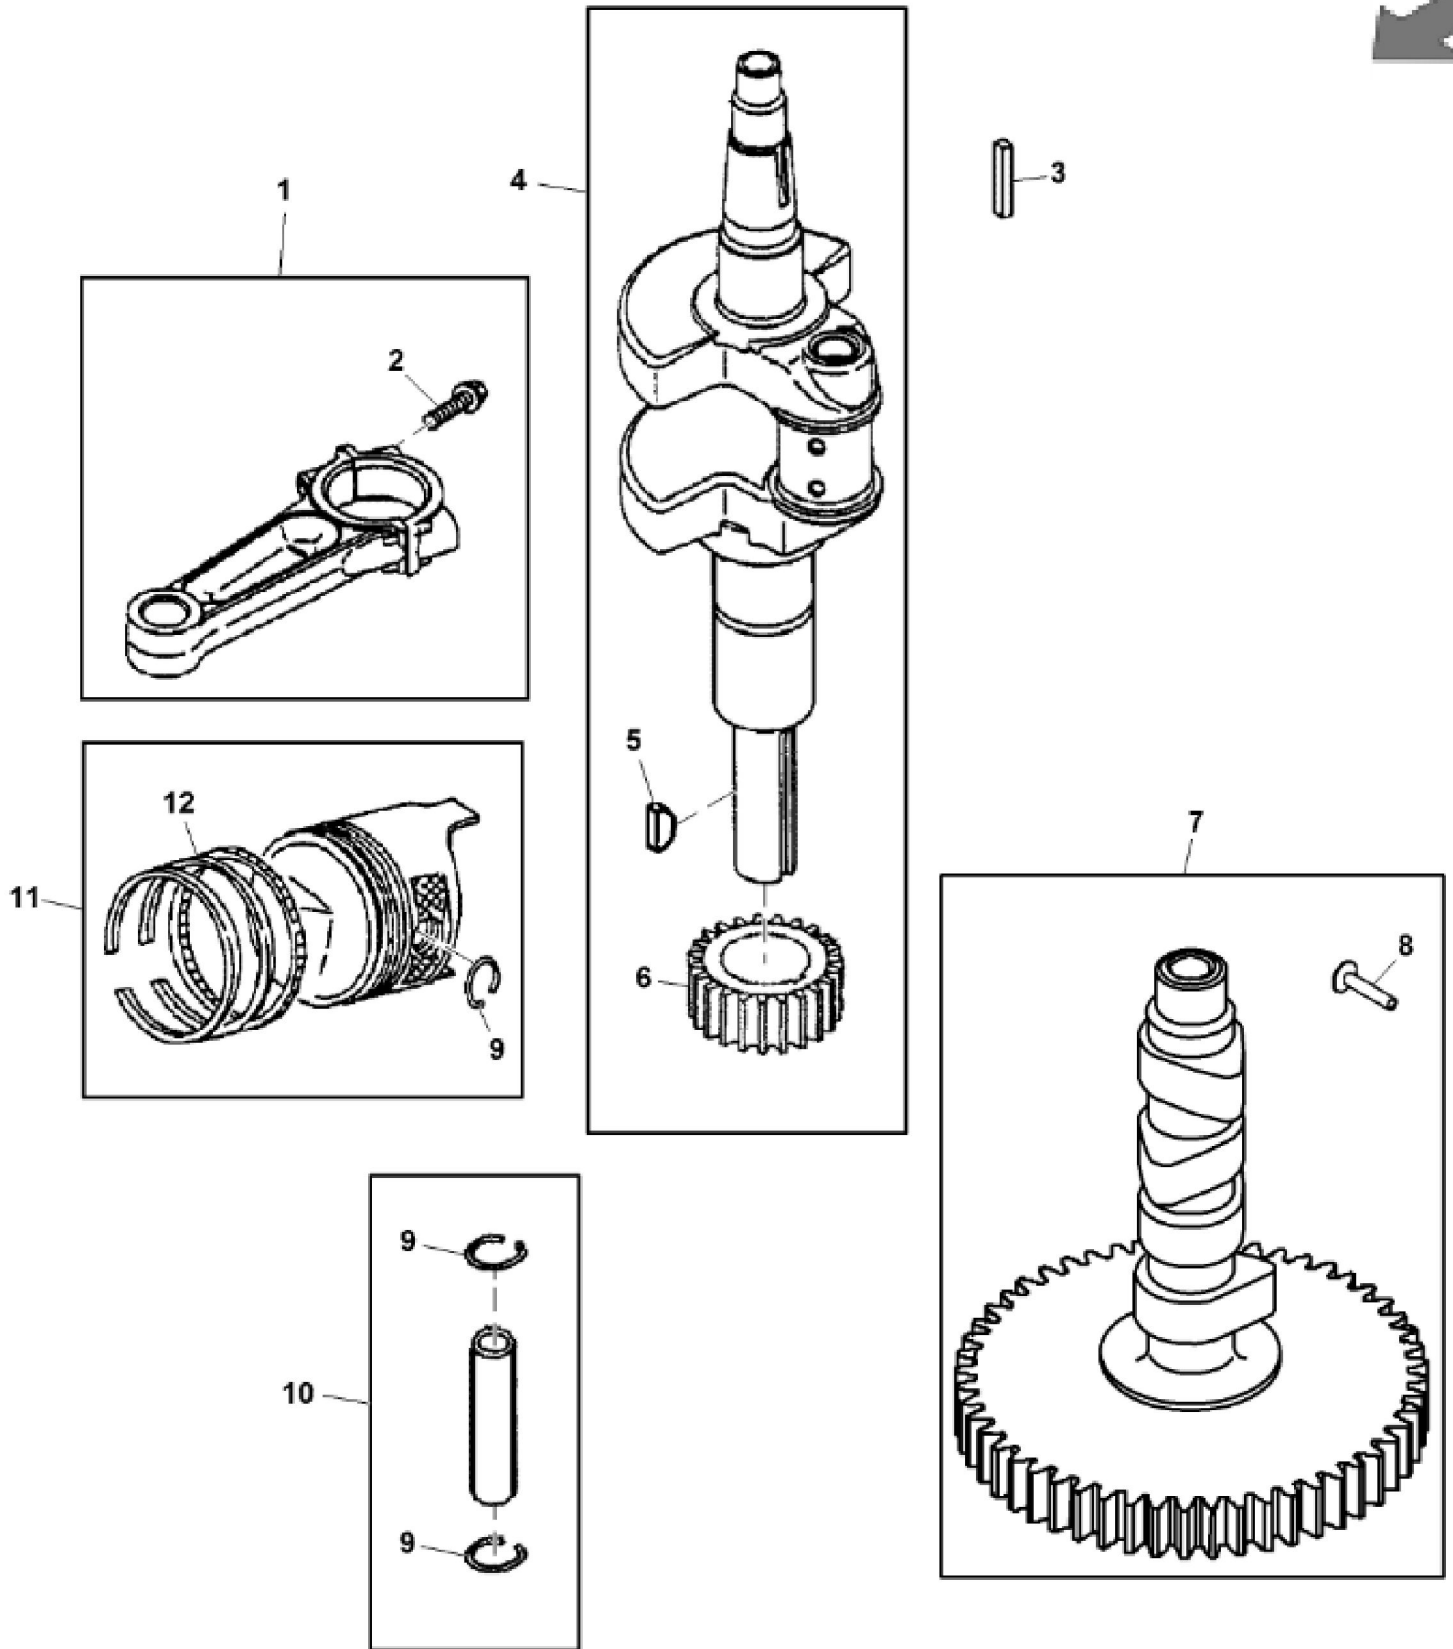

GX259277

KEY	PART NO.	PART NAME	QTY	Serial No.	REMARKS	
1	MIA13052	GASOLINE ENGINE	1	____-060000	MARKED 44T977-0018-G1	
1	MIA13053	GASOLINE ENGINE	1	060001-____	MARKED 44T977-0023-G1	
2	GY22413	PUSH PULL CABLE	1		Throttle Control	
3	GX24210	SCREW	4			

KEY	PART NO.	PART NAME	QTY	REMARKS
1	UC11104	DIPSTICK	1	SUB FOR LG499602
2	LG691031	O-RING	1	
3	LG691036	DIPSTICK	1	
4	LG691032	SEAL	1	
5	LG691037	OIL TUBE	1	
6	M153266	SCREW	1	Gear, Timing
7	LG391086S	SEAL	1	
8	MIA11778	BUSHING KIT	1	
9	LG690959	DOWEL PIN	6	
10	MIA13213	CYLINDER BLOCK	1	
11	MIA13209	RESERVOIR	1	
12	MIU12140	SCREEN	1	
13	15H638	PIPE PLUG	1	1/8"
14	MIU11958	SEAL	1	
15	LG691045	CRANK	1	
16	M142280	WASHER	1	Governor Crank
17	M142282	BUSHING	2	Governor Crank
18	M142286	RETAINER	2	
19	MIU12503	BUSHING	1	Governor Crank
20	MIU11284	SEAL	1	Governor Shaft
21	MIU14464	SCREW	1	
22	M142896	SCREW	10	Crankcase Cover, Sump
23	MIU14443	TUBE	1	
24	LG691108	SCREW	3	
25	MIU14444	COVER	1	Breather Passage
26	MIU14448	SCREW	1	Reed-Breather
27	MIU14445	VALVE	3	Reed-Breather
28	MIA13077	PLATE	1	Baffle
29	MIU14391	HOSE	1	
30	MIU14390	HOSE FITTING	1	
31	MIU12142	SCREW	3	
32	MIU12153	SEAL	1	
33	MIA11464	COVER	1	
34	MIU12143	OIL PUMP	1	
35	AM125424	OIL FILTER	1	

KEY	PART NO.	PART NAME	QTY	REMARKS	
36	PM37469	LIQUID GASKET	1		
37	LG690954	THREADED NIPPLE	1		
38	AM131611	DRAIN PLUG	1		
39	T77932	O-RING	1		
40	M144897	CAP	1		

**Suggest:**

**For more complete manuals. Please go to the home page.**

KEY	PART NO.	PART NAME	QTY	REMARKS	
1	MIA11459	CONNECTING ROD	2		
2	LG690976	SCREW	4		
3	LG222698S	SHAFT KEY	1	Flywheel	
4	MIA11457	CRANKSHAFT	1		
5	26H4	SHAFT KEY	1	1/8" X 3/8"	
6	LG690980	GEAR	1	Timing	
7	MIA11789	CAMSHAFT	1		
8	LG690977	TAPPET	4		
9	LG690975	LOCK	4		
10	MIA11458	PISTON PIN	2		
11	MIA11036	PISTON	2	Standard	
11	MIA11037	PISTON	2	0.020 inch, OS	
12	MIU11282	PISTON RING KIT	1	Standard	
12	MIU11283	PISTON RING KIT	1	0.020 inch, OS	