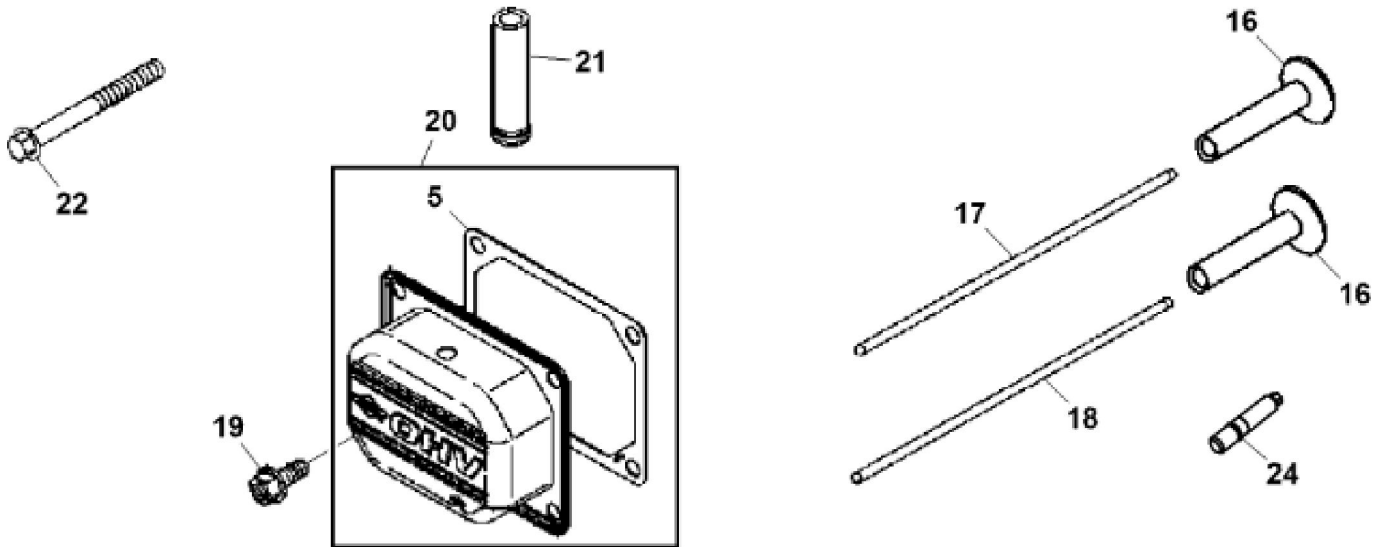

KEY	PART NO.	PART NAME	QTY	REMARKS
1	UC11104	DIPSTICK	1	SUB FOR LG499602
2	LG691031	O-RING	1	
3	LG691036	DIPSTICK	1	
4	LG691032	SEAL	1	
5	LG691037	OIL TUBE	1	
6	M153266	SCREW	1	Gear, Timing
7	LG391086S	SEAL	1	
8	MIA11778	BUSHING KIT	1	
9	LG690959	DOWEL PIN	6	
10	MIA13213	CYLINDER BLOCK	1	
11	MIA13209	RESERVOIR	1	
12	MIU12140	SCREEN	1	
13	15H638	PIPE PLUG	1	1/8"
14	MIU11958	SEAL	1	
15	LG691045	CRANK	1	
16	M142280	WASHER	1	Governor Crank
17	M142282	BUSHING	2	Governor Crank
18	M142286	RETAINER	2	
19	MIU12503	BUSHING	1	Governor Crank
20	MIU11284	SEAL	1	Governor Shaft
21	MIU14464	SCREW	1	
22	M142896	SCREW	10	Crankcase Cover, Sump
23	MIU14443	TUBE	1	
24	LG691108	SCREW	3	
25	MIU14444	COVER	1	Breather Passage
26	MIU14448	SCREW	1	Reed-Breather
27	MIU14445	VALVE	3	Reed-Breather
28	MIA13077	PLATE	1	Baffle
29	MIU14391	HOSE	1	
30	MIU14390	HOSE FITTING	1	
31	MIU12142	SCREW	3	
32	MIU12153	SEAL	1	
33	MIA11464	COVER	1	
34	MIU12143	OIL PUMP	1	
35	AM125424	OIL FILTER	1	

KEY	PART NO.	PART NAME	QTY	REMARKS	
36	PM37469	LIQUID GASKET	1		
37	LG690954	THREADED NIPPLE	1		
38	AM131611	DRAIN PLUG	1		
39	T77932	O-RING	1		
40	M144897	CAP	1		

**Suggest:**

**For more complete manuals. Please go to the home page.**

KEY	PART NO.	PART NAME	QTY	REMARKS	
1	MIA11459	CONNECTING ROD	2		
2	LG690976	SCREW	4		
3	LG222698S	SHAFT KEY	1	Flywheel	
4	MIA11457	CRANKSHAFT	1		
5	26H4	SHAFT KEY	1	1/8" X 3/8"	
6	LG690980	GEAR	1	Timing	
7	MIA11789	CAMSHAFT	1		
8	LG690977	TAPPET	4		
9	LG690975	LOCK	4		
10	MIA11458	PISTON PIN	2		
11	MIA11036	PISTON	2	Standard	
11	MIA11037	PISTON	2	0.020 inch, OS	
12	MIU11282	PISTON RING KIT	1	Standard	
12	MIU11283	PISTON RING KIT	1	0.020 inch, OS	