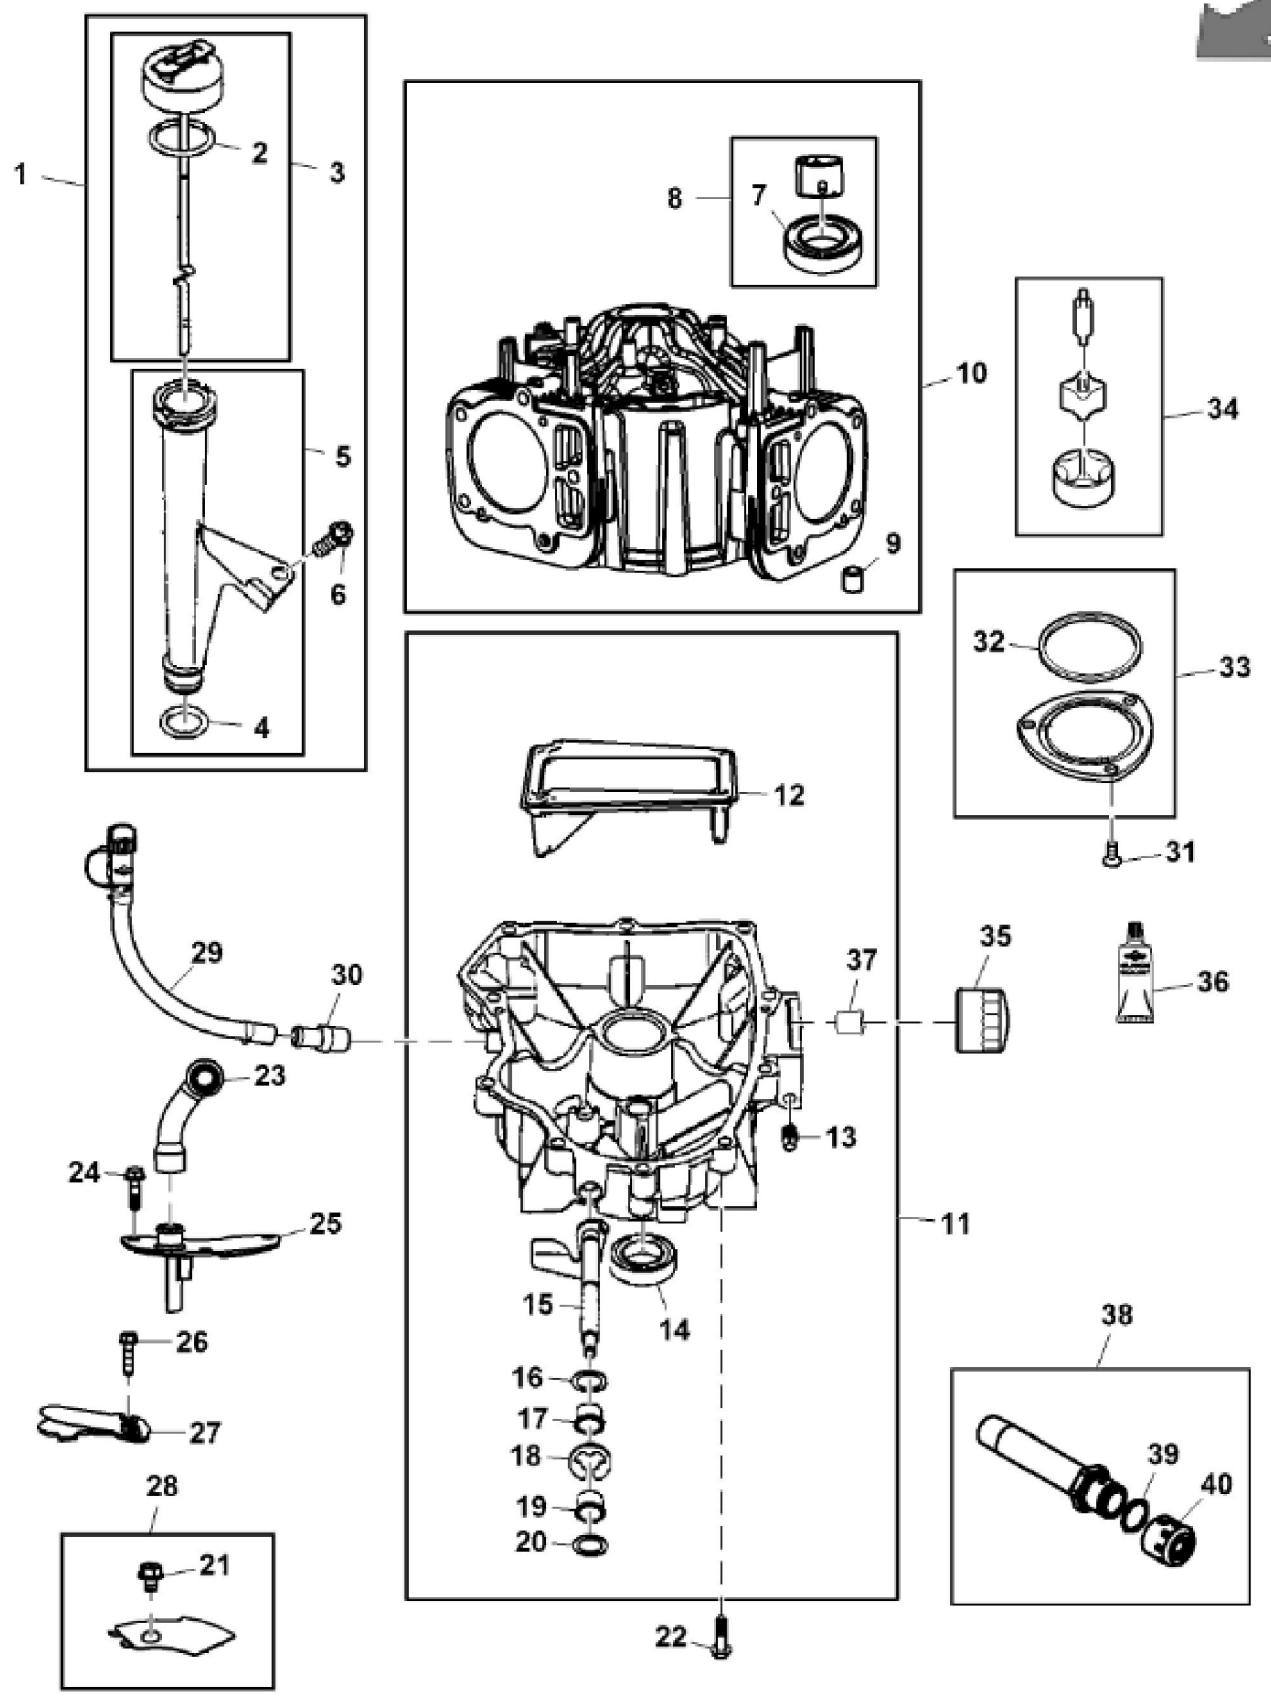

GX259277

KEY	PART NO.	PART NAME	QTY	Serial No.	REMARKS	
1	MIA13052	GASOLINE ENGINE	1	____-060000	MARKED 44T977-0018-G1	
1	MIA13053	GASOLINE ENGINE	1	060001-____	MARKED 44T977-0023-G1	
2	GY22413	PUSH PULL CABLE	1		Throttle Control	
3	GX24210	SCREW	4			

KEY	PART NO.	PART NAME	QTY	REMARKS
1	UC11104	DIPSTICK	1	SUB FOR LG499602
2	LG691031	O-RING	1	
3	LG691036	DIPSTICK	1	
4	LG691032	SEAL	1	
5	LG691037	OIL TUBE	1	
6	M153266	SCREW	1	Gear, Timing
7	LG391086S	SEAL	1	
8	MIA11778	BUSHING KIT	1	
9	LG690959	DOWEL PIN	6	
10	MIA13213	CYLINDER BLOCK	1	
11	MIA13209	RESERVOIR	1	
12	MIU12140	SCREEN	1	
13	15H638	PIPE PLUG	1	1/8"
14	MIU11958	SEAL	1	
15	LG691045	CRANK	1	
16	M142280	WASHER	1	Governor Crank
17	M142282	BUSHING	2	Governor Crank
18	M142286	RETAINER	2	
19	MIU12503	BUSHING	1	Governor Crank
20	MIU11284	SEAL	1	Governor Shaft
21	MIU14464	SCREW	1	
22	M142896	SCREW	10	Crankcase Cover, Sump
23	MIU14443	TUBE	1	
24	LG691108	SCREW	3	
25	MIU14444	COVER	1	Breather Passage
26	MIU14448	SCREW	1	Reed-Breather
27	MIU14445	VALVE	3	Reed-Breather
28	MIA13077	PLATE	1	Baffle
29	MIU14391	HOSE	1	
30	MIU14390	HOSE FITTING	1	
31	MIU12142	SCREW	3	
32	MIU12153	SEAL	1	
33	MIA11464	COVER	1	
34	MIU12143	OIL PUMP	1	
35	AM125424	OIL FILTER	1	

KEY	PART NO.	PART NAME	QTY	REMARKS	
36	PM37469	LIQUID GASKET	1		
37	LG690954	THREADED NIPPLE	1		
38	AM131611	DRAIN PLUG	1		
39	T77932	O-RING	1		
40	M144897	CAP	1		

**Suggest:**

**For more complete manuals. Please go to the home page.**

KEY	PART NO.	PART NAME	QTY	REMARKS	
1	MIA11459	CONNECTING ROD	2		
2	LG690976	SCREW	4		
3	LG222698S	SHAFT KEY	1	Flywheel	
4	MIA11457	CRANKSHAFT	1		
5	26H4	SHAFT KEY	1	1/8" X 3/8"	
6	LG690980	GEAR	1	Timing	
7	MIA11789	CAMSHAFT	1		
8	LG690977	TAPPET	4		
9	LG690975	LOCK	4		
10	MIA11458	PISTON PIN	2		
11	MIA11036	PISTON	2	Standard	
11	MIA11037	PISTON	2	0.020 inch, OS	
12	MIU11282	PISTON RING KIT	1	Standard	
12	MIU11283	PISTON RING KIT	1	0.020 inch, OS	