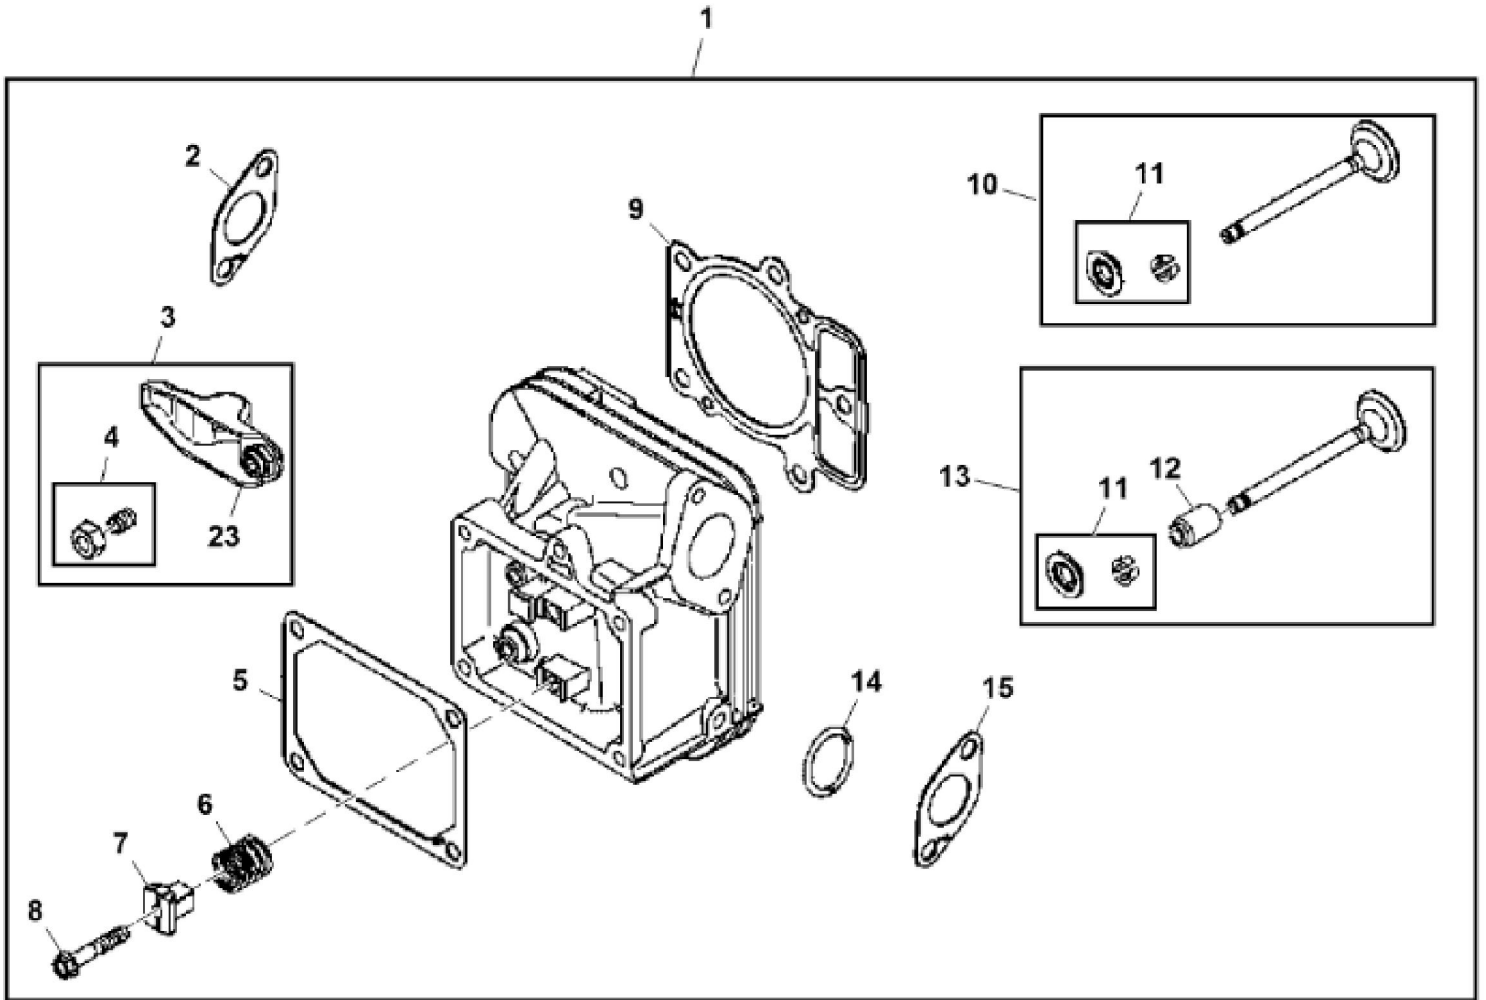

GX259277

KEY	PART NO.	PART NAME	QTY	Serial No.	REMARKS	
1	MIA13052	GASOLINE ENGINE	1	____-060000	MARKED 44T977-0018-G1	
1	MIA13053	GASOLINE ENGINE	1	060001-____	MARKED 44T977-0023-G1	
2	GY22413	PUSH PULL CABLE	1		Throttle Control	
3	GX24210	SCREW	4			

KEY	PART NO.	PART NAME	QTY	REMARKS
1	UC11104	DIPSTICK	1	SUB FOR LG499602
2	LG691031	O-RING	1	
3	LG691036	DIPSTICK	1	
4	LG691032	SEAL	1	
5	LG691037	OIL TUBE	1	
6	M153266	SCREW	1	Gear, Timing
7	LG391086S	SEAL	1	
8	MIA11778	BUSHING KIT	1	
9	LG690959	DOWEL PIN	6	
10	MIA13213	CYLINDER BLOCK	1	
11	MIA13209	RESERVOIR	1	
12	MIU12140	SCREEN	1	
13	15H638	PIPE PLUG	1	1/8"
14	MIU11958	SEAL	1	
15	LG691045	CRANK	1	
16	M142280	WASHER	1	Governor Crank
17	M142282	BUSHING	2	Governor Crank
18	M142286	RETAINER	2	
19	MIU12503	BUSHING	1	Governor Crank
20	MIU11284	SEAL	1	Governor Shaft
21	MIU14464	SCREW	1	
22	M142896	SCREW	10	Crankcase Cover, Sump
23	MIU14443	TUBE	1	
24	LG691108	SCREW	3	
25	MIU14444	COVER	1	Breather Passage
26	MIU14448	SCREW	1	Reed-Breather
27	MIU14445	VALVE	3	Reed-Breather
28	MIA13077	PLATE	1	Baffle
29	MIU14391	HOSE	1	
30	MIU14390	HOSE FITTING	1	
31	MIU12142	SCREW	3	
32	MIU12153	SEAL	1	
33	MIA11464	COVER	1	
34	MIU12143	OIL PUMP	1	
35	AM125424	OIL FILTER	1	

KEY	PART NO.	PART NAME	QTY	REMARKS	
36	PM37469	LIQUID GASKET	1		
37	LG690954	THREADED NIPPLE	1		
38	AM131611	DRAIN PLUG	1		
39	T77932	O-RING	1		
40	M144897	CAP	1		

**Suggest:**

**For more complete manuals. Please go to the home page.**

KEY	PART NO.	PART NAME	QTY	REMARKS	
1	MIA11459	CONNECTING ROD	2		
2	LG690976	SCREW	4		
3	LG222698S	SHAFT KEY	1	Flywheel	
4	MIA11457	CRANKSHAFT	1		
5	26H4	SHAFT KEY	1	1/8" X 3/8"	
6	LG690980	GEAR	1	Timing	
7	MIA11789	CAMSHAFT	1		
8	LG690977	TAPPET	4		
9	LG690975	LOCK	4		
10	MIA11458	PISTON PIN	2		
11	MIA11036	PISTON	2	Standard	
11	MIA11037	PISTON	2	0.020 inch, OS	
12	MIU11282	PISTON RING KIT	1	Standard	
12	MIU11283	PISTON RING KIT	1	0.020 inch, OS	