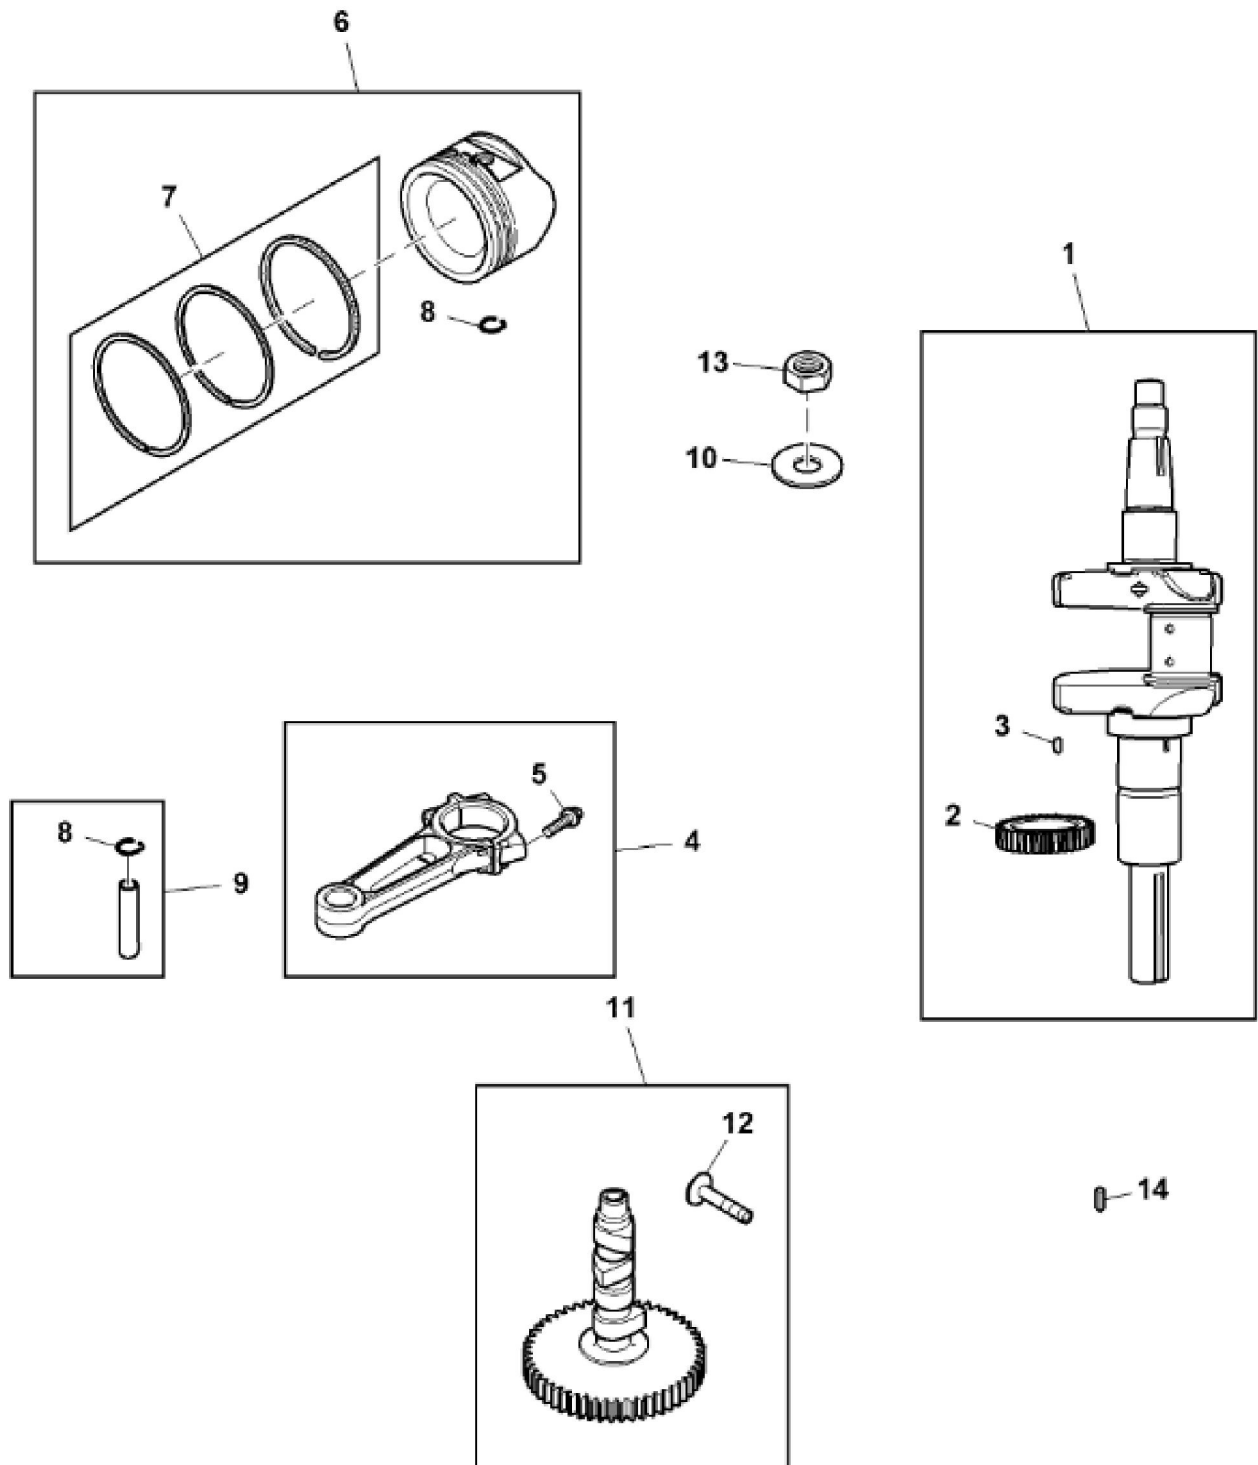

<https://www.ebooklibonline.com>

Hello dear friend!

Thank you very much for reading.

Enter the link into your browser.

The full manual is available for immediate download.

<https://www.ebooklibonline.com>

KEY	PART NO.	PART NAME	QTY	REMARKS
1	UC11104	DIPSTICK	1	SUB FOR LG499602
2	LG691031	O-RING	1	Seal
3	LG691036	DIPSTICK	1	Oil
4	LG691032	SEAL	1	Oil
5	LG691037	OIL TUBE	1	Oil Fill
6	M153266	SCREW	1	Oil Fill
7	LG391086S	SEAL	1	
8	MIA11778	SEAL KIT	1	Bushing
9	UC12131	PIN	1	Locating
10	MIA13213	CYLINDER	1	
10	MIA13208	CYLINDER	1	Not for USA
11	MIA13209	RESERVOIR	1	Engine
12	PM37469	LIQUID GASKET	1	Crankcase
13	15H638	PIPE PLUG	1	1/8"
14	MIU11958	SEAL	1	
15	LG691045	CRANK	1	Governor
16	M142280	WASHER	1	Governor Crank
17	M142282	BUSHING	2	
18	M142286	RETAINER	2	
19	MIU12503	BUSHING	1	
20	MIU11284	SEAL	1	Governor Shaft
21	LG690954	THREADED NIPPLE	1	Oil Filter
22	15H623	PIPE PLUG	1	3/8", Oil Drain
23	MIU12140	SCREEN	1	
24	M142896	SCREW	10	
25	AM125424	OIL FILTER	1	
26	MIU14391	HOSE	1	Oil Drain
27	MIU14390	HOSE FITTING	1	
28	MIU12143	OIL PUMP	1	
29	MIU12153	SEAL	1	
30	MIA11464	COVER	1	
31	MIU12142	SCREW	3	
32	LG690959	DOWEL PIN	2	

Thank you so much for reading

KEY	PART NO.	PART NAME	QTY	Serial No.	REMARKS
1	MIA11457	CRANKSHAFT	1		
2	LG690980	GEAR	1		Timing
3	26H4	SHAFT KEY	1		1/8" X 3/8", Woodruff
4	MIA11459	CONNECTING ROD	2		
5	LG690976	SCREW	4		
6	MIA10996	PISTON	2	____-060000	ASSY, Standard
6	MIA11036	PISTON	2	060001-____	ASSY, Standard
6	MIA11788	PISTON	2	____-060000	0.50 mm
6	MIA11037	PISTON	2	060001-____	0.50 mm
7	MIU11282	PISTON RING KIT	2		Standard
7	MIU11283	PISTON RING KIT	2		0.50 mm
8	LG690975	LOCK	4		Piston Pin
9	MIA11458	PISTON PIN	2		
10	LG691056	WASHER	1		Flywheel
11	MIA11789	CAMSHAFT	1		Valve
12	LG690977	TAPPET	4		
13	14H810	NUT	1		7/8"
14	LG222698S	SHAFT KEY	1		Flywheel