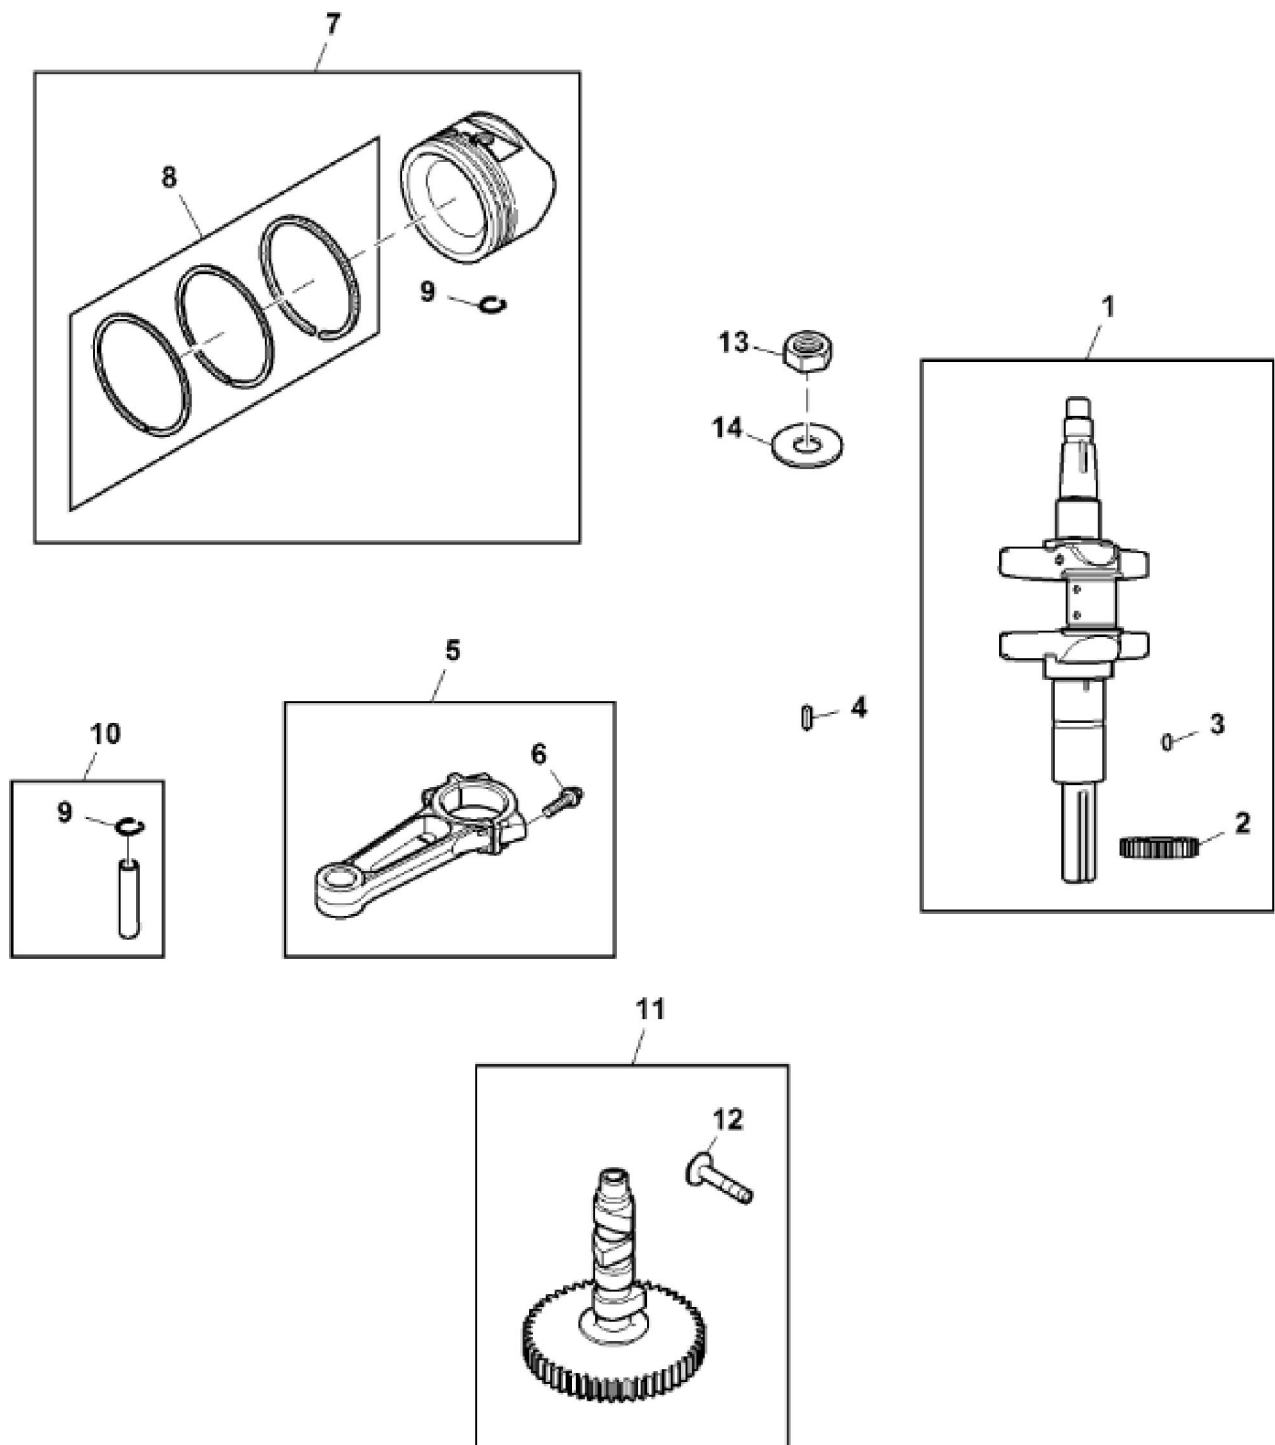

GX259276

KEY	PART NO.	PART NAME	QTY	Serial No.	REMARKS
1	MIA12772	GASOLINE ENGINE	1	____-060000	MARKED 44S677-026-G1; 48" / 54" Mower Deck; For USA
1	MIA12883	GASOLINE ENGINE	1	060001-____	MARKED 44U677- 0001- G1; 48" / 54" Mower Deck; For USA
1	MIA12773	GASOLINE ENGINE	1	____-060000	MARKED 40S877-0018-B1; 48" Mower Deck; Not for USA
1	MIA12884	GASOLINE ENGINE	1	060001-____	MARKED 40U877- 0001- B1; 48" Mower Deck; Not for USA
2	GY22413	PUSH PULL CABLE	1		Throttle Control
3	GX24210	SCREW	4		
4	MIA11662	COVER	1		

Thank you so much for reading

KEY	PART NO.	PART NAME	QTY	Serial No.	REMARKS
1	MIA11457	CRANKSHAFT	1		
2	LG690980	GEAR	1		Timing
3	26H4	SHAFT KEY	1		1/8" X 3/8", Woodruff
4	MIA11459	CONNECTING ROD	2		
5	LG690976	SCREW	4		
6	MIA10996	PISTON	2	____-060000	ASSY, Standard
6	MIA11036	PISTON	2	060001-____	ASSY, Standard
6	MIA11788	PISTON	2	____-060000	0.50 mm
6	MIA11037	PISTON	2	060001-____	0.50 mm
7	MIU11282	PISTON RING KIT	2		Standard
7	MIU11283	PISTON RING KIT	2		0.50 mm
8	LG690975	LOCK	4		Piston Pin
9	MIA11458	PISTON PIN	2		
10	LG691056	WASHER	1		Flywheel
11	MIA11789	CAMSHAFT	1		Valve
12	LG690977	TAPPET	4		
13	14H810	NUT	1		7/8"
14	LG222698S	SHAFT KEY	1		Flywheel