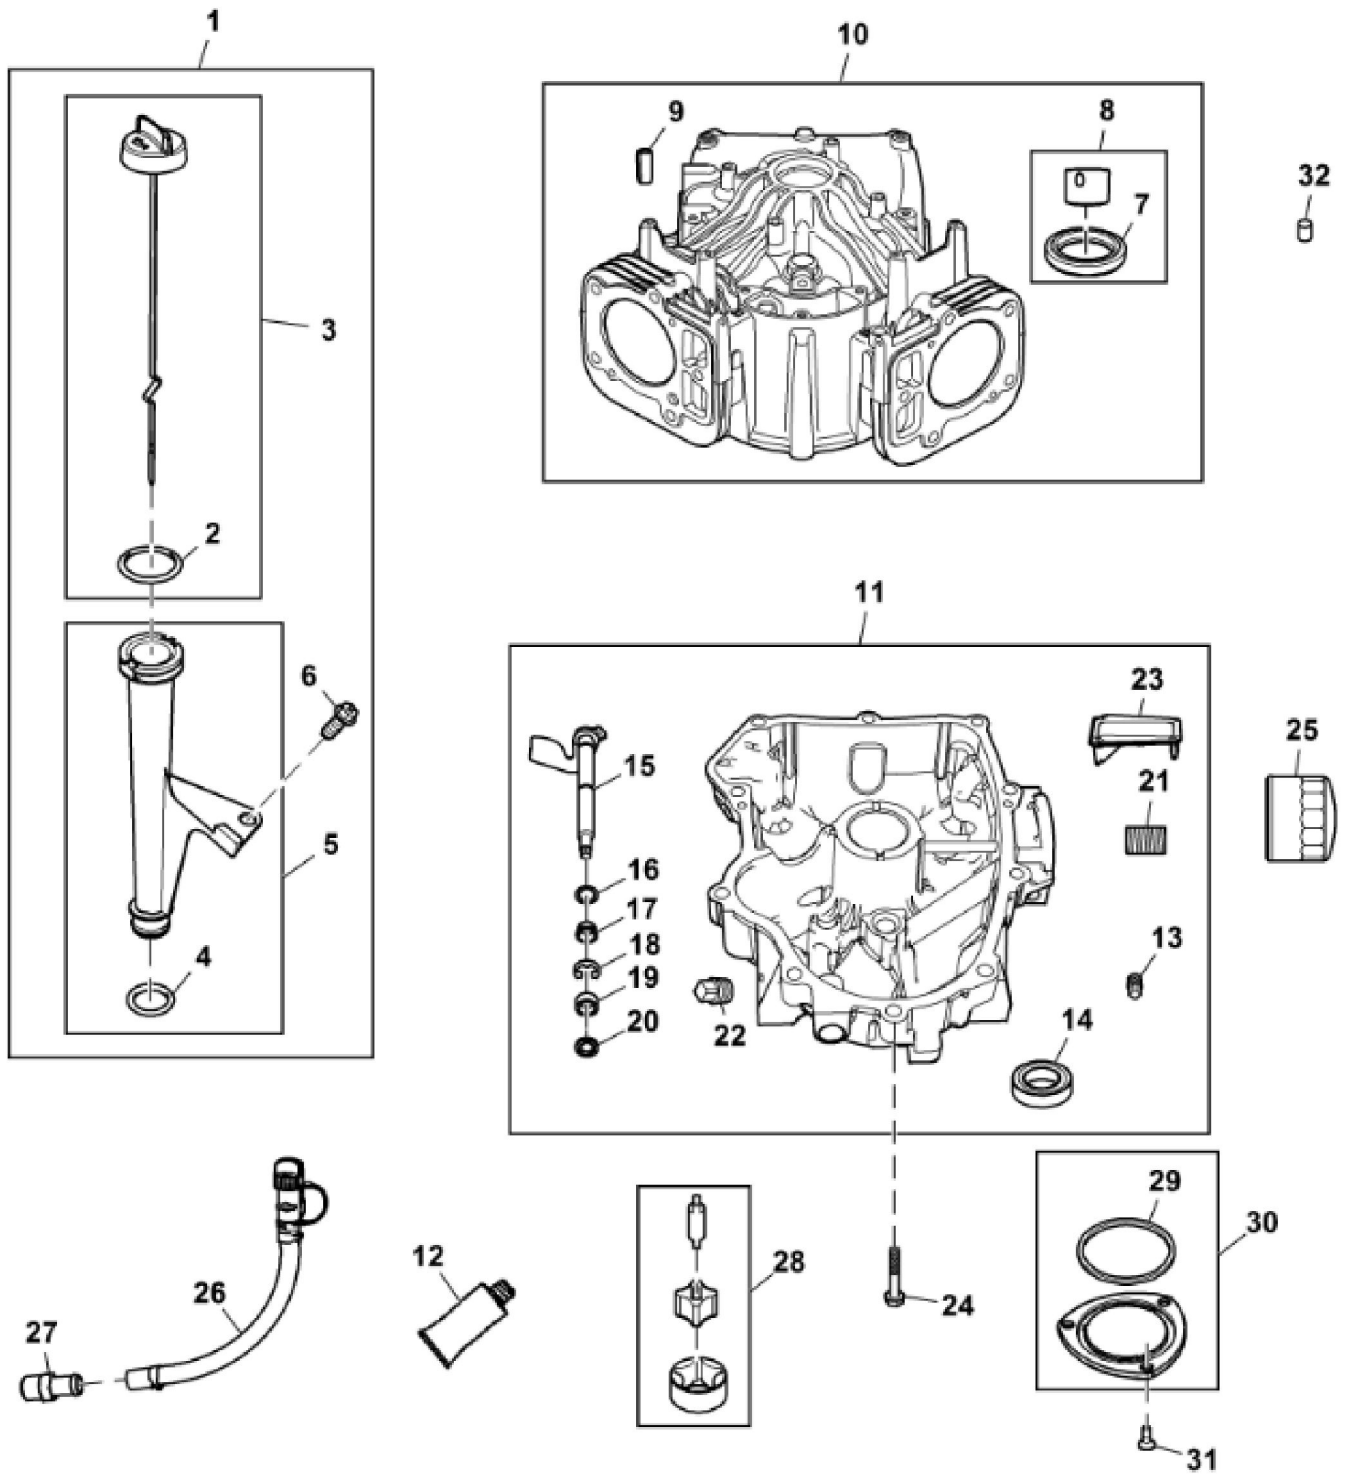

KEY	PART NO.	PART NAME	QTY	REMARKS
1	UC11104	DIPSTICK	1	SUB FOR LG499602
2	LG691031	O-RING	1	Seal
3	LG691036	DIPSTICK	1	Oil
4	LG691032	SEAL	1	Oil
5	LG691037	OIL TUBE	1	Oil Fill
6	M153266	SCREW	1	Oil Fill
7	LG391086S	SEAL	1	
8	MIA11778	SEAL KIT	1	Bushing
9	UC12131	PIN	1	Locating
10	MIA13213	CYLINDER	1	
10	MIA13208	CYLINDER	1	Not for USA
11	MIA13209	RESERVOIR	1	Engine
12	PM37469	LIQUID GASKET	1	Crankcase
13	15H638	PIPE PLUG	1	1/8"
14	MIU11958	SEAL	1	
15	LG691045	CRANK	1	Governor
16	M142280	WASHER	1	Governor Crank
17	M142282	BUSHING	2	
18	M142286	RETAINER	2	
19	MIU12503	BUSHING	1	
20	MIU11284	SEAL	1	Governor Shaft
21	LG690954	THREADED NIPPLE	1	Oil Filter
22	15H623	PIPE PLUG	1	3/8", Oil Drain
23	MIU12140	SCREEN	1	
24	M142896	SCREW	10	
25	AM125424	OIL FILTER	1	
26	MIU14391	HOSE	1	Oil Drain
27	MIU14390	HOSE FITTING	1	
28	MIU12143	OIL PUMP	1	
29	MIU12153	SEAL	1	
30	MIA11464	COVER	1	
31	MIU12142	SCREW	3	
32	LG690959	DOWEL PIN	2