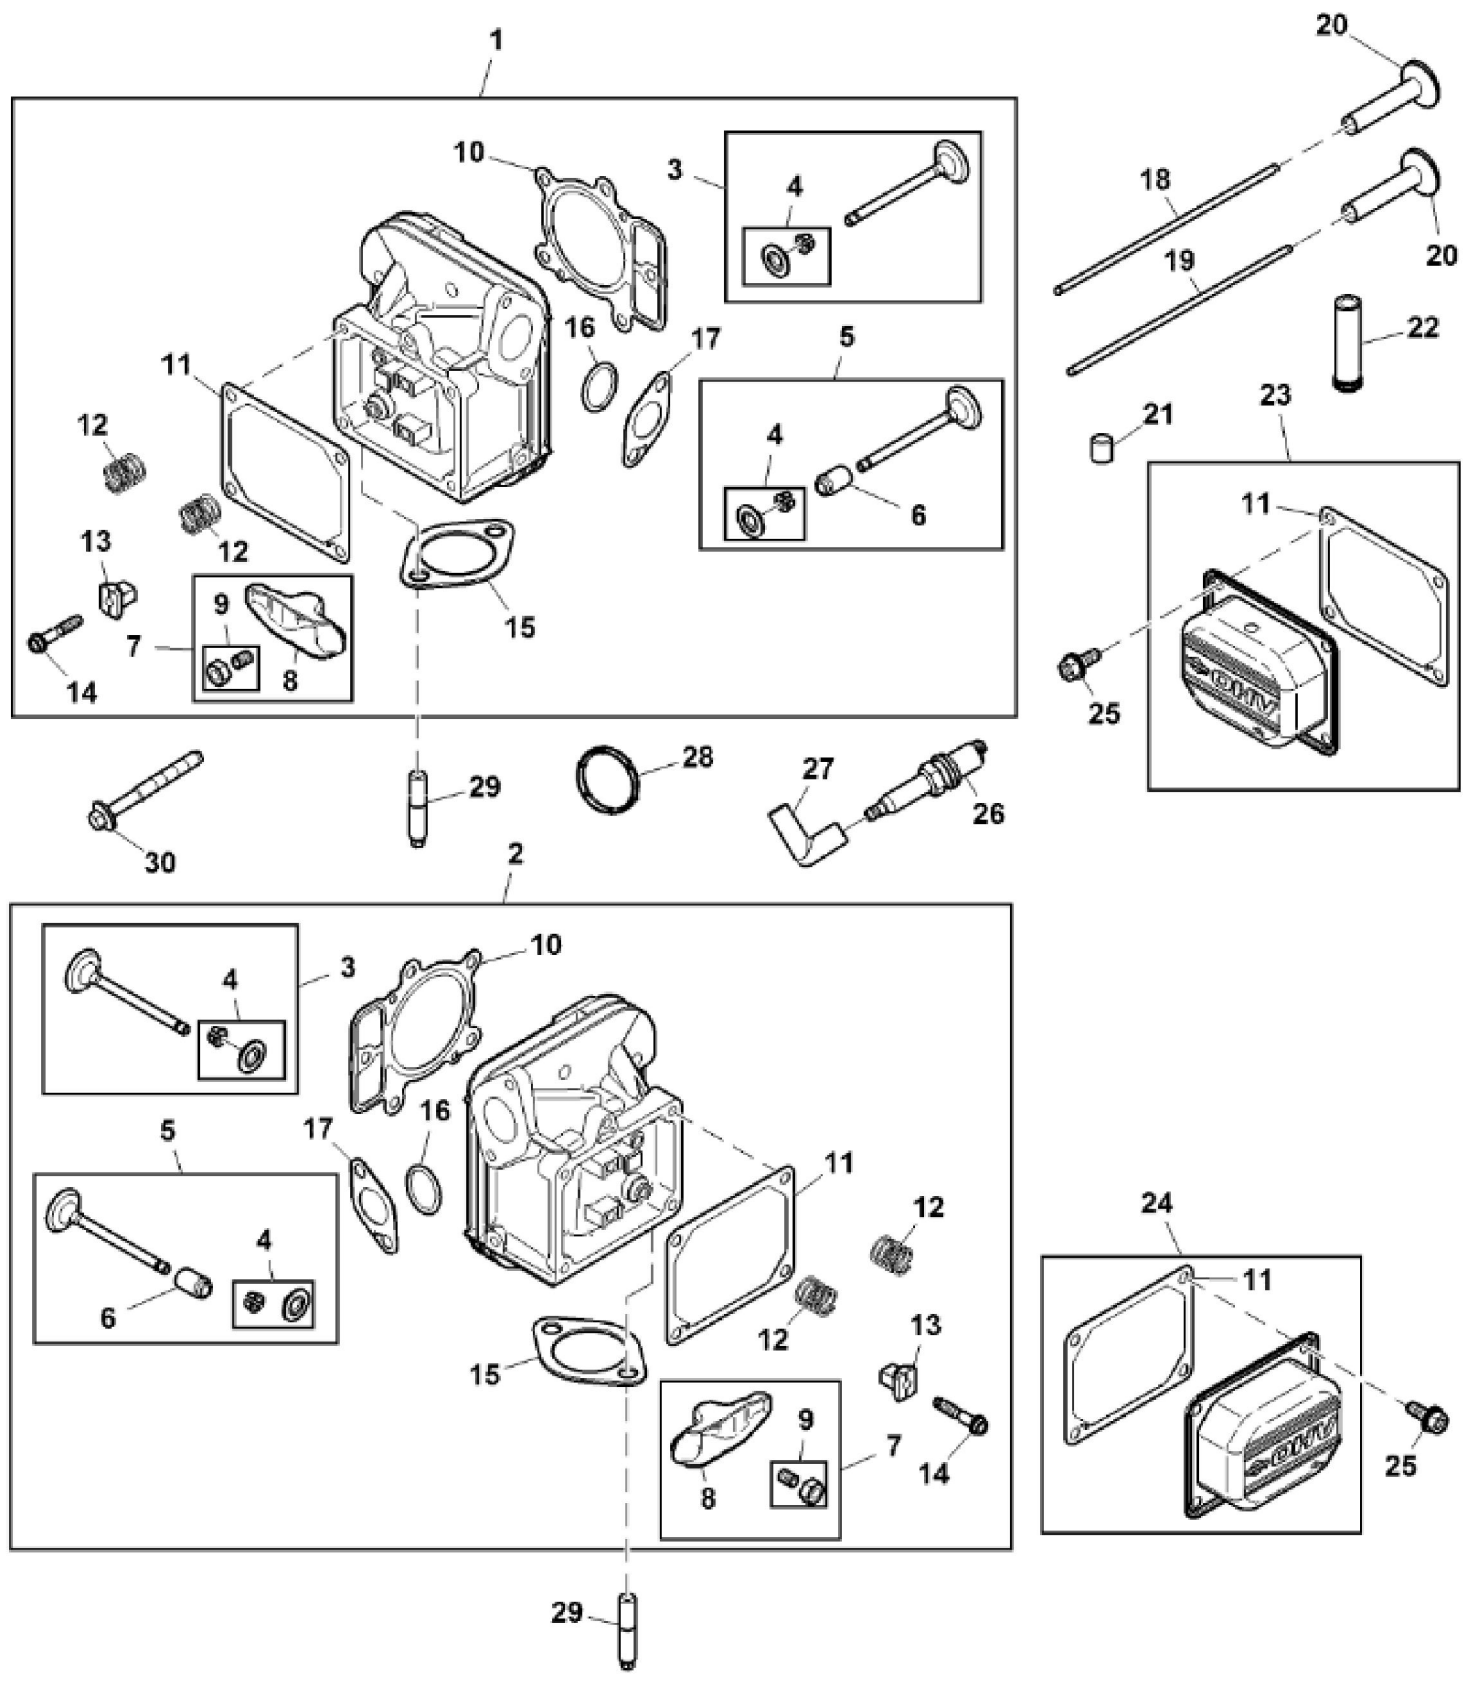

GX291152

KEY	PART NO.	PART NAME	QTY	Serial No.	REMARKS
1	MIA12771	GASOLINE ENGINE	1	____-060000	MARKED 44N677-0011-G1
1	MIA12882	GASOLINE ENGINE	1	060001-____	MARKED 44N677-0030-G1
2	MIA11662	COVER	1		
3	AUC10046	CONTROL	1	____-060000	SUB FOR GY22318; Throttle
3	AUC10079	CONTROL	1	060001-____	SUB FOR GY22318; Throttle
4	GX23580	SCREW	3		
5	GX24210	SCREW	4		
6	LG690970	GASKET	2		
7	14M7298	FLANGE NUT	4		M8
8	14H786	NUT	1		1/4"

KEY	PART NO.	PART NAME	QTY	Serial No.	REMARKS
1	UC11104	DIPSTICK	1		SUB FOR LG499602; ASSY
2	LG691036	DIPSTICK	1		
3	LG691031	O-RING	1		
4	LG691037	OIL TUBE	1		Oil Fill
5	LG691032	SEAL	1		
6	M153266	SCREW	1		
7	MIA13213	CYLINDER	1	____-060000	
7	MIA13208	CYLINDER	1	060001-____	
8	MIA11778	SEAL KIT	1		
9	LG391086S	SEAL	1		
10	MIA13209	RESERVOIR	1	____-060000	Engine
10	AUC11084	RESERVOIR	1	060001-____	
11	LG691045	CRANK	1		Governor
12	M142280	WASHER	1		Governor Crank
13	M142282	BUSHING	2		
14	M142286	RETAINER	2		
15	MIU12503	BUSHING	1		
16	MIU11284	SEAL	1		Governor Shaft
17	MIU11958	SEAL	1		
18	LG690954	THREADED NIPPLE	1		Oil Filter
19	15H623	PIPE PLUG	1		3/8"
20	MIU12140	SCREEN	1		
21	15H638	PIPE PLUG	1		1/8"
22	AM125424	OIL FILTER	1		Engine
23	PM37469	LIQUID GASKET	1		Crankcase
24	M142896	SCREW	10		
25	MIU14391	HOSE	1		Oil Drain
26	MIU14390	HOSE FITTING	1		
27	MIU12143	OIL PUMP	1		
28	MIA11464	COVER	1		Oil Pump
29	MIU12153	SEAL	1		
30	MIU12142	SCREW	3		
31	LG690959	DOWEL PIN	2		
32	UC12131	PIN	1		

Thank you so much for reading

KEY	PART NO.	PART NAME	QTY	REMARKS	
1	MIA11457	CRANKSHAFT	1		
2	LG690980	GEAR	1	Timing	
3	26H4	SHAFT KEY	1	1/8" X 3/8", Woodruff	
4	LG222698S	SHAFT KEY	1	Flywheel	
5	MIA11459	CONNECTING ROD	2		
6	LG690976	SCREW	4	Connecting Rod	
7	MIA10996	PISTON	2	ASSY, STD	
7	MIA11788	PISTON	2	0.50 mm	
8	MIU11282	PISTON RING KIT	2	STD	
8	MIU11283	PISTON RING KIT	2	0.50 mm	
9	LG690975	LOCK	2	Piston Pin	
10	MIA11458	PISTON PIN	2		
11	MIA10916	CAMSHAFT	1		
12	LG690977	TAPPET	4	Valve	
13	14H810	NUT	1	7/8"	
14	LG691056	WASHER	1	Flywheel	