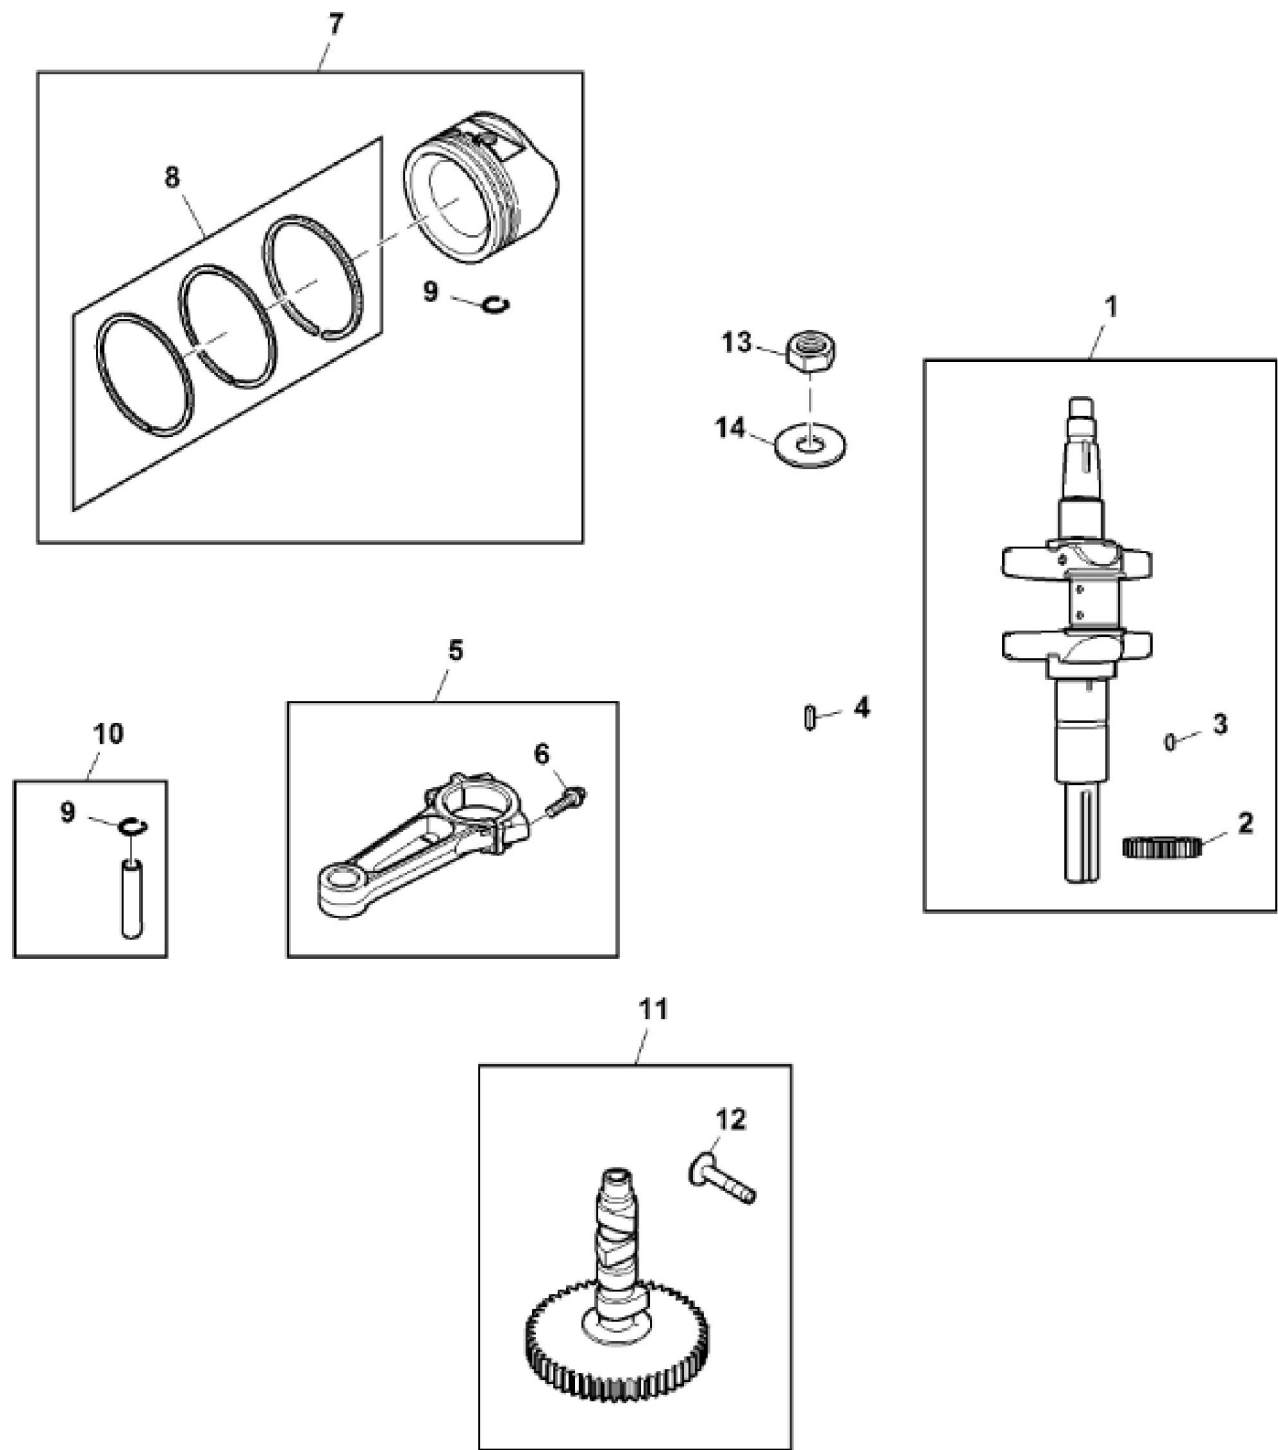

GX291152

KEY	PART NO.	PART NAME	QTY	Serial No.	REMARKS
1	MIA12771	GASOLINE ENGINE	1	____-060000	MARKED 44N677-0011-G1
1	MIA12882	GASOLINE ENGINE	1	060001-____	MARKED 44N677-0030-G1
2	MIA11662	COVER	1		
3	AUC10046	CONTROL	1	____-060000	SUB FOR GY22318; Throttle
3	AUC10079	CONTROL	1	060001-____	SUB FOR GY22318; Throttle
4	GX23580	SCREW	3		
5	GX24210	SCREW	4		
6	LG690970	GASKET	2		
7	14M7298	FLANGE NUT	4		M8
8	14H786	NUT	1		1/4"

KEY	PART NO.	PART NAME	QTY	Serial No.	REMARKS
1	UC11104	DIPSTICK	1		SUB FOR LG499602; ASSY
2	LG691036	DIPSTICK	1		
3	LG691031	O-RING	1		
4	LG691037	OIL TUBE	1		Oil Fill
5	LG691032	SEAL	1		
6	M153266	SCREW	1		
7	MIA13213	CYLINDER	1	____-060000	
7	MIA13208	CYLINDER	1	060001-____	
8	MIA11778	SEAL KIT	1		
9	LG391086S	SEAL	1		
10	MIA13209	RESERVOIR	1	____-060000	Engine
10	AUC11084	RESERVOIR	1	060001-____	
11	LG691045	CRANK	1		Governor
12	M142280	WASHER	1		Governor Crank
13	M142282	BUSHING	2		
14	M142286	RETAINER	2		
15	MIU12503	BUSHING	1		
16	MIU11284	SEAL	1		Governor Shaft
17	MIU11958	SEAL	1		
18	LG690954	THREADED NIPPLE	1		Oil Filter
19	15H623	PIPE PLUG	1		3/8"
20	MIU12140	SCREEN	1		
21	15H638	PIPE PLUG	1		1/8"
22	AM125424	OIL FILTER	1		Engine
23	PM37469	LIQUID GASKET	1		Crankcase
24	M142896	SCREW	10		
25	MIU14391	HOSE	1		Oil Drain
26	MIU14390	HOSE FITTING	1		
27	MIU12143	OIL PUMP	1		
28	MIA11464	COVER	1		Oil Pump
29	MIU12153	SEAL	1		
30	MIU12142	SCREW	3		
31	LG690959	DOWEL PIN	2		
32	UC12131	PIN	1		

Thank you so much for reading

KEY	PART NO.	PART NAME	QTY	REMARKS	
1	MIA11457	CRANKSHAFT	1		
2	LG690980	GEAR	1	Timing	
3	26H4	SHAFT KEY	1	1/8" X 3/8", Woodruff	
4	LG222698S	SHAFT KEY	1	Flywheel	
5	MIA11459	CONNECTING ROD	2		
6	LG690976	SCREW	4	Connecting Rod	
7	MIA10996	PISTON	2	ASSY, STD	
7	MIA11788	PISTON	2	0.50 mm	
8	MIU11282	PISTON RING KIT	2	STD	
8	MIU11283	PISTON RING KIT	2	0.50 mm	
9	LG690975	LOCK	2	Piston Pin	
10	MIA11458	PISTON PIN	2		
11	MIA10916	CAMSHAFT	1		
12	LG690977	TAPPET	4	Valve	
13	14H810	NUT	1	7/8"	
14	LG691056	WASHER	1	Flywheel	