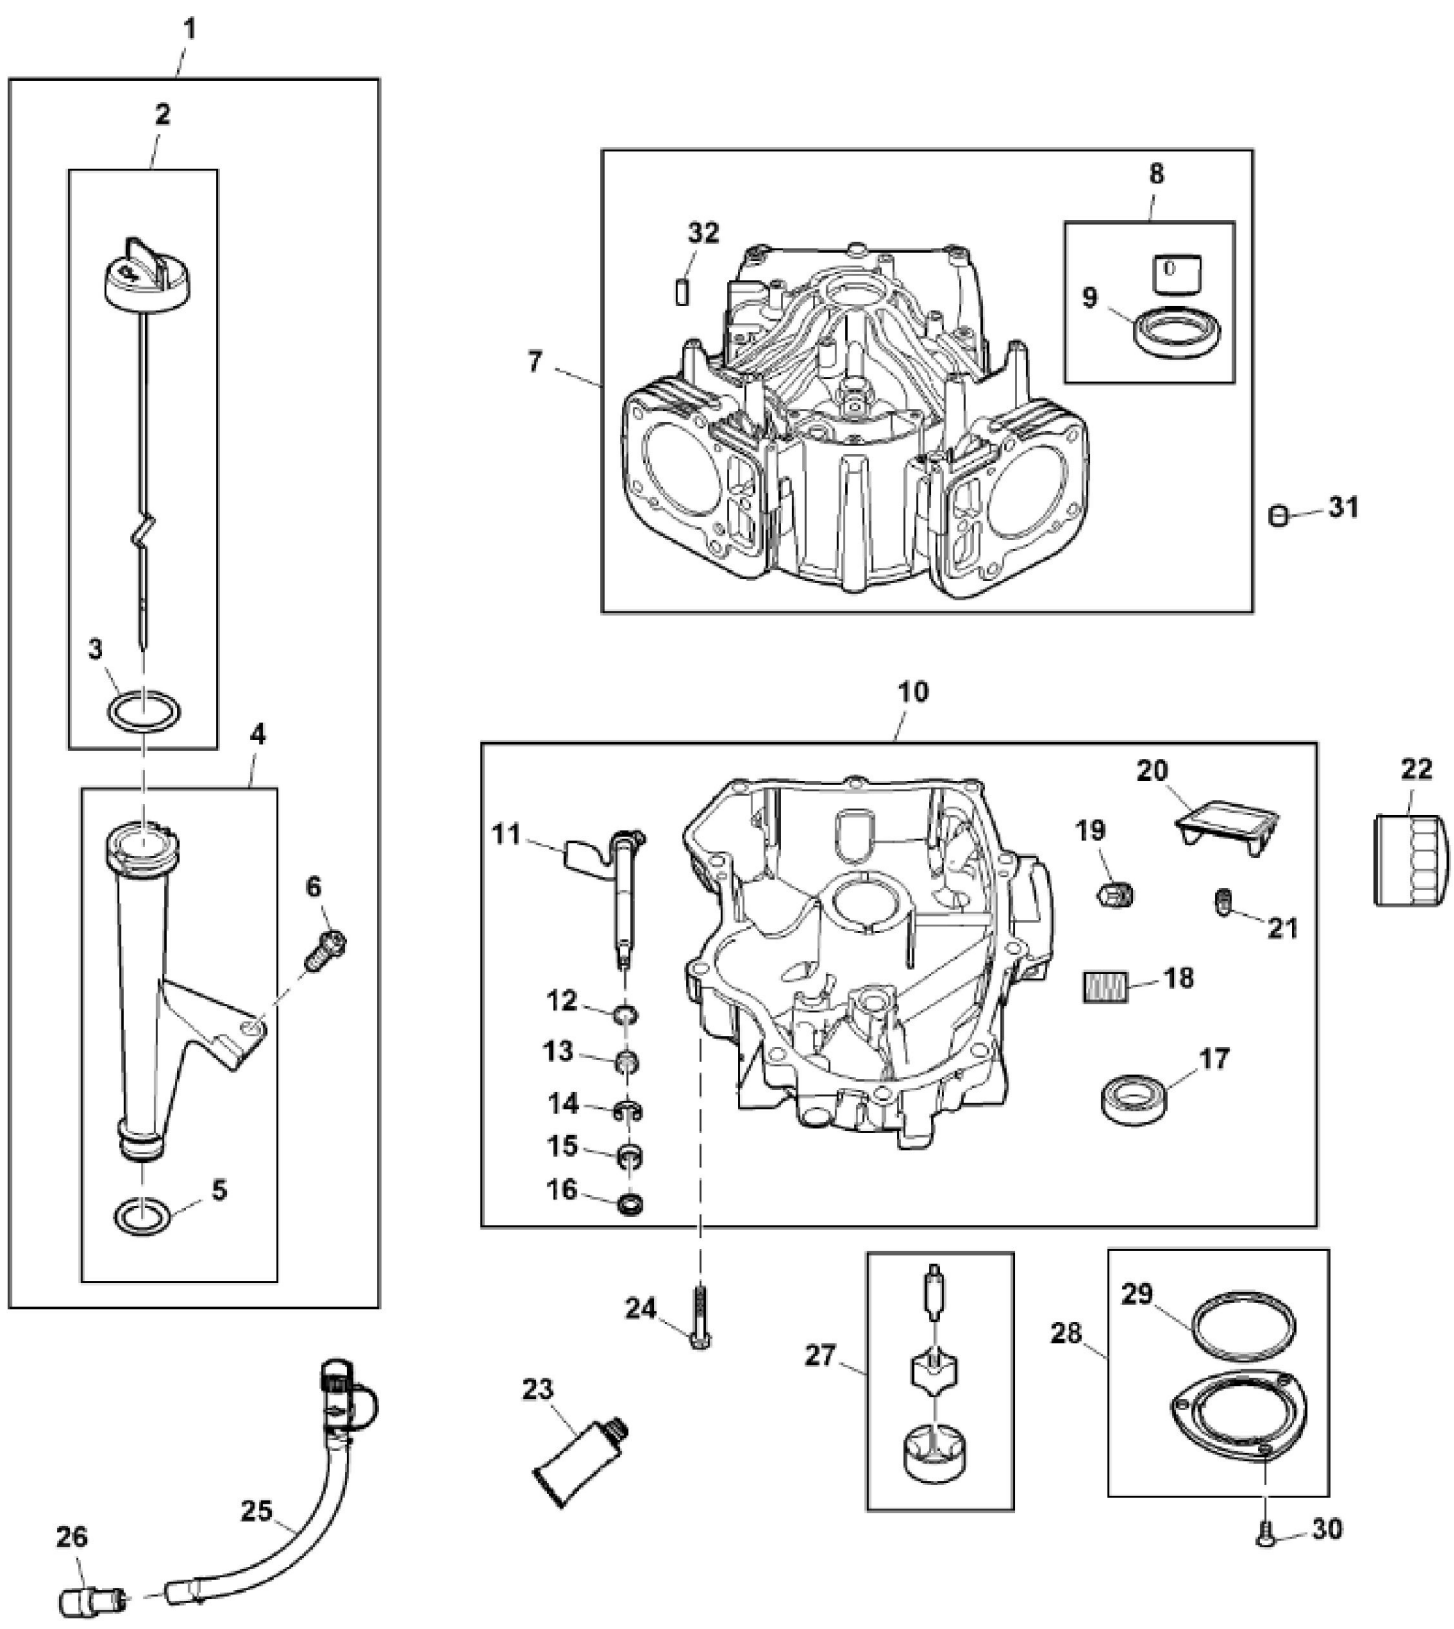

GX291158

KEY	PART NO.	PART NAME	QTY	Serial No.	REMARKS
1	UC11104	DIPSTICK	1		SUB FOR LG499602; ASSY
2	LG691036	DIPSTICK	1		
3	LG691031	O-RING	1		
4	LG691037	OIL TUBE	1		Oil Fill
5	LG691032	SEAL	1		
6	M153266	SCREW	1		
7	MIA13213	CYLINDER	1	____-060000	
7	MIA13208	CYLINDER	1	060001-____	
8	MIA11778	SEAL KIT	1		
9	LG391086S	SEAL	1		
10	MIA13209	RESERVOIR	1	____-060000	Engine
10	AUC11084	RESERVOIR	1	060001-____	
11	LG691045	CRANK	1		Governor
12	M142280	WASHER	1		Governor Crank
13	M142282	BUSHING	2		
14	M142286	RETAINER	2		
15	MIU12503	BUSHING	1		
16	MIU11284	SEAL	1		Governor Shaft
17	MIU11958	SEAL	1		
18	LG690954	THREADED NIPPLE	1		Oil Filter
19	15H623	PIPE PLUG	1		3/8"
20	MIU12140	SCREEN	1		
21	15H638	PIPE PLUG	1		1/8"
22	AM125424	OIL FILTER	1		Engine
23	PM37469	LIQUID GASKET	1		Crankcase
24	M142896	SCREW	10		
25	MIU14391	HOSE	1		Oil Drain
26	MIU14390	HOSE FITTING	1		
27	MIU12143	OIL PUMP	1		
28	MIA11464	COVER	1		Oil Pump
29	MIU12153	SEAL	1		
30	MIU12142	SCREW	3		
31	LG690959	DOWEL PIN	2		
32	UC12131	PIN	1