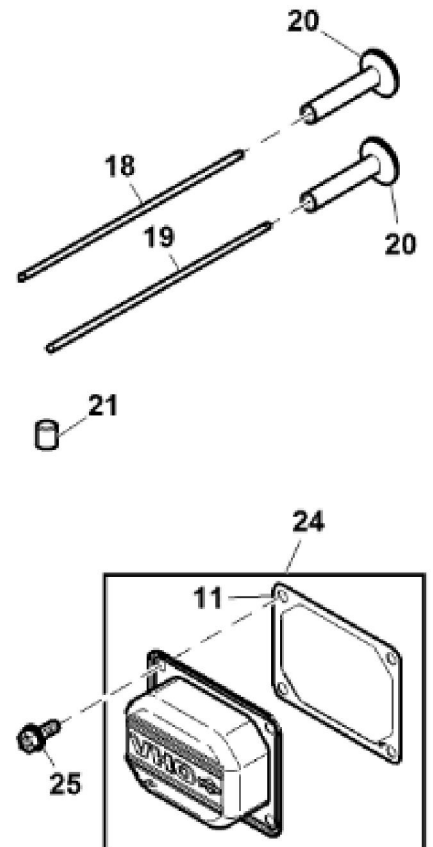

KEY	PART NO.	PART NAME	QTY	Serial No.	REMARKS
1	UC11104	DIPSTICK	1		SUB FOR LG499602
2	LG691036	DIPSTICK	1		
3	LG691031	O-RING	1		
4	LG691037	OIL TUBE	1		
5	LG691032	SEAL	1		
6	M153266	SCREW	1		
7	MIA13208	CYLINDER	1		
8	MIA11778	SEAL KIT	1		
9	LG391086S	SEAL	1		
10	MIA13209	RESERVOIR	1		
11	LG691045	CRANK	1		
12	M142280	WASHER	1		
13	M142282	BUSHING	2		
14	M142286	RETAINER	2		
15	MIU12503	BUSHING	1		
16	MIU11284	SEAL	1		
17	MIU11958	SEAL	1		Oil
18	LG690954	THREADED NIPPLE	1		Oil Filter
19	LG690946	DRAIN PLUG	1		
20	MIU12140	SCREEN	1		
21	15H638	PIPE PLUG	1		1/8"
22	AM125424	OIL FILTER	1		Engine
23	PM37469	LIQUID GASKET	1		Crankcase
24	M142896	SCREW	10		
25	MIU14391	HOSE	1		Oil Drain
26	MIU14390	HOSE FITTING	1		
27	MIU12143	OIL PUMP	1		
28	MIA11464	COVER	1		Oil Pump
29	MIU12153	SEAL	1		
30	MIU12142	SCREW	3		
31	LG690959	DOWEL PIN	2	060001-_____	
32	UC12131	PIN	1	060001-_____	

Thank you so much for reading

KEY	PART NO.	PART NAME	QTY	REMARKS
1	MIA11457	CRANKSHAFT	1	
2	LG690980	GEAR	1	Timing
3	26H4	SHAFT KEY	1	1/8" X 3/8", Woodruff
4	LG222698S	SHAFT KEY	1	Flywheel
5	MIA11459	CONNECTING ROD	2	
6	LG690976	SCREW	4	Connecting Rod
7	MIA11346	PISTON	2	ASSY, Standard
7	MIA11102	PISTON	2	.020" (.50 MM) OS, ASSY
8	MIU12013	PISTON RING KIT	2	Standard
8	MIU12161	PISTON RING KIT	2	.020" (.50 MM) OS
9	LG690975	LOCK	2	Piston Pin
10	MIA11458	PISTON PIN	2	
11	MIA10916	CAMSHAFT	1	For USA and Canada
11	M151221	CAMSHAFT	1	Not for USA and Canada
12	LG690977	TAPPET	4	Valve
13	14H810	NUT	1	7/8"
14	LG691056	WASHER	1	Flywheel