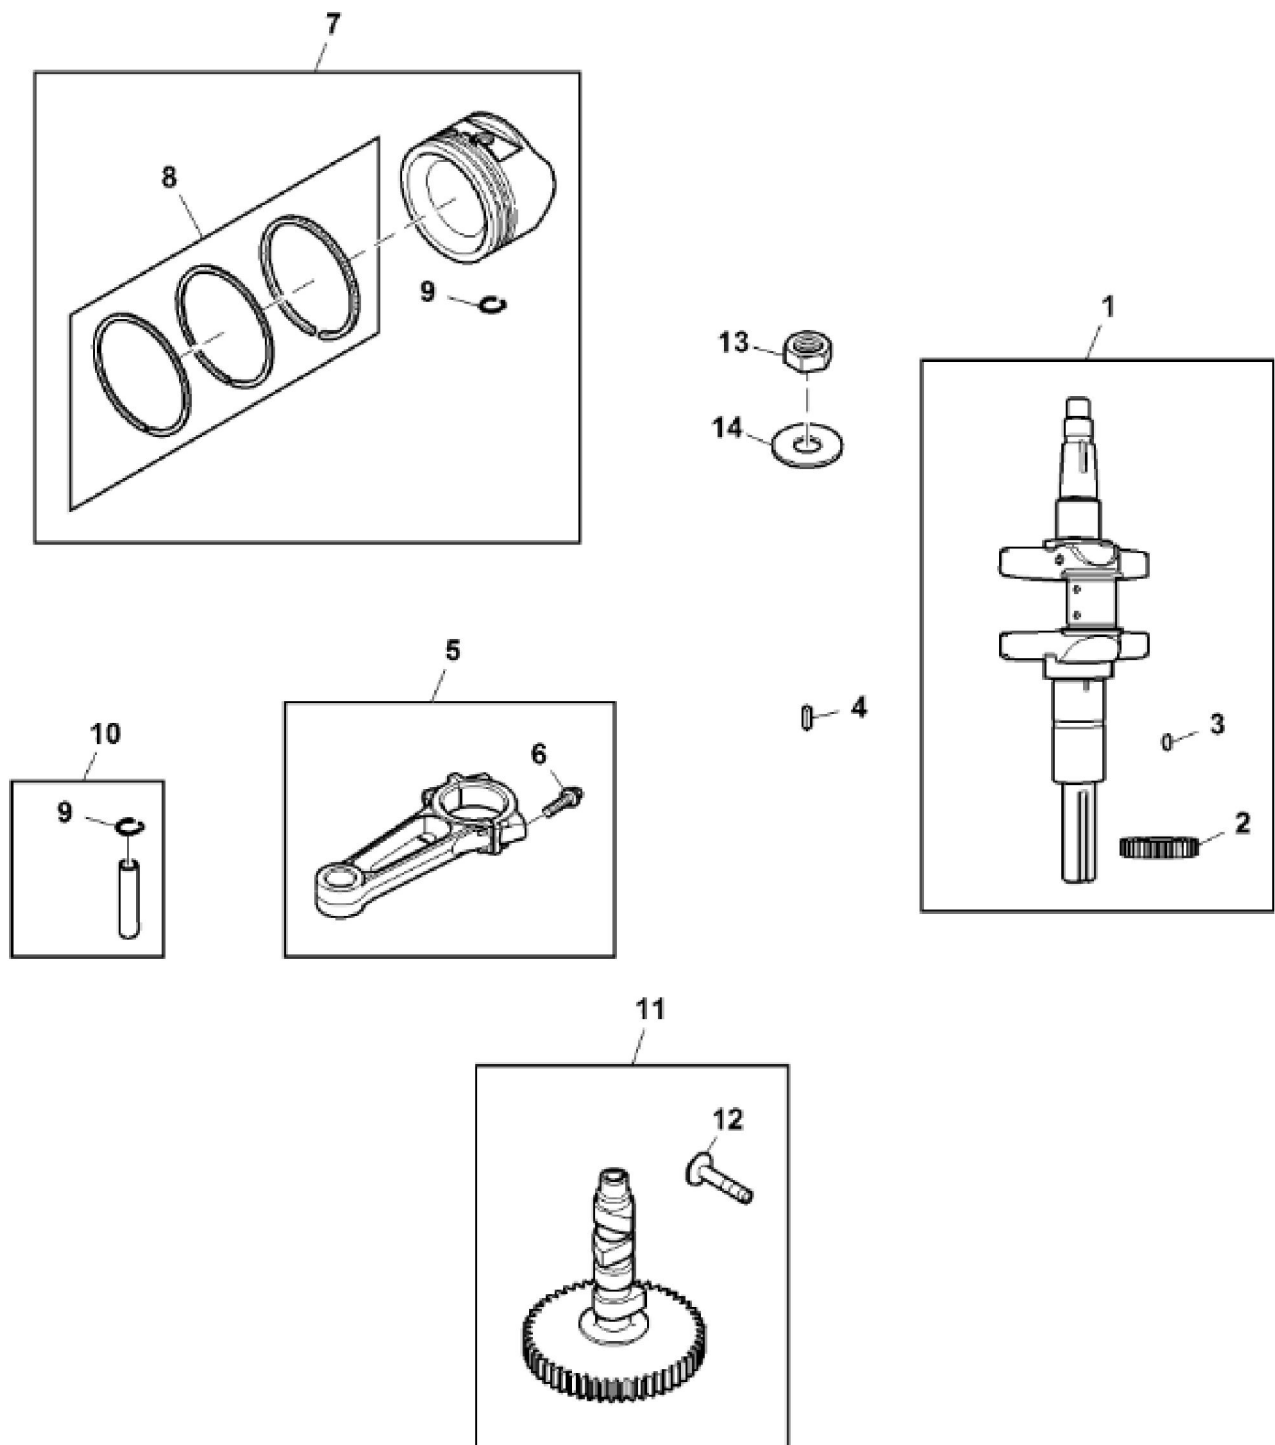

KEY	PART NO.	PART NAME	QTY	Serial No.	REMARKS
1	UC11104	DIPSTICK	1		SUB FOR LG499602
2	LG691036	DIPSTICK	1		
3	LG691031	O-RING	1		
4	LG691037	OIL TUBE	1		
5	LG691032	SEAL	1		
6	M153266	SCREW	1		
7	MIA13208	CYLINDER	1		
8	MIA11778	SEAL KIT	1		
9	LG391086S	SEAL	1		
10	MIA13209	RESERVOIR	1		
11	LG691045	CRANK	1		
12	M142280	WASHER	1		
13	M142282	BUSHING	2		
14	M142286	RETAINER	2		
15	MIU12503	BUSHING	1		
16	MIU11284	SEAL	1		
17	MIU11958	SEAL	1		Oil
18	LG690954	THREADED NIPPLE	1		Oil Filter
19	LG690946	DRAIN PLUG	1		
20	MIU12140	SCREEN	1		
21	15H638	PIPE PLUG	1		1/8"
22	AM125424	OIL FILTER	1		Engine
23	PM37469	LIQUID GASKET	1		Crankcase
24	M142896	SCREW	10		
25	MIU14391	HOSE	1		Oil Drain
26	MIU14390	HOSE FITTING	1		
27	MIU12143	OIL PUMP	1		
28	MIA11464	COVER	1		Oil Pump
29	MIU12153	SEAL	1		
30	MIU12142	SCREW	3		
31	LG690959	DOWEL PIN	2	060001-_____	
32	UC12131	PIN	1	060001-_____	

Thank you so much for reading

KEY	PART NO.	PART NAME	QTY	REMARKS
1	MIA11457	CRANKSHAFT	1	
2	LG690980	GEAR	1	Timing
3	26H4	SHAFT KEY	1	1/8" X 3/8", Woodruff
4	LG222698S	SHAFT KEY	1	Flywheel
5	MIA11459	CONNECTING ROD	2	
6	LG690976	SCREW	4	Connecting Rod
7	MIA11346	PISTON	2	ASSY, Standard
7	MIA11102	PISTON	2	.020" (.50 MM) OS, ASSY
8	MIU12013	PISTON RING KIT	2	Standard
8	MIU12161	PISTON RING KIT	2	.020" (.50 MM) OS
9	LG690975	LOCK	2	Piston Pin
10	MIA11458	PISTON PIN	2	
11	MIA10916	CAMSHAFT	1	For USA and Canada
11	M151221	CAMSHAFT	1	Not for USA and Canada
12	LG690977	TAPPET	4	Valve
13	14H810	NUT	1	7/8"
14	LG691056	WASHER	1	Flywheel