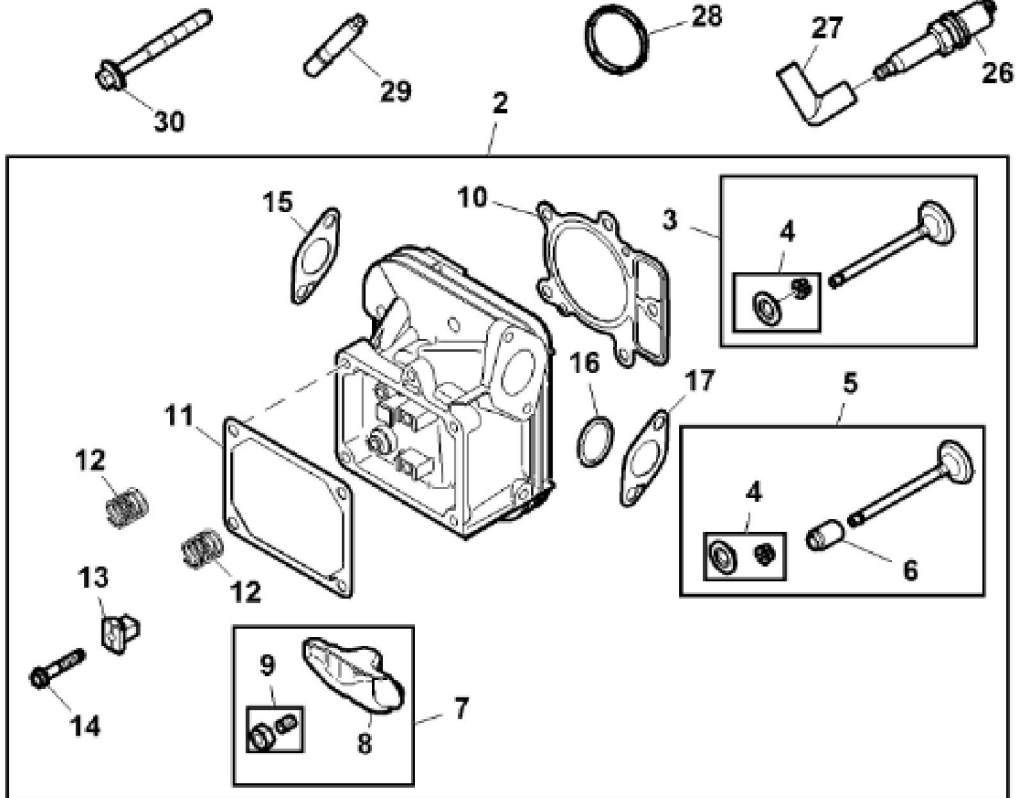

KEY	PART NO.	PART NAME	QTY	Serial No.	REMARKS
1	UC11104	DIPSTICK	1		SUB FOR LG499602
2	LG691036	DIPSTICK	1		
3	LG691031	O-RING	1		
4	LG691037	OIL TUBE	1		
5	LG691032	SEAL	1		
6	M153266	SCREW	1		
7	MIA13208	CYLINDER	1		
8	MIA11778	SEAL KIT	1		
9	LG391086S	SEAL	1		
10	MIA13209	RESERVOIR	1		
11	LG691045	CRANK	1		
12	M142280	WASHER	1		
13	M142282	BUSHING	2		
14	M142286	RETAINER	2		
15	MIU12503	BUSHING	1		
16	MIU11284	SEAL	1		
17	MIU11958	SEAL	1		Oil
18	LG690954	THREADED NIPPLE	1		Oil Filter
19	LG690946	DRAIN PLUG	1		
20	MIU12140	SCREEN	1		
21	15H638	PIPE PLUG	1		1/8"
22	AM125424	OIL FILTER	1		Engine
23	PM37469	LIQUID GASKET	1		Crankcase
24	M142896	SCREW	10		
25	MIU14391	HOSE	1		Oil Drain
26	MIU14390	HOSE FITTING	1		
27	MIU12143	OIL PUMP	1		
28	MIA11464	COVER	1		Oil Pump
29	MIU12153	SEAL	1		
30	MIU12142	SCREW	3		
31	LG690959	DOWEL PIN	2	060001-_____	
32	UC12131	PIN	1	060001-_____	

Thank you so much for reading

KEY	PART NO.	PART NAME	QTY	REMARKS
1	MIA11457	CRANKSHAFT	1	
2	LG690980	GEAR	1	Timing
3	26H4	SHAFT KEY	1	1/8" X 3/8", Woodruff
4	LG222698S	SHAFT KEY	1	Flywheel
5	MIA11459	CONNECTING ROD	2	
6	LG690976	SCREW	4	Connecting Rod
7	MIA11346	PISTON	2	ASSY, Standard
7	MIA11102	PISTON	2	.020" (.50 MM) OS, ASSY
8	MIU12013	PISTON RING KIT	2	Standard
8	MIU12161	PISTON RING KIT	2	.020" (.50 MM) OS
9	LG690975	LOCK	2	Piston Pin
10	MIA11458	PISTON PIN	2	
11	MIA10916	CAMSHAFT	1	For USA and Canada
11	M151221	CAMSHAFT	1	Not for USA and Canada
12	LG690977	TAPPET	4	Valve
13	14H810	NUT	1	7/8"
14	LG691056	WASHER	1	Flywheel