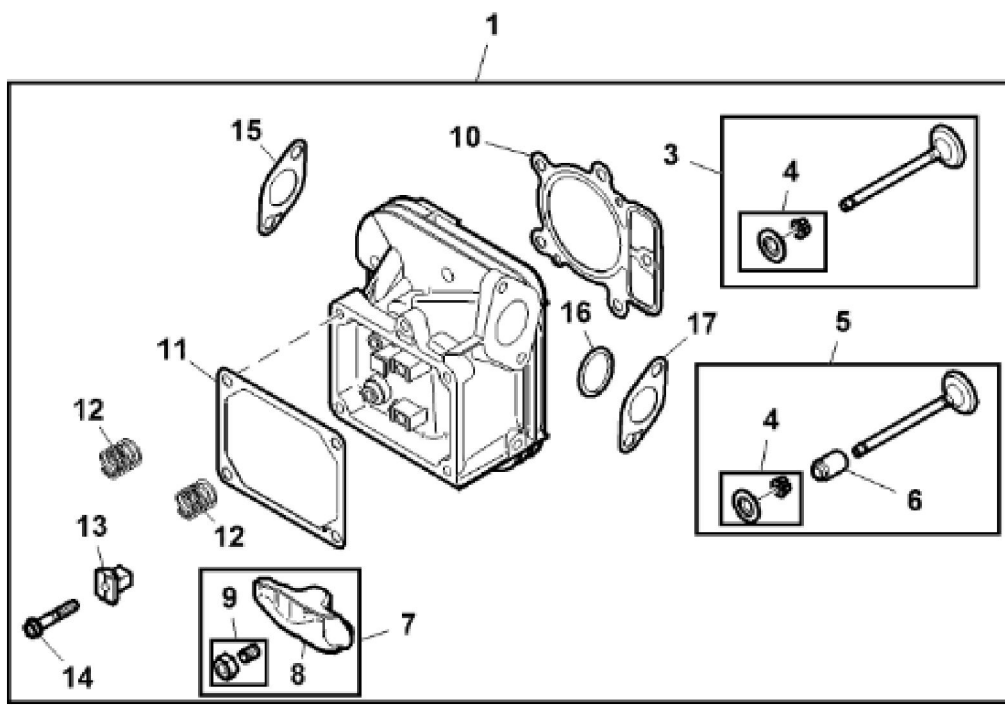

KEY	PART NO.	PART NAME	QTY	Serial No.	REMARKS
1	UC11104	DIPSTICK	1		SUB FOR LG499602
2	LG691036	DIPSTICK	1		
3	LG691031	O-RING	1		
4	LG691037	OIL TUBE	1		
5	LG691032	SEAL	1		
6	M153266	SCREW	1		
7	MIA13208	CYLINDER	1		
8	MIA11778	SEAL KIT	1		
9	LG391086S	SEAL	1		
10	MIA13209	RESERVOIR	1		
11	LG691045	CRANK	1		
12	M142280	WASHER	1		
13	M142282	BUSHING	2		
14	M142286	RETAINER	2		
15	MIU12503	BUSHING	1		
16	MIU11284	SEAL	1		
17	MIU11958	SEAL	1		Oil
18	LG690954	THREADED NIPPLE	1		Oil Filter
19	LG690946	DRAIN PLUG	1		
20	MIU12140	SCREEN	1		
21	15H638	PIPE PLUG	1		1/8"
22	AM125424	OIL FILTER	1		Engine
23	PM37469	LIQUID GASKET	1		Crankcase
24	M142896	SCREW	10		
25	MIU14391	HOSE	1		Oil Drain
26	MIU14390	HOSE FITTING	1		
27	MIU12143	OIL PUMP	1		
28	MIA11464	COVER	1		Oil Pump
29	MIU12153	SEAL	1		
30	MIU12142	SCREW	3		
31	LG690959	DOWEL PIN	2	060001-_____	
32	UC12131	PIN	1	060001-_____	

Thank you so much for reading

KEY	PART NO.	PART NAME	QTY	REMARKS
1	MIA11457	CRANKSHAFT	1	
2	LG690980	GEAR	1	Timing
3	26H4	SHAFT KEY	1	1/8" X 3/8", Woodruff
4	LG222698S	SHAFT KEY	1	Flywheel
5	MIA11459	CONNECTING ROD	2	
6	LG690976	SCREW	4	Connecting Rod
7	MIA11346	PISTON	2	ASSY, Standard
7	MIA11102	PISTON	2	.020" (.50 MM) OS, ASSY
8	MIU12013	PISTON RING KIT	2	Standard
8	MIU12161	PISTON RING KIT	2	.020" (.50 MM) OS
9	LG690975	LOCK	2	Piston Pin
10	MIA11458	PISTON PIN	2	
11	MIA10916	CAMSHAFT	1	For USA and Canada
11	M151221	CAMSHAFT	1	Not for USA and Canada
12	LG690977	TAPPET	4	Valve
13	14H810	NUT	1	7/8"
14	LG691056	WASHER	1	Flywheel