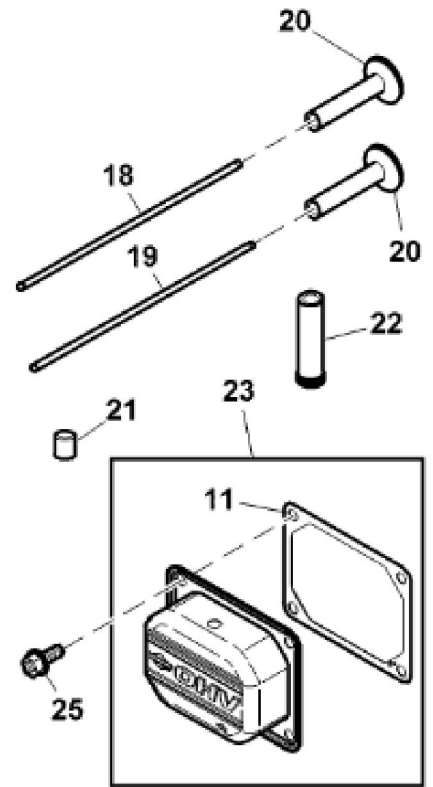

KEY	PART NO.	PART NAME	QTY	Serial No.	REMARKS
1	UC11104	DIPSTICK	1		SUB FOR LG499602
2	LG691036	DIPSTICK	1		
3	LG691031	O-RING	1		
4	LG691037	OIL TUBE	1		
5	LG691032	SEAL	1		
6	M153266	SCREW	1		
7	MIA13208	CYLINDER	1		
8	MIA11778	SEAL KIT	1		
9	LG391086S	SEAL	1		
10	MIA13209	RESERVOIR	1		
11	LG691045	CRANK	1		
12	M142280	WASHER	1		
13	M142282	BUSHING	2		
14	M142286	RETAINER	2		
15	MIU12503	BUSHING	1		
16	MIU11284	SEAL	1		
17	MIU11958	SEAL	1		Oil
18	LG690954	THREADED NIPPLE	1		Oil Filter
19	LG690946	DRAIN PLUG	1		
20	MIU12140	SCREEN	1		
21	15H638	PIPE PLUG	1		1/8"
22	AM125424	OIL FILTER	1		Engine
23	PM37469	LIQUID GASKET	1		Crankcase
24	M142896	SCREW	10		
25	MIU14391	HOSE	1		Oil Drain
26	MIU14390	HOSE FITTING	1		
27	MIU12143	OIL PUMP	1		
28	MIA11464	COVER	1		Oil Pump
29	MIU12153	SEAL	1		
30	MIU12142	SCREW	3		
31	LG690959	DOWEL PIN	2	060001-_____	
32	UC12131	PIN	1	060001-_____	

Thank you so much for reading

KEY	PART NO.	PART NAME	QTY	REMARKS
1	MIA11457	CRANKSHAFT	1	
2	LG690980	GEAR	1	Timing
3	26H4	SHAFT KEY	1	1/8" X 3/8", Woodruff
4	LG222698S	SHAFT KEY	1	Flywheel
5	MIA11459	CONNECTING ROD	2	
6	LG690976	SCREW	4	Connecting Rod
7	MIA11346	PISTON	2	ASSY, Standard
7	MIA11102	PISTON	2	.020" (.50 MM) OS, ASSY
8	MIU12013	PISTON RING KIT	2	Standard
8	MIU12161	PISTON RING KIT	2	.020" (.50 MM) OS
9	LG690975	LOCK	2	Piston Pin
10	MIA11458	PISTON PIN	2	
11	MIA10916	CAMSHAFT	1	For USA and Canada
11	M151221	CAMSHAFT	1	Not for USA and Canada
12	LG690977	TAPPET	4	Valve
13	14H810	NUT	1	7/8"
14	LG691056	WASHER	1	Flywheel