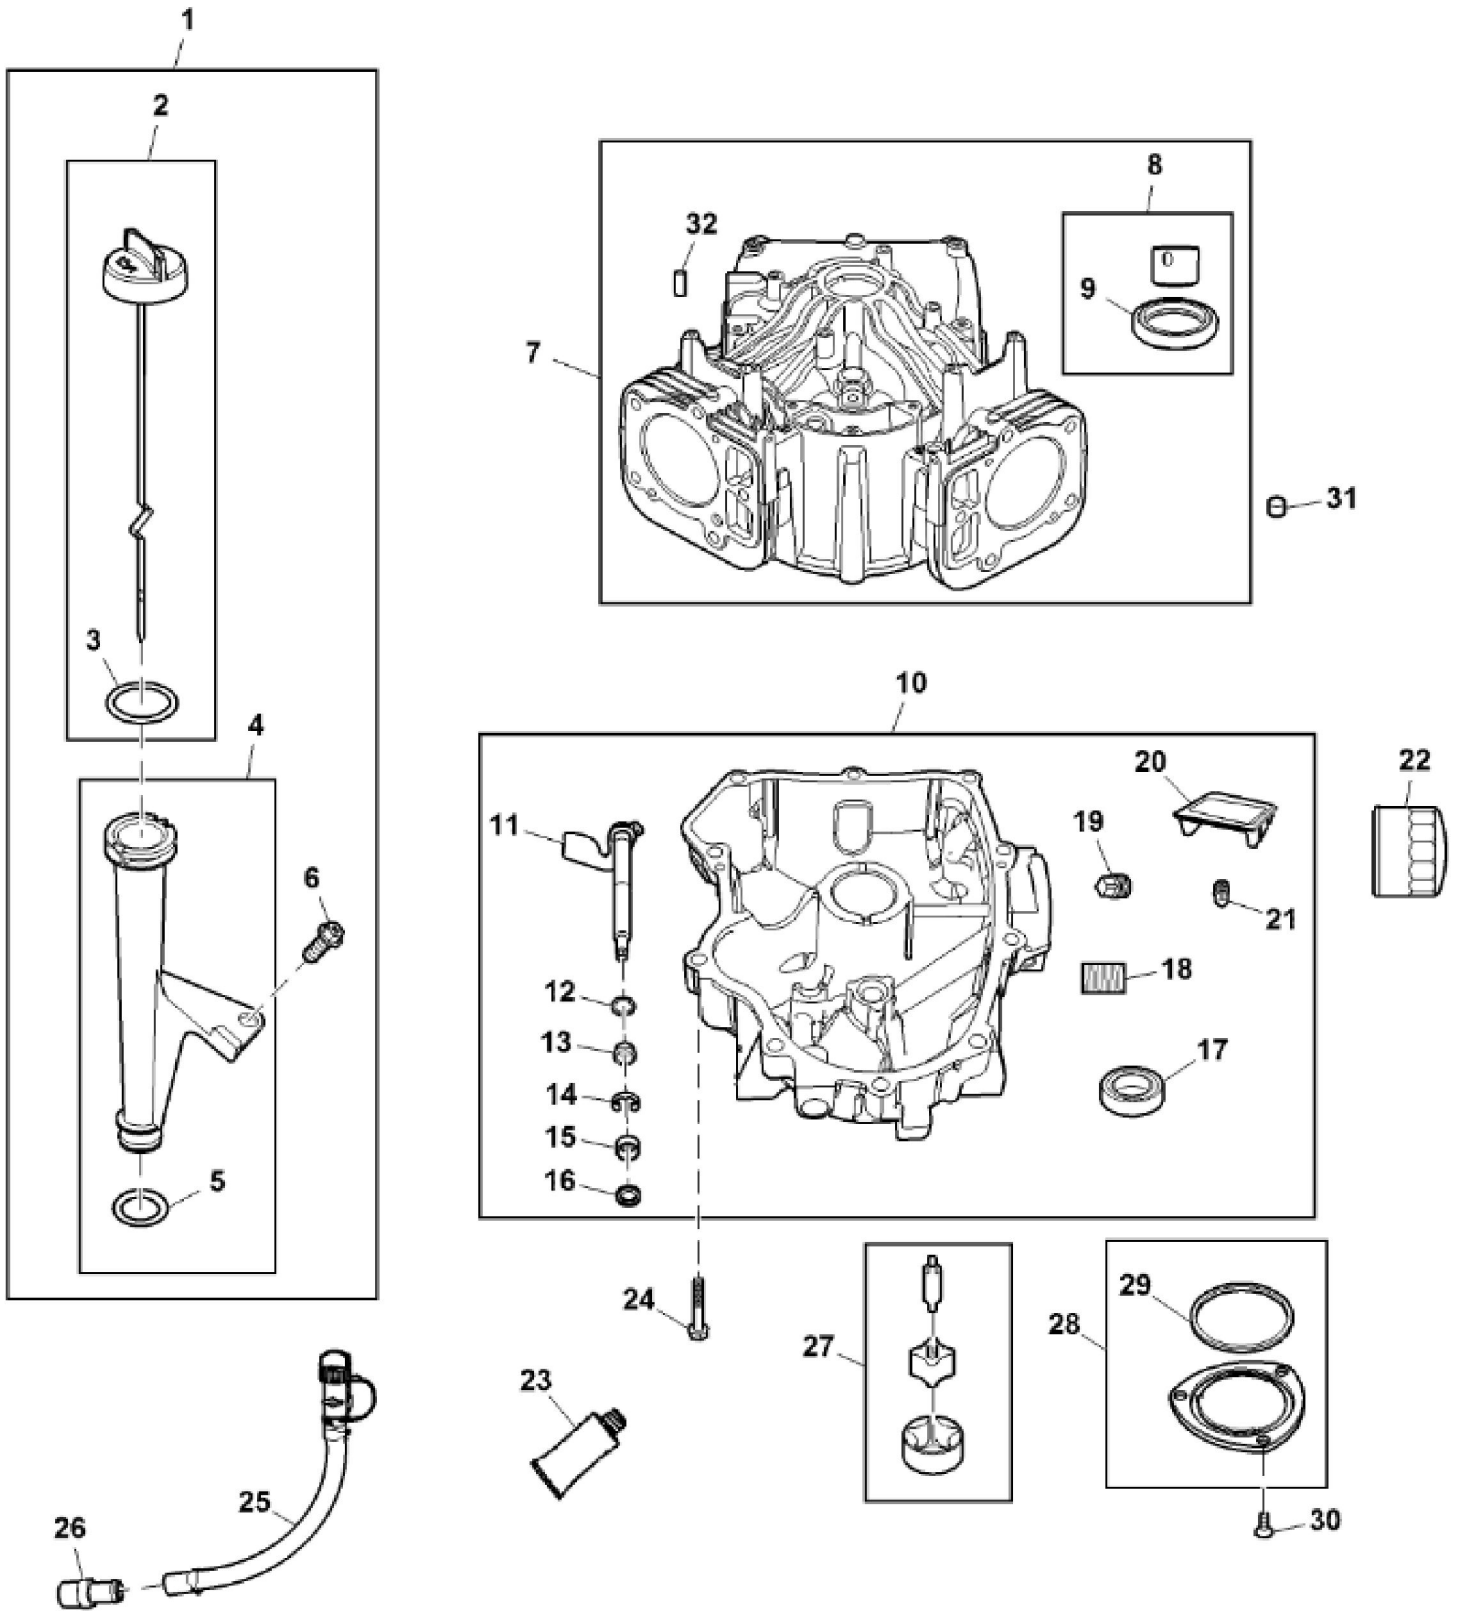

GX291158

KEY	PART NO.	PART NAME	QTY	Serial No.	REMARKS
1	UC11104	DIPSTICK	1		SUB FOR LG499602
2	LG691036	DIPSTICK	1		
3	LG691031	O-RING	1		
4	LG691037	OIL TUBE	1		
5	LG691032	SEAL	1		
6	M153266	SCREW	1		
7	MIA13208	CYLINDER	1		
8	MIA11778	SEAL KIT	1		
9	LG391086S	SEAL	1		
10	MIA13209	RESERVOIR	1		
11	LG691045	CRANK	1		
12	M142280	WASHER	1		
13	M142282	BUSHING	2		
14	M142286	RETAINER	2		
15	MIU12503	BUSHING	1		
16	MIU11284	SEAL	1		
17	MIU11958	SEAL	1		Oil
18	LG690954	THREADED NIPPLE	1		Oil Filter
19	LG690946	DRAIN PLUG	1		
20	MIU12140	SCREEN	1		
21	15H638	PIPE PLUG	1		1/8"
22	AM125424	OIL FILTER	1		Engine
23	PM37469	LIQUID GASKET	1		Crankcase
24	M142896	SCREW	10		
25	MIU14391	HOSE	1		Oil Drain
26	MIU14390	HOSE FITTING	1		
27	MIU12143	OIL PUMP	1		
28	MIA11464	COVER	1		Oil Pump
29	MIU12153	SEAL	1		
30	MIU12142	SCREW	3		
31	LG690959	DOWEL PIN	2	060001-_____	
32	UC12131	PIN	1	060001-_____