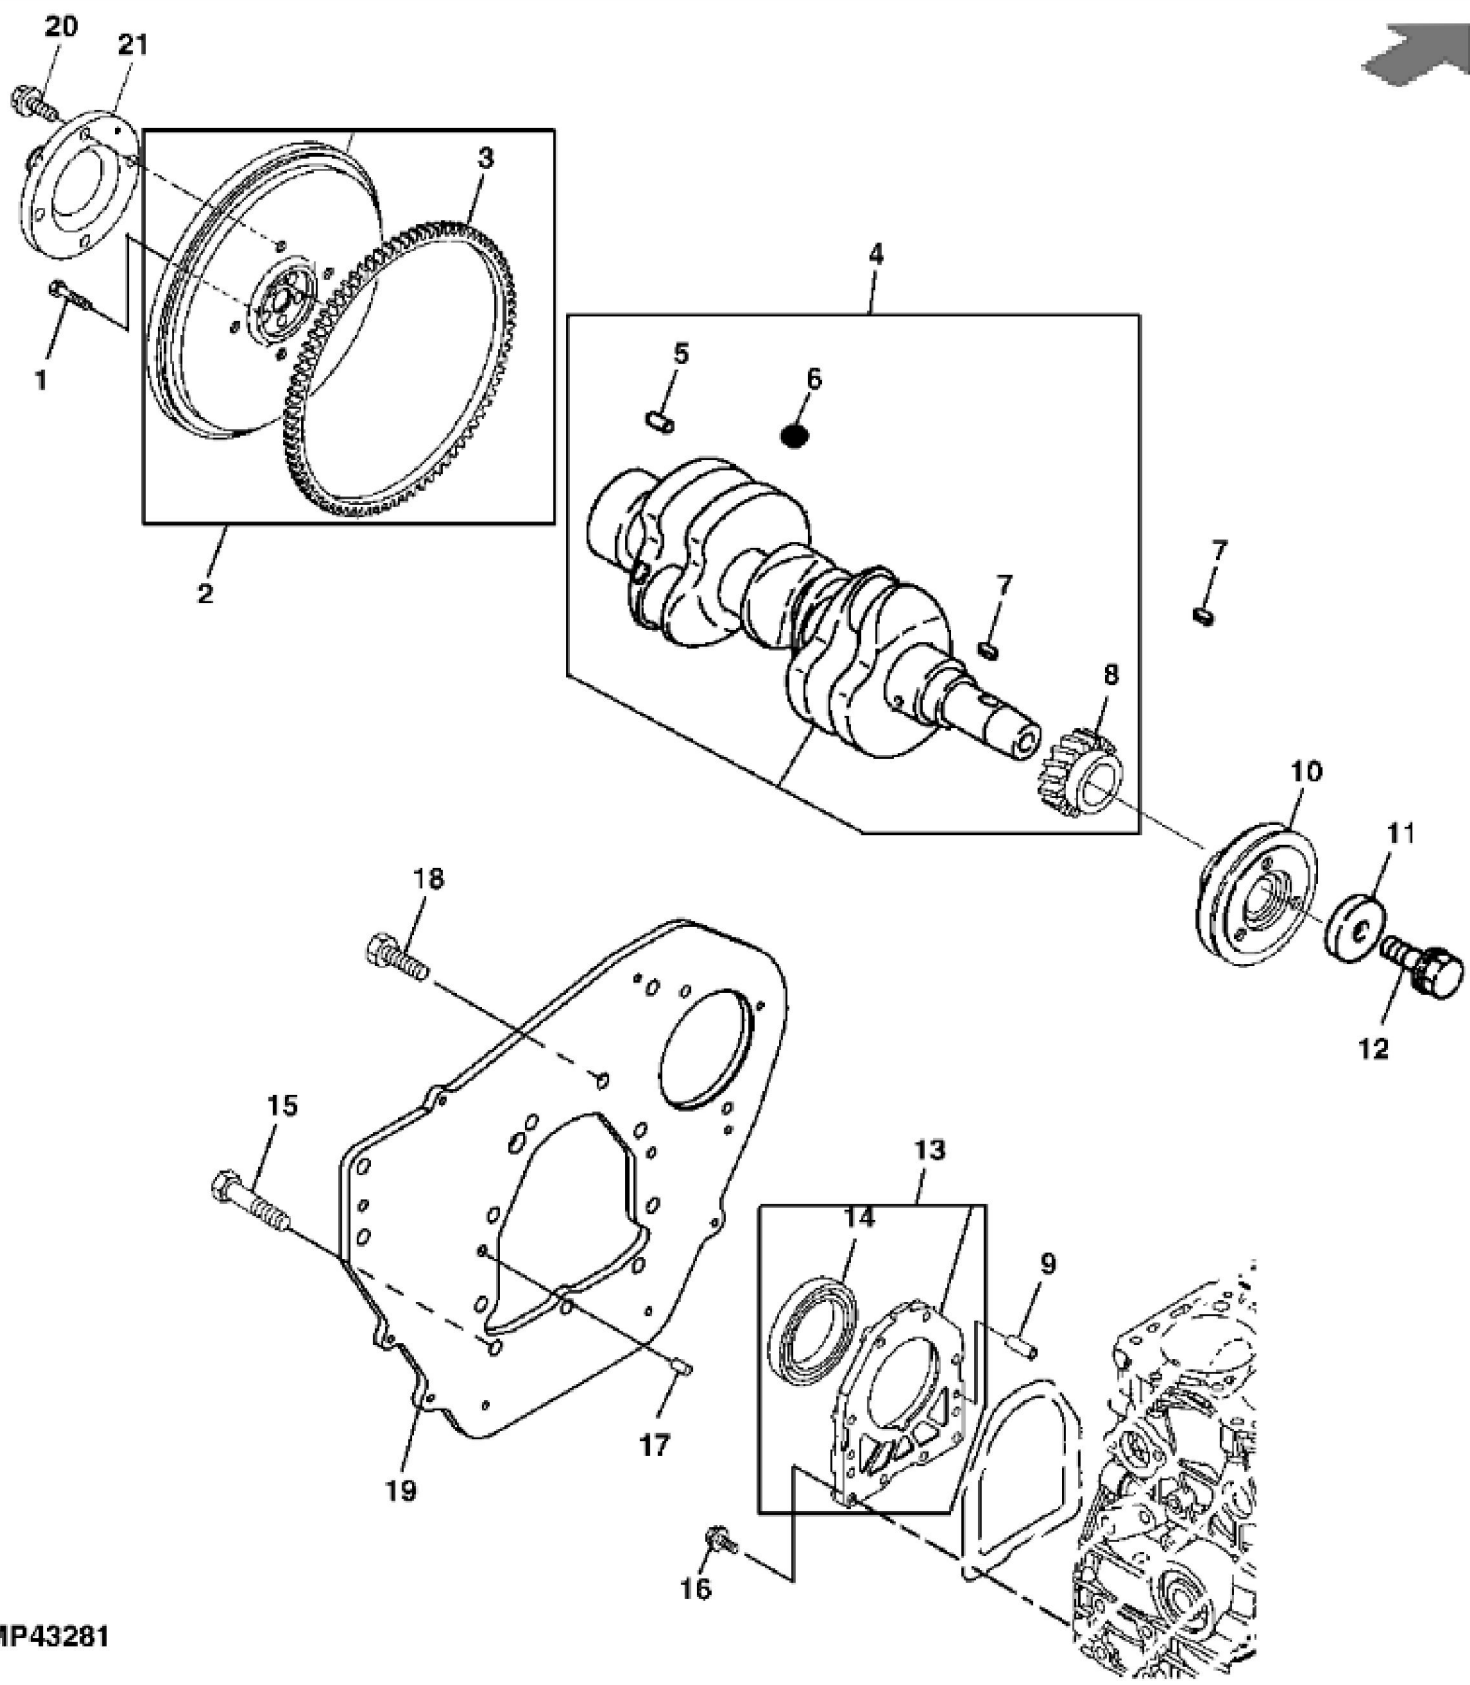

MP42617

KEY	PART NO.	PART NAME	QTY	REMARKS
1	MIU800287	BOLT	14	
2	MIU800288	GASKET	1	NLA; ORDER MIU802005
2	MIU802005	GASKET	1	
3	CH18079	SPRING PIN	2	
4	M811807	PLUG	3	
5	.....	CYLINDER BLOCK	1	
6	MIU800572	CAMSHAFT	1	
7	M87871	BOLT	3	
8	M811882	SHAFT	1	Idle Gear
9	M800006	DOWEL PIN	2	
10	CH10314	PLUG	1	
11	M802255	PIN	2	
12	M802254	PIN	2	
13	MIA880551	BEARING	4	STD
13	AM882418	BEARING KIT	4	.25 MM (.010") US
14	AM882419	BEARING KIT	2	Thrust
15	M87801	PLUG	1	
16	.....	BEARING CAP	1	
17	M87879	BOLT	8	
18	.....	BEARING CAP	3	
19	MIA880295	CYLINDER BLOCK	1	
20	M811805	PLUG	4	
21	CH10335	PLUG	1	
22	M809593	PLUG	1	

**Thank you so much for reading**

KEY	PART NO.	PART NAME	QTY	REMARKS	
1	MIA880289	CONNECTING ROD	3		
2	M811877	BOLT	2		
3	MIA880560	BEARING KIT	1	STD	
3	MIA880565	BEARING	1	.25 MM (.010") US	
4	M811880	BUSHING	1		
5	MIA880283	PISTON	3	STD	
5	MIA880288	PISTON	3	.25 MM (.010") OS	
6	MIA880285	PISTON RING KIT	1	STD	
6	MIA880286	PISTON RING KIT	1	.25 MM (.010") OS	
7	CH11486	RING	6		
8	MIU800313	PISTON PIN	3		