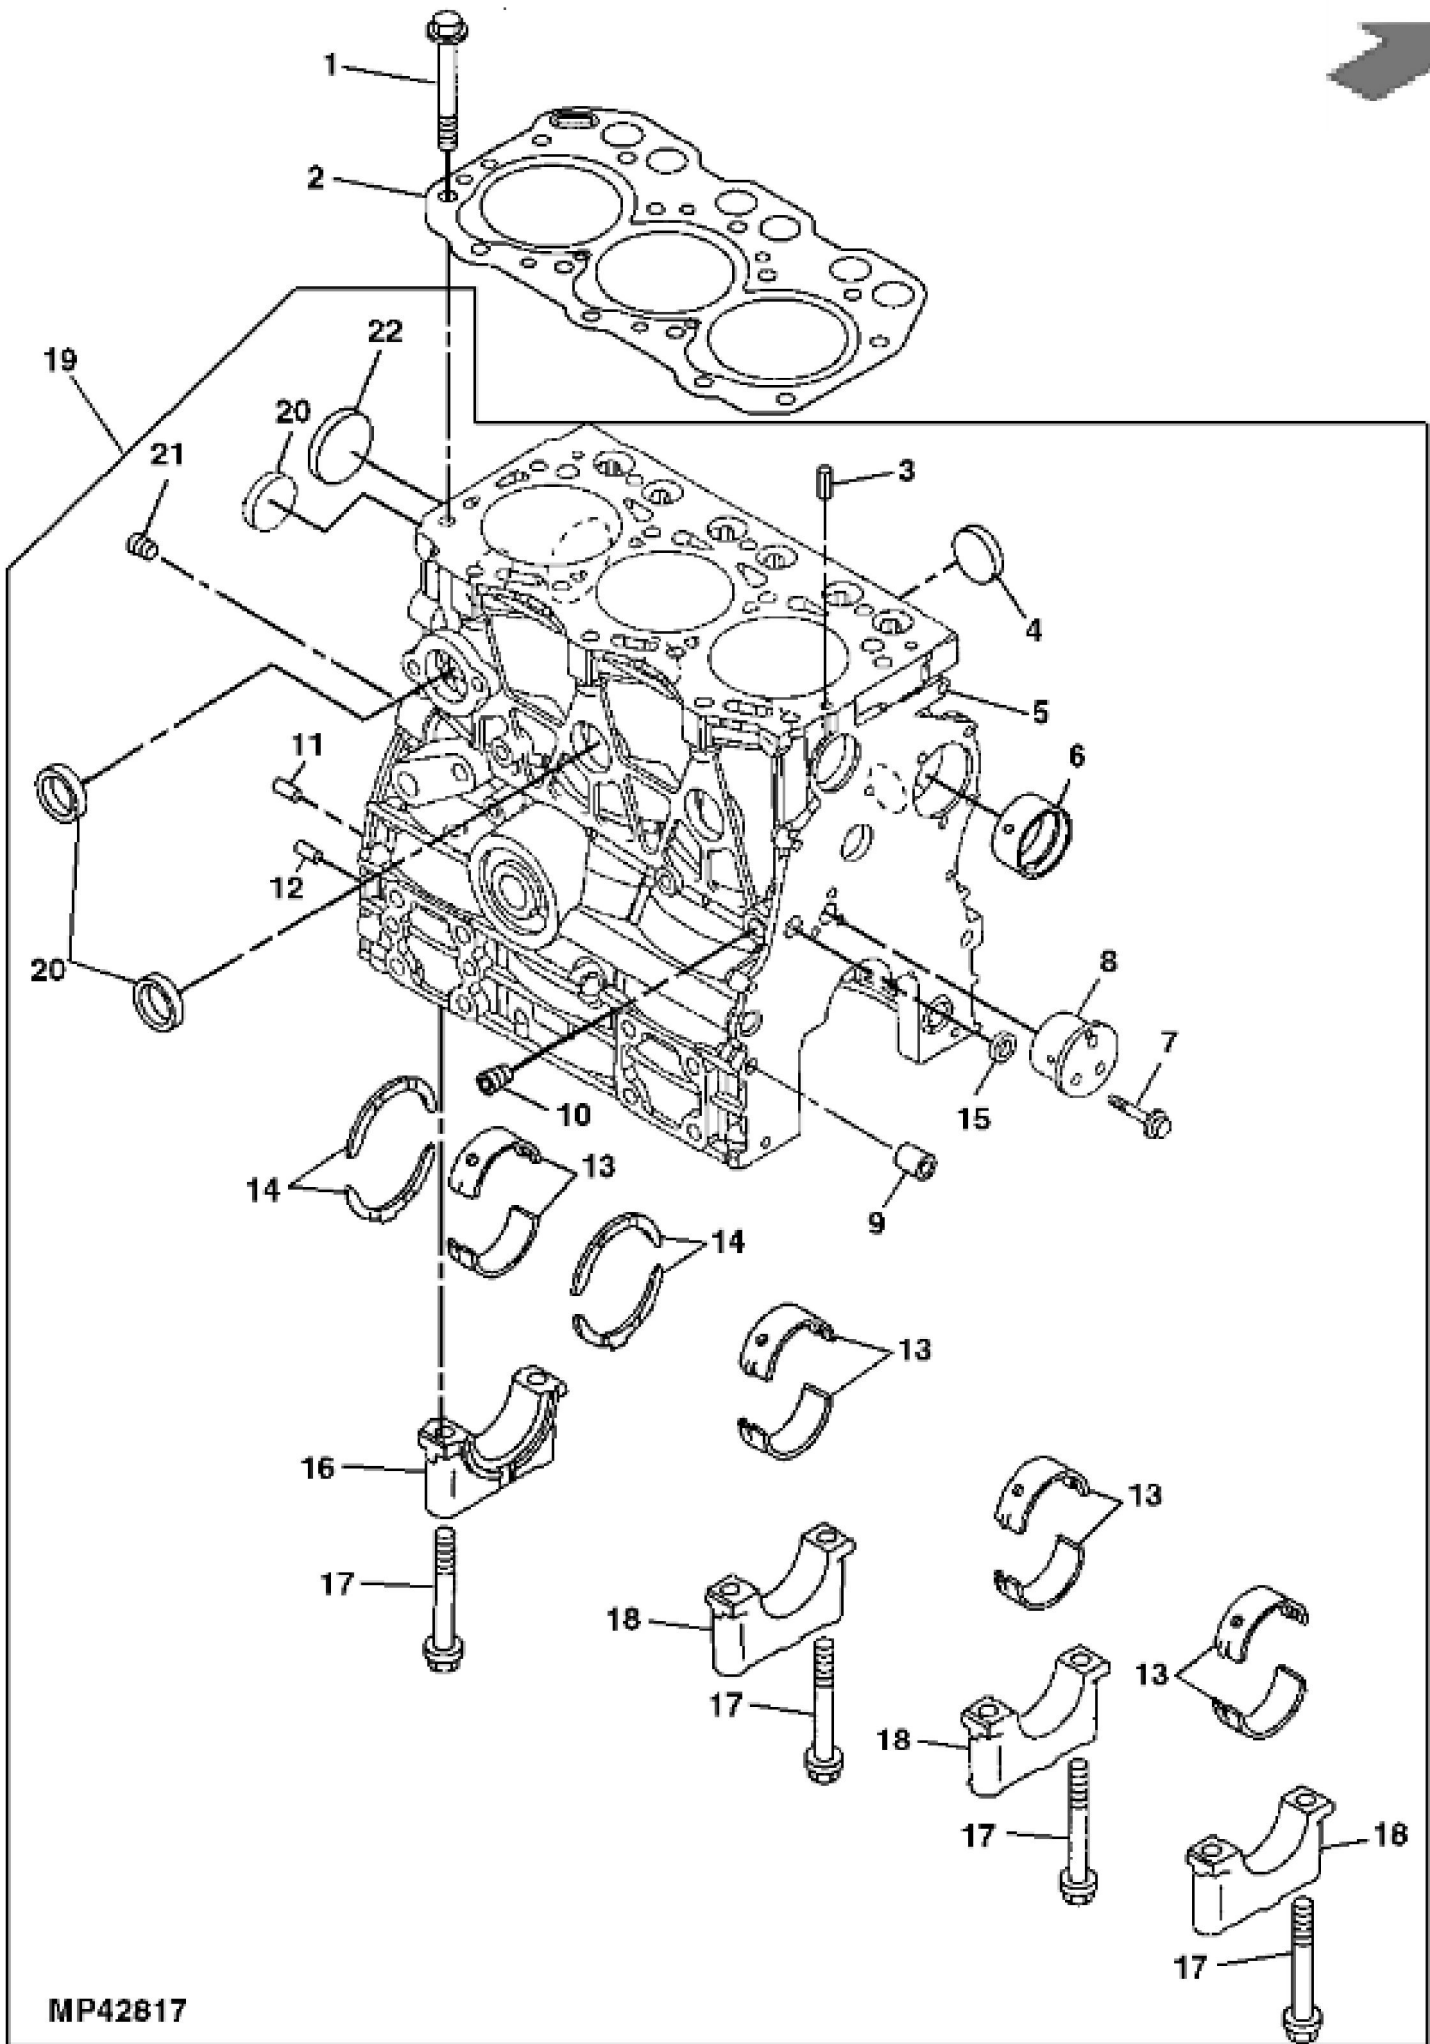

**PU14105**

KEY	PART NO.	PART NAME	QTY	Serial No.	REMARKS	
1	MIA11222	ENGINE	1	____-060000		
1	MIA12260	DIESEL ENGINE	1	060001-080000		
1	MIA12630	DIESEL ENGINE	1	080001-____		
2	MIA882683	SHORT BLOCK ASSEMBLY	1		Not Illustrated SUB FOR MIA12260	

MP42617

KEY	PART NO.	PART NAME	QTY	REMARKS
1	MIU800287	BOLT	14	
2	MIU800288	GASKET	1	NLA; ORDER MIU802005
2	MIU802005	GASKET	1	
3	CH18079	SPRING PIN	2	
4	M811807	PLUG	3	
5	.....	CYLINDER BLOCK	1	
6	MIU800572	CAMSHAFT	1	
7	M87871	BOLT	3	
8	M811882	SHAFT	1	Idle Gear
9	M800006	DOWEL PIN	2	
10	CH10314	PLUG	1	
11	M802255	PIN	2	
12	M802254	PIN	2	
13	MIA880551	BEARING	4	STD
13	AM882418	BEARING KIT	4	.25 MM (.010") US
14	AM882419	BEARING KIT	2	Thrust
15	M87801	PLUG	1	
16	.....	BEARING CAP	1	
17	M87879	BOLT	8	
18	.....	BEARING CAP	3	
19	MIA880295	CYLINDER BLOCK	1	
20	M811805	PLUG	4	
21	CH10335	PLUG	1	
22	M809593	PLUG	1	

**Thank you so much for reading**

KEY	PART NO.	PART NAME	QTY	REMARKS	
1	MIA880289	CONNECTING ROD	3		
2	M811877	BOLT	2		
3	MIA880560	BEARING KIT	1	STD	
3	MIA880565	BEARING	1	.25 MM (.010") US	
4	M811880	BUSHING	1		
5	MIA880283	PISTON	3	STD	
5	MIA880288	PISTON	3	.25 MM (.010") OS	
6	MIA880285	PISTON RING KIT	1	STD	
6	MIA880286	PISTON RING KIT	1	.25 MM (.010") OS	
7	CH11486	RING	6		
8	MIU800313	PISTON PIN	3		