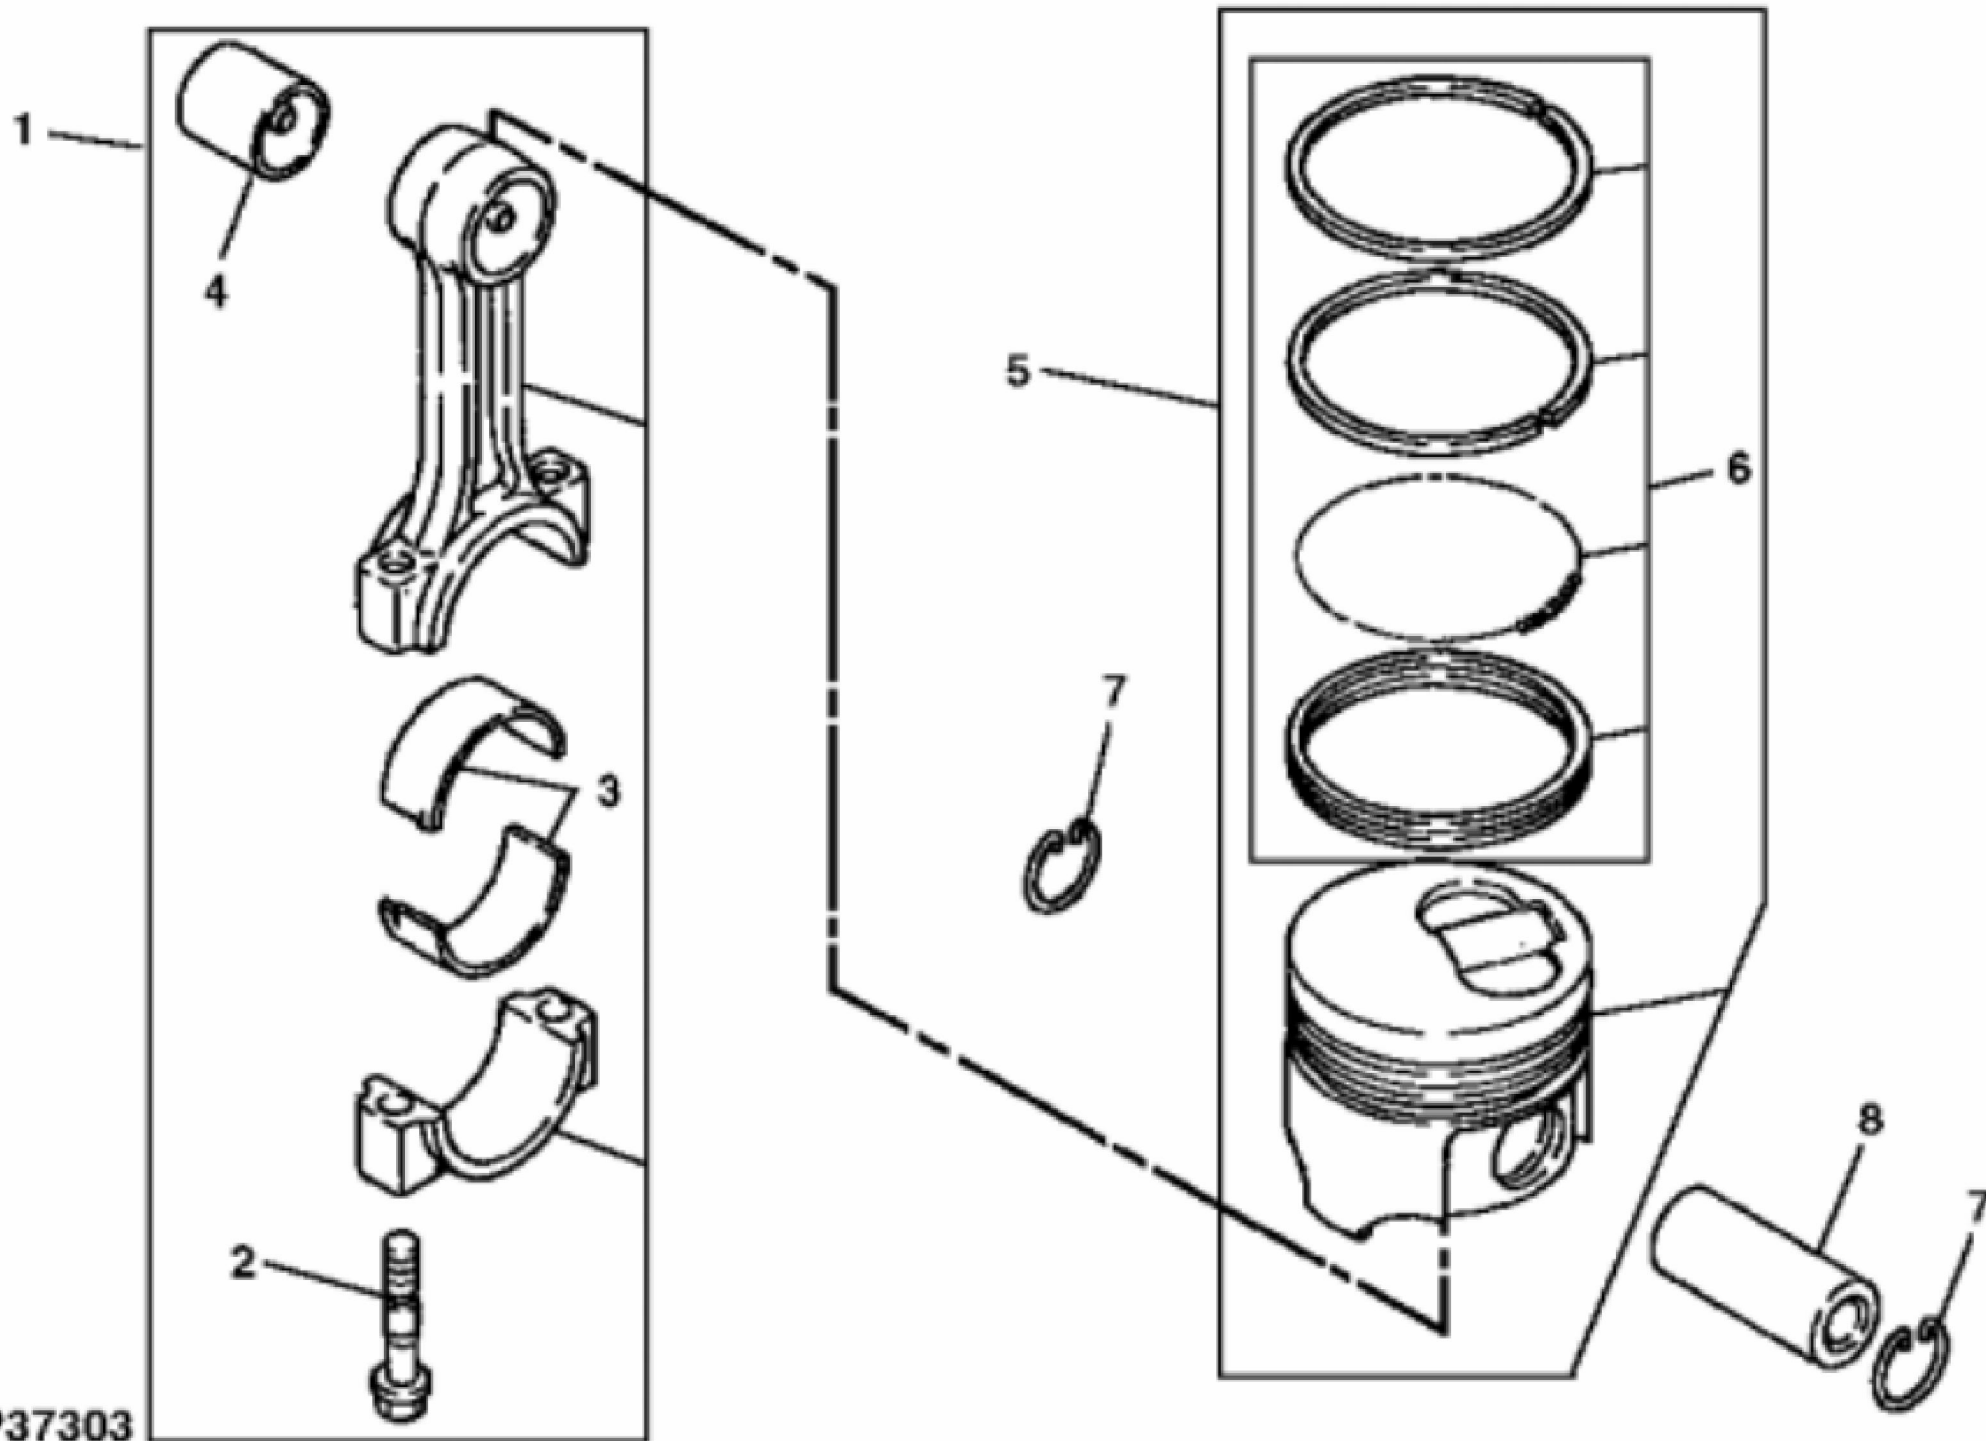

MP42617

KEY	PART NO.	PART NAME	QTY	REMARKS
1	MIU800287	BOLT	14	
2	MIU800288	GASKET	1	NLA; ORDER MIU802005
2	MIU802005	GASKET	1	
3	CH18079	SPRING PIN	2	
4	M811807	PLUG	3	
5	.....	CYLINDER BLOCK	1	
6	MIU800572	CAMSHAFT	1	
7	M87871	BOLT	3	
8	M811882	SHAFT	1	Idle Gear
9	M800006	DOWEL PIN	2	
10	CH10314	PLUG	1	
11	M802255	PIN	2	
12	M802254	PIN	2	
13	MIA880551	BEARING	4	STD
13	AM882418	BEARING KIT	4	.25 MM (.010") US
14	AM882419	BEARING KIT	2	Thrust
15	M87801	PLUG	1	
16	.....	BEARING CAP	1	
17	M87879	BOLT	8	
18	.....	BEARING CAP	3	
19	MIA880295	CYLINDER BLOCK	1	
20	M811805	PLUG	4	
21	CH10335	PLUG	1	
22	M809593	PLUG	1	