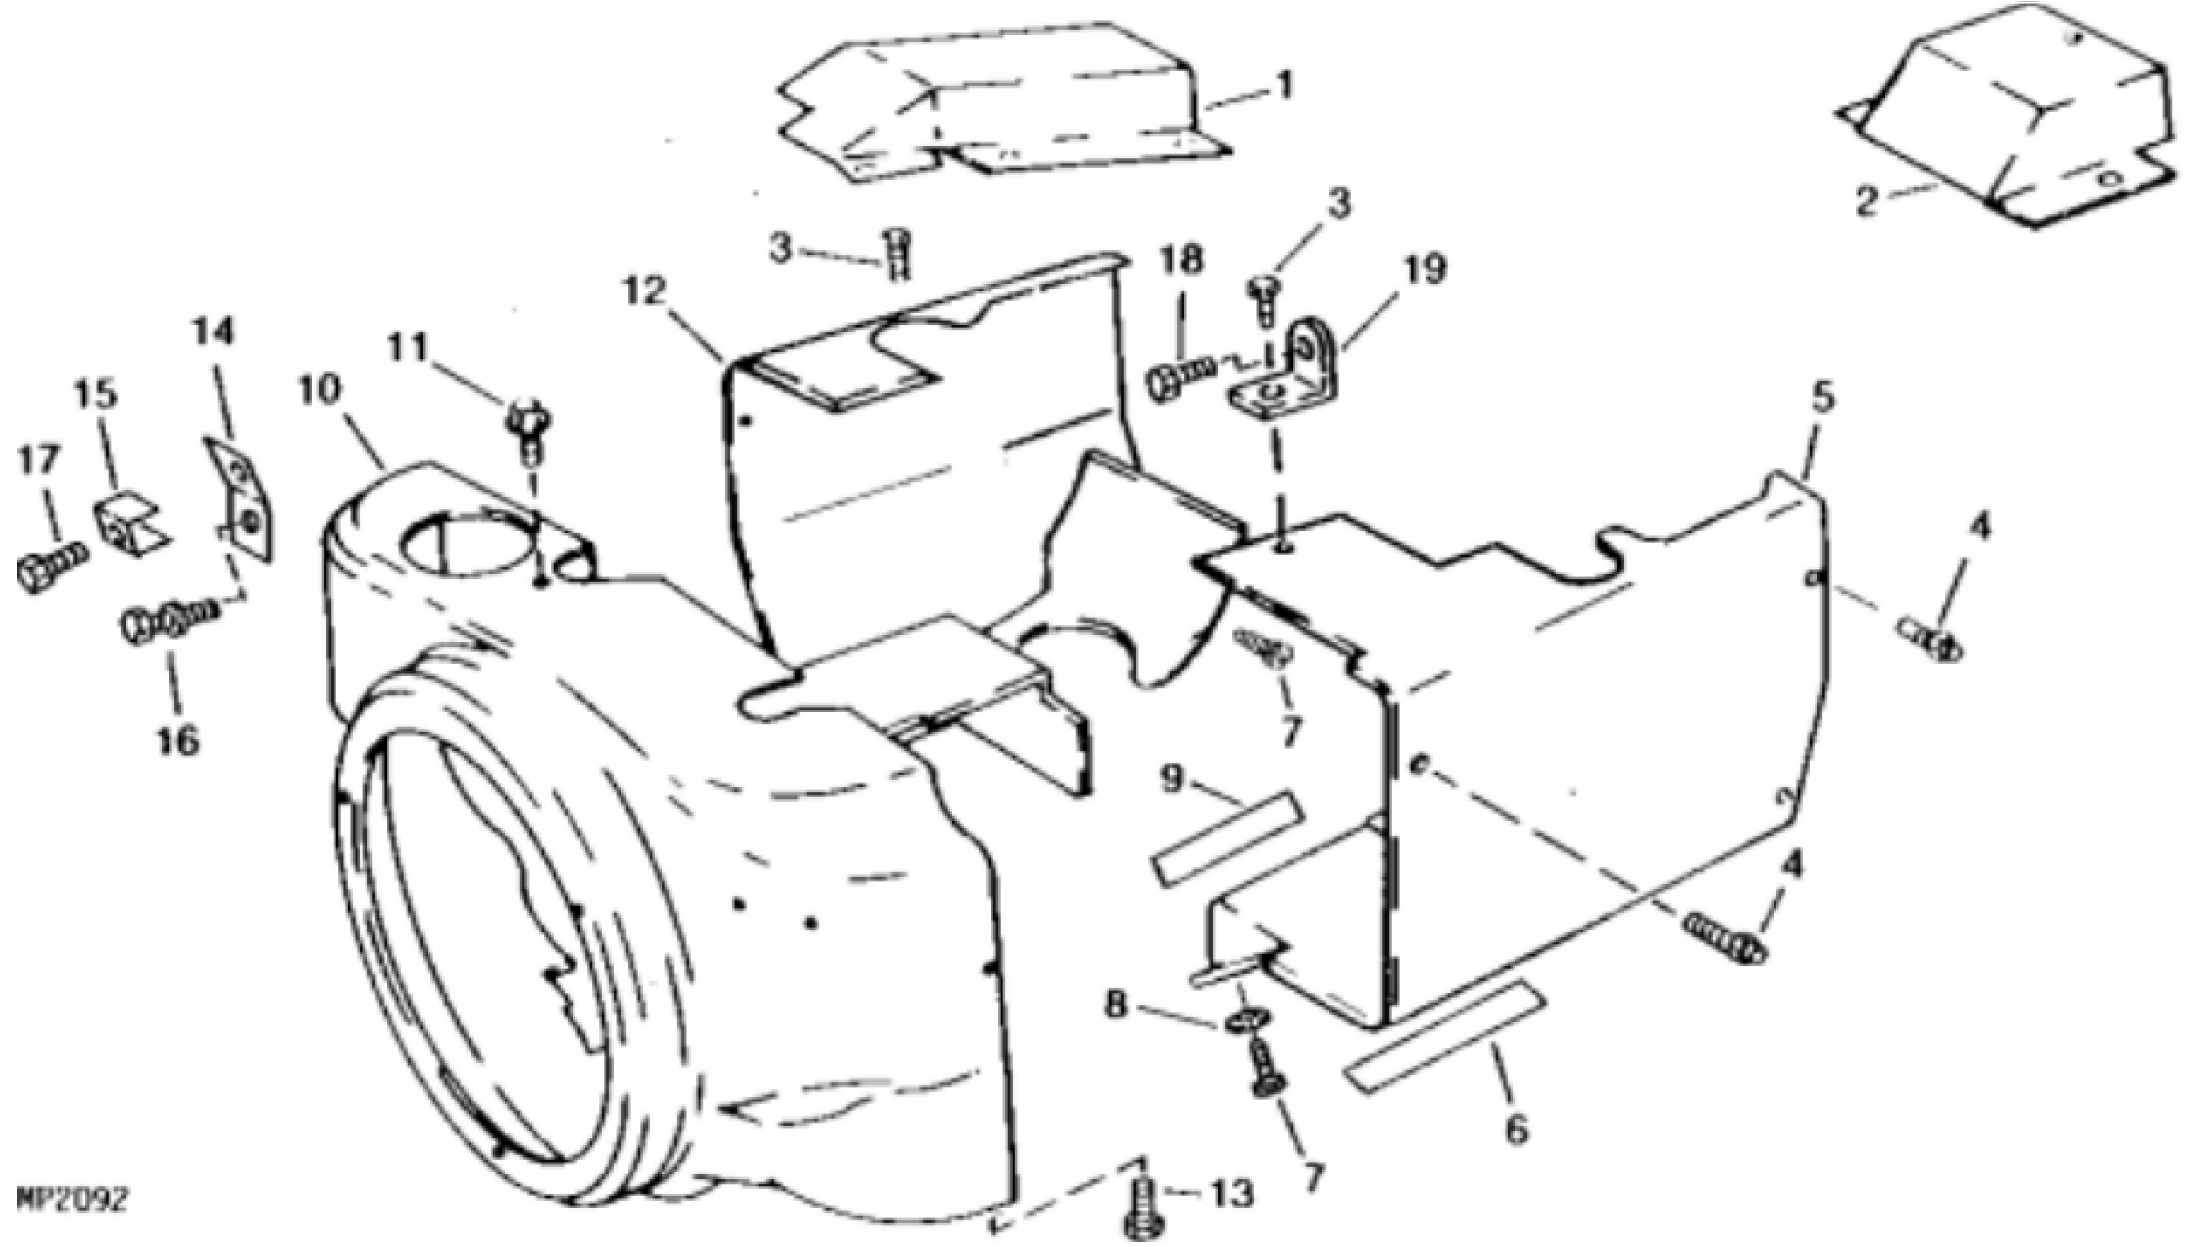

MP2092

KEY	PART NO.	PART NAME	QTY	REMARKS
1	HE134-4678	COVER	1	LH (EXHAUST TUBE) (SUB FOR HE134-4678)
2	HE134-4656	COVER	1	RH (EXHAUST TUBE), (SUB FOR HE134-4372 OR HE134-4341)
3	37H55	CAP SCREW	2	5/16" X 1/2"
4	HE815-0595	SCREW	4	1/4-20 X 3/8"
5	HE134-4374	HOUSING	1	RH (AIR CLEANER)
6	.....	SEALING TRIM	1	(MAKE FROM HE508-0210)
7	37H3	SCREW	2	1/4" X 5/8"
8	24M7139	WASHER	2	6.400 X 18 X 1.600 mm
9	.....	SEALING TRIM	1	(MAKE FROM HE508-0210)
10	HE134-4479	HOUSING	1	(FOR USE WITH AM101249 ENGINE)
11	HE821-0008	CAP SCREW	1	1/4-20 X 5/16"
12	HE134-3974	HOUSING	1	LH, (SUB FOR HE134-4458)
13	37H51	SCREW	3	1/4" X 1/2"
14	HE150-1881	BRACKET	1	Throttle Cable
15	HE153-0514	CLIP	1	Throttle Cable
16	PT7935	CAP SCREW	1	SUB FOR HE815-0378
17	HE815-0359	SCREW	1	
18	19H1900	CAP SCREW	2	5/16" X 3/4"
19	HE403-1523	BRACKET	1	LIFTING