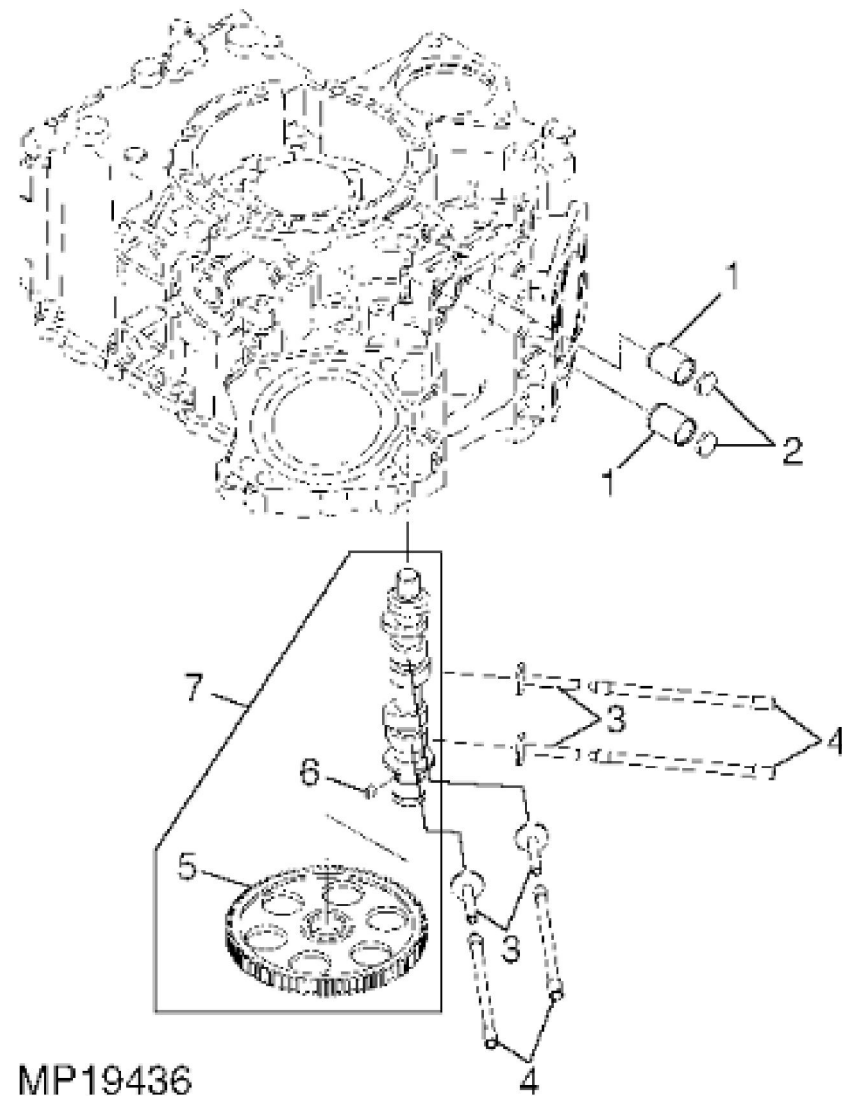

MP21574

KEY	PART NO.	PART NAME	QTY	REMARKS
1	M807054	VALVE LIFTER	3	
2	19M7865	SCREW	3	M8 X 16
3	M808737	GROMMET	4	
4	AM880023	COVER	1	
5	M808738	BUSHING	4	
6	19M7775	SCREW	4	M6 X 16
7	M807025	PIPE	4	
8	M810026	ENGINE CYLINDER HEAD GASKET	2	(SUB FOR M807212)
9	M807023	BOLT	4	
10	M807022	BOLT	4	
11	CH13526	PACKING	1	
12	M802255	PIN	2	
13	CH10570	O-RING	2	
14	M807025	PIPE	1	
15	M807021	PLUG	2	
16	H836R	BALL	2	
17	M807020	SEAL	1	(ORDER AM880596)
18	.....	O-RING	2	
19	AM880603	CYLINDER BLOCK	1	COMPLETE (SUB FOR AM880205 OR AM880014)
..	AM123290	SHORT ENGINE	1	NLA, COMPLETE (YANMAR 2V78C-JA)

MP19432

KEY	PART NO.	PART NAME	QTY	REMARKS
1	.....	HOSE	1	MAKE FROM TY22562; Oil Drain
2	51M7042	O-RING	1	13.300 X 2.200 mm
3	AM115362	DRAIN VALVE	1	REPLACES PLUG T111565; Oil Drain
4	M87820	BOLT	2	
5	M807073	GASKET	1	
6	M807136	GUIDE	1	
7	M807032	GASKET	1	
8	M807031	FILLER CAP	1	
9	19M8317	SCREW	10	M8 X 40, SUB FOR M89128
10	19M7979	SCREW	4	M8 X 55
11	CH19091	BOLT	1	
12	19M7774	SCREW	4	M6 X 12
13	M807026	COVER	1	
14	M807027	GASKET	1	
15	M807030	SEAL	1	
16	H836R	BALL	4	
17	AM879037	GEAR CASE	1	NLA

**Thank you so much for reading**

MP19433

KEY	PART NO.	PART NAME	QTY	REMARKS
1	M87820	BOLT	2	
2	M807072	ELBOW FITTING	1	
3	M807073	GASKET	1	
4	M87818	SNAP RING	4	
5	14M7194	NUT	4	M6
6	M87841	SCREW	4	
7	AM880207	ARM	2	ROCKER A
8	CH11496	PIN	2	
9	R63075	BALL	2	
10	AM879043	SHAFT	2	
11	AM880208	ARM	2	ROCKER B
12	M800057	GLOW PLUG	2	
13	M807169	ELECTRICAL CONNECTOR ASSY	1	
14	400R	BALL	2	
15	M808108	STUD	2	
16	M89135	GASKET	4	
17	M89134	PACKING	2	
18	CH10335	PLUG	2	
19	M807062	SCREW	2	
20	M807068	SEAL	4	NLA; ORDER MIU802009
20	MIU802009	SEAL	4	
21	M807069	RETAINER	4	
22	M807065	SPRING	4	
23	M807066	RETAINER	4	
24	AM880005	COTTER PIN	8	
25	M807064	EXHAUST VALVE	2	
26	M807063	INTAKE VALVE	2	
27	AM880599	CYLINDER HEAD	1	(SUB FOR AM880010)
28	AM880598	CYLINDER HEAD	1	(SUB FOR AM880009)
29	M87869	BOLT	8	
30	M807078	GASKET	2	
31	AM879046	VALVE COVER	1	(HEAD 1)
32	AM879047	VALVE COVER	1	(HEAD 2)