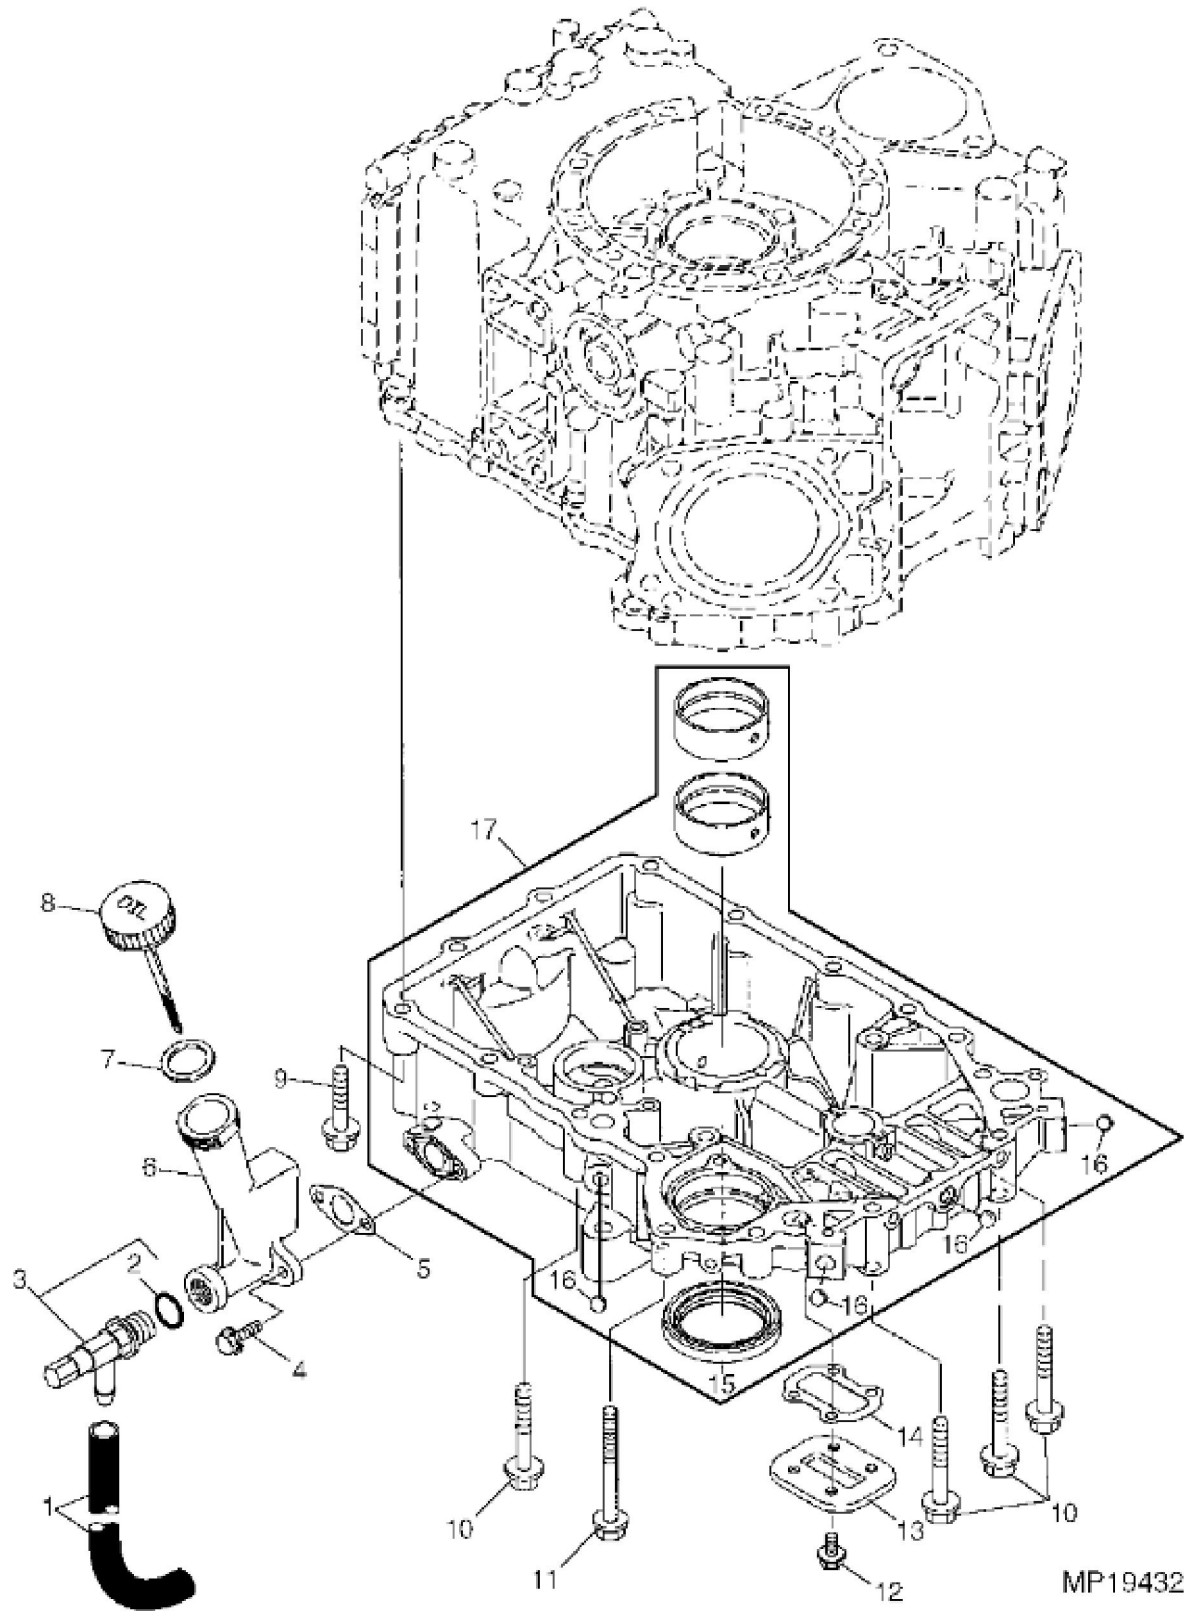

MP21574

KEY	PART NO.	PART NAME	QTY	REMARKS
1	M807054	VALVE LIFTER	3	
2	19M7865	SCREW	3	M8 X 16
3	M808737	GROMMET	4	
4	AM880023	COVER	1	
5	M808738	BUSHING	4	
6	19M7775	SCREW	4	M6 X 16
7	M807025	PIPE	4	
8	M810026	ENGINE CYLINDER HEAD GASKET	2	(SUB FOR M807212)
9	M807023	BOLT	4	
10	M807022	BOLT	4	
11	CH13526	PACKING	1	
12	M802255	PIN	2	
13	CH10570	O-RING	2	
14	M807025	PIPE	1	
15	M807021	PLUG	2	
16	H836R	BALL	2	
17	M807020	SEAL	1	(ORDER AM880596)
18	.....	O-RING	2	
19	AM880603	CYLINDER BLOCK	1	COMPLETE (SUB FOR AM880205 OR AM880014)
..	AM123290	SHORT ENGINE	1	NLA, COMPLETE (YANMAR 2V78C-JA)

MP19432

KEY	PART NO.	PART NAME	QTY	REMARKS
1	.....	HOSE	1	MAKE FROM TY22562; Oil Drain
2	51M7042	O-RING	1	13.300 X 2.200 mm
3	AM115362	DRAIN VALVE	1	REPLACES PLUG T111565; Oil Drain
4	M87820	BOLT	2	
5	M807073	GASKET	1	
6	M807136	GUIDE	1	
7	M807032	GASKET	1	
8	M807031	FILLER CAP	1	
9	19M8317	SCREW	10	M8 X 40, SUB FOR M89128
10	19M7979	SCREW	4	M8 X 55
11	CH19091	BOLT	1	
12	19M7774	SCREW	4	M6 X 12
13	M807026	COVER	1	
14	M807027	GASKET	1	
15	M807030	SEAL	1	
16	H836R	BALL	4	
17	AM879037	GEAR CASE	1	NLA

**Thank you so much for reading**

MP19433

KEY	PART NO.	PART NAME	QTY	REMARKS
1	M87820	BOLT	2	
2	M807072	ELBOW FITTING	1	
3	M807073	GASKET	1	
4	M87818	SNAP RING	4	
5	14M7194	NUT	4	M6
6	M87841	SCREW	4	
7	AM880207	ARM	2	ROCKER A
8	CH11496	PIN	2	
9	R63075	BALL	2	
10	AM879043	SHAFT	2	
11	AM880208	ARM	2	ROCKER B
12	M800057	GLOW PLUG	2	
13	M807169	ELECTRICAL CONNECTOR ASSY	1	
14	400R	BALL	2	
15	M808108	STUD	2	
16	M89135	GASKET	4	
17	M89134	PACKING	2	
18	CH10335	PLUG	2	
19	M807062	SCREW	2	
20	M807068	SEAL	4	NLA; ORDER MIU802009
20	MIU802009	SEAL	4	
21	M807069	RETAINER	4	
22	M807065	SPRING	4	
23	M807066	RETAINER	4	
24	AM880005	COTTER PIN	8	
25	M807064	EXHAUST VALVE	2	
26	M807063	INTAKE VALVE	2	
27	AM880599	CYLINDER HEAD	1	(SUB FOR AM880010)
28	AM880598	CYLINDER HEAD	1	(SUB FOR AM880009)
29	M87869	BOLT	8	
30	M807078	GASKET	2	
31	AM879046	VALVE COVER	1	(HEAD 1)
32	AM879047	VALVE COVER	1	(HEAD 2)