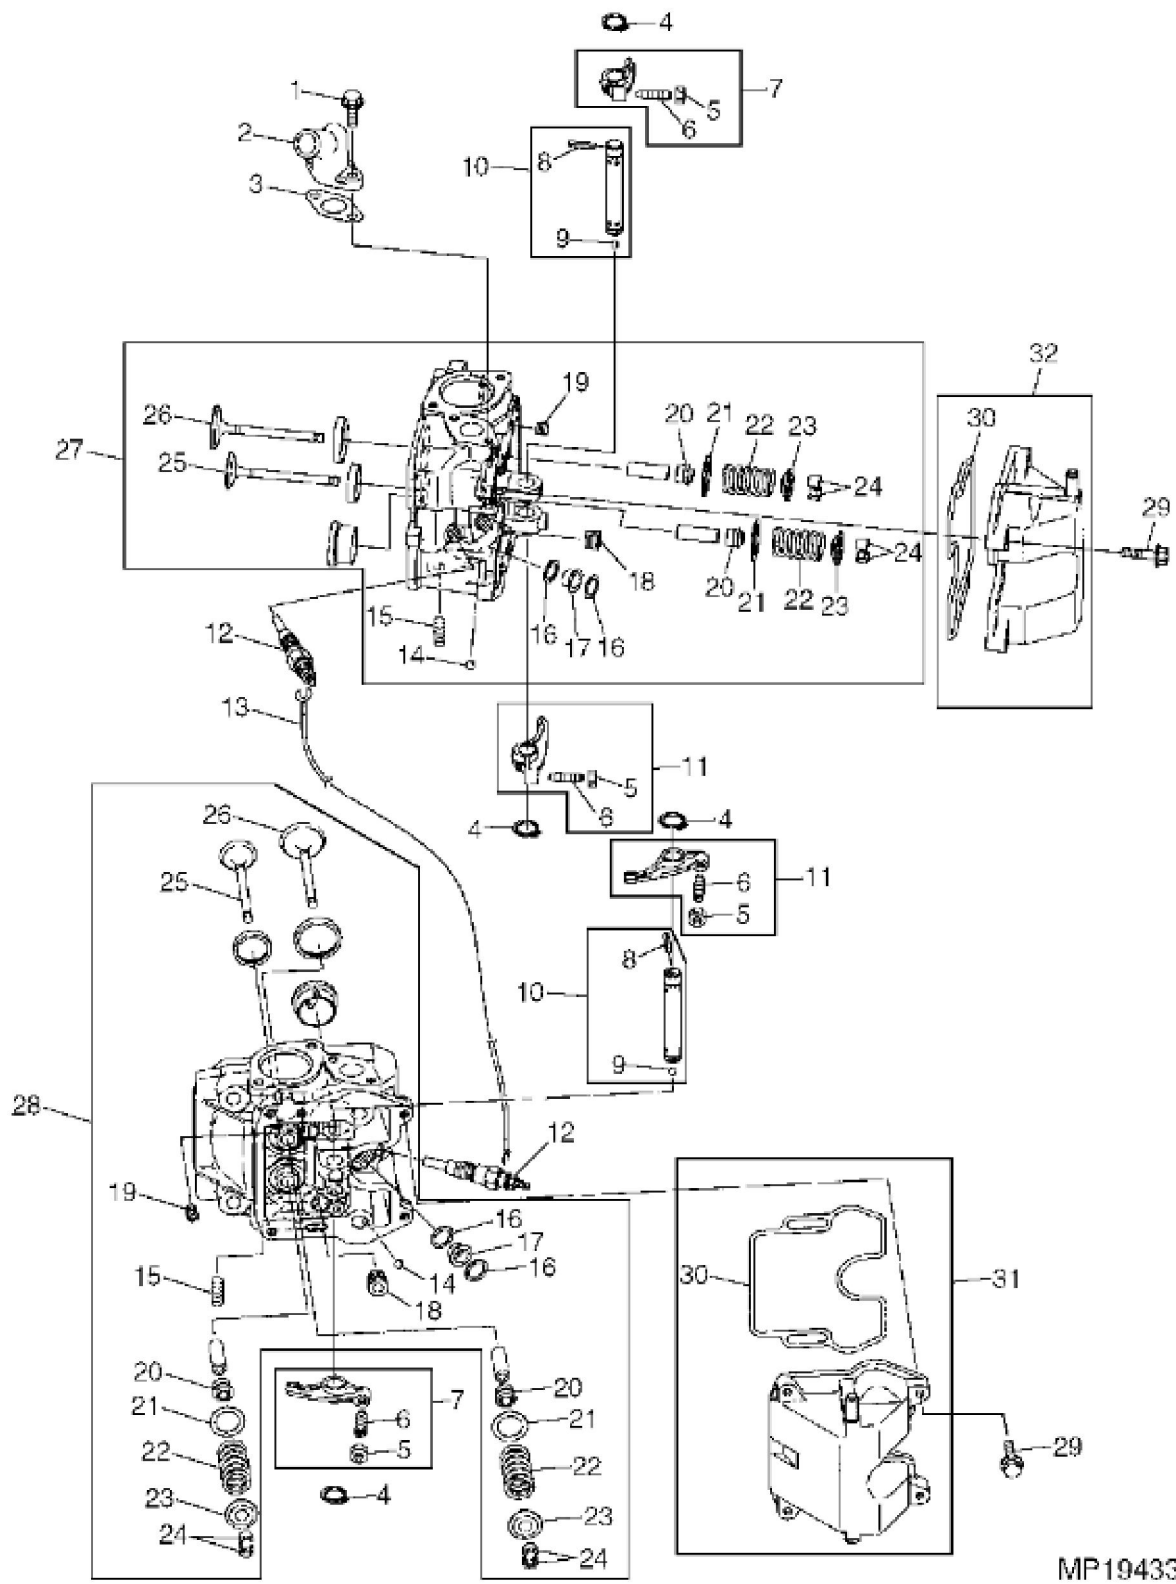

MP21574

KEY	PART NO.	PART NAME	QTY	REMARKS
1	M807054	VALVE LIFTER	3	
2	19M7865	SCREW	3	M8 X 16
3	M808737	GROMMET	4	
4	AM880023	COVER	1	
5	M808738	BUSHING	4	
6	19M7775	SCREW	4	M6 X 16
7	M807025	PIPE	4	
8	M810026	ENGINE CYLINDER HEAD GASKET	2	(SUB FOR M807212)
9	M807023	BOLT	4	
10	M807022	BOLT	4	
11	CH13526	PACKING	1	
12	M802255	PIN	2	
13	CH10570	O-RING	2	
14	M807025	PIPE	1	
15	M807021	PLUG	2	
16	H836R	BALL	2	
17	M807020	SEAL	1	(ORDER AM880596)
18	.....	O-RING	2	
19	AM880603	CYLINDER BLOCK	1	COMPLETE (SUB FOR AM880205 OR AM880014)
..	AM123290	SHORT ENGINE	1	NLA, COMPLETE (YANMAR 2V78C-JA)

MP19432

KEY	PART NO.	PART NAME	QTY	REMARKS
1	.....	HOSE	1	MAKE FROM TY22562; Oil Drain
2	51M7042	O-RING	1	13.300 X 2.200 mm
3	AM115362	DRAIN VALVE	1	REPLACES PLUG T111565; Oil Drain
4	M87820	BOLT	2	
5	M807073	GASKET	1	
6	M807136	GUIDE	1	
7	M807032	GASKET	1	
8	M807031	FILLER CAP	1	
9	19M8317	SCREW	10	M8 X 40, SUB FOR M89128
10	19M7979	SCREW	4	M8 X 55
11	CH19091	BOLT	1	
12	19M7774	SCREW	4	M6 X 12
13	M807026	COVER	1	
14	M807027	GASKET	1	
15	M807030	SEAL	1	
16	H836R	BALL	4	
17	AM879037	GEAR CASE	1	NLA

**Thank you so much for reading**

MP19433

KEY	PART NO.	PART NAME	QTY	REMARKS
1	M87820	BOLT	2	
2	M807072	ELBOW FITTING	1	
3	M807073	GASKET	1	
4	M87818	SNAP RING	4	
5	14M7194	NUT	4	M6
6	M87841	SCREW	4	
7	AM880207	ARM	2	ROCKER A
8	CH11496	PIN	2	
9	R63075	BALL	2	
10	AM879043	SHAFT	2	
11	AM880208	ARM	2	ROCKER B
12	M800057	GLOW PLUG	2	
13	M807169	ELECTRICAL CONNECTOR ASSY	1	
14	400R	BALL	2	
15	M808108	STUD	2	
16	M89135	GASKET	4	
17	M89134	PACKING	2	
18	CH10335	PLUG	2	
19	M807062	SCREW	2	
20	M807068	SEAL	4	NLA; ORDER MIU802009
20	MIU802009	SEAL	4	
21	M807069	RETAINER	4	
22	M807065	SPRING	4	
23	M807066	RETAINER	4	
24	AM880005	COTTER PIN	8	
25	M807064	EXHAUST VALVE	2	
26	M807063	INTAKE VALVE	2	
27	AM880599	CYLINDER HEAD	1	(SUB FOR AM880010)
28	AM880598	CYLINDER HEAD	1	(SUB FOR AM880009)
29	M87869	BOLT	8	
30	M807078	GASKET	2	
31	AM879046	VALVE COVER	1	(HEAD 1)
32	AM879047	VALVE COVER	1	(HEAD 2)