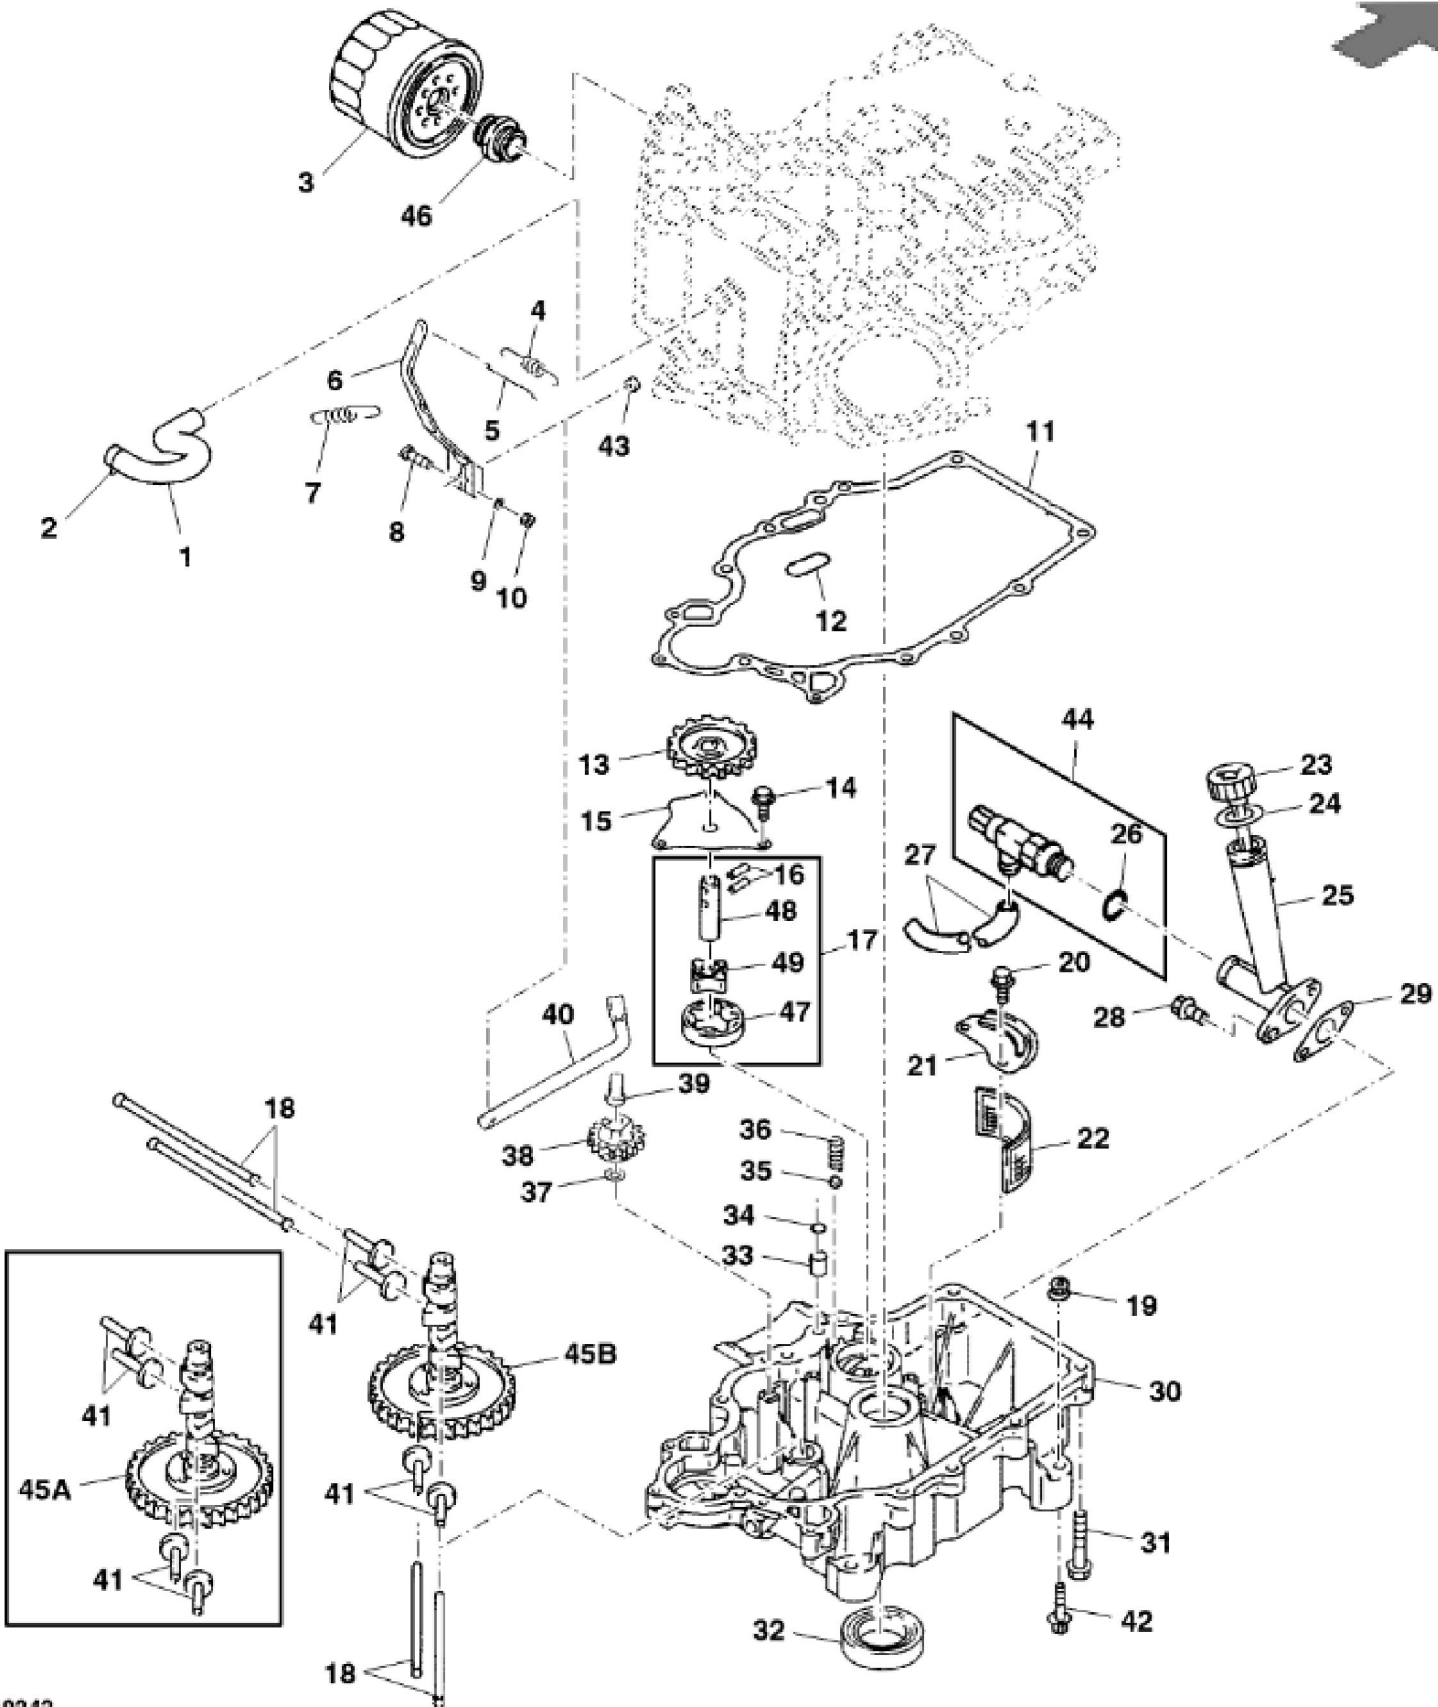

KEY	PART NO.	PART NAME	QTY	REMARKS
1	19M7862	SCREW	4	M6 X 20
2	M76190	BRACKET	1	
3	M74275	NUT	1	
4	M76165	WASHER	1	
5	AM105570	FLYWHEEL	1	
6	19M7865	SCREW	4	M8 X 16
7	M76123	COVER	1	
8	M113676	GASKET	1	SUB FOR M76126
9	M76154	SEAL	1	SUB FOR M76128
10	M95848	SCREW	2	
11	M76124	PLATE	2	
12	M76125	VALVE	2	Breather
13	AM121223	CRANKCASE	1	INCLUDES M97316; Complete
14	UC12440	CRANKSHAFT	1	SUB FOR AM105564
15	M76122	DOWEL PIN	1	NLA
16	M76121	GEAR	1	
17	M147310	BOLT	4	SUB FOR PT12040
18	MIA12487	CONNECTING ROD	2	SUB FOR AM133731 AND AM105565
18	AM106252	CONNECTING ROD	2	0.50 mm (0.02") US, NLA;
18	MIA12608	CONNECTING ROD	1	SUB FOR AM133732
19	M77843	SHAFT KEY	1	
20	M76120	SNAP RING	AR	
21	M76119	PIN	2	PISTON
22	AM105554	PISTON RING KIT	1	STD
22	AM105562	PISTON RING KIT	2	0.50 mm (0.02") OS
23	AM116415	PISTON REPLACEMENT KIT	2	NLA; ORDER AM105554, M76120 AND M96545
23	AM116416	PISTON RING KIT	2	NLA; ORDER AM105562, M76120 AND M76096
24	MIU12135	BEARING	1	SUB FOR M97316
25	M96545	PISTON	1	
25	M76096	PISTON	2	

PU08343