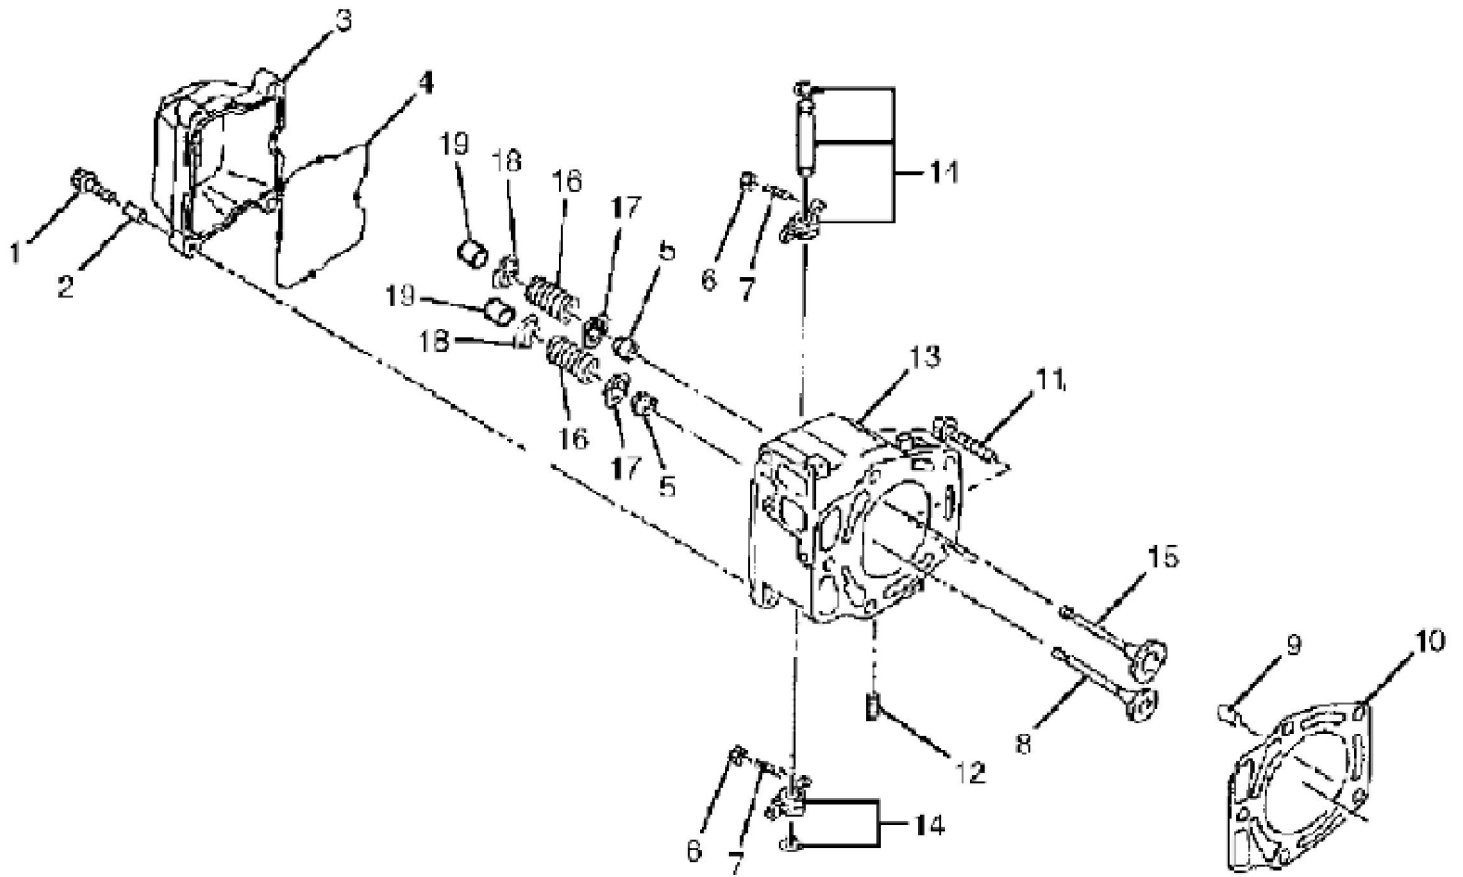

KEY	PART NO.	PART NAME	QTY	REMARKS
30	M119092	COVER	1	CRANKCASE (SUB FOR M94626)
31	19M8318	SCREW	8	M8 X 45
32	M76154	SEAL	1	SUB FOR M76128
33	M70227	PIN	2	
34	M76104	O-RING	1	
35	M76105	BALL	1	STEEL
36	M76102	SPRING	1	
37	M95856	WASHER	1	(SUB FOR M88496)
38	AM105569	GOVERNOR	1	
39	PT9996	SLEEVE	1	GOVERNOR (PLASTIC W LEGS)
40	M76155	ARM	1	PIVOT
41	M76089	TAPPET	4	
42	19M7799	SCREW	1	M8 X 45, RH FRONT ENGINE-TO-FRAME BOLT, FOR GROUND
42	19M7897	SCREW	3	M8 X 35, ENGINE TO FRAME
43	M88987	SEAL	1	
44	AM115362	DRAIN VALVE	1	OIL DRAIN
45A	AM109387	CAMSHAFT	1	NLA, PLASTIC GEAR (INCLUDES TAPPETS) (FD590V-AS03, FD590V-BS03), (SUB AM127312 AND (4) M76089)
45B	AM127312	CAMSHAFT	1	STEEL GEAR (FD590V-CS03)
46	M127431	ADAPTER FITTING	1	
47	M76141	ROTOR	1	PUMP
48	MIU10853	SHAFT	1	OIL PUMP, (SUB FOR M76142)
49	M76140	ROTOR	1	
..	AM109035	KIT	1	(NLA) PLUG (INCLUDES PARTS MARKED (A))