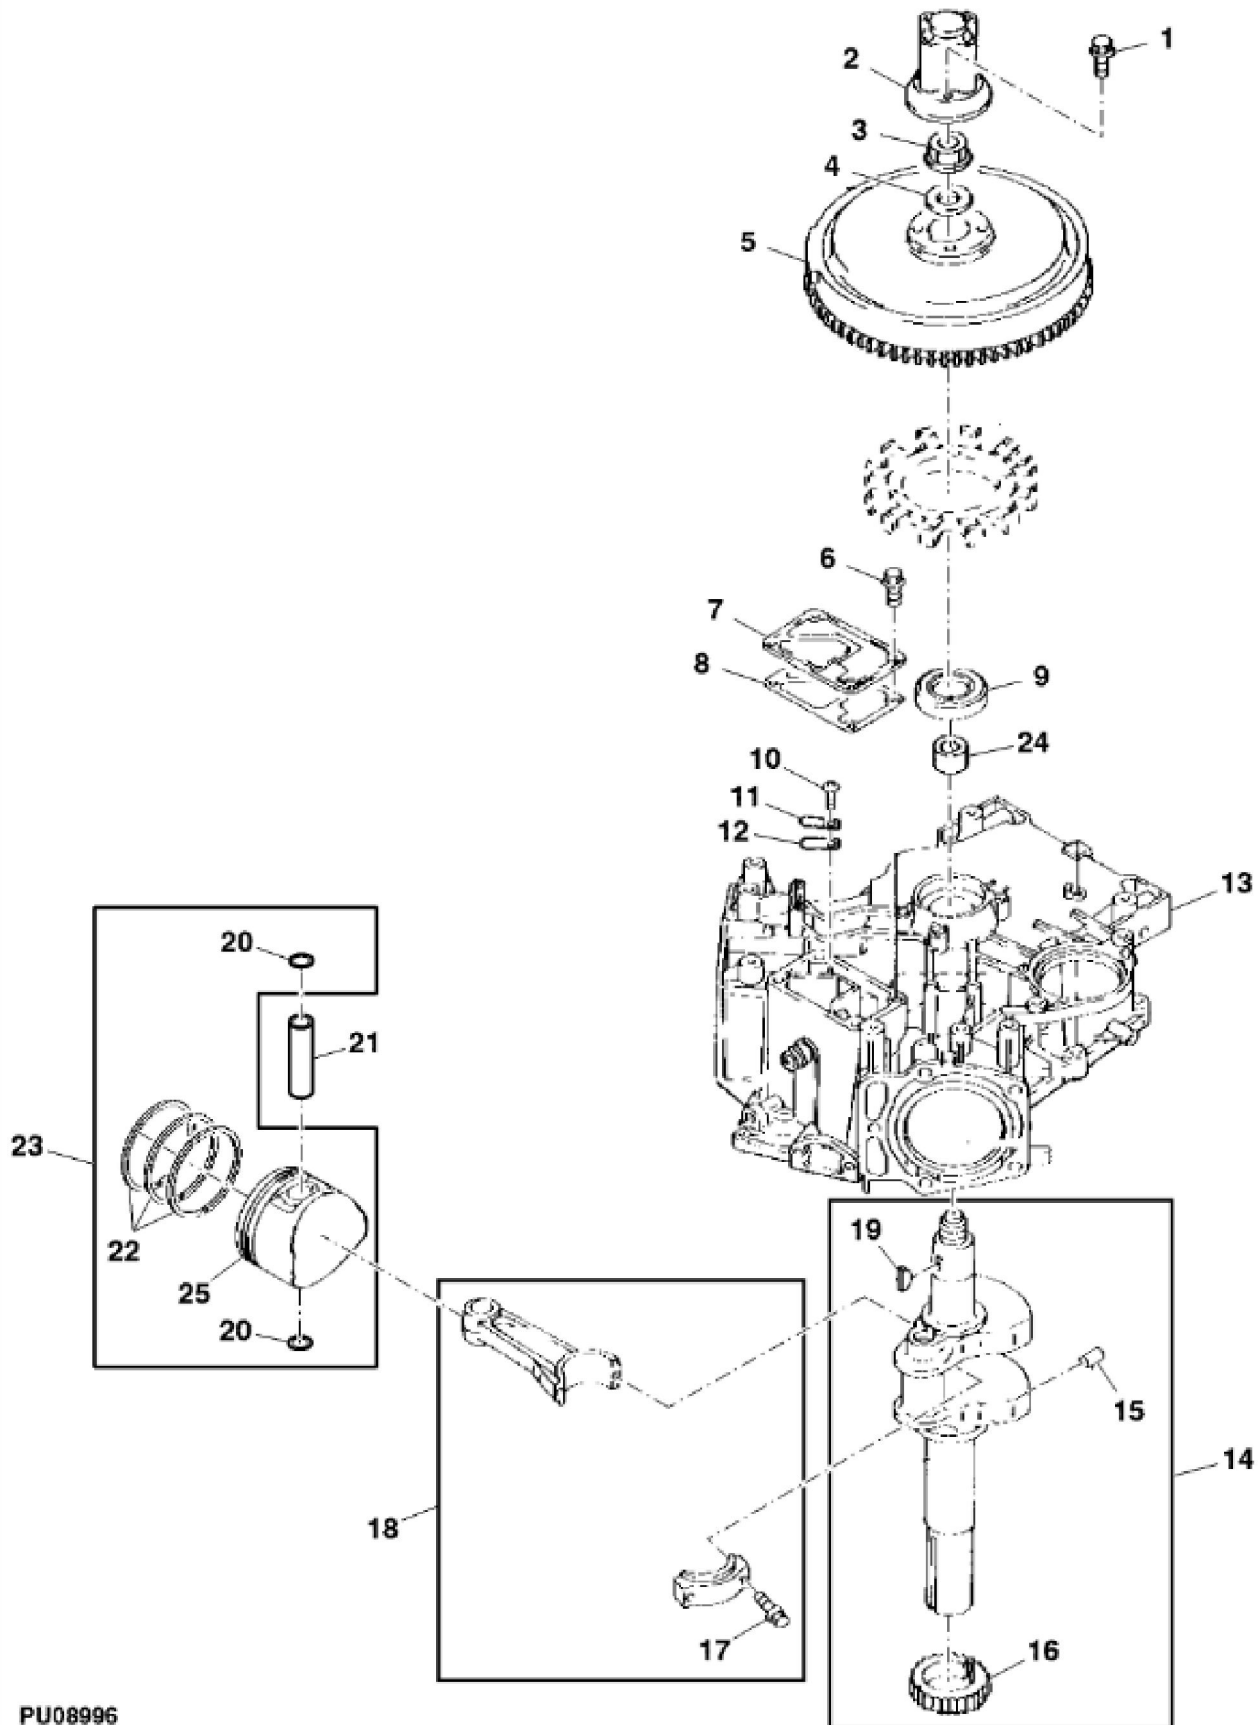

KEY	PART NO.	PART NAME	QTY	REMARKS
1	19M7862	SCREW	4	M6 X 20
2	M76190	BRACKET	1	
3	M74275	NUT	1	
4	M76165	WASHER	1	
5	AM105570	FLYWHEEL	1	
6	19M7865	SCREW	4	M8 X 16
7	M76123	COVER	1	
8	M113676	GASKET	1	SUB FOR M76126
9	M76154	SEAL	1	SUB FOR M76128
10	M95848	SCREW	2	
11	M76124	PLATE	2	
12	M76125	VALVE	2	Breather
13	AM121223	CRANKCASE	1	INCLUDES M97316; Complete
14	UC12440	CRANKSHAFT	1	SUB FOR AM105564
15	M76122	DOWEL PIN	1	NLA
16	M76121	GEAR	1	
17	M147310	BOLT	4	SUB FOR PT12040
18	MIA12487	CONNECTING ROD	2	SUB FOR AM133731 AND AM105565
18	AM106252	CONNECTING ROD	2	0.50 mm (0.02") US, NLA;
18	MIA12608	CONNECTING ROD	1	SUB FOR AM133732
19	M77843	SHAFT KEY	1	
20	M76120	SNAP RING	AR	
21	M76119	PIN	2	PISTON
22	AM105554	PISTON RING KIT	1	STD
22	AM105562	PISTON RING KIT	2	0.50 mm (0.02") OS
23	AM116415	PISTON REPLACEMENT KIT	2	NLA; ORDER AM105554, M76120 AND M96545
23	AM116416	PISTON RING KIT	2	NLA; ORDER AM105562, M76120 AND M76096
24	MIU12135	BEARING	1	SUB FOR M97316
25	M96545	PISTON	1	
25	M76096	PISTON	2