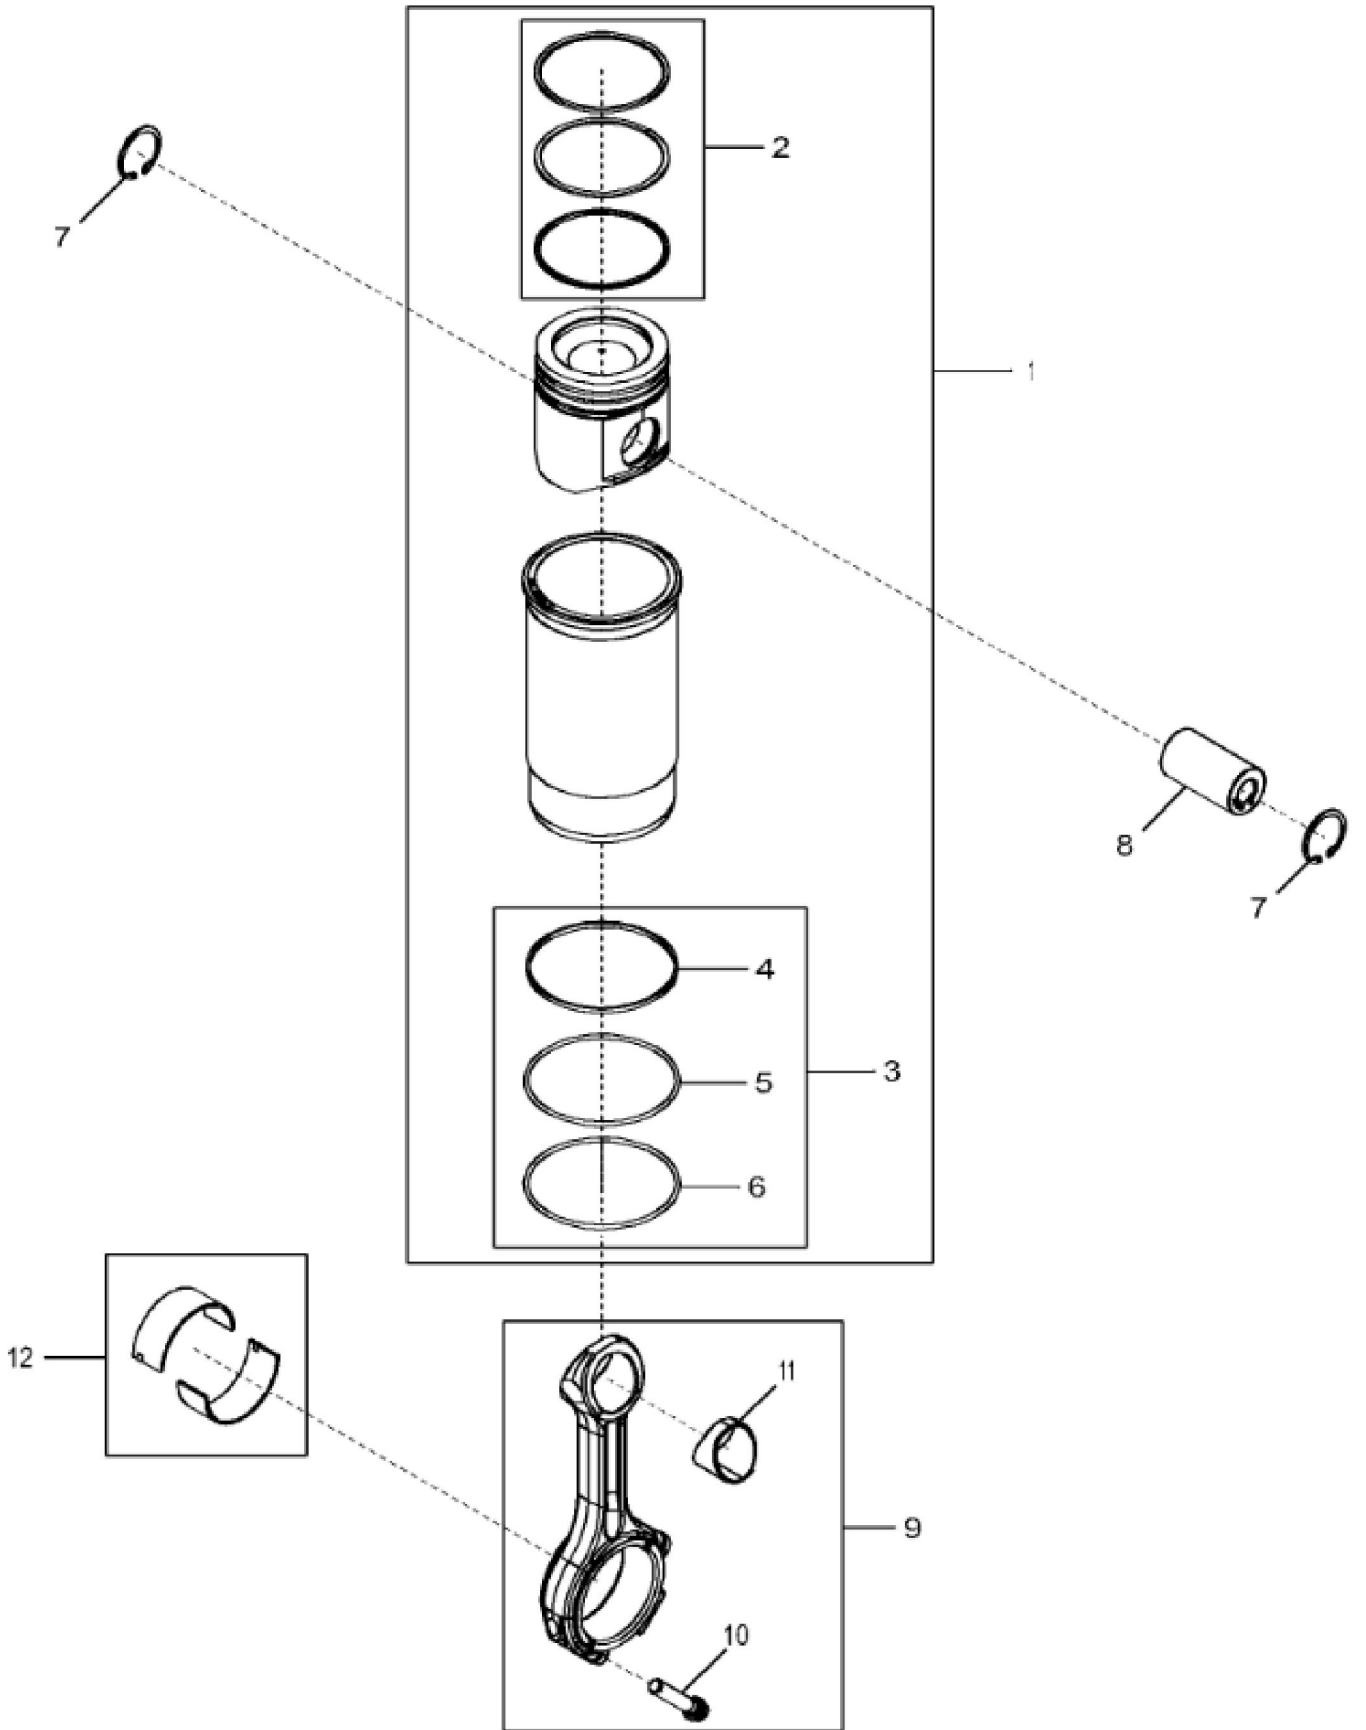

KEY	PART NO.	PART NAME	QTY	REMARKS
1	CYLINDER BLOCK	1	MARKED R504850; ORDER RE528638
2	R116466	PLUG	1	
3	RE71255	PIPE PLUG	1	SUB FOR R104592 AND RE42713
4	B153R	DOWEL PIN	2	
5	R119874	BUSHING	1	ALSO ORDER TY6333
6	RE505501	BLEED VALVE	1	
7	R131425	COMPRESSION SPRING	1	
8	R121043	VALVE	1	
9	R111137	SPRING	1	
10	R97185	O-RING	1	
11	D2361R	BALL	1	
12	RE537834	ELBOW FITTING		Not Illustrated
13	R536082	BEARING CAP	6	
14	R528387	CAP SCREW	14	LGTH = 92 mm, USE WITH R515365 AND R515366
15	R535004	BEARING CAP	1	
16	RE508185	FITTING	2	1-5/8"-12 UN
17	U13639	O-RING	1	1-5/8"-12 UN
18	R48685	DOWEL PIN	1	SUB FOR A120R
19	T18891	PLUG	2	OD = 16 mm
20	15H584	PIPE PLUG	1	1/2"
21	R131182	ORIFICE	6	
22	RE507807	PIPE PLUG	1	1/4"-18 NPT
23	15H695	PIPE PLUG	1	3/8"
24	R515365	BEARING CAP	6	
25	R515366	BEARING CAP	1	

<https://www.ebooklibonline.com>

Hello dear friend!

Thank you very much for reading.

Enter the link into your browser.

The full manual is available for immediate download.

<https://www.ebooklibonline.com>

KEY	PART NO.	PART NAME	QTY	REMARKS
1	RE505921	CRANKSHAFT	1	MARKED R503470; ALSO ORDER RE537070 AND RE537071
1	SE501655	CRANKSHAFT REMAN	1	(With Bearings) REMAN FOR RE505921
2	R505609	SHAFT KEY	1	LGTH = 18.5 mm
3	R120631	GEAR	1	Z = 30
4	R48685	DOWEL PIN	1	SUB FOR A120R
5	R135918	BOLT	6	
6	RE65165	BEARING KIT	6	STD, Kit, R123561 AND R123562
6	RE65911	BEARING	AR	US = 0.254 mm, Kit, R130576 AND R130577
7	RE65168	BEARING KIT	1	STD, Kit, R123564 AND R123563
7	RE65912	THRUST BEARING	AR	US = 0.254 mm, Kit, R130574 AND R130575

Thank you so much for reading

KEY	PART NO.	PART NAME	QTY	REMARKS
1	RE524450	PISTON-LINER KIT	6	PISTON MARKED RE521616
2	RE524453	PISTON RING KIT	6	
3	AR65507	O-RING KIT	6	
4	R48767	PACKING	6	
5	R26121	O-RING	6	
6	R55453	O-RING	6	
7	R54114	SNAP RING	12	
8	R502755	PISTON PIN	6	
9	RE500608	CONNECTING ROD	6	
9	SE501094	CONNECTING ROD REMAN	AR	REMAN FOR RE500608
10	R501124	SCREW	12	
11	R114082	BUSHING	6	
12	RE65908	BEARING	6	KIT; (2) R113698