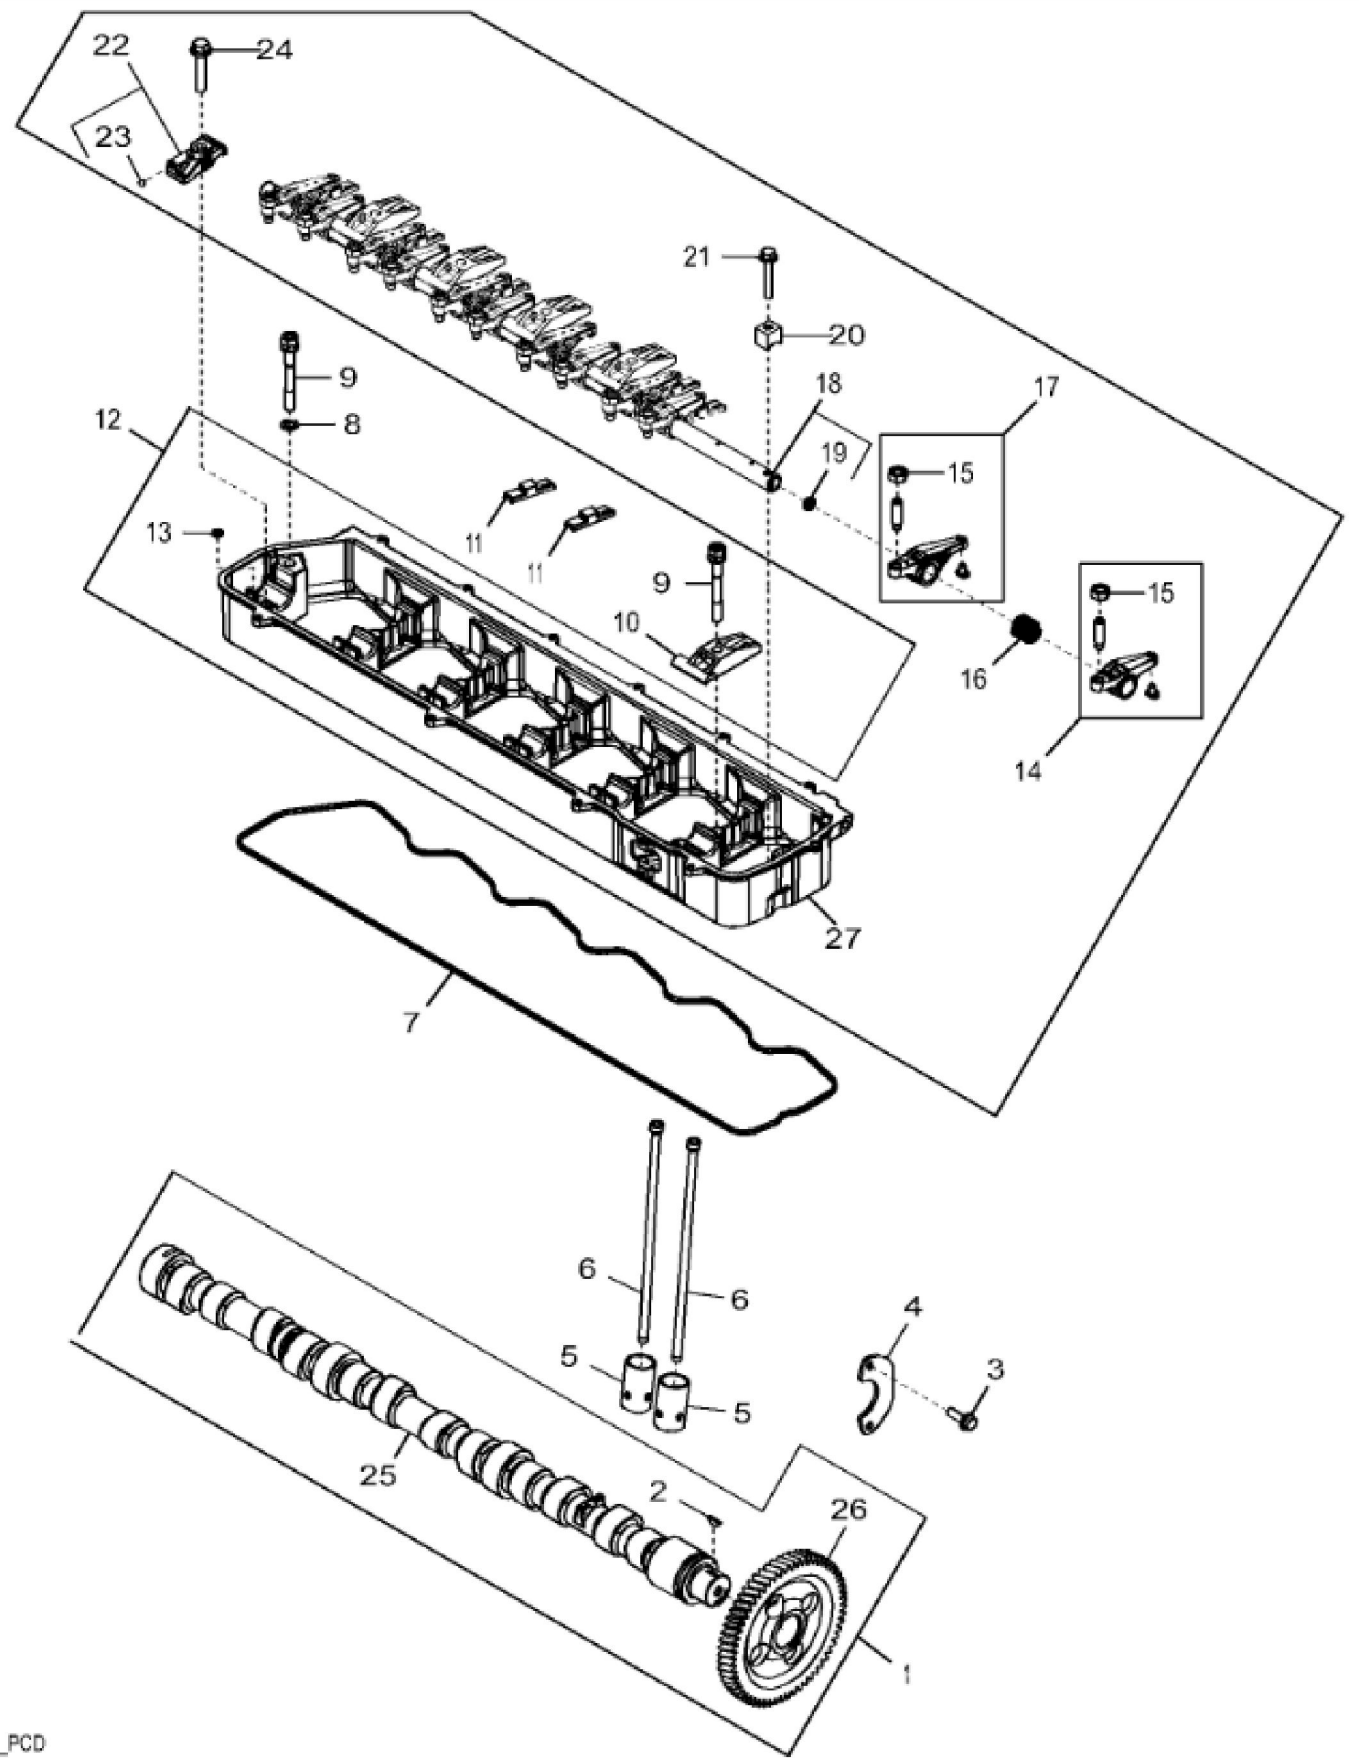

KEY	PART NO.	PART NAME	QTY	REMARKS
1	CYLINDER BLOCK	1	MARKED R504850; ORDER RE528638
2	R116466	PLUG	1	
3	RE71255	PIPE PLUG	1	SUB FOR R104592 AND RE42713
4	B153R	DOWEL PIN	2	
5	R119874	BUSHING	1	ALSO ORDER TY6333
6	RE505501	BLEED VALVE	1	
7	R131425	COMPRESSION SPRING	1	
8	R121043	VALVE	1	
9	R111137	SPRING	1	
10	R97185	O-RING	1	
11	D2361R	BALL	1	
12	RE537834	ELBOW FITTING		Not Illustrated
13	R536082	BEARING CAP	6	
14	R528387	CAP SCREW	14	LGTH = 92 mm, USE WITH R515365 AND R515366
15	R535004	BEARING CAP	1	
16	RE508185	FITTING	2	1-5/8"-12 UN
17	U13639	O-RING	1	1-5/8"-12 UN
18	R48685	DOWEL PIN	1	SUB FOR A120R
19	T18891	PLUG	2	OD = 16 mm
20	15H584	PIPE PLUG	1	1/2"
21	R131182	ORIFICE	6	
22	RE507807	PIPE PLUG	1	1/4"-18 NPT
23	15H695	PIPE PLUG	1	3/8"
24	R515365	BEARING CAP	6	
25	R515366	BEARING CAP	1	

<https://www.ebooklibonline.com>

Hello dear friend!

Thank you very much for reading.

Enter the link into your browser.

The full manual is available for immediate download.

<https://www.ebooklibonline.com>

KEY	PART NO.	PART NAME	QTY	REMARKS
1	RE505921	CRANKSHAFT	1	MARKED R503470; ALSO ORDER RE537070 AND RE537071
1	SE501655	CRANKSHAFT REMAN	1	(With Bearings) REMAN FOR RE505921
2	R505609	SHAFT KEY	1	LGTH = 18.5 mm
3	R120631	GEAR	1	Z = 30
4	R48685	DOWEL PIN	1	SUB FOR A120R
5	R135918	BOLT	6	
6	RE65165	BEARING KIT	6	STD, Kit, R123561 AND R123562
6	RE65911	BEARING	AR	US = 0.254 mm, Kit, R130576 AND R130577
7	RE65168	BEARING KIT	1	STD, Kit, R123564 AND R123563
7	RE65912	THRUST BEARING	AR	US = 0.254 mm, Kit, R130574 AND R130575

Thank you so much for reading

KEY	PART NO.	PART NAME	QTY	REMARKS
1	RE524450	PISTON-LINER KIT	6	PISTON MARKED RE521616
2	RE524453	PISTON RING KIT	6	
3	AR65507	O-RING KIT	6	
4	R48767	PACKING	6	
5	R26121	O-RING	6	
6	R55453	O-RING	6	
7	R54114	SNAP RING	12	
8	R502755	PISTON PIN	6	
9	RE500608	CONNECTING ROD	6	
9	SE501094	CONNECTING ROD REMAN	AR	REMAN FOR RE500608
10	R501124	SCREW	12	
11	R114082	BUSHING	6	
12	RE65908	BEARING	6	KIT; (2) R113698