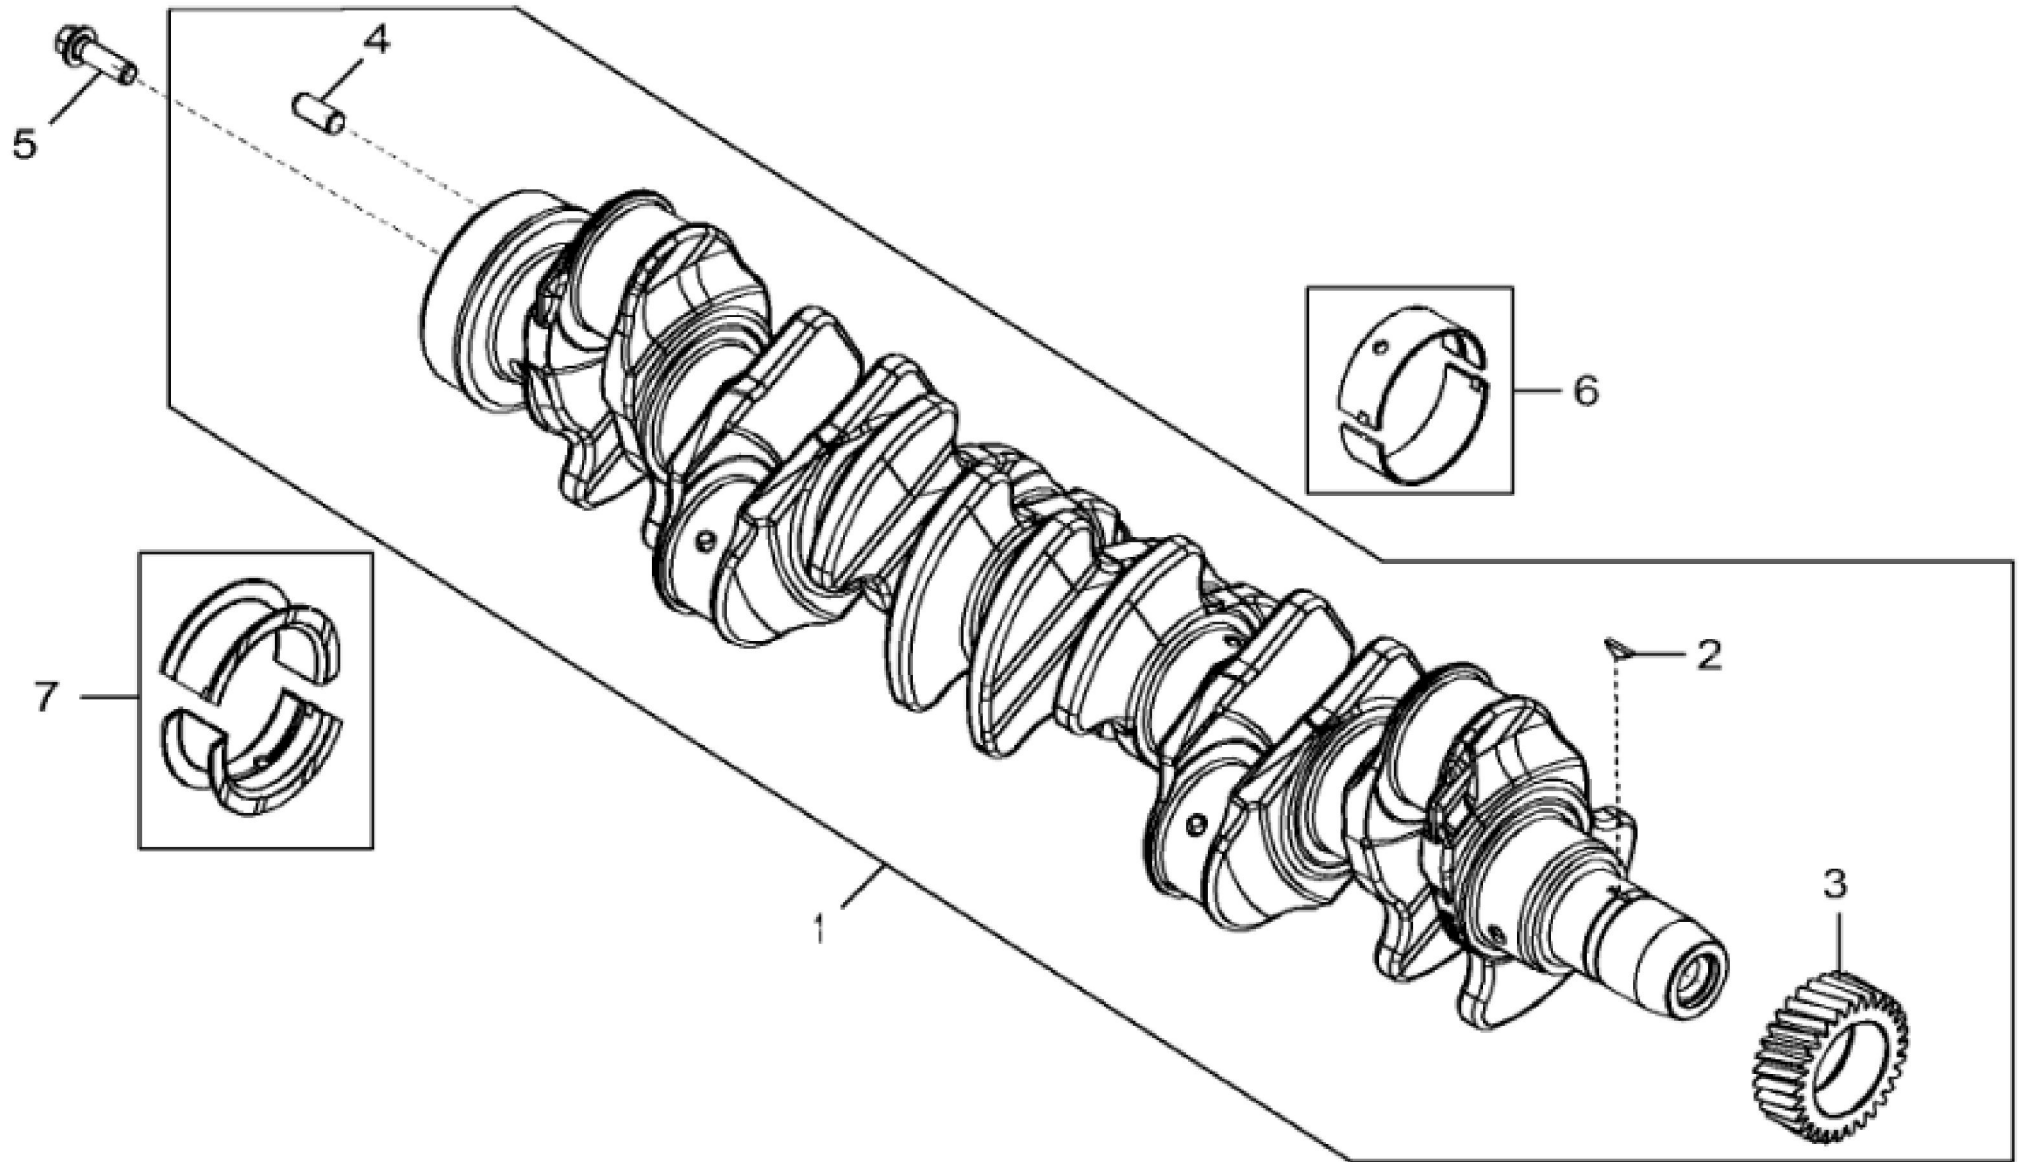

KEY	PART NO.	PART NAME	QTY	REMARKS
1	CYLINDER BLOCK	1	MARKED R504850; ORDER RE528638
2	R116466	PLUG	1	
3	RE71255	PIPE PLUG	1	SUB FOR R104592 AND RE42713
4	B153R	DOWEL PIN	2	
5	R119874	BUSHING	1	ALSO ORDER TY6333
6	RE505501	BLEED VALVE	1	
7	R131425	COMPRESSION SPRING	1	
8	R121043	VALVE	1	
9	R111137	SPRING	1	
10	R97185	O-RING	1	
11	D2361R	BALL	1	
12	RE537834	ELBOW FITTING		Not Illustrated
13	R536082	BEARING CAP	6	
14	R528387	CAP SCREW	14	LGTH = 92 mm, USE WITH R515365 AND R515366
15	R535004	BEARING CAP	1	
16	RE508185	FITTING	2	1-5/8"-12 UN
17	U13639	O-RING	1	1-5/8"-12 UN
18	R48685	DOWEL PIN	1	SUB FOR A120R
19	T18891	PLUG	2	OD = 16 mm
20	15H584	PIPE PLUG	1	1/2"
21	R131182	ORIFICE	6	
22	RE507807	PIPE PLUG	1	1/4"-18 NPT
23	15H695	PIPE PLUG	1	3/8"
24	R515365	BEARING CAP	6	
25	R515366	BEARING CAP	1	

<https://www.ebooklibonline.com>

Hello dear friend!

Thank you very much for reading.

Enter the link into your browser.

The full manual is available for immediate download.

<https://www.ebooklibonline.com>

KEY	PART NO.	PART NAME	QTY	REMARKS
1	RE505921	CRANKSHAFT	1	MARKED R503470; ALSO ORDER RE537070 AND RE537071
1	SE501655	CRANKSHAFT REMAN	1	(With Bearings) REMAN FOR RE505921
2	R505609	SHAFT KEY	1	LGTH = 18.5 mm
3	R120631	GEAR	1	Z = 30
4	R48685	DOWEL PIN	1	SUB FOR A120R
5	R135918	BOLT	6	
6	RE65165	BEARING KIT	6	STD, Kit, R123561 AND R123562
6	RE65911	BEARING	AR	US = 0.254 mm, Kit, R130576 AND R130577
7	RE65168	BEARING KIT	1	STD, Kit, R123564 AND R123563
7	RE65912	THRUST BEARING	AR	US = 0.254 mm, Kit, R130574 AND R130575

Thank you so much for reading

KEY	PART NO.	PART NAME	QTY	REMARKS
1	RE524450	PISTON-LINER KIT	6	PISTON MARKED RE521616
2	RE524453	PISTON RING KIT	6	
3	AR65507	O-RING KIT	6	
4	R48767	PACKING	6	
5	R26121	O-RING	6	
6	R55453	O-RING	6	
7	R54114	SNAP RING	12	
8	R502755	PISTON PIN	6	
9	RE500608	CONNECTING ROD	6	
9	SE501094	CONNECTING ROD REMAN	AR	REMAN FOR RE500608
10	R501124	SCREW	12	
11	R114082	BUSHING	6	
12	RE65908	BEARING	6	KIT; (2) R113698