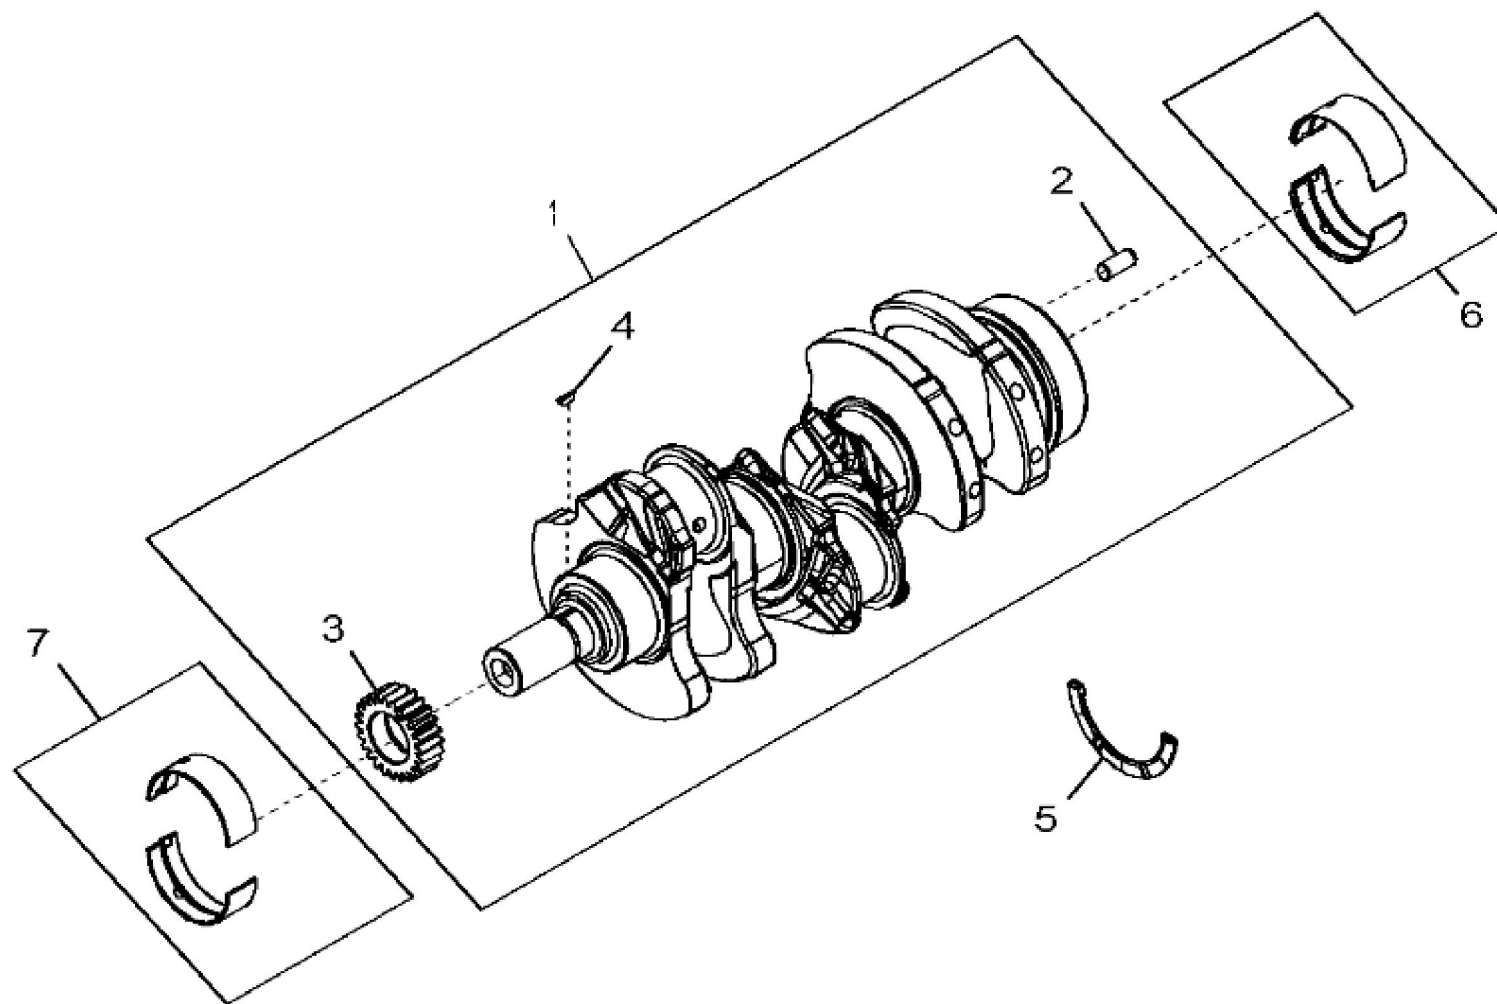

KEY	PART NO.	PART NAME	QTY	REMARKS
1	....	CYLINDER BLOCK	1	MARKED R534107; ORDER DZ101388
1	DZ101388	SHORT BLOCK ASSEMBLY	1	
2	T20168	WASHER	8	
3	R528387	CAP SCREW	8	
4	T23435	THREADED NIPPLE	1	
5	R26493	BUSHING	1	
6	R119874	BUSHING	1	
7	15H275	PIPE PLUG	2	1/4"
8	R54802	ORIFICE	3	
9	RE564870	PISTON-LINER KIT	3	INCLUDES RE562923
10	RE525162	O-RING KIT	3	
11	RE572069	CAMSHAFT	1	
12	26H72	SHAFT KEY	1	1/8" X 5/8"
13	15H695	PIPE PLUG	1	3/8"
14	A120R	DOWEL PIN	4	
15	15H653	PIPE PLUG	1	1"
16	T18891	PLUG	2	
17	RE71255	PIPE PLUG	1	
18	R97185	O-RING	1	
19	D2361R	BALL	1	
20	B153R	DOWEL PIN	2	
21	R121043	VALVE	1	
22	R111137	SPRING	1	
23	R534150	PLATE	1	
24	19M8999	SCREW	2	M8 X 25
25	RE562923	PIN KIT	3	(Not Illustrated)

4726\_RE551667\_PCD

KEY	PART NO.	PART NAME	QTY	REMARKS
1	RE558743	CRANKSHAFT	1	SUB FOR RE565459 OR DZ101387 OR DZ10463
1	RE565459	CRANKSHAFT	1	(Only For 5M FT4 Engines) (Not Illustrated) KIT
1	DZ101387	CRANKSHAFT	1	(Only For 5E and OEM FT4 Engines) (Not Illustrated) KIT
1	DZ10463	CRANKSHAFT	1	(Only For Non FT4 3029 Engines) (Not Illustrated) KIT
2	A120R	DOWEL PIN	1	
3	R538912	GEAR	1	Z = 24, MARKED R542963
4	26H72	SHAFT KEY	1	1/8" X 5/8"
5	R516362	THRUST WASHER	3	
6	RE57279	BEARING KIT	1	KIT R121413
7	AT21140	BEARING	3	KIT T23214

KEY	PART NO.	PART NAME	QTY	REMARKS	
1	RE521814	PISTON RING KIT	3	SUB FOR RE564869	
2	RE564870	PISTON-LINER KIT	3		
3	RE562923	PIN KIT	1		
4	40M1856	SNAP RING	6		
5	RE27348	BEARING KIT	6		
6	RE507799	CONNECTING ROD	3		
7	R80033	CAP SCREW	2	SUB FOR R516517	