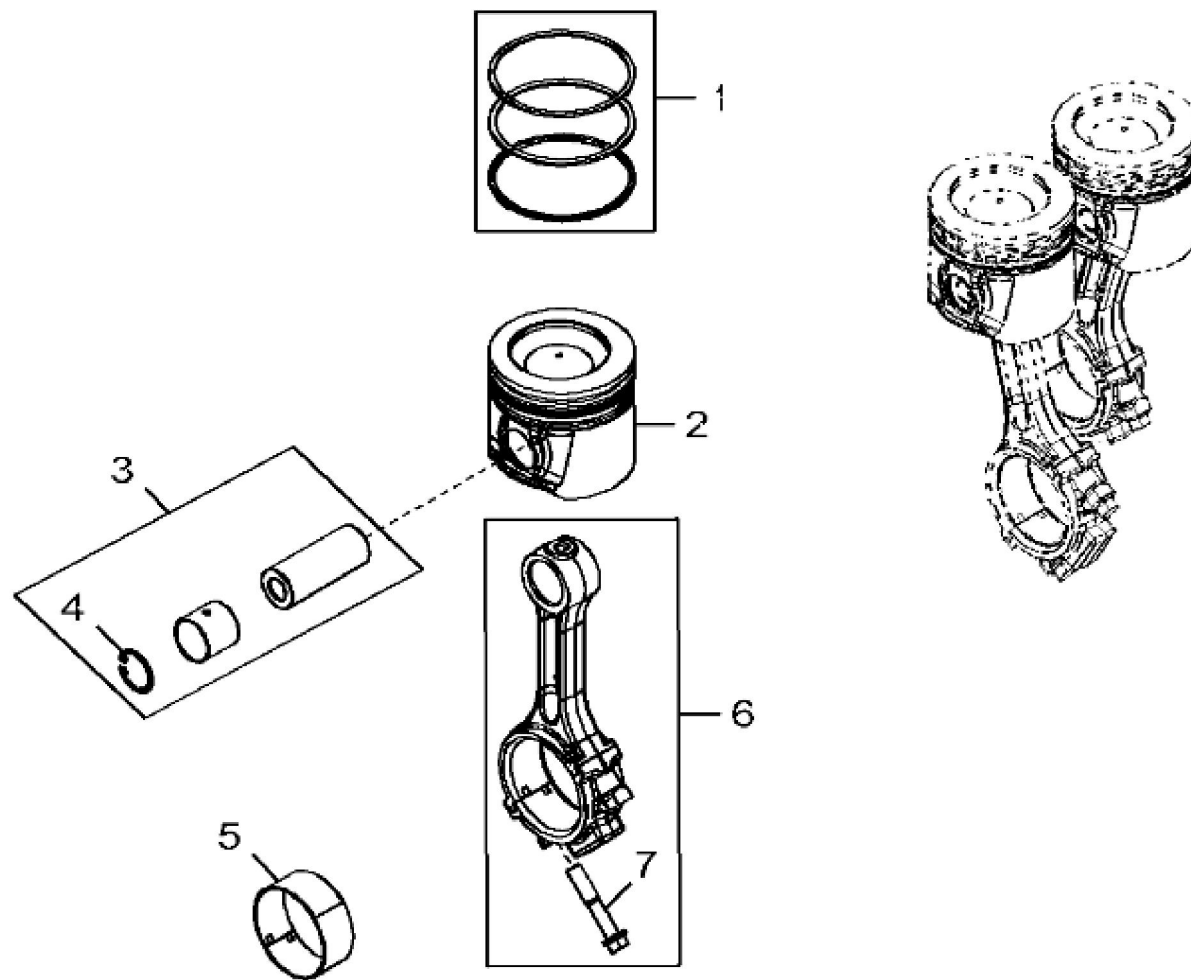

KEY	PART NO.	PART NAME	QTY	REMARKS
1	....	CYLINDER BLOCK	1	MARKED R534107; ORDER DZ101388
1	DZ101388	SHORT BLOCK ASSEMBLY	1	
2	T20168	WASHER	8	
3	R528387	CAP SCREW	8	
4	T23435	THREADED NIPPLE	1	
5	R26493	BUSHING	1	
6	R119874	BUSHING	1	
7	15H275	PIPE PLUG	2	1/4"
8	R54802	ORIFICE	3	
9	RE564870	PISTON-LINER KIT	3	INCLUDES RE562923
10	RE525162	O-RING KIT	3	
11	RE572069	CAMSHAFT	1	
12	26H72	SHAFT KEY	1	1/8" X 5/8"
13	15H695	PIPE PLUG	1	3/8"
14	A120R	DOWEL PIN	4	
15	15H653	PIPE PLUG	1	1"
16	T18891	PLUG	2	
17	RE71255	PIPE PLUG	1	
18	R97185	O-RING	1	
19	D2361R	BALL	1	
20	B153R	DOWEL PIN	2	
21	R121043	VALVE	1	
22	R111137	SPRING	1	
23	R534150	PLATE	1	
24	19M8999	SCREW	2	M8 X 25
25	RE562923	PIN KIT	3	(Not Illustrated)

4726\_RE551667\_PCD

KEY	PART NO.	PART NAME	QTY	REMARKS
1	RE558743	CRANKSHAFT	1	SUB FOR RE565459 OR DZ101387 OR DZ10463
1	RE565459	CRANKSHAFT	1	(Only For 5M FT4 Engines) (Not Illustrated) KIT
1	DZ101387	CRANKSHAFT	1	(Only For 5E and OEM FT4 Engines) (Not Illustrated) KIT
1	DZ10463	CRANKSHAFT	1	(Only For Non FT4 3029 Engines) (Not Illustrated) KIT
2	A120R	DOWEL PIN	1	
3	R538912	GEAR	1	Z = 24, MARKED R542963
4	26H72	SHAFT KEY	1	1/8" X 5/8"
5	R516362	THRUST WASHER	3	
6	RE57279	BEARING KIT	1	KIT R121413
7	AT21140	BEARING	3	KIT T23214

KEY	PART NO.	PART NAME	QTY	REMARKS	
1	RE521814	PISTON RING KIT	3	SUB FOR RE564869	
2	RE564870	PISTON-LINER KIT	3		
3	RE562923	PIN KIT	1		
4	40M1856	SNAP RING	6		
5	RE27348	BEARING KIT	6		
6	RE507799	CONNECTING ROD	3		
7	R80033	CAP SCREW	2	SUB FOR R516517	