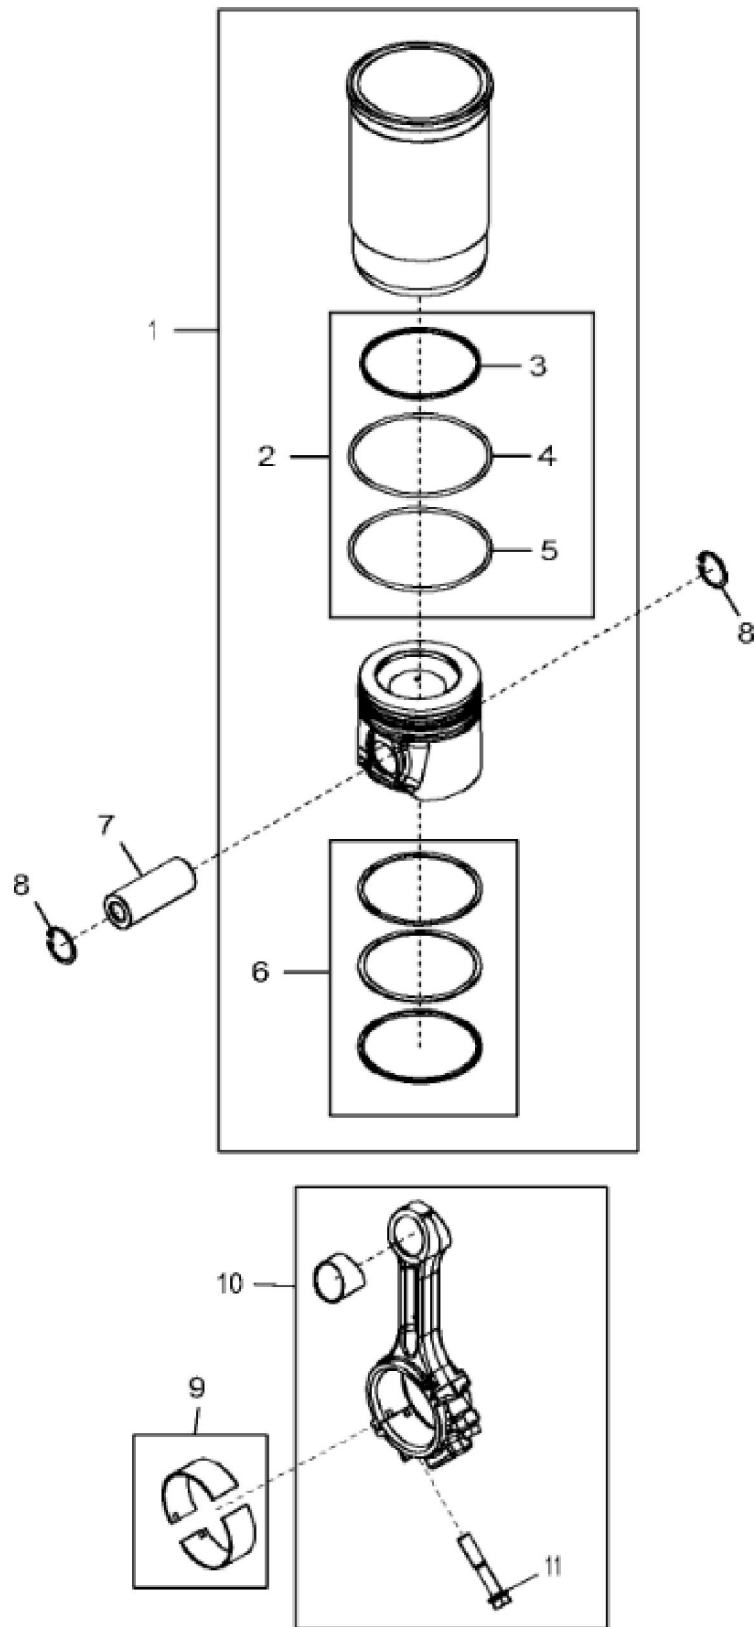

KEY	PART NO.	PART NAME	QTY	REMARKS
1	....	CYLINDER BLOCK	1	MARKED R534107; ORDER DZ101388
1	DZ101388	SHORT BLOCK ASSEMBLY	1	
2	T20168	WASHER	8	
3	R528387	CAP SCREW	8	
4	T23435	THREADED NIPPLE	1	
5	R26493	BUSHING	1	
6	R119874	BUSHING	1	
7	15H275	PIPE PLUG	2	1/4"
8	R54802	ORIFICE	3	
9	RE564870	PISTON-LINER KIT	3	INCLUDES RE562923
10	RE525162	O-RING KIT	3	
11	RE572069	CAMSHAFT	1	
12	26H72	SHAFT KEY	1	1/8" X 5/8"
13	15H695	PIPE PLUG	1	3/8"
14	A120R	DOWEL PIN	4	
15	15H653	PIPE PLUG	1	1"
16	T18891	PLUG	2	
17	RE71255	PIPE PLUG	1	
18	R97185	O-RING	1	
19	D2361R	BALL	1	
20	B153R	DOWEL PIN	2	
21	R121043	VALVE	1	
22	R111137	SPRING	1	
23	R534150	PLATE	1	
24	19M8999	SCREW	2	M8 X 25
25	RE562923	PIN KIT	3	(Not Illustrated)

4726\_RE551667\_PCD

KEY	PART NO.	PART NAME	QTY	REMARKS
1	RE558743	CRANKSHAFT	1	SUB FOR RE565459 OR DZ101387 OR DZ10463
1	RE565459	CRANKSHAFT	1	(Only For 5M FT4 Engines) (Not Illustrated) KIT
1	DZ101387	CRANKSHAFT	1	(Only For 5E and OEM FT4 Engines) (Not Illustrated) KIT
1	DZ10463	CRANKSHAFT	1	(Only For Non FT4 3029 Engines) (Not Illustrated) KIT
2	A120R	DOWEL PIN	1	
3	R538912	GEAR	1	Z = 24, MARKED R542963
4	26H72	SHAFT KEY	1	1/8" X 5/8"
5	R516362	THRUST WASHER	3	
6	RE57279	BEARING KIT	1	KIT R121413
7	AT21140	BEARING	3	KIT T23214

**Thank you so much for reading**

John Deere > Turf And Utility > TRACTOR > 3029HPY61 - TRACTOR > 5045E Tractor (Final Tier 4)(9X3 TSS Transmission and 12X12 PR Transmission)(North America Edition) > 20 ENGINE 3029HPY61-RE571749 > ST896602 - 4863 CONNECTING ROD AND PISTON ( - XXXXXX)

KEY	PART NO.	PART NAME	QTY	REMARKS	
1	RE521814	PISTON RING KIT	3	SUB FOR RE564869	
2	RE564870	PISTON-LINER KIT	3		
3	RE562923	PIN KIT	1		
4	40M1856	SNAP RING	6		
5	RE27348	BEARING KIT	6		
6	RE507799	CONNECTING ROD	3		
7	R80033	CAP SCREW	2	SUB FOR R516517	