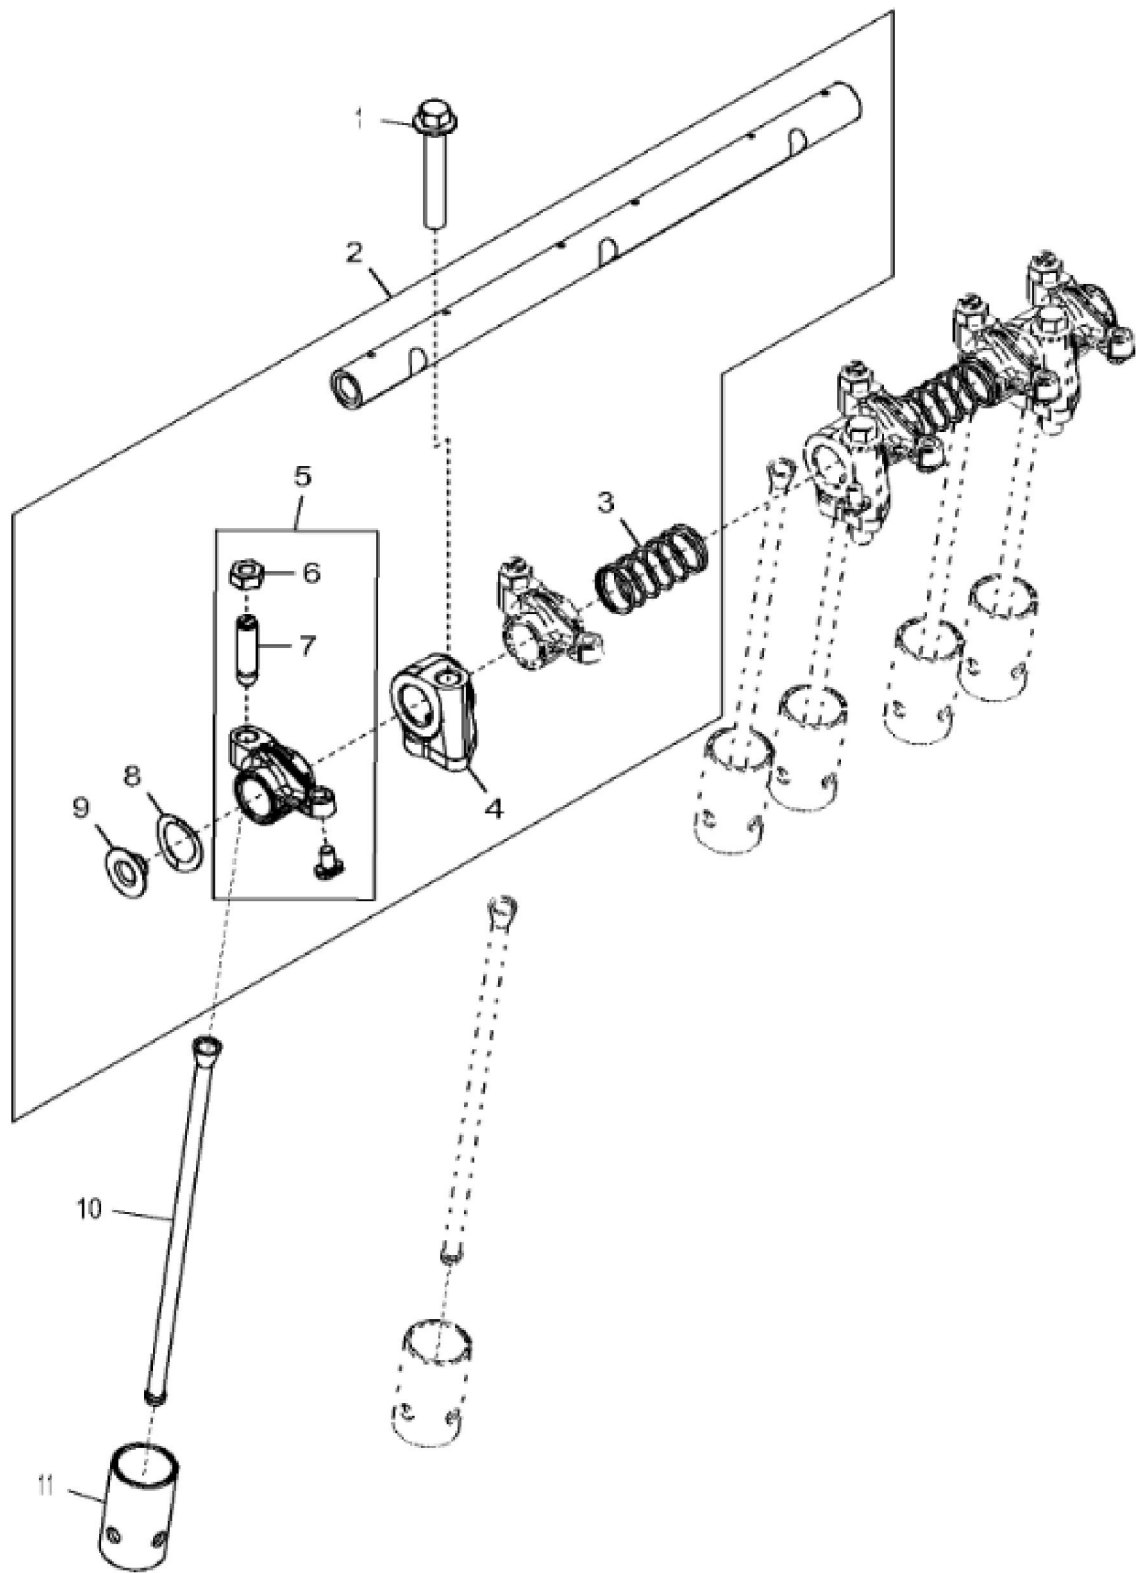

KEY	PART NO.	PART NAME	QTY	REMARKS
1	R515466	O-RING	3	
2	R48767	PACKING	3	
3	R502260	CYLINDER LINER	3	
4	R515306	O-RING	3	
5	R54802	ORIFICE	3	
6	T18891	PLUG	2	
7	R121043	VALVE	1	
8	R111137	SPRING	1	
9	R97185	O-RING	1	
10	D2361R	BALL	1	
11	R26650	DOWEL PIN	2	
12	R26493	BUSHING	1	
13	15H275	PIPE PLUG	1	1/4"
14	15H237	PIPE PLUG	1	1/2"
15	RE71255	PIPE PLUG	2	
16	RE535328	CAMSHAFT	1	
17	26H72	SHAFT KEY	1	1/8" X 5/8"
18	19H2676	CAP SCREW	2	3/8" X 1"
19	T20072	PLATE	1	
20	T23435	THREADED NIPPLE	1	
21	RE507807	PIPE PLUG	1	
22	15H695	PIPE PLUG	1	3/8"
23	.....	CAP	3	ORDER PY0591
24	.....	CAP	1	ORDER PY0591
25	T20168	WASHER	8	
26	T23474	CAP SCREW	8	
27	R48685	DOWEL PIN	4	
28	15H562	PIPE PLUG	1	1"
29	PY0591	CYLINDER BLOCK	1	MARKED R502385; INCLUDES R48685, RE507807, 15H653 AND 15H695

KEY	PART NO.	PART NAME	QTY	REMARKS
1	RE521348	CRANKSHAFT	1	(With Bearings) SUB FOR RE50979; KIT
1	SE501652	CRANKSHAFT REMAN	1	(With Bearings) (With Spur Timing Gears) REMAN FOR RE521348
1	SE501653	CRANKSHAFT REMAN	1	(With Bearings) (With Helical Timing Gears) REMAN FOR RE521348
1	RE502385	CRANKSHAFT	1	(For India Market Only) MARKED R542963
2	A120R	DOWEL PIN	1	
3	R538912	GEAR	1	SUB FOR R100850 OR R504262
4	26H72	SHAFT KEY	1	1/8" X 5/8"
5	R516362	THRUST WASHER	3	
6	AT21140	BEARING	3	
7	RE57279	BEARING KIT	1	

**Thank you so much for reading**

John Deere > Turf And Utility >TRACTOR >3029DPY33 - TRACTOR >5038D Tractor (TREM3A) (S.N. 009921- )(India Edition) >20 ENGINE 3029DPY23-RE541552 >ST451033 - 4854 CONNECTING RODS AND PISTONS

KEY	PART NO.	PART NAME	QTY	REMARKS
1	RE507799	CONNECTING ROD	3	
2	R504300	BUSHING	1	
3	R516517	SCREW	2	
4	RE27348	BEARING KIT	3	INCLUDES (2) R516361
5	RE543121	PISTON	3	
6	RE521814	PISTON RING KIT	3	
7	R130145	PISTON PIN	3	
8	40M1856	SNAP RING	6	
9	R502260	CYLINDER LINER	1	
10	RE525162	O-RING KIT	3	
11	RE545964	PISTON-LINER KIT	3	