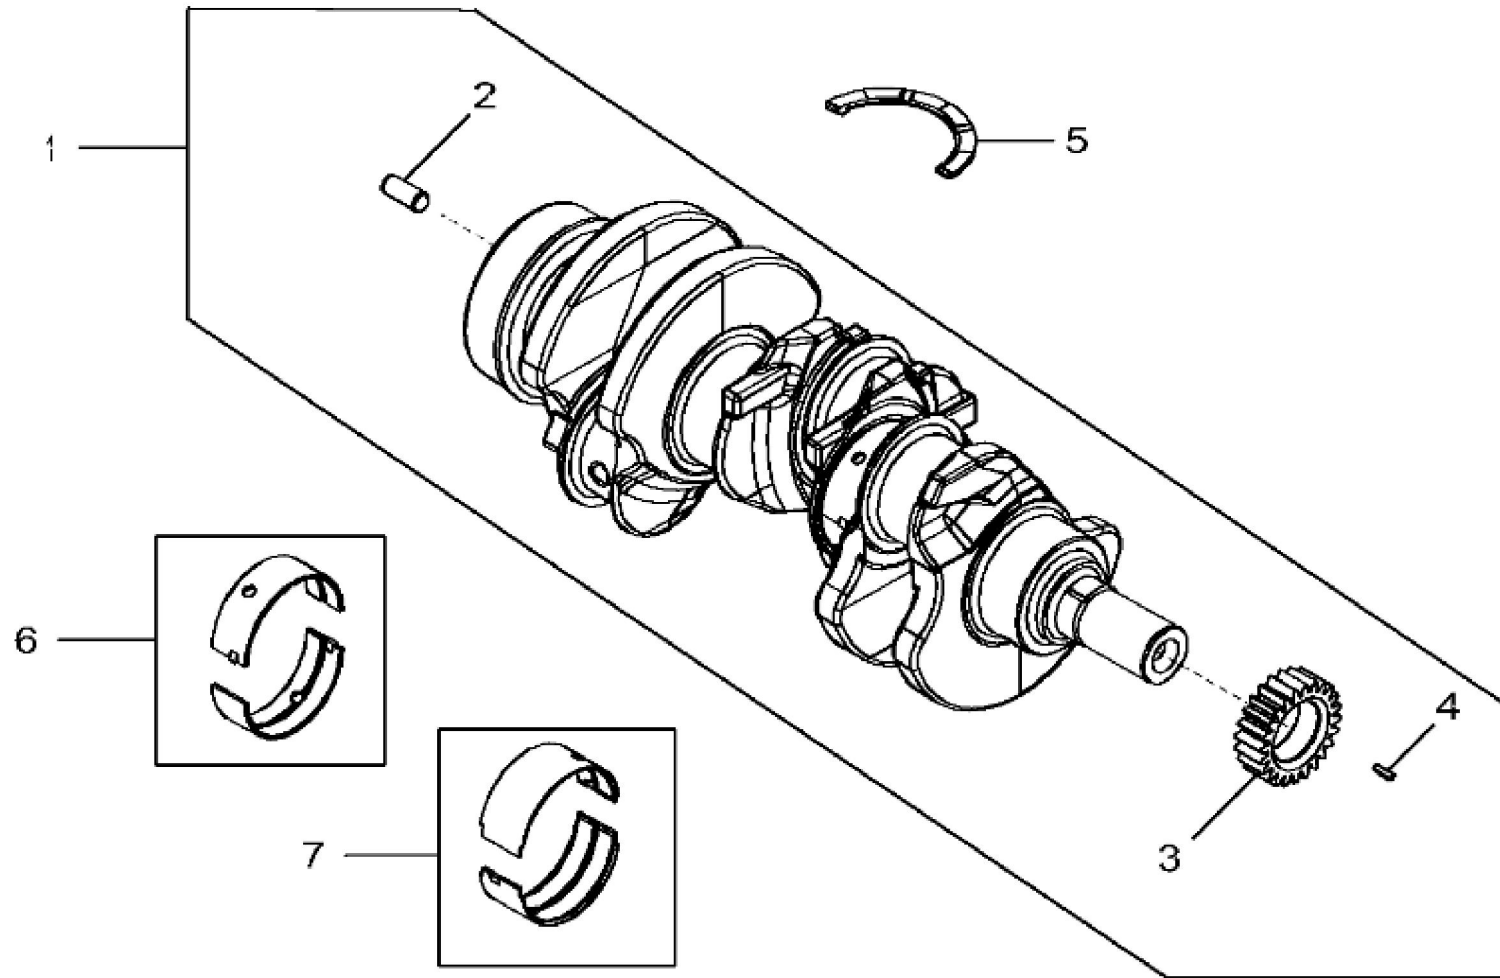

KEY	PART NO.	PART NAME	QTY	REMARKS
1	R515466	O-RING	3	
2	R48767	PACKING	3	
3	R502260	CYLINDER LINER	3	
4	R515306	O-RING	3	
5	R54802	ORIFICE	3	
6	T18891	PLUG	2	
7	R121043	VALVE	1	
8	R111137	SPRING	1	
9	R97185	O-RING	1	
10	D2361R	BALL	1	
11	R26650	DOWEL PIN	2	
12	R26493	BUSHING	1	
13	15H275	PIPE PLUG	1	1/4"
14	15H237	PIPE PLUG	1	1/2"
15	RE71255	PIPE PLUG	2	
16	RE535328	CAMSHAFT	1	
17	26H72	SHAFT KEY	1	1/8" X 5/8"
18	19H2676	CAP SCREW	2	3/8" X 1"
19	T20072	PLATE	1	
20	T23435	THREADED NIPPLE	1	
21	RE507807	PIPE PLUG	1	
22	15H695	PIPE PLUG	1	3/8"
23	.....	CAP	3	ORDER PY0591
24	.....	CAP	1	ORDER PY0591
25	T20168	WASHER	8	
26	T23474	CAP SCREW	8	
27	R48685	DOWEL PIN	4	
28	15H562	PIPE PLUG	1	1"
29	PY0591	CYLINDER BLOCK	1	MARKED R502385; INCLUDES R48685, RE507807, 15H653 AND 15H695

4713\_RE507623\_PCD

John Deere > Turf And Utility >TRACTOR >3029DPY33 - TRACTOR >5038D Tractor (TREM3A) (S.N. 009921- )(India Edition) >20 ENGINE 3029DPY23-RE541552 >ST451020 - 4713 CRANKSHAFT AND BEARINGS

KEY	PART NO.	PART NAME	QTY	REMARKS
1	RE521348	CRANKSHAFT	1	(With Bearings) SUB FOR RE50979; KIT
1	SE501652	CRANKSHAFT REMAN	1	(With Bearings) (With Spur Timing Gears) REMAN FOR RE521348
1	SE501653	CRANKSHAFT REMAN	1	(With Bearings) (With Helical Timing Gears) REMAN FOR RE521348
1	RE502385	CRANKSHAFT	1	(For India Market Only) MARKED R542963
2	A120R	DOWEL PIN	1	
3	R538912	GEAR	1	SUB FOR R100850 OR R504262
4	26H72	SHAFT KEY	1	1/8" X 5/8"
5	R516362	THRUST WASHER	3	
6	AT21140	BEARING	3	
7	RE57279	BEARING KIT	1	

KEY	PART NO.	PART NAME	QTY	REMARKS
1	RE507799	CONNECTING ROD	3	
2	R504300	BUSHING	1	
3	R516517	SCREW	2	
4	RE27348	BEARING KIT	3	INCLUDES (2) R516361
5	RE543121	PISTON	3	
6	RE521814	PISTON RING KIT	3	
7	R130145	PISTON PIN	3	
8	40M1856	SNAP RING	6	
9	R502260	CYLINDER LINER	1	
10	RE525162	O-RING KIT	3	
11	RE545964	PISTON-LINER KIT	3	