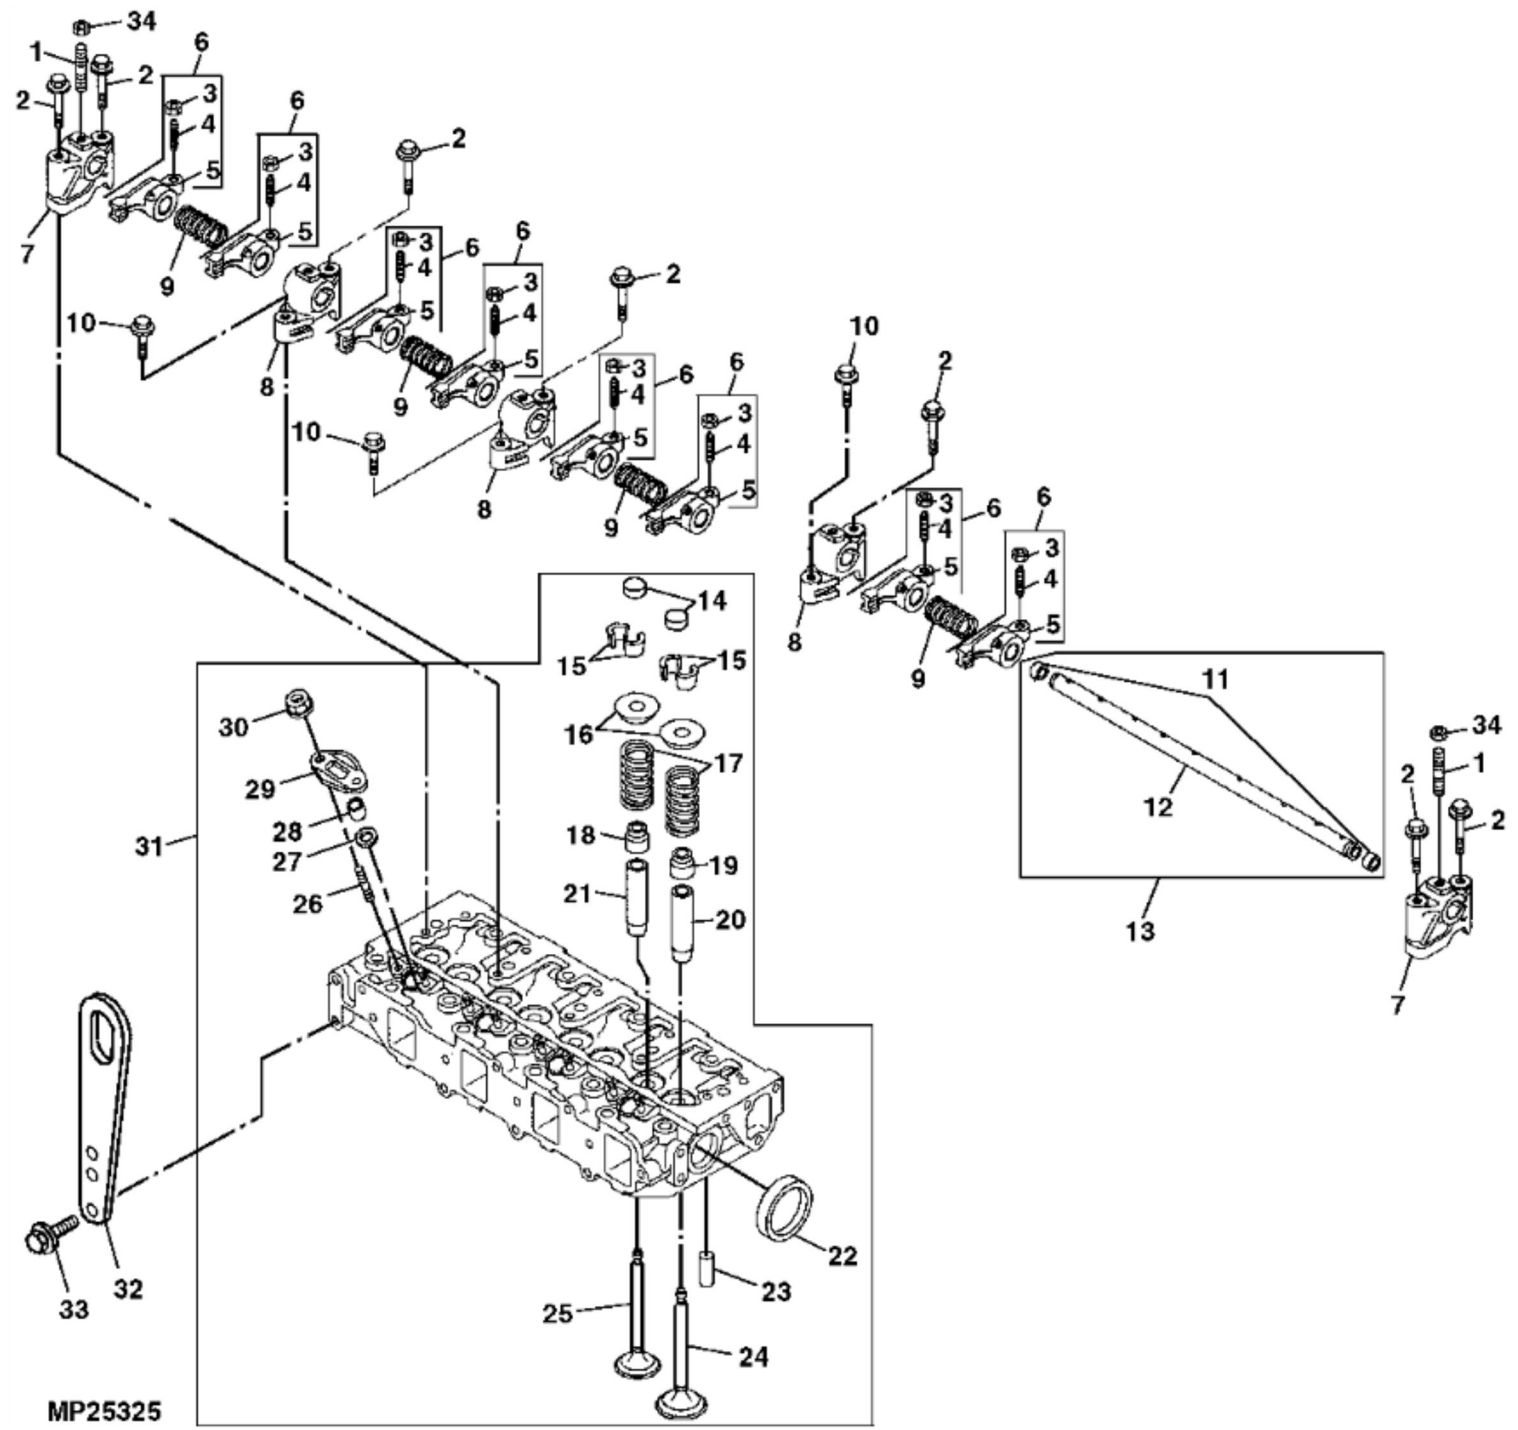

MP25325

ARMS

KEY	PART NO.	PART NAME	QTY	REMARKS
1	M801024	STUD	3	
2	19M7800	SCREW	7	M8 X 50
3	M801028	NUT	1	
4	M801027	SCREW	1	
5	.....	ROCKER ARM	1	
6	AM875383	ROCKER ARM	8	
7	M801022	SUPPORT	2	ROCKER ARM
8	M801023	SUPPORT	3	ROCKER ARM
9	M801025	SPRING	4	
10	19M7867	SCREW	3	M8 X 25
11	M800002	PLUG	2	
12	.....	ROCKER ARM SHAFT	1	
13	AM875382	SHAFT	1	ROCKER ARM
14	M801224	CAP	8	
15	AM878862	RETAINER KIT	8	VALVE RETAINER, (SUB FOR CH10067)
16	M801223	RETAINER	8	SPRING
17	M801222	SPRING	8	VALVE
18	T110650	SEAL	4	EXHAUST
19	CH10450	SEAL	4	INTAKE
20	M801227	GUIDE	4	INTAKE
21	M801228	GUIDE	4	EXHAUST
22	CH16751	PLUG	2	
23	CH18079	SPRING PIN	2	
24	M801220	INTAKE VALVE	4	
25	M801221	EXHAUST VALVE	4	
26	M801219	BOLT	8	
27	M801017	SEAT	4	
28	M801016	GUARD	4	(SUB FOR M810460)
29	M801018	RETAINER	4	NOZZLE
30	14M7303	FLANGE NUT	8	M6
31	AM879737	CYLINDER HEAD	1	
32	AT211695	LIFT LINK	1	
33	19M7865	SCREW	2	M8 X 16
34	14M7273	NUT	3	M8