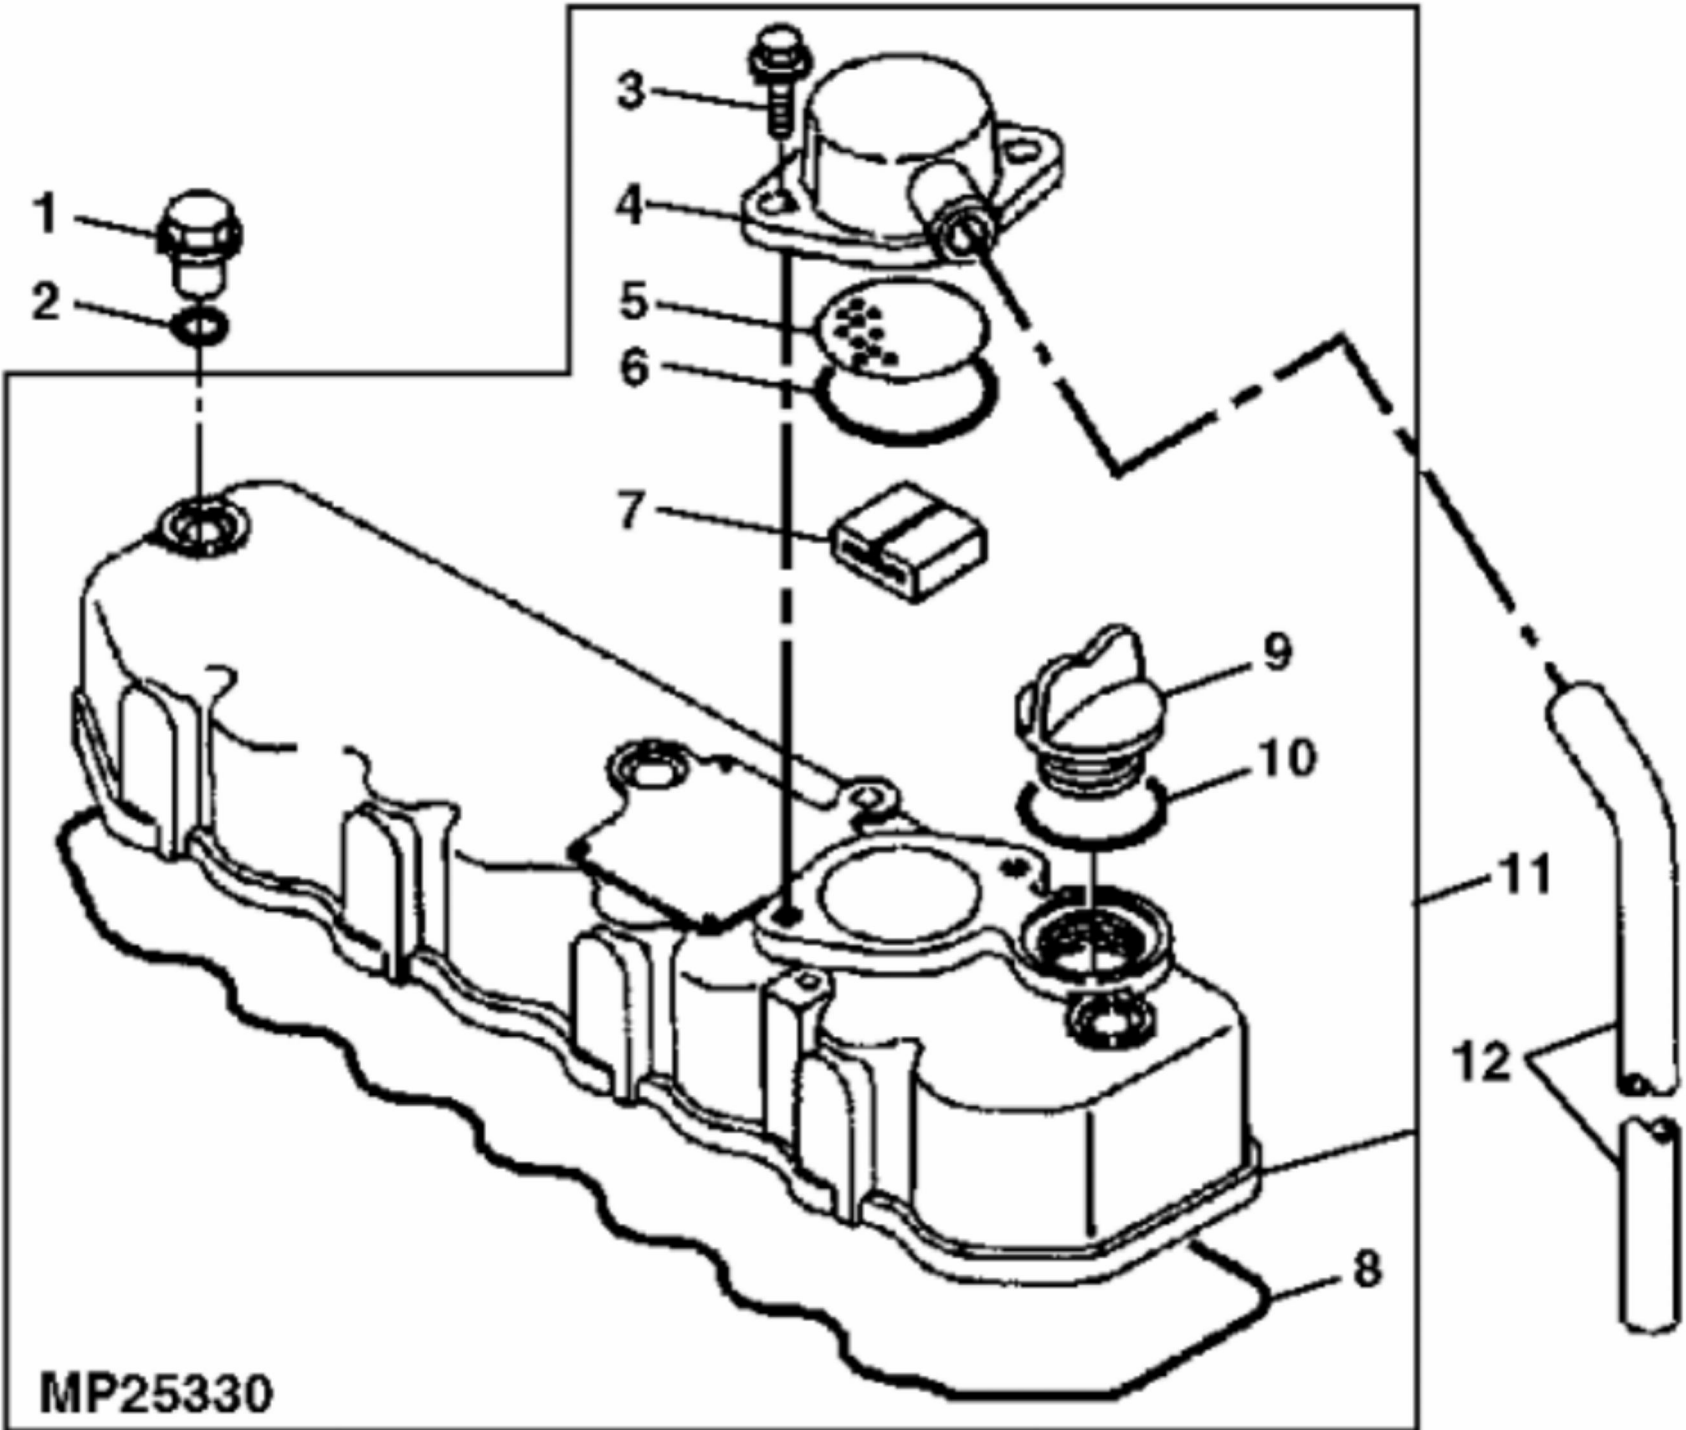

KEY	PART NO.	PART NAME	QTY	REMARKS
1	LVU13644	ISOLATOR	1	RH AIRDAM
2	19M7864	BOLT	2	
3	LVU12391	HEAT SHIELD	1	RH
4	14M7298	FLANGE NUT	1	M8
5	LVU12390	HEAT SHIELD	1	LH
6	19M7783	BOLT	1	
7	19M7866	BOLT	1	
8	LVU13646	ISOLATOR	1	LH AIRDAM
9	M801186	BOLT	18	
10	M806518	ENGINE CYLINDER HEAD GASKET	1	
11	30M7023	PLUG	1	
12	CH18079	SPRING PIN	1	
13	M806938	PLUG	1	
14	15H562	PIPE PLUG	1	1"
15	MIU800573	CAMSHAFT	1	(SUB FOR M800977)
16	M800978	SHAFT	1	
17	CH19101	BOLT	2	
18	M87801	PLUG	2	
19	M800974	PIPE	2	
20	CH10554	PACKING	4	
21	19M7864	BOLT	4	
22	AM875371	BEARING KIT	5	(STD)
22	MIA880550	BEARING	5	.25MM (.010") US, (SUB FOR AM875374)
23	.....	BEARING CAP	4	
24	M801189	BOLT	10	
25	MIA880555	BEARING	2	(SUB FOR AM875373)
26	.....	BEARING CAP	1	
27	CH10335	PLUG	2	
28	EPC200680	PLUG	1	
29	T113961	PLUG	1	
30	M802255	PIN	4	
31	.....	DRAIN PLUG	1	
32	AM879992	CYLINDER BLOCK	1	
33	MIA882698	SHORT BLOCK ASSEMBLY	1	Not Illustrated; SUB FOR AM880565

## ARMS

KEY	PART NO.	PART NAME	QTY	REMARKS
1	M801024	STUD	3	
2	19M7800	SCREW	7	M8 X 50
3	M801028	NUT	1	
4	M801027	SCREW	1	
5	.....	ROCKER ARM	1	
6	AM875383	ROCKER ARM	8	
7	M801022	SUPPORT	2	ROCKER ARM
8	M801023	SUPPORT	3	ROCKER ARM
9	M801025	SPRING	4	
10	19M7867	SCREW	3	M8 X 25
11	M800002	PLUG	2	
12	.....	ROCKER ARM SHAFT	1	
13	AM875382	SHAFT	1	ROCKER ARM
14	M801224	CAP	8	
15	AM878862	RETAINER KIT	8	VALVE RETAINER, (SUB FOR CH10067)
16	M801223	RETAINER	8	SPRING
17	M801222	SPRING	8	VALVE
18	T110650	SEAL	4	EXHAUST
19	CH10450	SEAL	4	INTAKE
20	M801227	GUIDE	4	INTAKE
21	M801228	GUIDE	4	EXHAUST
22	CH16751	PLUG	2	
23	CH18079	SPRING PIN	2	
24	M801220	INTAKE VALVE	4	
25	M801221	EXHAUST VALVE	4	
26	M801219	BOLT	8	
27	M801017	SEAT	4	
28	M801016	GUARD	4	(SUB FOR M810460)
29	M801018	RETAINER	4	NOZZLE
30	14M7303	FLANGE NUT	8	M6
31	AM879737	CYLINDER HEAD	1	
32	AT211695	LIFT LINK	1	
33	19M7865	SCREW	2	M8 X 16
34	14M7273	NUT	3	M8