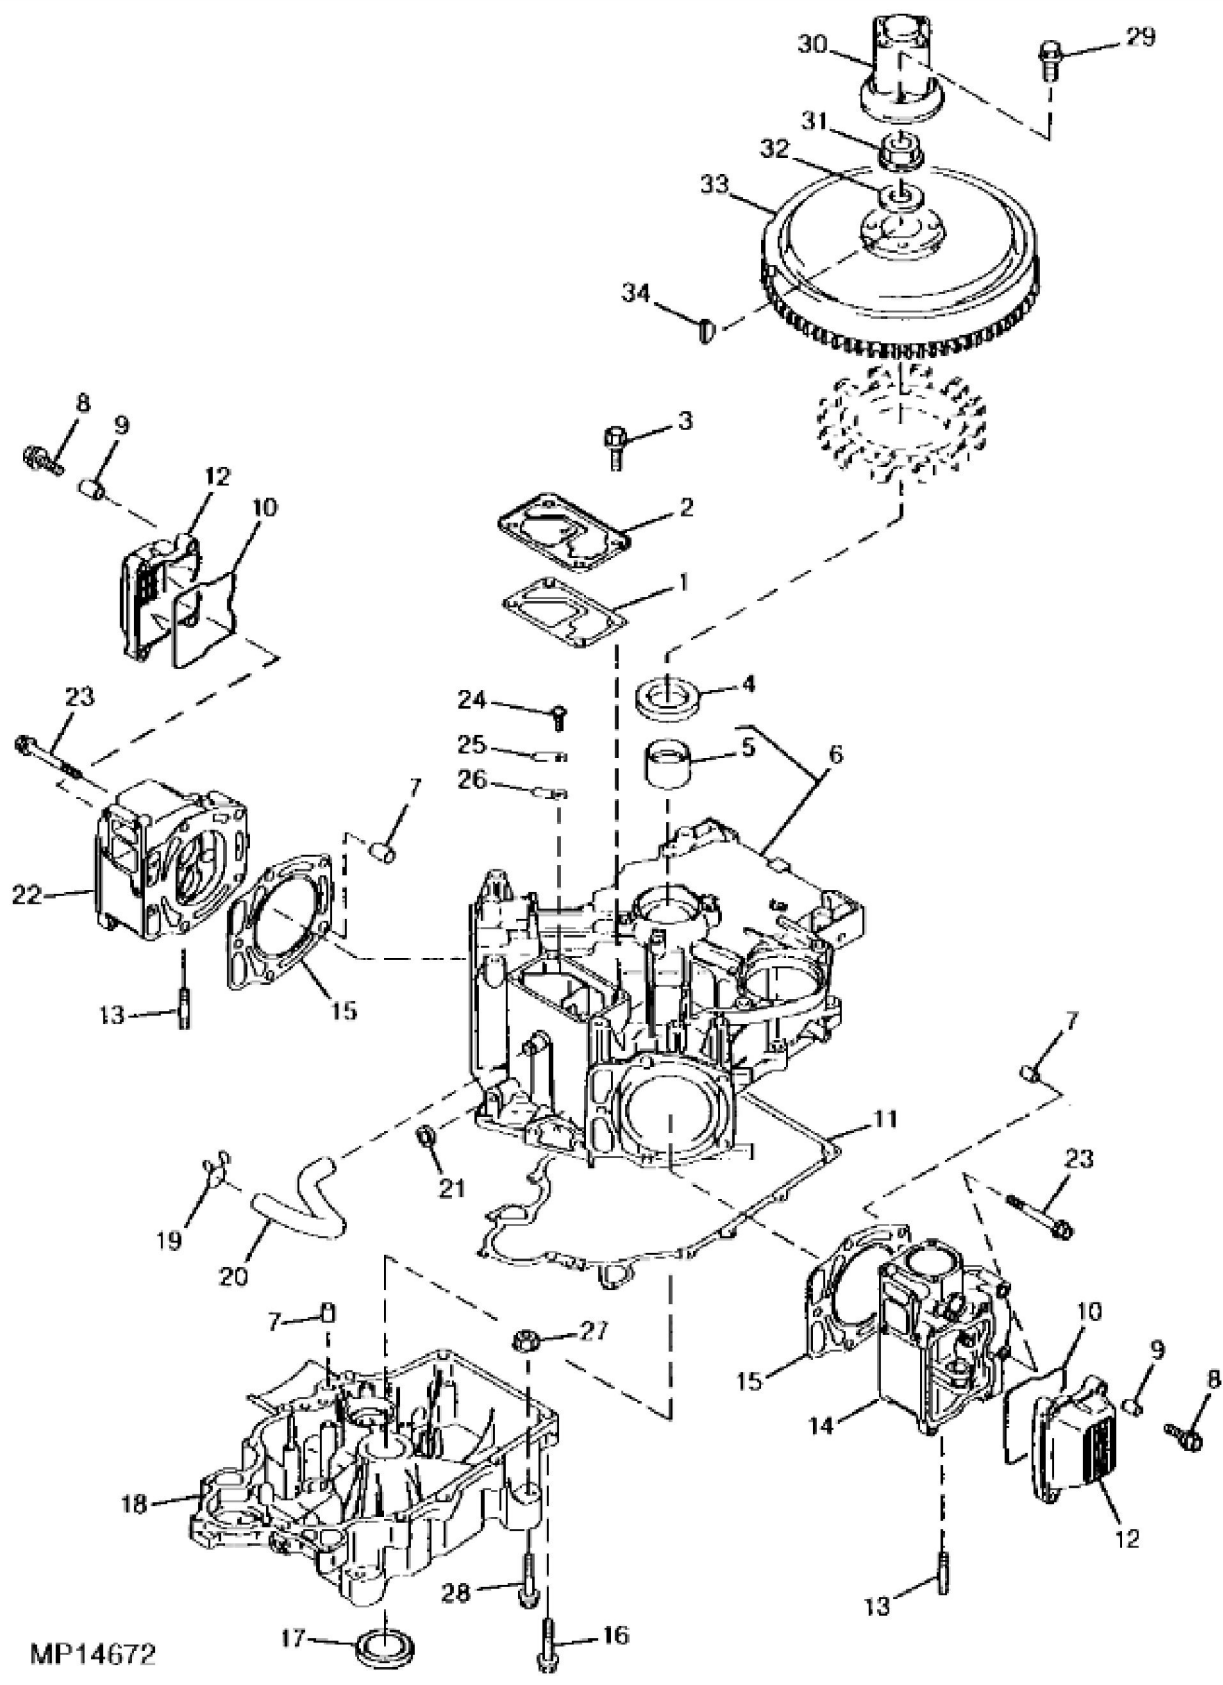

MP14672

KEY	PART NO.	PART NAME	QTY	REMARKS
1	M113676	GASKET	1	(INCLUDED IN ENGINE GASKET KIT AM119769) BREATHER COVER (SUB FOR M76126)
2	M76123	COVER	1	
3	19M7865	SCREW	4	M8 X 16
4	M76154	SEAL	1	(INCLUDED IN ENGINE GASKET KIT AM119769) CRANKSHAFT (SUB FOR M76128)
5	MIU12135	BEARING	1	(INCLUDED WITH CRANKCASE) (SUB FOR M97316)
6	AM116445	CRANKCASE	1	(ENGINE FD590V-AS00) (INCLUDES M97316 BEARING) (SUB FOR AM105566)
6	AM121223	CRANKCASE	1	(ENGINE FD590V-AS04) (ENGINE FD590V-BS02)
7	M70227	PIN	6	
8	19M7863	SCREW	8	M6 X 25
9	M76073	BUSHING	8	
10	MIU11358	GASKET	2	(INCLUDED IN ENGINE GASKET KIT AM119769) ROCKER COVER (SUB FOR M76072)
11	M117934	GASKET	1	(INCLUDED IN ENGINE GASKET KIT AM119769) CRANKCASE COVER (SUB FOR M76153 OR M113677)
12	M76071	CASE	2	
13	M131852	BOLT	4	
14	AM105551	CYLINDER HEAD	1	
15	M76070	ENGINE CYLINDER HEAD GASKET	2	(INCLUDED IN ENGINE GASKET KIT AM119769) CYLINDER HEAD
16	19M8318	SCREW	8	M8 X 45
17	M76154	SEAL	1	(INCLUDED IN ENGINE GASKET KIT AM119769)
18	M119092	COVER	1	(SUB FOR M76152 OR M94626)
19	M77734	CLAMP	2	
20	M118833	TUBE	1	(SUB FOR M76129)
21	M88987	SEAL	1	(INCLUDED IN ENGINE GASKET KIT AM119769)
22	AM105550	CYLINDER HEAD	1	
23	MIU11988	BOLT	10	(SUB FOR M118772)
24	M95848	SCREW	2	(SUB FOR PT12100)
25	M76124	PLATE	2	
26	M76125	VALVE	2	BREATHER
27	E63525	NUT	4	
28	19M7378	CAP SCREW	4	M8 X 45, THRU ENGINE BASE AND ENGINE