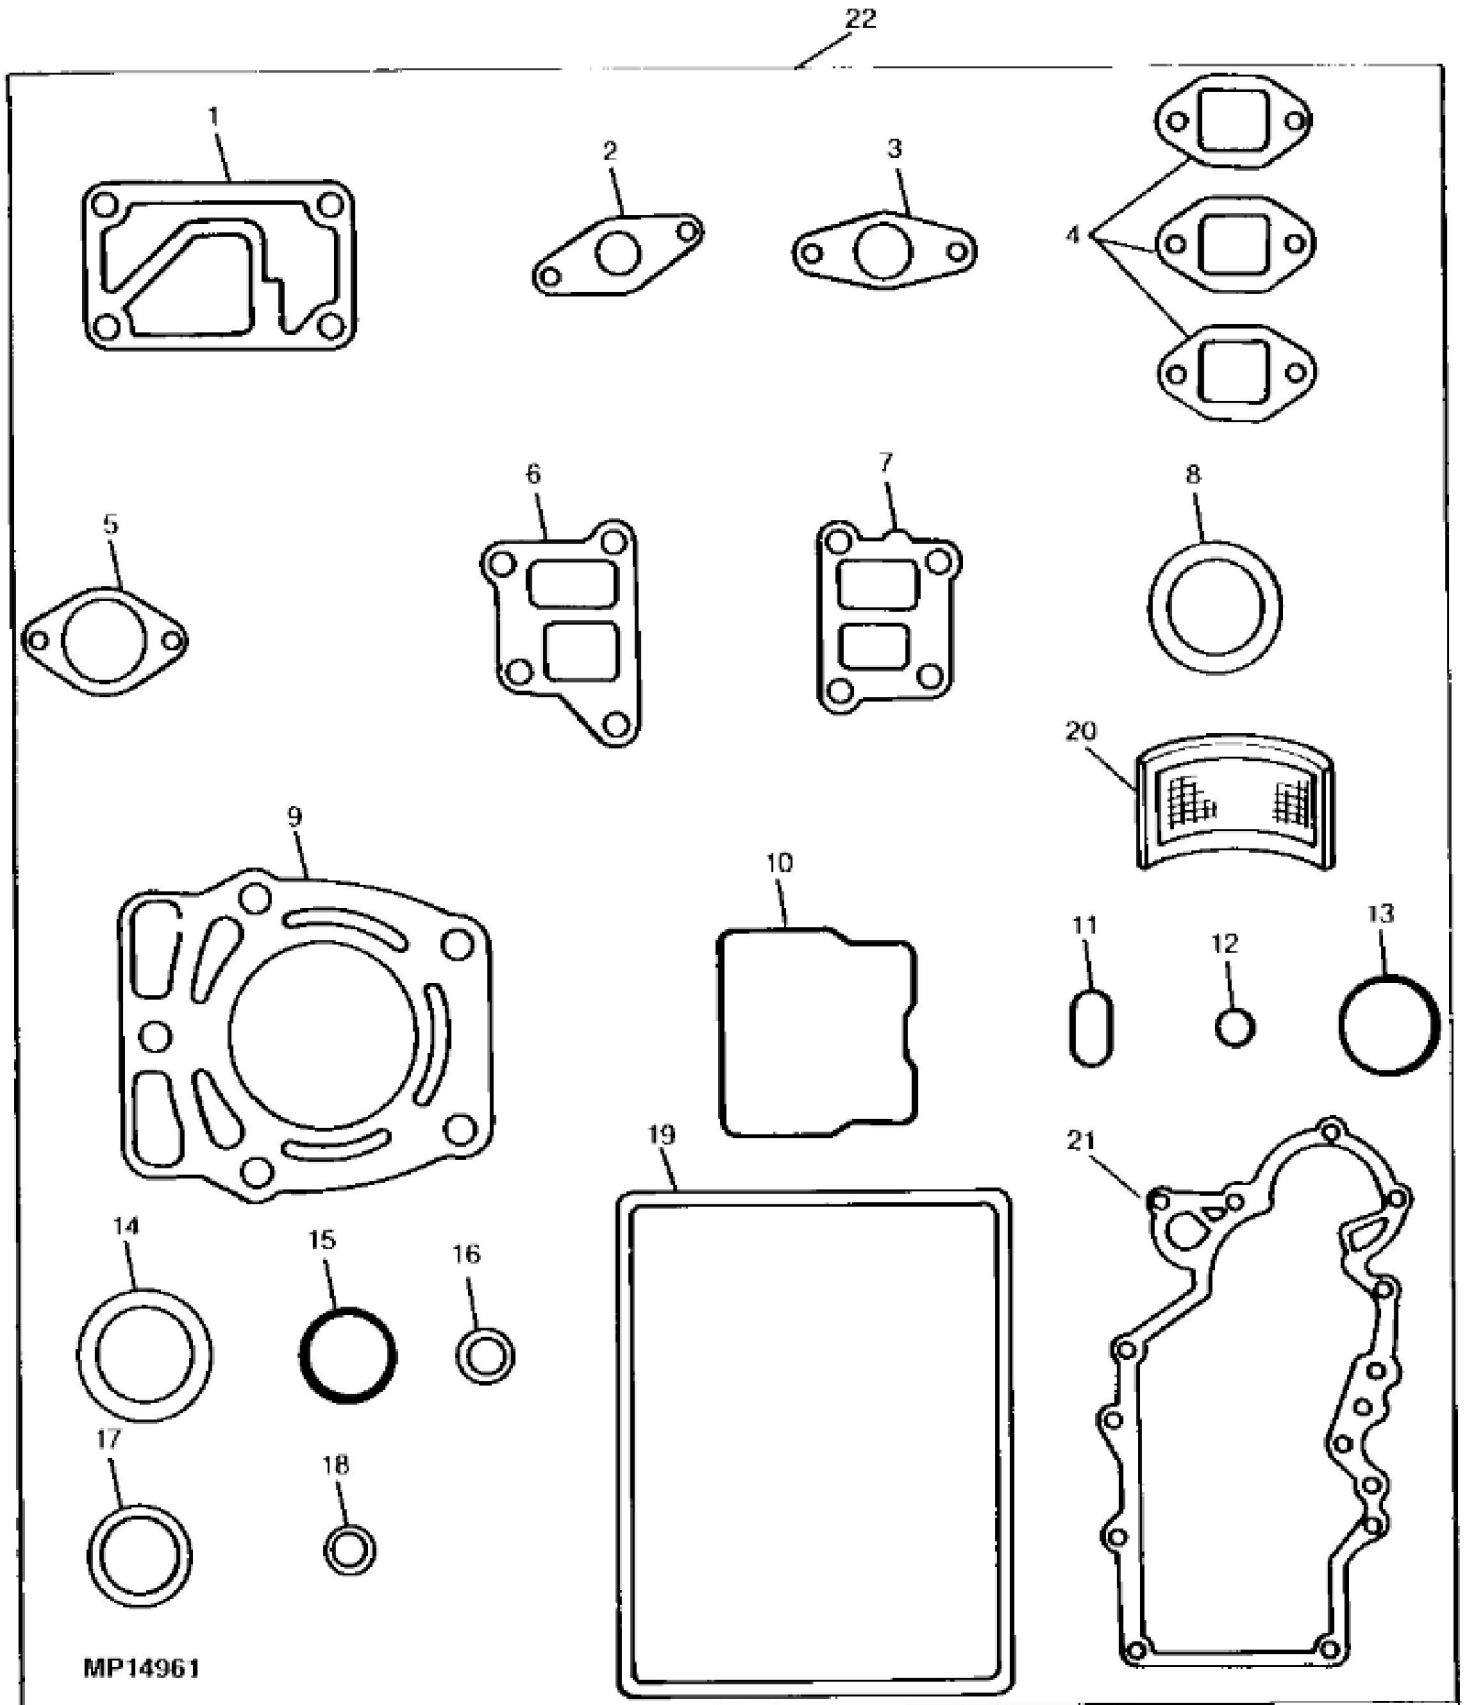

KEY	PART NO.	PART NAME	QTY	REMARKS
1	M113676	GASKET	1	(INCLUDED IN ENGINE GASKET KIT AM119769) BREATHER COVER (SUB FOR M76126)
2	M76123	COVER	1	
3	19M7865	SCREW	4	M8 X 16
4	M76154	SEAL	1	(INCLUDED IN ENGINE GASKET KIT AM119769) CRANKSHAFT (SUB FOR M76128)
5	MIU12135	BEARING	1	(INCLUDED WITH CRANKCASE) (SUB FOR M97316)
6	AM116445	CRANKCASE	1	(ENGINE FD590V-AS00) (INCLUDES M97316 BEARING) (SUB FOR AM105566)
6	AM121223	CRANKCASE	1	(ENGINE FD590V-AS04) (ENGINE FD590V-BS02)
7	M70227	PIN	6	
8	19M7863	SCREW	8	M6 X 25
9	M76073	BUSHING	8	
10	MIU11358	GASKET	2	(INCLUDED IN ENGINE GASKET KIT AM119769) ROCKER COVER (SUB FOR M76072)
11	M117934	GASKET	1	(INCLUDED IN ENGINE GASKET KIT AM119769) CRANKCASE COVER (SUB FOR M76153 OR M113677)
12	M76071	CASE	2	
13	M131852	BOLT	4	
14	AM105551	CYLINDER HEAD	1	
15	M76070	ENGINE CYLINDER HEAD GASKET	2	(INCLUDED IN ENGINE GASKET KIT AM119769) CYLINDER HEAD
16	19M8318	SCREW	8	M8 X 45
17	M76154	SEAL	1	(INCLUDED IN ENGINE GASKET KIT AM119769)
18	M119092	COVER	1	(SUB FOR M76152 OR M94626)
19	M77734	CLAMP	2	
20	M118833	TUBE	1	(SUB FOR M76129)
21	M88987	SEAL	1	(INCLUDED IN ENGINE GASKET KIT AM119769)
22	AM105550	CYLINDER HEAD	1	
23	MIU11988	BOLT	10	(SUB FOR M118772)
24	M95848	SCREW	2	(SUB FOR PT12100)
25	M76124	PLATE	2	
26	M76125	VALVE	2	BREATHER
27	E63525	NUT	4	
28	19M7378	CAP SCREW	4	M8 X 45, THRU ENGINE BASE AND ENGINE

KEY	PART NO.	PART NAME	QTY	REMARKS	
29	19M7872	CAP SCREW	4	M12 X 25	
30	M76190	BRACKET	1		
31	M74275	NUT	1		
32	M76165	WASHER	1		
33	AM105570	FLYWHEEL	1		
34	M77843	SHAFT KEY	1	4 X 16MM	

Suggest:

For more complete manuals. Please go to the home page.