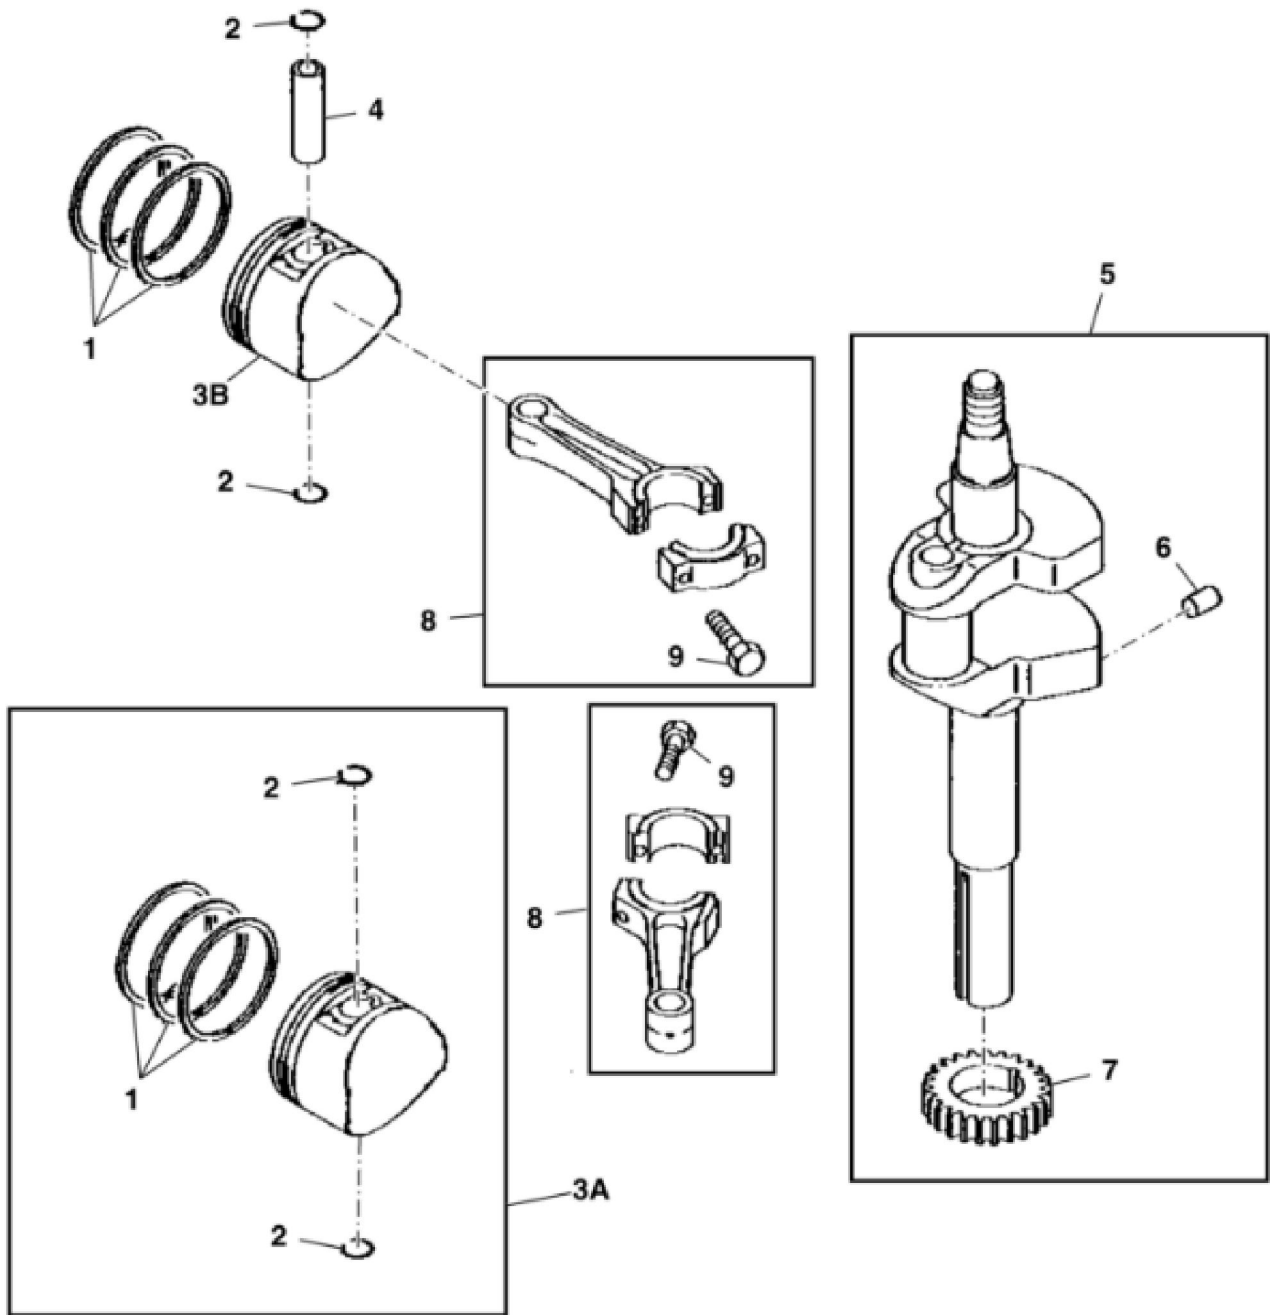

KEY	PART NO.	PART NAME	QTY	REMARKS	
29	19M7872	CAP SCREW	4	M12 X 25	
30	M76190	BRACKET	1		
31	M74275	NUT	1		
32	M76165	WASHER	1		
33	AM105570	FLYWHEEL	1		
34	M77843	SHAFT KEY	1	4 X 16MM	

Suggest:

For more complete manuals. Please go to the home page.

<https://www.ebooklibonline.com>

If the above button click is invalid. Please download this document first, and then click the above link to download the complete manual.

Thank you so much for reading

KEY	PART NO.	PART NAME	QTY	REMARKS	
1	M113676	GASKET	1	BREATHER COVER	
2	M113678	GASKET	1	FILLER NECK	
3	M113686	GASKET	2	MUFFLER	
4	M113687	GASKET	2	FUEL PUMP	
5	M113688	GASKET	2	CARBURETOR BODY	
6	M113689	GASKET	1	INTAKE MANIFOLD	
7	M113690	GASKET	1	INTAKE MANIFOLD	
8	M76154	SEAL	1	CRANKSHAFT (SUB FOR M76128)	
9	M76070	ENGINE CYLINDER HEAD GASKET	2	CYLINDER HEAD	
10	M76072	GASKET	2	ROCKER COVER	
11	M76103	O-RING	1	OIL PUMP	
12	M76104	O-RING	1	OIL PUMP	
13	M76139	O-RING	1	THERMOSTAT	
14	M76154	SEAL	1	CRANKSHAFT	
15	M77743	GASKET	1	COOLANT RESERVOIR CAP	
16	M77746	GASKET	1	COOLANT TEMPERATURE SWITCH	
17	M88482	GASKET	1	OIL GAUGE	
18	M88987	SEAL	1	TIMING COVER	
19	M95170	SEAL	1	AIR DUCT	
20	M97206	SCREEN	1	OIL PUMP	
21	M117934	GASKET	1	CRANKCASE COVER	
22	AM119769	GASKET KIT	1	ENGINE (SUB FOR AM108409 OR AM116461)	