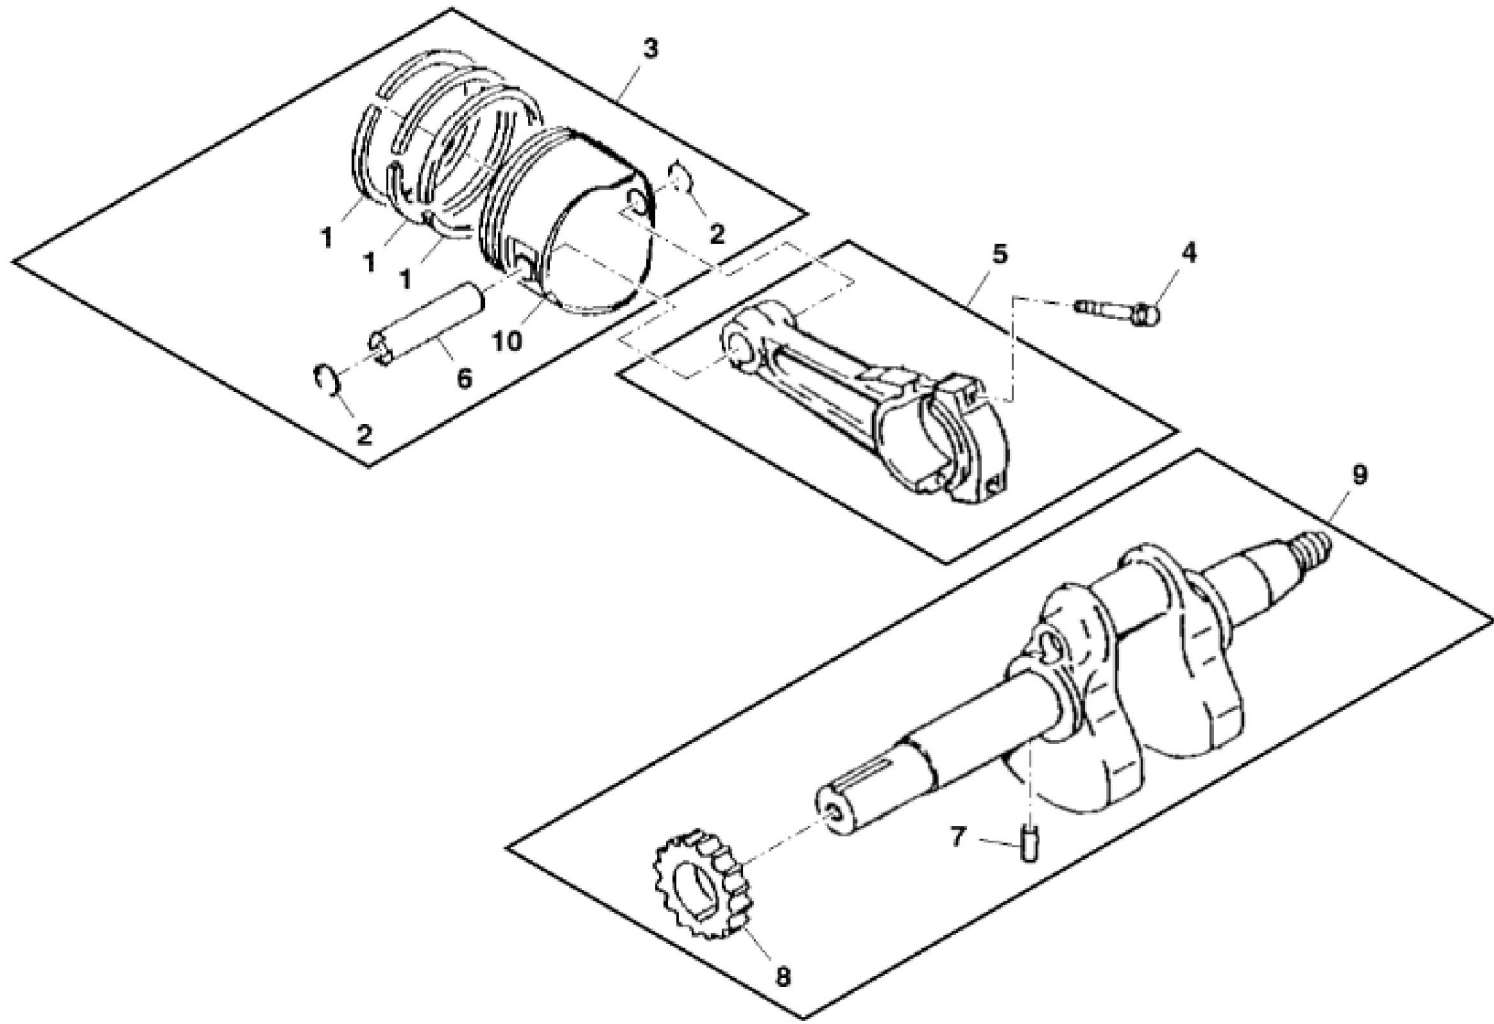

PU08354

KEY	PART NO.	PART NAME	QTY	REMARKS	
1	M97319	PISTON RING KIT	2	Standard	
1	M97328	PISTON RING KIT	AR	0.50 OS	
2	M76120	SNAP RING	4		
3	AM117846	PISTON RING KIT	2	Standard	
3	AM117847	PISTON RING KIT	AR	0.50 OS, INCLUDES (2) M117036, (4) M76120 AND (2) M97328	
4	M147310	BOLT	4	SUB FOR PT12040	
5	AM105565	CONNECTING ROD	2	Standard	
5	AM106252	CONNECTING ROD	AR	0.50 US	
6	M76119	PIN	2		
7	M76122	DOWEL PIN	1	USE WITH AM109385	
8	M76121	SPUR GEAR	1	USE WITH AM109385	
8	MIU14323	SPUR GEAR	1	ORDER MIA12866	
9	MIA12866	CRANKSHAFT	1	SUB FOR AM109385	
10	M117036	PISTON	2