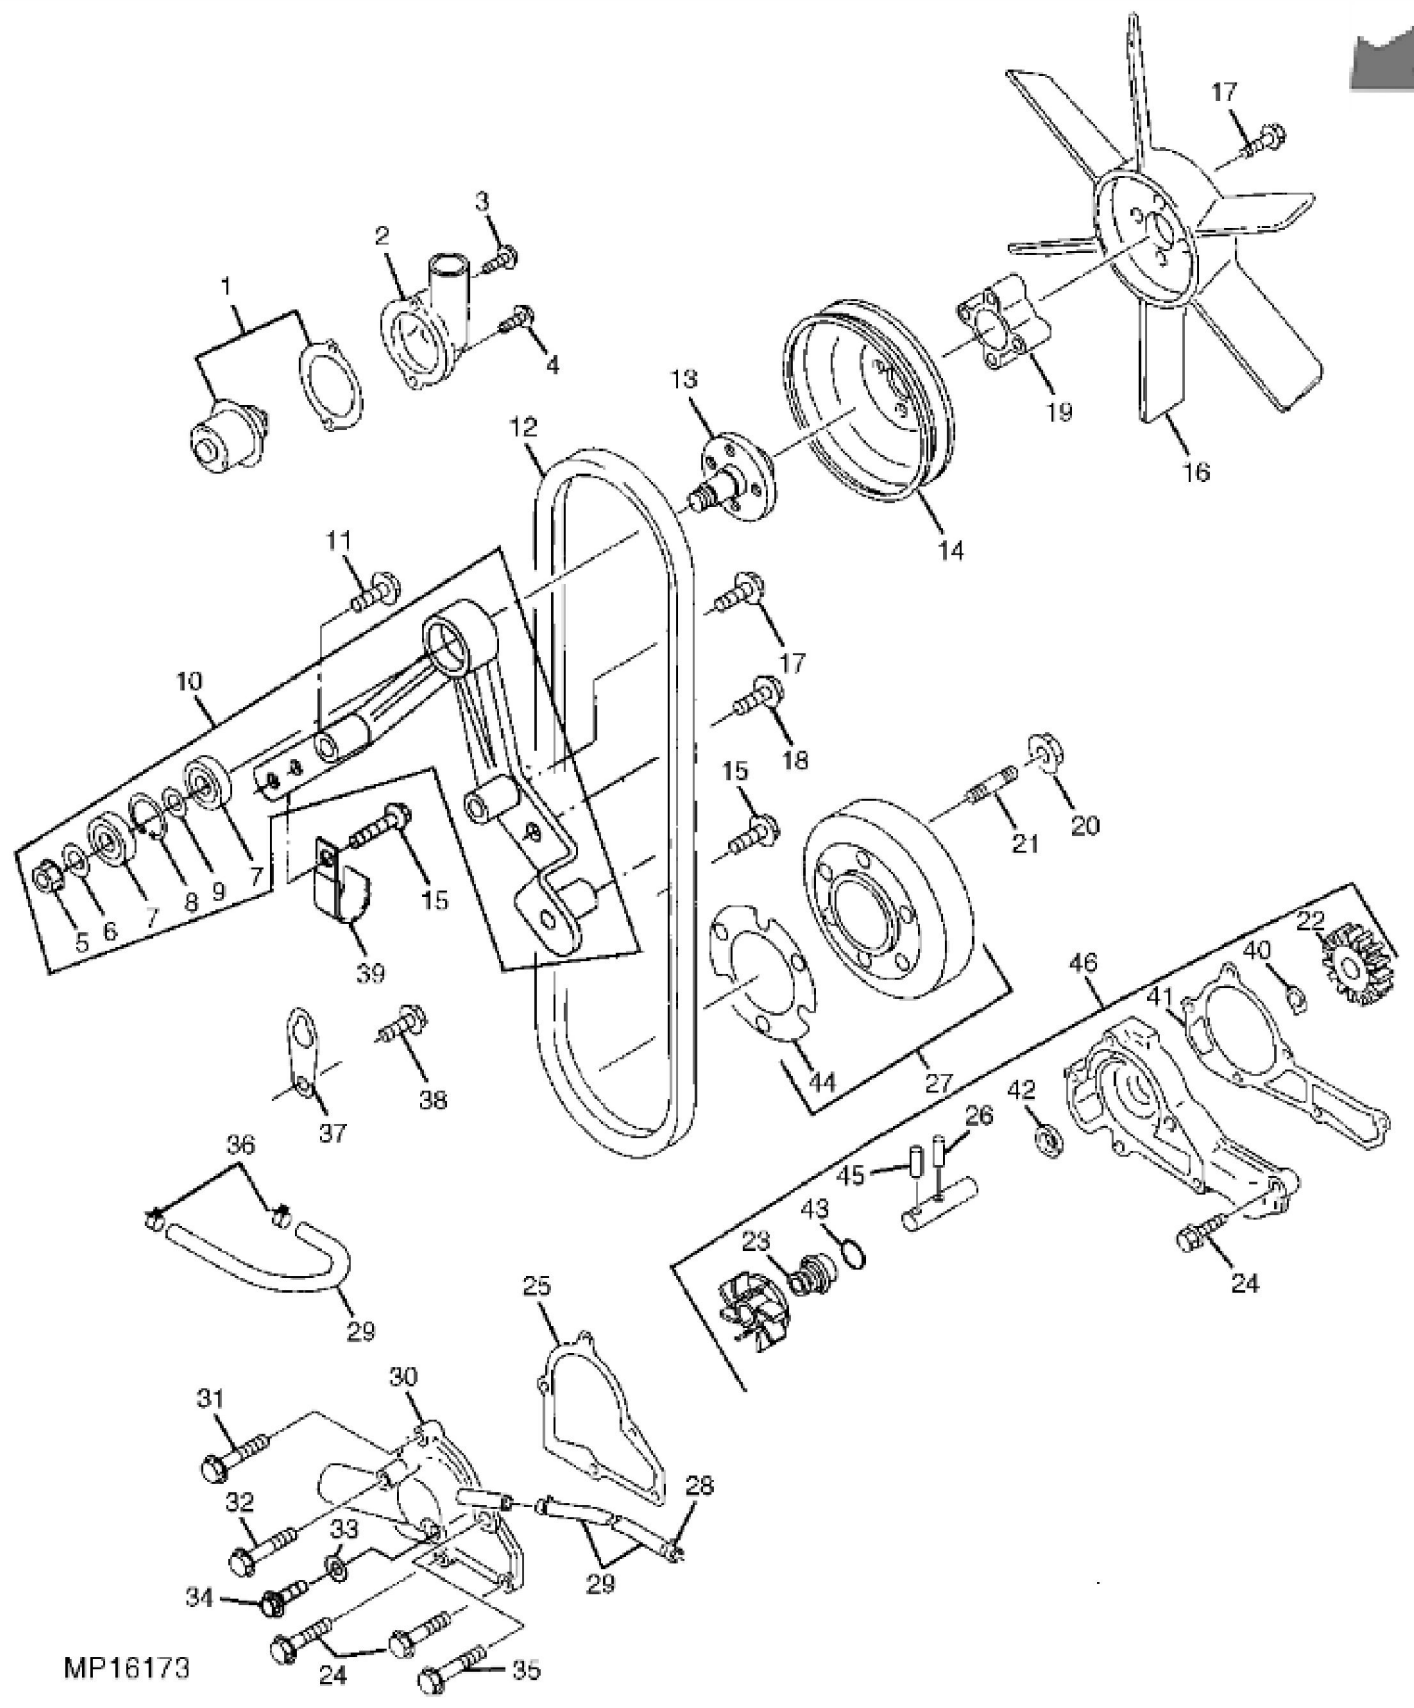

KEY	PART NO.	PART NAME	QTY	REMARKS	
1	M97319	PISTON RING KIT	2	Standard	
1	M97328	PISTON RING KIT	AR	0.50 OS	
2	M76120	SNAP RING	4		
3	AM117846	PISTON RING KIT	2	Standard	
3	AM117847	PISTON RING KIT	AR	0.50 OS, INCLUDES (2) M117036, (4) M76120 AND (2) M97328	
4	M147310	BOLT	4	SUB FOR PT12040	
5	AM105565	CONNECTING ROD	2	Standard	
5	AM106252	CONNECTING ROD	AR	0.50 US	
6	M76119	PIN	2		
7	M76122	DOWEL PIN	1	USE WITH AM109385	
8	M76121	SPUR GEAR	1	USE WITH AM109385	
8	MIU14323	SPUR GEAR	1	ORDER MIA12866	
9	MIA12866	CRANKSHAFT	1	SUB FOR AM109385	
10	M117036	PISTON	2		

Thank you so much for reading

KEY	PART NO.	PART NAME	QTY	Serial No.	REMARKS
1	AM107423	OIL FILTER	1		
2	M114465	CAP	1		(SUB M147324 AND M147334)
3	M121997	DIPSTICK	1		(SUB FOR M121997 AND M121179)
4	M76101	COVER	1		
5	GASKET	1		(A) (ORDER AM109035 PLUG KIT)
6	DRAIN PLUG	1		(A) (ORDER AM109035 PLUG KIT)
7	M96765	SCREEN	1		
8	M97334	PLATE	1		
9	21M7265	SCREW	2		M5 X 12
10	M76141	ROTOR	1		Outer
11	M76140	ROTOR	1		Inner
12	MIU10853	SHAFT	1		
13	M127265	DOWEL PIN	2		(SUB FOR M76099)
14	M76098	GEAR	1		
15	19M7775	SCREW	3		M6 X 16
16	M76104	O-RING	1		
17	M76103	O-RING	1		
18	M76105	BALL	1		
19	M76102	SPRING	1		
20	AM109371	ROTOR KIT	1		NLA; Pump Rotor
21	M127431	ADAPTER FITTING	1	069685-_____	(BS06)
..	AM109035	KIT	1		PLUG (INCLUDES PARTS MARKED (A))