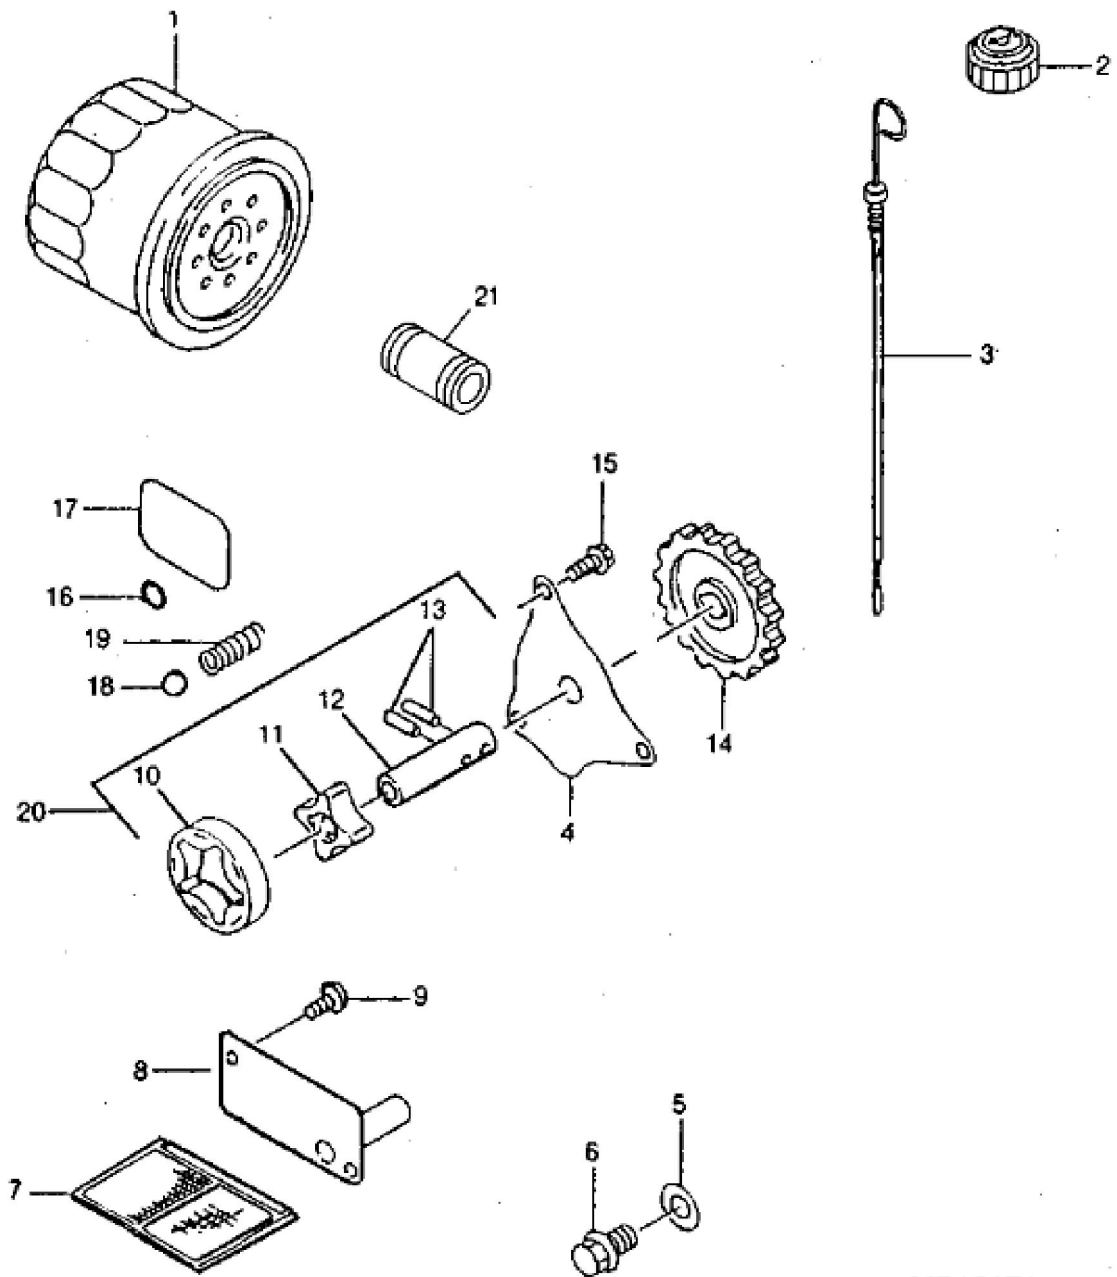

KEY	PART NO.	PART NAME	QTY	REMARKS	
1	M97319	PISTON RING KIT	2	Standard	
1	M97328	PISTON RING KIT	AR	0.50 OS	
2	M76120	SNAP RING	4		
3	AM117846	PISTON RING KIT	2	Standard	
3	AM117847	PISTON RING KIT	AR	0.50 OS, INCLUDES (2) M117036, (4) M76120 AND (2) M97328	
4	M147310	BOLT	4	SUB FOR PT12040	
5	AM105565	CONNECTING ROD	2	Standard	
5	AM106252	CONNECTING ROD	AR	0.50 US	
6	M76119	PIN	2		
7	M76122	DOWEL PIN	1	USE WITH AM109385	
8	M76121	SPUR GEAR	1	USE WITH AM109385	
8	MIU14323	SPUR GEAR	1	ORDER MIA12866	
9	MIA12866	CRANKSHAFT	1	SUB FOR AM109385	
10	M117036	PISTON	2		

Thank you so much for reading

KEY	PART NO.	PART NAME	QTY	Serial No.	REMARKS
1	AM107423	OIL FILTER	1		
2	M114465	CAP	1		(SUB M147324 AND M147334)
3	M121997	DIPSTICK	1		(SUB FOR M121997 AND M121179)
4	M76101	COVER	1		
5	GASKET	1		(A) (ORDER AM109035 PLUG KIT)
6	DRAIN PLUG	1		(A) (ORDER AM109035 PLUG KIT)
7	M96765	SCREEN	1		
8	M97334	PLATE	1		
9	21M7265	SCREW	2		M5 X 12
10	M76141	ROTOR	1		Outer
11	M76140	ROTOR	1		Inner
12	MIU10853	SHAFT	1		
13	M127265	DOWEL PIN	2		(SUB FOR M76099)
14	M76098	GEAR	1		
15	19M7775	SCREW	3		M6 X 16
16	M76104	O-RING	1		
17	M76103	O-RING	1		
18	M76105	BALL	1		
19	M76102	SPRING	1		
20	AM109371	ROTOR KIT	1		NLA; Pump Rotor
21	M127431	ADAPTER FITTING	1	069685-_____	(BS06)
..	AM109035	KIT	1		PLUG (INCLUDES PARTS MARKED (A))