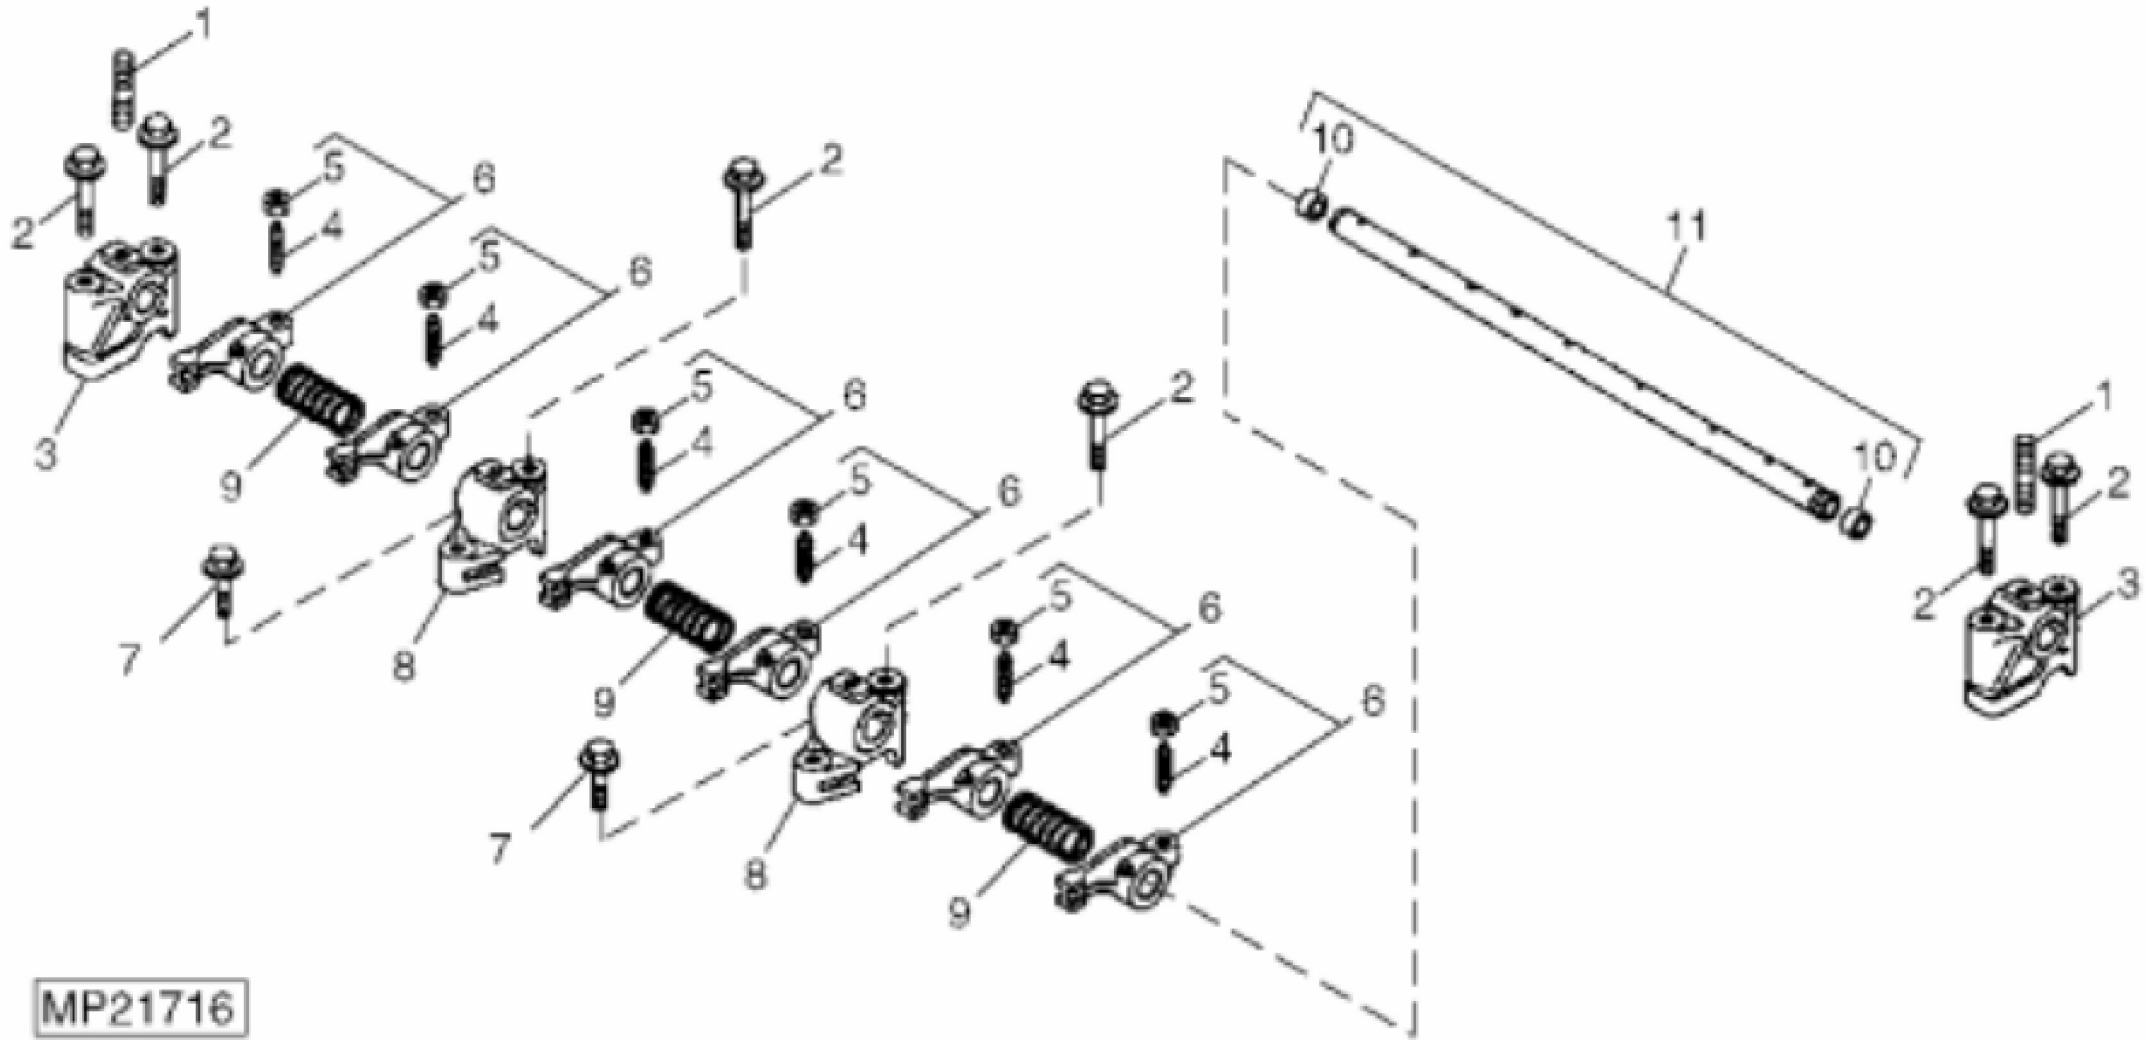

MP26261

KEY	PART NO.	PART NAME	QTY	REMARKS
1	M801186	BOLT	14	
2	M806811	ENGINE CYLINDER HEAD GASKET	1	
3	M809565	PLUG	1	
4	CH10335	PLUG	3	
5	M802255	PIN	4	
6	EPC200680	PLUG	1	
7	CH18079	SPRING PIN	2	
8	30M7023	PLUG	6	
9	15H562	PIPE PLUG	1	1"
10	MIU800573	CAMSHAFT	1	BUSH (SUB FOR M800977)
11	M800978	SHAFT	1	IDLER GEAR
12	CH19101	BOLT	2	
13	M87801	PLUG	2	
14	M800974	PIPE	2	
15	AM875373	BEARING KIT	2	STD
16	AM875371	BEARING KIT	4	STD
16	AM875374	BEARING KIT	4	.25MM (.010"), US
17	M801189	BOLT	8	
18	AM878845	CYLINDER BLOCK	1	
..	AM880569	SHORT BLOCK ASSEMBLY	1	COMPLETE
..	AM129752	DIESEL ENGINE	1	COMPLETE (SUBAM880569)

John Deere > Turf And Utility > MOWER, FRONT > 3TNV88 - MOWER, FRONT > 1565 Front Mower > 20 DIESEL ENGINE (EJMA) TCM10510 (- 030000) > ST451916 - CYLINDER HEAD COVER AND GASKETS (- 030000)

KEY	PART NO.	PART NAME	QTY	REMARKS	
1	CH10348	NUT	3		
2	CH10568	PACKING	3		
3	M801741	PACKING	1		
4	M801032	DEFLECTOR	1		
5	M805710	CAP	1		
6	M805711	PACKING	1		
7	19M7865	SCREW	2	M8 X 16	
8	M801031	CAP	1	BREATHER	
9	M801033	PLATE	1		
10	M801034	O-RING	1		
11	VALVE COVER	1	COMPLETE	
12	M804268	HOSE	1		
13	R72853	CLAMP	1		
14	CH10061	RIVET	4		

Thank you so much for reading

MP26270

KEY	PART NO.	PART NAME	QTY	REMARKS
1	M801224	CAP	6	
2	AM878862	RETAINER KIT	6	VALVE RETAINER (INCLUDES 2 SIDES)
3	M801223	RETAINER	6	
4	M801222	SPRING	6	
5	T110650	SEAL	3	EXHAUST
6	CH10450	SEAL	3	INTAKE
7	M801228	GUIDE	3	EXHAUST
8	M801227	GUIDE	3	INTAKE
9	CH16751	PLUG	2	
10	CH18079	SPRING PIN	2	
11	M801220	INTAKE VALVE	3	
12	M811796	EXHAUST VALVE	3	(SUB FOR M801221) (SUB MIU800494)
12	MIU800494	EXHAUST VALVE	3	(SUB FOR M811796)
13	M801219	BOLT	6	
14	M801017	VALVE SEAT	3	
15	M801016	SEAL	3	(SUB FOR M806732 OR M810460)
16	M801018	RETAINER	3	
17	AM880362	CYLINDER HEAD	1	
18	14M7303	FLANGE NUT	6	M6
19	MIU800461	BRACKET	1	(SUB FOR M800066)
20	CH19780	BOLT	2	
21	AT211695	BRACKET	1	