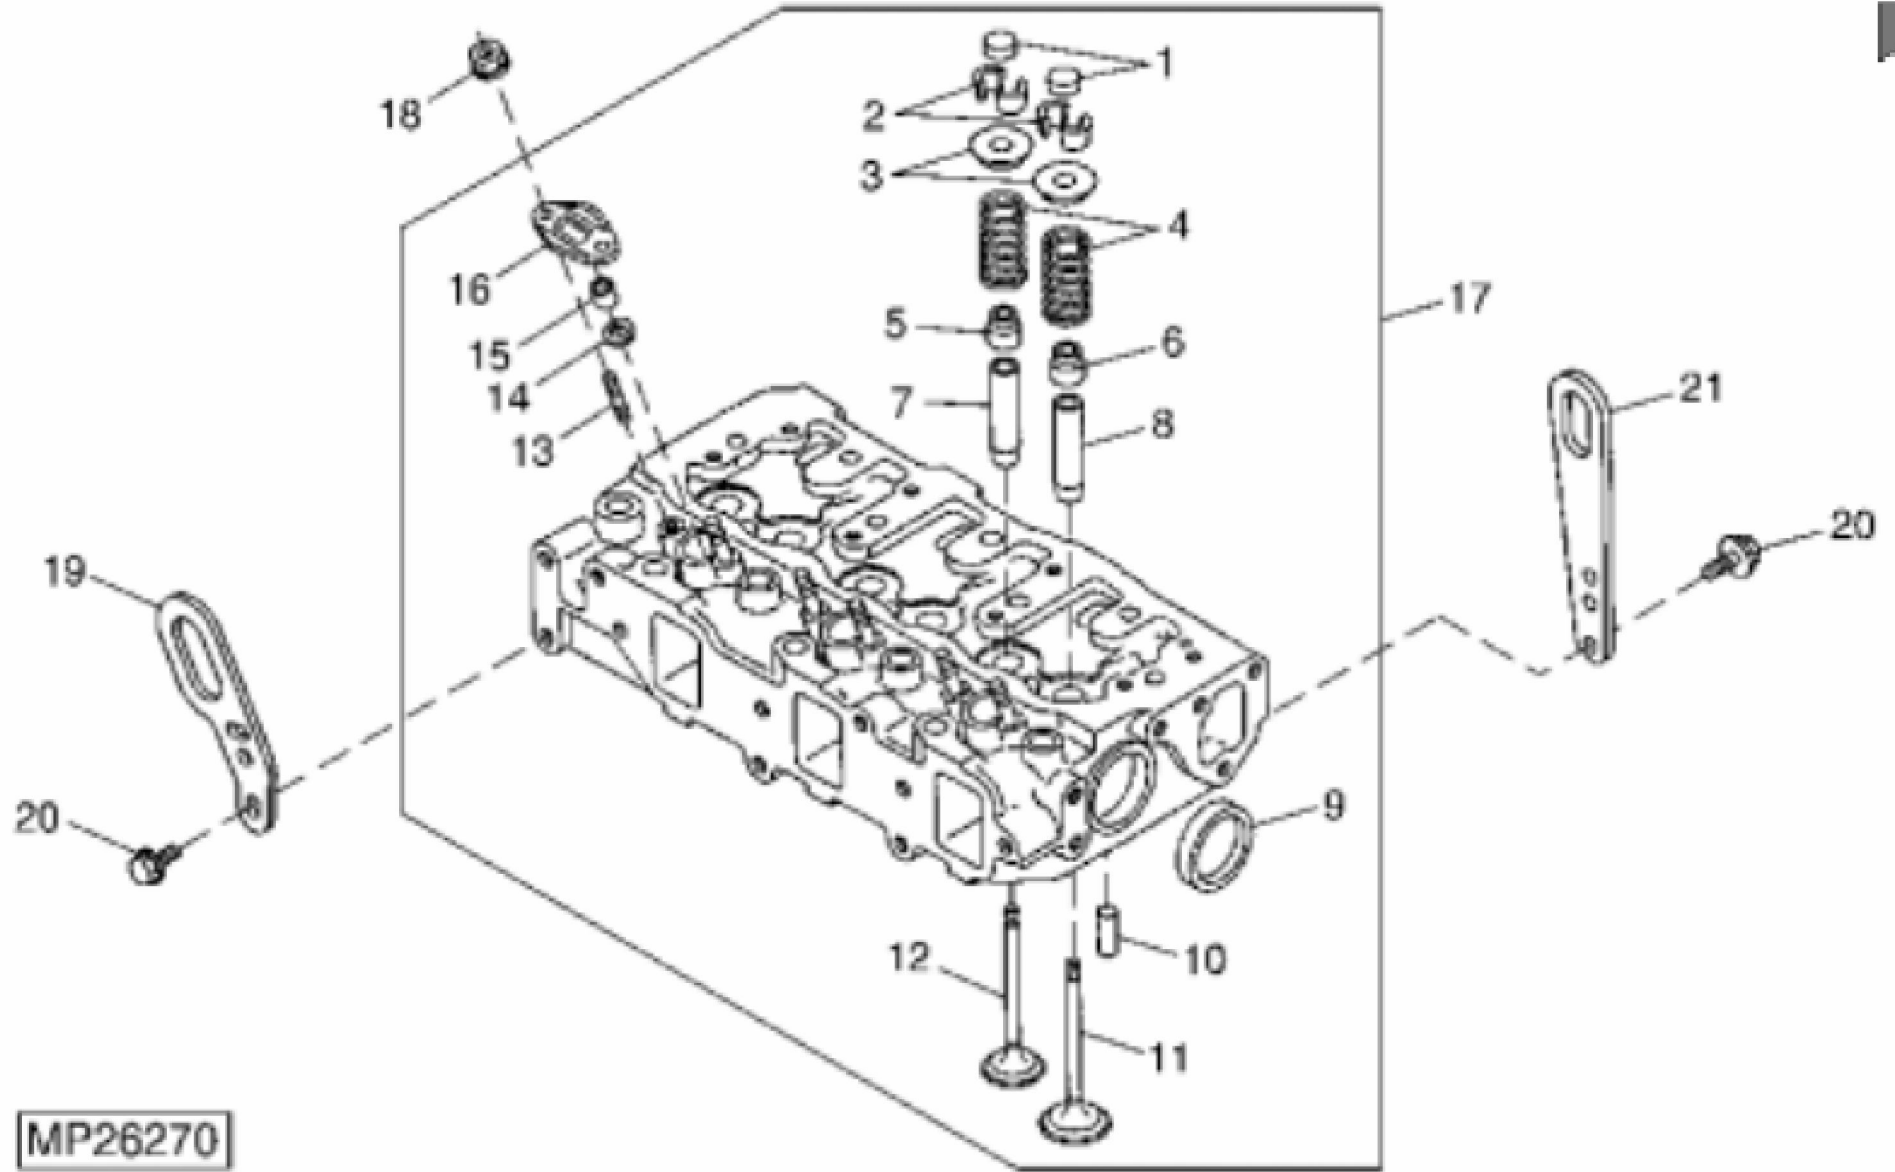

MP26261

KEY	PART NO.	PART NAME	QTY	REMARKS
1	M801186	BOLT	14	
2	M806811	ENGINE CYLINDER HEAD GASKET	1	
3	M809565	PLUG	1	
4	CH10335	PLUG	3	
5	M802255	PIN	4	
6	EPC200680	PLUG	1	
7	CH18079	SPRING PIN	2	
8	30M7023	PLUG	6	
9	15H562	PIPE PLUG	1	1"
10	MIU800573	CAMSHAFT	1	BUSH (SUB FOR M800977)
11	M800978	SHAFT	1	IDLER GEAR
12	CH19101	BOLT	2	
13	M87801	PLUG	2	
14	M800974	PIPE	2	
15	AM875373	BEARING KIT	2	STD
16	AM875371	BEARING KIT	4	STD
16	AM875374	BEARING KIT	4	.25MM (.010"), US
17	M801189	BOLT	8	
18	AM878845	CYLINDER BLOCK	1	
..	AM880569	SHORT BLOCK ASSEMBLY	1	COMPLETE
..	AM129752	DIESEL ENGINE	1	COMPLETE (SUBAM880569)

John Deere > Turf And Utility > MOWER, FRONT > 3TNV88 - MOWER, FRONT > 1565 Front Mower > 20 DIESEL ENGINE (EJMA) TCM10510 (- 030000) > ST451916 - CYLINDER HEAD COVER AND GASKETS (- 030000)

KEY	PART NO.	PART NAME	QTY	REMARKS	
1	CH10348	NUT	3		
2	CH10568	PACKING	3		
3	M801741	PACKING	1		
4	M801032	DEFLECTOR	1		
5	M805710	CAP	1		
6	M805711	PACKING	1		
7	19M7865	SCREW	2	M8 X 16	
8	M801031	CAP	1	BREATHER	
9	M801033	PLATE	1		
10	M801034	O-RING	1		
11	VALVE COVER	1	COMPLETE	
12	M804268	HOSE	1		
13	R72853	CLAMP	1		
14	CH10061	RIVET	4		

Thank you so much for reading

MP26270

KEY	PART NO.	PART NAME	QTY	REMARKS
1	M801224	CAP	6	
2	AM878862	RETAINER KIT	6	VALVE RETAINER (INCLUDES 2 SIDES)
3	M801223	RETAINER	6	
4	M801222	SPRING	6	
5	T110650	SEAL	3	EXHAUST
6	CH10450	SEAL	3	INTAKE
7	M801228	GUIDE	3	EXHAUST
8	M801227	GUIDE	3	INTAKE
9	CH16751	PLUG	2	
10	CH18079	SPRING PIN	2	
11	M801220	INTAKE VALVE	3	
12	M811796	EXHAUST VALVE	3	(SUB FOR M801221) (SUB MIU800494)
12	MIU800494	EXHAUST VALVE	3	(SUB FOR M811796)
13	M801219	BOLT	6	
14	M801017	VALVE SEAT	3	
15	M801016	SEAL	3	(SUB FOR M806732 OR M810460)
16	M801018	RETAINER	3	
17	AM880362	CYLINDER HEAD	1	
18	14M7303	FLANGE NUT	6	M6
19	MIU800461	BRACKET	1	(SUB FOR M800066)
20	CH19780	BOLT	2	
21	AT211695	BRACKET	1	