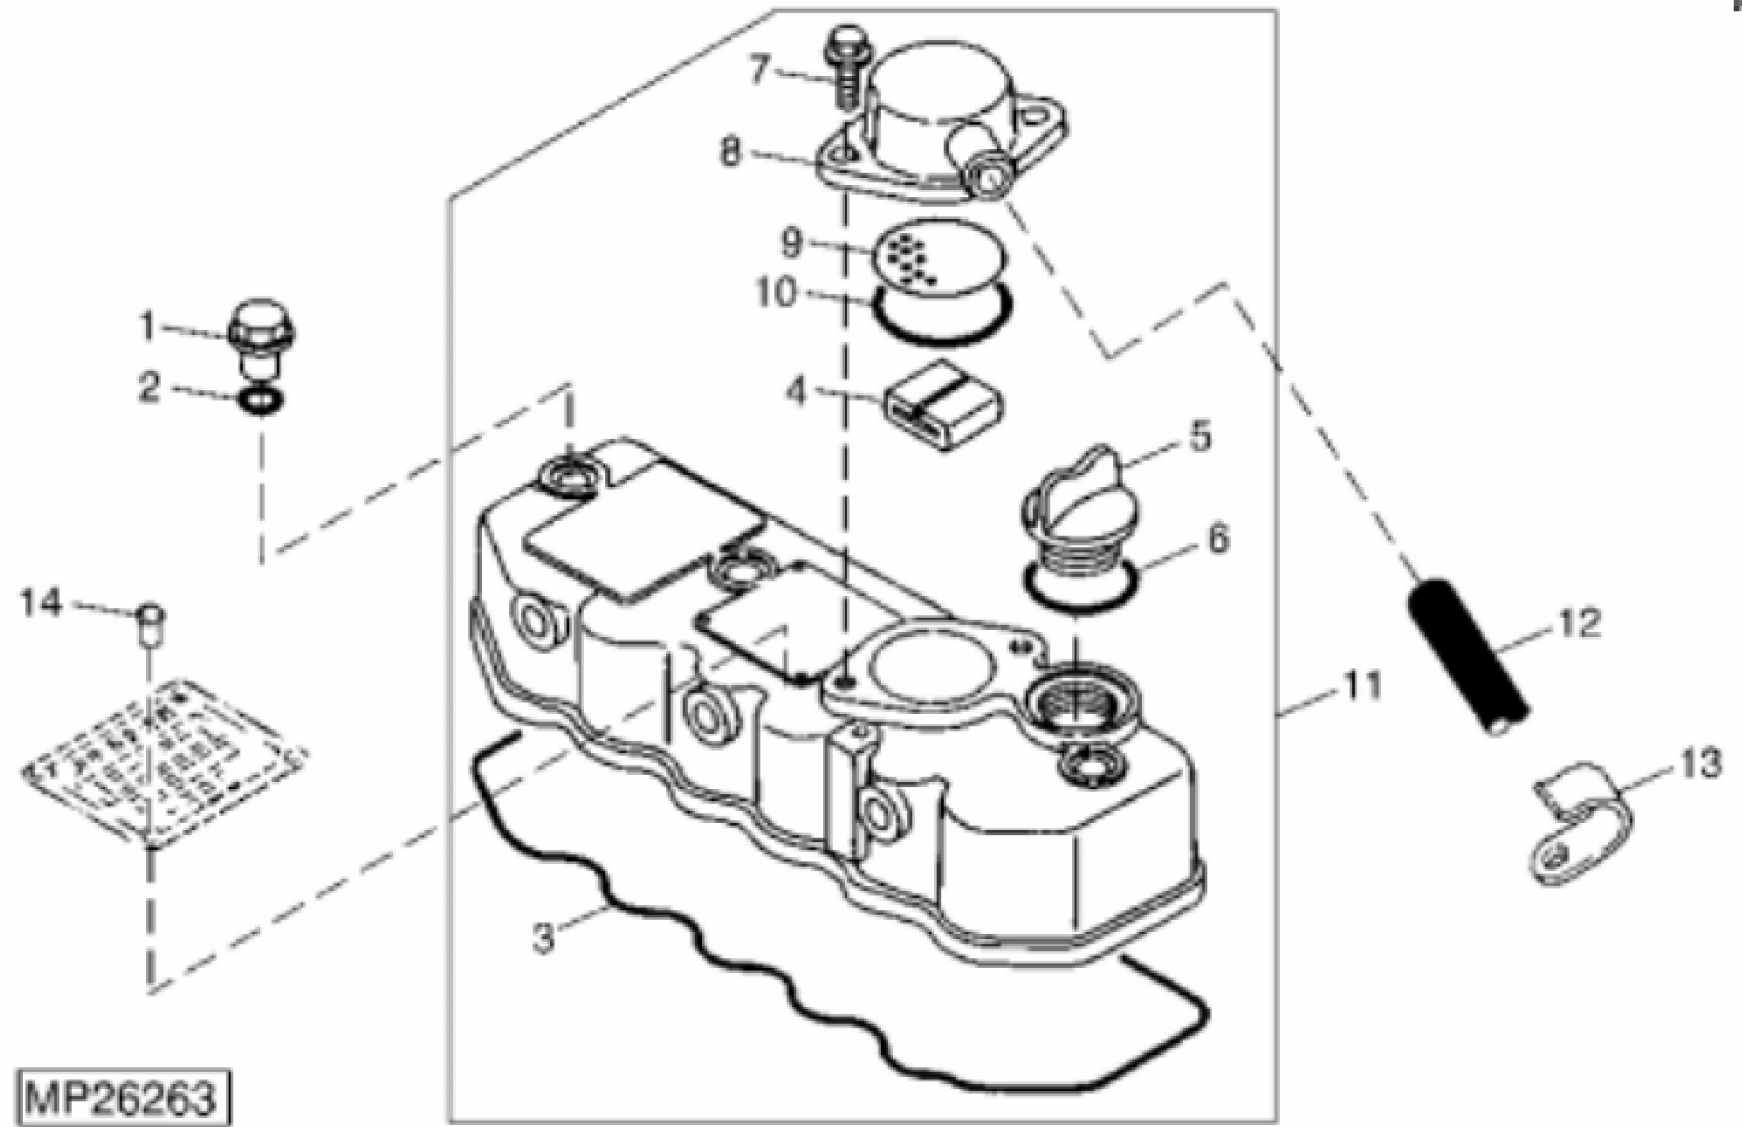

MP26263

John Deere > Turf And Utility > MOWER, FRONT > 3TNV88 - MOWER, FRONT > 1565 Front Mower > 20 DIESEL ENGINE (EJMA) TCM10510 (- 030000) > ST451916 - CYLINDER HEAD COVER AND GASKETS (- 030000)

KEY	PART NO.	PART NAME	QTY	REMARKS	
1	CH10348	NUT	3		
2	CH10568	PACKING	3		
3	M801741	PACKING	1		
4	M801032	DEFLECTOR	1		
5	M805710	CAP	1		
6	M805711	PACKING	1		
7	19M7865	SCREW	2	M8 X 16	
8	M801031	CAP	1	BREATHER	
9	M801033	PLATE	1		
10	M801034	O-RING	1		
11	.....	VALVE COVER	1	COMPLETE	
12	M804268	HOSE	1		
13	R72853	CLAMP	1		
14	CH10061	RIVET	4