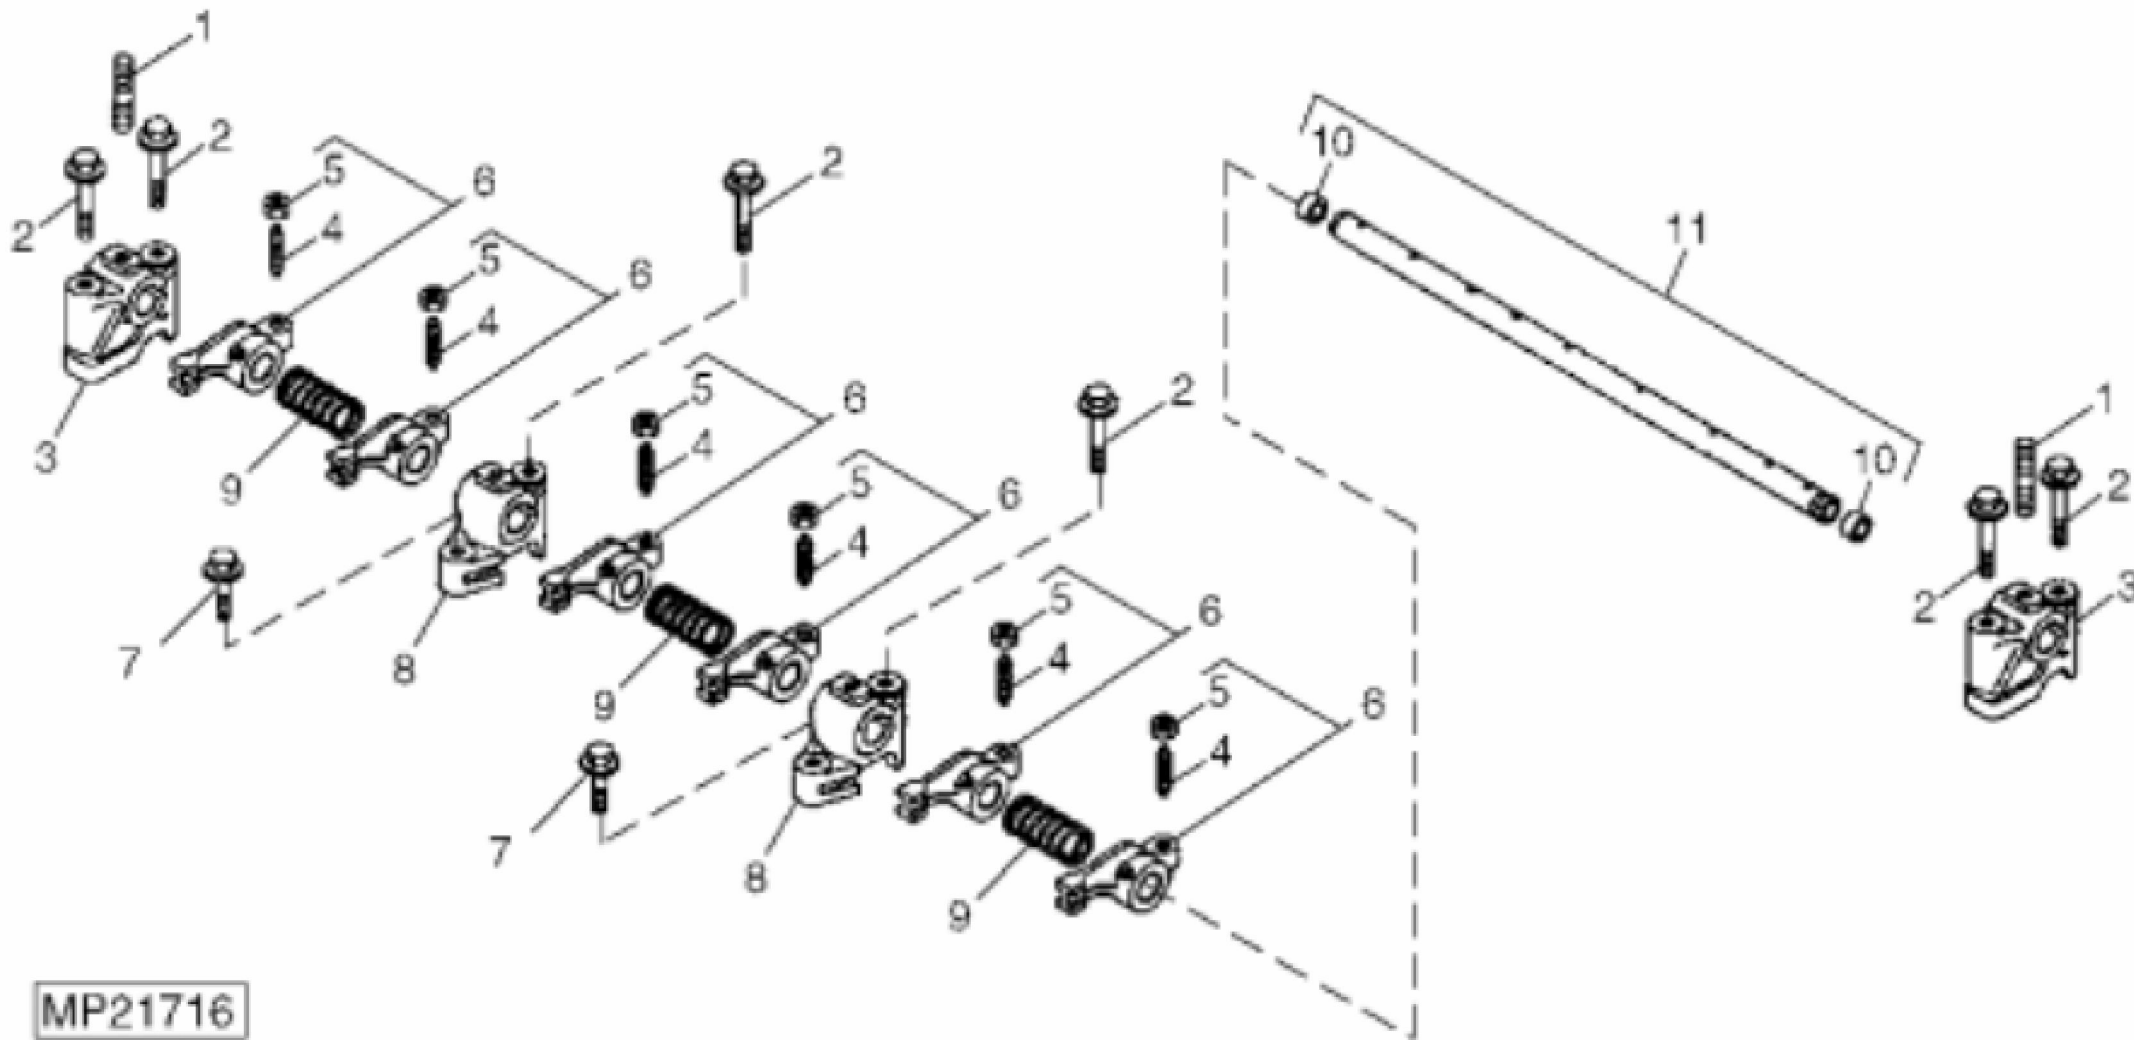

MP21721

KEY	PART NO.	PART NAME	QTY	REMARKS
1	M800970	BOLT	14	
2	M806729	ENGINE CYLINDER HEAD GASKET	1	
3	M806840	PLUG	1	
4	CH10335	PLUG	3	
5	M802255	PIN	2	
6	EPC200680	PLUG	1	
7	CH18079	SPRING PIN	2	
8	30M7023	PLUG	6	
9	15H562	PIPE PLUG	1	1"
10	MIU800573	CAMSHAFT	1	BUSH, (SUB FOR M800977)
11	M800978	SHAFT	1	IDLER GEAR
12	CH19101	BOLT	2	
13	M87801	PLUG	2	
14	M800974	PIPE	2	
15	MIA880553	BEARING	2	STD, (SUB FOR AM875301)
15	MIA880557	BEARING	2	.25MM (.010") US, THRUST, (SUB FOR AM875594)
16	MIA880559	BEARING	4	STD, (SUB FOR AM875300)
16	MIA880549	BEARING	4	.25MM (.010") US, (SUB FOR AM875302)
17	M87879	BOLT	8	
18	AM878590	CYLINDER BLOCK	1	
..	AM123845	SHORT ENGINE	1	COMPLETE
..	AM880660	SHORT BLOCK ASSEMBLY	1	COMPLETE

Thank you so much for reading

MP21715

KEY	PART NO.	PART NAME	QTY	REMARKS	
1	CH12585	CAP	6		
2	AM100828	RETAINER KIT	6	VALVE RETAINER (INCLUDES 2 SIDES)	
3	M801015	RETAINER	6		
4	M801014	SPRING	6		
5	CH10346	SEAL	6		
6	CH16041	GUIDE	6		
7	CH16751	PLUG	2		
8	M801012	INTAKE VALVE	3		
9	RG60149	EXHAUST VALVE	3		
10	M801011	BOLT	6		
11	M801017	VALVE SEAT	3		
12	M806732	GUARD	3	HEAT PROTECTOR	
13	M801018	RETAINER	3		
14	14M7303	FLANGE NUT	6	M6	
15	AM878523	CYLINDER HEAD	1		
16	MIU800461	BRACKET	1	(SUB FOR M800066)	
17	CH19780	BOLT	2		