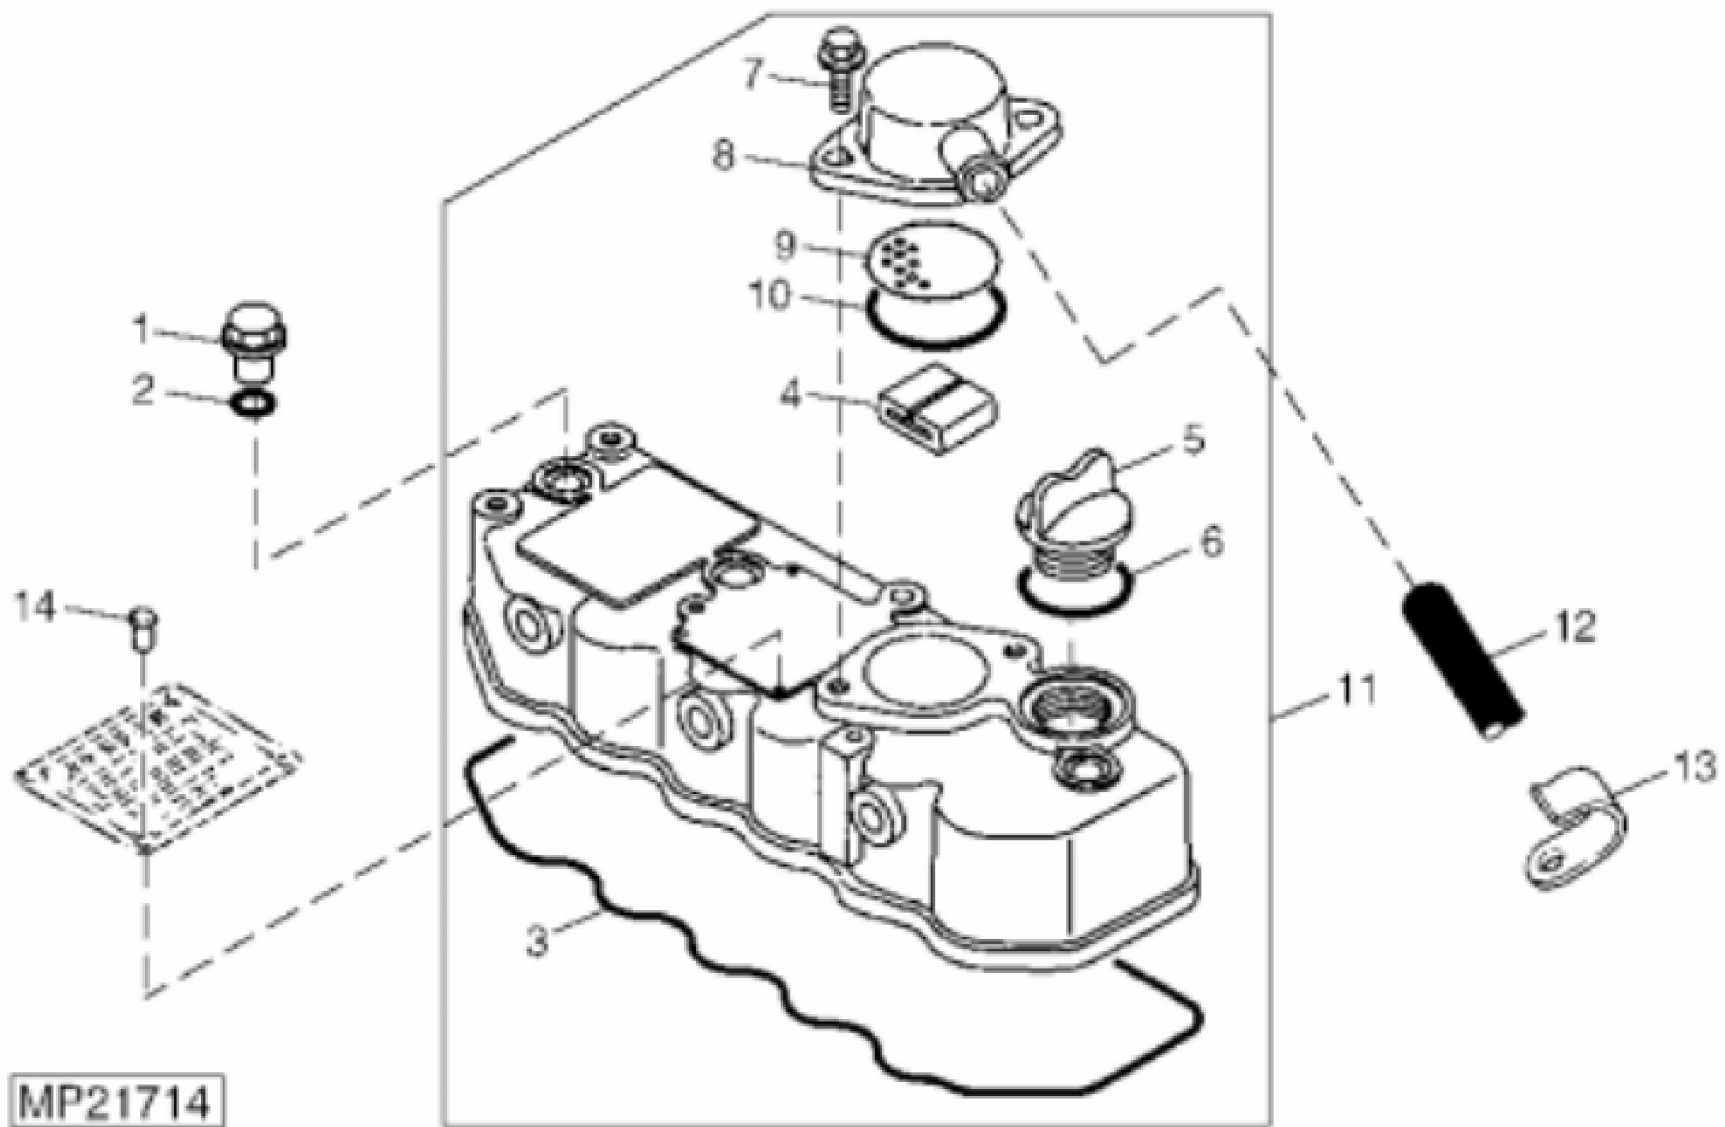

MP21721

KEY	PART NO.	PART NAME	QTY	REMARKS
1	M800970	BOLT	14	
2	M806729	ENGINE CYLINDER HEAD GASKET	1	
3	M806840	PLUG	1	
4	CH10335	PLUG	3	
5	M802255	PIN	2	
6	EPC200680	PLUG	1	
7	CH18079	SPRING PIN	2	
8	30M7023	PLUG	6	
9	15H562	PIPE PLUG	1	1"
10	MIU800573	CAMSHAFT	1	BUSH, (SUB FOR M800977)
11	M800978	SHAFT	1	IDLER GEAR
12	CH19101	BOLT	2	
13	M87801	PLUG	2	
14	M800974	PIPE	2	
15	MIA880553	BEARING	2	STD, (SUB FOR AM875301)
15	MIA880557	BEARING	2	.25MM (.010") US, THRUST, (SUB FOR AM875594)
16	MIA880559	BEARING	4	STD, (SUB FOR AM875300)
16	MIA880549	BEARING	4	.25MM (.010") US, (SUB FOR AM875302)
17	M87879	BOLT	8	
18	AM878590	CYLINDER BLOCK	1	
..	AM123845	SHORT ENGINE	1	COMPLETE
..	AM880660	SHORT BLOCK ASSEMBLY	1	COMPLETE

<https://www.ebooklibonline.com>

Hello dear friend!

Thank you very much for reading.

Enter the link into your browser.

The full manual is available for immediate download.

<https://www.ebooklibonline.com>

KEY	PART NO.	PART NAME	QTY	REMARKS	
1	CH10348	NUT	3		
2	CH10568	PACKING	3		
3	M801036	O-RING	1		
4	M801032	DEFLECTOR	1		
5	M805710	CAP	1		
6	M805711	PACKING	1		
7	19M7865	SCREW	2	M8 X 16	
8	M801031	CAP	1	BREATHER	
9	M801033	PLATE	1		
10	M801034	O-RING	1		
11	AM875312	VALVE COVER	1	NLA; COMPLETE	
12	M804268	HOSE	1		
13	R72853	CLAMP	1		
14	CH10061	RIVET	4		

Thank you so much for reading

MP21715

KEY	PART NO.	PART NAME	QTY	REMARKS	
1	CH12585	CAP	6		
2	AM100828	RETAINER KIT	6	VALVE RETAINER (INCLUDES 2 SIDES)	
3	M801015	RETAINER	6		
4	M801014	SPRING	6		
5	CH10346	SEAL	6		
6	CH16041	GUIDE	6		
7	CH16751	PLUG	2		
8	M801012	INTAKE VALVE	3		
9	RG60149	EXHAUST VALVE	3		
10	M801011	BOLT	6		
11	M801017	VALVE SEAT	3		
12	M806732	GUARD	3	HEAT PROTECTOR	
13	M801018	RETAINER	3		
14	14M7303	FLANGE NUT	6	M6	
15	AM878523	CYLINDER HEAD	1		
16	MIU800461	BRACKET	1	(SUB FOR M800066)	
17	CH19780	BOLT	2		