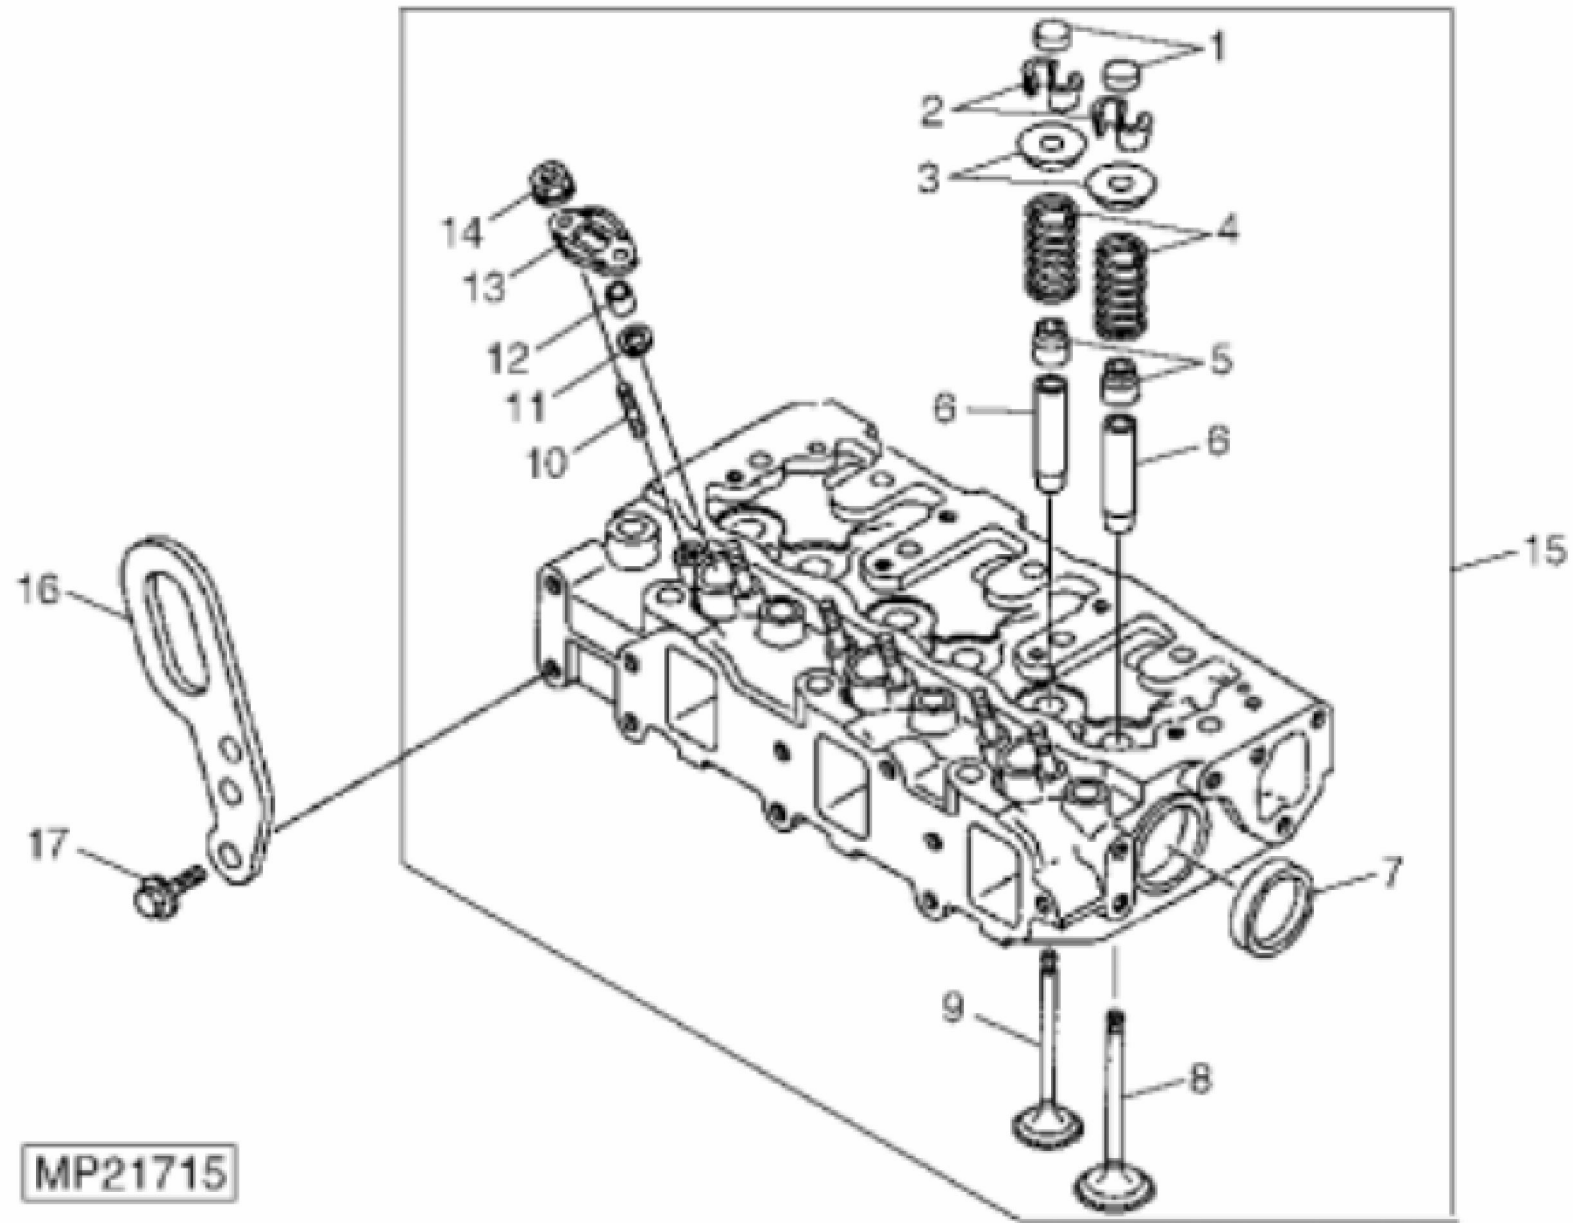

MP21721

KEY	PART NO.	PART NAME	QTY	REMARKS
1	M800970	BOLT	14	
2	M806729	ENGINE CYLINDER HEAD GASKET	1	
3	M806840	PLUG	1	
4	CH10335	PLUG	3	
5	M802255	PIN	2	
6	EPC200680	PLUG	1	
7	CH18079	SPRING PIN	2	
8	30M7023	PLUG	6	
9	15H562	PIPE PLUG	1	1"
10	MIU800573	CAMSHAFT	1	BUSH, (SUB FOR M800977)
11	M800978	SHAFT	1	IDLER GEAR
12	CH19101	BOLT	2	
13	M87801	PLUG	2	
14	M800974	PIPE	2	
15	MIA880553	BEARING	2	STD, (SUB FOR AM875301)
15	MIA880557	BEARING	2	.25MM (.010") US, THRUST, (SUB FOR AM875594)
16	MIA880559	BEARING	4	STD, (SUB FOR AM875300)
16	MIA880549	BEARING	4	.25MM (.010") US, (SUB FOR AM875302)
17	M87879	BOLT	8	
18	AM878590	CYLINDER BLOCK	1	
..	AM123845	SHORT ENGINE	1	COMPLETE
..	AM880660	SHORT BLOCK ASSEMBLY	1	COMPLETE

<https://www.ebooklibonline.com>

Hello dear friend!

Thank you very much for reading.

Enter the link into your browser.

The full manual is available for immediate download.

<https://www.ebooklibonline.com>

KEY	PART NO.	PART NAME	QTY	REMARKS	
1	CH10348	NUT	3		
2	CH10568	PACKING	3		
3	M801036	O-RING	1		
4	M801032	DEFLECTOR	1		
5	M805710	CAP	1		
6	M805711	PACKING	1		
7	19M7865	SCREW	2	M8 X 16	
8	M801031	CAP	1	BREATHER	
9	M801033	PLATE	1		
10	M801034	O-RING	1		
11	AM875312	VALVE COVER	1	NLA; COMPLETE	
12	M804268	HOSE	1		
13	R72853	CLAMP	1		
14	CH10061	RIVET	4		

Thank you so much for reading

MP21715

KEY	PART NO.	PART NAME	QTY	REMARKS	
1	CH12585	CAP	6		
2	AM100828	RETAINER KIT	6	VALVE RETAINER (INCLUDES 2 SIDES)	
3	M801015	RETAINER	6		
4	M801014	SPRING	6		
5	CH10346	SEAL	6		
6	CH16041	GUIDE	6		
7	CH16751	PLUG	2		
8	M801012	INTAKE VALVE	3		
9	RG60149	EXHAUST VALVE	3		
10	M801011	BOLT	6		
11	M801017	VALVE SEAT	3		
12	M806732	GUARD	3	HEAT PROTECTOR	
13	M801018	RETAINER	3		
14	14M7303	FLANGE NUT	6	M6	
15	AM878523	CYLINDER HEAD	1		
16	MIU800461	BRACKET	1	(SUB FOR M800066)	
17	CH19780	BOLT	2		