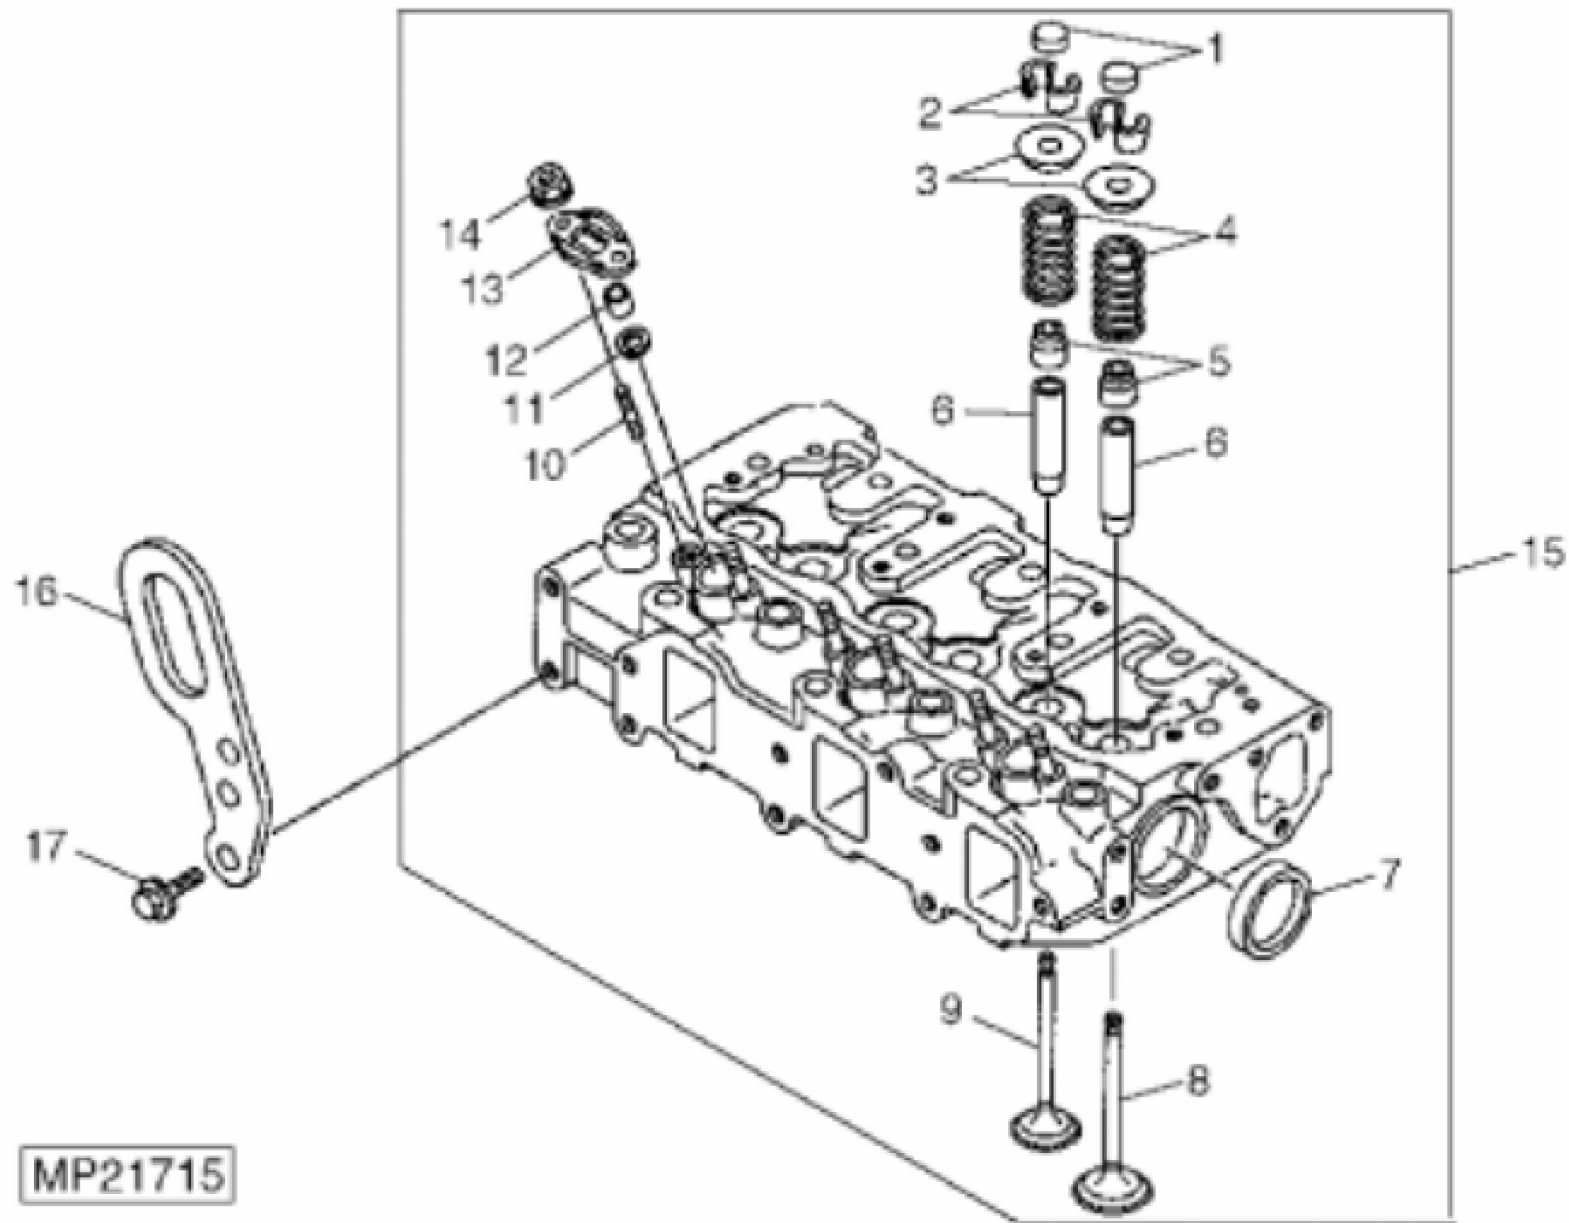

MP21721

KEY	PART NO.	PART NAME	QTY	REMARKS
1	M800970	BOLT	14	
2	M806729	ENGINE CYLINDER HEAD GASKET	1	
3	M806840	PLUG	1	
4	CH10335	PLUG	3	
5	M802255	PIN	2	
6	EPC200680	PLUG	1	
7	CH18079	SPRING PIN	2	
8	30M7023	PLUG	6	
9	15H562	PIPE PLUG	1	1"
10	MIU800573	CAMSHAFT	1	BUSH, (SUB FOR M800977)
11	M800978	SHAFT	1	IDLER GEAR
12	CH19101	BOLT	2	
13	M87801	PLUG	2	
14	M800974	PIPE	2	
15	MIA880553	BEARING	2	STD, (SUB FOR AM875301)
15	MIA880557	BEARING	2	.25MM (.010") US, THRUST, (SUB FOR AM875594)
16	MIA880559	BEARING	4	STD, (SUB FOR AM875300)
16	MIA880549	BEARING	4	.25MM (.010") US, (SUB FOR AM875302)
17	M87879	BOLT	8	
18	AM878590	CYLINDER BLOCK	1	
..	AM123845	SHORT ENGINE	1	COMPLETE, (SUB AM880660)
..	AM880660	SHORT BLOCK ASSEMBLY	1	

KEY	PART NO.	PART NAME	QTY	REMARKS	
1	CH10348	NUT	3		
2	CH10568	PACKING	3		
3	M801036	O-RING	1		
4	M801032	DEFLECTOR	1		
5	M805710	CAP	1		
6	M805711	PACKING	1		
7	19M7865	SCREW	2	M8 X 16	
8	M801031	CAP	1	BREATHER	
9	M801033	PLATE	1		
10	M801034	O-RING	1		
11	AM875312	VALVE COVER	1	NLA; COMPLETE	
12	M804268	HOSE	1		
13	R72853	CLAMP	1		
14	CH10061	RIVET	4		

**Thank you so much for reading**

MP21715

KEY	PART NO.	PART NAME	QTY	REMARKS
1	CH12585	CAP	6	
2	AM100828	RETAINER KIT	6	(PKG. OF 2 SIDES), VALVE RETAINER
3	M801015	RETAINER	6	
4	M801014	SPRING	6	
5	CH10346	SEAL	6	
6	CH16041	GUIDE	6	
7	CH16751	PLUG	2	
8	M801012	INTAKE VALVE	3	
9	RG60149	EXHAUST VALVE	3	
10	M801011	BOLT	6	
11	M801017	VALVE SEAT	3	
12	M801016	SEAL	3	(SUB FOR M806732 OR M810460)
13	M801018	RETAINER	3	
14	14M7303	FLANGE NUT	6	M6
15	AM878523	CYLINDER HEAD	1	
16	MIU800461	BRACKET	1	(SUB FOR M800066)
17	CH19780	BOLT	2	