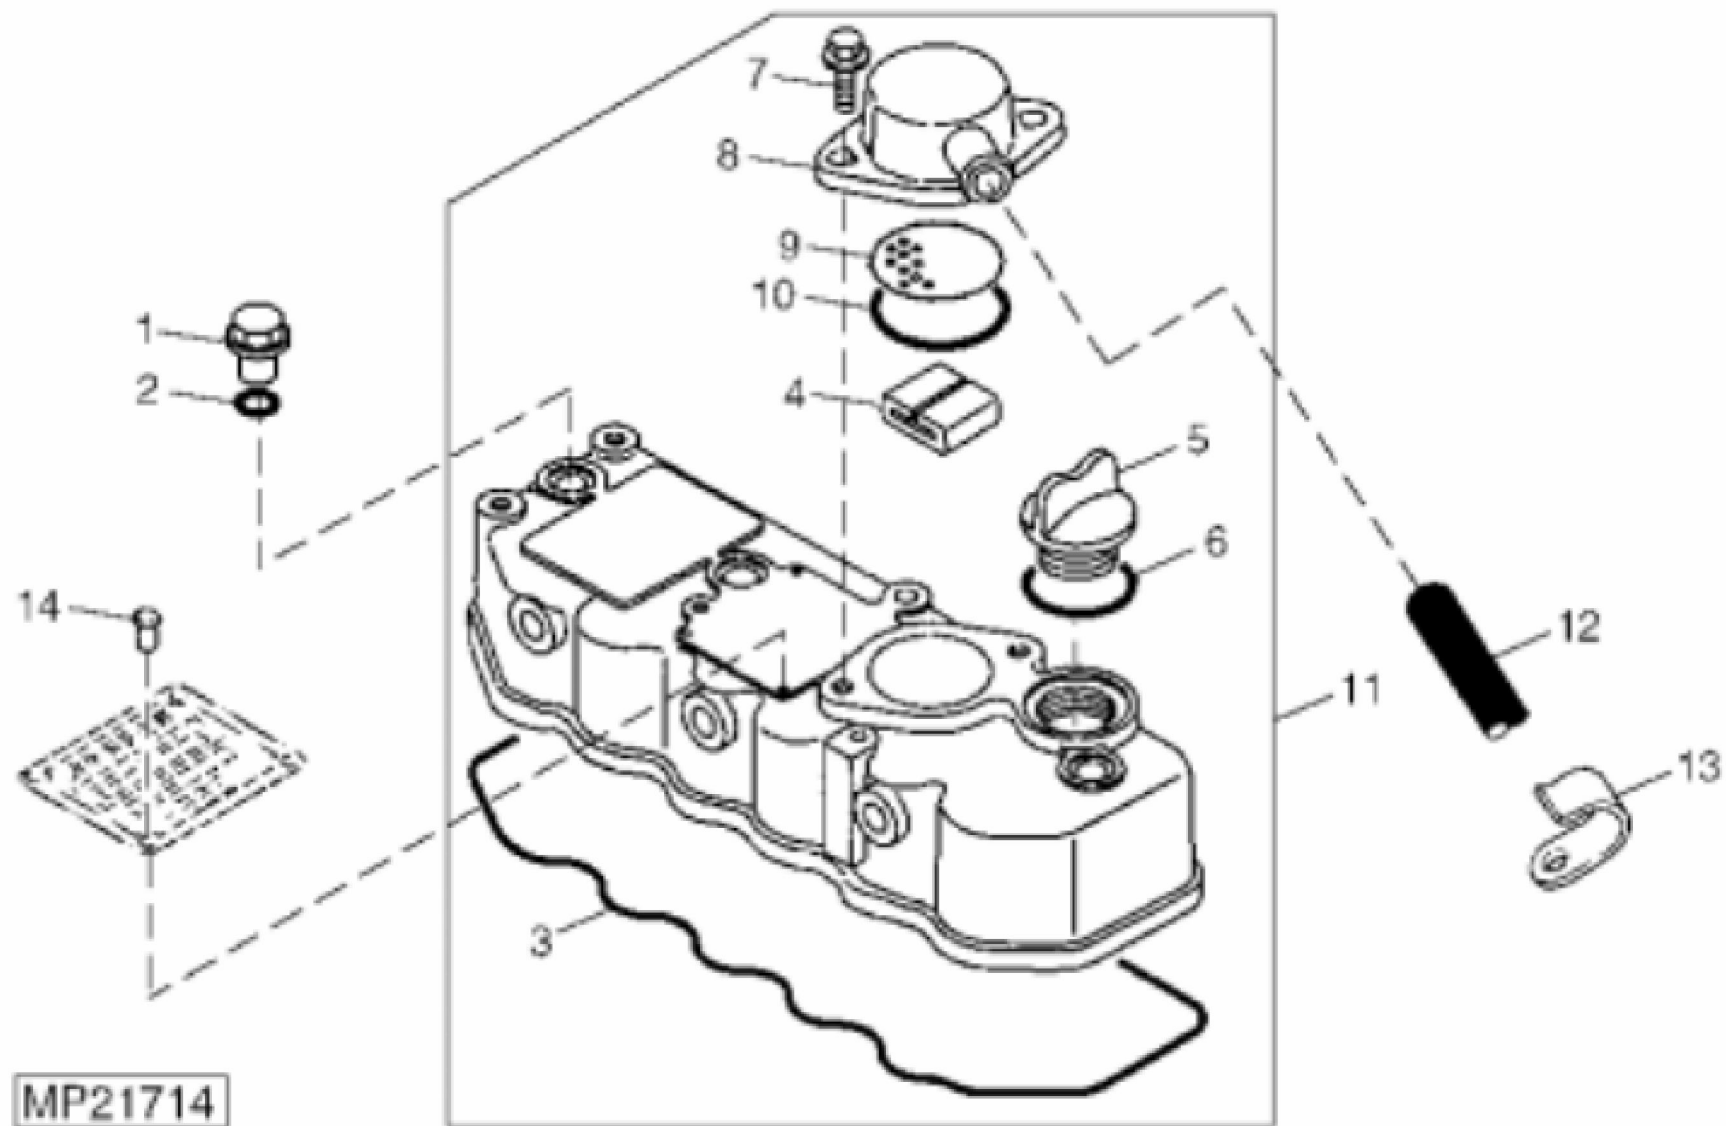

MP21721

KEY	PART NO.	PART NAME	QTY	REMARKS
1	M800970	BOLT	14	
2	M806729	ENGINE CYLINDER HEAD GASKET	1	
3	M806840	PLUG	1	
4	CH10335	PLUG	3	
5	M802255	PIN	2	
6	EPC200680	PLUG	1	
7	CH18079	SPRING PIN	2	
8	30M7023	PLUG	6	
9	15H562	PIPE PLUG	1	1"
10	MIU800573	CAMSHAFT	1	BUSH, (SUB FOR M800977)
11	M800978	SHAFT	1	IDLER GEAR
12	CH19101	BOLT	2	
13	M87801	PLUG	2	
14	M800974	PIPE	2	
15	MIA880553	BEARING	2	STD, (SUB FOR AM875301)
15	MIA880557	BEARING	2	.25MM (.010") US, THRUST, (SUB FOR AM875594)
16	MIA880559	BEARING	4	STD, (SUB FOR AM875300)
16	MIA880549	BEARING	4	.25MM (.010") US, (SUB FOR AM875302)
17	M87879	BOLT	8	
18	AM878590	CYLINDER BLOCK	1	
..	AM123845	SHORT ENGINE	1	COMPLETE, (SUB AM880660)
..	AM880660	SHORT BLOCK ASSEMBLY	1	

KEY	PART NO.	PART NAME	QTY	REMARKS	
1	CH10348	NUT	3		
2	CH10568	PACKING	3		
3	M801036	O-RING	1		
4	M801032	DEFLECTOR	1		
5	M805710	CAP	1		
6	M805711	PACKING	1		
7	19M7865	SCREW	2	M8 X 16	
8	M801031	CAP	1	BREATHER	
9	M801033	PLATE	1		
10	M801034	O-RING	1		
11	AM875312	VALVE COVER	1	NLA; COMPLETE	
12	M804268	HOSE	1		
13	R72853	CLAMP	1		
14	CH10061	RIVET	4		

**Thank you so much for reading**

MP21715

KEY	PART NO.	PART NAME	QTY	REMARKS
1	CH12585	CAP	6	
2	AM100828	RETAINER KIT	6	(PKG. OF 2 SIDES), VALVE RETAINER
3	M801015	RETAINER	6	
4	M801014	SPRING	6	
5	CH10346	SEAL	6	
6	CH16041	GUIDE	6	
7	CH16751	PLUG	2	
8	M801012	INTAKE VALVE	3	
9	RG60149	EXHAUST VALVE	3	
10	M801011	BOLT	6	
11	M801017	VALVE SEAT	3	
12	M801016	SEAL	3	(SUB FOR M806732 OR M810460)
13	M801018	RETAINER	3	
14	14M7303	FLANGE NUT	6	M6
15	AM878523	CYLINDER HEAD	1	
16	MIU800461	BRACKET	1	(SUB FOR M800066)
17	CH19780	BOLT	2	