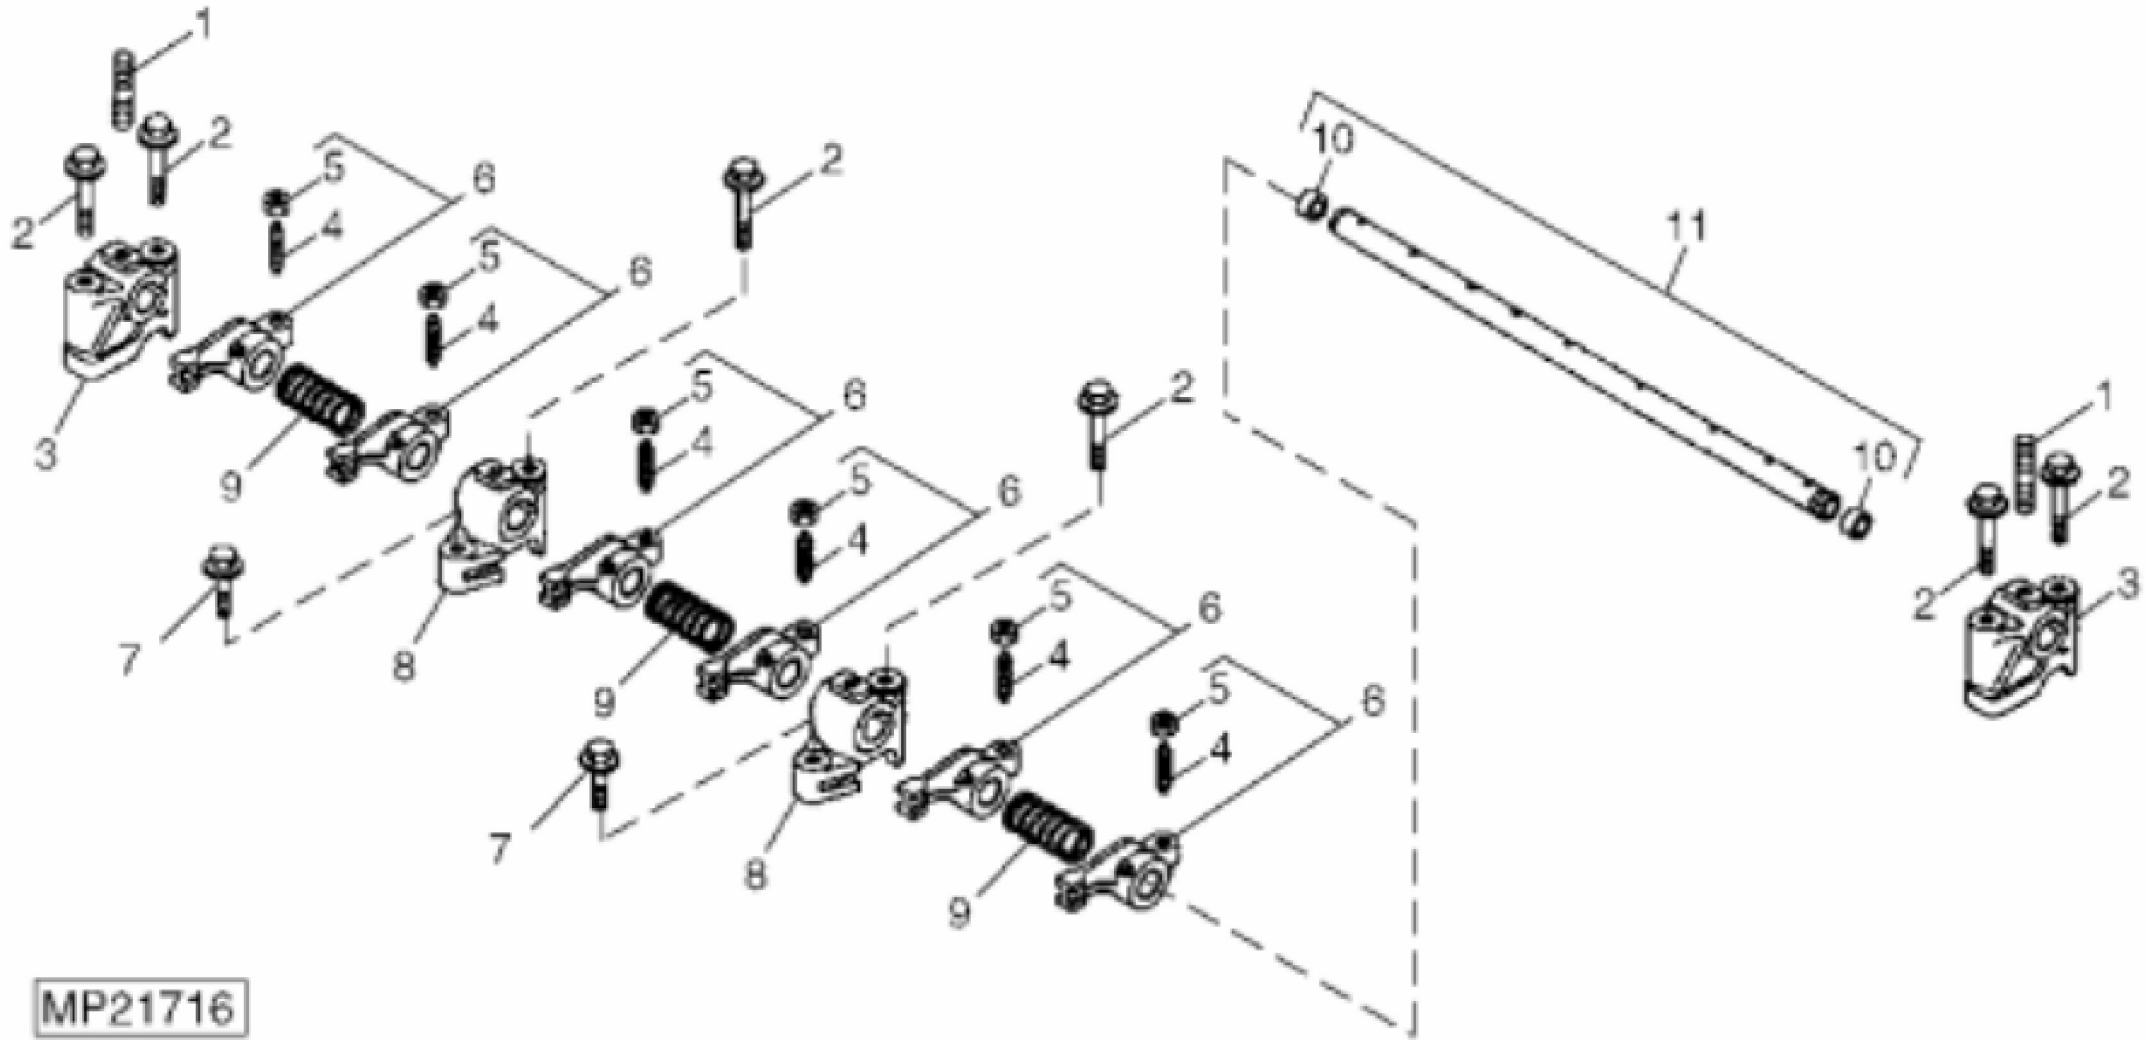

MP21721

KEY	PART NO.	PART NAME	QTY	REMARKS
1	M800970	BOLT	14	
2	M806729	ENGINE CYLINDER HEAD GASKET	1	
3	M806840	PLUG	1	
4	CH10335	PLUG	3	
5	M802255	PIN	2	
6	EPC200680	PLUG	1	
7	CH18079	SPRING PIN	2	
8	30M7023	PLUG	6	
9	15H562	PIPE PLUG	1	1"
10	MIU800573	CAMSHAFT	1	BUSH, (SUB FOR M800977)
11	M800978	SHAFT	1	IDLER GEAR
12	CH19101	BOLT	2	
13	M87801	PLUG	2	
14	M800974	PIPE	2	
15	MIA880553	BEARING	2	STD, (SUB FOR AM875301)
15	MIA880557	BEARING	2	.25MM (.010") US, THRUST, (SUB FOR AM875594)
16	MIA880559	BEARING	4	STD, (SUB FOR AM875300)
16	MIA880549	BEARING	4	.25MM (.010") US, (SUB FOR AM875302)
17	M87879	BOLT	8	
18	AM878590	CYLINDER BLOCK	1	
..	AM123845	SHORT ENGINE	1	COMPLETE, (SUB AM880660)
..	AM880660	SHORT BLOCK ASSEMBLY	1	

KEY	PART NO.	PART NAME	QTY	REMARKS	
1	CH10348	NUT	3		
2	CH10568	PACKING	3		
3	M801036	O-RING	1		
4	M801032	DEFLECTOR	1		
5	M805710	CAP	1		
6	M805711	PACKING	1		
7	19M7865	SCREW	2	M8 X 16	
8	M801031	CAP	1	BREATHER	
9	M801033	PLATE	1		
10	M801034	O-RING	1		
11	AM875312	VALVE COVER	1	NLA; COMPLETE	
12	M804268	HOSE	1		
13	R72853	CLAMP	1		
14	CH10061	RIVET	4		

**Thank you so much for reading**

MP21715

KEY	PART NO.	PART NAME	QTY	REMARKS
1	CH12585	CAP	6	
2	AM100828	RETAINER KIT	6	(PKG. OF 2 SIDES), VALVE RETAINER
3	M801015	RETAINER	6	
4	M801014	SPRING	6	
5	CH10346	SEAL	6	
6	CH16041	GUIDE	6	
7	CH16751	PLUG	2	
8	M801012	INTAKE VALVE	3	
9	RG60149	EXHAUST VALVE	3	
10	M801011	BOLT	6	
11	M801017	VALVE SEAT	3	
12	M801016	SEAL	3	(SUB FOR M806732 OR M810460)
13	M801018	RETAINER	3	
14	14M7303	FLANGE NUT	6	M6
15	AM878523	CYLINDER HEAD	1	
16	MIU800461	BRACKET	1	(SUB FOR M800066)
17	CH19780	BOLT	2	