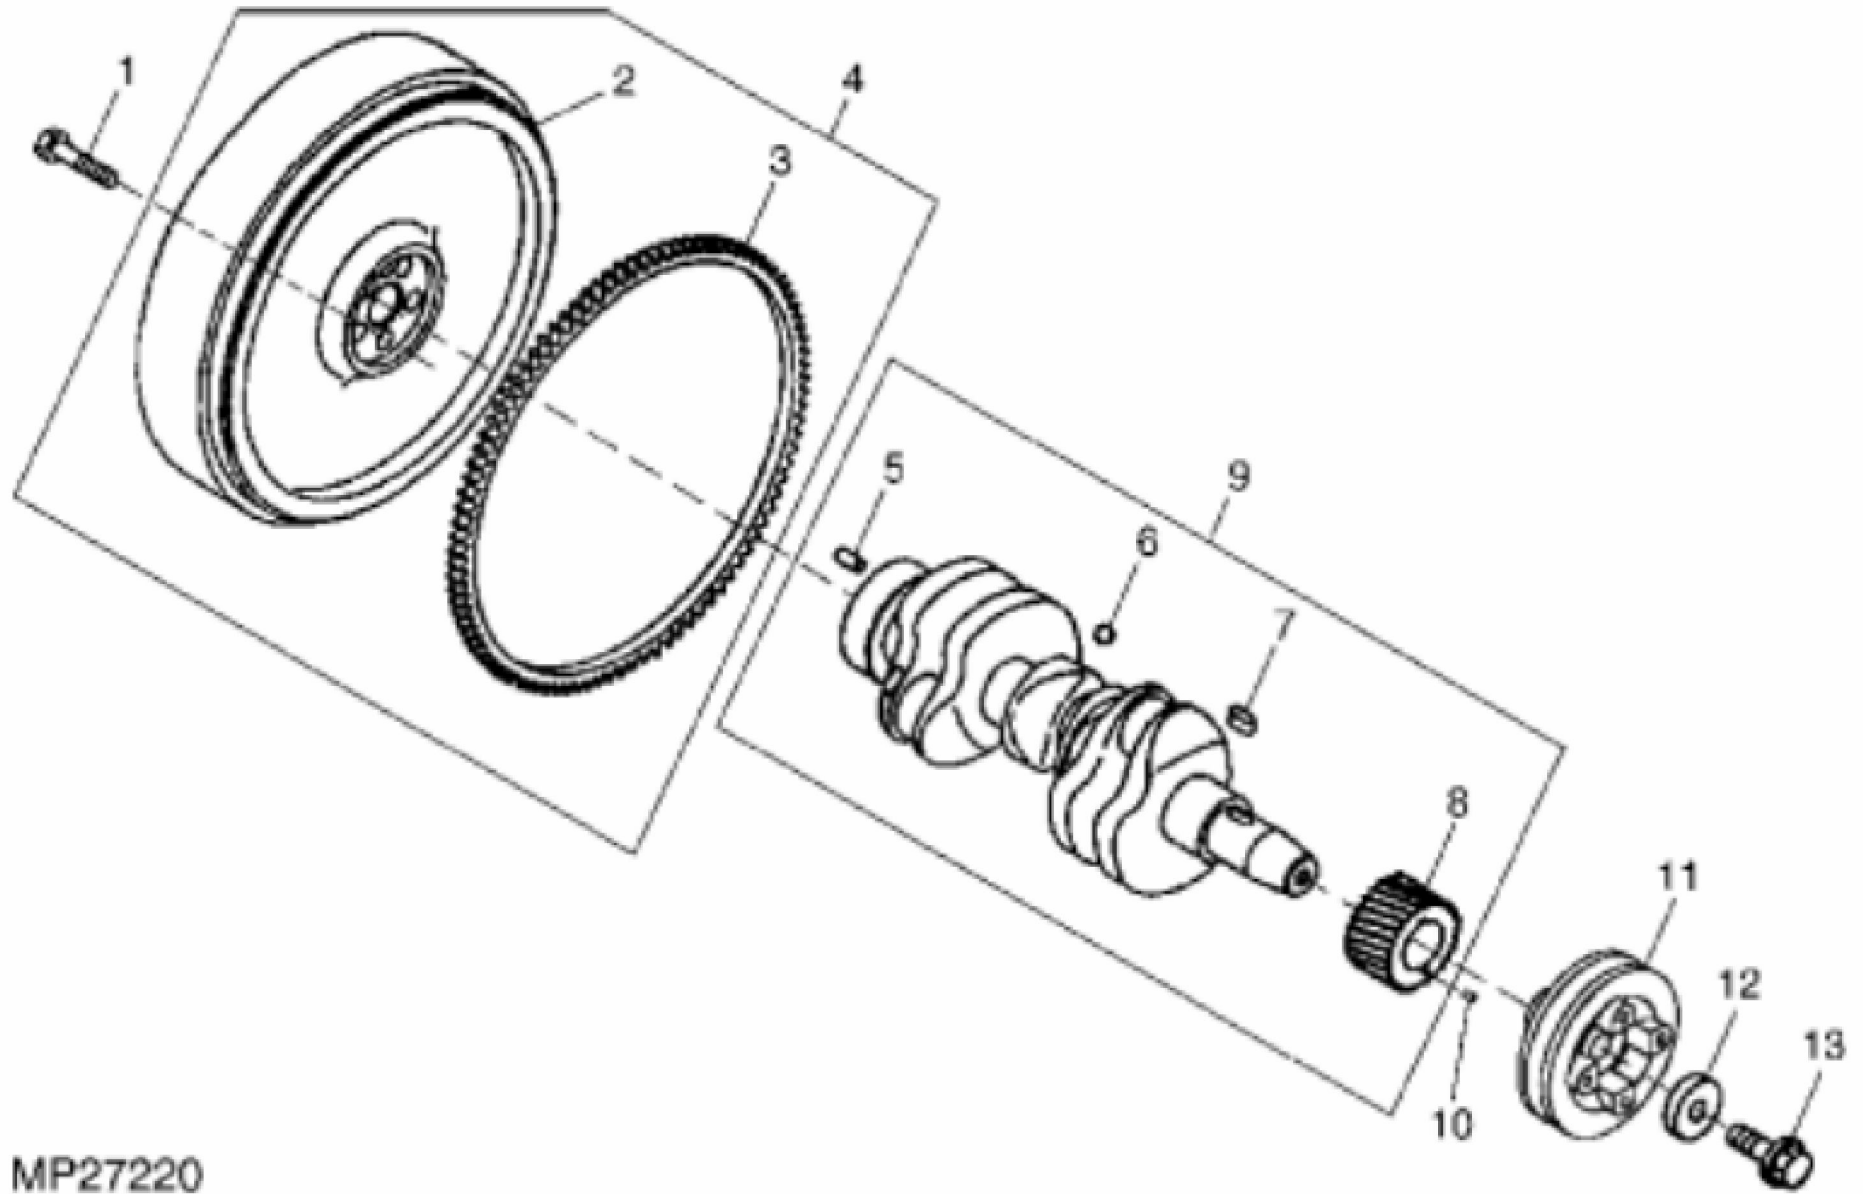

MP23604

KEY	PART NO.	PART NAME	QTY	REMARKS
1	CH15409	PIPE	1	(500MM), (CUT TO LENGTH)
2	M807038	ELECTRONIC TERMINATOR	1	
3	CH10568	PACKING	2	
4	CH10348	NUT	2	
5	M805710	CAP	1	
6	M805711	PACKING	1	
7	COVER	1	(ORDER AM882585)
8	M87854	ENGINE CYLINDER HEAD GASKET	1	
9	M805697	GASKET	1	
10	M87837	DEFLECTOR	1	
11	M807374	SCREW	4	
12	AM100734	VALVE COVER	1	(SUB FOR AM100734)
13	M87818	SNAP RING	2	
14	14M7194	NUT	6	M6
15	M87841	SCREW	6	
16	ROCKER ARM	3	(ORDER AM100736)
17	AM100736	ARM	3	
18	ROCKER ARM	3	(ORDER AM100735)
19	AM100735	ARM	3	
20	400R	BALL	2	
21	SHAFT	1	(ORDER AM100749)
22	AM100749	ROCKER ARM SHAFT	1	
23	M87836	STUD	2	
24	M87891	SUPPORT	3	
25	14M7298	FLANGE NUT	2	M8
26	M87892	SPRING	2	
27	M87893	SCREW	1	
28	CH19101	BOLT	1	
29	M87920	ELEC. CONNECTOR TERMINAL	1	
30	M87919	GLOW PLUG	3	
31	M89135	GASKET	6	
32	M89134	PACKING	3	
33	CH16751	PLUG	2	
34	CYLINDER HEAD	1	(ORDER AM879210)
35	PLUG	3	(HOT) (ORDER AM879210)

Thank you so much for reading

MP22659

KEY	PART NO.	PART NAME	QTY	REMARKS	
1	M806348	PUSH ROD	6		
2	M87813	TAPPET	6		
3	CAMSHAFT	1	(ORDER AM876426)	
4	M87812	SHAFT KEY	2		
5	M87810	FLANGE	1		
6	M87811	GEAR	1		
7	AM876426	CAMSHAFT	1		
8	19M7774	SCREW	5	M6 X 12, (SUB FOR M87819)	
9	M89140	SHAFT	1		
10	M800300	BUSHING	1		
11	GEAR	1	(ORDER AM875078)	
12	AM875078	GEAR	1		
13	M89139	PLATE	1		
14	40M7080	SNAP RING	1		