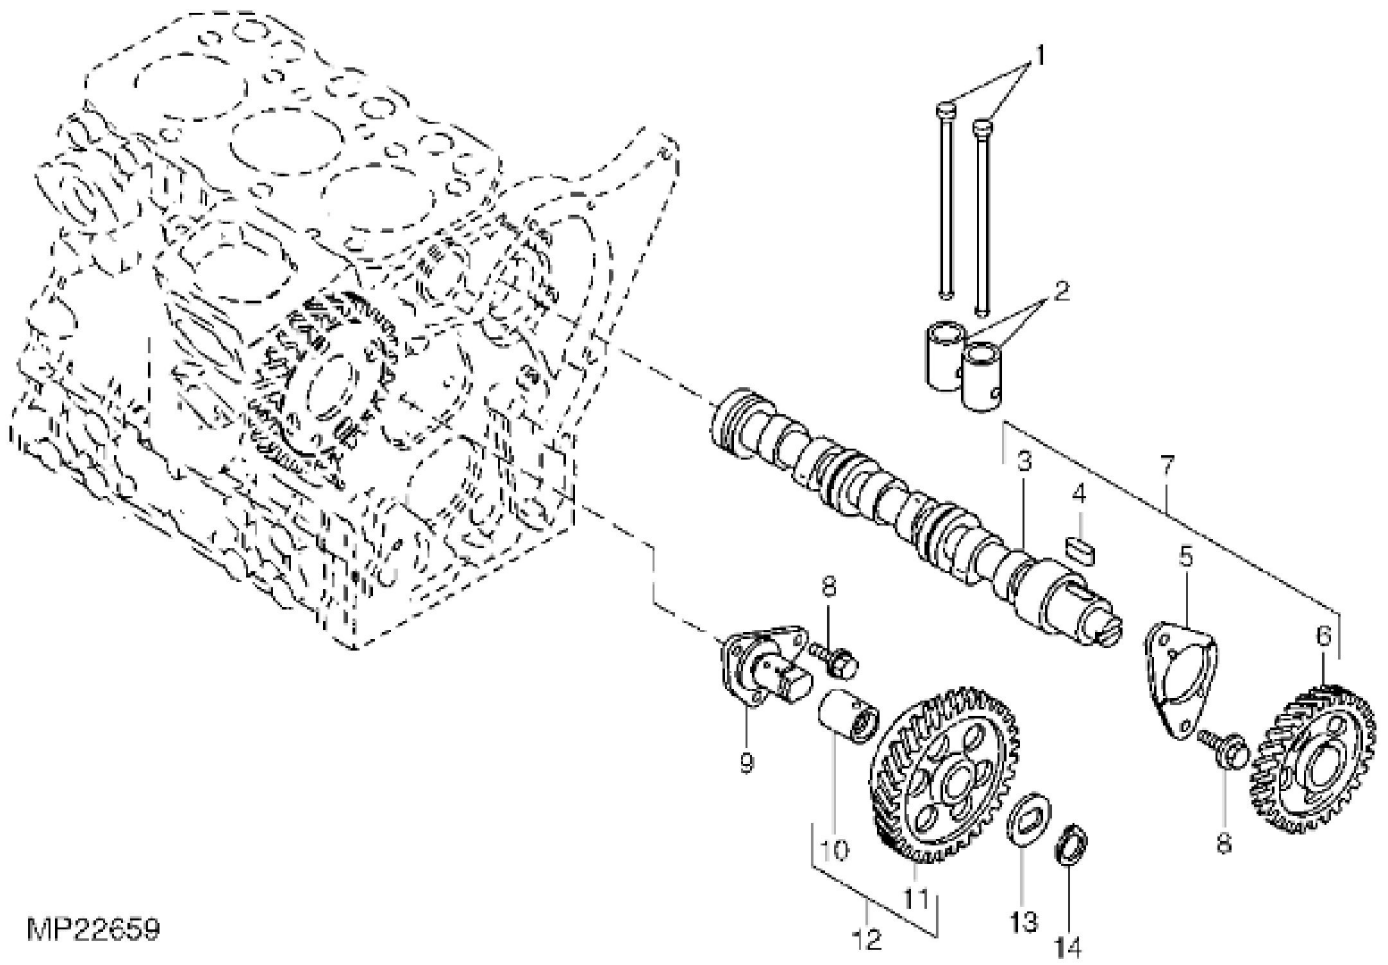

MP22659

KEY	PART NO.	PART NAME	QTY	REMARKS	
1	M806348	PUSH ROD	6		
2	M87813	TAPPET	6		
3	.....	CAMSHAFT	1	(ORDER AM876426)	
4	M87812	SHAFT KEY	2		
5	M87810	FLANGE	1		
6	M87811	GEAR	1		
7	AM876426	CAMSHAFT	1		
8	19M7774	SCREW	5	M6 X 12, (SUB FOR M87819)	
9	M89140	SHAFT	1		
10	M800300	BUSHING	1		
11	.....	GEAR	1	(ORDER AM875078)	
12	AM875078	GEAR	1		
13	M89139	PLATE	1		
14	40M7080	SNAP RING	1