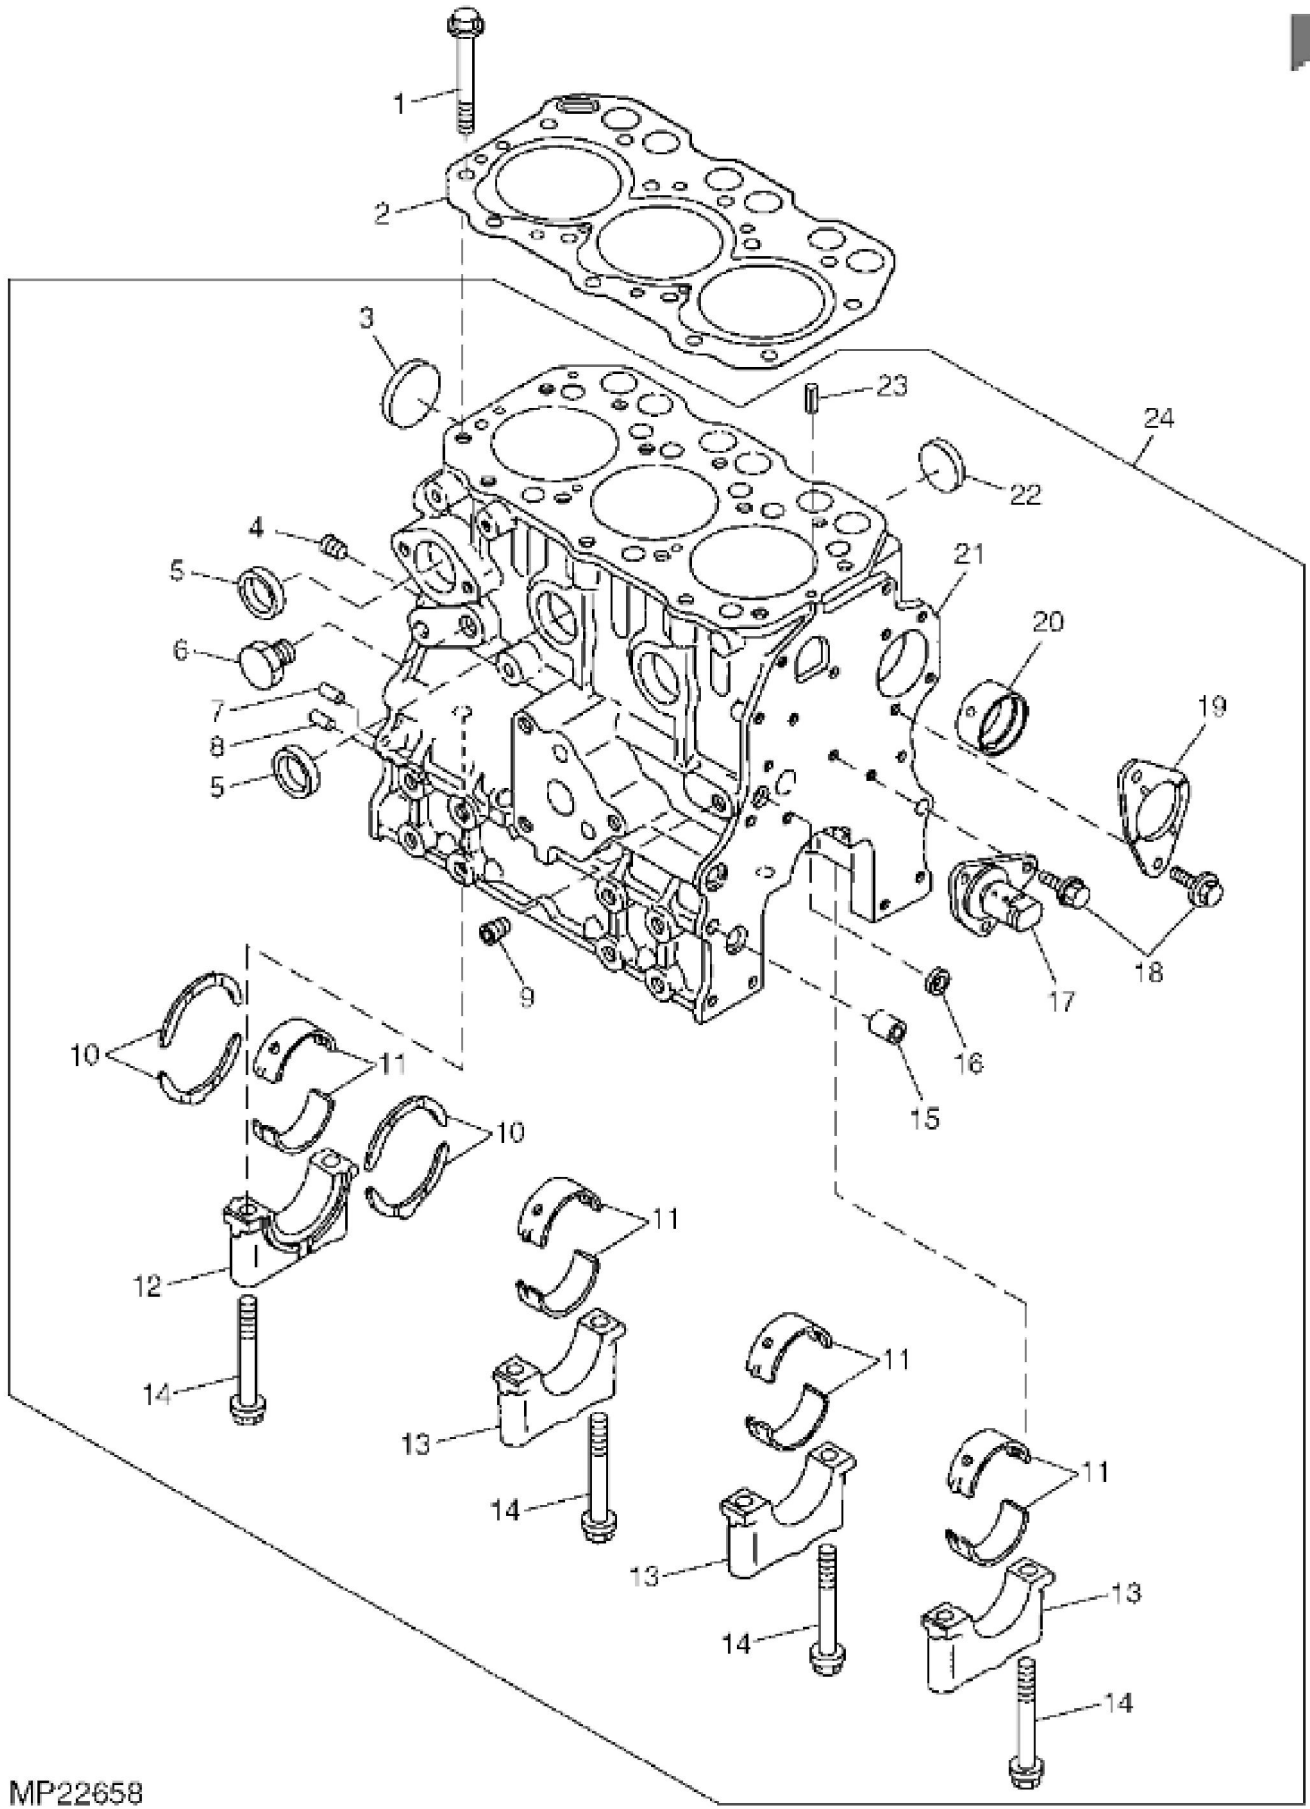

MP23604

KEY	PART NO.	PART NAME	QTY	REMARKS
1	CH15409	PIPE	1	(500MM), (CUT TO LENGTH)
2	M807038	ELECTRONIC TERMINATOR	1	
3	CH10568	PACKING	2	
4	CH10348	NUT	2	
5	M805710	CAP	1	
6	M805711	PACKING	1	
7	COVER	1	(ORDER AM882585)
8	M87854	ENGINE CYLINDER HEAD GASKET	1	
9	M805697	GASKET	1	
10	M87837	DEFLECTOR	1	
11	M807374	SCREW	4	
12	AM100734	VALVE COVER	1	(SUB FOR AM100734)
13	M87818	SNAP RING	2	
14	14M7194	NUT	6	M6
15	M87841	SCREW	6	
16	ROCKER ARM	3	(ORDER AM100736)
17	AM100736	ARM	3	
18	ROCKER ARM	3	(ORDER AM100735)
19	AM100735	ARM	3	
20	400R	BALL	2	
21	SHAFT	1	(ORDER AM100749)
22	AM100749	ROCKER ARM SHAFT	1	
23	M87836	STUD	2	
24	M87891	SUPPORT	3	
25	14M7298	FLANGE NUT	2	M8
26	M87892	SPRING	2	
27	M87893	SCREW	1	
28	CH19101	BOLT	1	
29	M87920	ELEC. CONNECTOR TERMINAL	1	
30	M87919	GLOW PLUG	3	
31	M89135	GASKET	6	
32	M89134	PACKING	3	
33	CH16751	PLUG	2	
34	CYLINDER HEAD	1	(ORDER AM879210)
35	PLUG	3	(HOT) (ORDER AM879210)

MP22658

KEY	PART NO.	PART NAME	QTY	REMARKS
1	M87866	BOLT	14	
2	M807320	ENGINE CYLINDER HEAD GASKET	1	
3	M809593	PLUG	1	
4	M802643	PLUG	1	
5	CH10642	PLUG	6	
6	M112792	DRAIN PLUG	1	
7	M802255	PIN	2	
8	M802254	PIN	2	
9	EPC200680	PLUG	1	
10	AM100719	BEARING KIT	2	
11	AM100718	BEARING KIT	4	STD
11	AM100732	BEARING KIT	4	.25 MM (.010") US
12	BEARING CAP	1	(ORDER AM879213)
13	BEARING CAP	3	(ORDER AM879213)
14	M87879	BOLT	8	
15	M800006	DOWEL PIN	2	
16	M87801	PLUG	1	
17	M89140	SHAFT	1	
18	19M7774	SCREW	2	M6 X 12, (SUB FOR M87819)
19	M87810	FLANGE	1	
20	M87862	BUSHING	1	
21	CYLINDER BLOCK	1	(ORDER AM879213)
22	CH10642	PLUG	6	
23	CH18079	SPRING PIN	2	
24	AM879213	CYLINDER BLOCK	1	
..	AM123844	SHORT ENGINE	1	COMPLETE (YANMAR 3TNE74C-EJMA) (SUB AM879207)
..	AM879207	SHORT BLOCK ASSEMBLY	1	