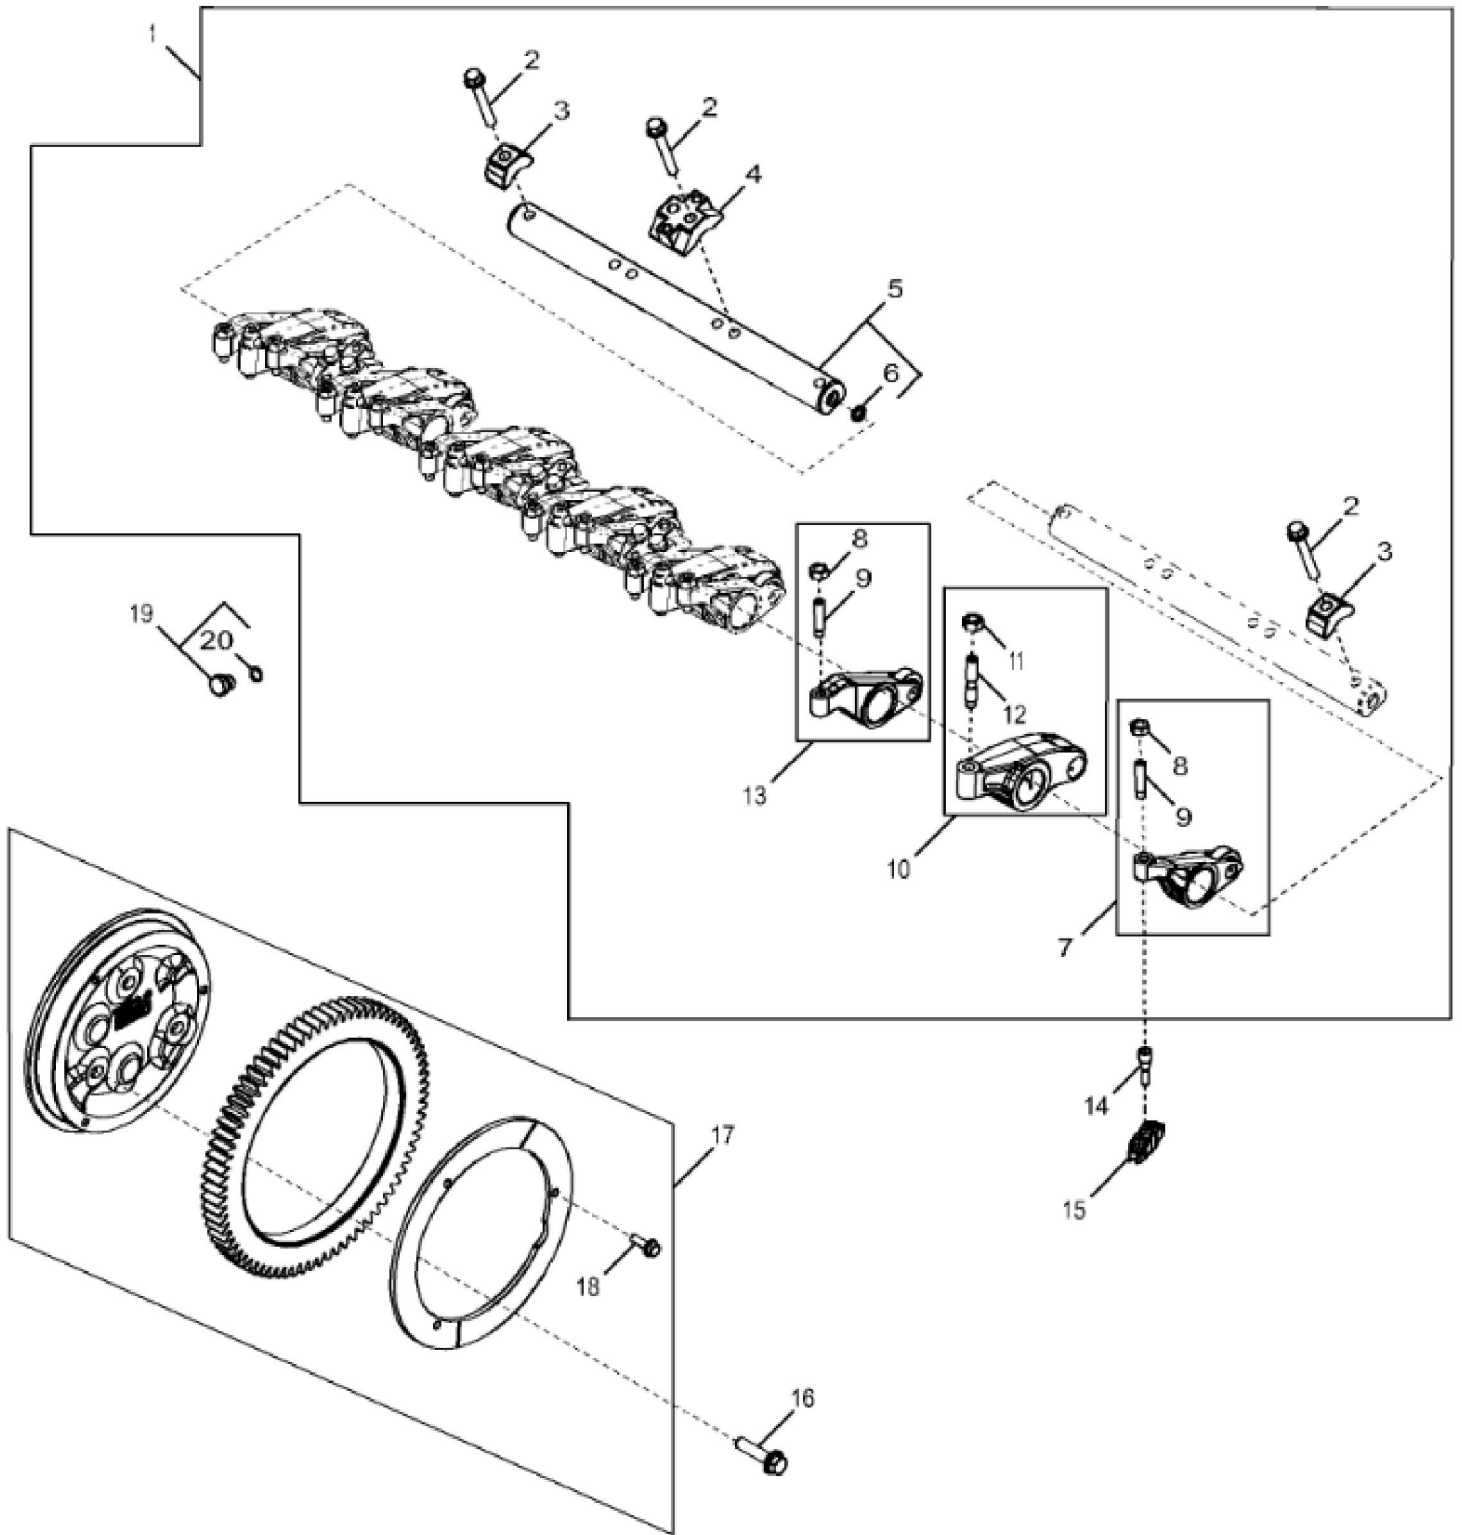

KEY	PART NO.	PART NAME	QTY	Engine Serial No.	REMARKS
1	CYLINDER LINER	1		ORDER RE530808
2	RE559262	PISTON-LINER KIT	1		SUB FOR RE530808
3	RE547712	O-RING KIT	6		
4	CYLINDER BLOCK	1	____-025930	ORDER RE536259; MARKED R524714; USE WITH RE530817 200 mm
4	CYLINDER BLOCK	1	025931-____	ORDER RE536259; MARKED R524714; USE WITH RE541424 225 mm
5	T21937	PLUG	2		
6	15H690	PIPE PLUG	1		3/4", SUB FOR RE501736
7	R502753	PLUG	2		
8	15H685	PIPE PLUG	2		1/4"
9	AT107509	PLUG	1		
10	R518501	BEARING CAP	6		(Main)
11	R518579	CAP SCREW	14		
12	R518573	BEARING CAP	1		(Thrust)
13	R116466	PLUG	1		
14	R535114	SHIM	6		

KEY	PART NO.	PART NAME	QTY	REMARKS	
1	RE530786	BEARING KIT	1	MARKED R517069 AND R517070	
2	RE530885	WASHER KIT	1	MARKED R520586	
3	RE530785	BEARING KIT	6	MARKED R517068 AND R517065	
4	RE522871	CRANKSHAFT	1		
4	SE501664	CRANKSHAFT REMAN	1	REMAN FOR RE522871	
5	26M4224	SHAFT KEY	1	4 X 16 mm	
6	34M7129	SPRING PIN	1	3 X 16 mm	
7	R122377	WHEEL SPEED SENSOR	1		
8	R529684	GEAR	1		

Thank you so much for reading

KEY	PART NO.	PART NAME	QTY	REMARKS
1	RE559262	PISTON-LINER KIT	6	PISTON MARKED R517128; SUB FOR RE530808
2	DZ101960	PISTON PIN	6	SUB FOR R517149
3	40M7313	SNAP RING	12	
4	RE530474	PISTON RING KIT	1	
5	RE535966	CONNECTING ROD	6	SUB FOR RE518803
5	SE502276	CONNECTING ROD REMAN	AR	REMAN FOR RE535966
6	R501380	CAP SCREW	2	
7	RE562584	BEARING KIT	6	KIT; R517067 AND R534189
7	RE531768	BEARING KIT	6	0.25 mm; US, KIT; R524610 AND R524613
7	RE531769	BEARING KIT	6	0.50 mm; US, KIT; R524611 AND R524614
8	RE529378	NOZZLE	6	SUB FOR RE519326
9	RE530324	SELF-LOCKING SCREW	6	SUB FOR RE522608