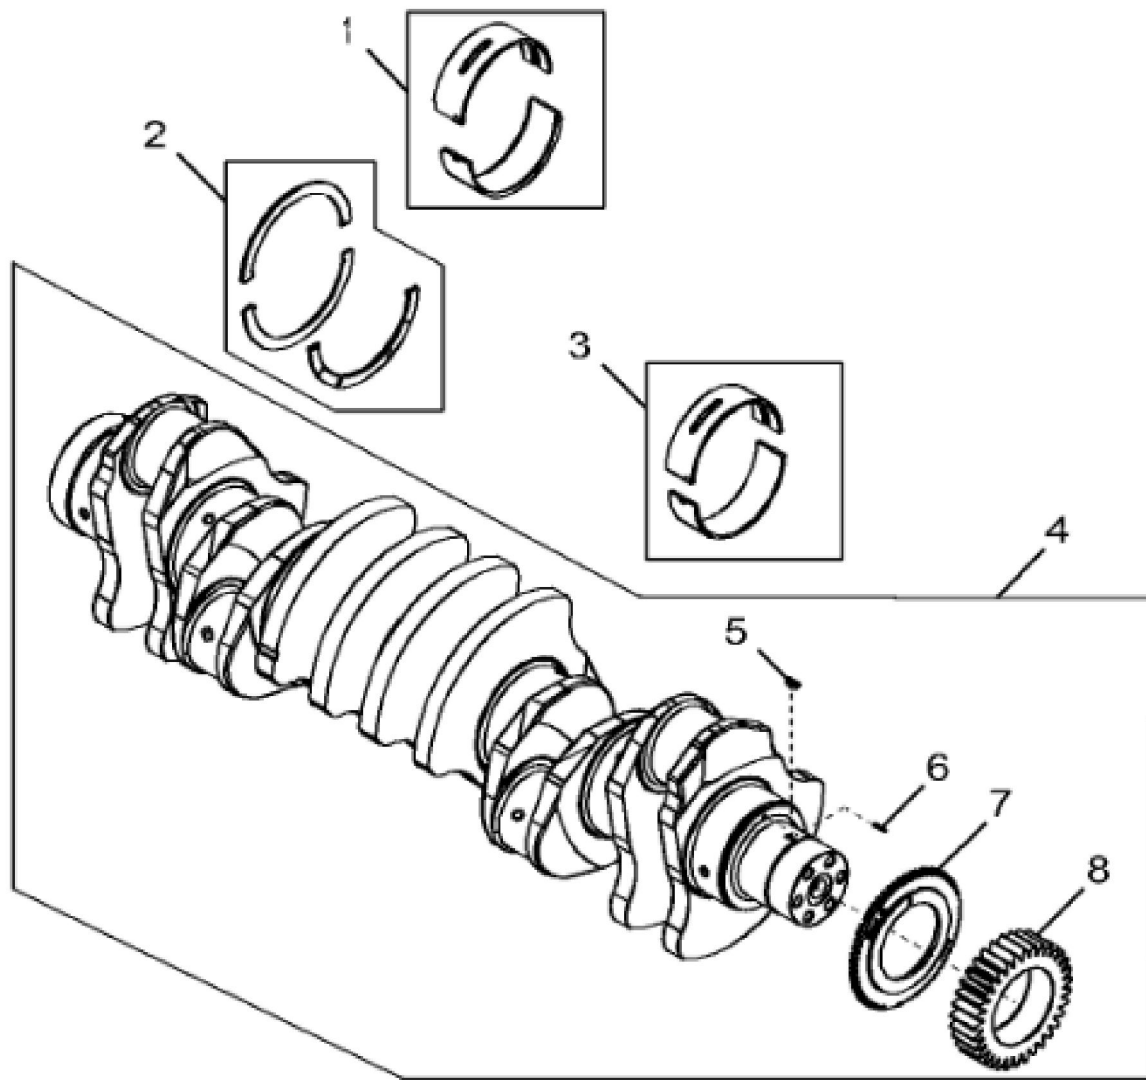

4702_RE524029_PCD

John Deere > Construction And Forestry >DOZER, CRAWLER >1050K - DOZER, CRAWLER >1050K Crawler Dozer (PIN: 1T01050K_ C287054-) >04B ENGINE 6135HT005-RE564171 >0400B ENGINE 6135HT005-RE564171 6135HT005 >ST313344 - 4702 CRANKSHAFT AND BEARINGS

KEY	PART NO.	PART NAME	QTY	REMARKS	
1	RE530786	BEARING KIT	1	MARKED R517069 AND R517070	
2	RE530885	WASHER KIT	1	MARKED R520586	
3	RE530785	BEARING KIT	6	MARKED R517068 AND R517065	
4	RE522871	CRANKSHAFT	1		
4	SE501664	CRANKSHAFT REMAN	1	REMAN FOR RE522871	
5	26M4224	SHAFT KEY	1	4 X 16 mm	
6	34M7129	SPRING PIN	1	3 X 16 mm	
7	R122377	WHEEL SPEED SENSOR	1		
8	R529684	GEAR	1