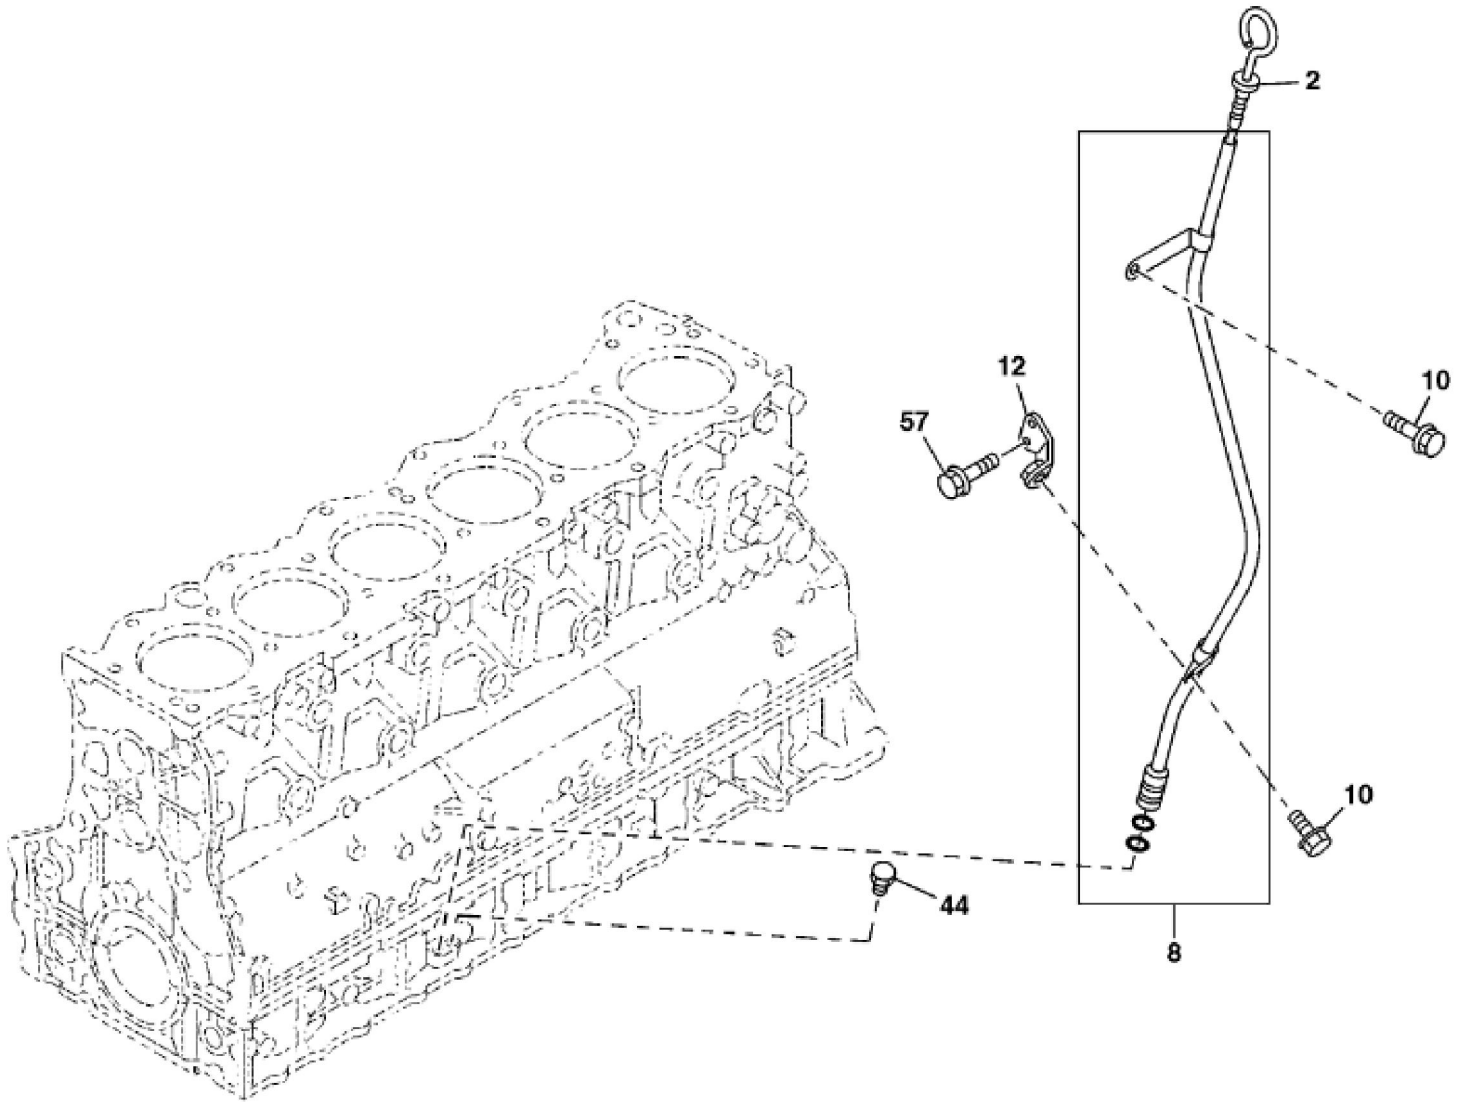

TX1091470

KEY	PART NO.	PART NAME	QTY	REMARKS	
1	1113609170	OIL PAN	1		
1	8980630320	GASKET	1	Not IllustratedBetween Spacer and Oil Pan	
4	1096231790	O-RING	1	SUB FOR 1096230580	
5	1096300900	GASKET	1		
6	1096040220	PIPE PLUG	1	SUB FOR 1096040641	
7	8981442470	PLUG	1	SUB FOR 1096801060	
17	8980630320	GASKET	1		
23	0506408250	BOLT	34		
37	8982534070	HOSE	1	SUB FOR 8973880231	
50	8971312230	SENSOR	1		
51	8976049160	GASKET	1	SUB FOR 1096233550	
52	5113690720	SPACER	1		
53	0506406280	BOLT	3		
54	8980900130	SPACER	1		
55	1154196840	BRACKET	2		
56	0281560110	BOLT	4	SUB FOR 0281860110	
58	0281510500	BOLT	4		
59	0281510350	BOLT	28		
60	1812297530	CAP	1		

Thank you so much for reading

TX1091471

KEY	PART NO.	PART NAME	QTY	REMARKS	
2	1117604501	LEVEL GAUGE	1		
8	8981491020	OIL TUBE	1		
10	0281510200	BOLT	2		
12	8980281760	BRACKET	1		
44	1096040980	PLUG	1		
57	0280510200	BOLT	1		