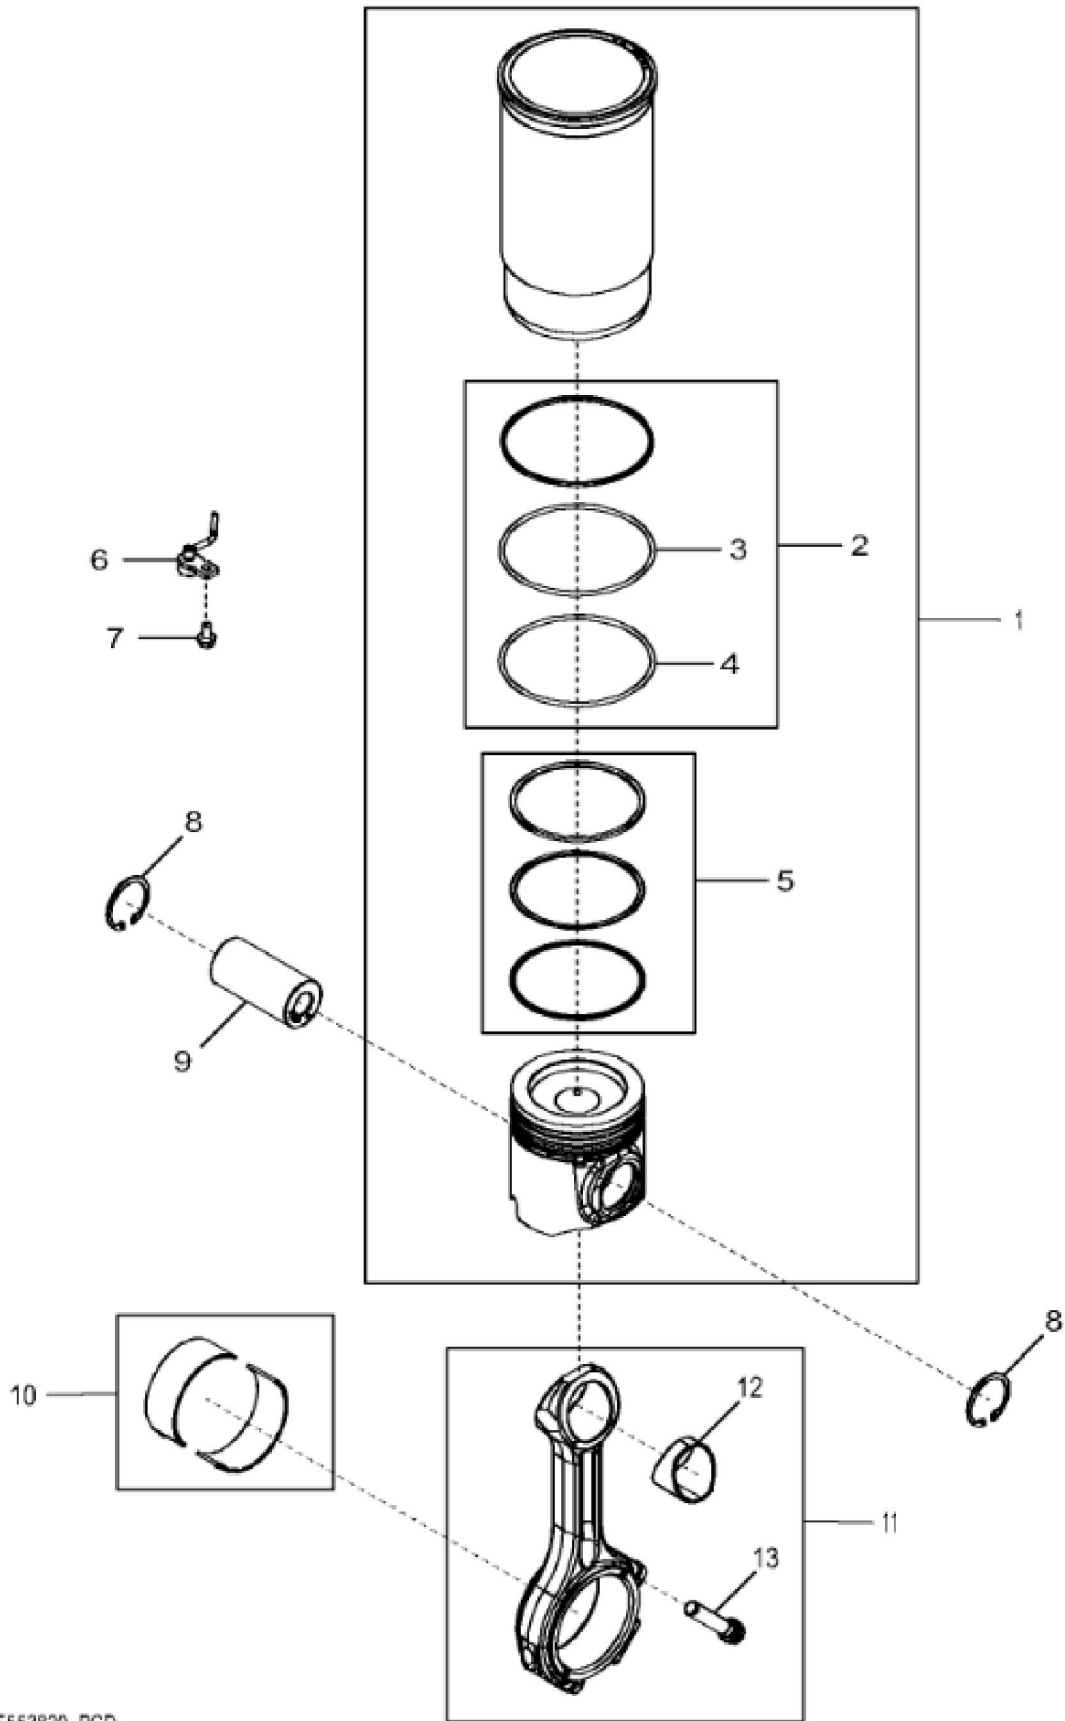

KEY	PART NO.	PART NAME	QTY	REMARKS
1	51M7043	O-RING	3	15.300 X 2.200 mm
2	A120R	DOWEL PIN	4	
3	RE539116	FITTING	4	
4	51M7047	O-RING	4	23.600 X 2.900 mm
5	RE539114	FITTING	5	
6	51M7041	O-RING	5	11.300 X 2.200 mm
7	RE508185	FITTING	1	
8	R116466	PLUG	1	
9	B153R	DOWEL PIN	2	
10	R119874	BUSHING	1	
11	R111137	SPRING	1	
12	U13639	O-RING	1	
13	T18891	PLUG	2	
14	30M7024	PLUG	1	
15	R26493	BUSHING	1	(Refer key 23 For More Information) ORDER DZ109926
16	R121043	VALVE	1	(By Pass)
17	R525706	CAP SCREW	14	
18	CYLINDER BLOCK	1	(Order Short Block Assembly) MARKED R534123; INCLUDES (14) R525706
19	15H695	PIPE PLUG	1	3/8"
20	RE539115	FITTING	3	
21	15H685	PIPE PLUG	1	1/4"
22	D2361R	BALL	1	
23	DZ109926	BUSHING	1	USE WITH DZ109927 PRV, DZ106855 SPRING AND DZ109925 FITTING PLUG; ALSO ORDER A4827R SEALING WASHER

KEY	PART NO.	PART NAME	QTY	REMARKS	
1	RE65165	BEARING KIT	6	(Main) KIT; R123561 AND R123562	
2	RE568158	CRANKSHAFT	1	MARKED R503470	
3	R505609	SHAFT KEY	1		
4	R544000	GEAR	1	Z = 30, MARKED R545199	
5	A120R	DOWEL PIN	1		
6	RE65168	BEARING KIT	1	(Thrust) KIT; R123563 AND R123564	
7	R135918	BOLT	6		

Thank you so much for reading

6068HT100-RE553327 6068HT100 >ST765388 - 4865 CONNECTING RODS AND PISTONS

KEY	PART NO.	PART NAME	QTY	REMARKS
1	RE561621	PISTON-LINER KIT	6	PISTON MARKED RE553821
2	RE539558	SEAL KIT	6	
3	R26121	O-RING	6	
4	R55453	O-RING	6	
5	RE539423	PISTON RING KIT	6	
6	RE556557	NOZZLE	6	
7	R529612	CAP SCREW	6	
8	R54114	SNAP RING	12	
9	R528652	PISTON PIN	6	
10	RE539421	BEARING KIT	6	KIT; (2) R525684
11	RE500608	CONNECTING ROD	6	
11	SE501094	CONNECTING ROD REMAN	AR	REMAN FOR RE500608
12	R114082	BUSHING	6	
13	R501124	SCREW	12	