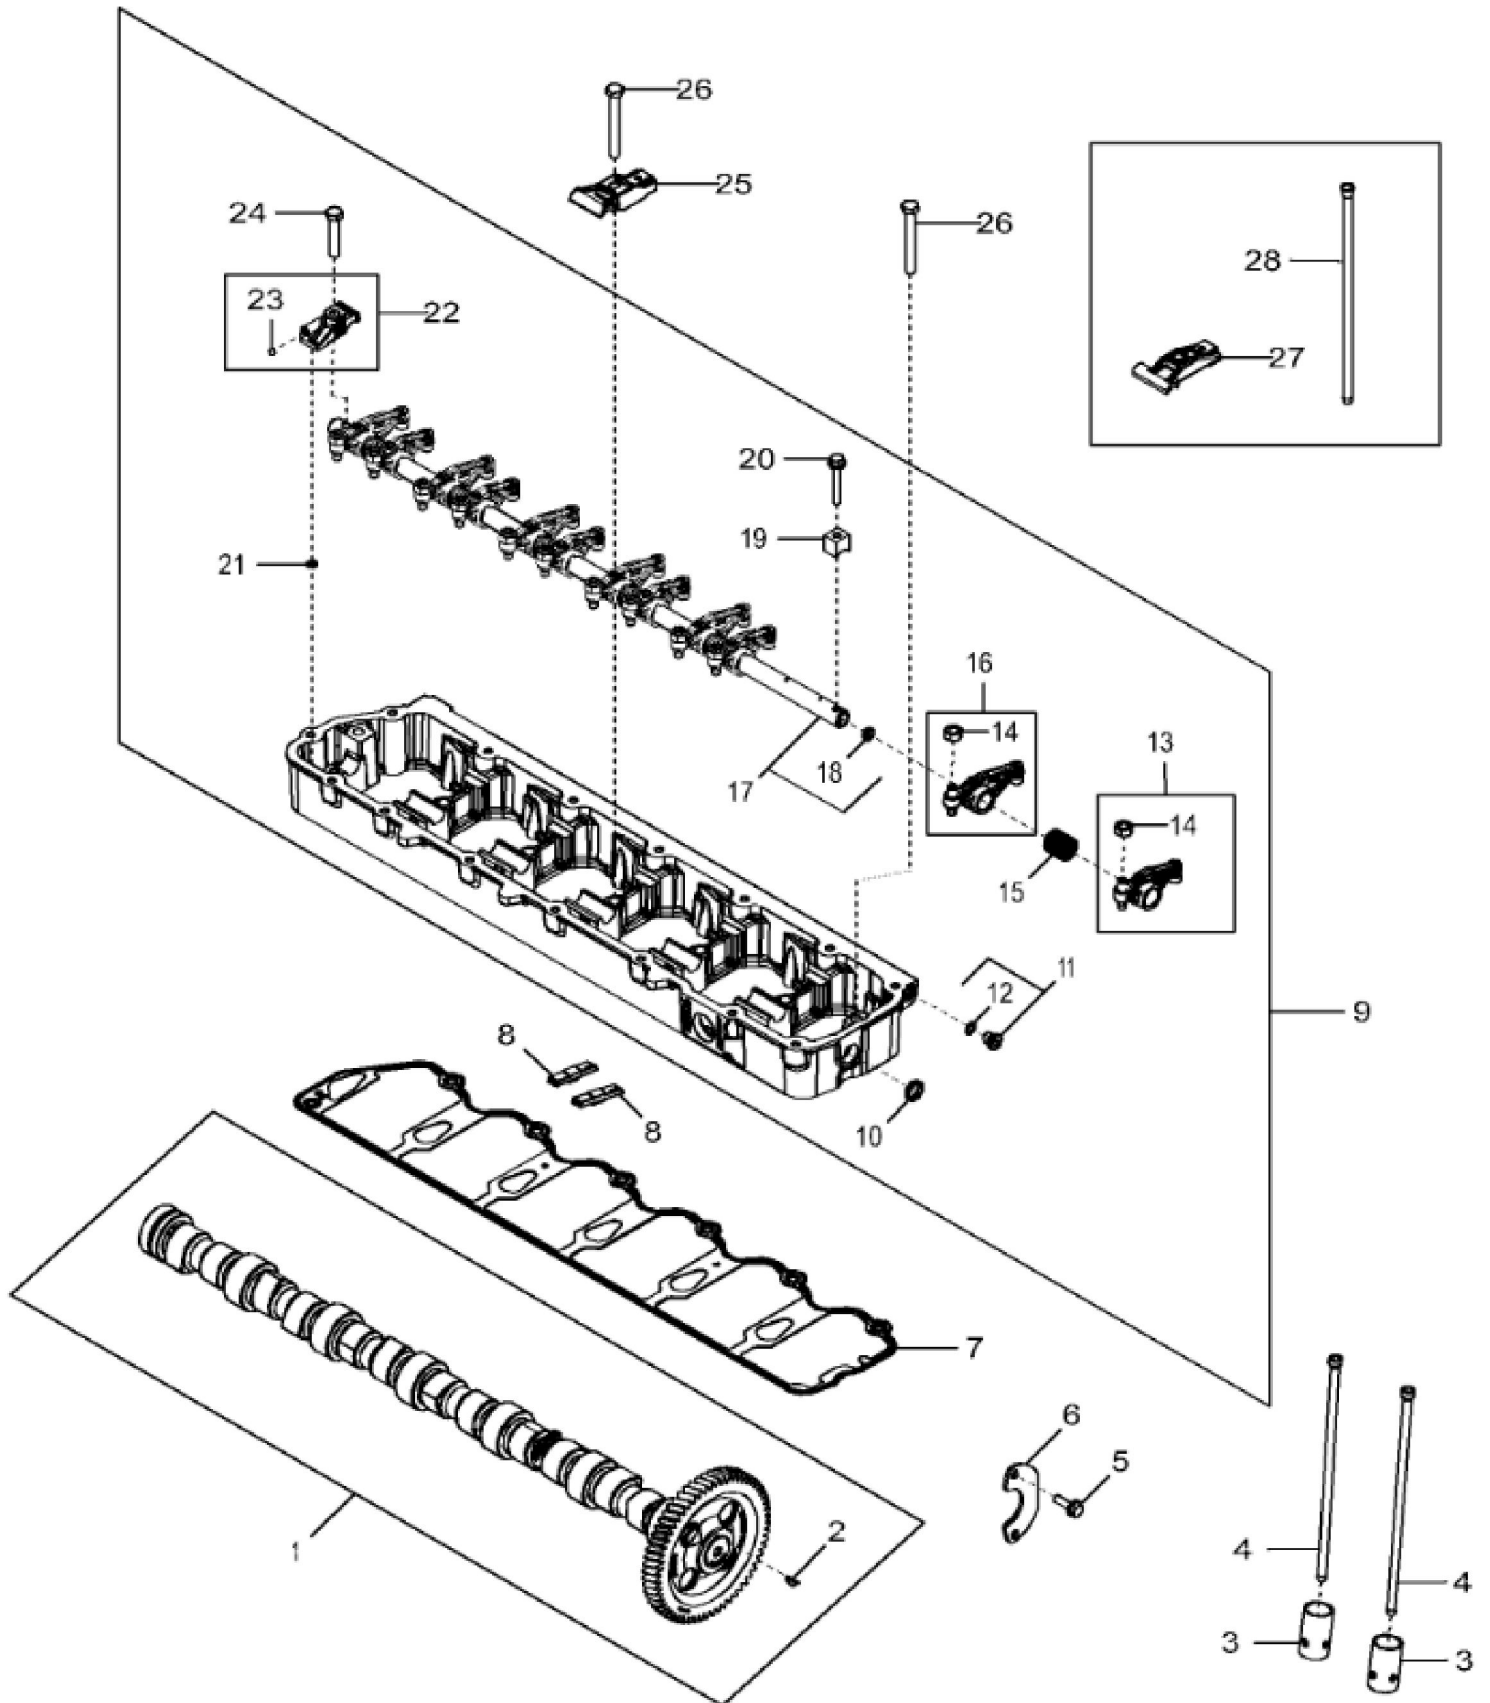

KEY	PART NO.	PART NAME	QTY	REMARKS
1	51M7043	O-RING	3	15.300 X 2.200 mm
2	A120R	DOWEL PIN	4	
3	RE539116	FITTING	4	
4	51M7047	O-RING	4	23.600 X 2.900 mm
5	RE539114	FITTING	5	
6	51M7041	O-RING	5	11.300 X 2.200 mm
7	RE508185	FITTING	1	
8	R116466	PLUG	1	
9	B153R	DOWEL PIN	2	
10	R119874	BUSHING	1	
11	R111137	SPRING	1	
12	U13639	O-RING	1	
13	T18891	PLUG	2	
14	30M7024	PLUG	1	
15	R26493	BUSHING	1	(Refer key 23 For More Information) ORDER DZ109926
16	R121043	VALVE	1	(By Pass)
17	R525706	CAP SCREW	14	
18	CYLINDER BLOCK	1	(Order Short Block Assembly) MARKED R534123; INCLUDES (14) R525706
19	15H695	PIPE PLUG	1	3/8"
20	RE539115	FITTING	3	
21	15H685	PIPE PLUG	1	1/4"
22	D2361R	BALL	1	
23	DZ109926	BUSHING	1	USE WITH DZ109927 PRV, DZ106855 SPRING AND DZ109925 FITTING PLUG; ALSO ORDER A4827R SEALING WASHER

KEY	PART NO.	PART NAME	QTY	REMARKS	
1	RE65165	BEARING KIT	6	(Main) KIT; R123561 AND R123562	
2	RE568158	CRANKSHAFT	1	MARKED R503470	
3	R505609	SHAFT KEY	1		
4	R544000	GEAR	1	Z = 30, MARKED R545199	
5	A120R	DOWEL PIN	1		
6	RE65168	BEARING KIT	1	(Thrust) KIT; R123563 AND R123564	
7	R135918	BOLT	6		

Thank you so much for reading

6068HT100-RE553327 6068HT100 >ST765388 - 4865 CONNECTING RODS AND PISTONS

KEY	PART NO.	PART NAME	QTY	REMARKS
1	RE561621	PISTON-LINER KIT	6	PISTON MARKED RE553821
2	RE539558	SEAL KIT	6	
3	R26121	O-RING	6	
4	R55453	O-RING	6	
5	RE539423	PISTON RING KIT	6	
6	RE556557	NOZZLE	6	
7	R529612	CAP SCREW	6	
8	R54114	SNAP RING	12	
9	R528652	PISTON PIN	6	
10	RE539421	BEARING KIT	6	KIT; (2) R525684
11	RE500608	CONNECTING ROD	6	
11	SE501094	CONNECTING ROD REMAN	AR	REMAN FOR RE500608
12	R114082	BUSHING	6	
13	R501124	SCREW	12	