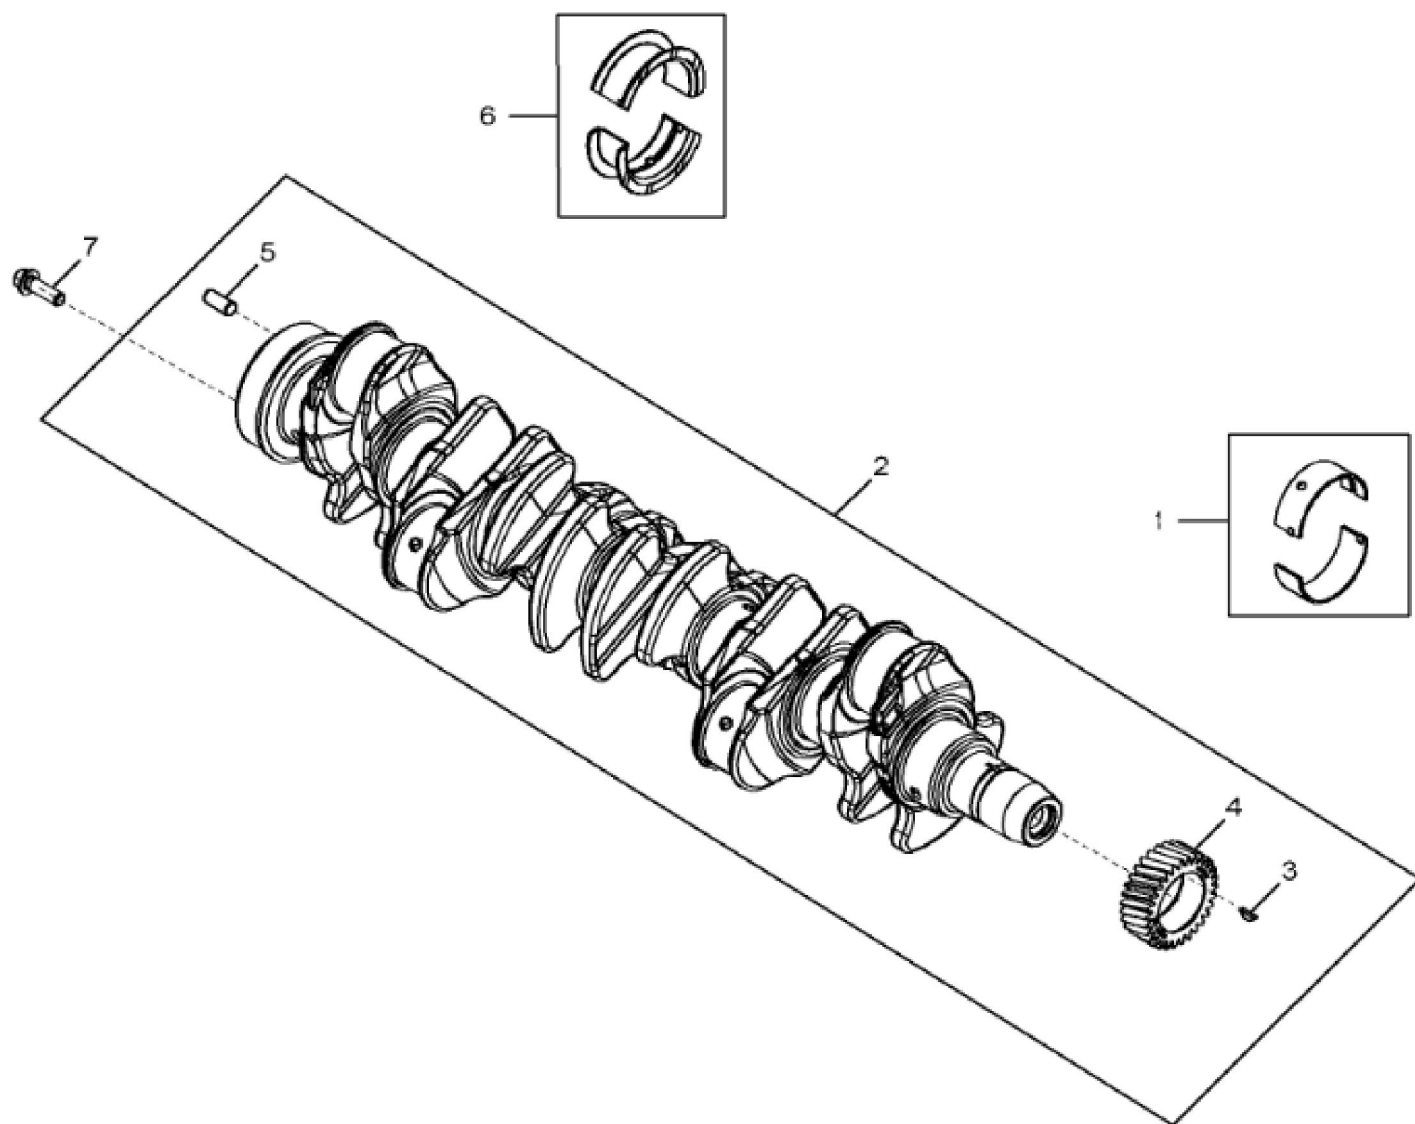

KEY	PART NO.	PART NAME	QTY	REMARKS
1	51M7043	O-RING	3	15.300 X 2.200 mm
2	A120R	DOWEL PIN	4	
3	RE539116	FITTING	4	
4	51M7047	O-RING	4	23.600 X 2.900 mm
5	RE539114	FITTING	5	
6	51M7041	O-RING	5	11.300 X 2.200 mm
7	RE508185	FITTING	1	
8	R116466	PLUG	1	
9	B153R	DOWEL PIN	2	
10	R119874	BUSHING	1	
11	R111137	SPRING	1	
12	U13639	O-RING	1	
13	T18891	PLUG	2	
14	30M7024	PLUG	1	
15	R26493	BUSHING	1	(Refer key 23 For More Information) ORDER DZ109926
16	R121043	VALVE	1	(By Pass)
17	R525706	CAP SCREW	14	
18	CYLINDER BLOCK	1	(Order Short Block Assembly) MARKED R534123; INCLUDES (14) R525706
19	15H695	PIPE PLUG	1	3/8"
20	RE539115	FITTING	3	
21	15H685	PIPE PLUG	1	1/4"
22	D2361R	BALL	1	
23	DZ109926	BUSHING	1	USE WITH DZ109927 PRV, DZ106855 SPRING AND DZ109925 FITTING PLUG; ALSO ORDER A4827R SEALING WASHER

<https://www.ebooklibonline.com>

Hello dear friend!

Thank you very much for reading.

Enter the link into your browser.

The full manual is available for immediate download.

<https://www.ebooklibonline.com>

John Deere > Construction And Forestry >DOZER, CRAWLER >850K - DOZER, CRAWLER >850K Crawler Dozer (PIN: 1T0850KX__F271510-) >04B ENGINE 6068HT100-RE553327 >0400B ENGINE 6068HT100-RE553327 6068HT100 >ST795109 - 4732 CRANKSHAFT AND BEARINGS

KEY	PART NO.	PART NAME	QTY	REMARKS	
1	RE65165	BEARING KIT	6	(Main) KIT; R123561 AND R123562	
2	RE568158	CRANKSHAFT	1	MARKED R503470	
3	R505609	SHAFT KEY	1		
4	R544000	GEAR	1	Z = 30, MARKED R545199	
5	A120R	DOWEL PIN	1		
6	RE65168	BEARING KIT	1	(Thrust) KIT; R123563 AND R123564	
7	R135918	BOLT	6		