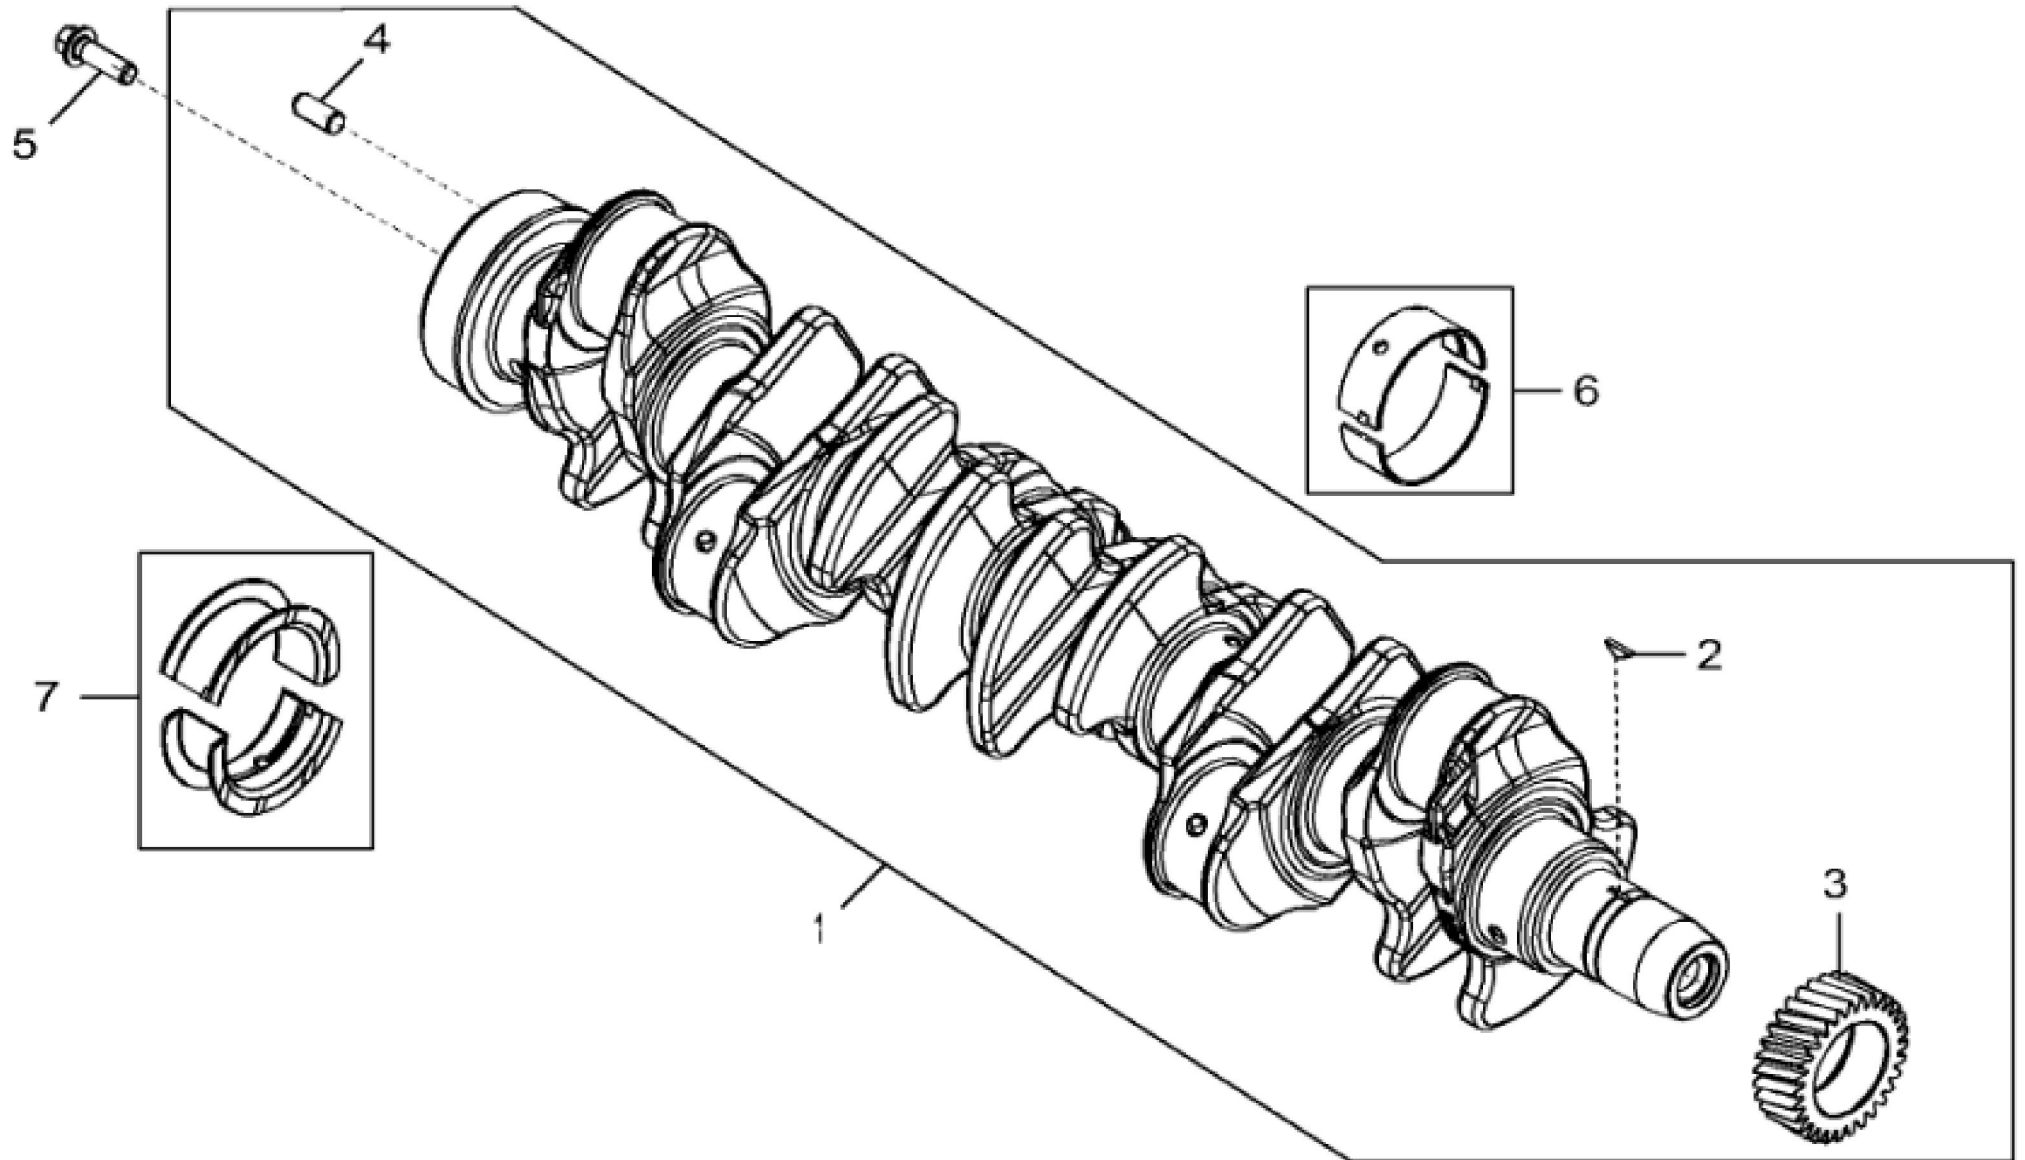

KEY	PART NO.	PART NAME	QTY	REMARKS
1	.....	CYLINDER BLOCK	1	MARKED R504850; ORDER RE528638
2	R116466	PLUG	1	
3	RE71255	PIPE PLUG	1	SUB FOR R104592 AND RE42713
4	B153R	DOWEL PIN	2	
5	R119874	BUSHING	1	ALSO ORDER TY6333
6	RE505501	BLEED VALVE	1	
7	R131425	COMPRESSION SPRING	1	
8	R121043	VALVE	1	
9	R111137	SPRING	1	
10	R97185	O-RING	1	
11	D2361R	BALL	1	
12	RE537834	ELBOW FITTING		Not Illustrated
13	R536082	BEARING CAP	6	
14	R528387	CAP SCREW	14	LGTH = 92 mm, USE WITH R515365 AND R515366
15	R535004	BEARING CAP	1	
16	RE508185	FITTING	2	1-5/8"-12 UN
17	U13639	O-RING	1	1-5/8"-12 UN
18	R48685	DOWEL PIN	1	SUB FOR A120R
19	T18891	PLUG	2	OD = 16 mm
20	15H584	PIPE PLUG	1	1/2"
21	R131182	ORIFICE	6	
22	RE507807	PIPE PLUG	1	1/4"-18 NPT
23	15H695	PIPE PLUG	1	3/8"
24	R515365	BEARING CAP	6	
25	R515366	BEARING CAP	1	

KEY	PART NO.	PART NAME	QTY	REMARKS
1	RE505921	CRANKSHAFT	1	MARKED R503470; ALSO ORDER RE537070 AND RE537071
1	SE501655	CRANKSHAFT REMAN	1	(With Bearings) REMAN FOR RE505921
2	R505609	SHAFT KEY	1	LGTH = 18.5 mm
3	R120631	GEAR	1	Z = 30
4	R48685	DOWEL PIN	1	SUB FOR A120R
5	R135918	BOLT	6	
6	RE65165	BEARING KIT	6	STD, Kit, R123561 AND R123562
6	RE65911	BEARING	AR	US = 0.254 mm, Kit, R130576 AND R130577
7	RE65168	BEARING KIT	1	STD, Kit, R123564 AND R123563
7	RE65912	THRUST BEARING	AR	US = 0.254 mm, Kit, R130574 AND R130575

**Thank you so much for reading**

RE522135PCDB02

KEY	PART NO.	PART NAME	QTY	REMARKS
1	RE524450	PISTON-LINER KIT	6	
2	.....	CYLINDER LINER	1	(Order RE524450) NSEP
3	AR65507	O-RING KIT	1	PKG (3)
4	RE524453	PISTON RING KIT	1	PKG (3)
5	.....	PISTON	1	(Marked RE521616 ) (Order RE524450)NSEP
6	R502755	PISTON PIN	6	OD= 41MM, LGTH= 77MM
7	R54114	SNAP RING	12	
8	RE500608	CONNECTING ROD	6	
8	SE501094	CONNECTING ROD REMAN	6	
9	R114082	BUSHING	1	
10	R501124	SCREW	2	A= 61MM, M12
11	RE65908	BEARING	6	(KIT (2) R113698)STD
11	RE65909	BEARING	AR	(Grinding Guidelines : See CTM104) ID -0.254MM, (Kit (2) R130578)