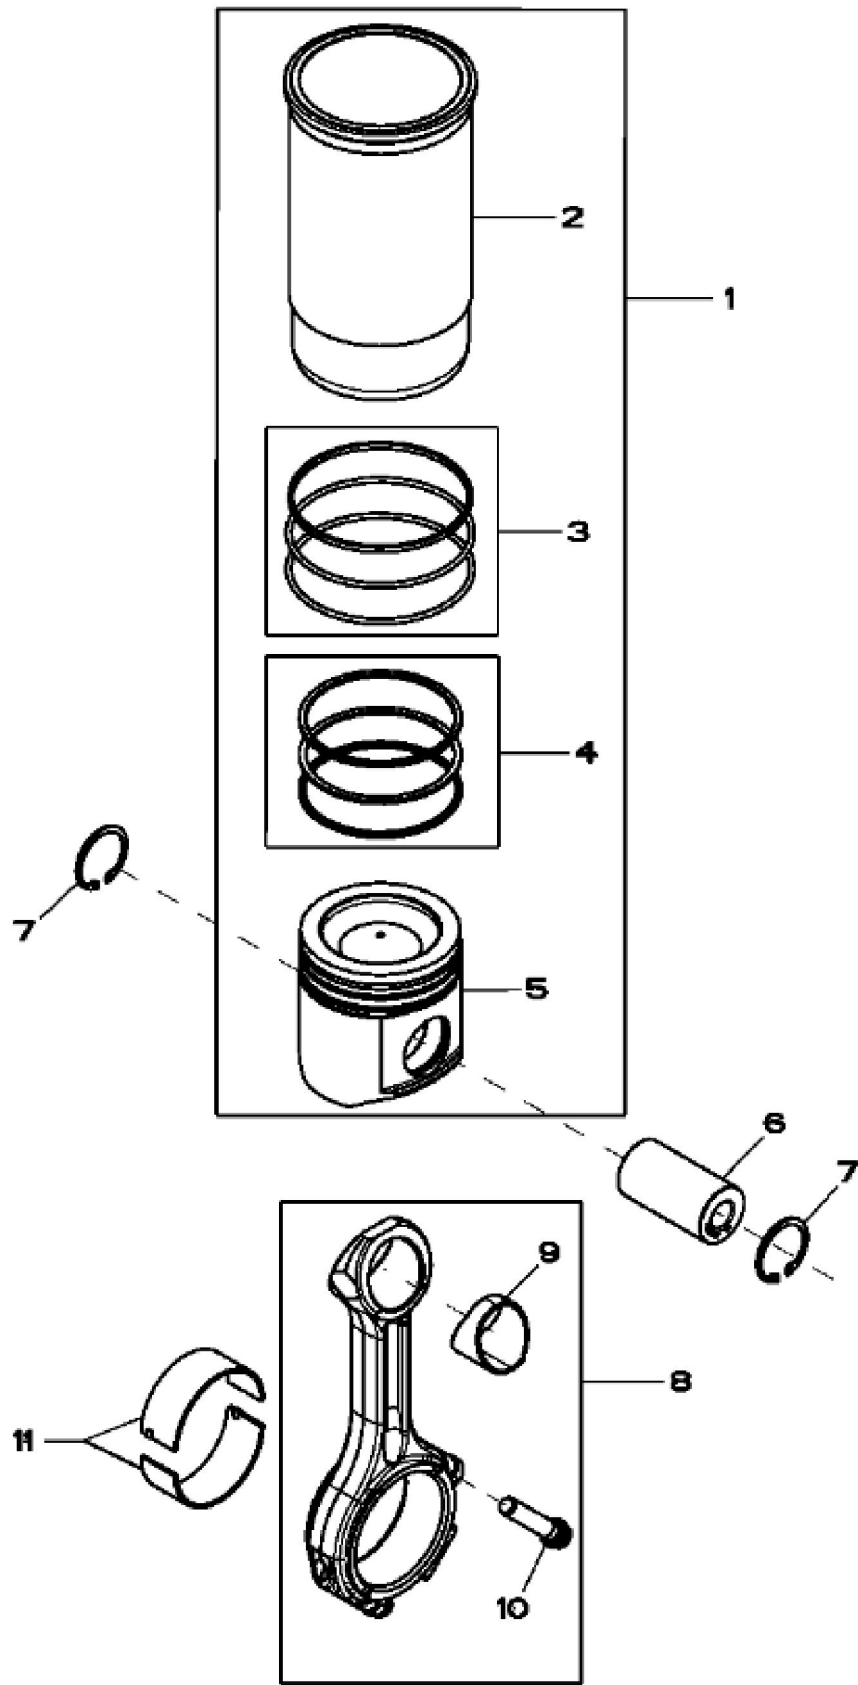

KEY	PART NO.	PART NAME	QTY	REMARKS
1	.....	CYLINDER BLOCK	1	MARKED R504850; ORDER RE528638
2	R116466	PLUG	1	
3	RE71255	PIPE PLUG	1	SUB FOR R104592 AND RE42713
4	B153R	DOWEL PIN	2	
5	R119874	BUSHING	1	ALSO ORDER TY6333
6	RE505501	BLEED VALVE	1	
7	R131425	COMPRESSION SPRING	1	
8	R121043	VALVE	1	
9	R111137	SPRING	1	
10	R97185	O-RING	1	
11	D2361R	BALL	1	
12	RE537834	ELBOW FITTING		Not Illustrated
13	R536082	BEARING CAP	6	
14	R528387	CAP SCREW	14	LGTH = 92 mm, USE WITH R515365 AND R515366
15	R535004	BEARING CAP	1	
16	RE508185	FITTING	2	1-5/8"-12 UN
17	U13639	O-RING	1	1-5/8"-12 UN
18	R48685	DOWEL PIN	1	SUB FOR A120R
19	T18891	PLUG	2	OD = 16 mm
20	15H584	PIPE PLUG	1	1/2"
21	R131182	ORIFICE	6	
22	RE507807	PIPE PLUG	1	1/4"-18 NPT
23	15H695	PIPE PLUG	1	3/8"
24	R515365	BEARING CAP	6	
25	R515366	BEARING CAP	1	

KEY	PART NO.	PART NAME	QTY	REMARKS
1	RE505921	CRANKSHAFT	1	MARKED R503470; ALSO ORDER RE537070 AND RE537071
1	SE501655	CRANKSHAFT REMAN	1	(With Bearings) REMAN FOR RE505921
2	R505609	SHAFT KEY	1	LGTH = 18.5 mm
3	R120631	GEAR	1	Z = 30
4	R48685	DOWEL PIN	1	SUB FOR A120R
5	R135918	BOLT	6	
6	RE65165	BEARING KIT	6	STD, Kit, R123561 AND R123562
6	RE65911	BEARING	AR	US = 0.254 mm, Kit, R130576 AND R130577
7	RE65168	BEARING KIT	1	STD, Kit, R123564 AND R123563
7	RE65912	THRUST BEARING	AR	US = 0.254 mm, Kit, R130574 AND R130575

**Thank you so much for reading**

RE522135PCDB02

KEY	PART NO.	PART NAME	QTY	REMARKS
1	RE524450	PISTON-LINER KIT	6	
2	.....	CYLINDER LINER	1	(Order RE524450) NSEP
3	AR65507	O-RING KIT	1	PKG (3)
4	RE524453	PISTON RING KIT	1	PKG (3)
5	.....	PISTON	1	(Marked RE521616 ) (Order RE524450)NSEP
6	R502755	PISTON PIN	6	OD= 41MM, LGTH= 77MM
7	R54114	SNAP RING	12	
8	RE500608	CONNECTING ROD	6	
8	SE501094	CONNECTING ROD REMAN	6	
9	R114082	BUSHING	1	
10	R501124	SCREW	2	A= 61MM, M12
11	RE65908	BEARING	6	(KIT (2) R113698)STD
11	RE65909	BEARING	AR	(Grinding Guidelines : See CTM104) ID -0.254MM, (Kit (2) R130578)