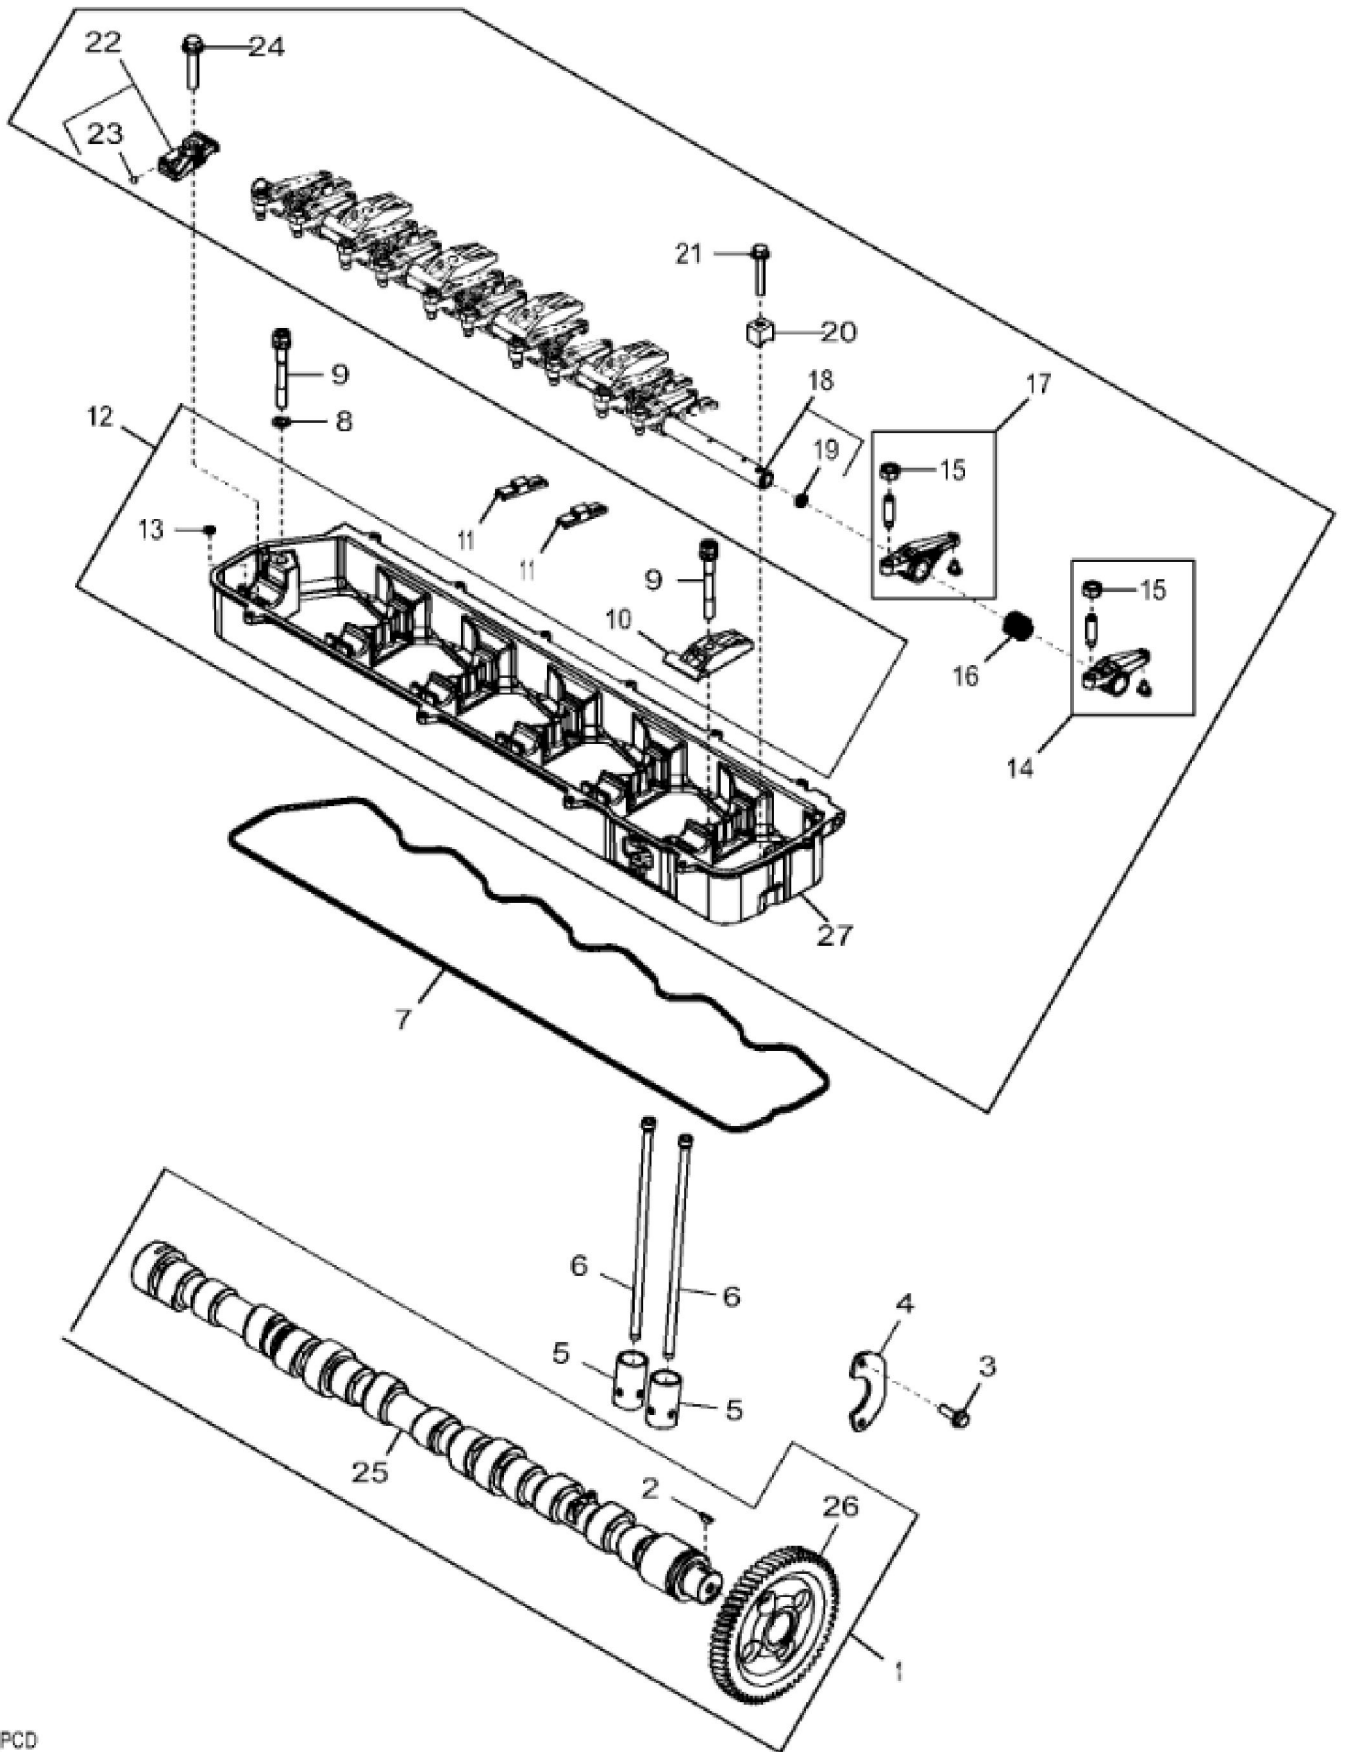

KEY	PART NO.	PART NAME	QTY	REMARKS
1	.....	CYLINDER BLOCK	1	MARKED R504850; ORDER RE528638
2	R116466	PLUG	1	
3	RE71255	PIPE PLUG	1	SUB FOR R104592 AND RE42713
4	B153R	DOWEL PIN	2	
5	R119874	BUSHING	1	ALSO ORDER TY6333
6	RE505501	BLEED VALVE	1	
7	R131425	COMPRESSION SPRING	1	
8	R121043	VALVE	1	
9	R111137	SPRING	1	
10	R97185	O-RING	1	
11	D2361R	BALL	1	
12	RE537834	ELBOW FITTING		Not Illustrated
13	R536082	BEARING CAP	6	
14	R528387	CAP SCREW	14	LGTH = 92 mm, USE WITH R515365 AND R515366
15	R535004	BEARING CAP	1	
16	RE508185	FITTING	2	1-5/8"-12 UN
17	U13639	O-RING	1	1-5/8"-12 UN
18	R48685	DOWEL PIN	1	SUB FOR A120R
19	T18891	PLUG	2	OD = 16 mm
20	15H584	PIPE PLUG	1	1/2"
21	R131182	ORIFICE	6	
22	RE507807	PIPE PLUG	1	1/4"-18 NPT
23	15H695	PIPE PLUG	1	3/8"
24	R515365	BEARING CAP	6	
25	R515366	BEARING CAP	1	

KEY	PART NO.	PART NAME	QTY	REMARKS
1	RE505921	CRANKSHAFT	1	MARKED R503470; ALSO ORDER RE537070 AND RE537071
1	SE501655	CRANKSHAFT REMAN	1	(With Bearings) REMAN FOR RE505921
2	R505609	SHAFT KEY	1	LGTH = 18.5 mm
3	R120631	GEAR	1	Z = 30
4	R48685	DOWEL PIN	1	SUB FOR A120R
5	R135918	BOLT	6	
6	RE65165	BEARING KIT	6	STD, Kit, R123561 AND R123562
6	RE65911	BEARING	AR	US = 0.254 mm, Kit, R130576 AND R130577
7	RE65168	BEARING KIT	1	STD, Kit, R123564 AND R123563
7	RE65912	THRUST BEARING	AR	US = 0.254 mm, Kit, R130574 AND R130575

**Thank you so much for reading**

RE522135PCDB02

KEY	PART NO.	PART NAME	QTY	REMARKS
1	RE524450	PISTON-LINER KIT	6	
2	.....	CYLINDER LINER	1	(Order RE524450) NSEP
3	AR65507	O-RING KIT	1	PKG (3)
4	RE524453	PISTON RING KIT	1	PKG (3)
5	.....	PISTON	1	(Marked RE521616 ) (Order RE524450)NSEP
6	R502755	PISTON PIN	6	OD= 41MM, LGTH= 77MM
7	R54114	SNAP RING	12	
8	RE500608	CONNECTING ROD	6	
8	SE501094	CONNECTING ROD REMAN	6	
9	R114082	BUSHING	1	
10	R501124	SCREW	2	A= 61MM, M12
11	RE65908	BEARING	6	(KIT (2) R113698)STD
11	RE65909	BEARING	AR	(Grinding Guidelines : See CTM104) ID -0.254MM, (Kit (2) R130578)