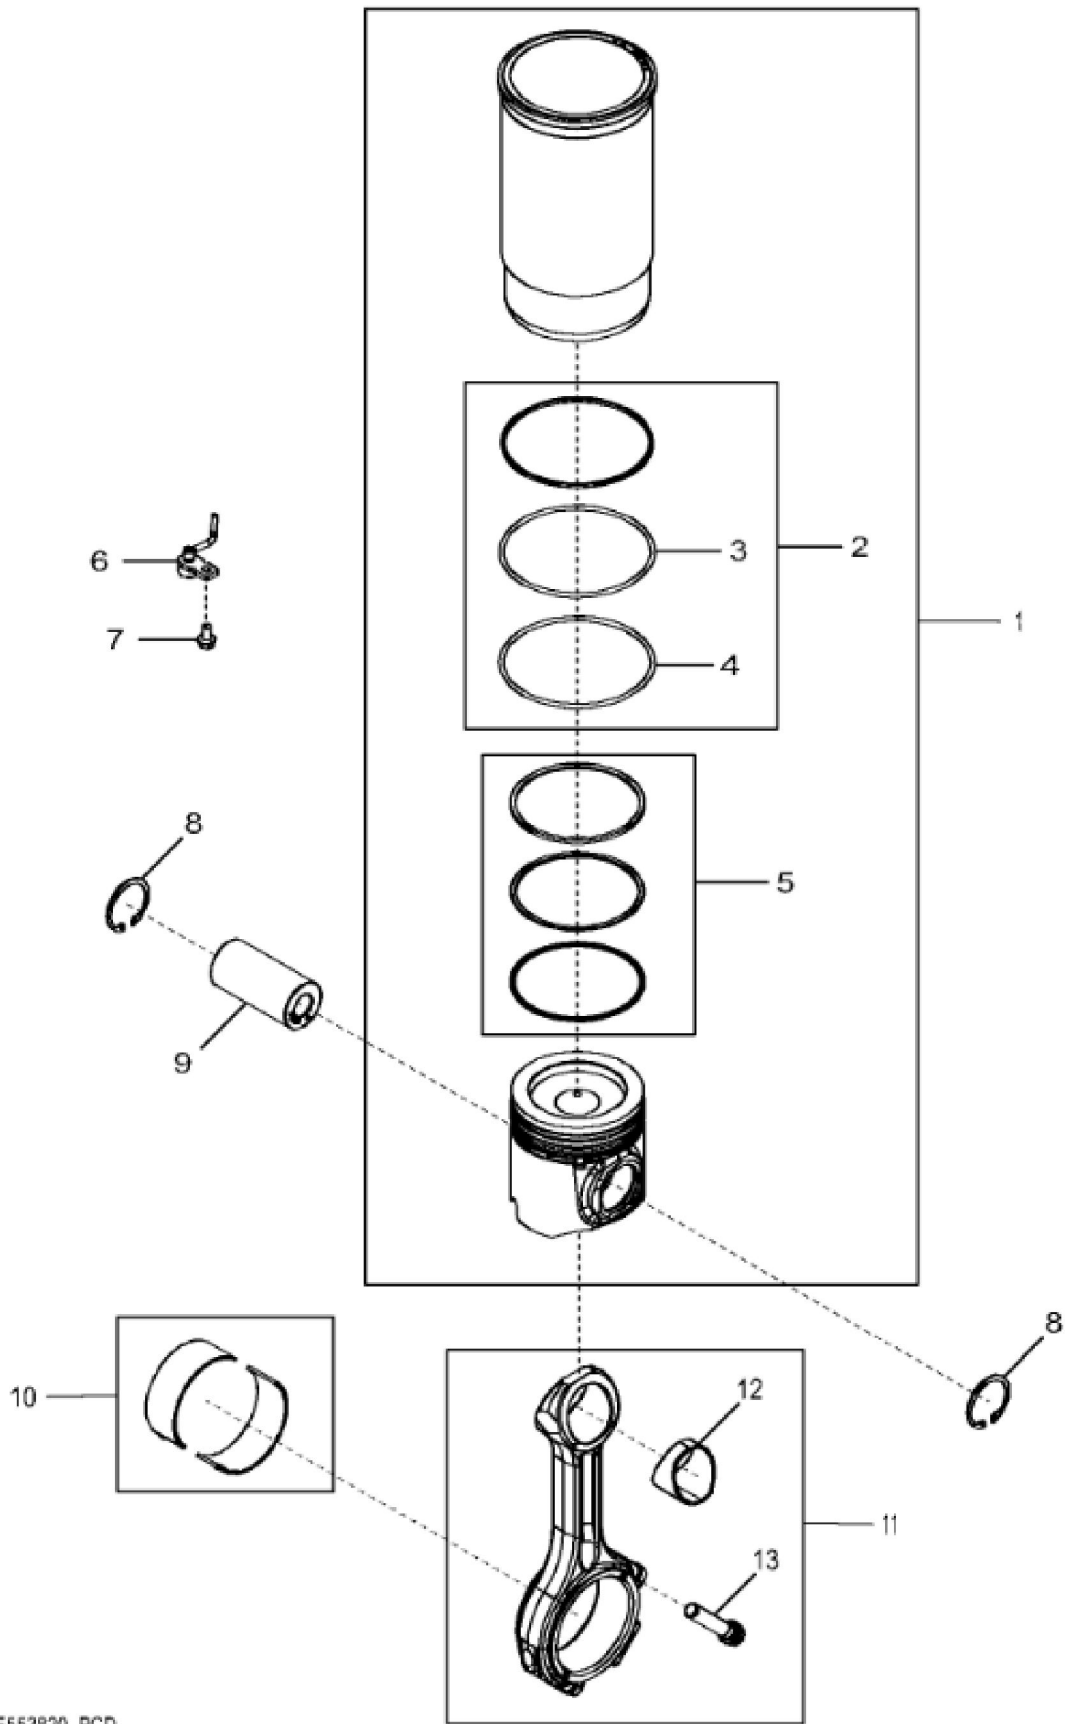

KEY	PART NO.	PART NAME	QTY	REMARKS
1	51M7043	O-RING	3	15.300 X 2.200 mm
2	A120R	DOWEL PIN	4	
3	RE539116	FITTING	4	
4	51M7047	O-RING	4	23.600 X 2.900 mm
5	RE539114	FITTING	5	
6	51M7041	O-RING	5	11.300 X 2.200 mm
7	RE508185	FITTING	1	
8	R116466	PLUG	1	
9	B153R	DOWEL PIN	2	
10	R119874	BUSHING	1	
11	R111137	SPRING	1	
12	U13639	O-RING	1	
13	T18891	PLUG	2	
14	30M7024	PLUG	1	
15	R26493	BUSHING	1	(Refer key 23 For More Information) ORDER DZ109926
16	R121043	VALVE	1	(By Pass)
17	R525706	CAP SCREW	14	
18	.....	CYLINDER BLOCK	1	(Order Short Block Assembly) MARKED R534123; INCLUDES (14) R525706
19	15H695	PIPE PLUG	1	3/8"
20	RE539115	FITTING	3	
21	15H685	PIPE PLUG	1	1/4"
22	D2361R	BALL	1	
23	DZ109926	BUSHING	1	USE WITH DZ109927 PRV, DZ106855 SPRING AND DZ109925 FITTING PLUG; ALSO ORDER A4827R SEALING WASHER

KEY	PART NO.	PART NAME	QTY	REMARKS	
1	RE65165	BEARING KIT	6	(Main) KIT; R123561 AND R123562	
2	RE568158	CRANKSHAFT	1	MARKED R503470	
3	R505609	SHAFT KEY	1		
4	R544000	GEAR	1	Z = 30, MARKED R545199	
5	A120R	DOWEL PIN	1		
6	RE65168	BEARING KIT	1	(Thrust) KIT; R123563 AND R123564	
7	R135918	BOLT	6		

**Thank you so much for reading**

KEY	PART NO.	PART NAME	QTY	REMARKS
1	RE561621	PISTON-LINER KIT	6	PISTON MARKED RE553821
2	RE539558	SEAL KIT	6	
3	R26121	O-RING	6	
4	R55453	O-RING	6	
5	RE539423	PISTON RING KIT	6	
6	RE556557	NOZZLE	6	
7	R529612	CAP SCREW	6	
8	R54114	SNAP RING	12	
9	R528652	PISTON PIN	6	
10	RE539421	BEARING KIT	6	KIT; (2) R525684
11	RE500608	CONNECTING ROD	6	
11	SE501094	CONNECTING ROD REMAN	AR	REMAN FOR RE500608
12	R114082	BUSHING	6	
13	R501124	SCREW	12	