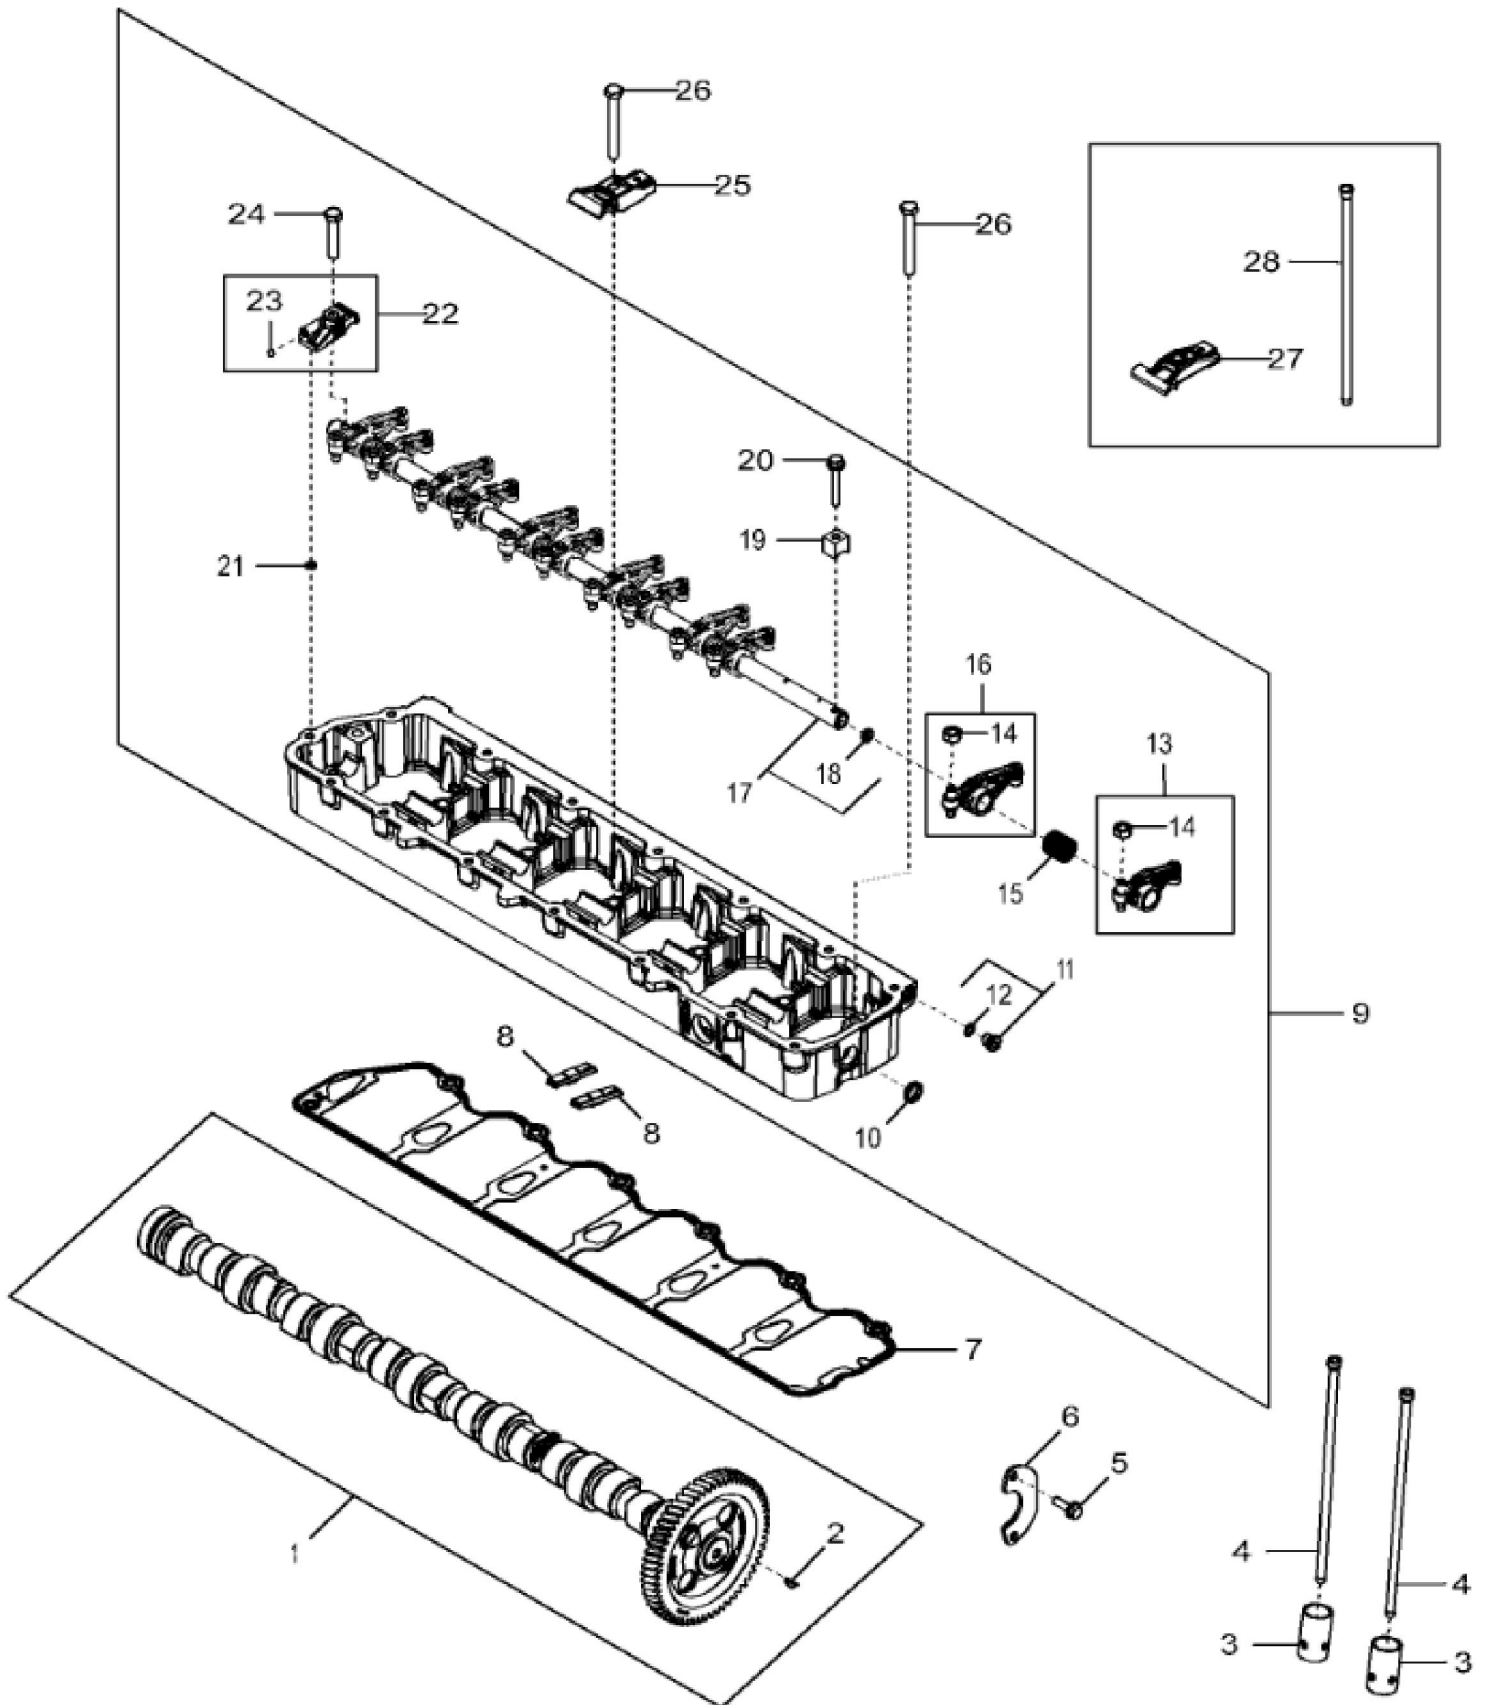

KEY	PART NO.	PART NAME	QTY	REMARKS
1	51M7043	O-RING	3	15.300 X 2.200 mm
2	A120R	DOWEL PIN	4	
3	RE539116	FITTING	4	
4	51M7047	O-RING	4	23.600 X 2.900 mm
5	RE539114	FITTING	5	
6	51M7041	O-RING	5	11.300 X 2.200 mm
7	RE508185	FITTING	1	
8	R116466	PLUG	1	
9	B153R	DOWEL PIN	2	
10	R119874	BUSHING	1	
11	R111137	SPRING	1	
12	U13639	O-RING	1	
13	T18891	PLUG	2	
14	30M7024	PLUG	1	
15	R26493	BUSHING	1	(Refer key 23 For More Information) ORDER DZ109926
16	R121043	VALVE	1	(By Pass)
17	R525706	CAP SCREW	14	
18	.....	CYLINDER BLOCK	1	(Order Short Block Assembly) MARKED R534123; INCLUDES (14) R525706
19	15H695	PIPE PLUG	1	3/8"
20	RE539115	FITTING	3	
21	15H685	PIPE PLUG	1	1/4"
22	D2361R	BALL	1	
23	DZ109926	BUSHING	1	USE WITH DZ109927 PRV, DZ106855 SPRING AND DZ109925 FITTING PLUG; ALSO ORDER A4827R SEALING WASHER

KEY	PART NO.	PART NAME	QTY	REMARKS	
1	RE65165	BEARING KIT	6	(Main) KIT; R123561 AND R123562	
2	RE568158	CRANKSHAFT	1	MARKED R503470	
3	R505609	SHAFT KEY	1		
4	R544000	GEAR	1	Z = 30, MARKED R545199	
5	A120R	DOWEL PIN	1		
6	RE65168	BEARING KIT	1	(Thrust) KIT; R123563 AND R123564	
7	R135918	BOLT	6		

**Thank you so much for reading**

KEY	PART NO.	PART NAME	QTY	REMARKS
1	RE561621	PISTON-LINER KIT	6	PISTON MARKED RE553821
2	RE539558	SEAL KIT	6	
3	R26121	O-RING	6	
4	R55453	O-RING	6	
5	RE539423	PISTON RING KIT	6	
6	RE556557	NOZZLE	6	
7	R529612	CAP SCREW	6	
8	R54114	SNAP RING	12	
9	R528652	PISTON PIN	6	
10	RE539421	BEARING KIT	6	KIT; (2) R525684
11	RE500608	CONNECTING ROD	6	
11	SE501094	CONNECTING ROD REMAN	AR	REMAN FOR RE500608
12	R114082	BUSHING	6	
13	R501124	SCREW	12	