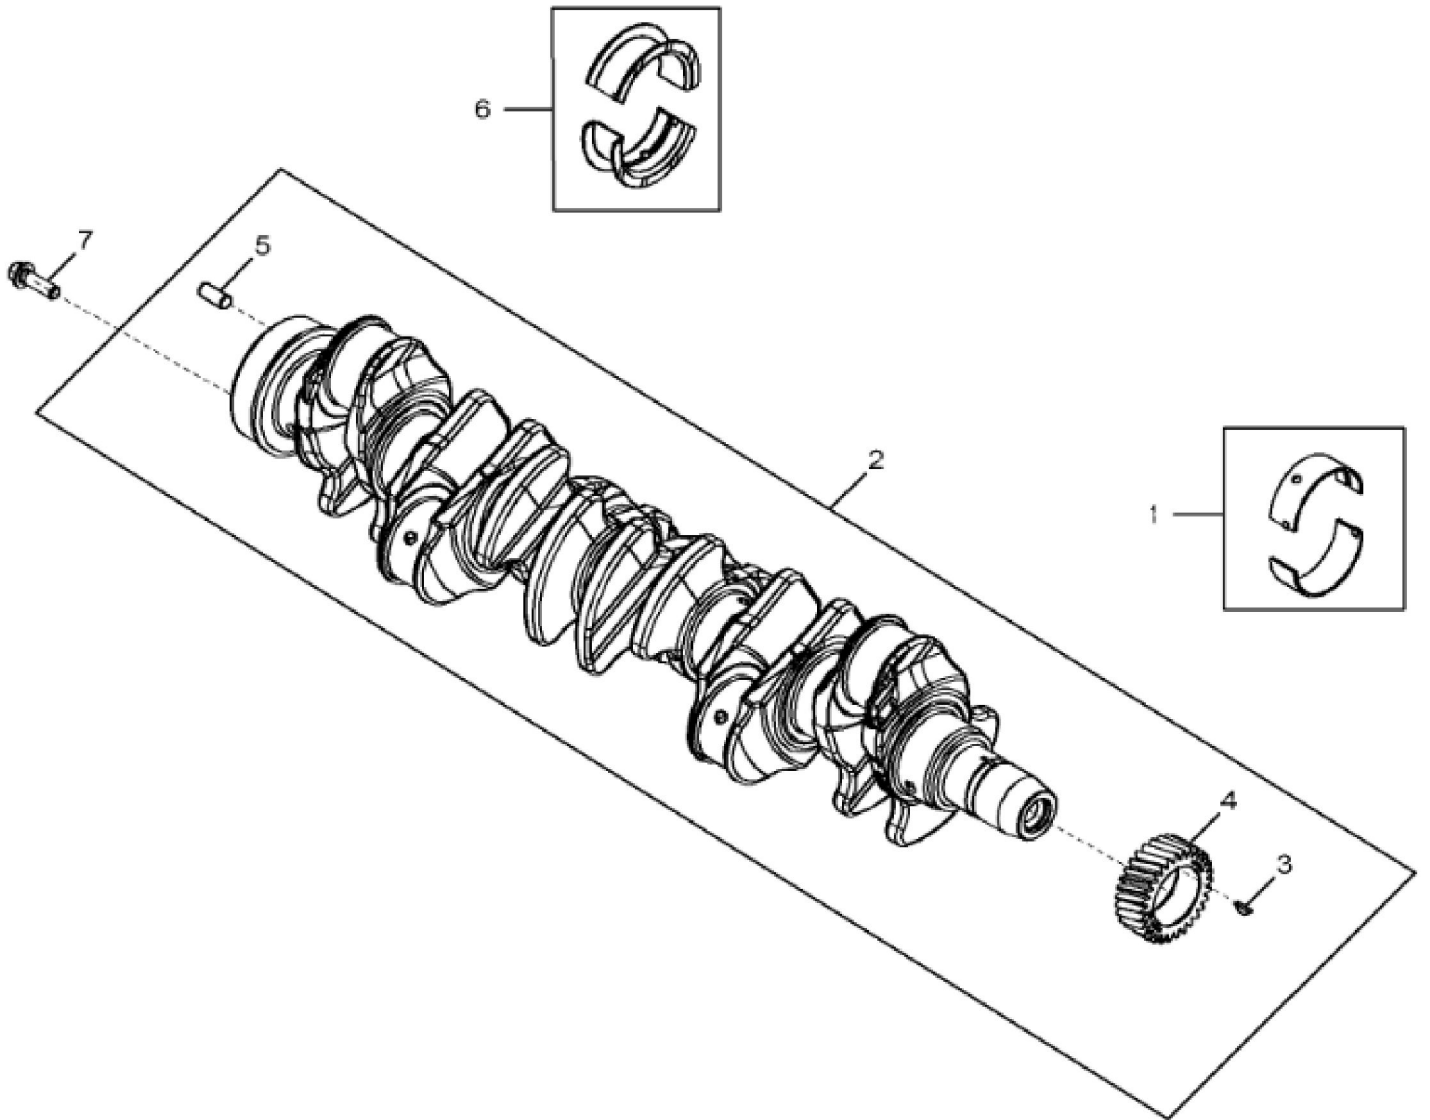

John Deere > Construction And Forestry >DOZER, CRAWLER >750K - DOZER, CRAWLER >750K Crawler Dozer (PIN: 1T0750KX__F271593-)Engine 6068HT099 >04B ENGINE 6068HT099-RE553326
>0400B ENGINE 6068HT099-RE553326 6068HT099 >ST795109 - 4732 CRANKSHAFT AND BEARINGS

KEY	PART NO.	PART NAME	QTY	REMARKS	
1	RE65165	BEARING KIT	6	(Main) KIT; R123561 AND R123562	
2	RE568158	CRANKSHAFT	1	MARKED R503470	
3	R505609	SHAFT KEY	1		
4	R544000	GEAR	1	Z = 30, MARKED R545199	
5	A120R	DOWEL PIN	1		
6	RE65168	BEARING KIT	1	(Thrust) KIT; R123563 AND R123564	
7	R135918	BOLT	6