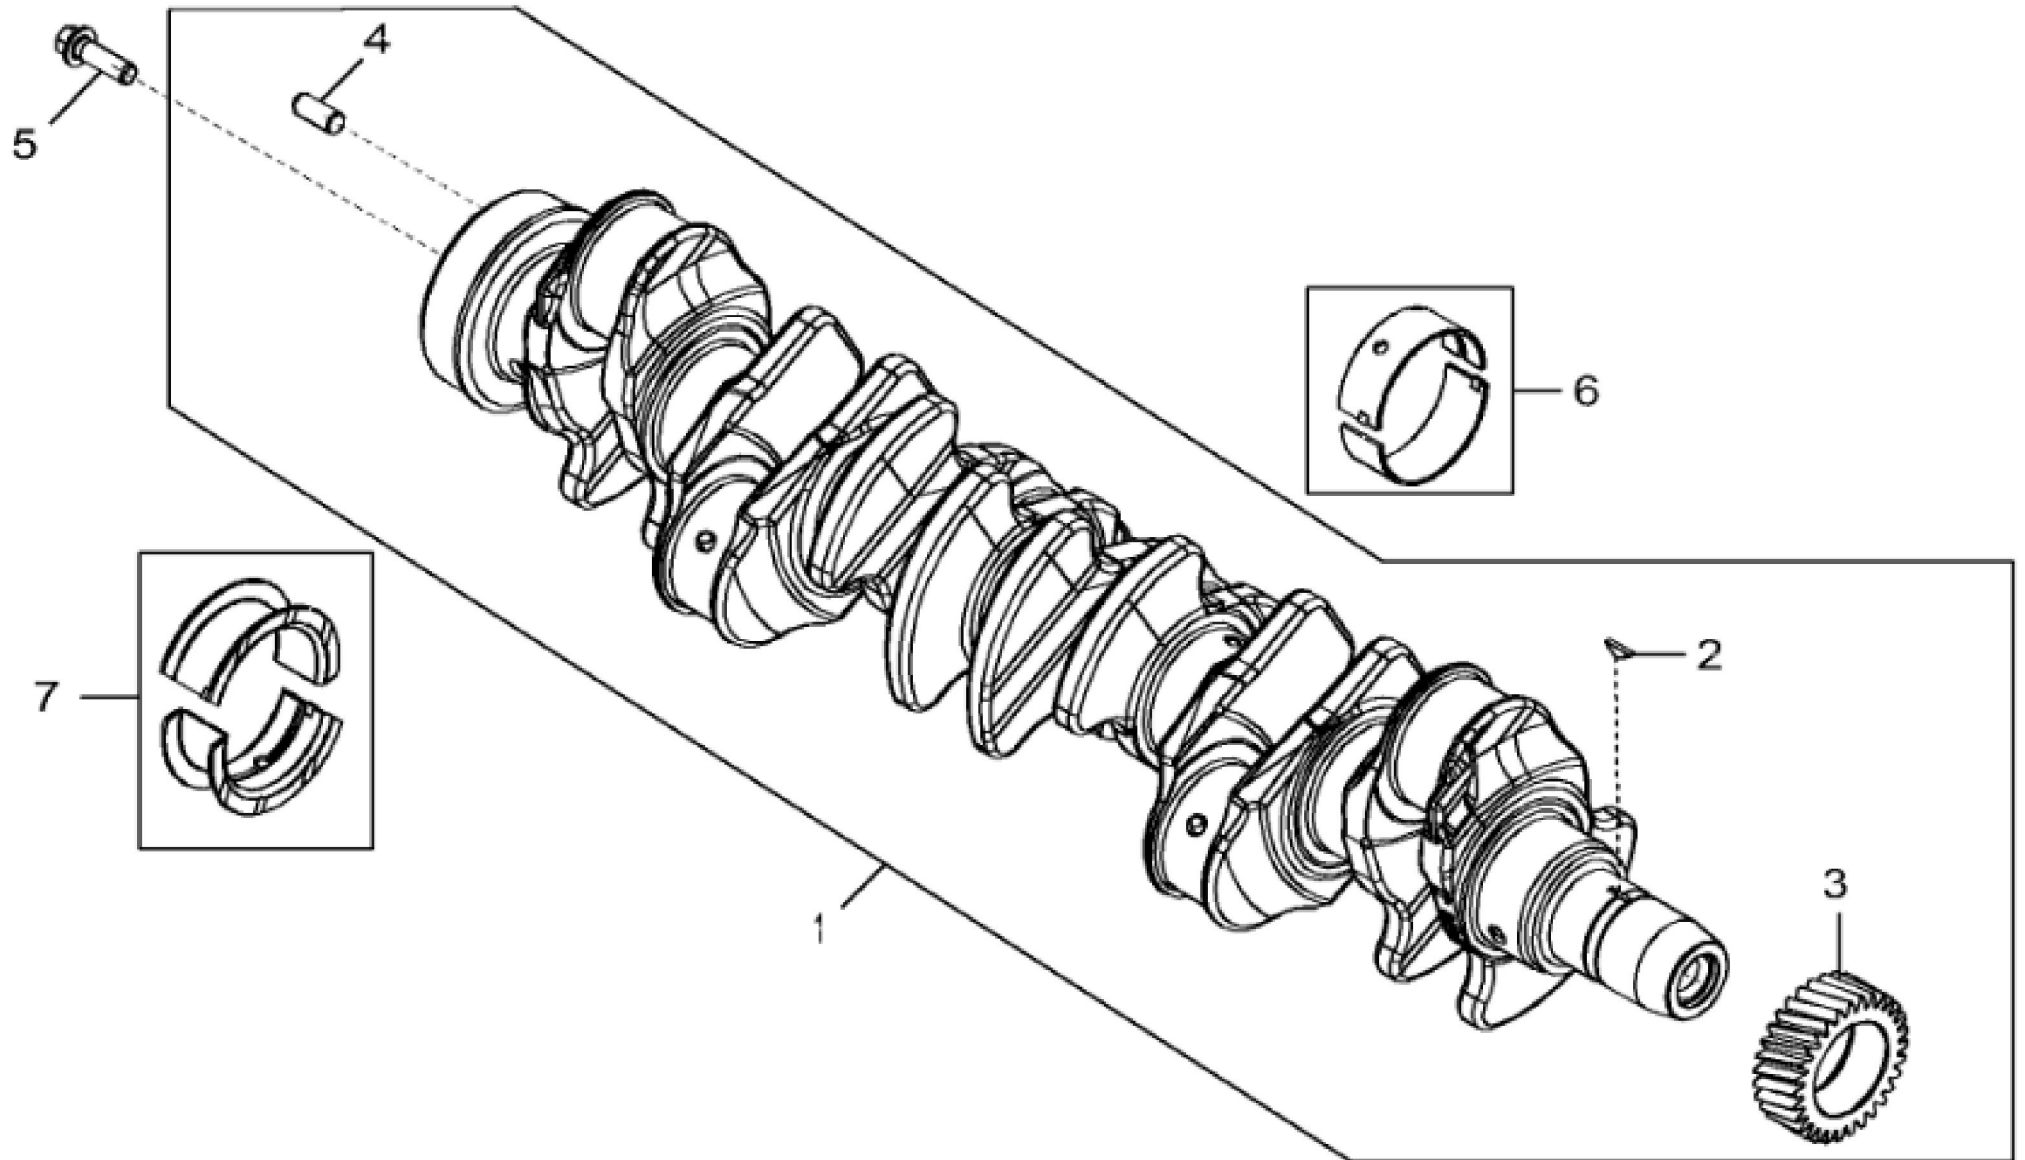

John Deere > Construction And Forestry >DOZER, CRAWLER >750J-II - DOZER, CRAWLER >750J-II Crawler Dozer (PIN: 1T0750JJ_ D306890-) >04A ENGINE 6068HT063-RE527592 >0400A ENGINE 6068HT063-RE527592 6068HT063 >ST816629 - 4712 CRANKSHAFT AND BEARINGS

KEY	PART NO.	PART NAME	QTY	REMARKS
1	RE505921	CRANKSHAFT	1	MARKED R503470; ALSO ORDER RE537070 AND RE537071
1	SE501655	CRANKSHAFT REMAN	1	(With Bearings) REMAN FOR RE505921
2	R505609	SHAFT KEY	1	LGTH = 18.5 mm
3	R120631	GEAR	1	Z = 30
4	R48685	DOWEL PIN	1	SUB FOR A120R
5	R135918	BOLT	6	
6	RE65165	BEARING KIT	6	STD, Kit, R123561 AND R123562
6	RE65911	BEARING	AR	US = 0.254 mm, Kit, R130576 AND R130577
7	RE65168	BEARING KIT	1	STD, Kit, R123564 AND R123563
7	RE65912	THRUST BEARING	AR	US = 0.254 mm, Kit, R130574 AND R130575