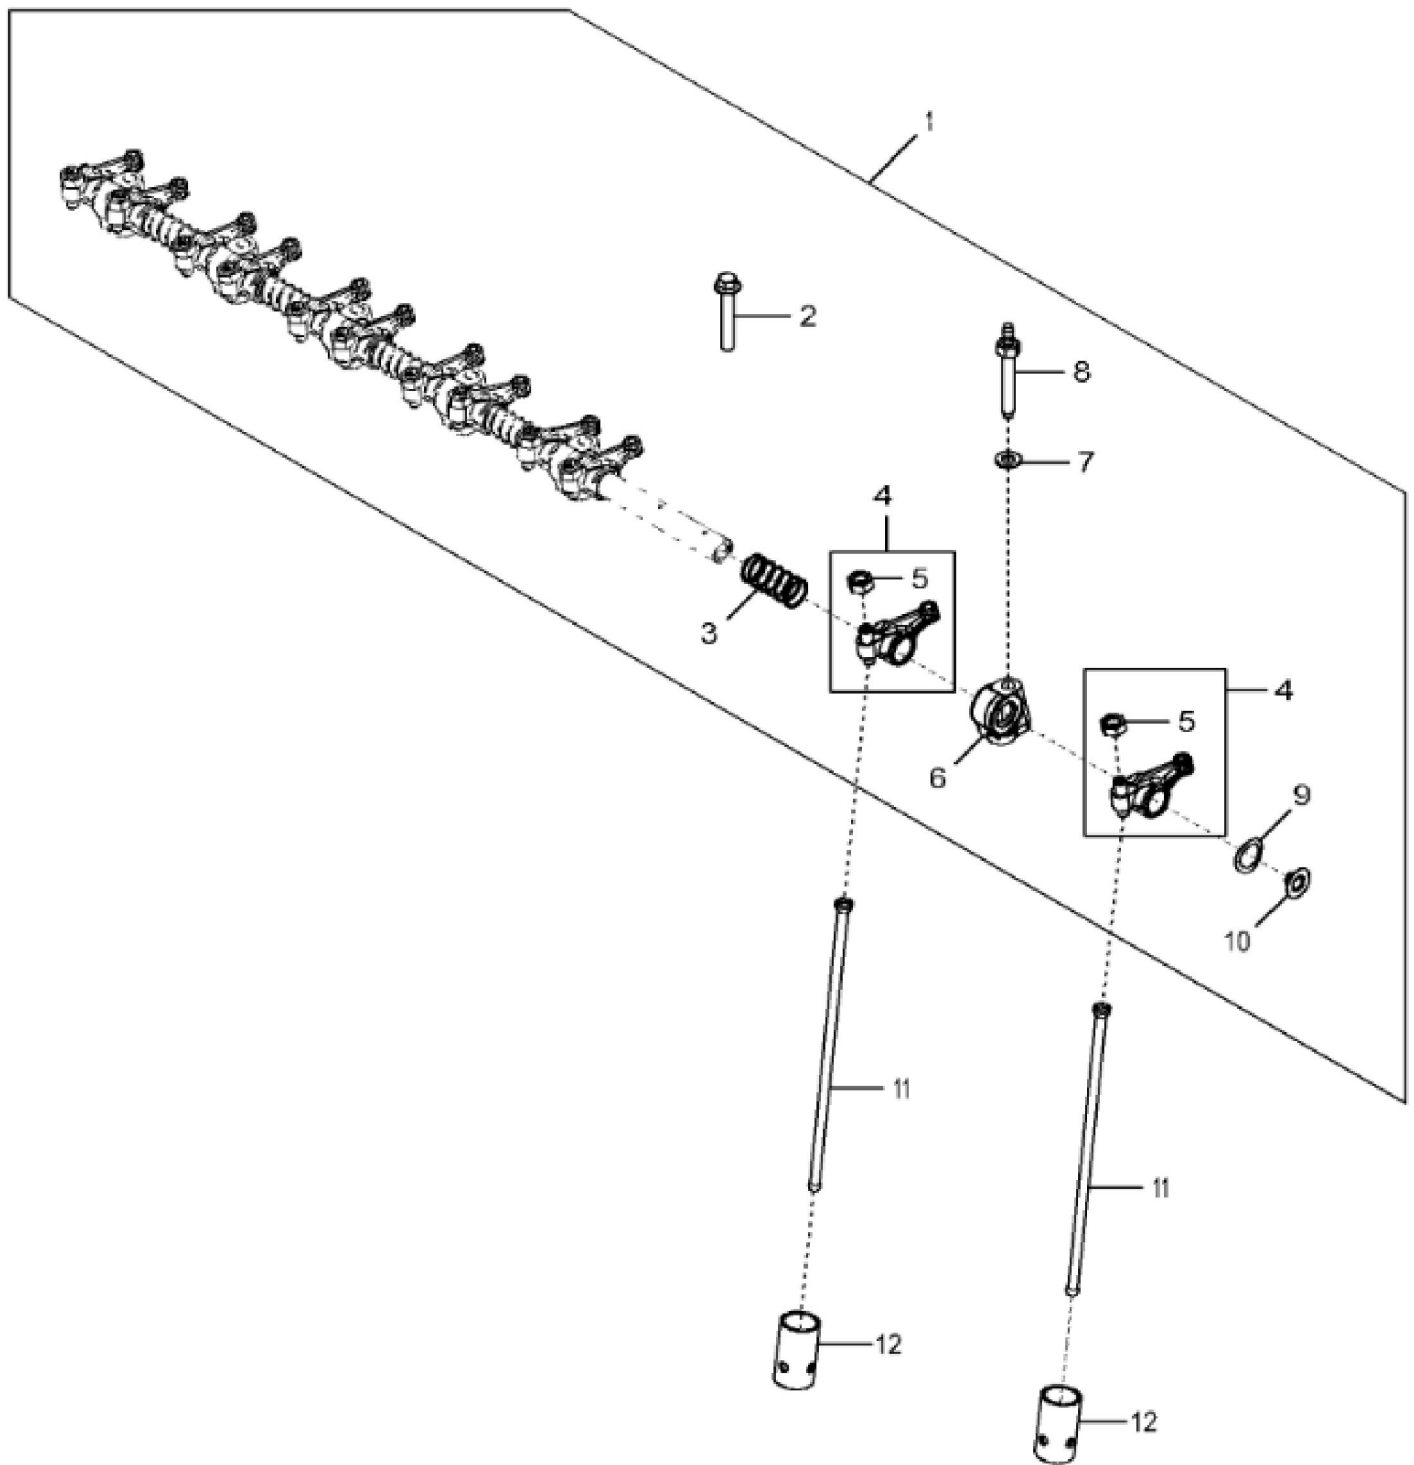

KEY	PART NO.	PART NAME	QTY	REMARKS
1	...	CYLINDER BLOCK	2	MARKED R504850
2	15H584	PIPE PLUG	1	1/2"
3	A120R	DOWEL PIN	4	
4	R131182	ORIFICE	6	
5	T18891	PLUG	2	
6	RE508185	FITTING	2	
7	U13639	O-RING	1	
8	R132186	BEARING CAP	1	SUB FOR R114240
9	R535005	CAP SCREW	14	SUB FOR T23474 AND RE546403
10	R114241	BEARING CAP	6	
11	15H695	PIPE PLUG	1	3/8", SUB FOR 15H623
12	R97185	O-RING	1	
13	D2361R	BALL	1	
14	B153R	DOWEL PIN	2	
15	R121043	VALVE	1	
16	R111137	SPRING	1	
17	RE505501	BLEED VALVE	1	
18	R131425	COMPRESSION SPRING	1	
19	R119874	BUSHING	1	
20	R116466	PLUG	1	
21	RE42713	PIPE PLUG	7	SUB FOR RE71255
22	RE507807	PIPE PLUG	1	

KEY	PART NO.	PART NAME	QTY	REMARKS
1	RE505921	CRANKSHAFT	1	MARKED R503470; ALSO ORDER RE537070 AND RE537071
1	SE501655	CRANKSHAFT REMAN	1	(With Bearings) REMAN FOR RE505921
2	R505609	SHAFT KEY	1	LGTH = 18.5 mm
3	R120631	GEAR	1	Z = 30
4	R48685	DOWEL PIN	1	SUB FOR A120R
5	R135918	BOLT	6	
6	RE65165	BEARING KIT	6	STD, Kit, R123561 AND R123562
6	RE65911	BEARING	AR	US = 0.254 mm, Kit, R130576 AND R130577
7	RE65168	BEARING KIT	1	STD, Kit, R123564 AND R123563
7	RE65912	THRUST BEARING	AR	US = 0.254 mm, Kit, R130574 AND R130575

KEY	PART NO.	PART NAME	QTY	REMARKS	
1	RE536083	PISTON-LINER KIT	6	SUB FOR RE527843	
2	AR65507	O-RING KIT	1		
3	RE507852	PISTON RING KIT	1		
4	R54114	SNAP RING	12		
5	R502755	PISTON PIN	6		
6	RE65908	BEARING	6		
7	RE500608	CONNECTING ROD	6		
7	SE501094	CONNECTING ROD REMAN	AR	REMAN FOR RE500608	
8	R114082	BUSHING	1		
9	R501124	SCREW	2		