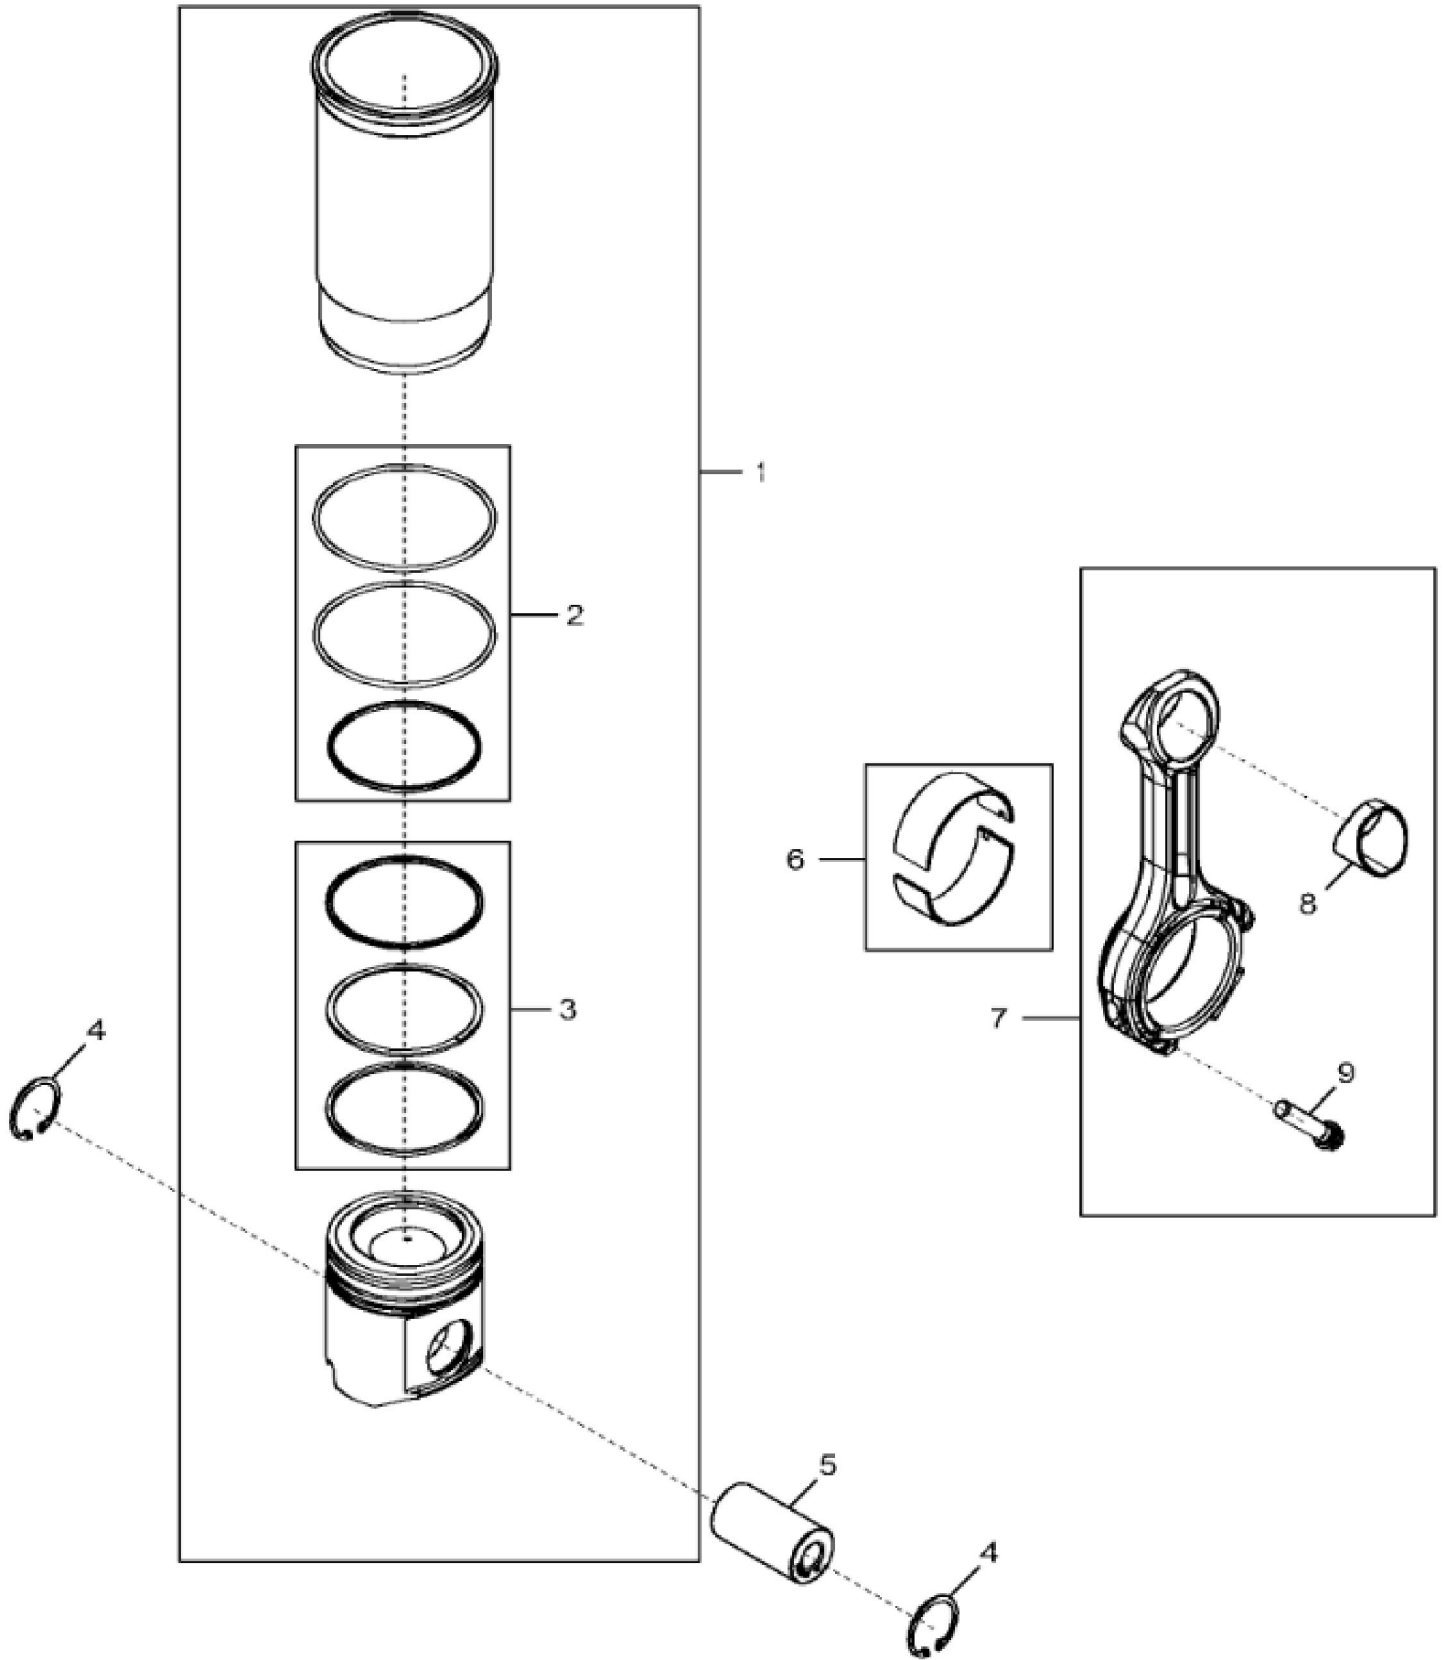

John Deere > Construction And Forestry >DOZER, CRAWLER >750J-II - DOZER, CRAWLER >750J-II Crawler Dozer (PIN: 1T0750JJ_ _D306890-) >04A ENGINE 6068HT063-RE527592 >0400A ENGINE 6068HT063-RE527592 6068HT063 >ST569320 - 4839 CONNECTING RODS AND PISTONS

KEY	PART NO.	PART NAME	QTY	REMARKS	
1	RE536083	PISTON-LINER KIT	6	SUB FOR RE527843	
2	AR65507	O-RING KIT	1		
3	RE507852	PISTON RING KIT	1		
4	R54114	SNAP RING	12		
5	R502755	PISTON PIN	6		
6	RE65908	BEARING	6		
7	RE500608	CONNECTING ROD	6		
7	SE501094	CONNECTING ROD REMAN	AR	REMAN FOR RE500608	
8	R114082	BUSHING	1		
9	R501124	SCREW	2