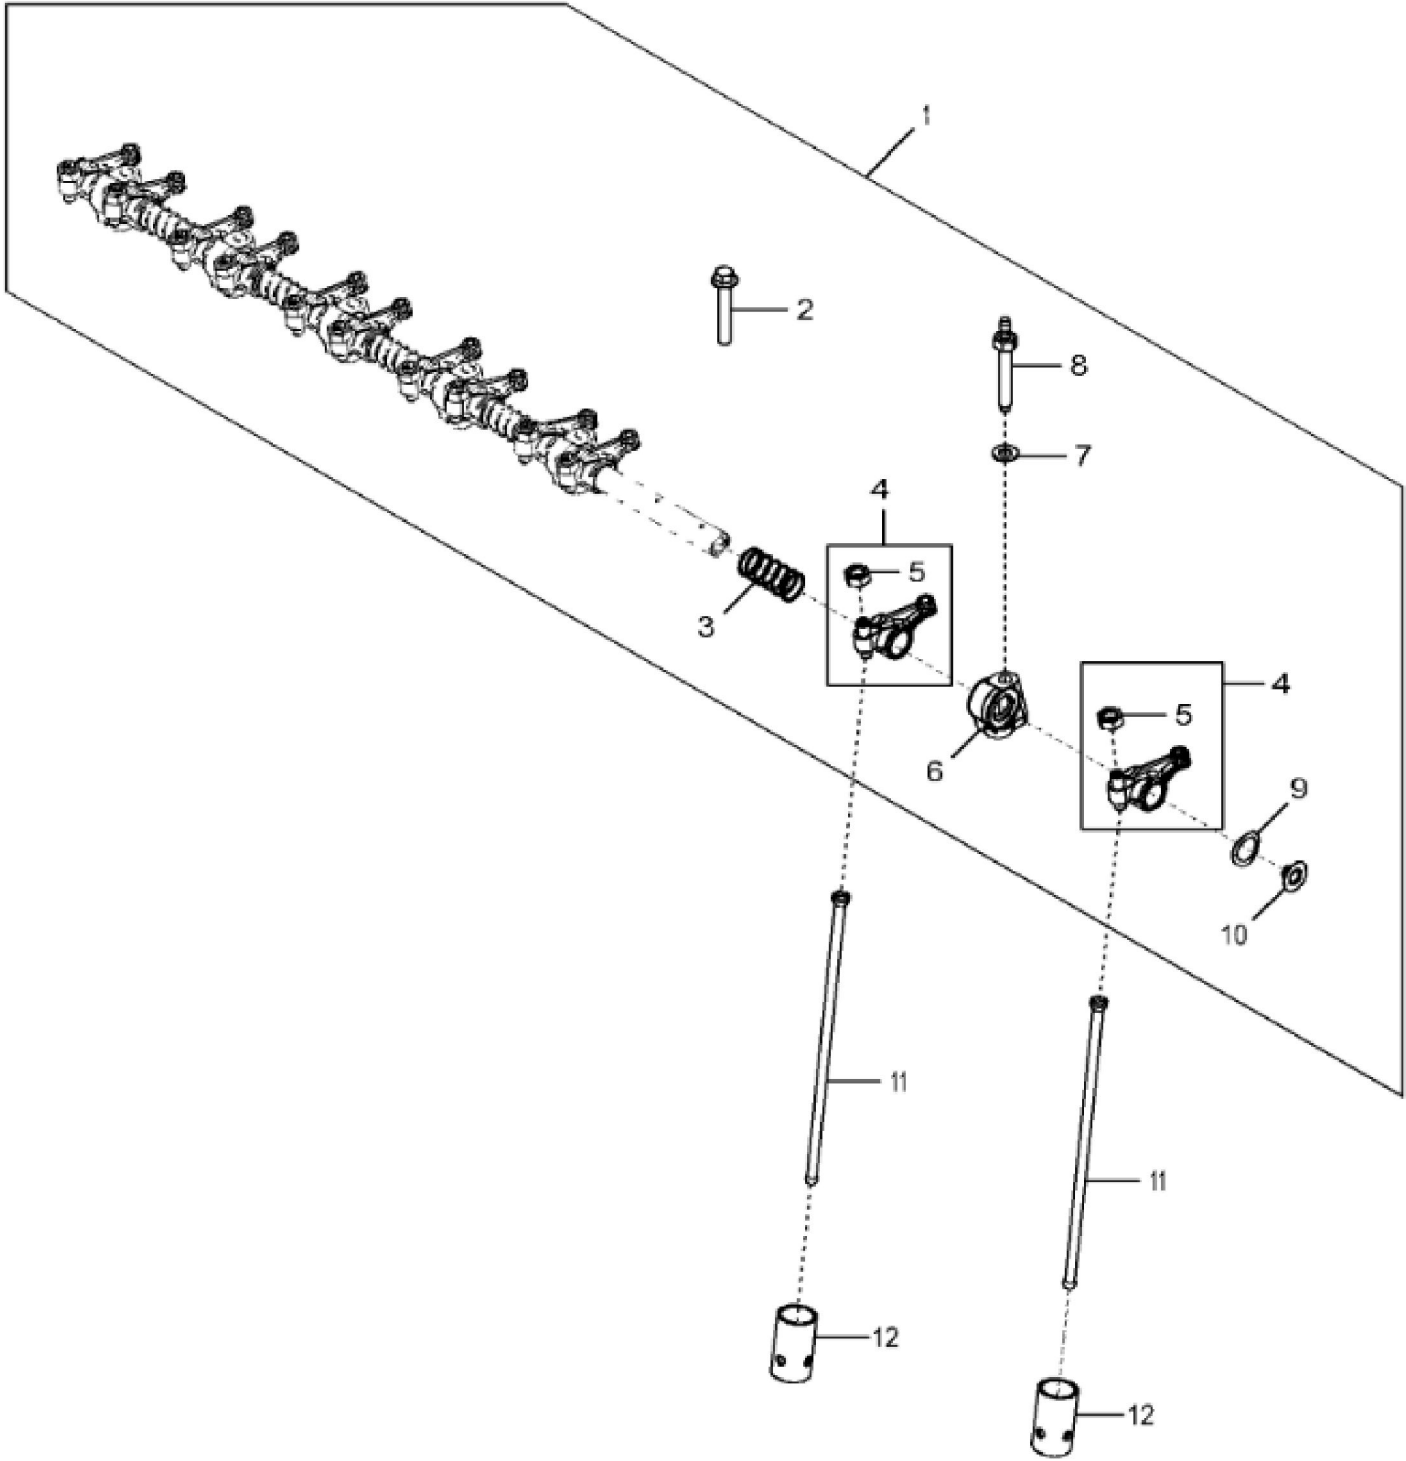

6068HT063 >ST2892 - 4644 CYLINDER BLOCK

KEY	PART NO.	PART NAME	QTY	REMARKS	
1	...	CYLINDER BLOCK	2	MARKED R504850	
2	15H584	PIPE PLUG	1	1/2"	
3	A120R	DOWEL PIN	4		
4	R131182	ORIFICE	6		
5	T18891	PLUG	2		
6	RE508185	FITTING	2		
7	U13639	O-RING	1		
8	R132186	BEARING CAP	1	SUB FOR R114240	
9	R535005	CAP SCREW	14	SUB FOR T23474 AND RE546403	
10	R114241	BEARING CAP	6		
11	15H695	PIPE PLUG	1	3/8", SUB FOR 15H623	
12	R97185	O-RING	1		
13	D2361R	BALL	1		
14	B153R	DOWEL PIN	2		
15	R121043	VALVE	1		
16	R111137	SPRING	1		
17	RE505501	BLEED VALVE	1		
18	R131425	COMPRESSION SPRING	1		
19	R119874	BUSHING	1		
20	R116466	PLUG	1		
21	RE42713	PIPE PLUG	7	SUB FOR RE71255	
22	RE507807	PIPE PLUG	1		

KEY	PART NO.	PART NAME	QTY	REMARKS
1	RE505921	CRANKSHAFT	1	MARKED R503470; ALSO ORDER RE537070 AND RE537071
1	SE501655	CRANKSHAFT REMAN	1	(With Bearings) REMAN FOR RE505921
2	R505609	SHAFT KEY	1	LGTH = 18.5 mm
3	R120631	GEAR	1	Z = 30
4	R48685	DOWEL PIN	1	SUB FOR A120R
5	R135918	BOLT	6	
6	RE65165	BEARING KIT	6	STD, Kit, R123561 AND R123562
6	RE65911	BEARING	AR	US = 0.254 mm, Kit, R130576 AND R130577
7	RE65168	BEARING KIT	1	STD, Kit, R123564 AND R123563
7	RE65912	THRUST BEARING	AR	US = 0.254 mm, Kit, R130574 AND R130575

Thank you so much for reading

6068HT063 >ST569320 - 4839 CONNECTING RODS AND PISTONS

KEY	PART NO.	PART NAME	QTY	REMARKS	
1	RE536083	PISTON-LINER KIT	6	SUB FOR RE527843	
2	AR65507	O-RING KIT	1		
3	RE507852	PISTON RING KIT	1		
4	R54114	SNAP RING	12		
5	R502755	PISTON PIN	6		
6	RE65908	BEARING	6		
7	RE500608	CONNECTING ROD	6		
7	SE501094	CONNECTING ROD REMAN	AR	REMAN FOR RE500608	
8	R114082	BUSHING	1		
9	R501124	SCREW	2		