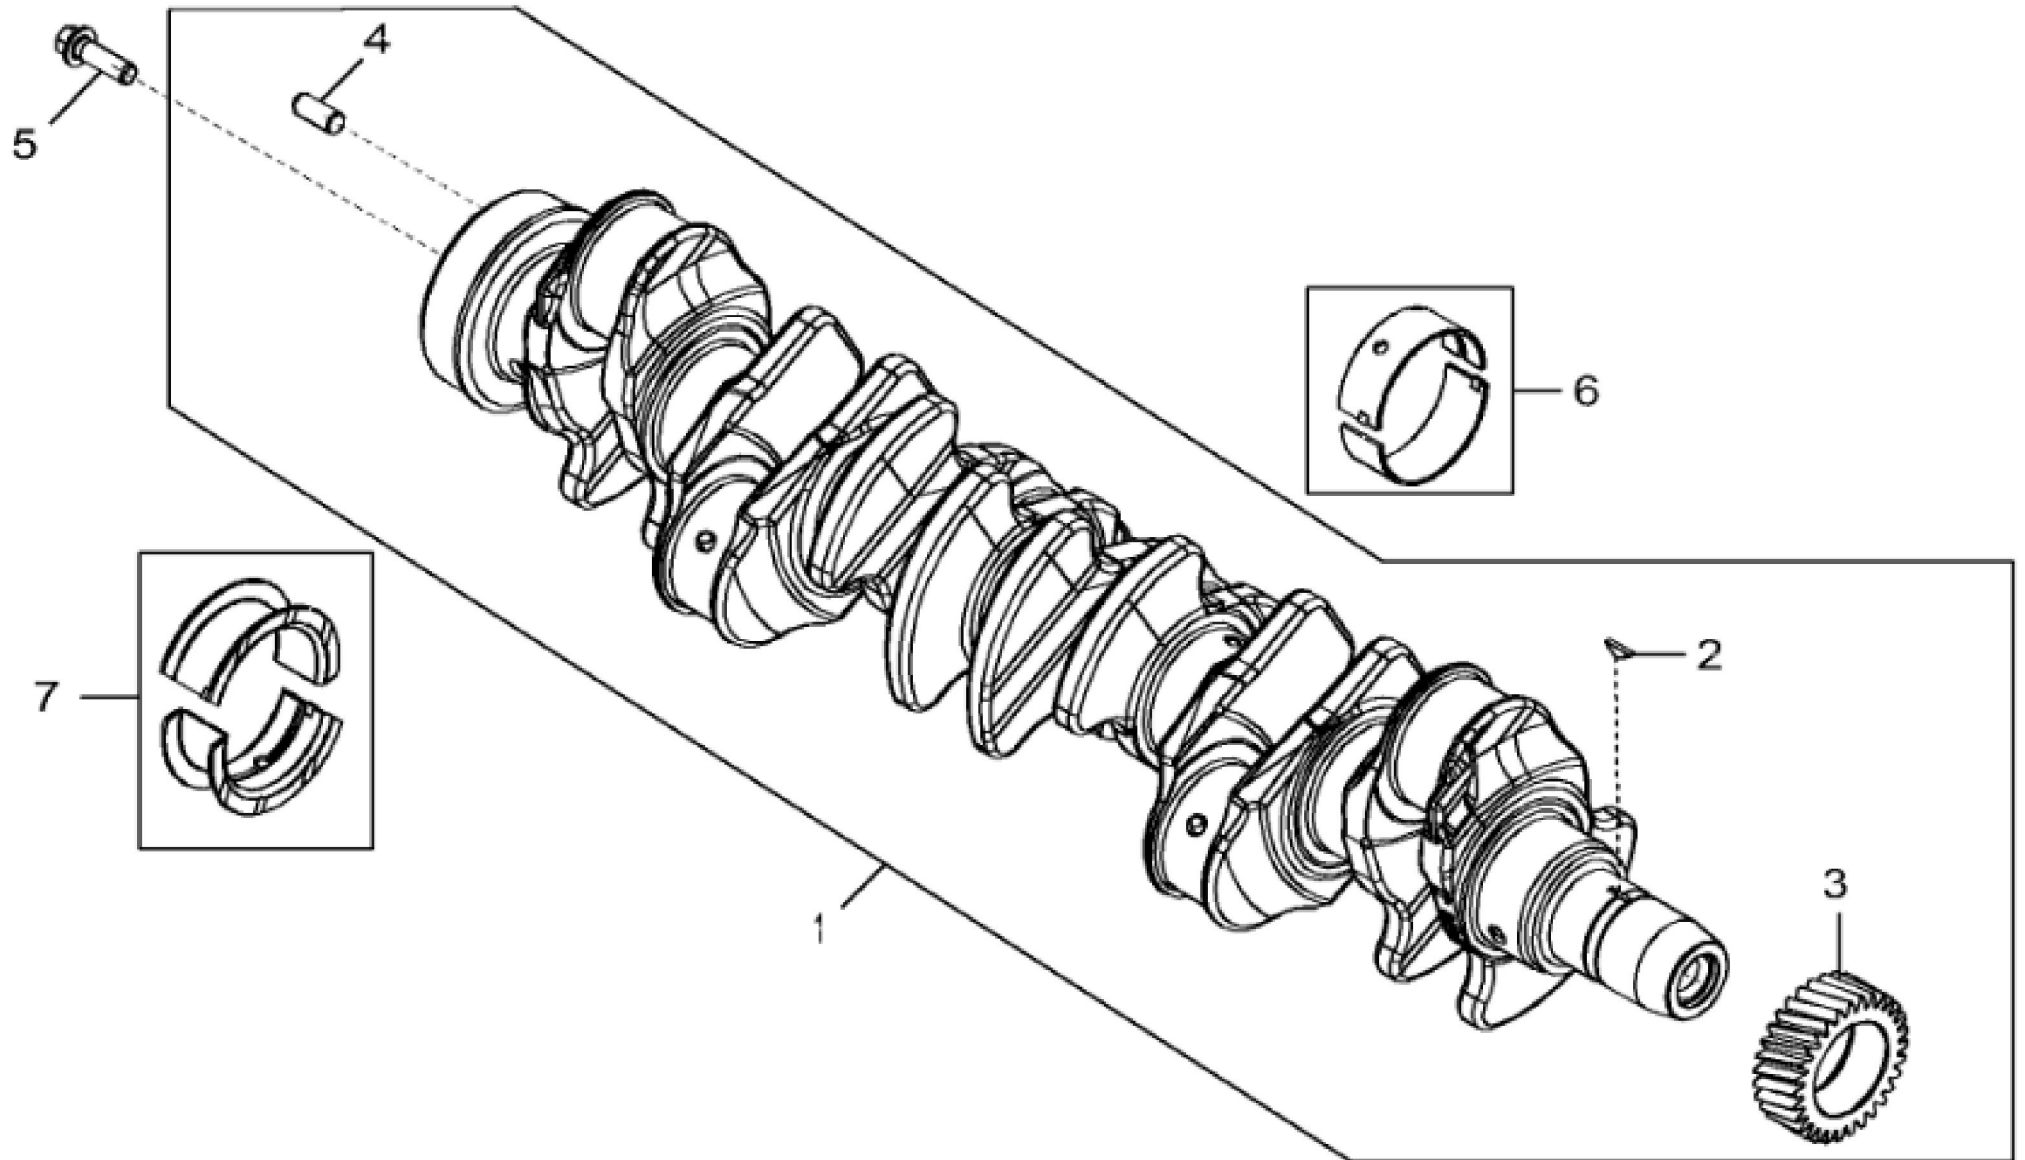

6068HT063 >ST816629 - 4712 CRANKSHAFT AND BEARINGS

KEY	PART NO.	PART NAME	QTY	REMARKS
1	RE505921	CRANKSHAFT	1	MARKED R503470; ALSO ORDER RE537070 AND RE537071
1	SE501655	CRANKSHAFT REMAN	1	(With Bearings) REMAN FOR RE505921
2	R505609	SHAFT KEY	1	LGTH = 18.5 mm
3	R120631	GEAR	1	Z = 30
4	R48685	DOWEL PIN	1	SUB FOR A120R
5	R135918	BOLT	6	
6	RE65165	BEARING KIT	6	STD, Kit, R123561 AND R123562
6	RE65911	BEARING	AR	US = 0.254 mm, Kit, R130576 AND R130577
7	RE65168	BEARING KIT	1	STD, Kit, R123564 AND R123563
7	RE65912	THRUST BEARING	AR	US = 0.254 mm, Kit, R130574 AND R130575