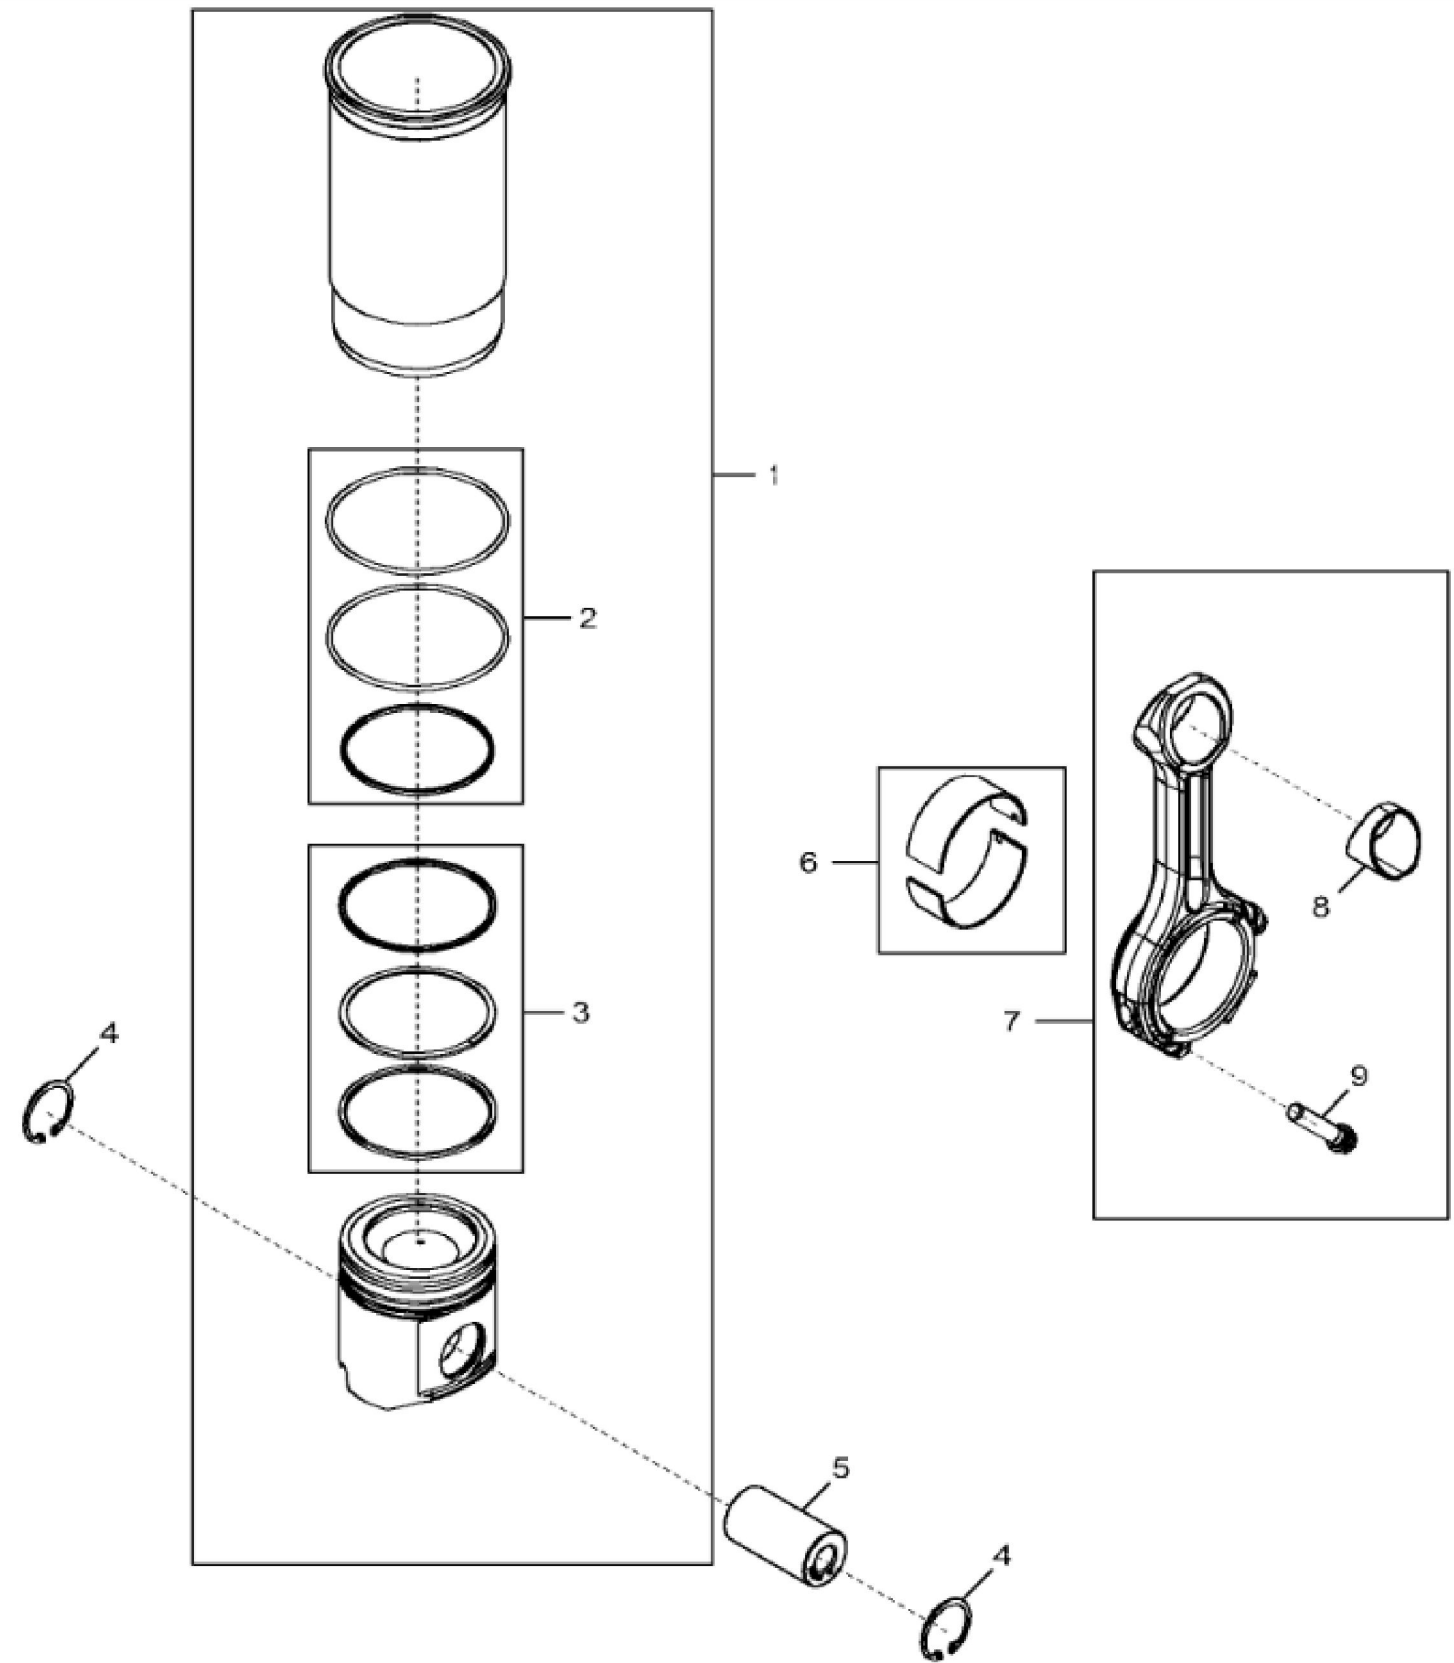

6068HT063 >ST2892 - 4644 CYLINDER BLOCK

KEY	PART NO.	PART NAME	QTY	REMARKS	
1	...	CYLINDER BLOCK	2	MARKED R504850	
2	15H584	PIPE PLUG	1	1/2"	
3	A120R	DOWEL PIN	4		
4	R131182	ORIFICE	6		
5	T18891	PLUG	2		
6	RE508185	FITTING	2		
7	U13639	O-RING	1		
8	R132186	BEARING CAP	1	SUB FOR R114240	
9	R535005	CAP SCREW	14	SUB FOR T23474 AND RE546403	
10	R114241	BEARING CAP	6		
11	15H695	PIPE PLUG	1	3/8", SUB FOR 15H623	
12	R97185	O-RING	1		
13	D2361R	BALL	1		
14	B153R	DOWEL PIN	2		
15	R121043	VALVE	1		
16	R111137	SPRING	1		
17	RE505501	BLEED VALVE	1		
18	R131425	COMPRESSION SPRING	1		
19	R119874	BUSHING	1		
20	R116466	PLUG	1		
21	RE42713	PIPE PLUG	7	SUB FOR RE71255	
22	RE507807	PIPE PLUG	1		

KEY	PART NO.	PART NAME	QTY	REMARKS
1	RE505921	CRANKSHAFT	1	MARKED R503470; ALSO ORDER RE537070 AND RE537071
1	SE501655	CRANKSHAFT REMAN	1	(With Bearings) REMAN FOR RE505921
2	R505609	SHAFT KEY	1	LGTH = 18.5 mm
3	R120631	GEAR	1	Z = 30
4	R48685	DOWEL PIN	1	SUB FOR A120R
5	R135918	BOLT	6	
6	RE65165	BEARING KIT	6	STD, Kit, R123561 AND R123562
6	RE65911	BEARING	AR	US = 0.254 mm, Kit, R130576 AND R130577
7	RE65168	BEARING KIT	1	STD, Kit, R123564 AND R123563
7	RE65912	THRUST BEARING	AR	US = 0.254 mm, Kit, R130574 AND R130575

Thank you so much for reading

6068HT063 >ST569320 - 4839 CONNECTING RODS AND PISTONS

KEY	PART NO.	PART NAME	QTY	REMARKS	
1	RE536083	PISTON-LINER KIT	6	SUB FOR RE527843	
2	AR65507	O-RING KIT	1		
3	RE507852	PISTON RING KIT	1		
4	R54114	SNAP RING	12		
5	R502755	PISTON PIN	6		
6	RE65908	BEARING	6		
7	RE500608	CONNECTING ROD	6		
7	SE501094	CONNECTING ROD REMAN	AR	REMAN FOR RE500608	
8	R114082	BUSHING	1		
9	R501124	SCREW	2		