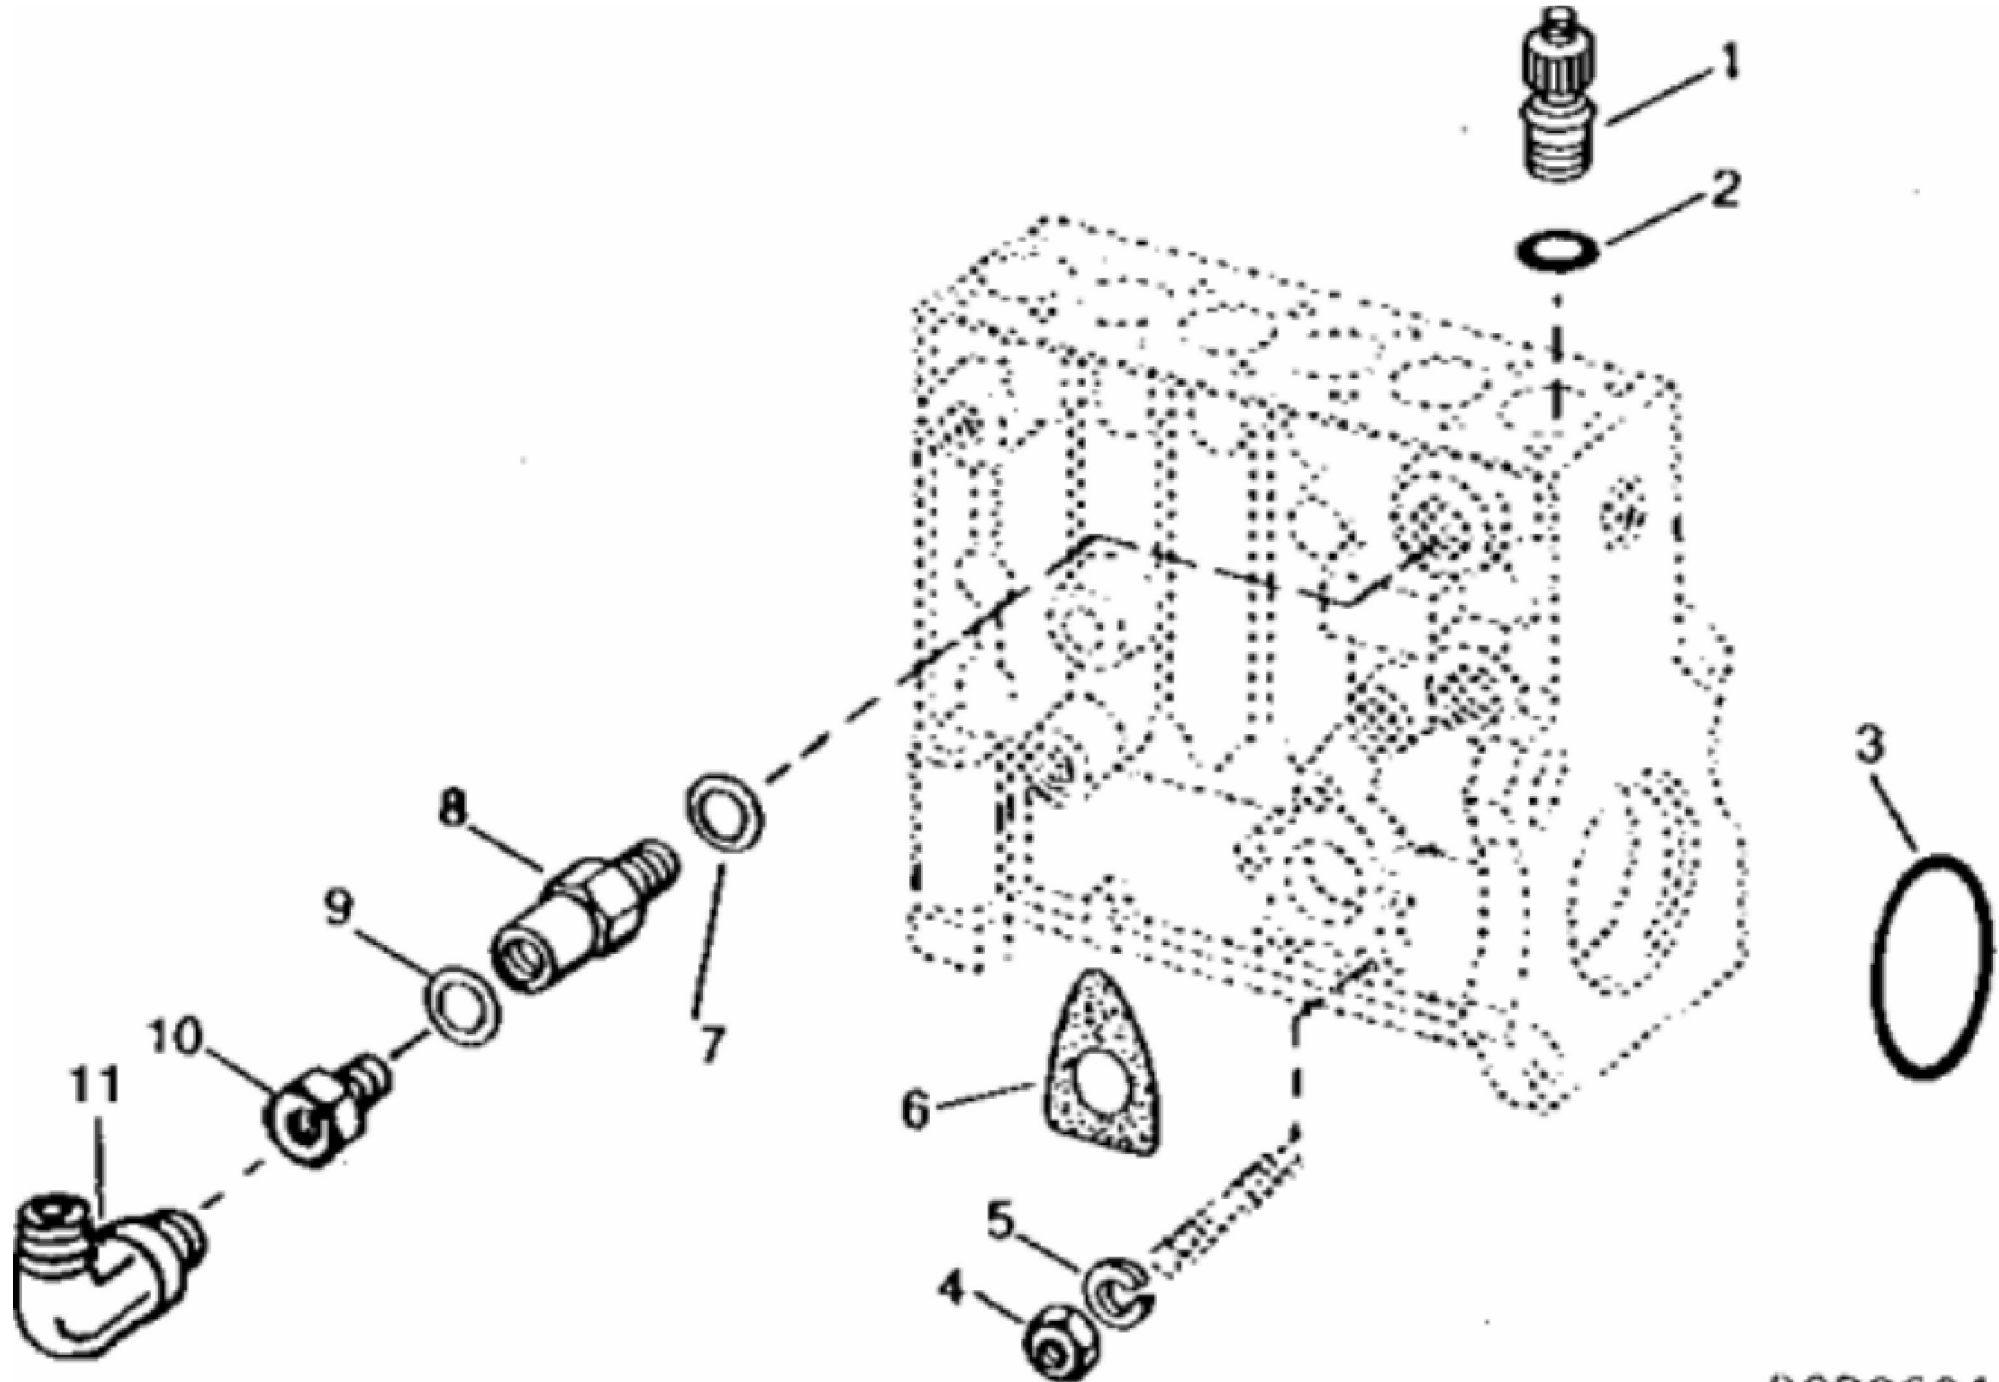

John Deere > Construction And Forestry >BULLDOZER >850C - BULLDOZER >750C and 850C Crawler Bulldozer(S.N. -883331) >04A ENGINE 6076AT032, 6081AT002 >0413A FUEL INJECTION SYSTEM
6076AT032, 6081AT002 6076AT032, 6081AT002 >ST300431 - FUEL INJECTION PUMP HOUSING CONNECTORS (ROBERT BOSCH) (6081) (LATE ENGINE)

KEY	PART NO.	PART NAME	QTY	850C	REMARKS
1	.....	HOLDER	NA	X	
2	T24210	O-RING	6	X	
3	R76358	O-RING	1	X	
4	14M7297	NUT	3	X	M5
5	12H296	WASHER	3	X	0.216"
6	R520574	GASKET	1	X	(SUB FOR R67879)
7	51M4238	SEALING RING	1	X	(SUB FOR R53899)
8	RE36151	CONTROL VALVE	1	X	
9	51M4237	SEALING RING	1	X	(SUB FOR R53901)
10	R63016	ADAPTER FITTING	1	X	
11	R67364	ELBOW FITTING	1	X