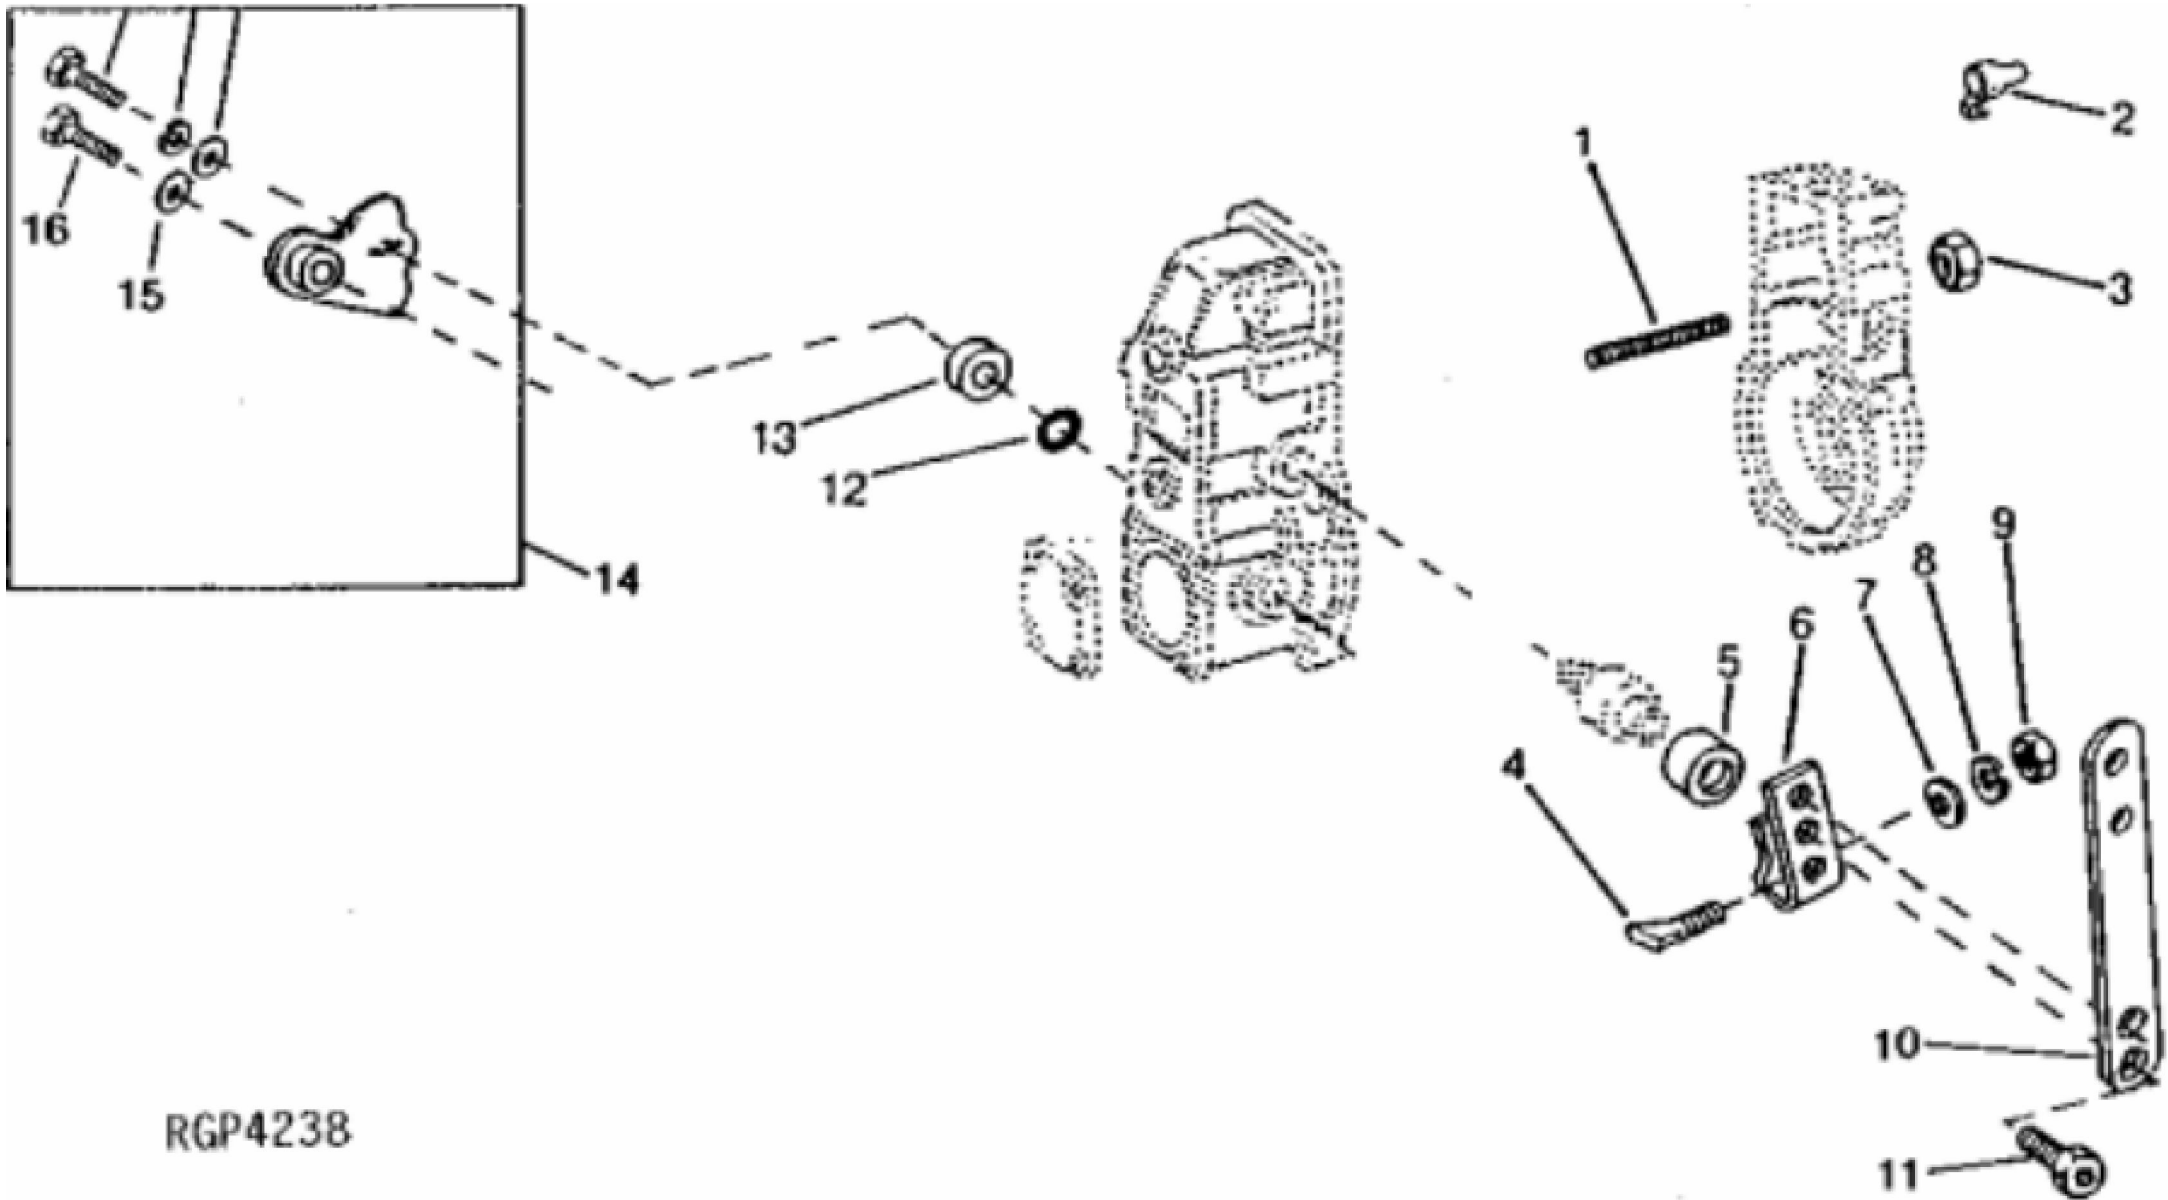

RGP4238

John Deere > Construction And Forestry >BULLDOZER >850C - BULLDOZER >750C and 850C Crawler Bulldozer(S.N. -883331) >04A ENGINE 6076AT032, 6081AT002 >0413A FUEL INJECTION SYSTEM
6076AT032, 6081AT002 6076AT032, 6081AT002 >ST300432 - FUEL INJECTION PUMP GOVERNOR LEVERS (ROBERT BOSCH) (6076)

KEY	PART NO.	PART NAME	QTY	850C	REMARKS
1	R60914	SCREW	1	X	
2	R53918	PACKING	1	X	
3	T31556	NUT	1	X	
4	R68715	PIN	1	X	
5	AR89339	SEAL	1	X	
6	AR89578	LEVER	1	X	
7	24M7054	WASHER	1	X	6.400 X 12 X 1.600 mm
8	T24229	LOCK WASHER	1	X	
9	R68716	NUT	1	X	
10	T140074	LEVER	1	X	Throttle, (NOT AS SHOWN)
11	19M8826	SCREW	2	X	M6 X 16
12	R53955	O-RING	1	X	
13	R68438	RETAINER	1	X	
14	RE54741	LEVER	1	X	Shut-Off
15	24H1287	WASHER	1	X	9/32" X 5/8" X 0.065"
16	19H1914	CAP SCREW	1	X	1/4" X 1"