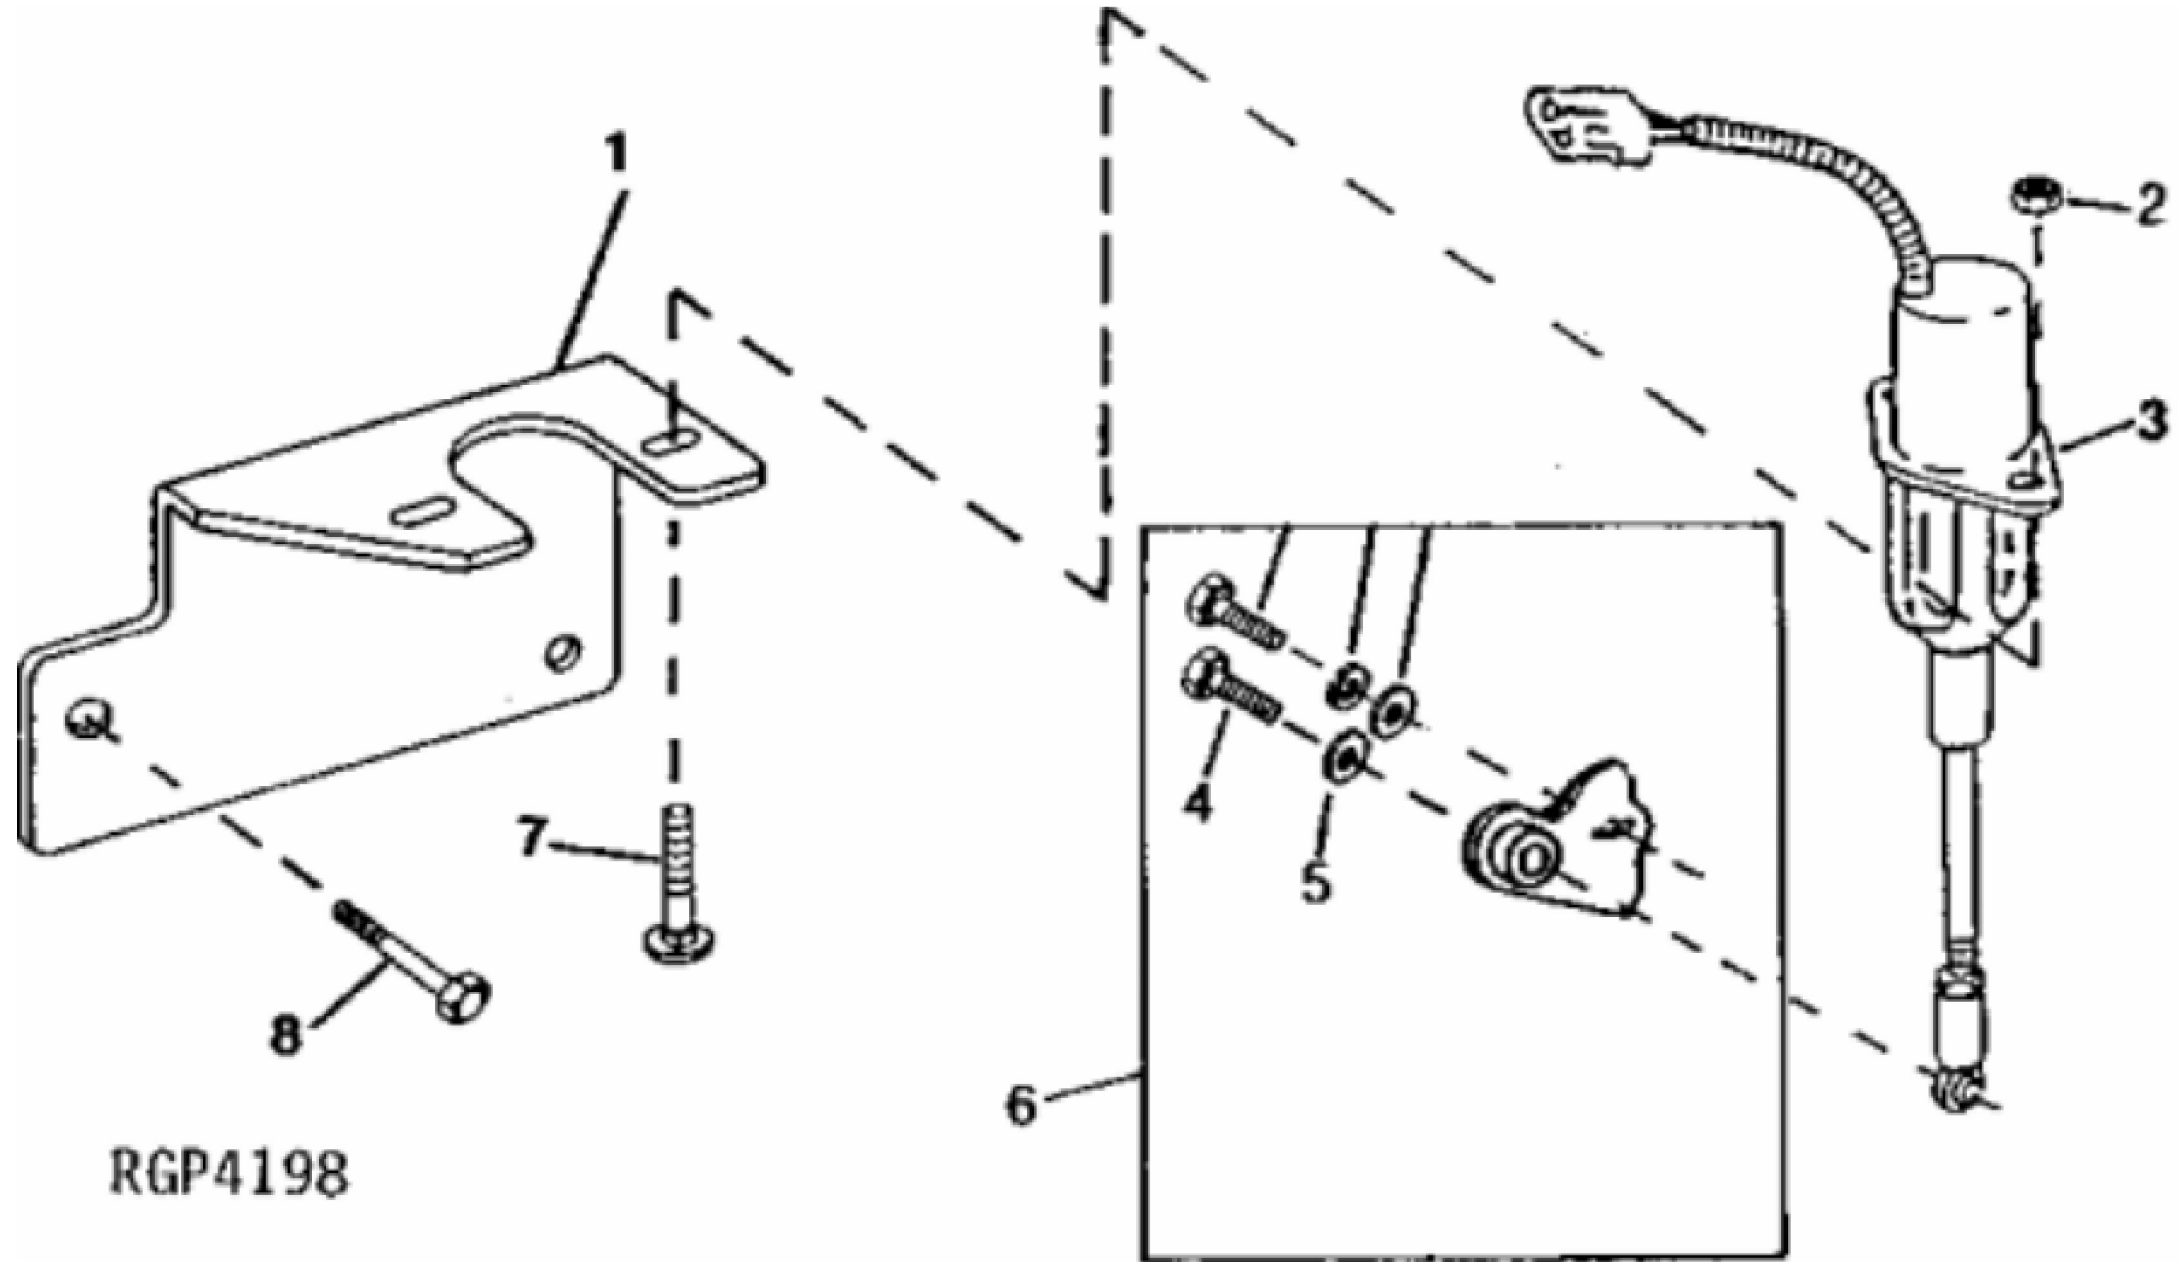

KEY	PART NO.	PART NAME	QTY	850C	REMARKS
1	HOLDER	NA	X	
2	T24210	O-RING	6	X	
3	R76358	O-RING	1	X	
4	14M7297	NUT	3	X	M5
5	12H296	WASHER	3	X	0.216"
6	R520574	GASKET	1	X	(SUB FOR R67879)
7	51M4238	SEALING RING	1	X	(SUB FOR R53899)
8	RE36151	CONTROL VALVE	1	X	
9	51M4237	SEALING RING	1	X	(SUB FOR R53901)
10	R63016	ADAPTER FITTING	1	X	
11	R67364	ELBOW FITTING	1	X	

KEY	PART NO.	PART NAME	QTY	850C	REMARKS
1	R60914	SCREW	1	X	
2	R53918	PACKING	1	X	
3	T31556	NUT	1	X	
4	R68715	PIN	1	X	
5	AR89339	SEAL	1	X	
6	AR89578	LEVER	1	X	
7	24M7054	WASHER	1	X	6.400 X 12 X 1.600 mm
8	T24229	LOCK WASHER	1	X	
9	R68716	NUT	1	X	
10	T140074	LEVER	1	X	Throttle, (NOT AS SHOWN)
11	19M8826	SCREW	2	X	M6 X 16
12	R53955	O-RING	1	X	
13	R68438	RETAINER	1	X	
14	RE54741	LEVER	1	X	Shut-Off
15	24H1287	WASHER	1	X	9/32" X 5/8" X 0.065"
16	19H1914	CAP SCREW	1	X	1/4" X 1"