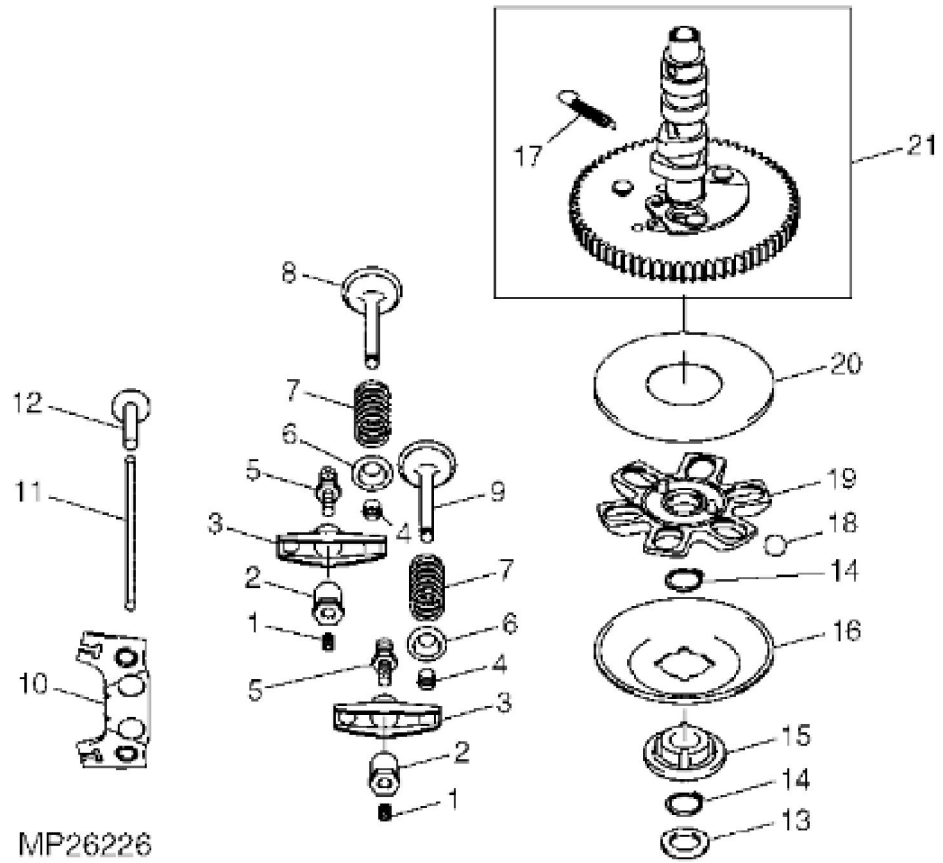

KEY	PART NO.	PART NAME	QTY	REMARKS
1	19M7774	SCREW	4	M6 X 12
2	M144669	COVER	1	NLA; ORDER MIU13921
2	MIU13921	COVER	1	
3	M144670	GASKET	1	NLA; ORDER MIU13922
3	MIU13922	GASKET	1	
4	M138386	FILTER ELEMENT	1	NLA; ORDER 19M7775
4	19M7775	SCREW	1	M6 X 16
5	M143308	PLATE	1	
6	19M7320	CAP SCREW	4	M6 X 40
7	MIU11950	CASE	2	(SUB FOR M144299)
8	M138375	GASKET	2	
9	MIU11326	BOLT	17	(SUB FOR M138393)
10	M138389	SEAL	4	
11	M151770	CYLINDER HEAD	1	
12	M138388	PIN	6	
13	M151773	SEAL	1	(A)
14	M138394	BOLT	2	
15	M147270	PLUG	1	NLA; ORDER MIU14001
15	MIU14001	PLUG	1	
16	M138395	STUD	4	NLA; ORDER MIU11736
16	MIU11736	BOLT	4	NLA; ORDER MIU12726
16	MIU12726	STUD	4	
17	M153443	ENGINE CYLINDER HEAD GASKET	2	
18	M151819	CRANKCASE	1	
19	M138382	GASKET	1	
20	M151771	CYLINDER HEAD	1	
21	M138387	SNAP RING	2	
22	M151772	SEAL	1	(A)
23	M151774	SEAL	1	(A)
24	M150448	COVER	1	
..	MIA10482	GASKET KIT	1	INCLUDES PARTS MARKED (A)

KEY	PART NO.	PART NAME	QTY	REMARKS	
1	AM133164	PISTON RING	2	STD	
2	M138398	SNAP RING	4	(SUB FOR M140233)	
3	M138397	PISTON PIN	2		
4	M149283	PISTON	2	STD	
5	M146763	BOLT	2		
6	AM133166	CONNECTING ROD	2		
7	MIA11115	CRANKSHAFT	1		

Thank you so much for reading

KEY	PART NO.	PART NAME	QTY	REMARKS
1	M138410	SCREW	4	
2	M92891	NUT	4	
3	M138402	ROCKER ARM	4	
4	M118845	RETAINER	8	
5	M146881	BOLT	4	
6	M138401	RETAINER	4	
7	M138409	COMPRESSION SPRING	4	
8	M138399	INTAKE VALVE	2	
9	M138400	EXHAUST VALVE	2	
10	M138404	GUIDE	2	
11	M76088	PUSH ROD	4	
12	M138403	TAPPET	4	
13	M138415	WASHER	1	
14	M138411	SNAP RING	2	NLA; ORDER MIU14000
14	MIU14000	SNAP RING	2	
15	MIU10708	SLEEVE	1	NLA; ORDER MIU13044; SUB FOR M149875
15	MIU13044	SLEEVE	1	
16	M146880	PLATE	1	
17	M138413	EXTENSION SPRING	1	
18	MIU10971	BALL BEARING	6	(SUB FOR M138412)
19	M140238	GUIDE	1	
20	M140240	PLATE	1	
21	AM133177	CAMSHAFT	1	