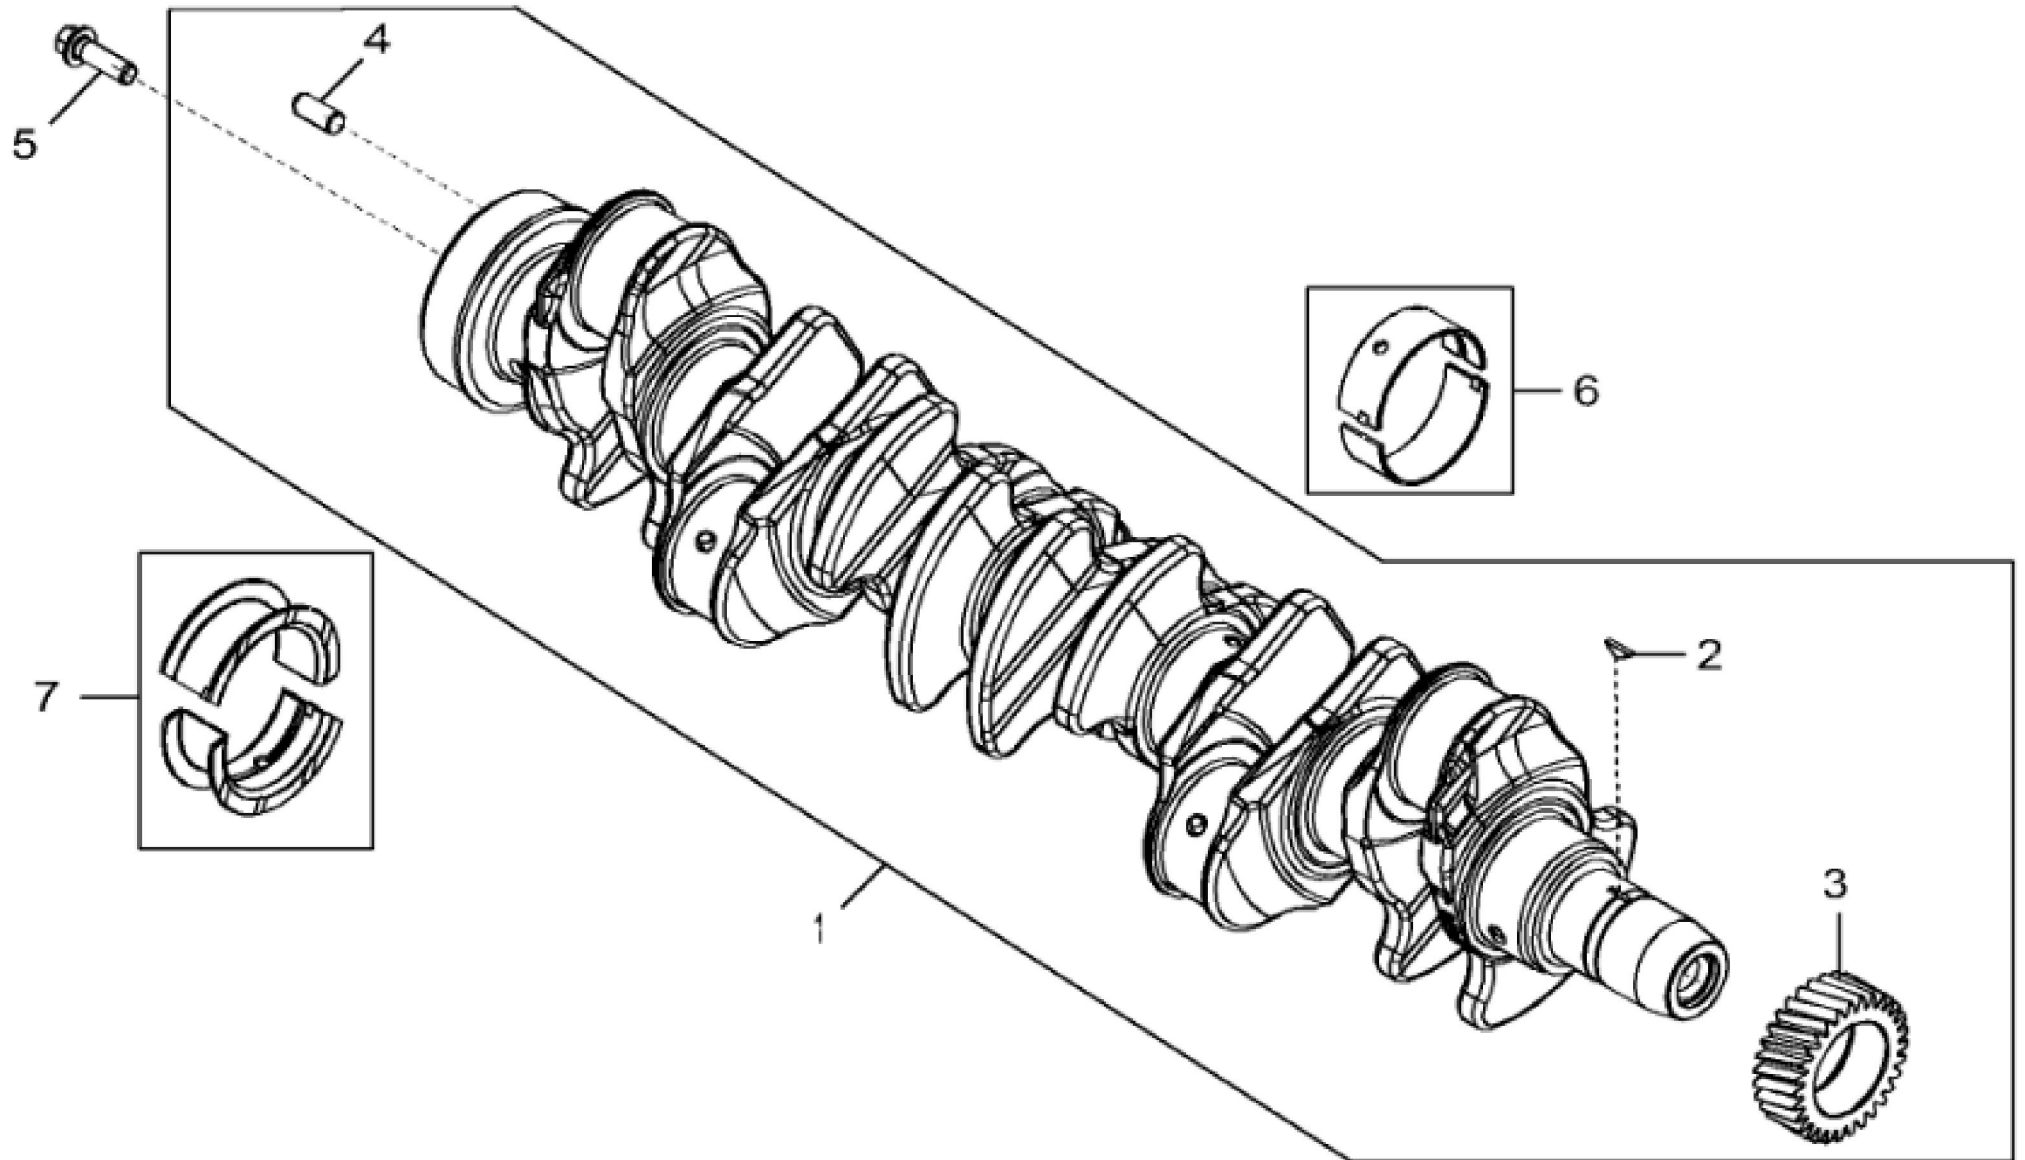

John Deere > Construction And Forestry >DOZER, CRAWLER >700J-II - DOZER, CRAWLER >700J-II Crawler Dozer (PIN: 1T0700JJ_ _D306726-) >04B ENGINE 6068HT066-DZ104071 >0400B ENGINE 6068HT066-DZ104071 6068HT066 >ST816629 - 4712 CRANKSHAFT AND BEARINGS

KEY	PART NO.	PART NAME	QTY	REMARKS
1	RE505921	CRANKSHAFT	1	MARKED R503470; ALSO ORDER RE537070 AND RE537071
1	SE501655	CRANKSHAFT REMAN	1	(With Bearings) REMAN FOR RE505921
2	R505609	SHAFT KEY	1	LGTH = 18.5 mm
3	R120631	GEAR	1	Z = 30
4	R48685	DOWEL PIN	1	SUB FOR A120R
5	R135918	BOLT	6	
6	RE65165	BEARING KIT	6	STD, Kit, R123561 AND R123562
6	RE65911	BEARING	AR	US = 0.254 mm, Kit, R130576 AND R130577
7	RE65168	BEARING KIT	1	STD, Kit, R123564 AND R123563
7	RE65912	THRUST BEARING	AR	US = 0.254 mm, Kit, R130574 AND R130575