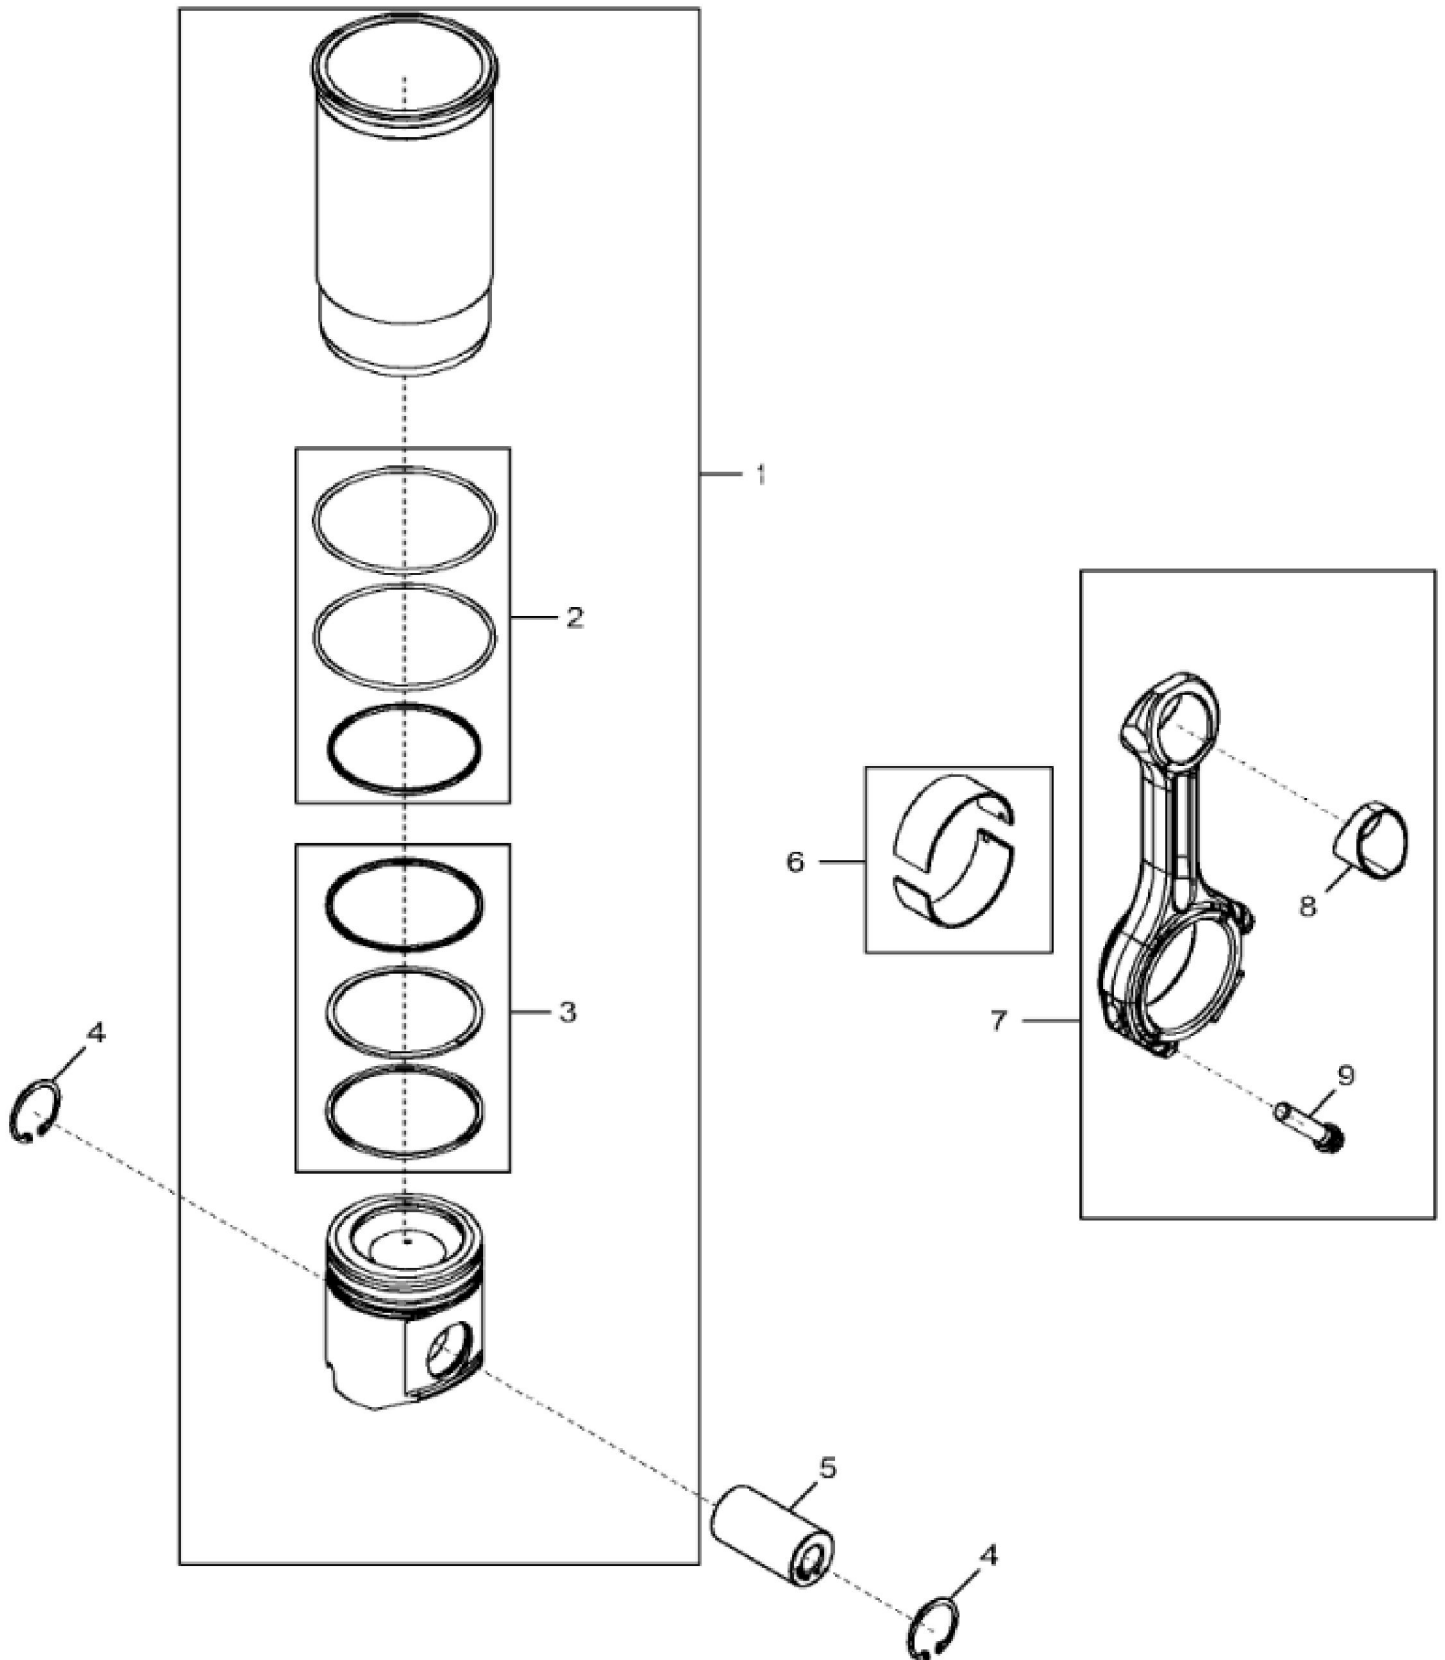

John Deere > Construction And Forestry >DOZER, CRAWLER >700J-II - DOZER, CRAWLER >700J-II Crawler Dozer (PIN: 1T0700JJ_ _D306726-) >04B ENGINE 6068HT066-DZ104071 >0400B ENGINE 6068HT066-DZ104071 6068HT066 >ST569320 - 4839 CONNECTING RODS AND PISTONS

KEY	PART NO.	PART NAME	QTY	REMARKS
1	RE536083	PISTON-LINER KIT	6	SUB FOR RE527843
2	AR65507	O-RING KIT	1	
3	RE507852	PISTON RING KIT	1	
4	R54114	SNAP RING	12	
5	R502755	PISTON PIN	6	
6	RE65908	BEARING	6	
7	RE500608	CONNECTING ROD	6	
7	SE501094	CONNECTING ROD REMAN	AR	REMAN FOR RE500608
8	R114082	BUSHING	1	
9	R501124	SCREW	2