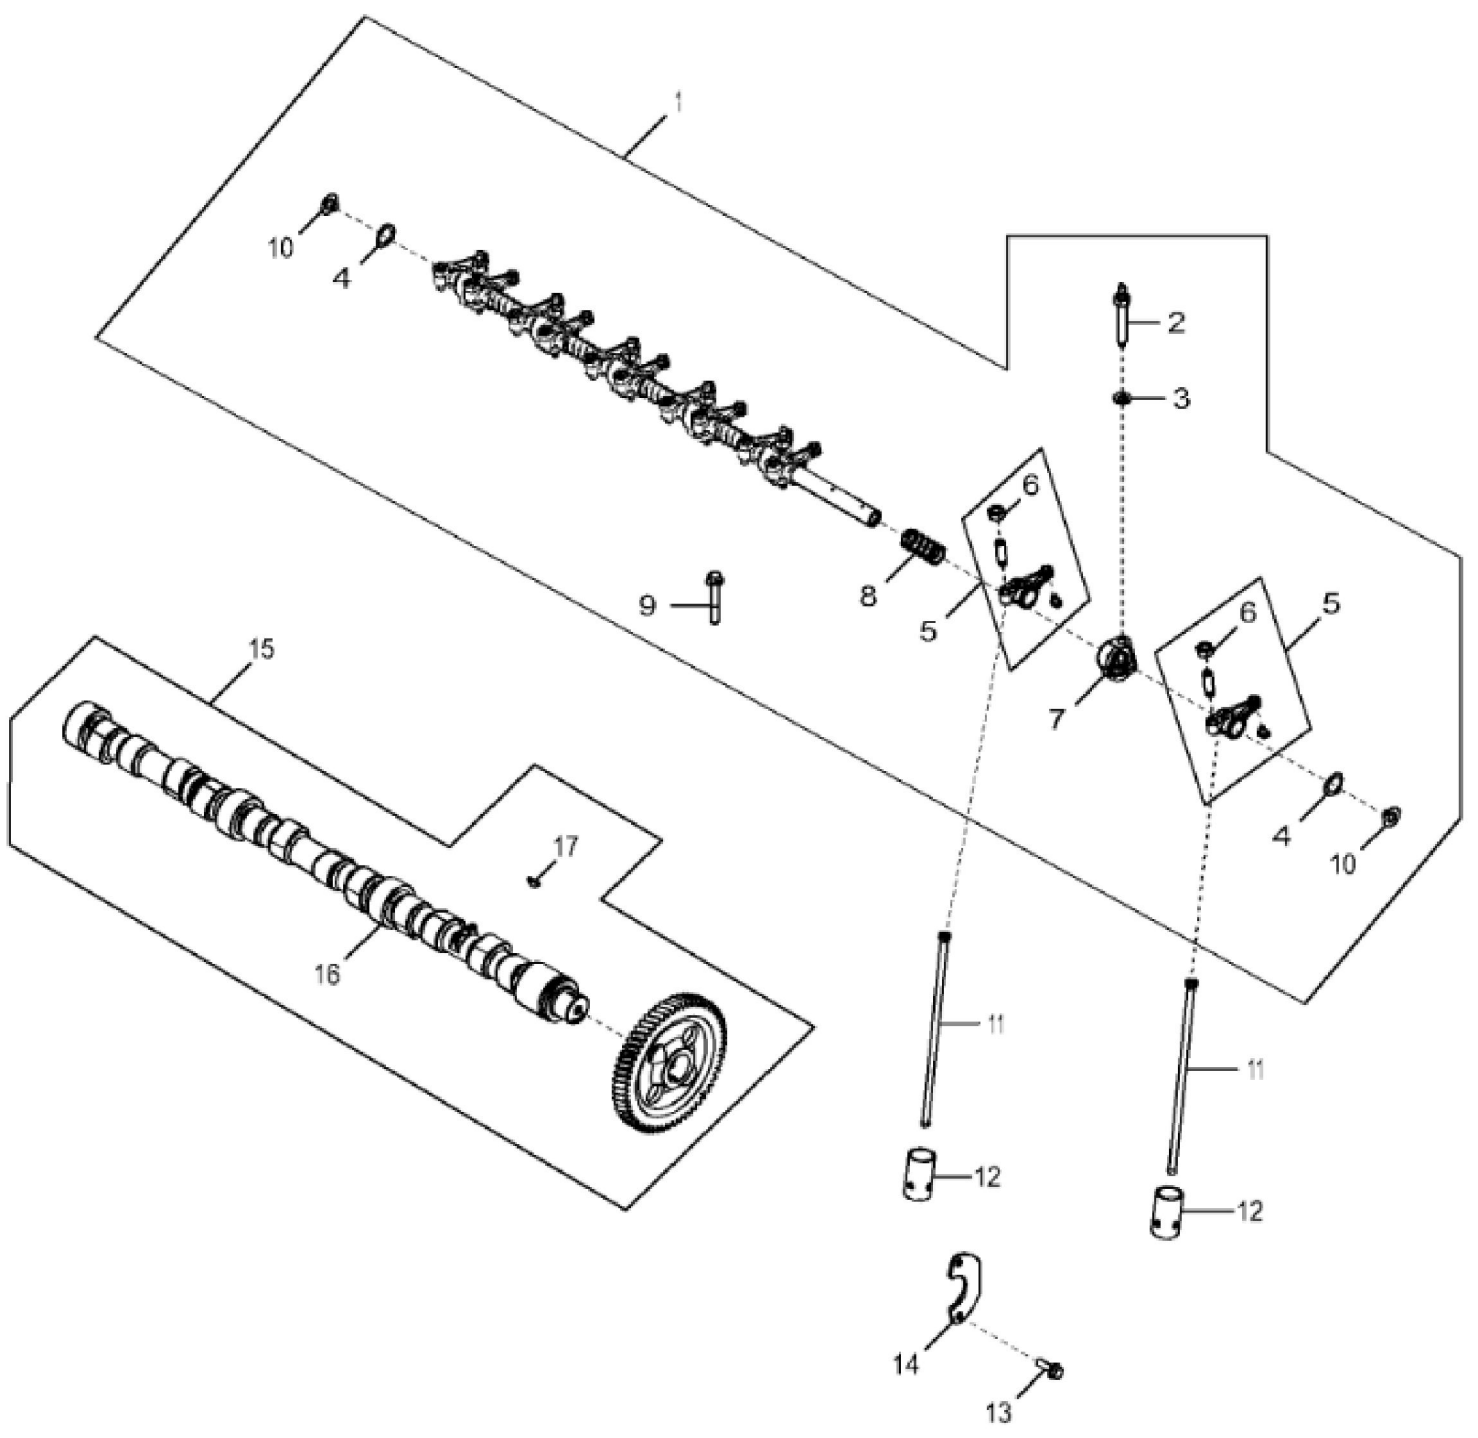

KEY	PART NO.	PART NAME	QTY	REMARKS
1	...	CYLINDER BLOCK	2	MARKED R504850
2	15H584	PIPE PLUG	1	1/2"
3	A120R	DOWEL PIN	4	
4	R131182	ORIFICE	6	
5	T18891	PLUG	2	
6	RE508185	FITTING	2	
7	U13639	O-RING	1	
8	R132186	BEARING CAP	1	SUB FOR R114240
9	R535005	CAP SCREW	14	SUB FOR T23474 AND RE546403
10	R114241	BEARING CAP	6	
11	15H695	PIPE PLUG	1	3/8", SUB FOR 15H623
12	R97185	O-RING	1	
13	D2361R	BALL	1	
14	B153R	DOWEL PIN	2	
15	R121043	VALVE	1	
16	R111137	SPRING	1	
17	RE505501	BLEED VALVE	1	
18	R131425	COMPRESSION SPRING	1	
19	R119874	BUSHING	1	
20	R116466	PLUG	1	
21	RE42713	PIPE PLUG	7	SUB FOR RE71255
22	RE507807	PIPE PLUG	1	

KEY	PART NO.	PART NAME	QTY	REMARKS
1	RE505921	CRANKSHAFT	1	MARKED R503470; ALSO ORDER RE537070 AND RE537071
1	SE501655	CRANKSHAFT REMAN	1	(With Bearings) REMAN FOR RE505921
2	R505609	SHAFT KEY	1	LGTH = 18.5 mm
3	R120631	GEAR	1	Z = 30
4	R48685	DOWEL PIN	1	SUB FOR A120R
5	R135918	BOLT	6	
6	RE65165	BEARING KIT	6	STD, Kit, R123561 AND R123562
6	RE65911	BEARING	AR	US = 0.254 mm, Kit, R130576 AND R130577
7	RE65168	BEARING KIT	1	STD, Kit, R123564 AND R123563
7	RE65912	THRUST BEARING	AR	US = 0.254 mm, Kit, R130574 AND R130575

KEY	PART NO.	PART NAME	QTY	REMARKS
1	RE536083	PISTON-LINER KIT	6	SUB FOR RE527843
2	AR65507	O-RING KIT	1	
3	RE507852	PISTON RING KIT	1	
4	R54114	SNAP RING	12	
5	R502755	PISTON PIN	6	
6	RE65908	BEARING	6	
7	RE500608	CONNECTING ROD	6	
7	SE501094	CONNECTING ROD REMAN	AR	REMAN FOR RE500608
8	R114082	BUSHING	1	
9	R501124	SCREW	2	