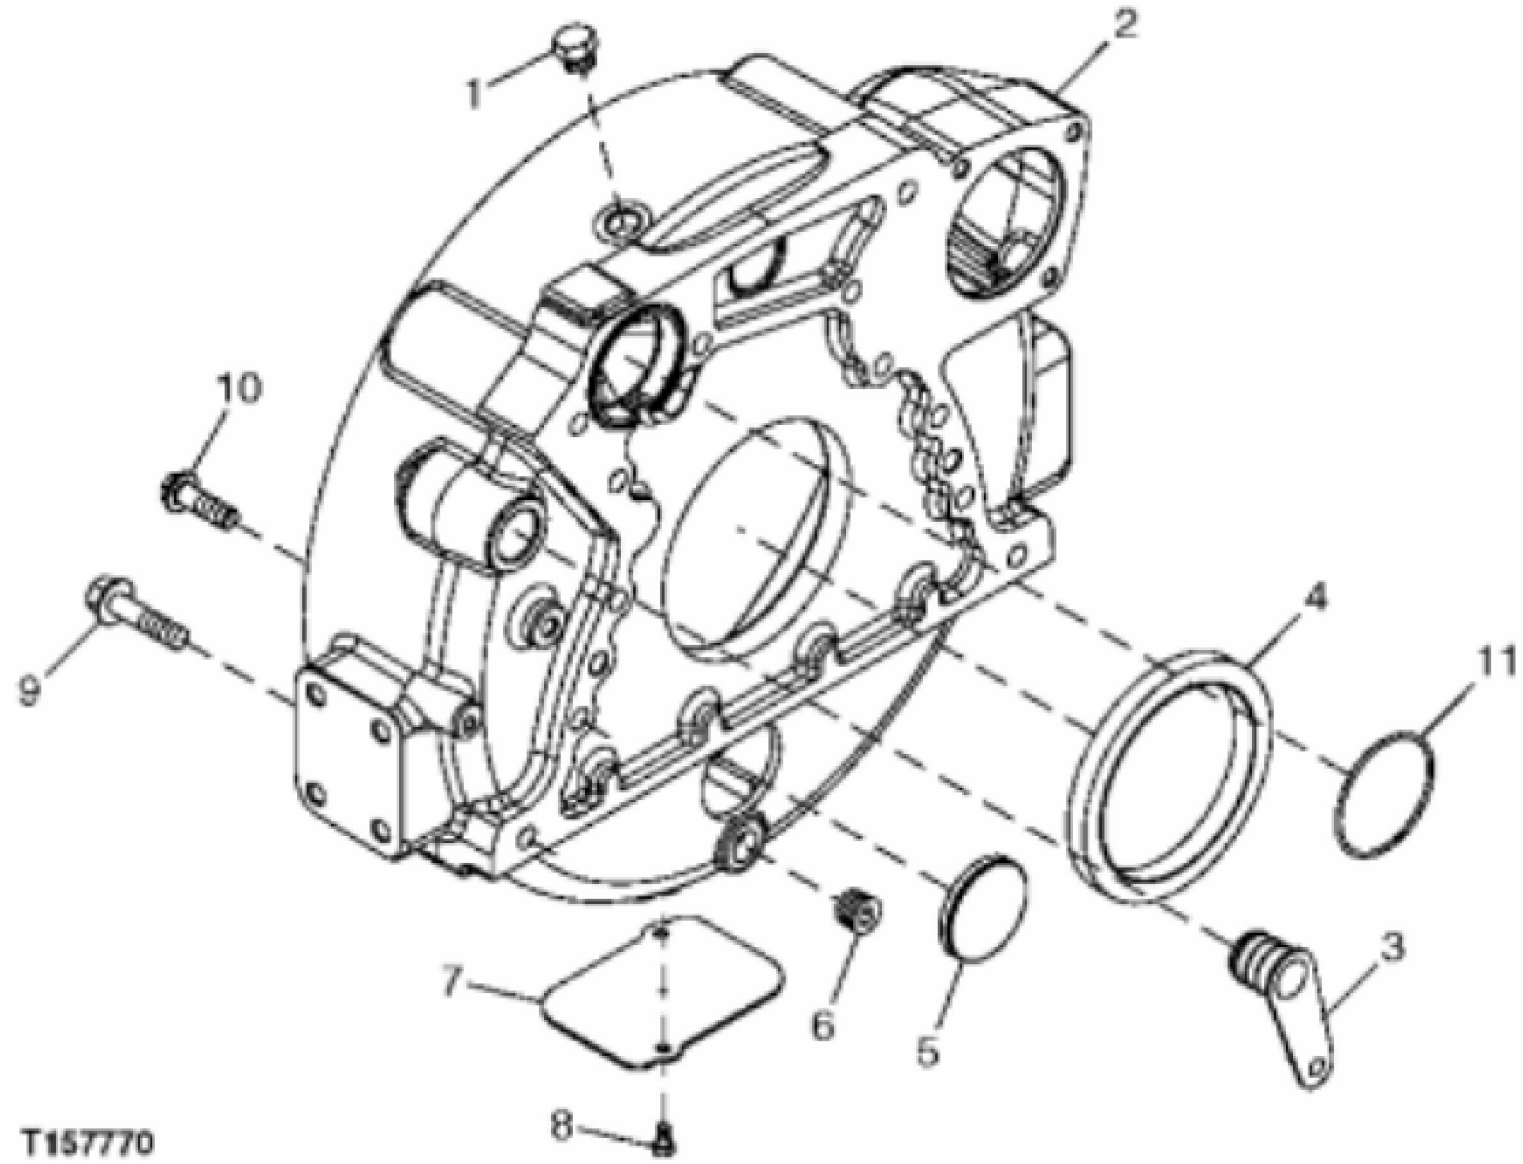

TP53437

1299 OIL FILLER NECK COVER

KEY	PART NO.	PART NAME	QTY	REMARKS	
1	RE67238	SCREW	4	M8 X 20	
2	R116296	COVER	2		
3	R136495	GASKET	2		

<https://www.ebooklibonline.com>

Hello dear friend!

Thank you very much for reading.

Enter the link into your browser.

The full manual is available for immediate download.

<https://www.ebooklibonline.com>

RE 59697PCDD01

1306 CRANKSHAFT PULLEY

KEY	PART NO.	PART NAME	QTY	REMARKS	
1	R133295	PULLEY	1		

Thank you so much for reading

T157770

KEY	PART NO.	PART NAME	QTY	Engine Serial No.	REMARKS
1	R39112	FITTING	AR		
2	R132006	HOUSING	1	____-867794	(SUB R503451 AND R61467)
2	R503451	HOUSING	1	867795-____	(ALSO ORDER R61467)
2	R503452	HOUSING	1		(ALSO ORDER R61467)
3	R131769	PLUG	1		
4	RE44574	SEAL	1		
5	T13518	PLUG	AR		
6	RE57836	PIPE PLUG	AR		12.700 mm (1/2"), (SUB FOR 15H624)
7	R121039	PLATE	1		
8	19M7923	CAP SCREW	2		M6 X 12
9	19M8306	SCREW	4		M12 X 50
10	R135918	BOLT	8		
11	R61467	O-RING	1	867795-____	