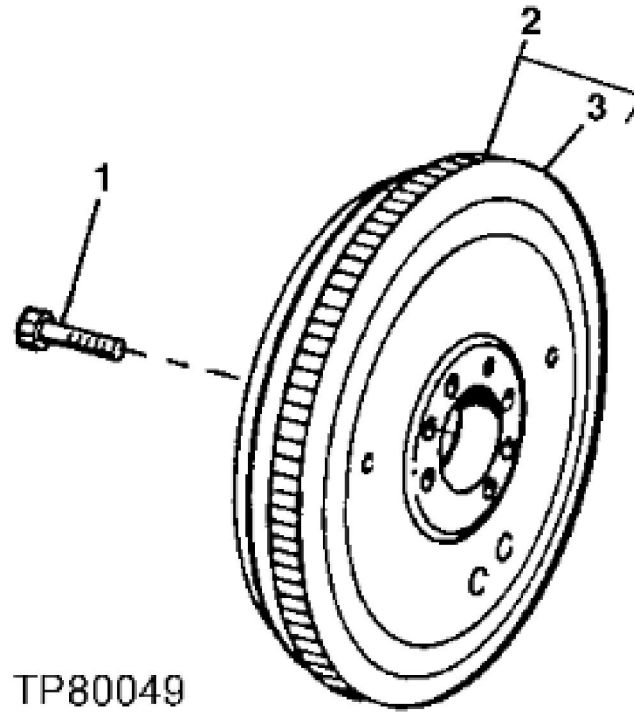

TP53437

1299 OIL FILLER NECK COVER

KEY	PART NO.	PART NAME	QTY	REMARKS	
1	RE67238	SCREW	4	M8 X 20	
2	R116296	COVER	2		
3	R136495	GASKET	2		

<https://www.ebooklibonline.com>

Hello dear friend!

Thank you very much for reading.

Enter the link into your browser.

The full manual is available for immediate download.

<https://www.ebooklibonline.com>

RE 59697PCDD01

1306 CRANKSHAFT PULLEY

KEY	PART NO.	PART NAME	QTY	REMARKS	
1	R133295	PULLEY	1		

Thank you so much for reading

T157770

KEY	PART NO.	PART NAME	QTY	Engine Serial No.	REMARKS
1	R39112	FITTING	AR		
2	R132006	HOUSING	1	____-867794	(SUB R503451 AND R61467)
2	R503451	HOUSING	1	867795-____	(ALSO ORDER R61467)
2	R503452	HOUSING	1		(ALSO ORDER R61467)
3	R131769	PLUG	1		
4	RE44574	SEAL	1		
5	T13518	PLUG	AR		
6	RE57836	PIPE PLUG	AR		12.700 mm (1/2"), (SUB FOR 15H624)
7	R121039	PLATE	1		
8	19M7923	CAP SCREW	2		M6 X 12
9	19M8306	SCREW	4		M12 X 50
10	R135918	BOLT	8		
11	R61467	O-RING	1	867795-____	