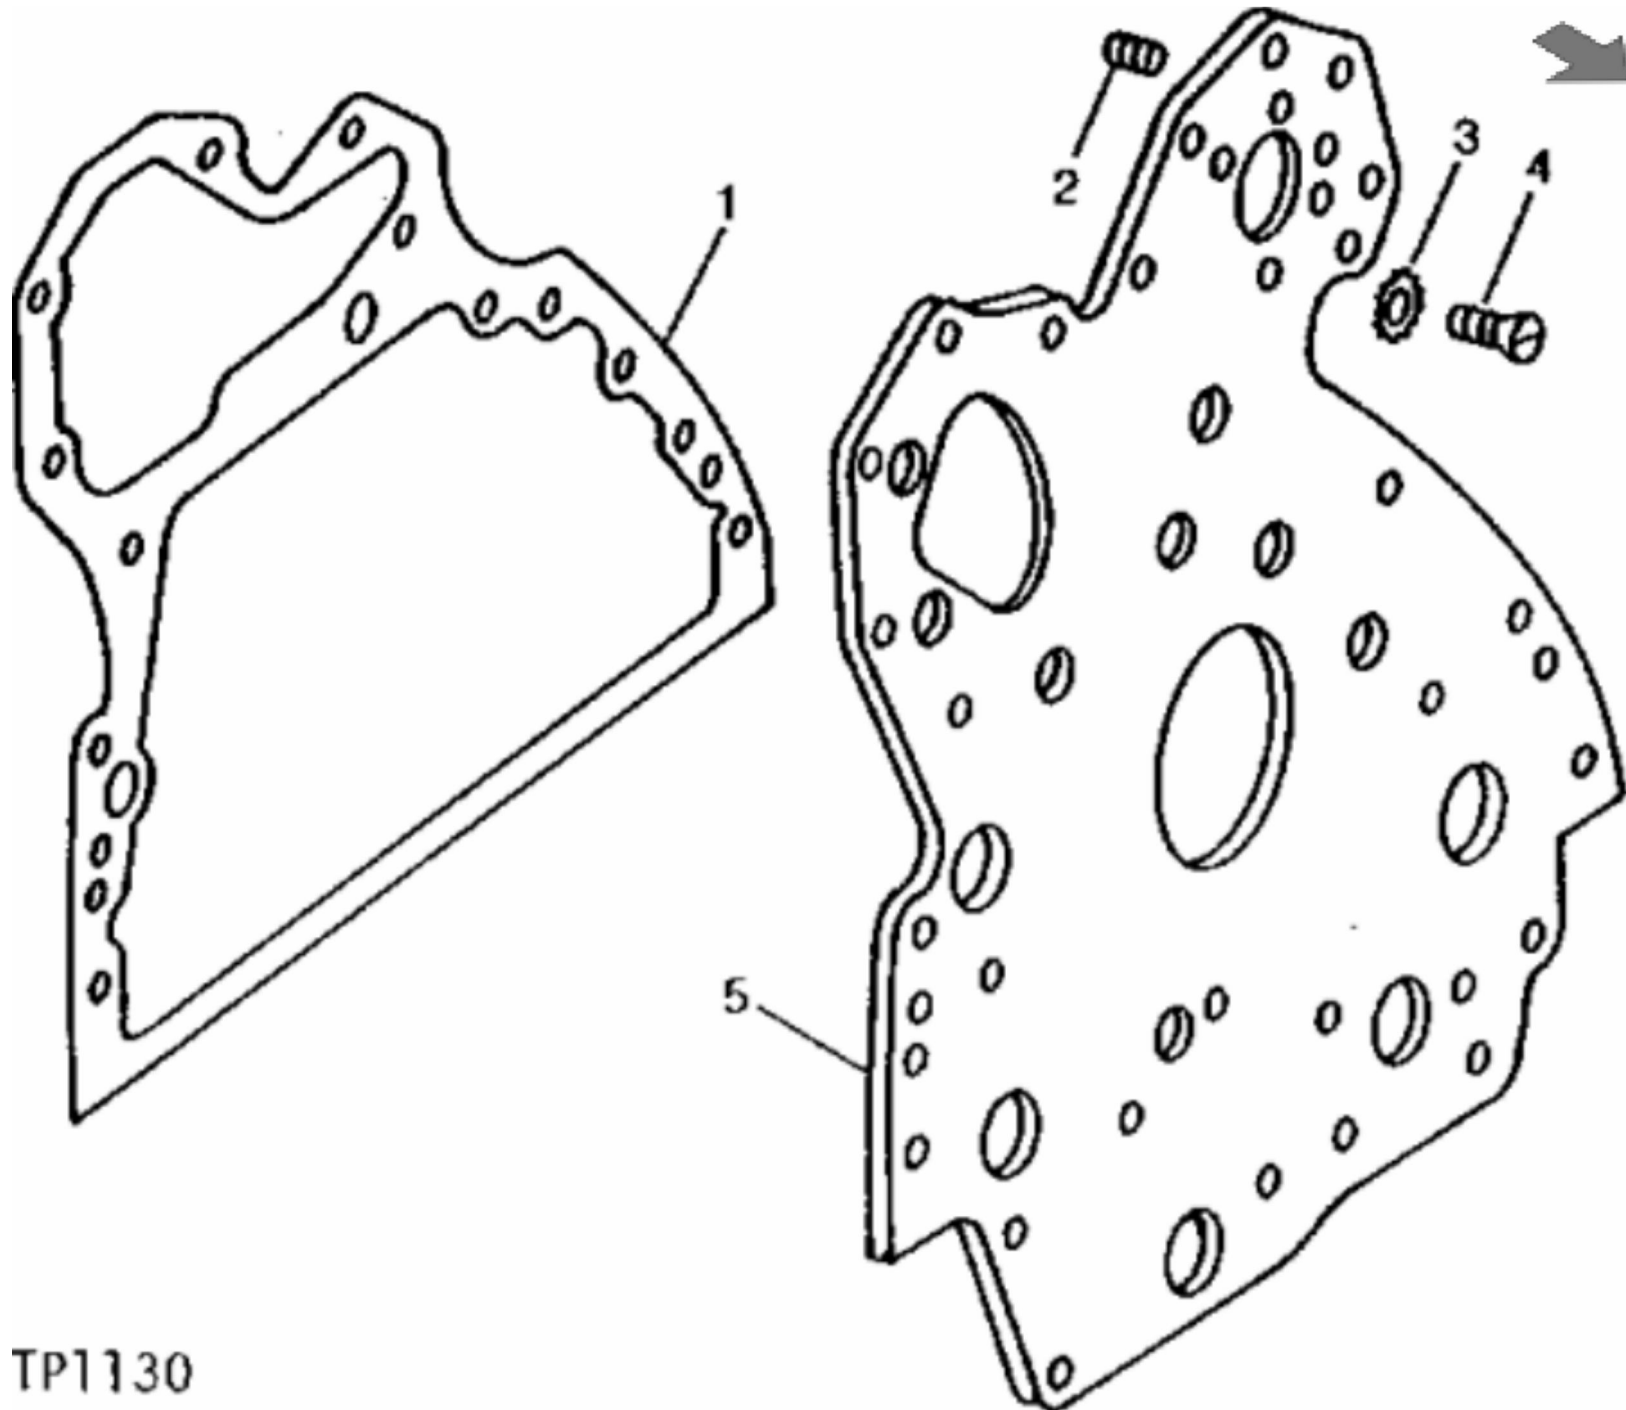

John Deere > Construction And Forestry > EXCAVATOR > 690ELC - EXCAVATOR > 690ELC Excavator > 04 ENGINE 4 6068TDW07, 6068TDW56 > 0404 CYLINDER BLOCK 6068TDW07, 6068TDW56
6068TDW07, 6068TDW56 > ST296203 - BASIC ENGINE OVERHAUL KIT AND REMANUFACTURED ENGINES (- 704568)

KEY	PART NO.	PART NAME	QTY	REMARKS
1	.....	ENGINE OVERHAUL KIT	1	BASIC ENGINE OVERHAUL KIT (WITH STANDARD PISTONS) (ALSO INCLUDES ENGINE OVERHAUL GASKET KIT) (ORDER ONE KIT PER ENGINE) (AT86991 NO LONGER AVAILABLE), (SUB RE61614)
1	RE61614	ENGINE OVERHAUL KIT	1	BASIC ENGINE OVERHAUL KIT (WITH STANDARD PISTONS) (ALSO INCLUDES ENGINE OVERHAUL GASKET KIT) (ORDER ONE KIT PER ENGINE), (INCLUDES (12) R54114)
1	SE500237	BASIC DIESEL ENGINE REMAN	1	(T06068TDW07)
1	RE47645	DIESEL ENGINE	1	
1	SE500238	DIESEL ENGINE REMAN	1	(T06068TDW07) (REMAN FOR RE47645)
1	SE501062	COMPLETE BLOCK ASSY REMAN	1	(T06068TDW07)

TP1130