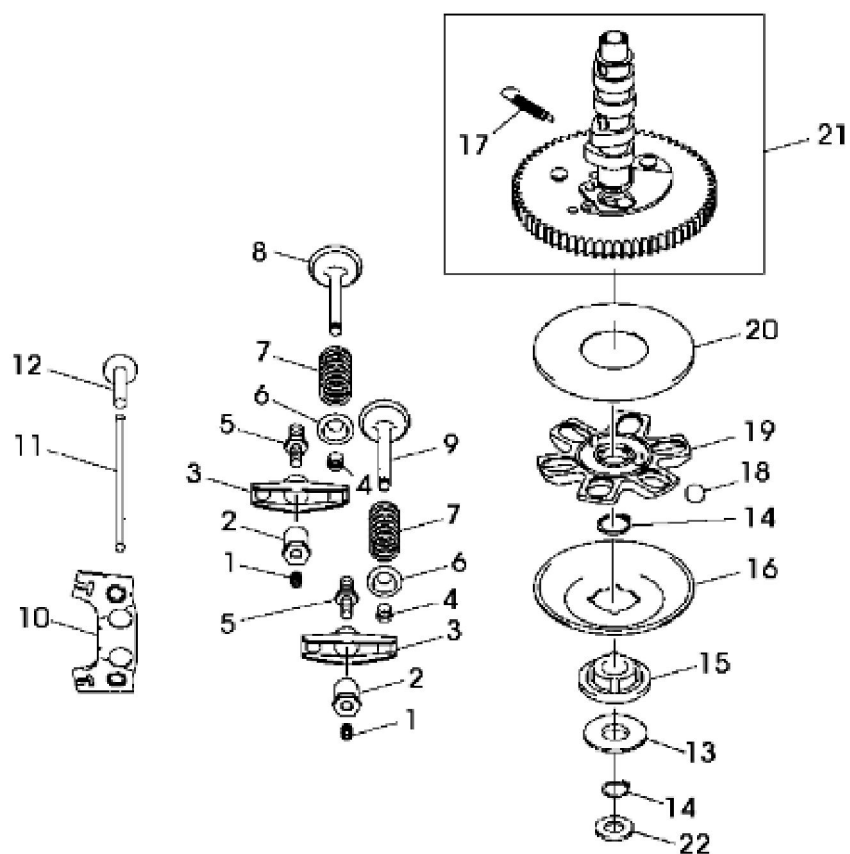

KEY	PART NO.	PART NAME	QTY	REMARKS
1	M141350	FILTER ELEMENT	1	ORDER MIA11393; Breather
2	M140222	GASKET	1	USE WITH AM134460
2	MIU11731	GASKET	1	(A); USE WITH MIA10990
3	M140224	COVER	1	USE WITH AM134460
3	MIU11732	COVER	1	(A); USE WITH MIA10990
4	19M7774	SCREW	4	M6 X 12, USE WITH AM134460
4	19M7775	SCREW	4	M6 X 16, (A); USE WITH MIA10990
5	19M8477	CAP SCREW	4	M6 X 40
6	M140218	CASE	2	
7	M140221	GASKET	2	
8	M138394	BOLT	2	NLA; ORDER MIU11322
8	MIU11322	BOLT	2	
9	M138389	SEAL	4	
10	MIU11326	BOLT	18	SUB FOR M138393
11	M138395	STUD	4	NLA; ORDER MIU11736
11	MIU11736	BOLT	4	NLA; ORDER MIU12726
11	MIU12726	STUD	4	
12	M138388	PIN	6	
13	MIA10402	CYLINDER HEAD	1	Cylinder No. 1; SUB FOR AM132473
14	M147908	ENGINE CYLINDER HEAD GASKET	2	
15	M140231	SNAP RING	2	
16	M149282	SEAL	1	
17	M138392	SEAL	1	NLA; ORDER M151774
17	M151774	SEAL	1	
18	M150623	COVER	1	FH680V-AS34
18	MIU11292	COVER	1	FH680V-BS34
19	M140220	GASKET	1	
20	21M7244	SCREW	1	M4 X 8
21	M140223	PLATE	1	
22	M140229	VALVE	1	
23	M150948	SEAL	1	
24	M127431	ADAPTER FITTING	1	
25	AM133930	CRANKCASE	1	
26	AM135296	CYLINDER HEAD	1	Cylinder No. 2
27	M147276	VALVE	1	

KEY	PART NO.	PART NAME	QTY	REMARKS	
..	MIA11393	COVER KIT	1	Includes Part Marked (A)	

Suggest:

For more complete manuals. Please go to the home page.

<https://www.ebooklibonline.com>

If the above button click is invalid. Please download this document first, and then click the above link to download the complete manual.

Thank you so much for reading

MP26225

KEY	PART NO.	PART NAME	QTY	REMARKS	
1	AM128738	PISTON RING KIT	2	STD (SUB FOR AM132025)	
1	AM132069	PISTON RING KIT	1	0.50 MM (0.020") OS	
2	M138398	SNAP RING	4	(SUB FOR M140233)	
3	M138397	PISTON PIN	2		
4	M143319	PISTON	2	STD	
4	M146875	PISTON	1	0.50 MM (0.020") OS	
5	M146763	BOLT	4		
6	MIA10804	CONNECTING ROD	2	(SUB FOR AM132025)	
7	AM133965	CRANKSHAFT	1		