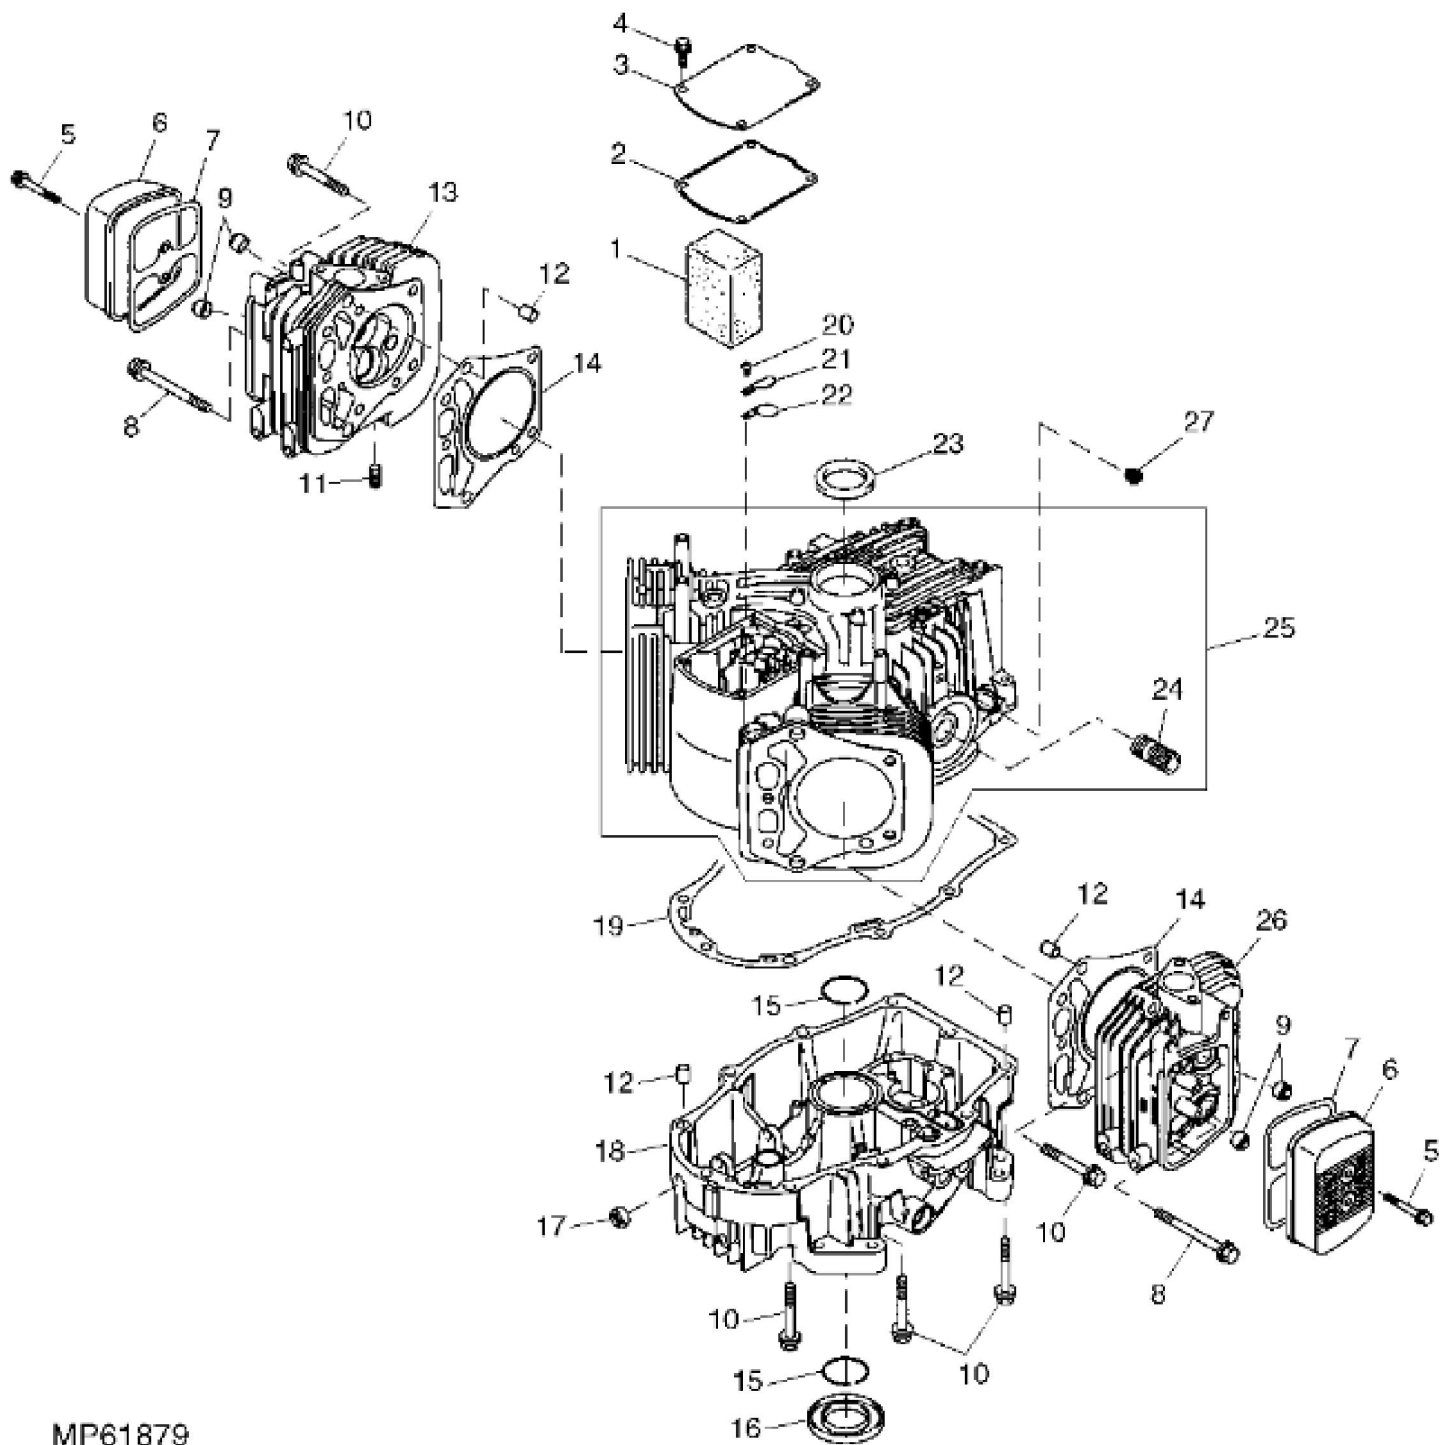

MP61879

KEY	PART NO.	PART NAME	QTY	REMARKS
1	M141350	FILTER ELEMENT	1	ORDER MIA11393; Breather
2	M140222	GASKET	1	USE WITH AM134460
2	MIU11731	GASKET	1	(A); USE WITH MIA10990
3	M140224	COVER	1	USE WITH AM134460
3	MIU11732	COVER	1	(A); USE WITH MIA10990
4	19M7774	SCREW	4	M6 X 12, USE WITH AM134460
4	19M7775	SCREW	4	M6 X 16, (A); USE WITH MIA10990
5	19M8477	CAP SCREW	4	M6 X 40
6	M140218	CASE	2	
7	M140221	GASKET	2	
8	M138394	BOLT	2	NLA; ORDER MIU11322
8	MIU11322	BOLT	2	
9	M138389	SEAL	4	
10	MIU11326	BOLT	18	SUB FOR M138393
11	M138395	STUD	4	NLA; ORDER MIU11736
11	MIU11736	BOLT	4	NLA; ORDER MIU12726
11	MIU12726	STUD	4	
12	M138388	PIN	6	
13	MIA10402	CYLINDER HEAD	1	Cylinder No. 1; SUB FOR AM132473
14	M147908	ENGINE CYLINDER HEAD GASKET	2	
15	M140231	SNAP RING	2	
16	M149282	SEAL	1	
17	M138392	SEAL	1	NLA; ORDER M151774
17	M151774	SEAL	1	
18	M150623	COVER	1	FH680V-AS34
18	MIU11292	COVER	1	FH680V-BS34
19	M140220	GASKET	1	
20	21M7244	SCREW	1	M4 X 8
21	M140223	PLATE	1	
22	M140229	VALVE	1	
23	M150948	SEAL	1	
24	M127431	ADAPTER FITTING	1	
25	AM133930	CRANKCASE	1	
26	AM135296	CYLINDER HEAD	1	Cylinder No. 2
27	M147276	VALVE	1