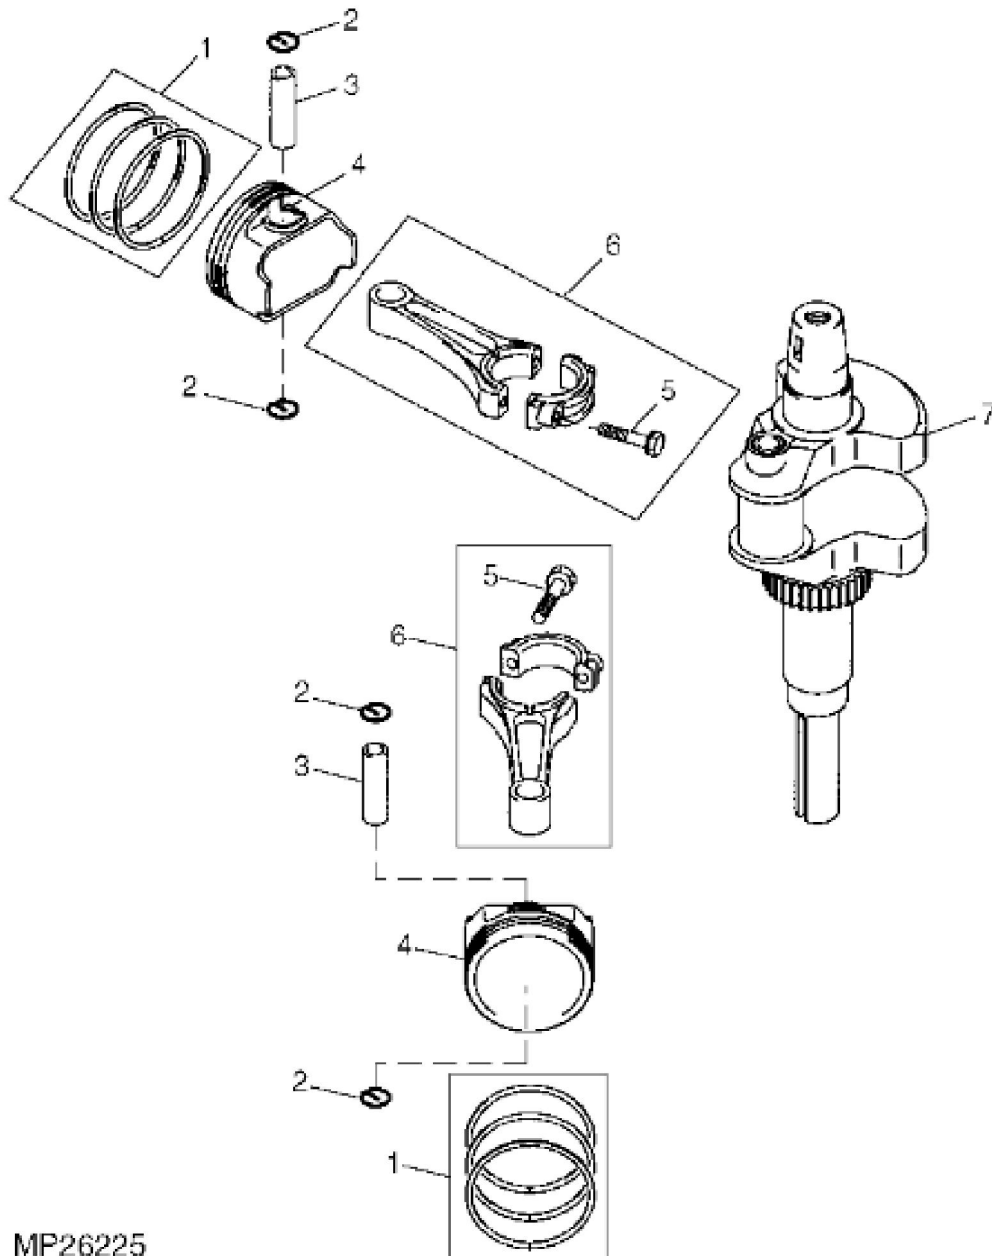

KEY	PART NO.	PART NAME	QTY	REMARKS
1	M141350	FILTER ELEMENT	1	ORDER MIA11393; Breather
2	M140222	GASKET	1	USE WITH AM134460
2	MIU11731	GASKET	1	(A); USE WITH MIA10990
3	M140224	COVER	1	USE WITH AM134460
3	MIU11732	COVER	1	(A); USE WITH MIA10990
4	19M7774	SCREW	4	M6 X 12, USE WITH AM134460
4	19M7775	SCREW	4	M6 X 16, (A); USE WITH MIA10990
5	19M8477	CAP SCREW	4	M6 X 40
6	M140218	CASE	2	
7	M140221	GASKET	2	
8	M138394	BOLT	2	NLA; ORDER MIU11322
8	MIU11322	BOLT	2	
9	M138389	SEAL	4	
10	MIU11326	BOLT	18	SUB FOR M138393
11	M138395	STUD	4	NLA; ORDER MIU11736
11	MIU11736	BOLT	4	NLA; ORDER MIU12726
11	MIU12726	STUD	4	
12	M138388	PIN	6	
13	MIA10402	CYLINDER HEAD	1	Cylinder No. 1; SUB FOR AM132473
14	M147908	ENGINE CYLINDER HEAD GASKET	2	
15	M140231	SNAP RING	2	
16	M149282	SEAL	1	
17	M138392	SEAL	1	NLA; ORDER M151774
17	M151774	SEAL	1	
18	M150623	COVER	1	FH680V-AS34
18	MIU11292	COVER	1	FH680V-BS34
19	M140220	GASKET	1	
20	21M7244	SCREW	1	M4 X 8
21	M140223	PLATE	1	
22	M140229	VALVE	1	
23	M150948	SEAL	1	
24	M127431	ADAPTER FITTING	1	
25	AM133930	CRANKCASE	1	
26	AM135296	CYLINDER HEAD	1	Cylinder No. 2
27	M147276	VALVE	1	

KEY	PART NO.	PART NAME	QTY	REMARKS	
..	MIA11393	COVER KIT	1	Includes Part Marked (A)	

Suggest:

For more complete manuals. Please go to the home page.

<https://www.ebooklibonline.com>

If the above button click is invalid. Please download this document first, and then click the above link to download the complete manual.

Thank you so much for reading

MP26225

KEY	PART NO.	PART NAME	QTY	REMARKS	
1	AM128738	PISTON RING KIT	2	STD (SUB FOR AM132025)	
1	AM132069	PISTON RING KIT	1	0.50 MM (0.020") OS	
2	M138398	SNAP RING	4	(SUB FOR M140233)	
3	M138397	PISTON PIN	2		
4	M143319	PISTON	2	STD	
4	M146875	PISTON	1	0.50 MM (0.020") OS	
5	M146763	BOLT	4		
6	MIA10804	CONNECTING ROD	2	(SUB FOR AM132025)	
7	AM133965	CRANKSHAFT	1		