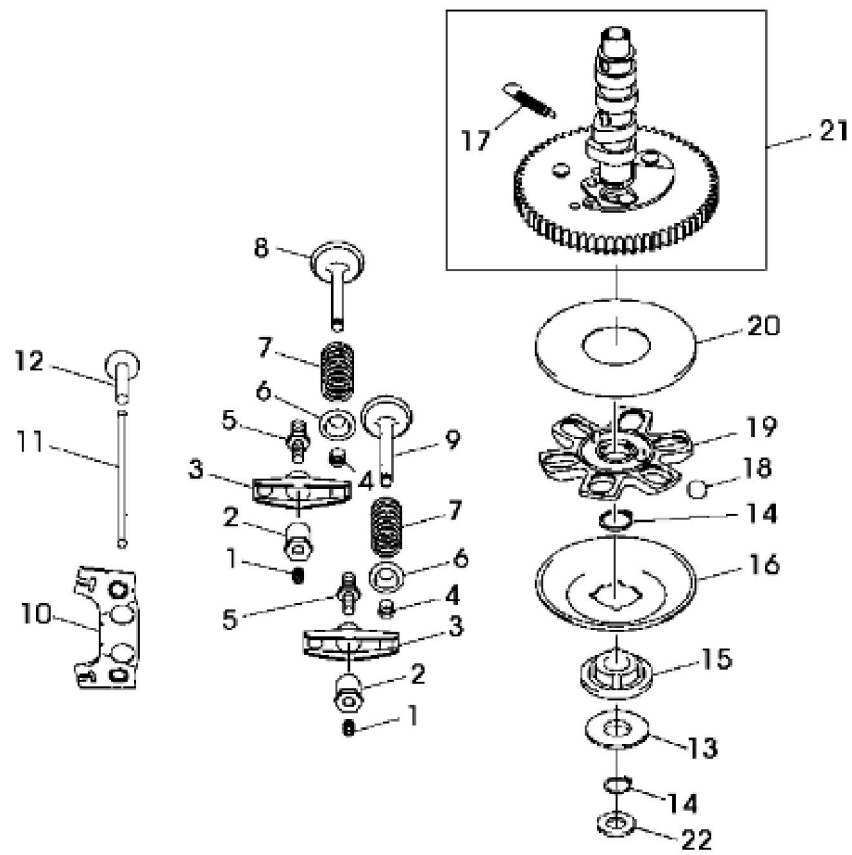

MP26225

KEY	PART NO.	PART NAME	QTY	REMARKS	
1	AM128738	PISTON RING KIT	2	STD	
1	AM132069	PISTON RING KIT	AR	0.50 MM (0.020") OS	
2	M138398	SNAP RING	4	(SUB FOR M140233)	
3	M138397	PISTON PIN	2		
4	M143319	PISTON	2	STD	
4	M146875	PISTON	AR	0.50 MM (0.020") OS	
5	M147310	BOLT	2	SUB FOR PT12040	
5	M146763	BOLT	4	(USE WITH MIA10990 AND MIA10964)	
6	AM128740	CONNECTING ROD	2		
6	MIA10804	CONNECTING ROD	2	(USE WITH MIA10990 AND MIA10964)	
7	AM132429	CRANKSHAFT	1	(SUB FOR AM132335, THIS APPLICATION)	
7	AM133965	CRANKSHAFT	1	(USE WITH MIA10990)	
7	AM133931	CRANKSHAFT	1	(INCLUDES (4) M146763) (USE WITH MIA10964)	

**Thank you so much for reading**

PU00581

KEY	PART NO.	PART NAME	QTY	REMARKS
1	M138410	SCREW	4	
2	M92891	NUT	4	
3	M146876	ROCKER ARM	4	
4	M118845	RETAINER	8	
5	M146881	BOLT	4	
6	M138401	RETAINER	4	
7	M140241	SPRING	4	
8	M140234	INTAKE VALVE	2	
9	M147596	EXHAUST VALVE	2	
10	M146877	GUIDE	2	
11	M146879	PUSH ROD	4	
12	M138403	TAPPET	4	
13	M138415	WASHER	1	
13	M146882	WASHER	1	(USE WITH MIA10964)
14	M138411	SNAP RING	2	NLA; ORDER MIU14000
14	MIU14000	SNAP RING	2	
15	MIU10708	SLEEVE	1	NLA; ORDER MIU13044; SUB FOR M138408 OR M149875
15	MIU13044	SLEEVE	1	
16	M146880	PLATE	1	(SUB FOR M138406)
17	M138413	EXTENSION SPRING	1	
18	MIU10971	BALL BEARING	6	(SUB FOR M138412)
19	M140238	GUIDE	1	
20	M140240	PLATE	1	
21	AM130638	CAMSHAFT	1	(SUB MIA10793) (ALSO ORDER M146882 AND MIU11231)
21	MIA10793	CAMSHAFT	1	(USE WITH MIA10964)
22	MIU11231	WASHER	1	(USE WITH MIA10964)