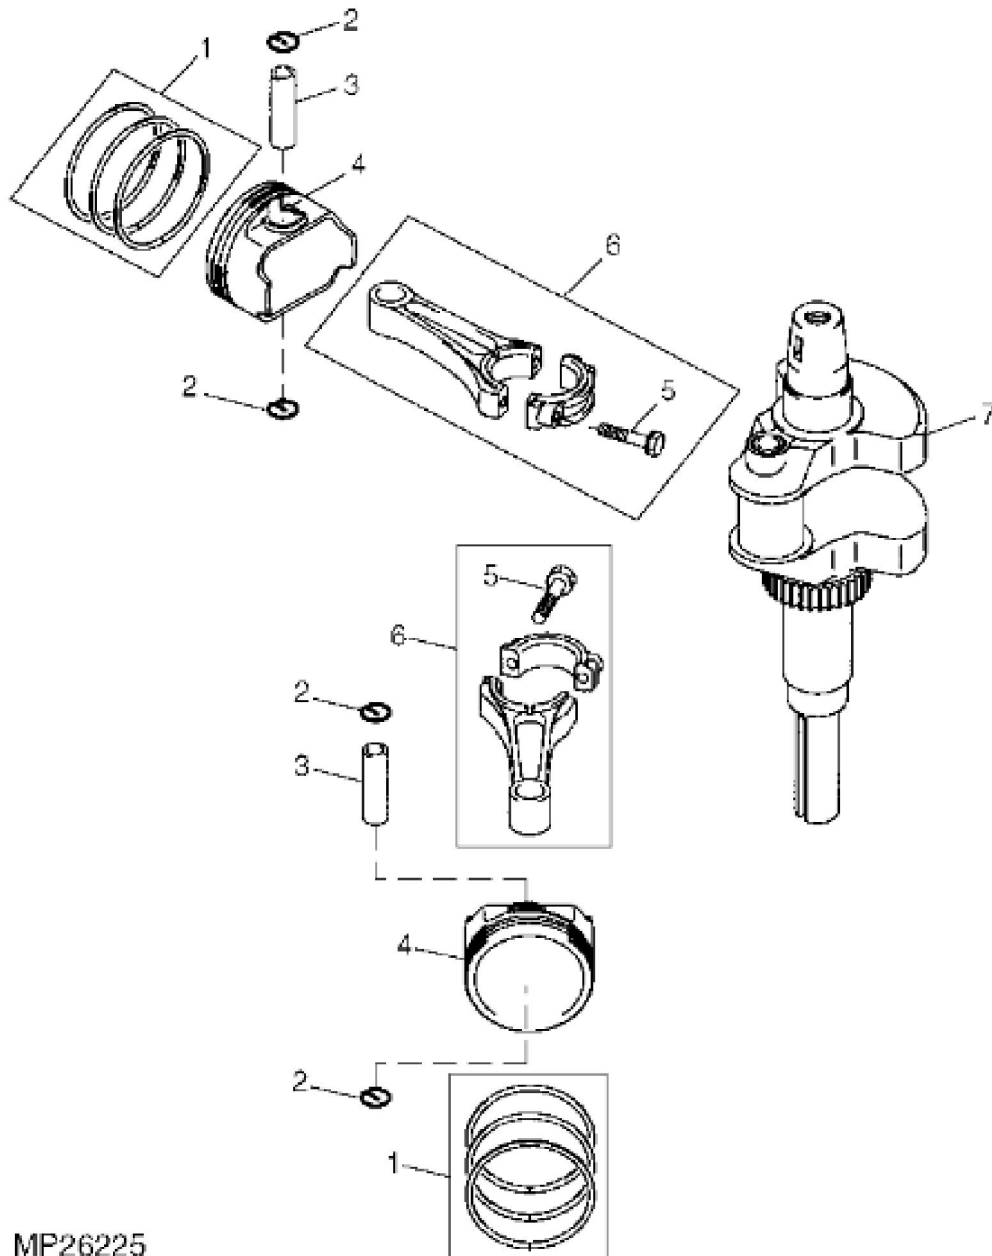

KEY	PART NO.	PART NAME	QTY	REMARKS	
25	AM133930	CRANKCASE	1	USE WITH MIA10990	
25	MIA10962	CRANKCASE	1	USE WITH MIA10964	
26	19H1906	CAP SCREW	3	5/16" X 1-1/2", SUB FOR D14147	
26	03H1825	BOLT	1	5/16" X 1-1/2", RH; Rear	
27	24H1887	WASHER	3	11/32" X 1" X 0.134", USE WITH D14147; SUB FOR D24033	
28	M63277	LOCK NUT	4		
29	M150948	SEAL	1	USE WITH MIA10964	
..	AM132635	GASOLINE ENGINE	1	ORDER MIA10964; FH680V-BS16	
..	MIA10990	SHORT BLOCK ASSEMBLY	1	SUB FOR MIA10991 OR AM132506	
..	MIA11393	COVER KIT	1	Includes Part Marked (A)	
..	MIA10964	SHORT BLOCK ASSEMBLY	1		

**Thank you so much for reading**

PU00581

KEY	PART NO.	PART NAME	QTY	REMARKS
1	M138410	SCREW	4	
2	M92891	NUT	4	
3	M146876	ROCKER ARM	4	
4	M118845	RETAINER	8	
5	M146881	BOLT	4	
6	M138401	RETAINER	4	
7	M140241	SPRING	4	
8	M140234	INTAKE VALVE	2	
9	M147596	EXHAUST VALVE	2	
10	M146877	GUIDE	2	
11	M146879	PUSH ROD	4	
12	M138403	TAPPET	4	
13	M138415	WASHER	1	
13	M146882	WASHER	1	(USE WITH MIA10964)
14	M138411	SNAP RING	2	NLA; ORDER MIU14000
14	MIU14000	SNAP RING	2	
15	MIU10708	SLEEVE	1	NLA; ORDER MIU13044; SUB FOR M138408 OR M149875
15	MIU13044	SLEEVE	1	
16	M146880	PLATE	1	(SUB FOR M138406)
17	M138413	EXTENSION SPRING	1	
18	MIU10971	BALL BEARING	6	(SUB FOR M138412)
19	M140238	GUIDE	1	
20	M140240	PLATE	1	
21	AM130638	CAMSHAFT	1	(SUB MIA10793) (ALSO ORDER M146882 AND MIU11231)
21	MIA10793	CAMSHAFT	1	(USE WITH MIA10964)
22	MIU11231	WASHER	1	(USE WITH MIA10964)