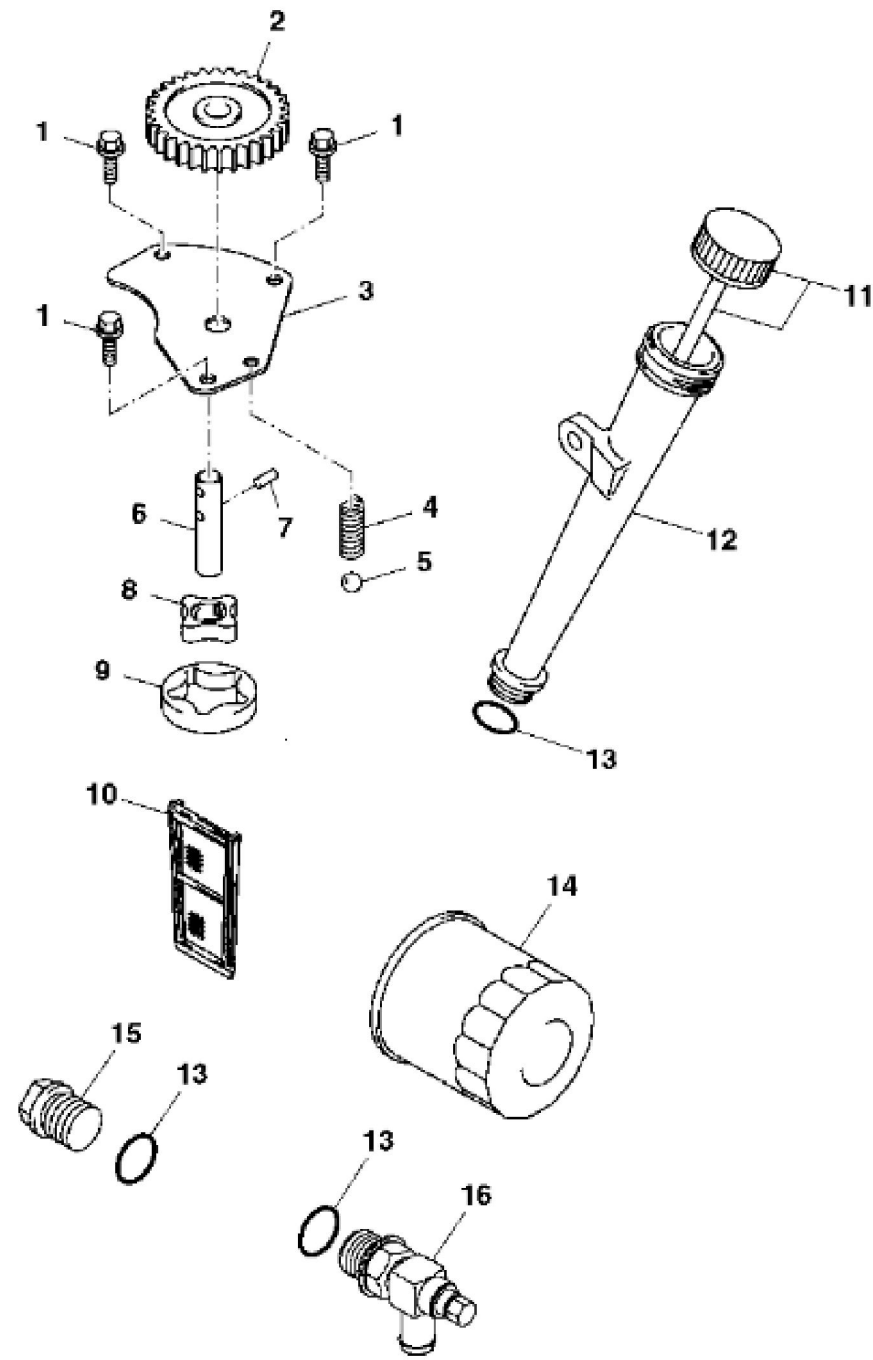

MP26225

KEY	PART NO.	PART NAME	QTY	REMARKS	
1	AM128738	PISTON RING KIT	2	STD	
1	AM132069	PISTON RING KIT	AR	0.50 MM (0.020") OS	
2	M138398	SNAP RING	4	(SUB FOR M140233)	
3	M138397	PISTON PIN	2		
4	M143319	PISTON	2	STD	
4	M146875	PISTON	AR	0.50 MM (0.020") OS	
5	M147310	BOLT	2	SUB FOR PT12040	
5	M146763	BOLT	4	(USE WITH MIA10990 AND MIA10964)	
6	AM128740	CONNECTING ROD	2		
6	MIA10804	CONNECTING ROD	2	(USE WITH MIA10990 AND MIA10964)	
7	AM132429	CRANKSHAFT	1	(SUB FOR AM132335, THIS APPLICATION)	
7	AM133965	CRANKSHAFT	1	(USE WITH MIA10990)	
7	AM133931	CRANKSHAFT	1	(INCLUDES (4) M146763) (USE WITH MIA10964)	

**Thank you so much for reading**

PU00581

KEY	PART NO.	PART NAME	QTY	REMARKS
1	M138410	SCREW	4	
2	M92891	NUT	4	
3	M146876	ROCKER ARM	4	
4	M118845	RETAINER	8	
5	M146881	BOLT	4	
6	M138401	RETAINER	4	
7	M140241	SPRING	4	
8	M140234	INTAKE VALVE	2	
9	M147596	EXHAUST VALVE	2	
10	M146877	GUIDE	2	
11	M146879	PUSH ROD	4	
12	M138403	TAPPET	4	
13	M138415	WASHER	1	
13	M146882	WASHER	1	(USE WITH MIA10964)
14	M138411	SNAP RING	2	NLA; ORDER MIU14000
14	MIU14000	SNAP RING	2	
15	MIU10708	SLEEVE	1	NLA; ORDER MIU13044; SUB FOR M138408 OR M149875
15	MIU13044	SLEEVE	1	
16	M146880	PLATE	1	(SUB FOR M138406)
17	M138413	EXTENSION SPRING	1	
18	MIU10971	BALL BEARING	6	(SUB FOR M138412)
19	M140238	GUIDE	1	
20	M140240	PLATE	1	
21	AM130638	CAMSHAFT	1	(SUB MIA10793) (ALSO ORDER M146882 AND MIU11231)
21	MIA10793	CAMSHAFT	1	(USE WITH MIA10964)
22	MIU11231	WASHER	1	(USE WITH MIA10964)