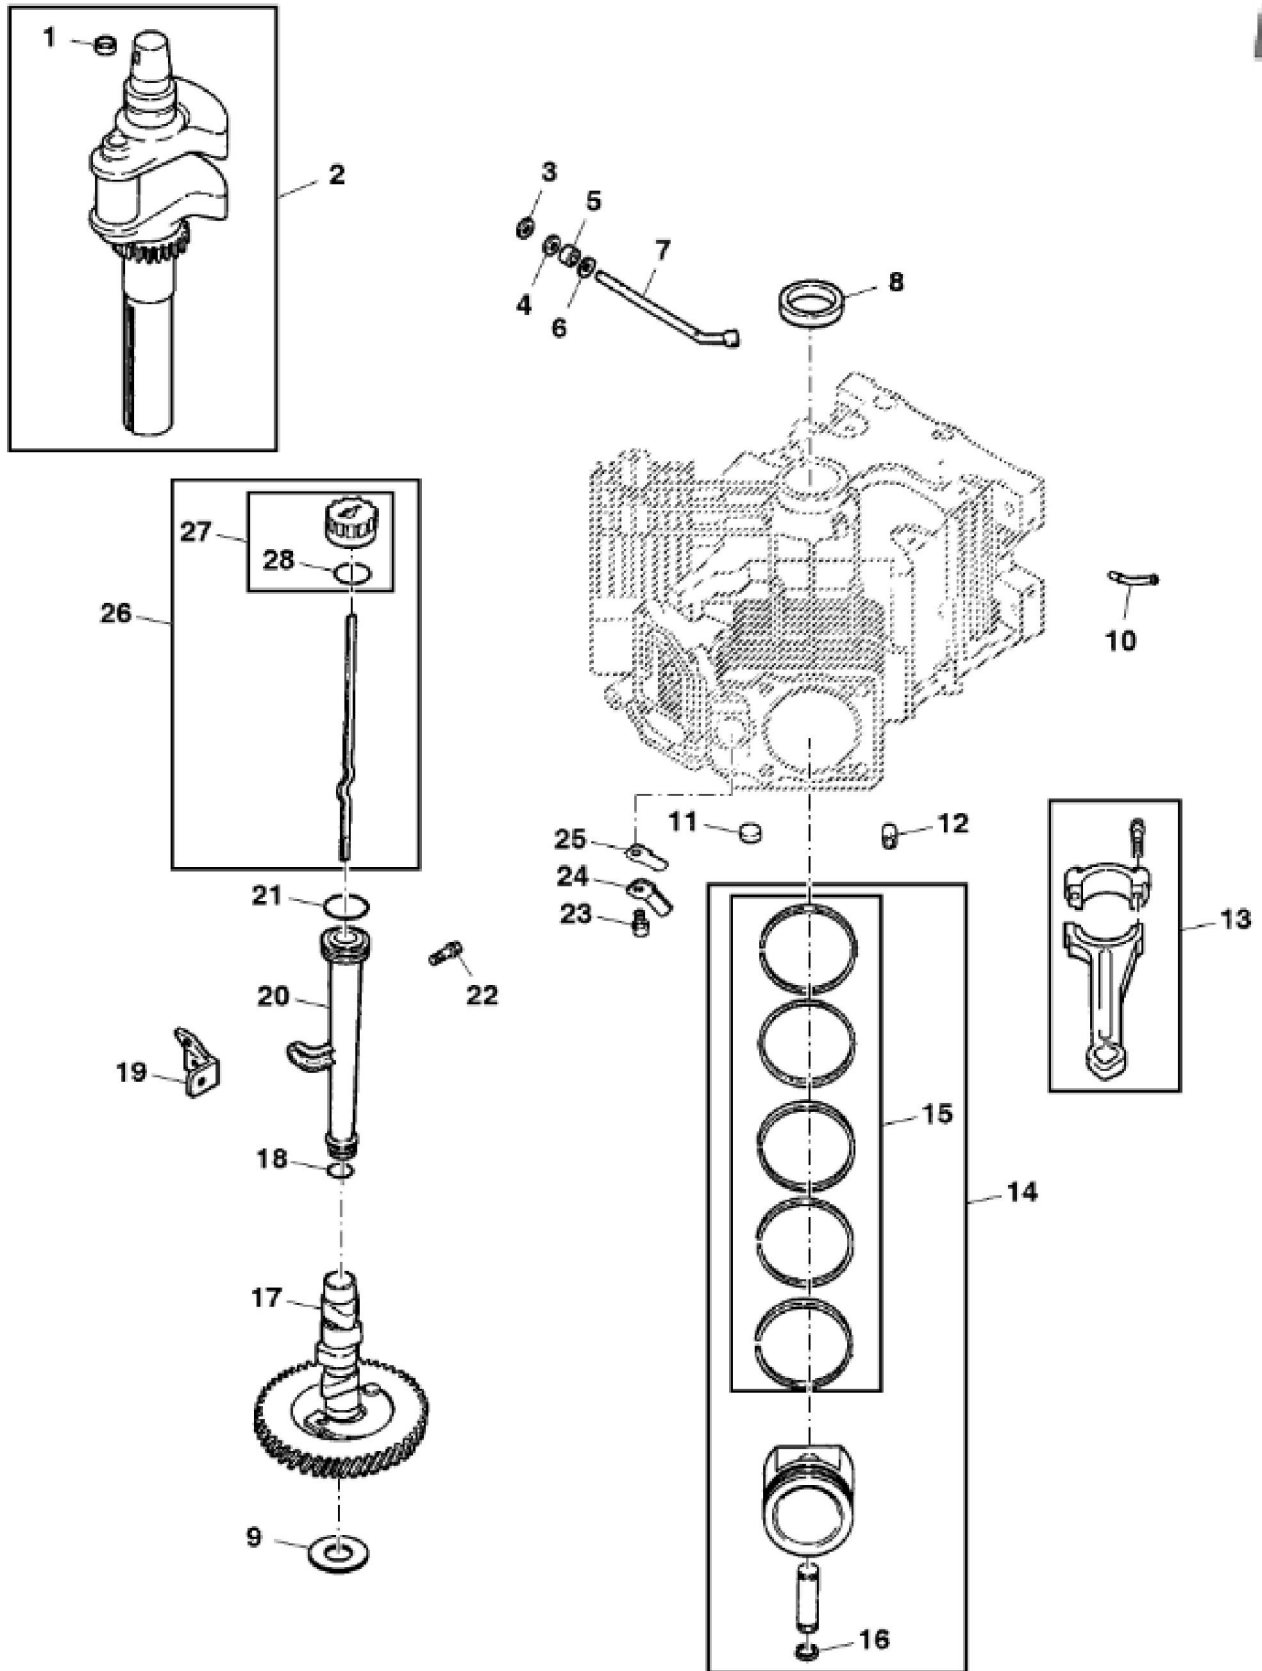

KEY	PART NO.	PART NAME	QTY	REMARKS
29	AM126265	SEPARATOR KIT	1	ORDER MIA12725; Breather Separator
30	M134912	STRAP	1	ORDER MIA12725
31	MIU14033	SCREW	2	
32	M134913	BRACKET	1	
33	M134914	SPACER	1	
34	M143944	NUT	4	
35	M143943	WASHER	8	
36	M143942	STUD	8	
37	MIU11933	SLEEVE	1	
38	MIU13214	HOSE CLAMP	1	
39	MIU13213	CLIP	1	
40	MIU13211	BRACKET	1	
41	37M7091	SCREW	1	M6 X 25
42	AM125389	VALVE TRAIN KIT	1	INCLUDES M132357
43	MIA12725	SEPARATOR KIT	1	Breather Separator
44	MIU12950	SCREW	2	
45	MIU13209	GROMMET	1	
46	MIU14027	SCREW	1	(Not Illustrated)
47	MIA10892	CYLINDER KIT	1	(Not Illustrated) INCLUDES MIU14137, M132353, M132355, (2) M92203, (2) M132352, (2) M43123, (2) M132357, (4) AM107043, (4) M131133, (4) MIU11263 AND (4) M120564
48	MIU14032	SCREW	1	(Not Illustrated)
49	MIU11545	LUBRICANT	1	(Not Illustrated)