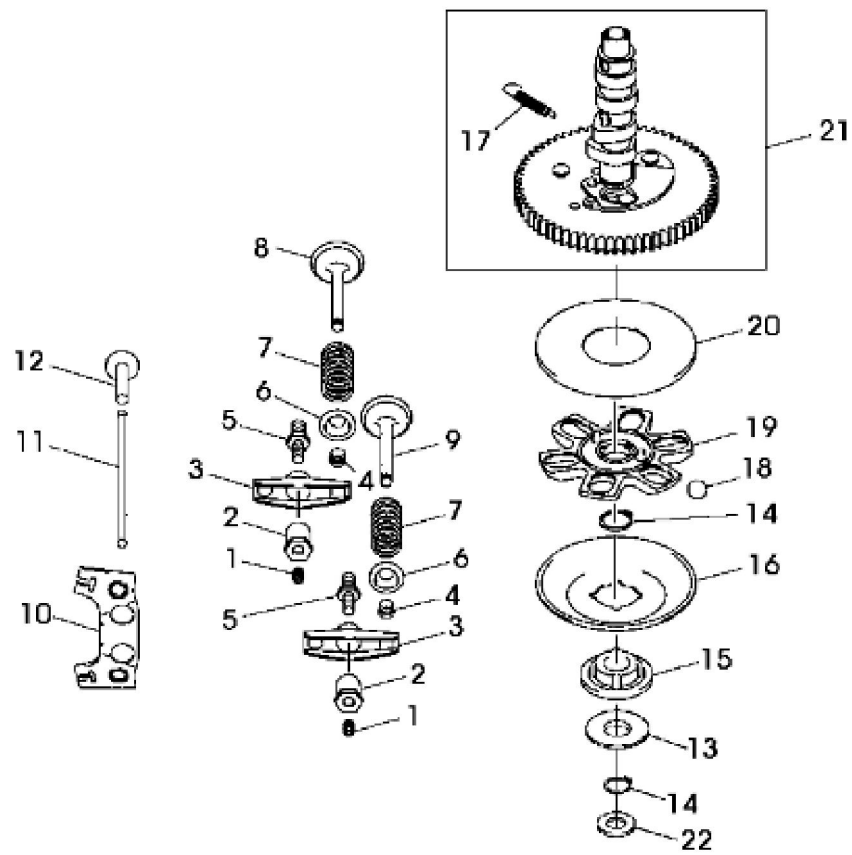

MP61879

KEY	PART NO.	PART NAME	QTY	REMARKS
1	M141350	FILTER ELEMENT	1	ORDER MIA11393; Breather
2	M140222	GASKET	1	USE WITH AM134460
2	MIU11731	GASKET	1	(A); USE WITH MIA10990
3	M140224	COVER	1	USE WITH AM134460
3	MIU11732	COVER	1	(A); USE WITH MIA10990
4	19M7774	SCREW	4	M6 X 12, USE WITH AM134460
4	19M7775	SCREW	4	M6 X 16, (A); USE WITH MIA10990
5	19M8477	CAP SCREW	4	M6 X 40
6	M140218	CASE	2	
7	M140221	GASKET	2	
8	M138394	BOLT	2	NLA; ORDER MIU11322
8	MIU11322	BOLT	2	
9	M138389	SEAL	4	
10	MIU11326	BOLT	18	SUB FOR M138393
11	M138395	STUD	4	NLA; ORDER MIU11736
11	MIU11736	BOLT	4	NLA; ORDER MIU12726
11	MIU12726	STUD	4	
12	M138388	PIN	6	
13	MIA10402	CYLINDER HEAD	1	Cylinder No. 1; SUB FOR AM132473
14	M147908	ENGINE CYLINDER HEAD GASKET	2	
15	M140231	SNAP RING	2	
16	M149282	SEAL	1	
17	M138392	SEAL	1	NLA; ORDER M151774
17	M151774	SEAL	1	
18	M150623	COVER	1	FH680V-AS34
18	MIU11292	COVER	1	FH680V-BS34
19	M140220	GASKET	1	
20	21M7244	SCREW	1	M4 X 8
21	M140223	PLATE	1	
22	M140229	VALVE	1	
23	M150948	SEAL	1	
24	M127431	ADAPTER FITTING	1	
25	AM133930	CRANKCASE	1	
26	AM135296	CYLINDER HEAD	1	Cylinder No. 2
27	M147276	VALVE	1	

KEY	PART NO.	PART NAME	QTY	REMARKS	
..	MIA11393	COVER KIT	1	Includes Part Marked (A)	

**Suggest:**

**For more complete manuals. Please go to the home page.**

**<https://www.ebooklibonline.com>**

**If the above button click is invalid. Please download this document first, and then click the above link to download the complete manual.**

**Thank you so much for reading**

MP26225

KEY	PART NO.	PART NAME	QTY	REMARKS	
1	AM128738	PISTON RING KIT	2	STD (SUB FOR AM132025)	
1	AM132069	PISTON RING KIT	1	0.50 MM (0.020") OS	
2	M138398	SNAP RING	4	(SUB FOR M140233)	
3	M138397	PISTON PIN	2		
4	M143319	PISTON	2	STD	
4	M146875	PISTON	1	0.50 MM (0.020") OS	
5	M146763	BOLT	4		
6	MIA10804	CONNECTING ROD	2	(SUB FOR AM132025)	
7	AM133965	CRANKSHAFT	1		