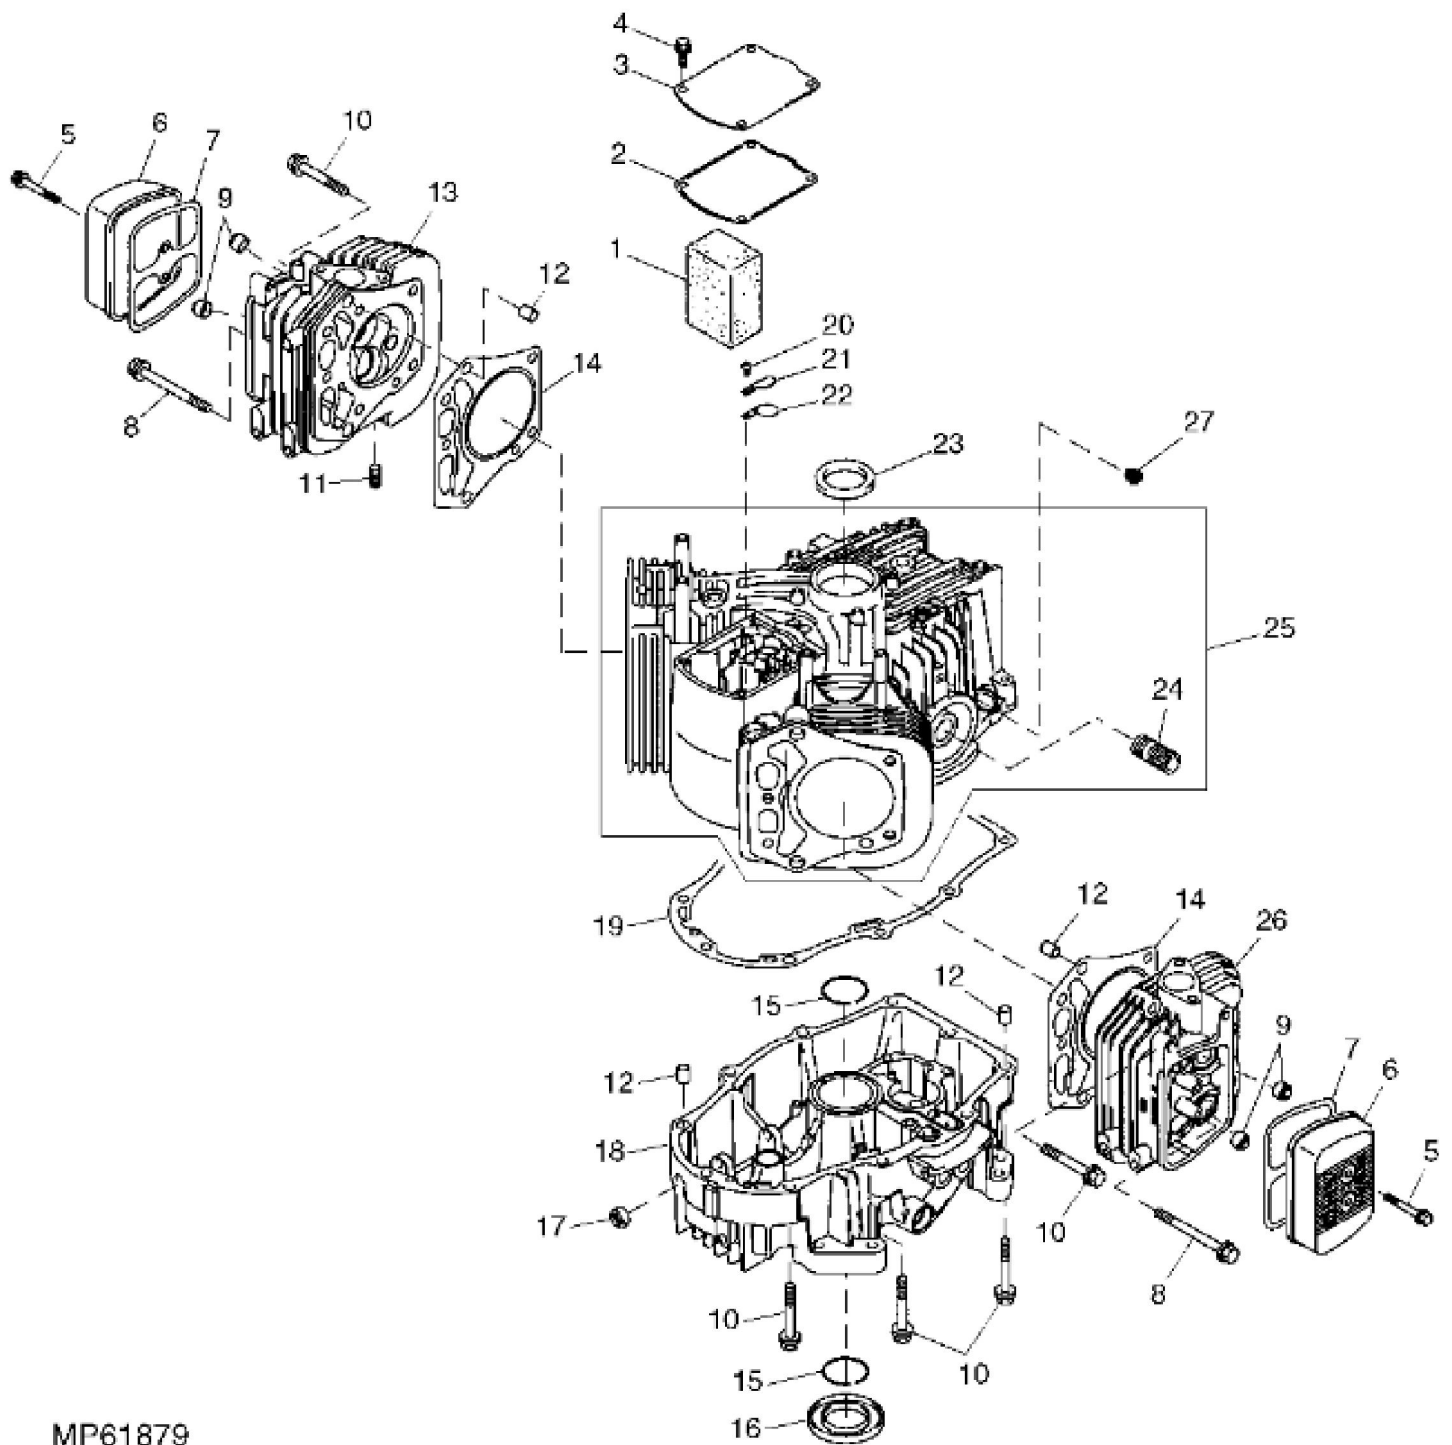

MP61878

KEY	PART NO.	PART NAME	QTY	Serial No.	REMARKS
1	AM134460	GASOLINE ENGINE	1		(FH680V-AS34) (SUB MIA10508)
1	MIA10508	GASOLINE ENGINE	1		(FH680V-BS34)NLA; ORDER MIA10990
1	MIA10990	SHORT BLOCK ASSEMBLY	1		
2	14M7166	LOCK NUT	4		M8
3	TCA16240	DRAIN VALVE	1	____-030271	(SUB FOR TCA12370)
3	TCA17360	DRAIN VALVE	1	030272-____	
4	19M7897	SCREW	4		M8 X 35

MP61879

KEY	PART NO.	PART NAME	QTY	REMARKS
1	M141350	FILTER ELEMENT	1	ORDER MIA11393; Breather
2	M140222	GASKET	1	USE WITH AM134460
2	MIU11731	GASKET	1	(A); USE WITH MIA10990
3	M140224	COVER	1	USE WITH AM134460
3	MIU11732	COVER	1	(A); USE WITH MIA10990
4	19M7774	SCREW	4	M6 X 12, USE WITH AM134460
4	19M7775	SCREW	4	M6 X 16, (A); USE WITH MIA10990
5	19M8477	CAP SCREW	4	M6 X 40
6	M140218	CASE	2	
7	M140221	GASKET	2	
8	M138394	BOLT	2	NLA; ORDER MIU11322
8	MIU11322	BOLT	2	
9	M138389	SEAL	4	
10	MIU11326	BOLT	18	SUB FOR M138393
11	M138395	STUD	4	NLA; ORDER MIU11736
11	MIU11736	BOLT	4	NLA; ORDER MIU12726
11	MIU12726	STUD	4	
12	M138388	PIN	6	
13	MIA10402	CYLINDER HEAD	1	Cylinder No. 1; SUB FOR AM132473
14	M147908	ENGINE CYLINDER HEAD GASKET	2	
15	M140231	SNAP RING	2	
16	M149282	SEAL	1	
17	M138392	SEAL	1	NLA; ORDER M151774
17	M151774	SEAL	1	
18	M150623	COVER	1	FH680V-AS34
18	MIU11292	COVER	1	FH680V-BS34
19	M140220	GASKET	1	
20	21M7244	SCREW	1	M4 X 8
21	M140223	PLATE	1	
22	M140229	VALVE	1	
23	M150948	SEAL	1	
24	M127431	ADAPTER FITTING	1	
25	AM133930	CRANKCASE	1	
26	AM135296	CYLINDER HEAD	1	Cylinder No. 2
27	M147276	VALVE	1	

**Thank you so much for reading**

MP26225

KEY	PART NO.	PART NAME	QTY	REMARKS	
1	AM128738	PISTON RING KIT	2	STD (SUB FOR AM132025)	
1	AM132069	PISTON RING KIT	1	0.50 MM (0.020") OS	
2	M138398	SNAP RING	4	(SUB FOR M140233)	
3	M138397	PISTON PIN	2		
4	M143319	PISTON	2	STD	
4	M146875	PISTON	1	0.50 MM (0.020") OS	
5	M146763	BOLT	4		
6	MIA10804	CONNECTING ROD	2	(SUB FOR AM132025)	
7	AM133965	CRANKSHAFT	1		