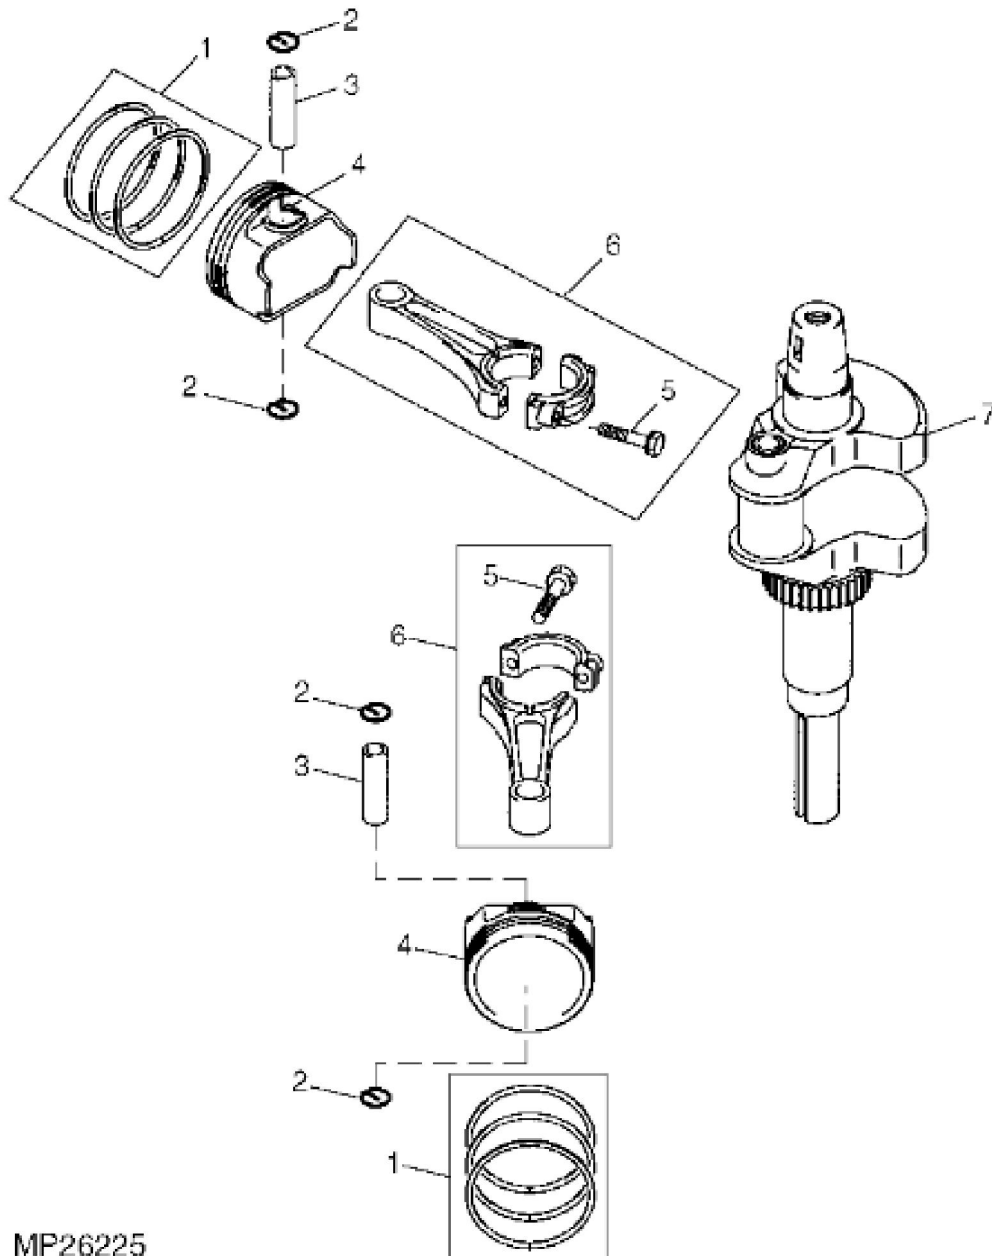

MP61879

KEY	PART NO.	PART NAME	QTY	REMARKS
1	M141350	FILTER ELEMENT	1	ORDER MIA11393; Breather
2	M140222	GASKET	1	USE WITH AM134460
2	MIU11731	GASKET	1	(A); USE WITH MIA10990
3	M140224	COVER	1	USE WITH AM134460
3	MIU11732	COVER	1	(A); USE WITH MIA10990
4	19M7774	SCREW	4	M6 X 12, USE WITH AM134460
4	19M7775	SCREW	4	M6 X 16, (A); USE WITH MIA10990
5	19M8477	CAP SCREW	4	M6 X 40
6	M140218	CASE	2	
7	M140221	GASKET	2	
8	M138394	BOLT	2	NLA; ORDER MIU11322
8	MIU11322	BOLT	2	
9	M138389	SEAL	4	
10	MIU11326	BOLT	18	SUB FOR M138393
11	M138395	STUD	4	NLA; ORDER MIU11736
11	MIU11736	BOLT	4	NLA; ORDER MIU12726
11	MIU12726	STUD	4	
12	M138388	PIN	6	
13	MIA10402	CYLINDER HEAD	1	Cylinder No. 1; SUB FOR AM132473
14	M147908	ENGINE CYLINDER HEAD GASKET	2	
15	M140231	SNAP RING	2	
16	M149282	SEAL	1	
17	M138392	SEAL	1	NLA; ORDER M151774
17	M151774	SEAL	1	
18	M150623	COVER	1	FH680V-AS34
18	MIU11292	COVER	1	FH680V-BS34
19	M140220	GASKET	1	
20	21M7244	SCREW	1	M4 X 8
21	M140223	PLATE	1	
22	M140229	VALVE	1	
23	M150948	SEAL	1	
24	M127431	ADAPTER FITTING	1	
25	AM133930	CRANKCASE	1	
26	AM135296	CYLINDER HEAD	1	Cylinder No. 2
27	M147276	VALVE	1	

KEY	PART NO.	PART NAME	QTY	REMARKS	
..	MIA11393	COVER KIT	1	Includes Part Marked (A)	

**Suggest:**

**For more complete manuals. Please go to the home page.**

**<https://www.ebooklibonline.com>**

**If the above button click is invalid. Please download this document first, and then click the above link to download the complete manual.**

**Thank you so much for reading**

MP26225

KEY	PART NO.	PART NAME	QTY	REMARKS	
1	AM128738	PISTON RING KIT	2	STD (SUB FOR AM132025)	
1	AM132069	PISTON RING KIT	1	0.50 MM (0.020") OS	
2	M138398	SNAP RING	4	(SUB FOR M140233)	
3	M138397	PISTON PIN	2		
4	M143319	PISTON	2	STD	
4	M146875	PISTON	1	0.50 MM (0.020") OS	
5	M146763	BOLT	4		
6	MIA10804	CONNECTING ROD	2	(SUB FOR AM132025)	
7	AM133965	CRANKSHAFT	1		