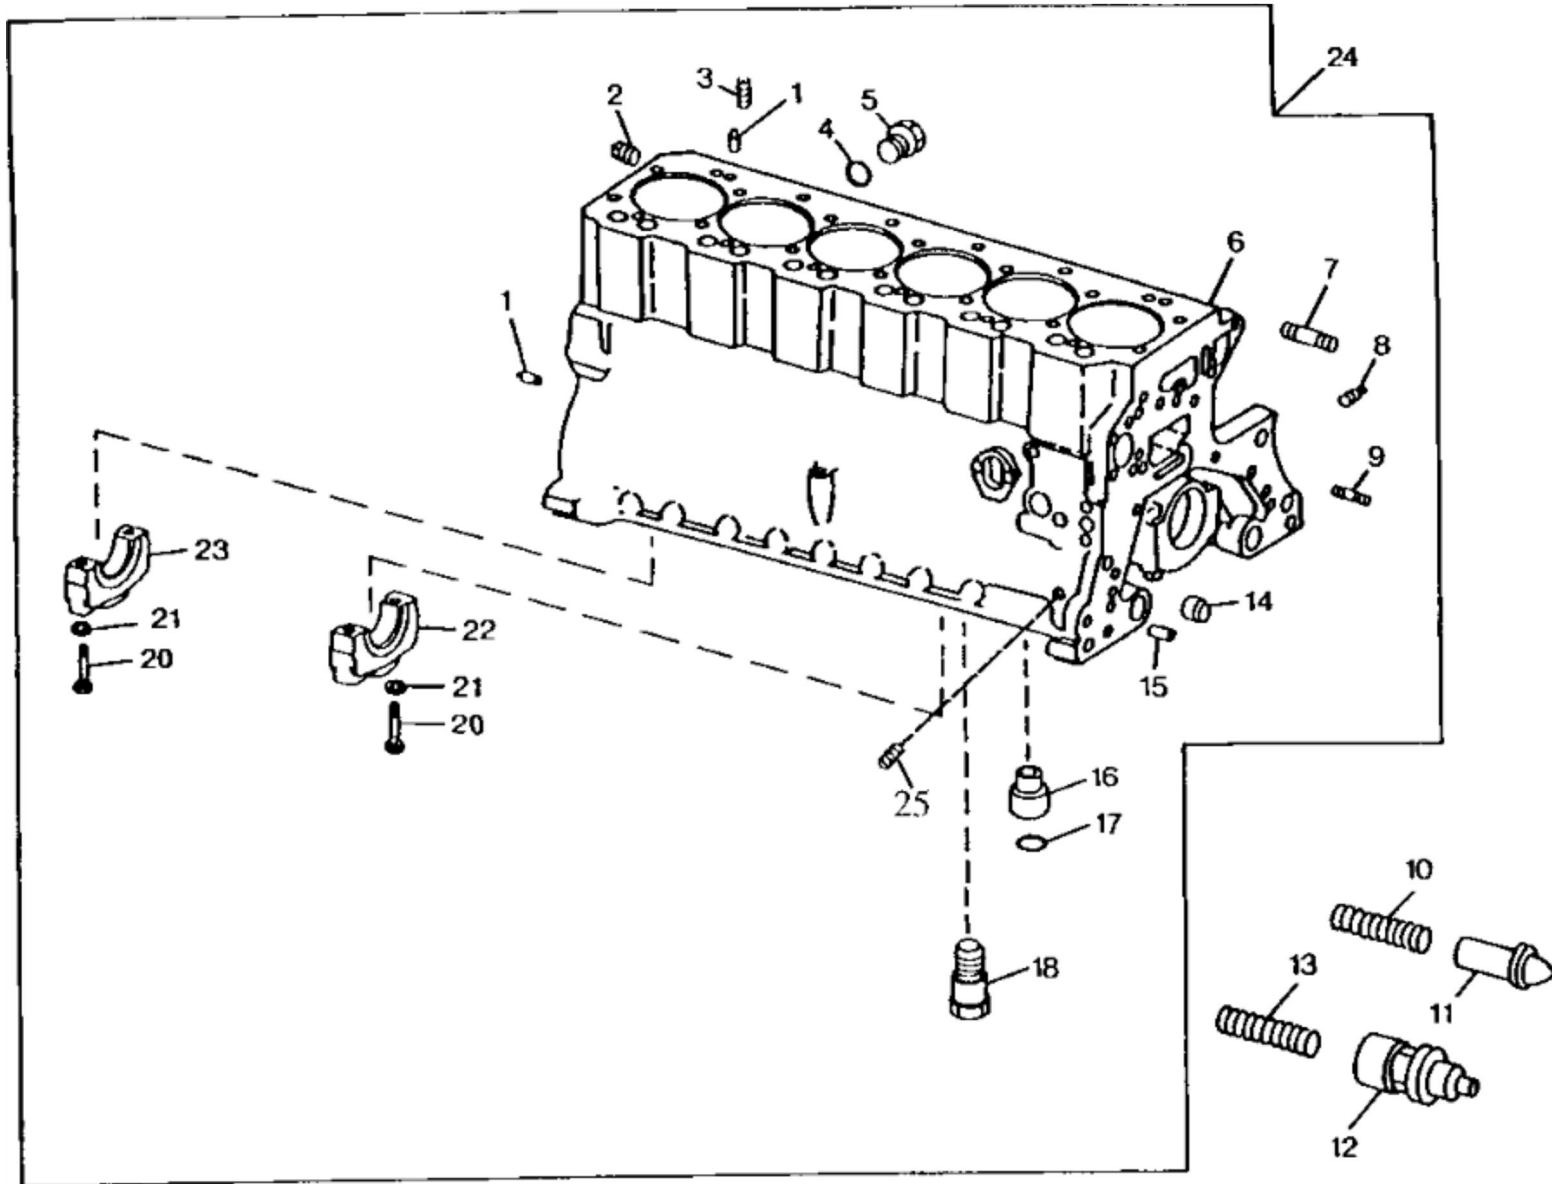

TP11026

KEY	PART NO.	PART NAME	QTY	REMARKS
1	15H585	PIPE PLUG	AR	3/4"
1	15H562	PIPE PLUG	AR	1"
2	R48685	DOWEL PIN	2	(SUB FOR R26241, THIS APPLICATION)
3	.....	CYLINDER BLOCK	1	
4A	AT13740	DRAIN VALVE	1	
4B	R55233	PIPE PLUG	1	
5	R39741	DRAIN PLUG	1	(WITHOUT ENGINE COOLANT HEATER)
6	U13639	O-RING	1	(WITHOUT ENGINE COOLANT HEATER)
7	15H558	PIPE PLUG	7	1/8", (SUB FOR RE12310)
8	T25701	STUD	1	
9	R122226	STUD	1	(SUB FOR R122226)
10	T18891	PLUG	2	
11	R26650	DOWEL PIN	2	
12	R65215	BEARING CAP	6	(SUB FOR AR82294)
13	T20168	WASHER	14	
14	T23474	CAP SCREW	14	
15	R79089	CAP	1	(SUB FOR AR82295)
16	R54802	ORIFICE	6	
17	R48685	DOWEL PIN	2	(SUB FOR A120R)
18	RE31656	CYLINDER BLOCK	1	(MARKED R90171, R112871 OR R124853) (SUB FOR AR97518) (MARKED R78557) (SUB RE50677) (ALSO ORDER (26) R85363, R83169, T27658, R111135, R111137 AND R112867)

TP46341

John Deere > Construction And Forestry >CRAWLER LOADER >655 - CRAWLER LOADER >655 Crawler Loader >4 ENGINE 4 >CYLINDER BLOCK 0404 >0404-2 - REPLACEMENT CYLINDER BLOCK AND MAIN BEARING CAP [01H24]

KEY	PART NO.	PART NAME	QTY	REMARKS
1	R48685	DOWEL PIN	4	
2	15H562	PIPE PLUG	1	1"
3	RE57836	PIPE PLUG	1	1/2", (SUB FOR 15H624)
4	U13639	O-RING	1	
5	R39741	DRAIN PLUG	1	
6	.....	CYLINDER BLOCK	1	
7	R122226	STUD	2	(SUB FOR R122226)
8	R104592	PIPE PLUG	7	
9	T25701	STUD	1	
10	T27658	SPRING	1	
11	R83169	VALVE	1	
12	R111135	VALVE	1	
13	R111137	SPRING	1	
14	R26493	BUSHING	1	OIL PRESSURE RELIEF VALVE
15	R26650	DOWEL PIN	2	
16	R115390	BUSHING	1	
17	R97185	O-RING	1	(OIL PUMP TUBE)
18	R54802	ORIFICE	6	
19	R112867	OIL TUBE	1	
20	T23474	CAP SCREW	14	
21	T20168	WASHER	14	
22	R65215	BEARING CAP	6	MAIN BEARING
23	R79089	CAP	1	MAIN BEARING
24	RE50677	CYLINDER BLOCK	1	(MARKED R112871 OR R124853) (ALSO ORDER R83169, T27658, R111135, R111137 AND R112867)
25	15H623	PIPE PLUG	AR	3/8"