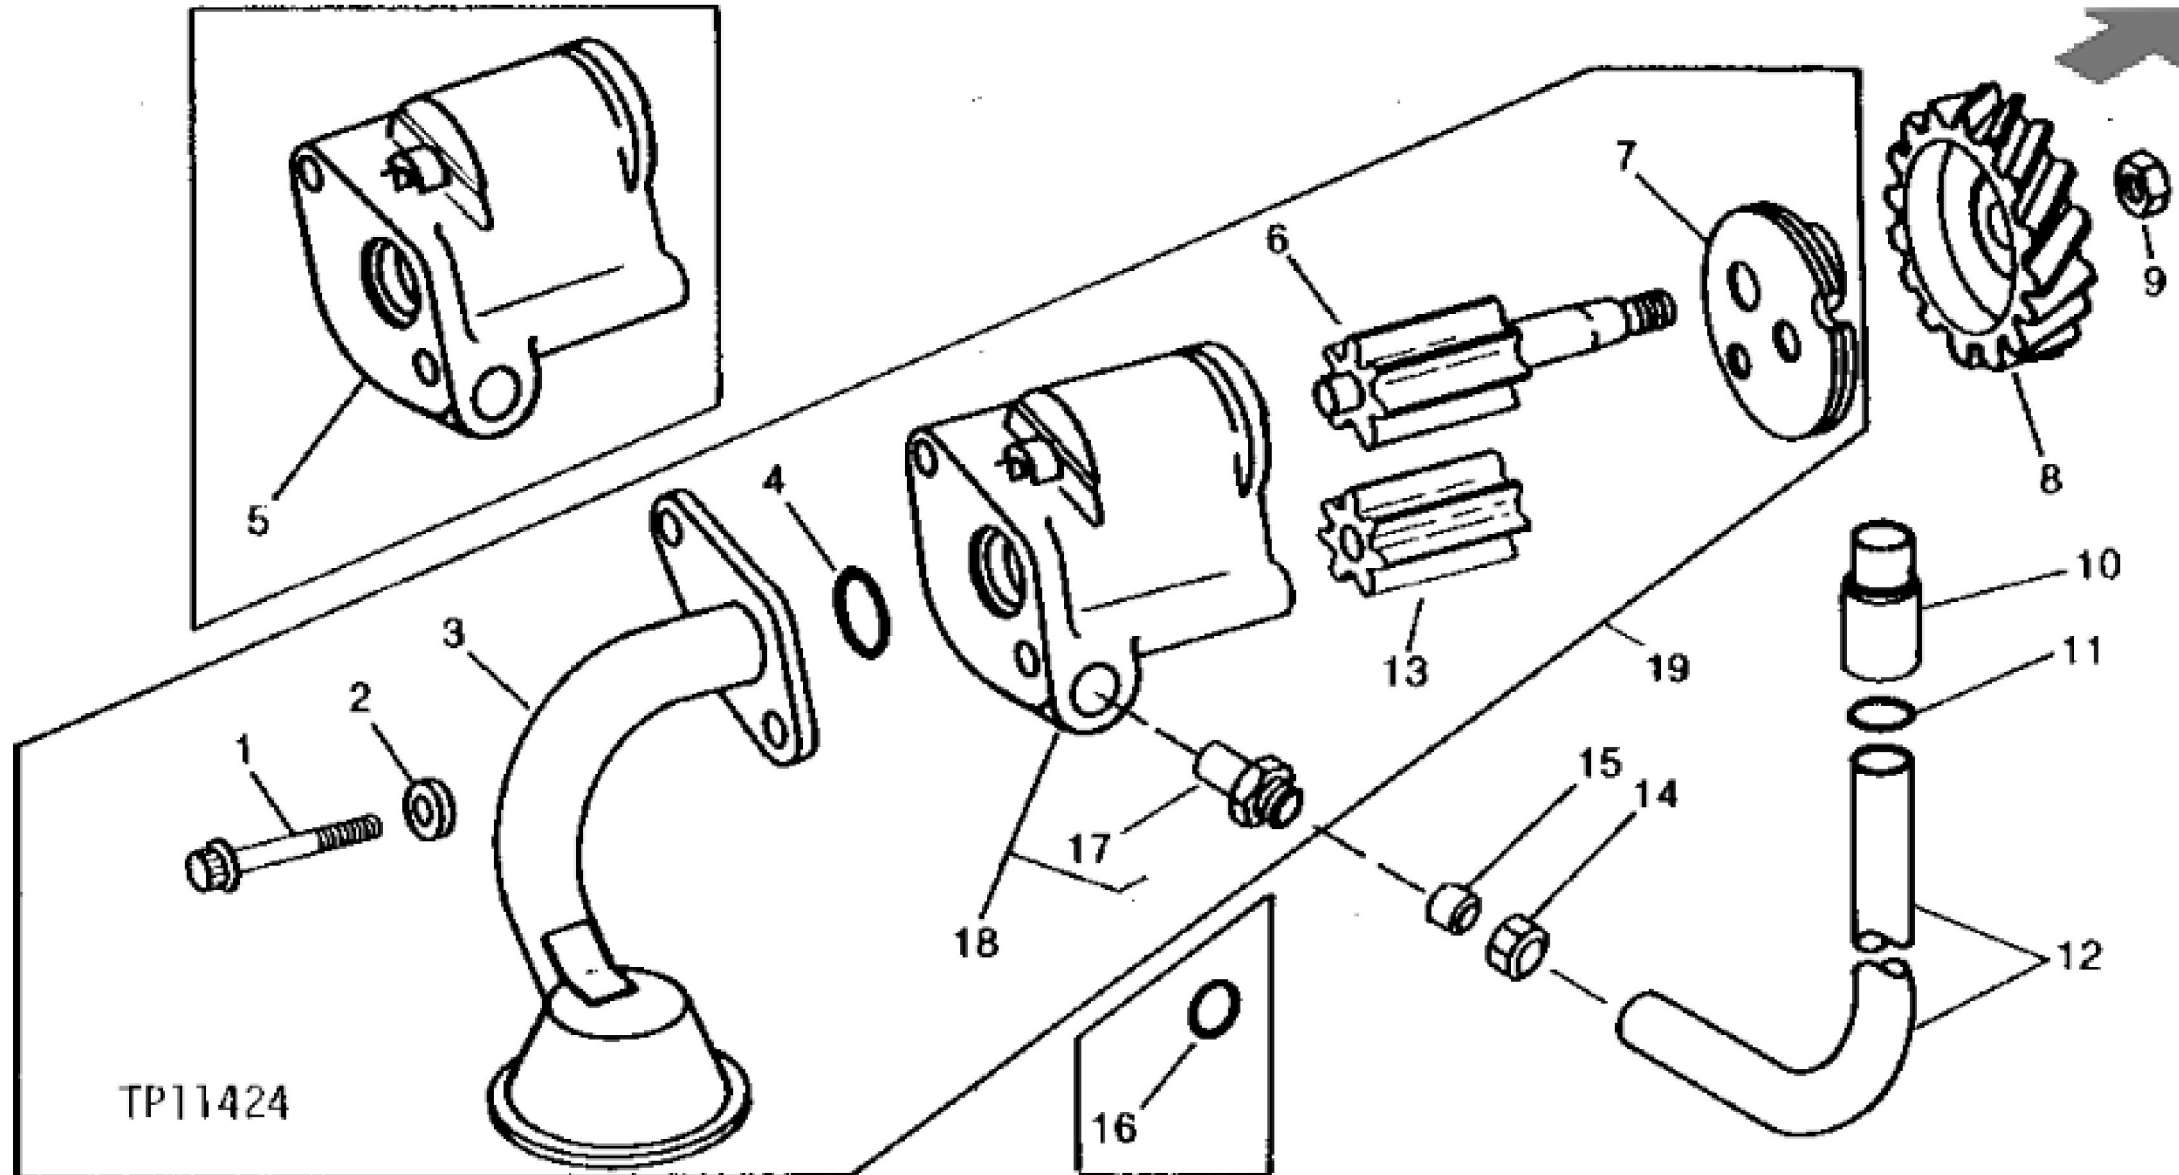

TP11026

KEY	PART NO.	PART NAME	QTY	REMARKS
1	15H585	PIPE PLUG	AR	3/4"
1	15H562	PIPE PLUG	AR	1"
2	R48685	DOWEL PIN	2	(SUB FOR R26241, THIS APPLICATION)
3	.....	CYLINDER BLOCK	1	
4A	AT13740	DRAIN VALVE	1	
4B	R55233	PIPE PLUG	1	
5	R39741	DRAIN PLUG	1	(WITHOUT ENGINE COOLANT HEATER)
6	U13639	O-RING	1	(WITHOUT ENGINE COOLANT HEATER)
7	15H558	PIPE PLUG	7	1/8", (SUB FOR RE12310)
8	T25701	STUD	1	
9	R122226	STUD	1	(SUB FOR R122226)
10	T18891	PLUG	2	
11	R26650	DOWEL PIN	2	
12	R65215	BEARING CAP	6	(SUB FOR AR82294)
13	T20168	WASHER	14	
14	T23474	CAP SCREW	14	
15	R79089	CAP	1	(SUB FOR AR82295)
16	R54802	ORIFICE	6	
17	R48685	DOWEL PIN	2	(SUB FOR A120R)
18	RE31656	CYLINDER BLOCK	1	(MARKED R90171, R112871 OR R124853) (SUB FOR AR97518) (MARKED R78557) (SUB RE50677) (ALSO ORDER (26) R85363, R83169, T27658, R111135, R111137 AND R112867)

KEY	PART NO.	PART NAME	QTY	REMARKS
1	R48685	DOWEL PIN	4	
2	15H562	PIPE PLUG	1	1"
3	RE57836	PIPE PLUG	1	1/2", (SUB FOR 15H624)
4	U13639	O-RING	1	
5	R39741	DRAIN PLUG	1	
6	.....	CYLINDER BLOCK	1	
7	R122226	STUD	2	(SUB FOR R122226)
8	R104592	PIPE PLUG	7	
9	T25701	STUD	1	
10	T27658	SPRING	1	
11	R83169	VALVE	1	
12	R111135	VALVE	1	
13	R111137	SPRING	1	
14	R26493	BUSHING	1	OIL PRESSURE RELIEF VALVE
15	R26650	DOWEL PIN	2	
16	R115390	BUSHING	1	
17	R97185	O-RING	1	(OIL PUMP TUBE)
18	R54802	ORIFICE	6	
19	R112867	OIL TUBE	1	
20	T23474	CAP SCREW	14	
21	T20168	WASHER	14	
22	R65215	BEARING CAP	6	MAIN BEARING
23	R79089	CAP	1	MAIN BEARING
24	RE50677	CYLINDER BLOCK	1	(MARKED R112871 OR R124853) (ALSO ORDER R83169, T27658, R111135, R111137 AND R112867)
25	15H623	PIPE PLUG	AR	3/8"

**Thank you so much for reading**

TP12945

KEY	PART NO.	PART NAME	QTY	REMARKS
1	RE31657	SHORT BLOCK ASSEMBLY	1	(MARKED R90171) (SUB FOR AR95729, MARKED R78557 AND RE19127, MARKED R78557) R78557) (SUB FOR RE19876, MARKED R78557 AND RE25612, MARKED R78557) (SUB RE60843) (ALSO ORDER (26) R85363, R83169, T27658 AND R112867)