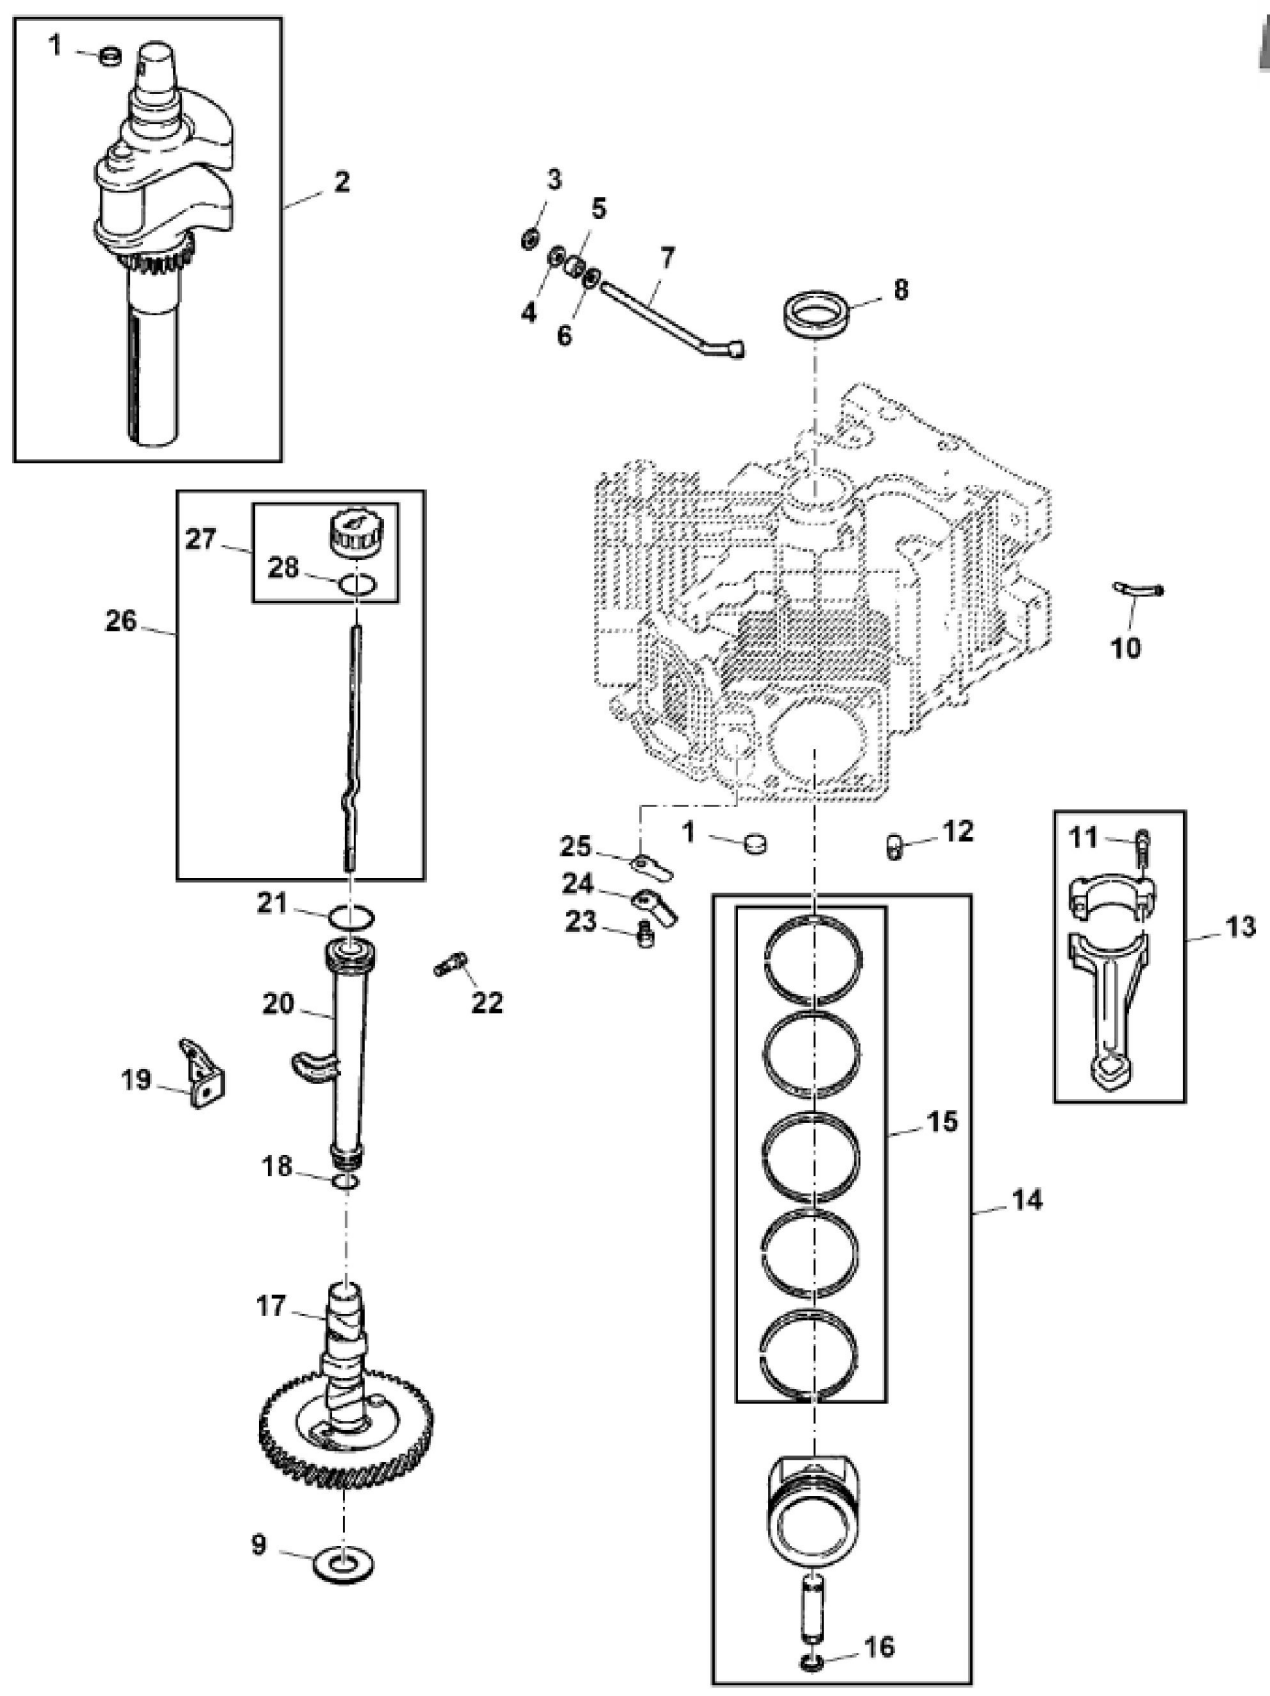

KEY	PART NO.	PART NAME	QTY	REMARKS	
34	MIU13211	BRACKET	1		
35	M132402	SCREW	8		
36	14M7298	FLANGE NUT	1	M8	
37	M143943	WASHER	8		
38	MIU13226	FUEL LINE	6		
39	MIU13209	GROMMET	1		
40	MIA10892	CYLINDER KIT	1	(Not Illustrated)	

Thank you so much for reading

KEY	PART NO.	PART NAME	QTY	REMARKS
1	M76215	PLUG	2	
2	MIA12190	CRANKSHAFT	1	
3	M143941	SNAP RING	1	
4	M143936	WASHER	1	
5	M143970	SEAL	1	
6	M143939	WASHER	1	
7	M148328	SHAFT	1	
8	MIU11539	SEAL	1	
9	M93955	SOLID SHIM	1	
10	M134898	FITTING	1	
11	MIA12826	BOLT	4	
12	MIU11251	DOWEL PIN	6	
13	MIU13923	CONNECTING ROD	1	ORDER MIA12812
13	MIA12812	CONNECTING ROD	1	
14	MIA12800	PISTON REPLACEMENT KIT	2	SUB FOR MIA12582; STD
14	MIA12583	PISTON KIT	2	0.08 MM
14	MIA12584	PISTON KIT	2	0.25 MM
14	MIA12825	PISTON KIT	2	0.50 MM
15	RING KIT	2	
16	M132341	RETAINER	2	
17	MIA12196	CAMSHAFT	1	
18	M92193	O-RING	1	
19	M134901	BRACKET	1	
20	MIU11957	TUBE	1	
21	M92194	O-RING	1	
22	19M7373	CAP SCREW	1	M5 X 20
22	MIU11902	CAP SCREW	1	
23	M93483	SCREW	2	
24	M134899	RETAINER	2	
25	M134900	BREATHER	2	
26	AM126257	DIPSTICK	1	
27	AM124450	CAP KIT	1	
28	M148124	O-RING	1	