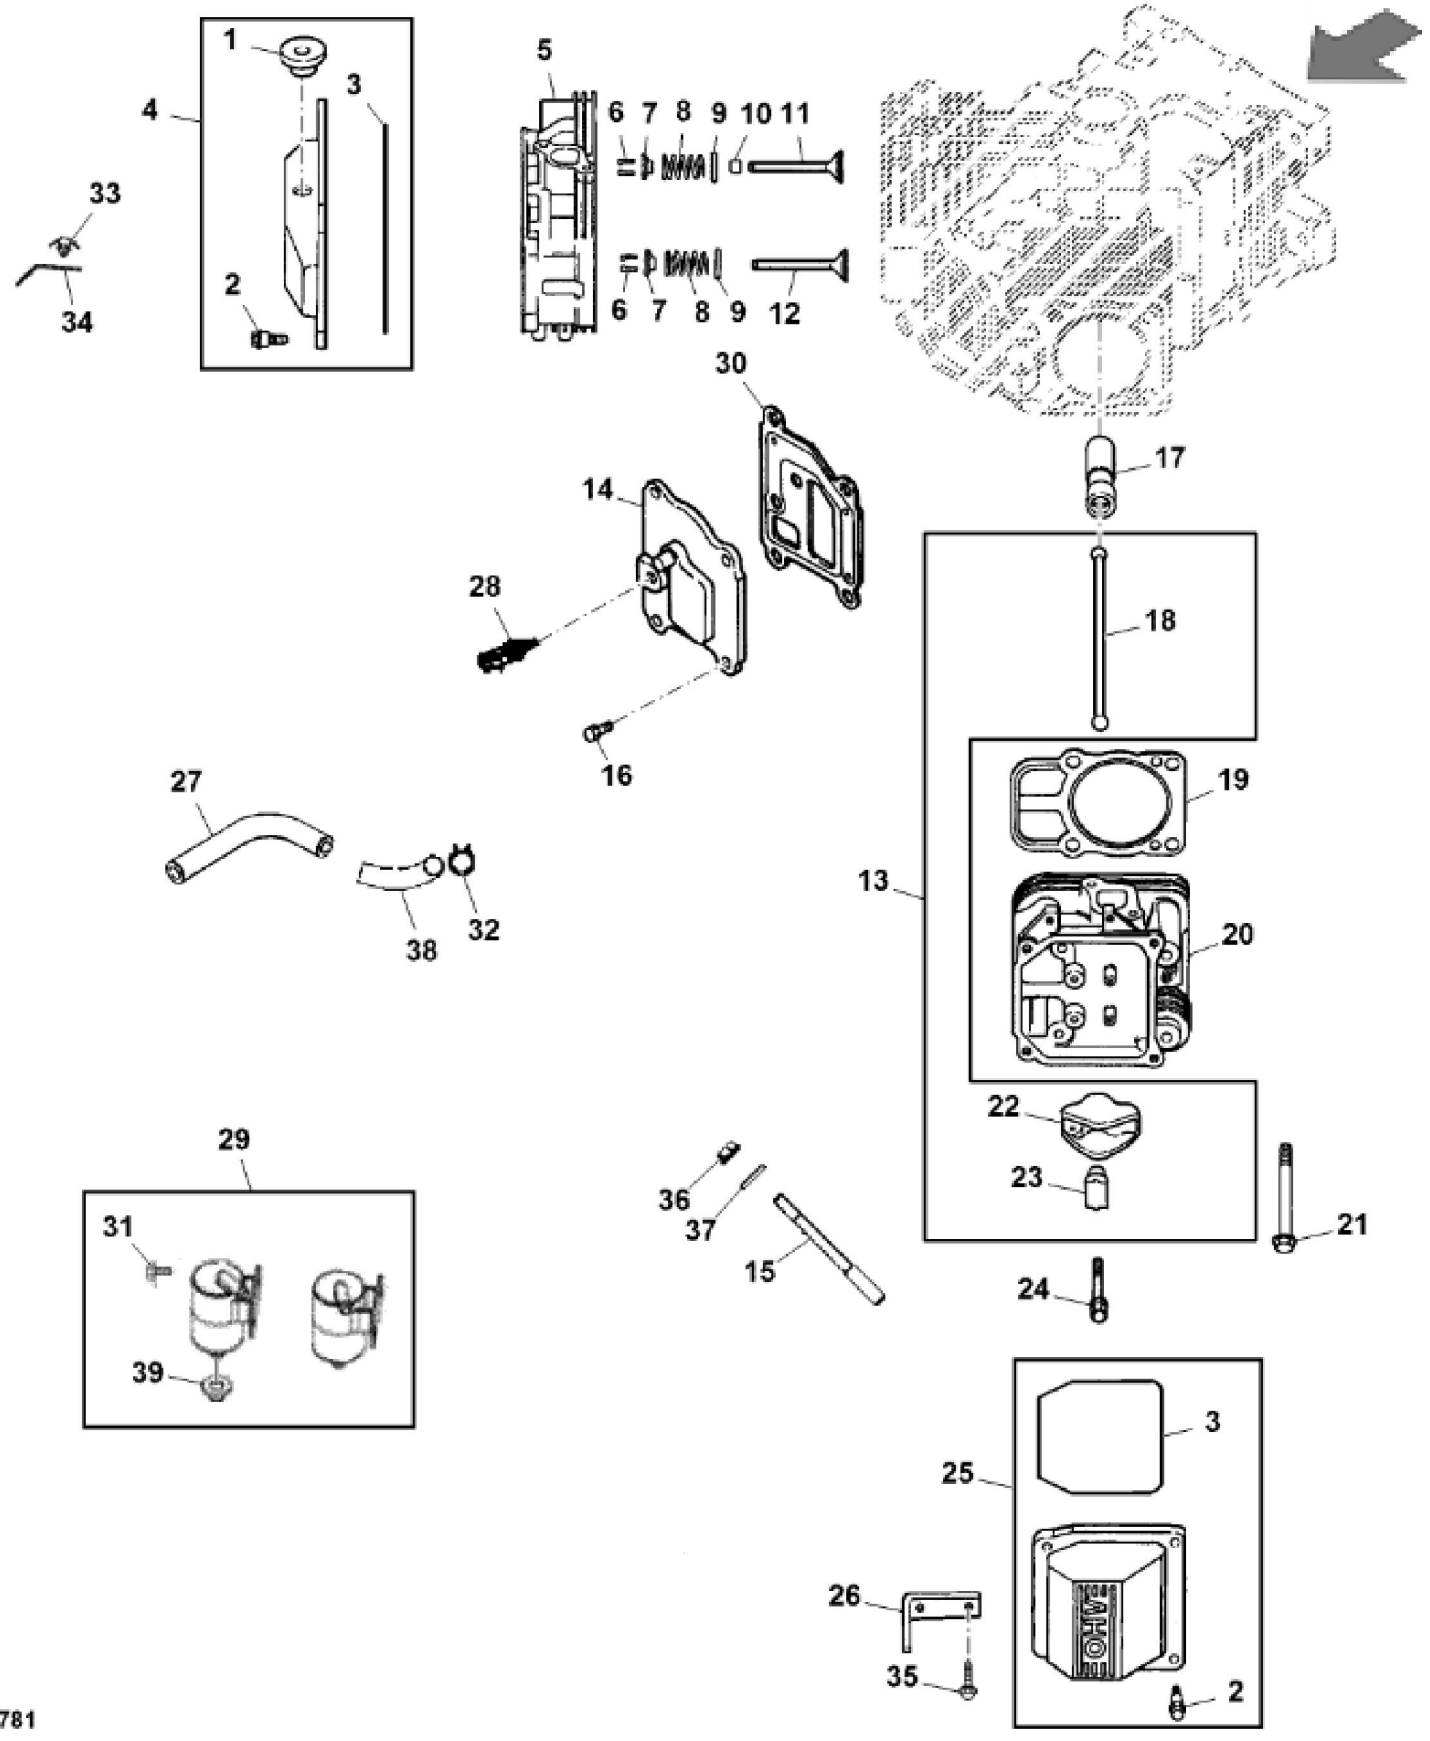

PU18948

KEY	PART NO.	PART NAME	QTY	REMARKS	
1	MIA12253	GASOLINE ENGINE	1	MARKED PS-ECV740-3019; ORDER MIA13021	
1	MIA13021	GASOLINE ENGINE	1	MARKED PS-ECV-740-3042	

<https://www.ebooklibonline.com>

Hello dear friend!

Thank you very much for reading.

Enter the link into your browser.

The full manual is available for immediate download.

<https://www.ebooklibonline.com>

KEY	PART NO.	PART NAME	QTY	REMARKS
1	M148338	GROMMET	2	
2	M132402	SCREW	8	
3	MIU11443	VALVE COVER	2	
4	AM134352	O-RING KIT	1	
5	MIA12198	CYLINDER HEAD	1	
6	AM107043	RETAINER	8	
7	M92203	CAP	4	
8	M132352	SPRING	4	
9	M43123	RETAINER	4	
10	M146775	SEAL	4	
11	M132353	INTAKE VALVE	2	
11	M132354	INTAKE VALVE	2	
12	M132355	EXHAUST VALVE	2	
12	M132356	EXHAUST VALVE	2	
13	AM125389	VALVE TRAIN KIT	1	
14	MIU13277	COVER	1	
15	M143942	STUD	8	
16	MIU14036	SCREW	7	
17	MIU13278	VALVE LIFTER	2	
18	M132357	PUSH ROD	4	
19	MIU13276	ENGINE CYLINDER HEAD GASKET	2	
20	MIA12199	CYLINDER HEAD	1	
21	19M7811	SCREW	1	M10 X 90
22	M131133	ROCKER ARM	4	
23	MIU11263	PIVOT	4	
24	M120564	SCREW	3	
25	AM134290	COVER KIT	1	
26	MIU12948	STRAP	1	
27	MIU13212	BREATHER	1	
28	MIU13215	TEMPERATURE SENSOR	1	
29	MIA12725	SEPARATOR KIT	1	
30	MIU12491	GASKET	1	
31	MIU12950	SCREW	2	
32	MIU13214	HOSE CLAMP	1	
33	MIU13213	CLIP	1	

KEY	PART NO.	PART NAME	QTY	REMARKS	
34	MIU13211	BRACKET	1		
35	M132402	SCREW	8		
36	14M7298	FLANGE NUT	1	M8	
37	M143943	WASHER	8		
38	MIU13226	FUEL LINE	6		
39	MIU13209	GROMMET	1		
40	MIA10892	CYLINDER KIT	1	(Not Illustrated)	