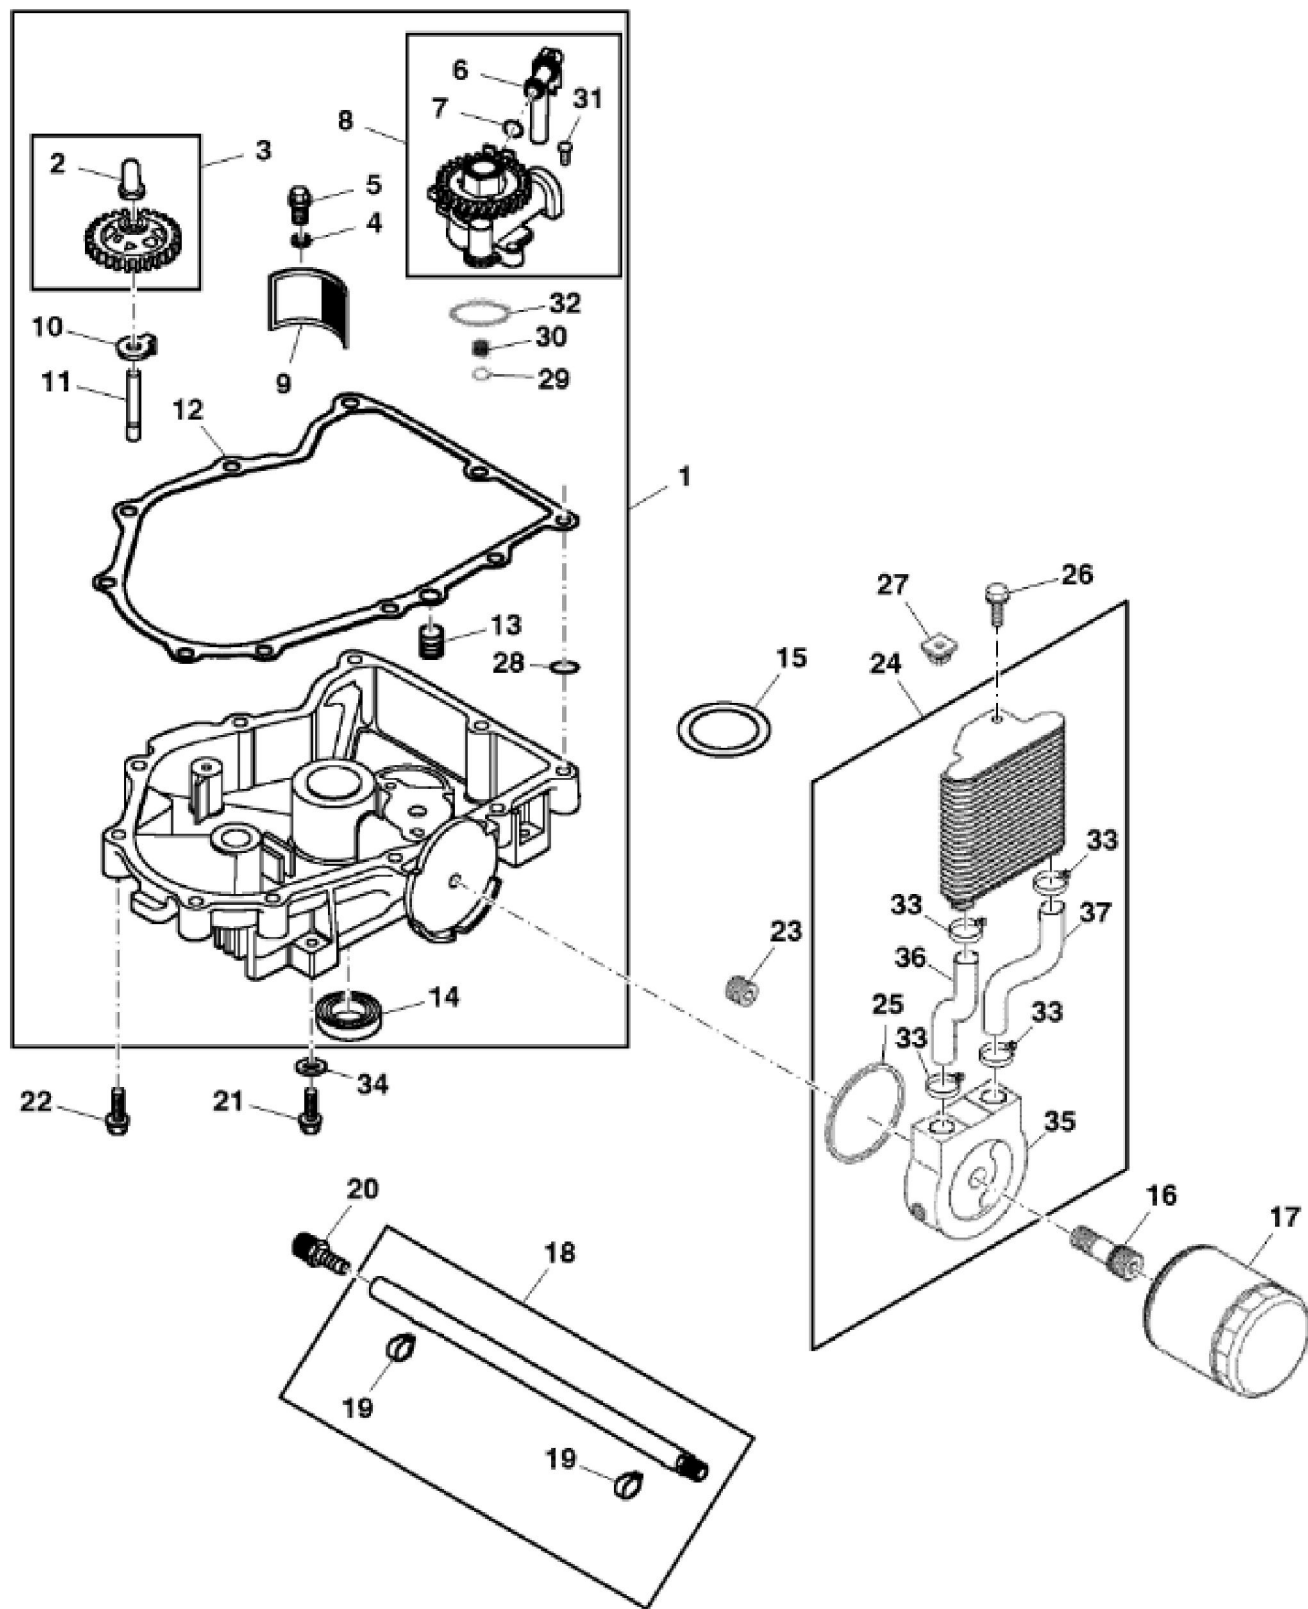

PU18948

KEY	PART NO.	PART NAME	QTY	REMARKS	
1	MIA12253	GASOLINE ENGINE	1	MARKED PS-ECV740-3019; ORDER MIA13021	
1	MIA13021	GASOLINE ENGINE	1	MARKED PS-ECV-740-3042	

<https://www.ebooklibonline.com>

Hello dear friend!

KEY	PART NO.	PART NAME	QTY	REMARKS	
34	MIU13211	BRACKET	1		
35	M132402	SCREW	8		
36	14M7298	FLANGE NUT	1	M8	
37	M143943	WASHER	8		
38	MIU13226	FUEL LINE	6		
39	MIU13209	GROMMET	1		
40	MIA10892	CYLINDER KIT	1	(Not Illustrated)	

Thank you so much for reading

KEY	PART NO.	PART NAME	QTY	REMARKS
1	M76215	PLUG	2	
2	MIA12190	CRANKSHAFT	1	
3	M143941	SNAP RING	1	
4	M143936	WASHER	1	
5	M143970	SEAL	1	
6	M143939	WASHER	1	
7	M148328	SHAFT	1	
8	MIU11539	SEAL	1	
9	M93955	SOLID SHIM	1	
10	M134898	FITTING	1	
11	MIA12826	BOLT	4	
12	MIU11251	DOWEL PIN	6	
13	MIU13923	CONNECTING ROD	1	ORDER MIA12812
13	MIA12812	CONNECTING ROD	1	
14	MIA12800	PISTON REPLACEMENT KIT	2	SUB FOR MIA12582; STD
14	MIA12583	PISTON KIT	2	0.08 MM
14	MIA12584	PISTON KIT	2	0.25 MM
14	MIA12825	PISTON KIT	2	0.50 MM
15	RING KIT	2	
16	M132341	RETAINER	2	
17	MIA12196	CAMSHAFT	1	
18	M92193	O-RING	1	
19	M134901	BRACKET	1	
20	MIU11957	TUBE	1	
21	M92194	O-RING	1	
22	19M7373	CAP SCREW	1	M5 X 20
22	MIU11902	CAP SCREW	1	
23	M93483	SCREW	2	
24	M134899	RETAINER	2	
25	M134900	BREATHER	2	
26	AM126257	DIPSTICK	1	
27	AM124450	CAP KIT	1	
28	M148124	O-RING	1	