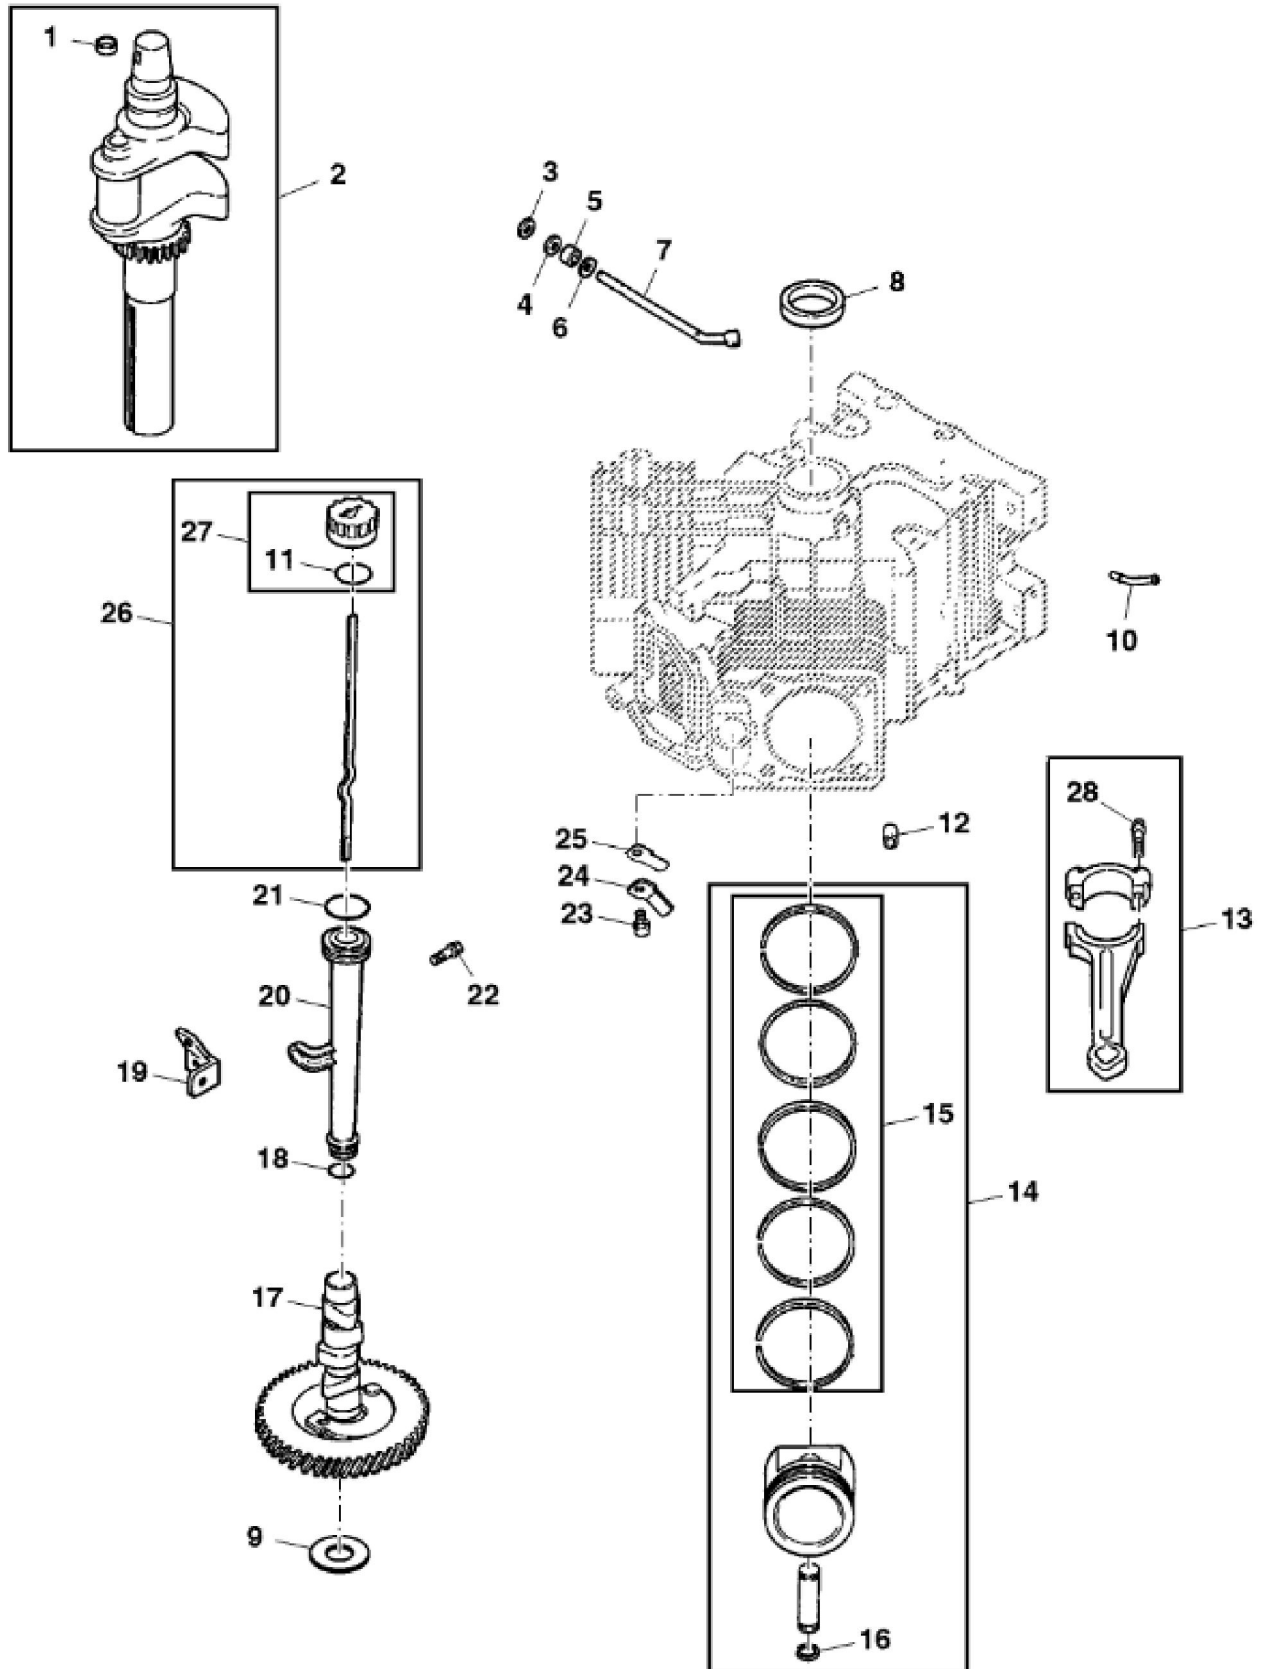

KEY	PART NO.	PART NAME	QTY	REMARKS
31	MIU14033	SCREW	2	
32	M134913	BRACKET	1	
33	M134914	SPACER	1	
34	14M7298	FLANGE NUT	4	M8
35	M143943	WASHER	8	
36	M143942	STUD	8	
37	MIU11933	SLEEVE	1	
38	MIU13214	HOSE CLAMP	1	
39	MIU13213	CLIP	1	
40	MIU13211	BRACKET	1	
41	37M7091	SCREW	1	M6 X 25, Oxygen Sensor
42	AM125389	VALVE TRAIN KIT	1	Valve Train, Includes Parts Marked A
43	MIA12725	SEPARATOR KIT	1	Breather Separator
44	MIU12950	SCREW	2	
45	MIU13209	GROMMET	1	
46	MIA10892	CYLINDER KIT	1	(Not Illustrated) Includes Parts Marked D
47	MIU14032	SCREW	1	(Not Illustrated)
48	MIU14027	SCREW	1	(Not Illustrated)
49	MIU11303	LABEL	2	(Not Illustrated) Nameplate