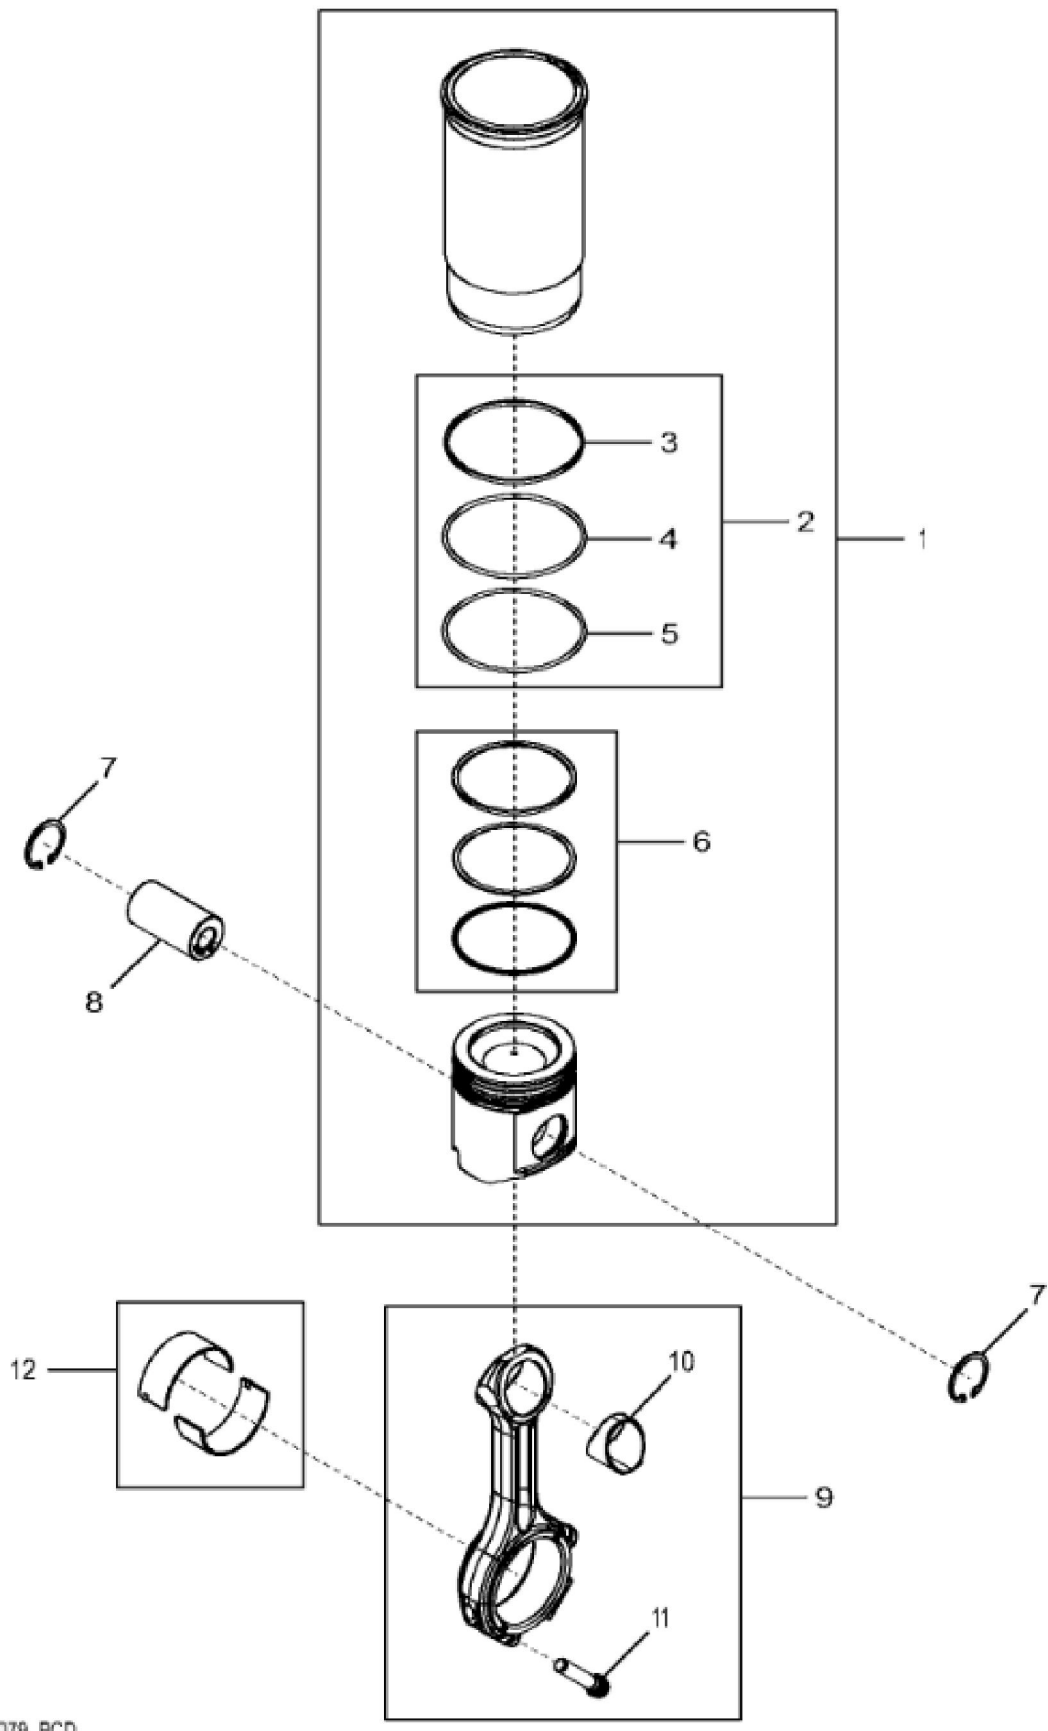

John Deere > Construction And Forestry >DOZER, CRAWLER >650K - DOZER, CRAWLER >650K Crawler Dozer (PIN: 1T0650KK_ F305399-) >04B ENGINE 4045HT099-DZ107346 >0400B ENGINE 4045HT099-DZ107346 4045HT099 >ST813409 - 4872 CONNECTING RODS AND PISTONS

KEY	PART NO.	PART NAME	QTY	REMARKS
1	RE565583	PISTON-LINER KIT	4	PISTON MARKED RE556803
2	AR65507	O-RING KIT	4	
3	R48767	PACKING	4	
4	R26121	O-RING	4	
5	R55453	O-RING	4	
6	DZ104221	PISTON RING KIT	4	
7	R54114	SNAP RING	8	
8	R502755	PISTON PIN	4	
9	RE500608	CONNECTING ROD	4	
9	SE501094	CONNECTING ROD REMAN	AR	REMAN FOR RE500608
10	R114082	BUSHING	4	
11	R501124	SCREW	8	
12	RE65908	BEARING KIT	4	KIT; (2) R113698