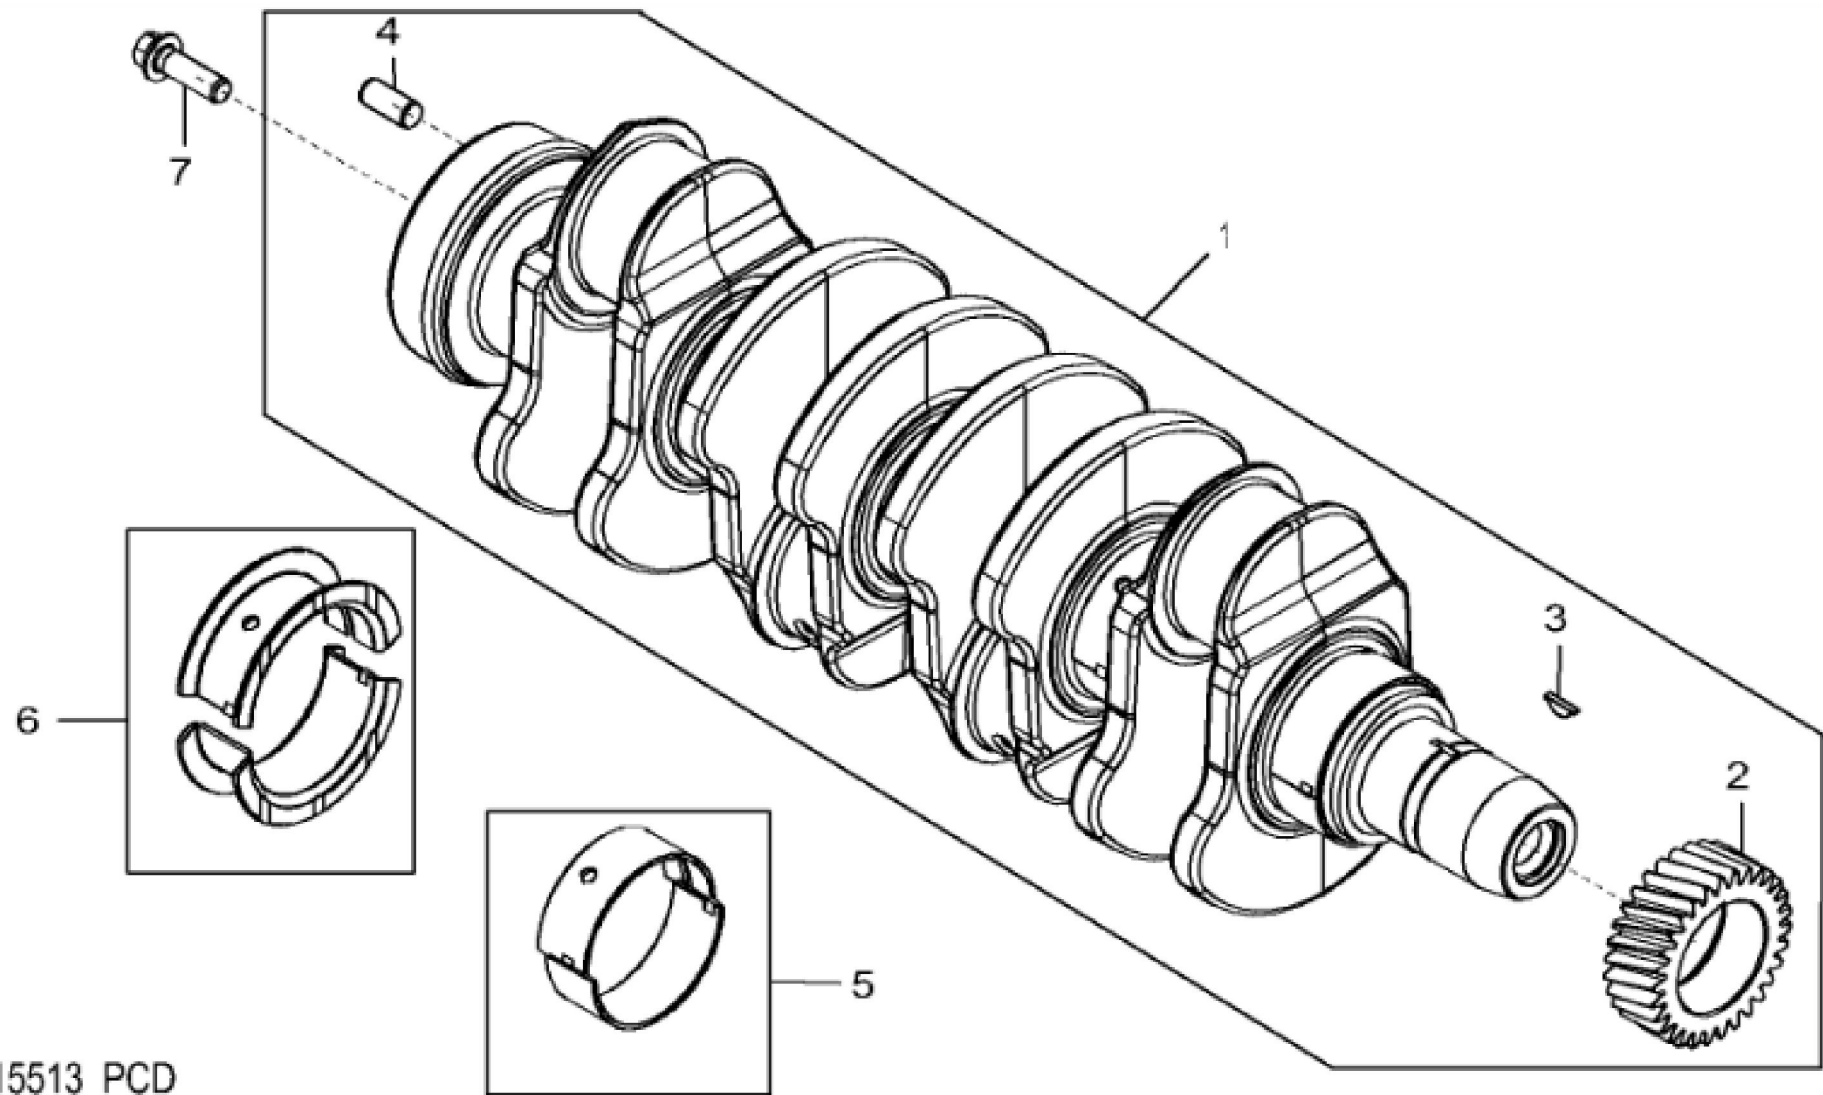

4715_RE515513_PCD

John Deere > Construction And Forestry >DOZER, CRAWLER >650K - DOZER, CRAWLER >650K Crawler Dozer (PIN: 1T0650KK_ F305399-) >04B ENGINE 4045HT099-DZ107346 >0400B ENGINE 4045HT099-DZ107346 4045HT099 >ST275044 - 4715 CRANKSHAFT AND BEARINGS

KEY	PART NO.	PART NAME	QTY	REMARKS
1	RE506195	CRANKSHAFT	1	(Grinding Guidelines : See CTM104) (Iron) ALSO ORDER RE538097 AND RE44574
1	SE501656	CRANKSHAFT REMAN	1	(With Bearings) REMAN FOR RE506195
2	R120631	GEAR	1	Z = 30
3	R505609	SHAFT KEY	1	
4	A120R	DOWEL PIN	1	
5	RE65165	BEARING KIT	4	STD KIT, MARKED R123561 AND R123562
5	RE65911	BEARING	1	US -0.254 MM , MARKED R130576 AND R130577
6	RE65168	BEARING KIT	1	STD KIT, MARKED R123563 AND R123564
6	RE65912	THRUST BEARING	1	US -0.254MM , MARKED R130576 AND R130577
7	R135918	BOLT	4