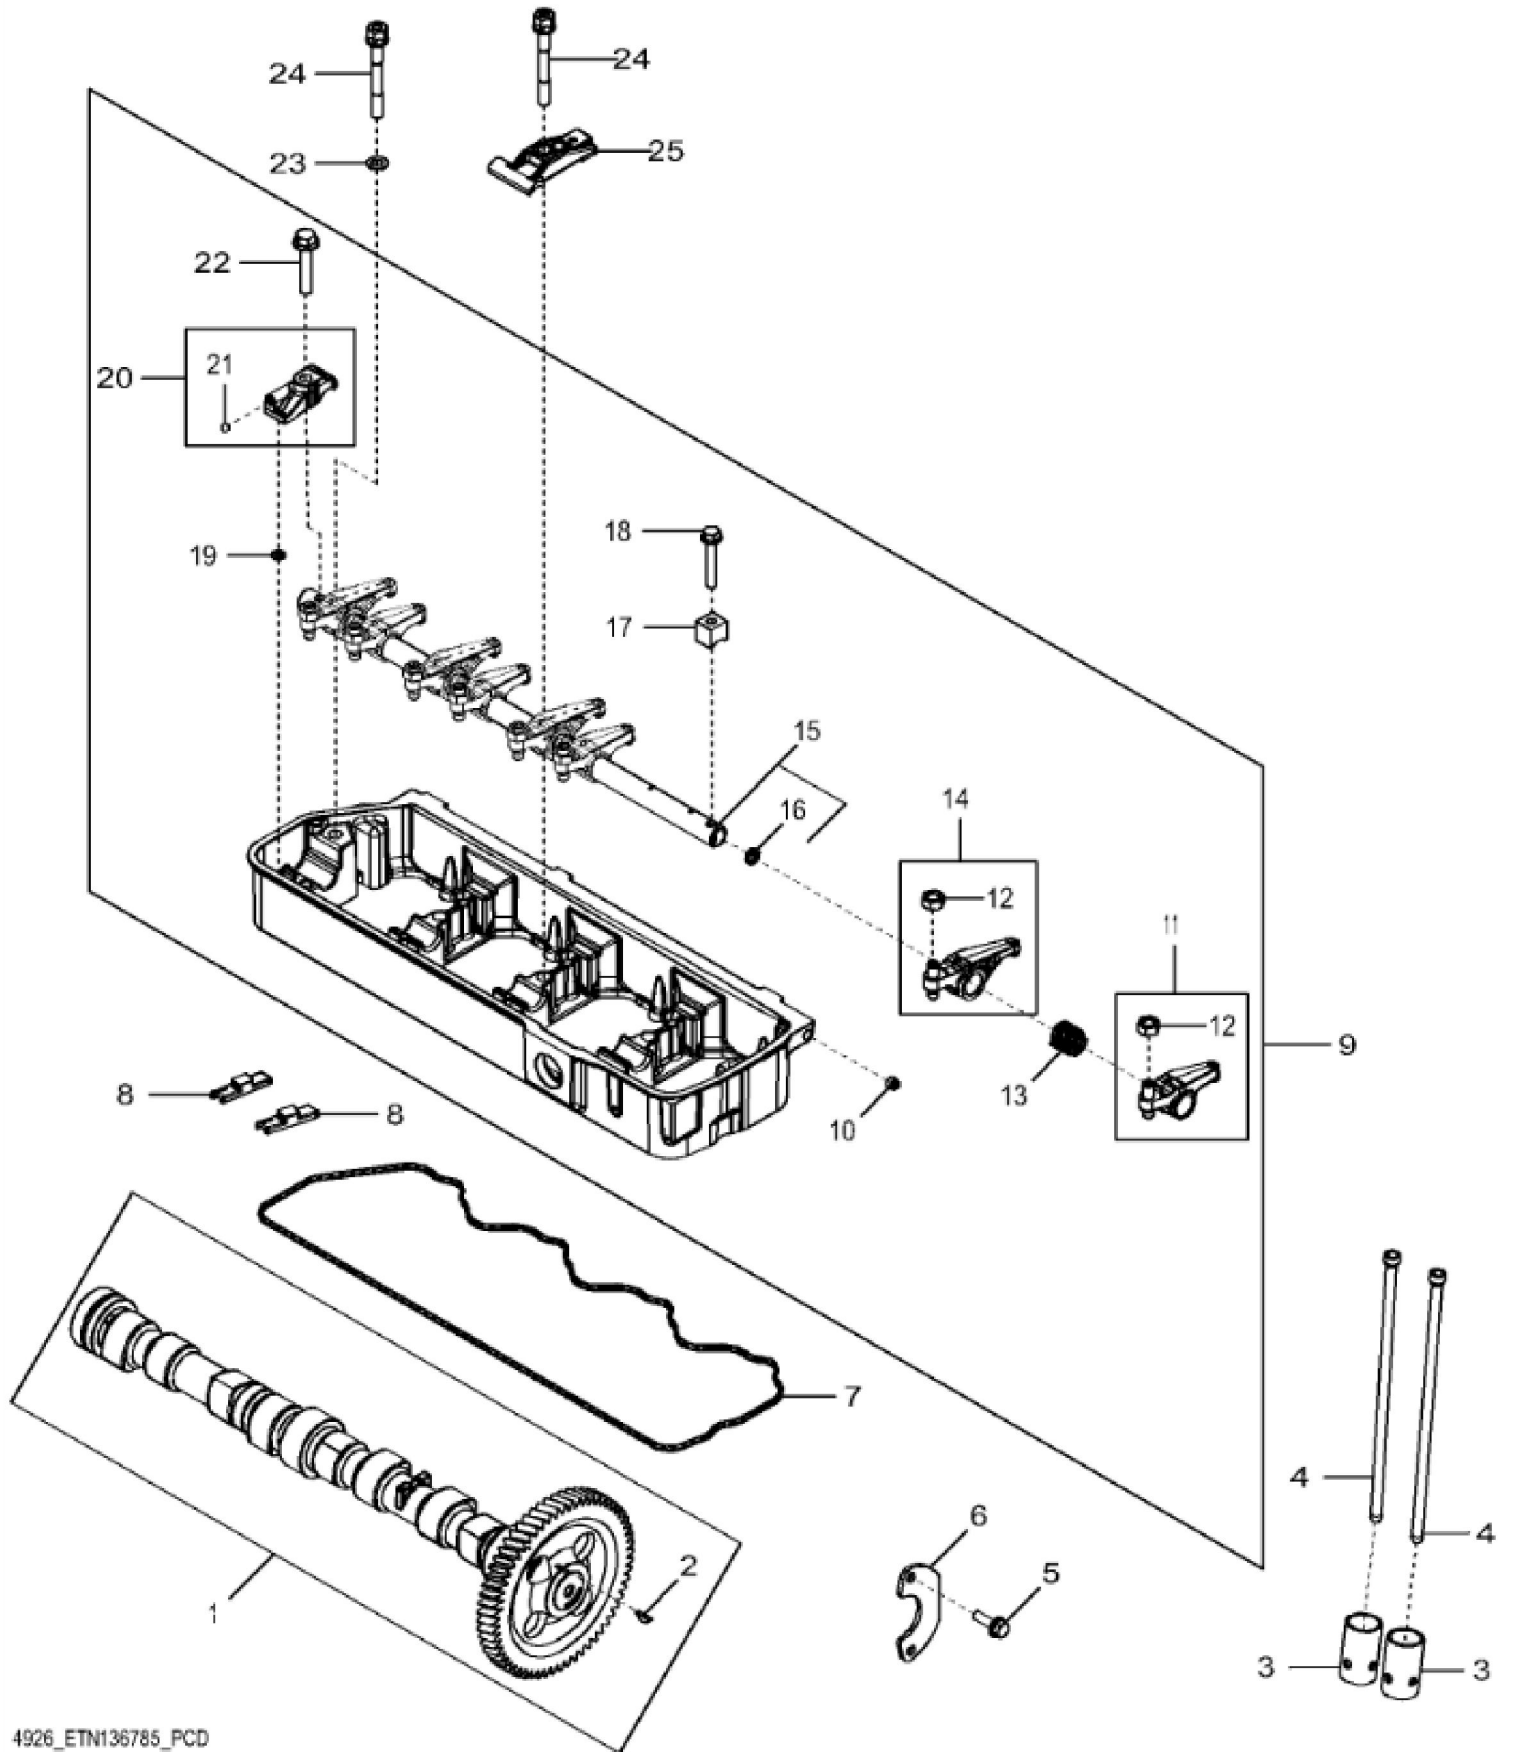

John Deere > Construction And Forestry >DOZER, CRAWLER >650K - DOZER, CRAWLER >650K Crawler Dozer (PIN: 1T0650KK_ F305399-) >04B ENGINE 4045HT099-DZ107346 >0400B ENGINE 4045HT099-DZ107346 4045HT099 >ST813409 - 4872 CONNECTING RODS AND PISTONS

KEY	PART NO.	PART NAME	QTY	REMARKS
1	RE565583	PISTON-LINER KIT	4	PISTON MARKED RE556803
2	AR65507	O-RING KIT	4	
3	R48767	PACKING	4	
4	R26121	O-RING	4	
5	R55453	O-RING	4	
6	DZ104221	PISTON RING KIT	4	
7	R54114	SNAP RING	8	
8	R502755	PISTON PIN	4	
9	RE500608	CONNECTING ROD	4	
9	SE501094	CONNECTING ROD REMAN	AR	REMAN FOR RE500608
10	R114082	BUSHING	4	
11	R501124	SCREW	8	
12	RE65908	BEARING KIT	4	KIT; (2) R113698