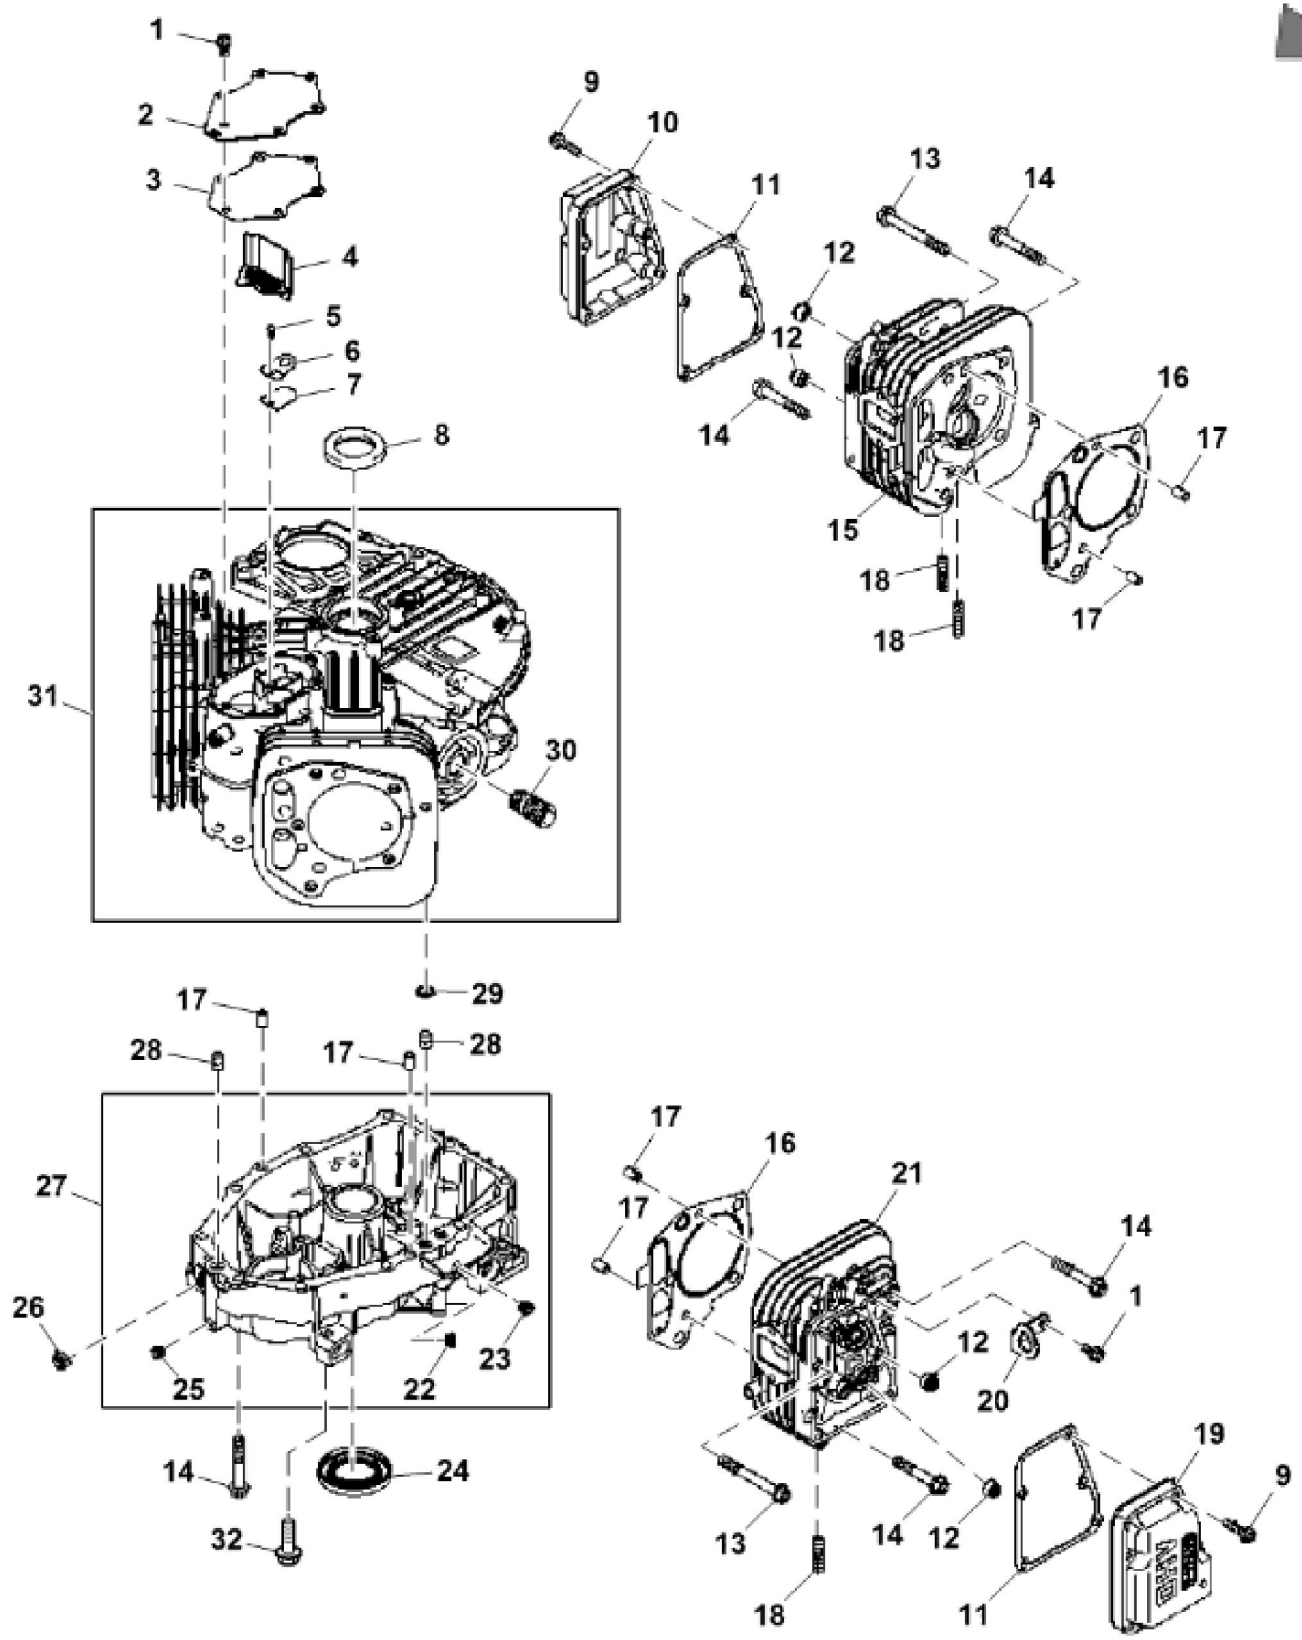

PU10059

KEY	PART NO.	PART NAME	QTY	REMARKS	
1	MIA13137	GASOLINE ENGINE	1	Gas, MARKED FS600V-BS28R; SUB FOR MIA12643	

<https://www.ebooklibonline.com>

Hello dear friend!

Thank you very much for reading.

Enter the link into your browser.

The full manual is available for immediate download.

<https://www.ebooklibonline.com>

KEY	PART NO.	PART NAME	QTY	REMARKS
1	MIU11325	BOLT	7	
2	MIU12397	COVER	1	Breather
3	MIU12395	GASKET	1	Breather
4	MIU12398	PIPE	1	
5	21M7244	SCREW	1	M4 X 8
6	MIU13821	PLATE	1	
7	MIU11769	VALVE	1	Breather
8	M149281	SEAL	1	
9	19M7863	SCREW	10	M6 X 25
10	MIU13778	CASE	1	
11	MIU12394	GASKET	2	Rocker Case
12	M138389	SEAL	4	
13	19M7803	SCREW	6	M8 X 70
14	19M8319	SCREW	14	M8 X 50
15	MIU12516	CYLINDER HEAD	1	
16	MIU12515	GASKET	2	
17	M74252	PIN	6	
18	MIU11949	BOLT	4	
19	MIU14499	COVER	1	SUB FOR MIU13779; Rocker
20	MIU13780	HOOK	1	Lift
21	MIU12517	CYLINDER HEAD	1	
22	MIU14001	PLUG	1	
23	M123645	DRAIN PLUG	1	
24	MIU12400	SEAL	1	
25	MIU12401	PLUG	1	
26	M151774	SEAL	1	
27	MIA12753	CRANKCASE	1	INCLUDES MIU14001, MIU12401, M123645
28	MIU14507	PIPE	3	SUB FOR MIU11770
29	M76104	O-RING	2	
30	MIU13767	ADAPTER FITTING	1	USE WITH MIA12356
31	MIA12356	CRANKCASE	1	
32	TCU39256	CAP SCREW	4	9.525 X 31.750 mm, Engine mounting

Thank you so much for reading

MP19275

KEY	PART NO.	PART NAME	QTY	REMARKS	
1	MIU12521	PISTON RING KIT	2	STD	
2	M138398	SNAP RING	4		
3	M138397	PISTON PIN	2		
4	MIU12518	PISTON	2	STD	
5	MIA11690	CONNECTING ROD	2		
6	M146763	BOLT	2		
7	MIA11980	CRANKSHAFT	1	ORDER MIU14401	
7	MIU14401	CRANKSHAFT	1		