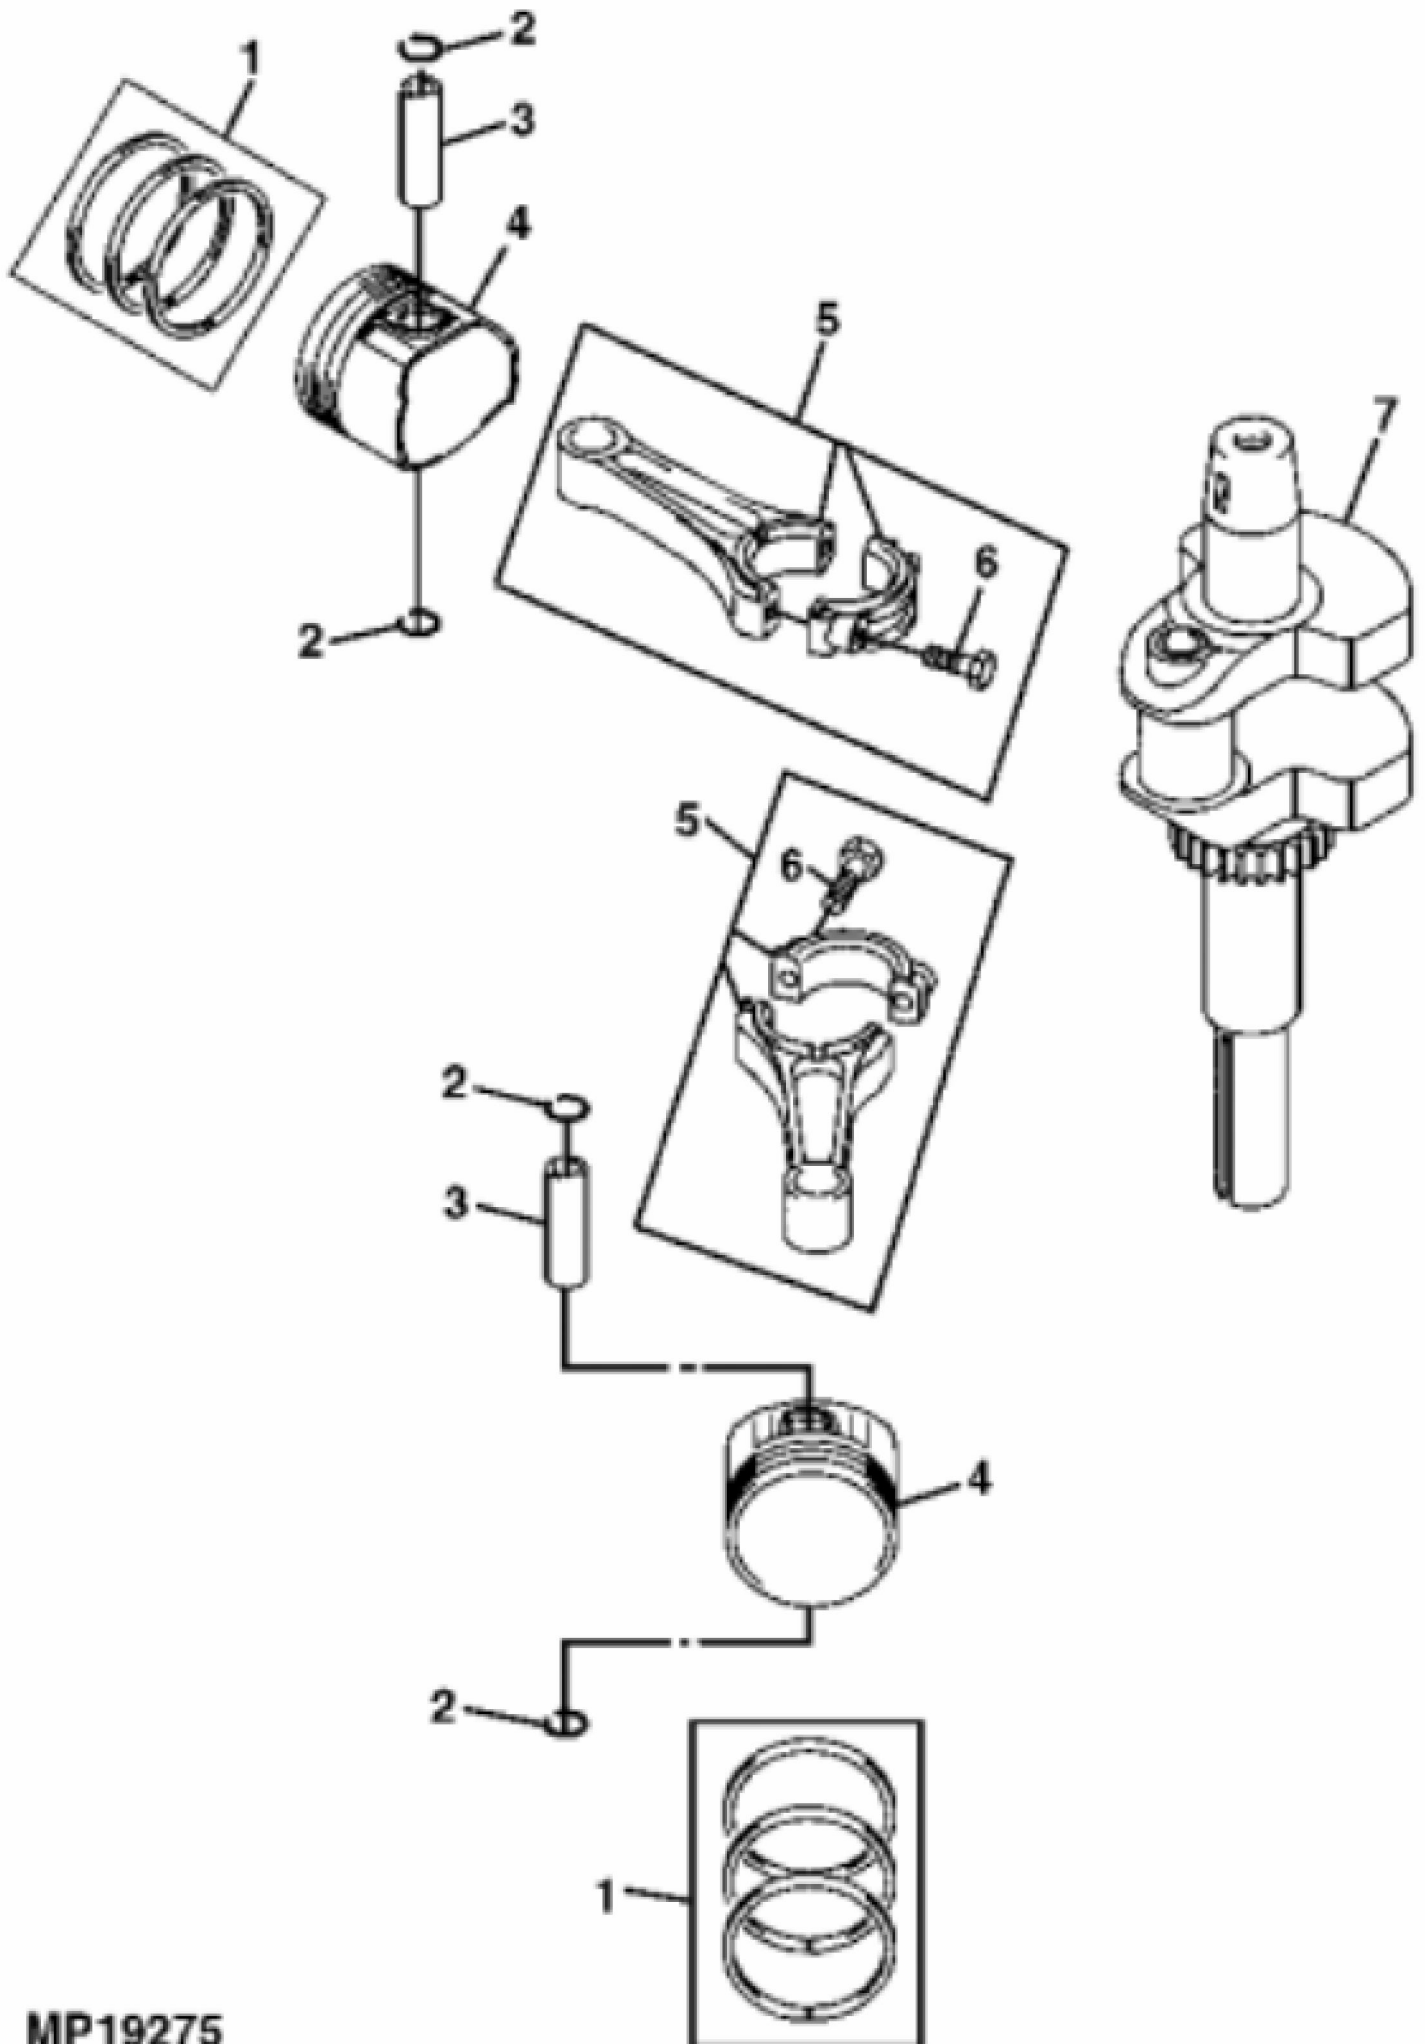

PU10059

KEY	PART NO.	PART NAME	QTY	REMARKS	
1	MIA13137	GASOLINE ENGINE	1	Gas, MARKED FS600V-BS28R; SUB FOR MIA12643	

<https://www.ebooklibonline.com>

Hello dear friend!

Thank you very much for reading.

Enter the link into your browser.

The full manual is available for immediate download.

<https://www.ebooklibonline.com>

KEY	PART NO.	PART NAME	QTY	REMARKS
1	MIU11325	BOLT	7	
2	MIU12397	COVER	1	Breather
3	MIU12395	GASKET	1	Breather
4	MIU12398	PIPE	1	
5	21M7244	SCREW	1	M4 X 8
6	MIU13821	PLATE	1	
7	MIU11769	VALVE	1	Breather
8	M149281	SEAL	1	
9	19M7863	SCREW	10	M6 X 25
10	MIU13778	CASE	1	
11	MIU12394	GASKET	2	Rocker Case
12	M138389	SEAL	4	
13	19M7803	SCREW	6	M8 X 70
14	19M8319	SCREW	14	M8 X 50
15	MIU12516	CYLINDER HEAD	1	
16	MIU12515	GASKET	2	
17	M74252	PIN	6	
18	MIU11949	BOLT	4	
19	MIU14499	COVER	1	SUB FOR MIU13779; Rocker
20	MIU13780	HOOK	1	Lift
21	MIU12517	CYLINDER HEAD	1	
22	MIU14001	PLUG	1	
23	M123645	DRAIN PLUG	1	
24	MIU12400	SEAL	1	
25	MIU12401	PLUG	1	
26	M151774	SEAL	1	
27	MIA12753	CRANKCASE	1	INCLUDES MIU14001, MIU12401, M123645
28	MIU14507	PIPE	3	SUB FOR MIU11770
29	M76104	O-RING	2	
30	MIU13767	ADAPTER FITTING	1	USE WITH MIA12356
31	MIA12356	CRANKCASE	1	
32	TCU39256	CAP SCREW	4	9.525 X 31.750 mm, Engine mounting

Thank you so much for reading

MP19275

KEY	PART NO.	PART NAME	QTY	REMARKS	
1	MIU12521	PISTON RING KIT	2	STD	
2	M138398	SNAP RING	4		
3	M138397	PISTON PIN	2		
4	MIU12518	PISTON	2	STD	
5	MIA11690	CONNECTING ROD	2		
6	M146763	BOLT	2		
7	MIA11980	CRANKSHAFT	1	ORDER MIU14401	
7	MIU14401	CRANKSHAFT	1		