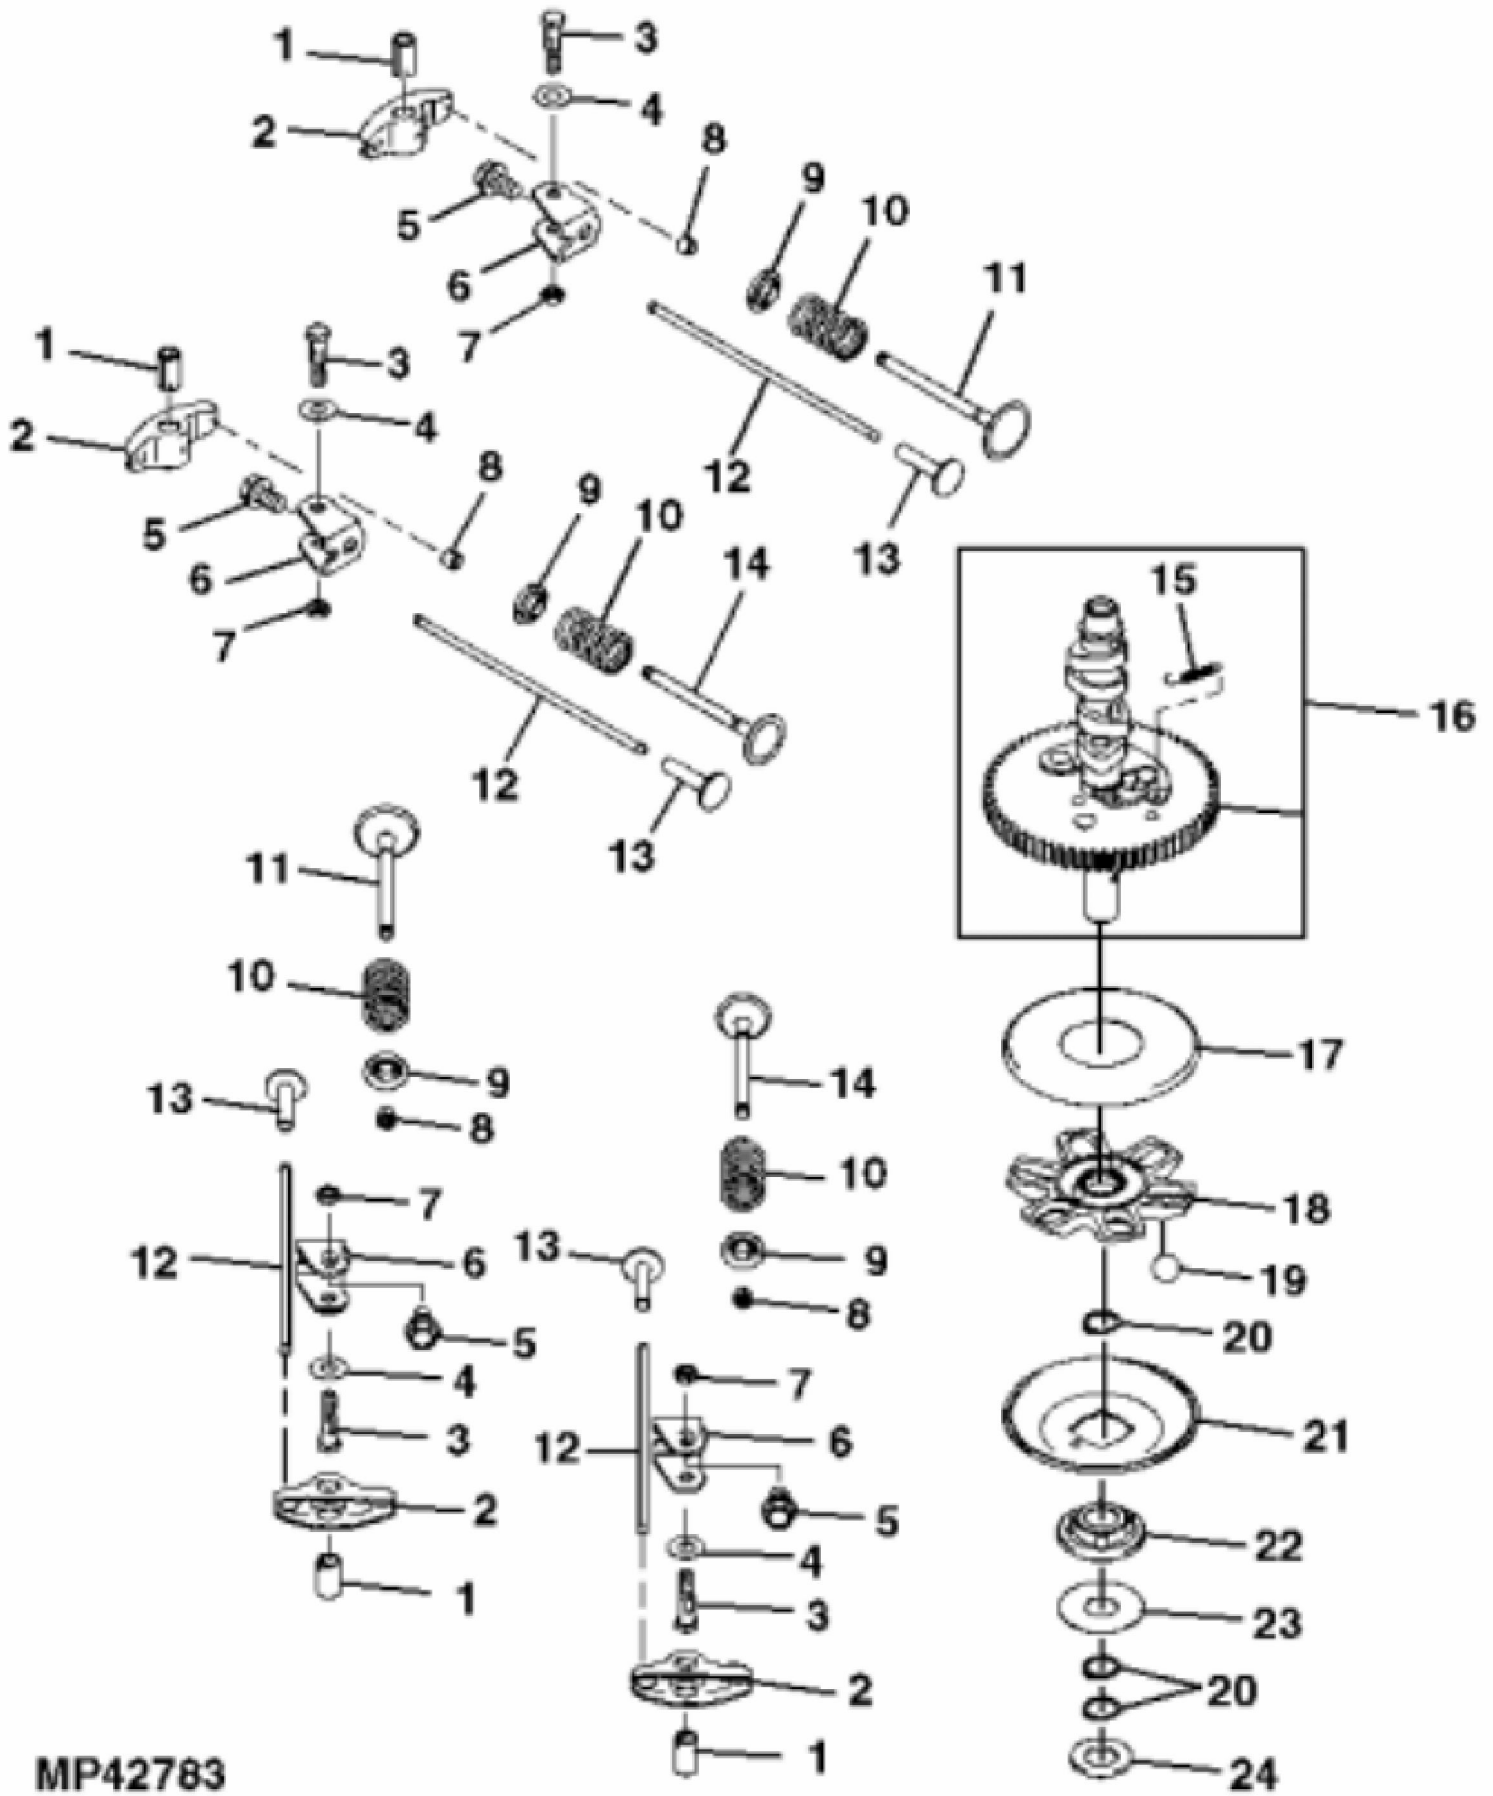

PU10059

KEY	PART NO.	PART NAME	QTY	REMARKS	
1	MIA13137	GASOLINE ENGINE	1	Gas, MARKED FS600V-BS28R; SUB FOR MIA12643	

<https://www.ebooklibonline.com>

Hello dear friend!

Thank you very much for reading.

Enter the link into your browser.

The full manual is available for immediate download.

<https://www.ebooklibonline.com>

KEY	PART NO.	PART NAME	QTY	REMARKS
1	MIU11325	BOLT	7	
2	MIU12397	COVER	1	Breather
3	MIU12395	GASKET	1	Breather
4	MIU12398	PIPE	1	
5	21M7244	SCREW	1	M4 X 8
6	MIU13821	PLATE	1	
7	MIU11769	VALVE	1	Breather
8	M149281	SEAL	1	
9	19M7863	SCREW	10	M6 X 25
10	MIU13778	CASE	1	
11	MIU12394	GASKET	2	Rocker Case
12	M138389	SEAL	4	
13	19M7803	SCREW	6	M8 X 70
14	19M8319	SCREW	14	M8 X 50
15	MIU12516	CYLINDER HEAD	1	
16	MIU12515	GASKET	2	
17	M74252	PIN	6	
18	MIU11949	BOLT	4	
19	MIU14499	COVER	1	SUB FOR MIU13779; Rocker
20	MIU13780	HOOK	1	Lift
21	MIU12517	CYLINDER HEAD	1	
22	MIU14001	PLUG	1	
23	M123645	DRAIN PLUG	1	
24	MIU12400	SEAL	1	
25	MIU12401	PLUG	1	
26	M151774	SEAL	1	
27	MIA12753	CRANKCASE	1	INCLUDES MIU14001, MIU12401, M123645
28	MIU14507	PIPE	3	SUB FOR MIU11770
29	M76104	O-RING	2	
30	MIU13767	ADAPTER FITTING	1	USE WITH MIA12356
31	MIA12356	CRANKCASE	1	
32	TCU39256	CAP SCREW	4	9.525 X 31.750 mm, Engine mounting

Thank you so much for reading

MP19275

KEY	PART NO.	PART NAME	QTY	REMARKS	
1	MIU12521	PISTON RING KIT	2	STD	
2	M138398	SNAP RING	4		
3	M138397	PISTON PIN	2		
4	MIU12518	PISTON	2	STD	
5	MIA11690	CONNECTING ROD	2		
6	M146763	BOLT	2		
7	MIA11980	CRANKSHAFT	1	ORDER MIU14401	
7	MIU14401	CRANKSHAFT	1		