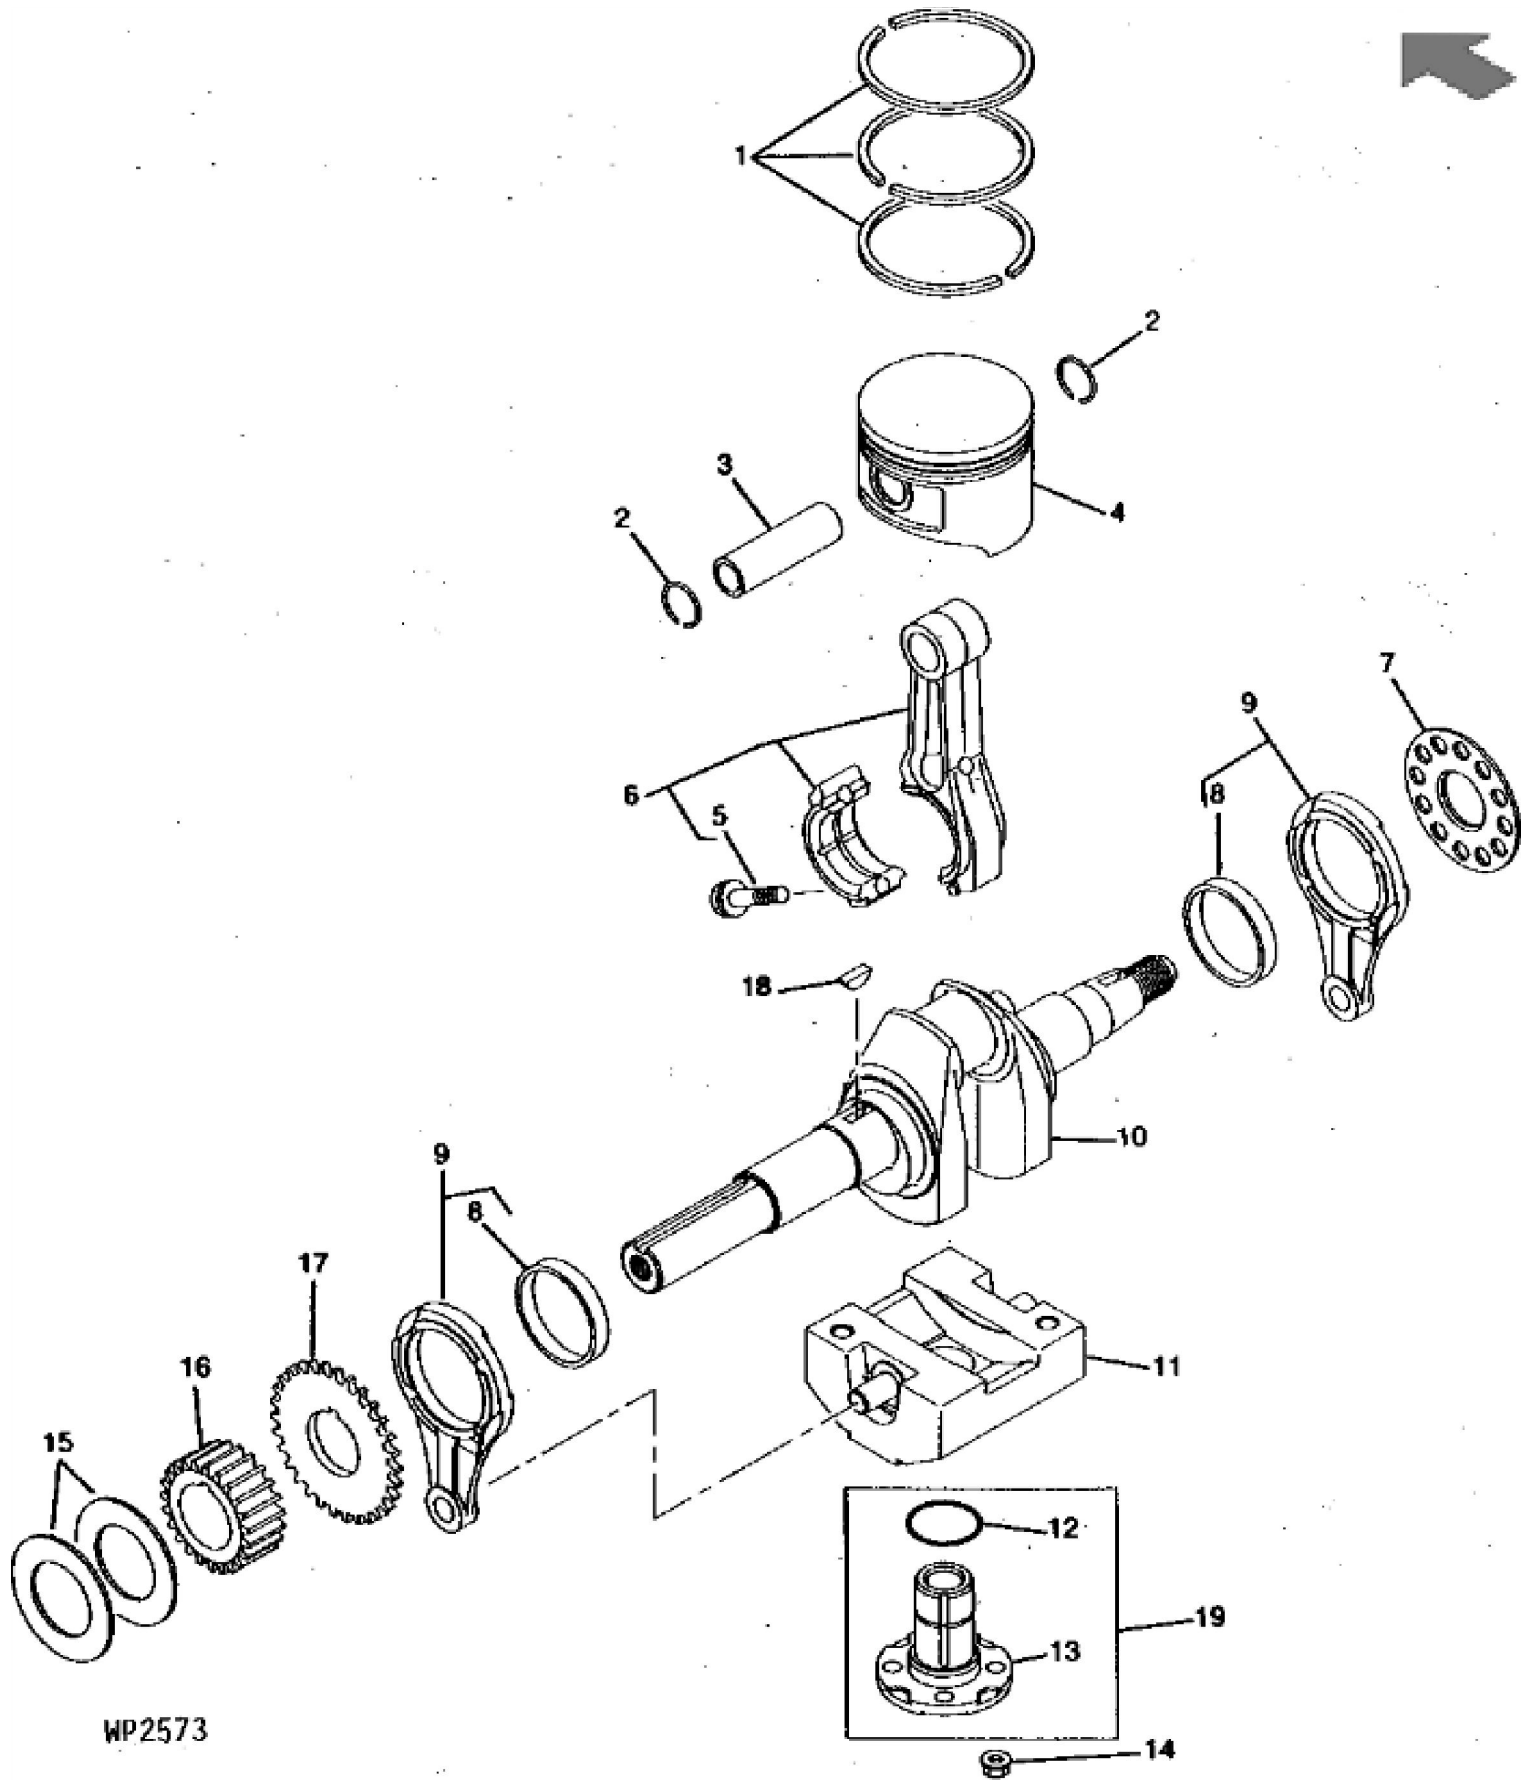

WP2573

John Deere > Turf And Utility > TRANSPORTER, ALL MATERIAL (AMT) > 622 - TRANSPORTER, ALL MATERIAL (AMT) > 622 and 626 All Material Transporter > 20 ENGINE > 20-4 - CRANKSHAFT AND PISTON VILEBREQUIN ET PISTON NOCKENWELLE UND KOLBEN ALBERO A GOMITI E PISTONE CIGUENAL Y PISTON VEVAXEL OCH KOLV [A16]

KEY	PART NO.	PART NAME	QTY	622	REMARKS
1	AM102610	PISTON RING KIT	1	X	
1	AM102611	PISTON RING	AR	X	O.D.=+0.25 MM (.010") (NO LONGER AVAILABLE)
1	AM102612	PISTON RING	AR	X	O.D.=+0.50 MM (.020")
1	AM102613	PISTON RING	AR	X	O.D.=+0.75 MM (.030") (NO LONGER AVAILABLE)
2	M70220	WIRE	2	X	
3	M70219	PISTON PIN	1	X	
4	M119153	PISTON	1	X	(SUB FOR W40422)
4	W40560	PISTON	AR	X	O.D.=+0.25 MM (.010") (NO LONGER AVAILABLE)
4	M119174	PISTON	AR	X	O.D.=+0.50 MM (.020") (SUB FOR W40553)
4	W40552	PISTON	AR	X	O.D.=+0.75 MM (.030") (NO LONGER AVAILABLE)
5	PT12040	BOLT	2	X	
6	AW26834	CONNECTING ROD	1	X	
6	AW26861	CONNECTING ROD	AR	X	I.D.=-0.50 MM (.020")
7	M70226	SPACER	1	X	
8	M70265	BEARING	2	X	
9	AM107155	ROD	2	X	
10	PT18252	CRANKSHAFT	1	X	(SUB FOR W40554 OR ET15668)
11	AW26833	WEIGHT	1	X	
12	M70096	O-RING	1	X	(A)
13	M70095	SHAFT	1	X	
14	M70097	NUT	4	X	
15	AM102616	SHIM	AR	X	KIT, PACKG (9), TK=1.13 - 1.53 MM (.044 - .060")
16	M119175	HELICAL GEAR	1	X	(SUB FOR W40423)
17	M70222	SPUR GEAR	1	X	
18	M77843	SHAFT KEY	1	X	
19	AM109188	KIT	1	X	(SUB M70095, M70096)
..	PT18252	CRANKSHAFT	1	X	(INCLUDES M70265, AM107155, M119175, M70222 AND M77843)