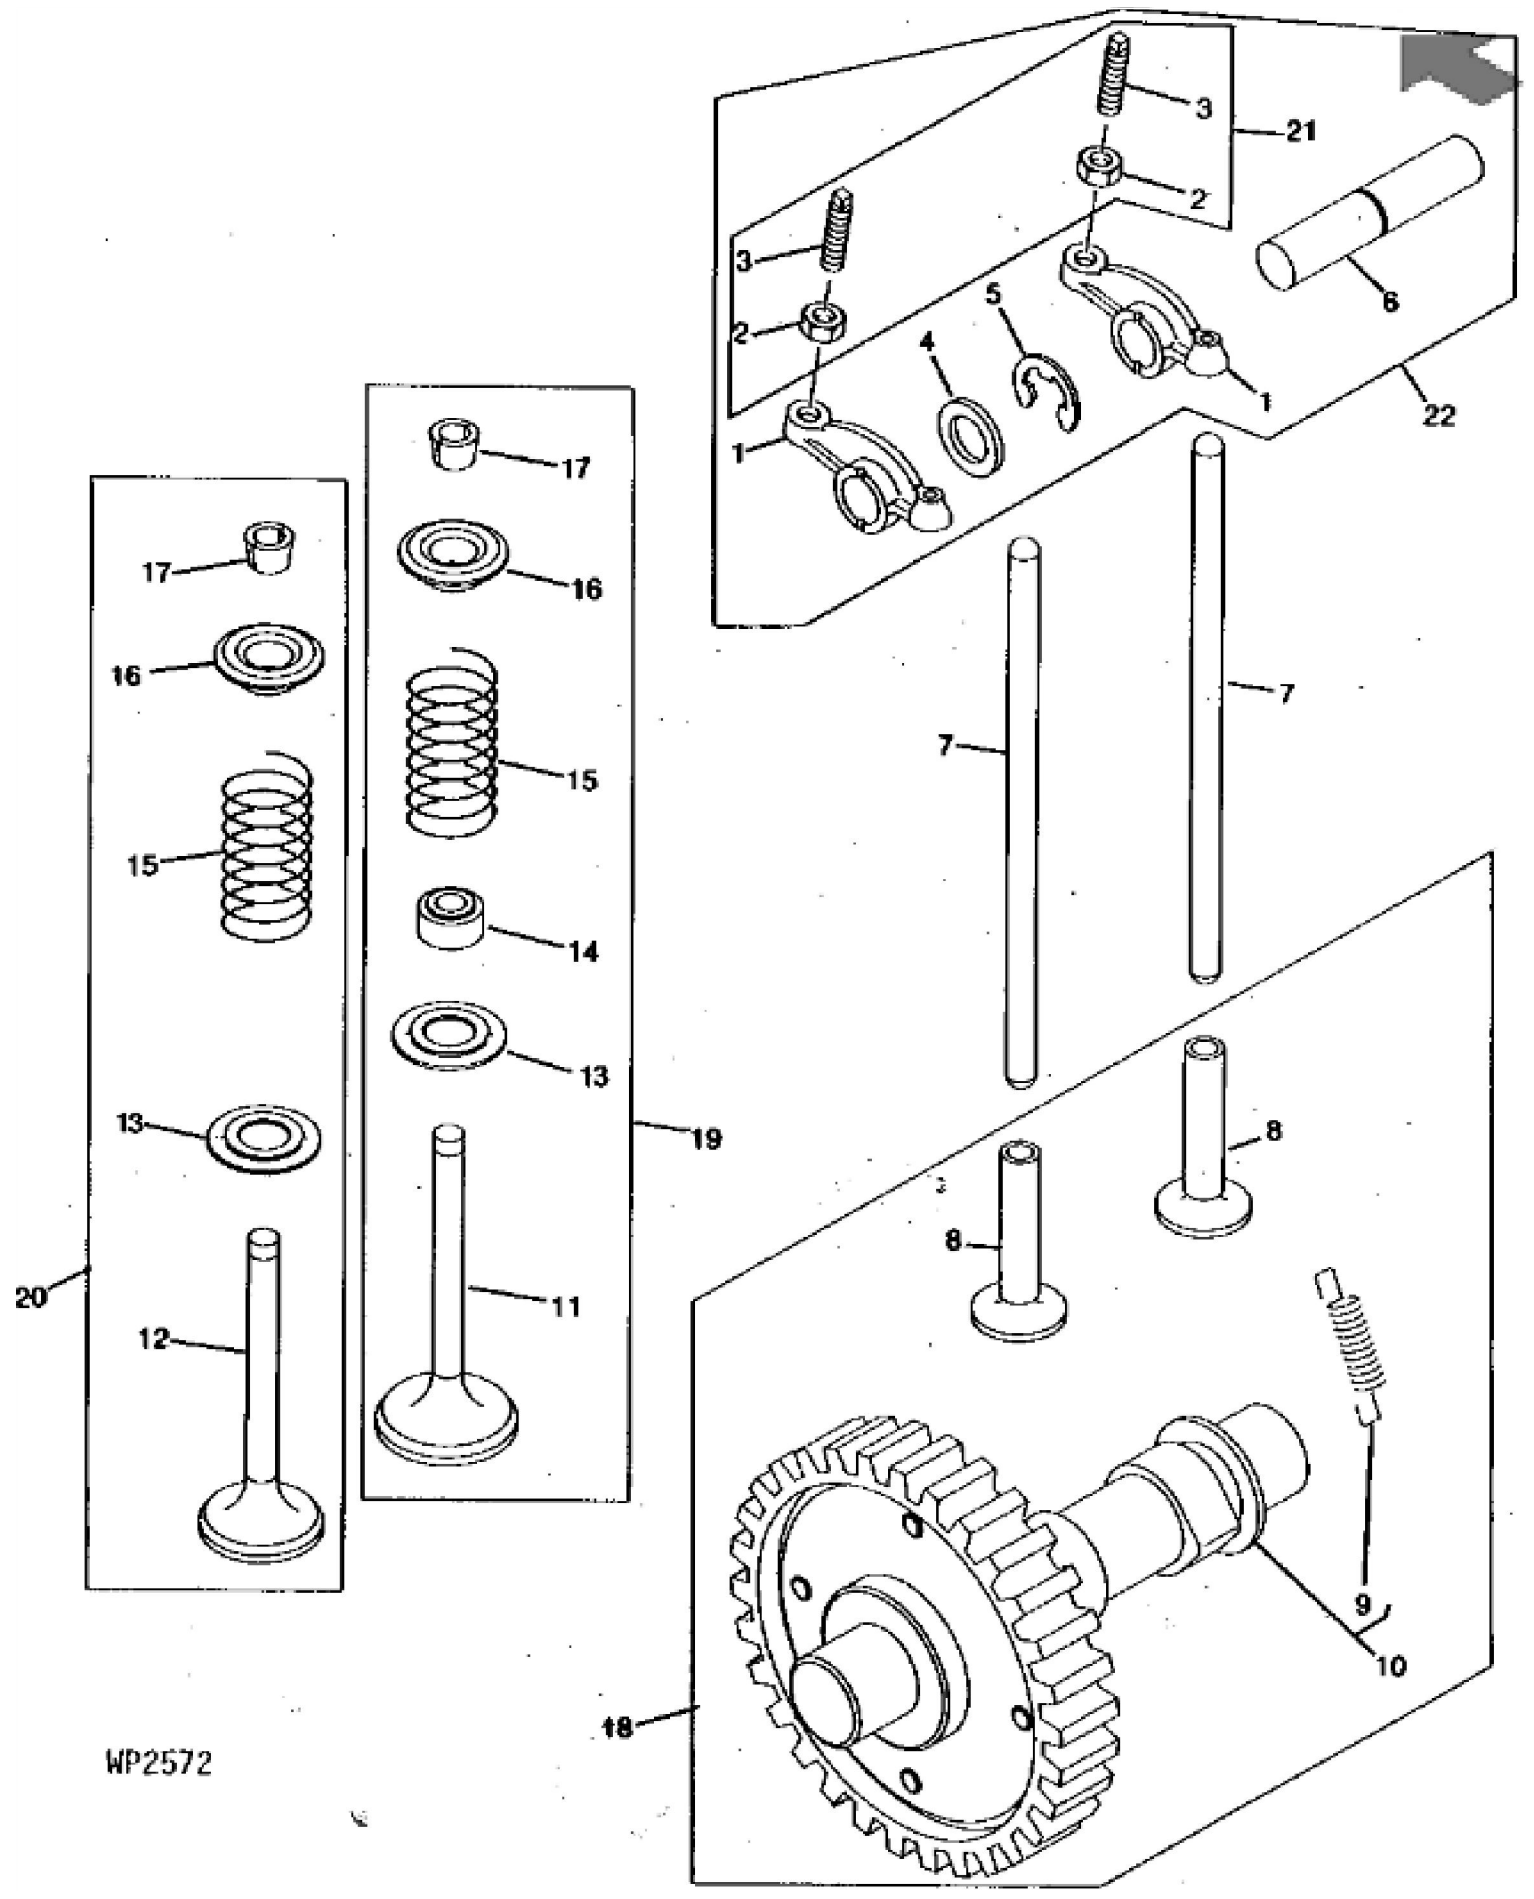

John Deere > Turf And Utility > TRANSPORTER, ALL MATERIAL (AMT) > 622 - TRANSPORTER, ALL MATERIAL (AMT) > 622 and 626 All Material Transporter > 20 ENGINE > 20-4 - CRANKSHAFT AND PISTON VILEBREQUIN ET PISTON NOCKENWELLE UND KOLBEN ALBERO A GOMITI E PISTONE CIGUENAL Y PISTON VEVAXEL OCH KOLV [A16]

KEY	PART NO.	PART NAME	QTY	622	REMARKS
1	AM102610	PISTON RING KIT	1	X	
1	AM102611	PISTON RING	AR	X	O.D.=+0.25 MM (.010") (NO LONGER AVAILABLE)
1	AM102612	PISTON RING	AR	X	O.D.=+0.50 MM (.020")
1	AM102613	PISTON RING	AR	X	O.D.=+0.75 MM (.030") (NO LONGER AVAILABLE)
2	M70220	WIRE	2	X	
3	M70219	PISTON PIN	1	X	
4	M119153	PISTON	1	X	(SUB FOR W40422)
4	W40560	PISTON	AR	X	O.D.=+0.25 MM (.010") (NO LONGER AVAILABLE)
4	M119174	PISTON	AR	X	O.D.=+0.50 MM (.020") (SUB FOR W40553)
4	W40552	PISTON	AR	X	O.D.=+0.75 MM (.030") (NO LONGER AVAILABLE)
5	PT12040	BOLT	2	X	
6	AW26834	CONNECTING ROD	1	X	
6	AW26861	CONNECTING ROD	AR	X	I.D.=-0.50 MM (.020")
7	M70226	SPACER	1	X	
8	M70265	BEARING	2	X	
9	AM107155	ROD	2	X	
10	PT18252	CRANKSHAFT	1	X	(SUB FOR W40554 OR ET15668)
11	AW26833	WEIGHT	1	X	
12	M70096	O-RING	1	X	(A)
13	M70095	SHAFT	1	X	
14	M70097	NUT	4	X	
15	AM102616	SHIM	AR	X	KIT, PACKG (9), TK=1.13 - 1.53 MM (.044 - .060")
16	M119175	HELICAL GEAR	1	X	(SUB FOR W40423)
17	M70222	SPUR GEAR	1	X	
18	M77843	SHAFT KEY	1	X	
19	AM109188	KIT	1	X	(SUB M70095, M70096)
..	PT18252	CRANKSHAFT	1	X	(INCLUDES M70265, AM107155, M119175, M70222 AND M77843)

WP2572