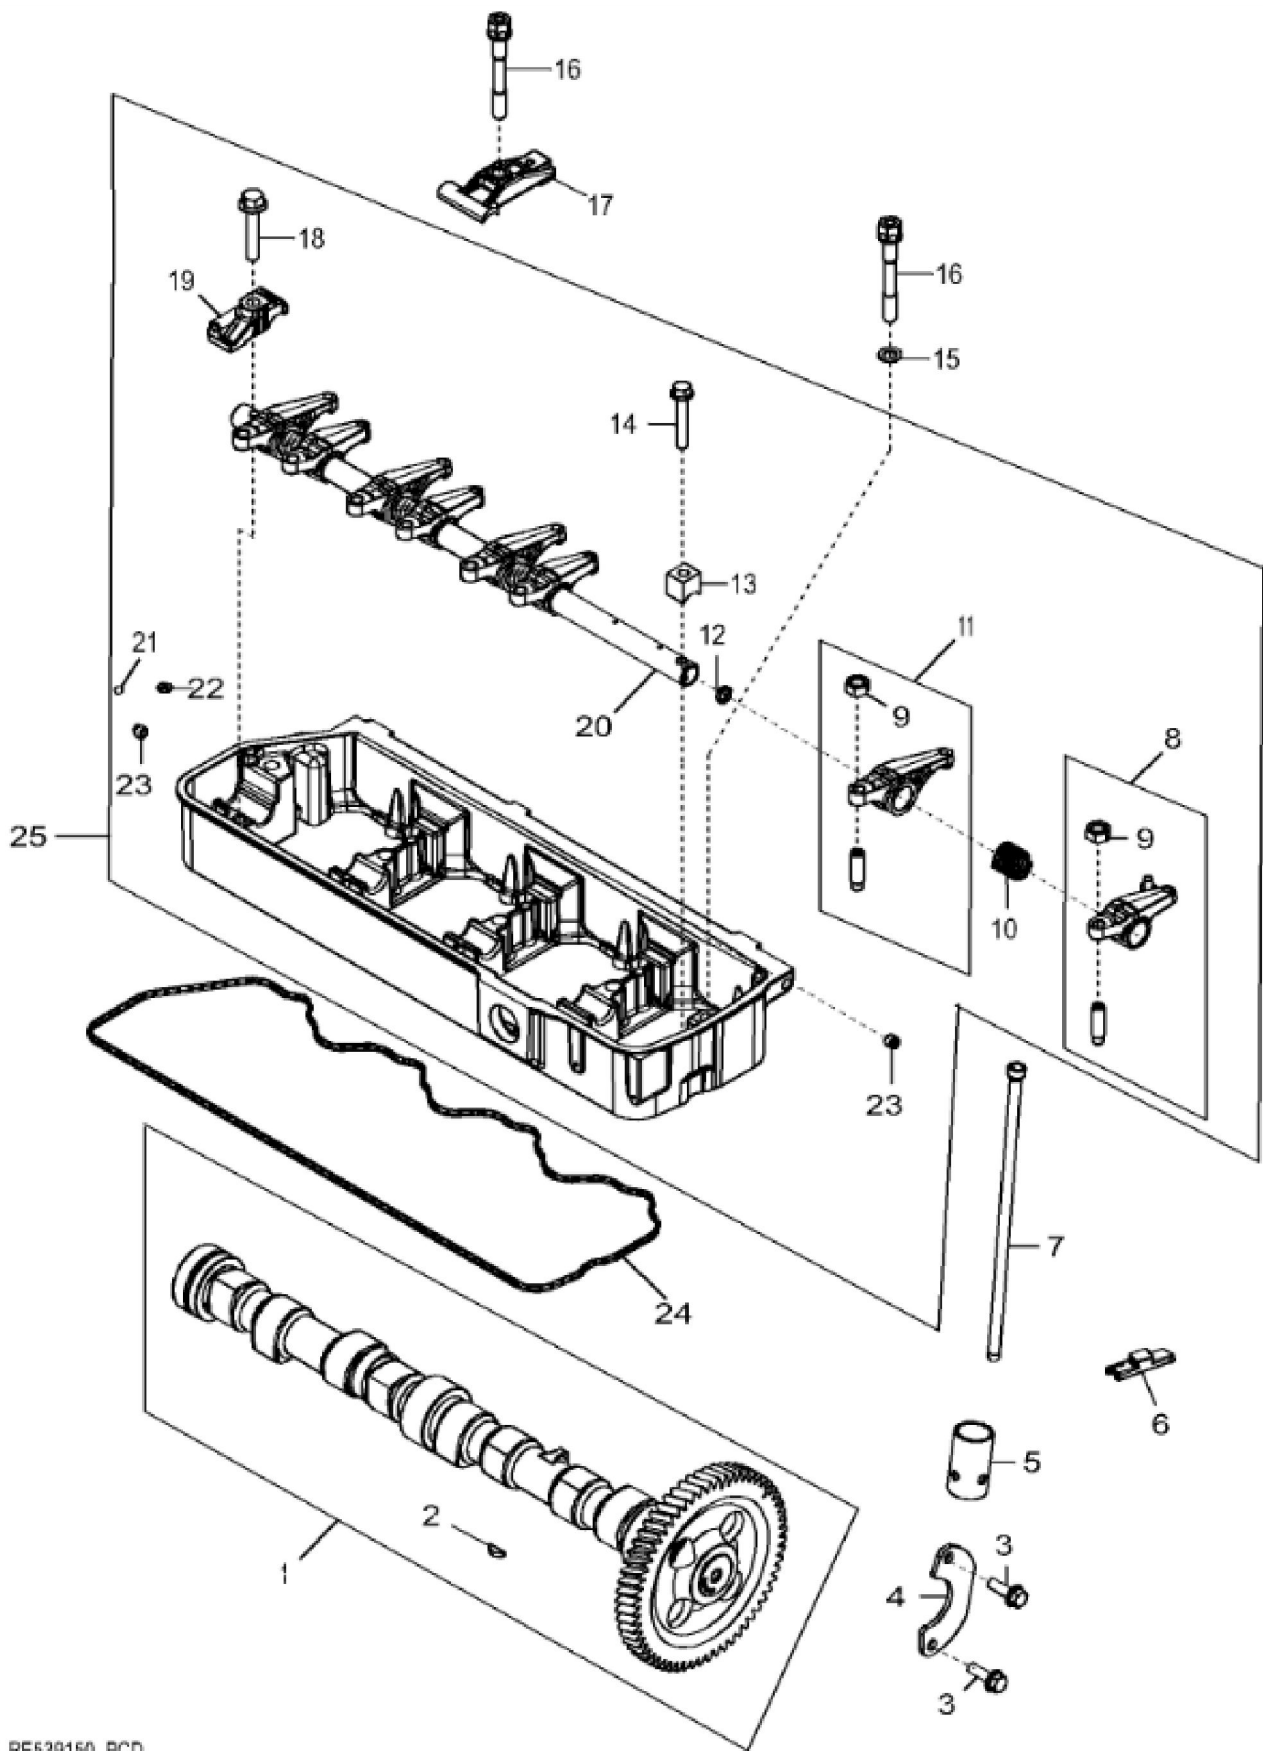

KEY	PART NO.	PART NAME	QTY	REMARKS
1	CYLINDER BLOCK	1	MARKED R534172; ORDER RE545935
2	RE505232	FITTING	1	
3	51M7045	O-RING	1	19.300 X 2.200 mm
4	A120R	DOWEL PIN	4	
5	RE71255	PIPE PLUG	5	
6	R116466	PLUG	1	
7	R119874	BUSHING	1	
8	B153R	DOWEL PIN	2	
9	RE505501	BLEED VALVE	1	
10	R131425	COMPRESSION SPRING	1	
11	R121043	VALVE	1	(By Pass)
12	R111137	SPRING	1	
13	R115299	BUSHING	6	
14	R535005	CAP SCREW	10	
15	R536082	BEARING CAP	4	MARKED R536083; SUB FOR APPL R114241
16	R535004	BEARING CAP	1	MARKED R536083; SUB FOR APPL R114240
17	15H695	PIPE PLUG	1	3/8"
18	RE539115	FITTING	2	
19	51M7043	O-RING	1	15.300 X 2.200 mm
20	RE539114	FITTING	3	
21	51M7041	O-RING	1	11.300 X 2.200 mm
22	RE508185	FITTING	2	
23	U13639	O-RING	1	
24	T18891	PLUG	2	
25	R97185	O-RING	1	
26	R131182	ORIFICE	4	
27	RE63674	VALVE	1	

KEY	PART NO.	PART NAME	QTY	REMARKS
1	RE506195	CRANKSHAFT	1	(Grinding Guidelines : See CTM104) (Iron) ALSO ORDER RE538097 AND RE44574
1	SE501656	CRANKSHAFT REMAN	1	(With Bearings) REMAN FOR RE506195
2	R120631	GEAR	1	Z = 30
3	R505609	SHAFT KEY	1	
4	A120R	DOWEL PIN	1	
5	RE65165	BEARING KIT	4	STD KIT, MARKED R123561 AND R123562
5	RE65911	BEARING	1	US -0.254 MM , MARKED R130576 AND R130577
6	RE65168	BEARING KIT	1	STD KIT, MARKED R123563 AND R123564
6	RE65912	THRUST BEARING	1	US -0.254MM , MARKED R130576 AND R130577
7	R135918	BOLT	4	

KEY	PART NO.	PART NAME	QTY	REMARKS
1	RE565583	PISTON-LINER KIT	4	PISTON MARKED RE556803
2	AR65507	O-RING KIT	4	
3	R48767	PACKING	4	
4	R26121	O-RING	4	
5	R55453	O-RING	4	
6	DZ104221	PISTON RING KIT	4	
7	R54114	SNAP RING	8	
8	R502755	PISTON PIN	4	
9	RE500608	CONNECTING ROD	4	
9	SE501094	CONNECTING ROD REMAN	AR	REMAN FOR RE500608
10	R114082	BUSHING	4	
11	R501124	SCREW	8	
12	RE65908	BEARING KIT	4	KIT; (2) R113698