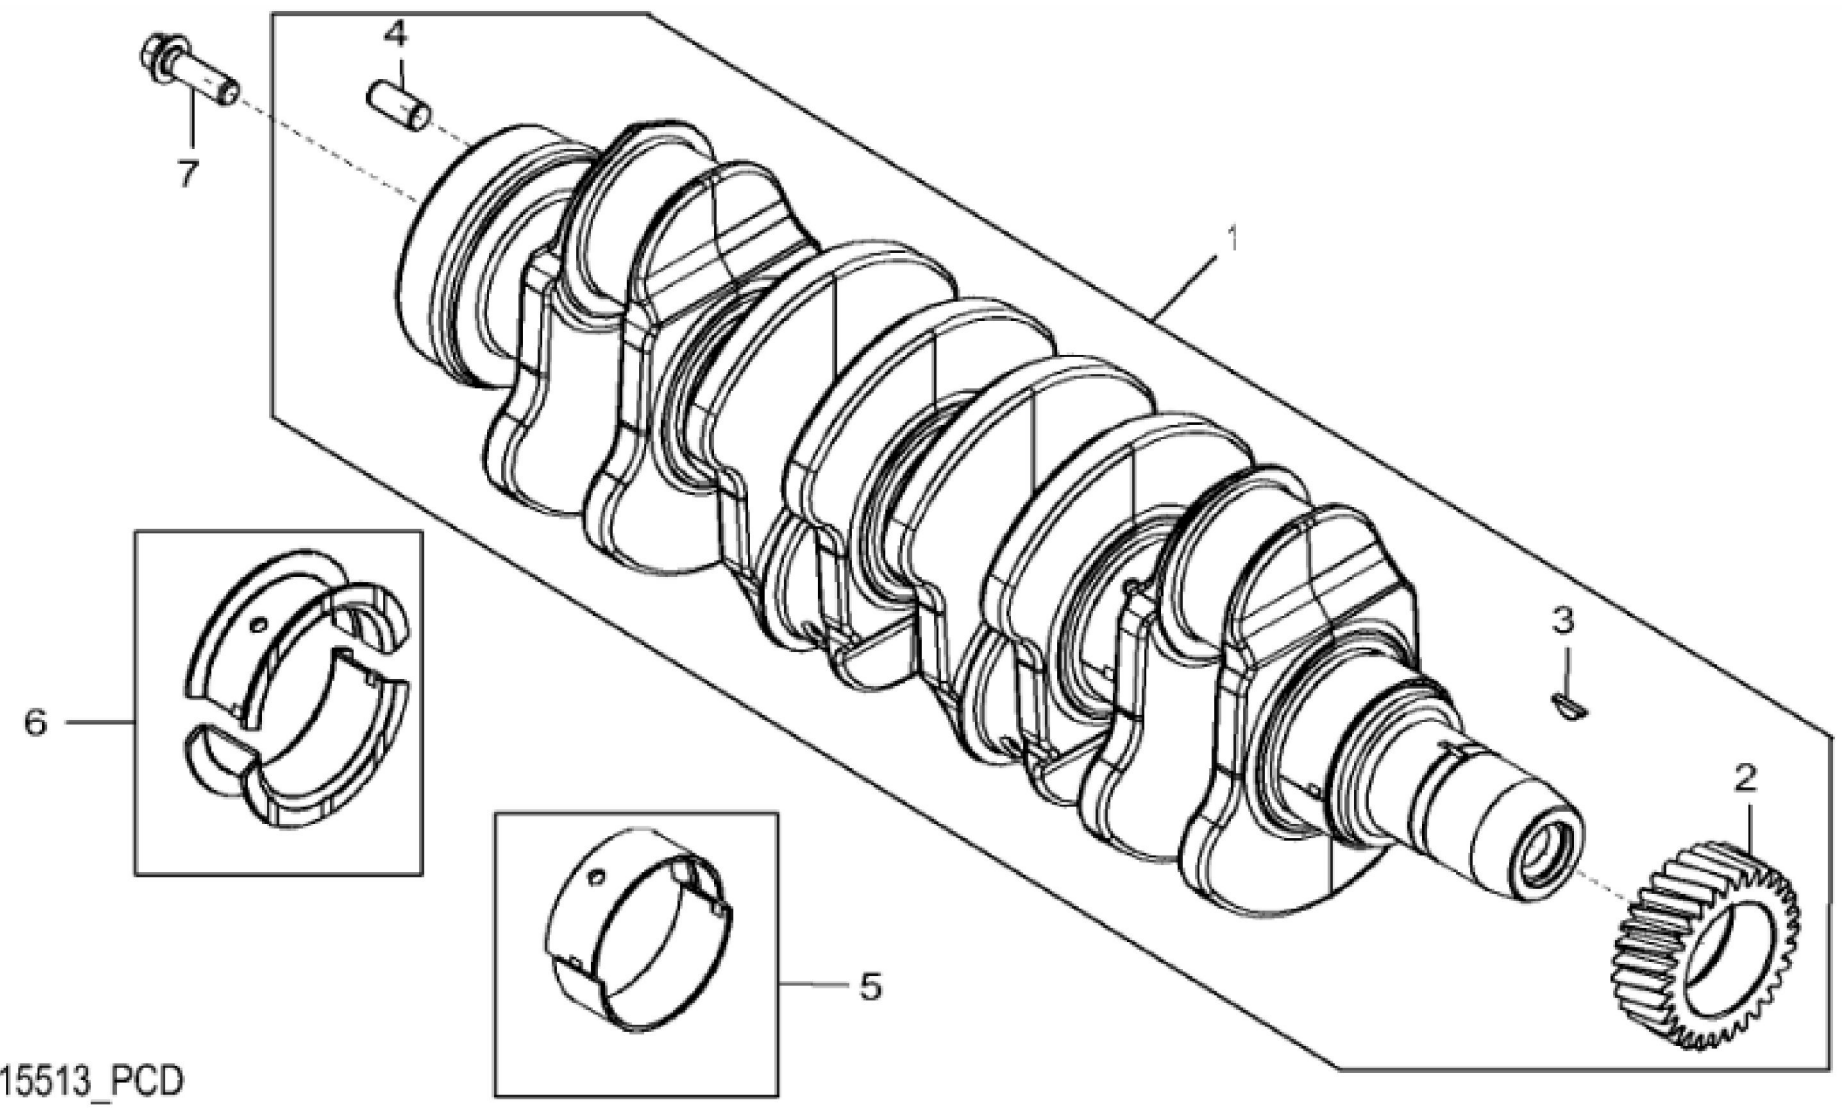

4715_RE515513_PCD

KEY	PART NO.	PART NAME	QTY	REMARKS
1	RE506195	CRANKSHAFT	1	(Grinding Guidelines : See CTM104) (Iron) ALSO ORDER RE538097 AND RE44574
1	SE501656	CRANKSHAFT REMAN	1	(With Bearings) REMAN FOR RE506195
2	R120631	GEAR	1	Z = 30
3	R505609	SHAFT KEY	1	
4	A120R	DOWEL PIN	1	
5	RE65165	BEARING KIT	4	STD KIT, MARKED R123561 AND R123562
5	RE65911	BEARING	1	US -0.254 MM , MARKED R130576 AND R130577
6	RE65168	BEARING KIT	1	STD KIT, MARKED R123563 AND R123564
6	RE65912	THRUST BEARING	1	US -0.254MM , MARKED R130576 AND R130577
7	R135918	BOLT	4