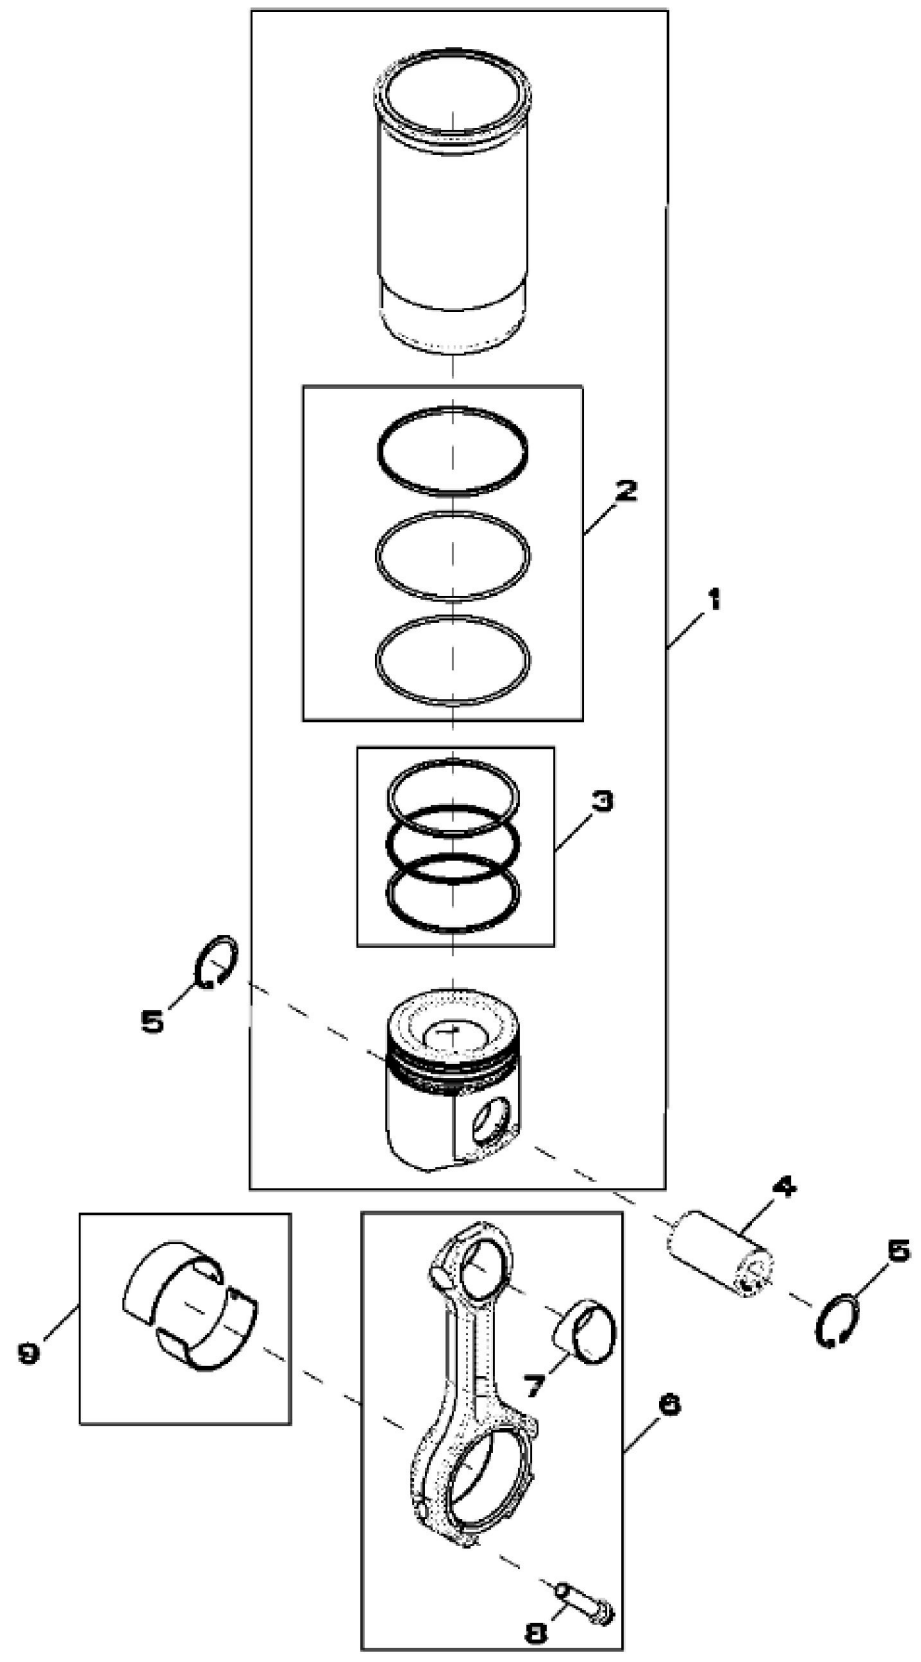

RE525600PCDB05

John Deere > Construction And Forestry >DOZER, CRAWLER >550J - DOZER, CRAWLER >550J Crawler Dozer (Tier 3) (S.N. 159987-) >04 ENGINE 4045HT059 >0400 ENGINE 4045HT059 4045HT059
>ST628064 - 4838 CONNECTING RODS AND PISTONS

KEY	PART NO.	PART NAME	QTY	REMARKS
1	RE527843	PISTON-LINER KIT	4	NLA; ORDER RE536083
1	RE536083	PISTON-LINER KIT	4	SUB FOR RE527843
2	AR65507	O-RING KIT	4	
3	RE507852	PISTON RING KIT	4	
4	R502755	PISTON PIN	4	OD = 41 mm; LGTH = 77 mm
5	R54114	SNAP RING	8	
6	RE500608	CONNECTING ROD	4	
6	SE501094	CONNECTING ROD REMAN	4	REMAN FOR RE500608
7	R114082	BUSHING	4	
8	R501124	SCREW	8	
9	RE65908	BEARING	4	INCLUDES (2) R113698