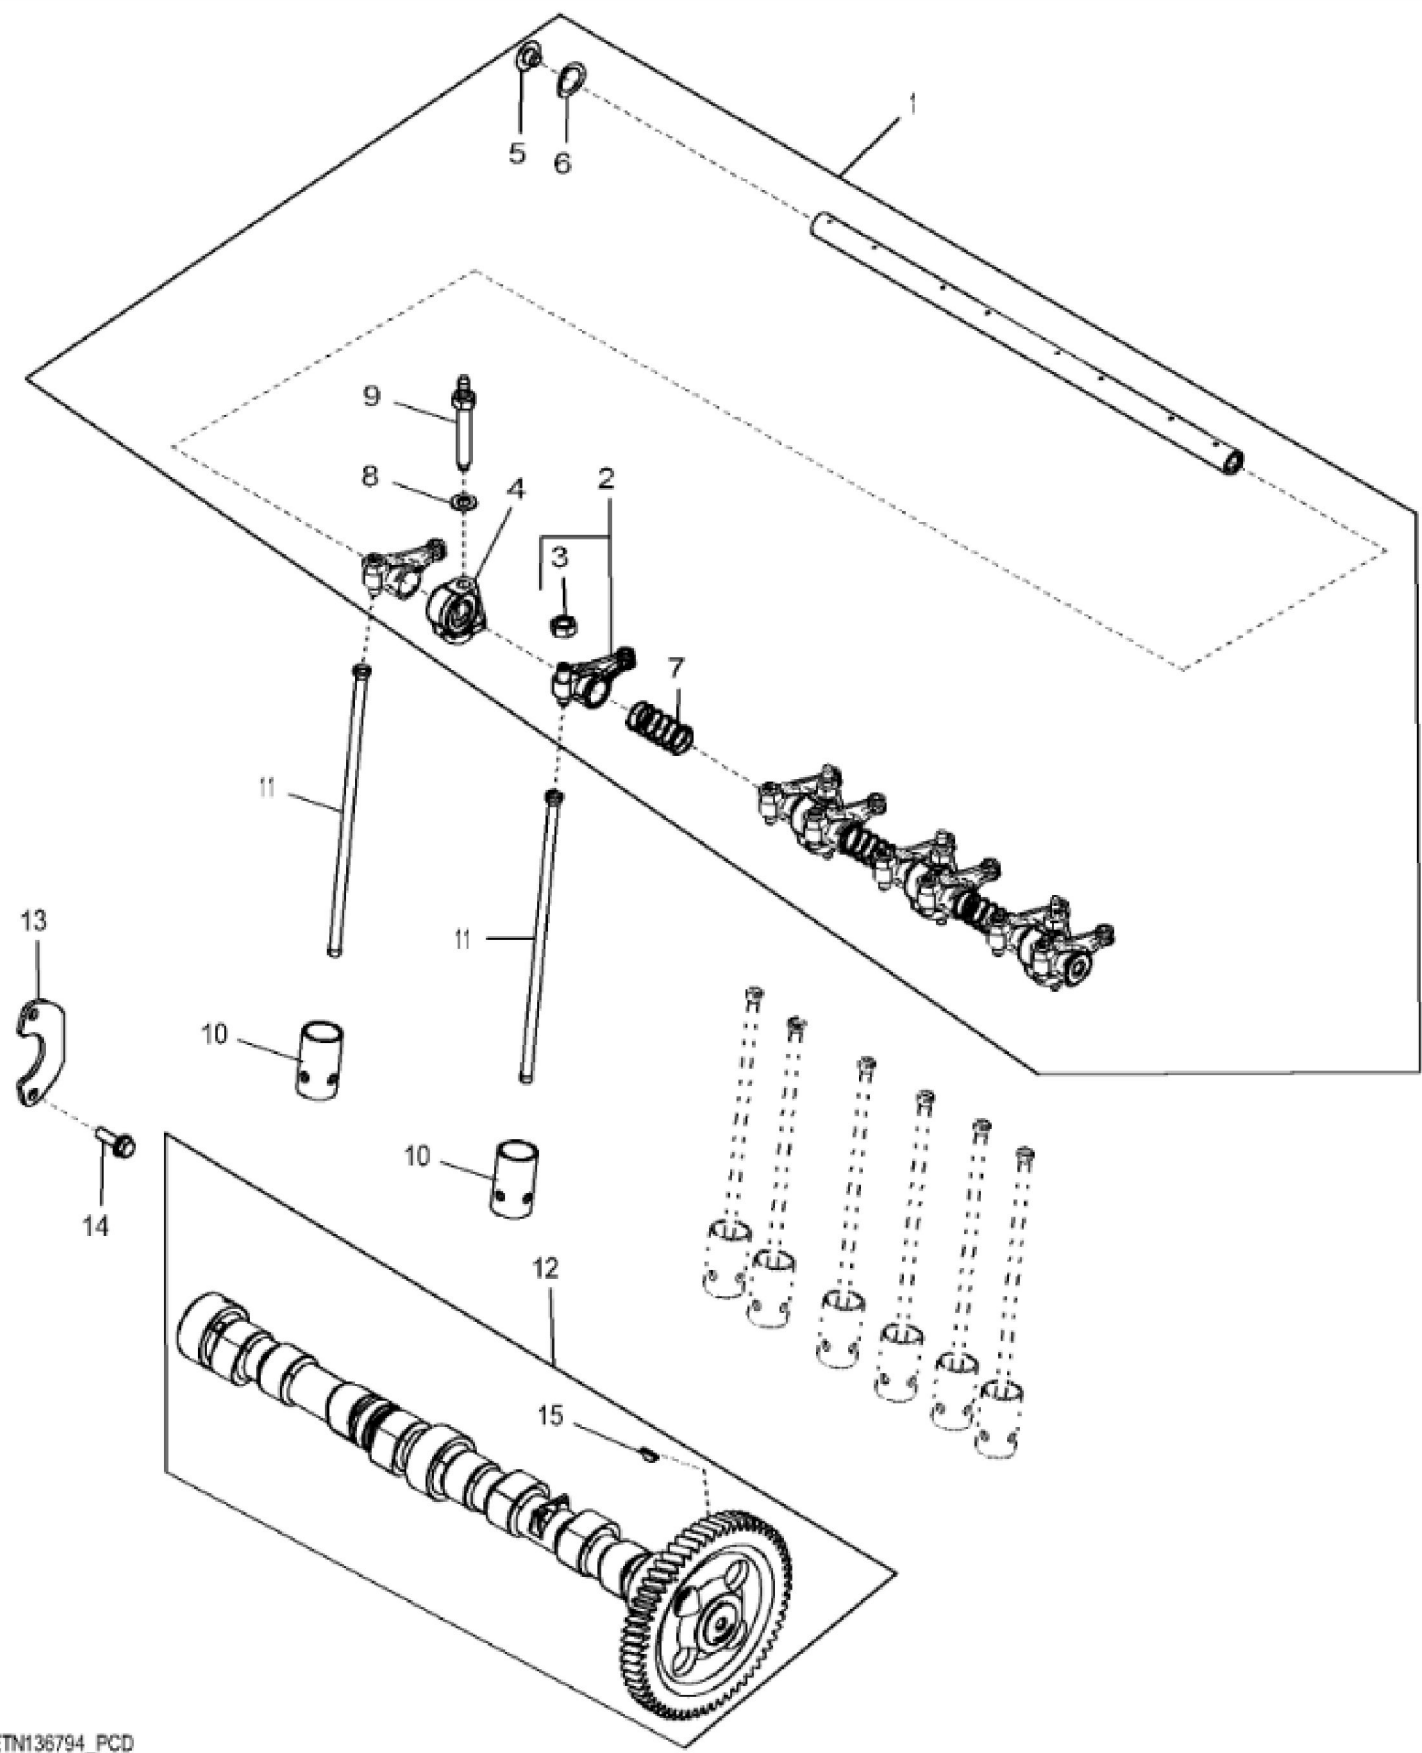

KEY	PART NO.	PART NAME	QTY	REMARKS
1	CYLINDER BLOCK	1	ORDER RE532716
1	RE532716	SHORT BLOCK ASSEMBLY	1	MARKED R534172
2	R114240	BEARING CAP	1	
3	R114241	BEARING CAP	4	
4	R535005	CAP SCREW	10	
5	R119874	BUSHING	1	
6	R115299	BUSHING	6	
7	R116466	PLUG	1	
8	RE71255	PIPE PLUG	5	
9	15H584	PIPE PLUG	1	1/2"
10	15H695	PIPE PLUG	1	3/8"
11	RE507807	PIPE PLUG	1	
12	RE505501	BLEED VALVE	1	
13	R131425	COMPRESSION SPRING	1	
14	R131182	ORIFICE	4	
15	B153R	DOWEL PIN	2	
16	A120R	DOWEL PIN	4	
17	T18891	PLUG	2	
18	R97185	O-RING	1	
19	R121043	VALVE	1	
20	R111137	SPRING	1	
21	RE508185	FITTING	2	
22	U13639	O-RING	1	

KEY	PART NO.	PART NAME	QTY	REMARKS
1	RE506195	CRANKSHAFT	1	(Grinding Guidelines : See CTM104) (Iron) ALSO ORDER RE538097 AND RE44574
1	SE501656	CRANKSHAFT REMAN	1	(With Bearings) REMAN FOR RE506195
2	R120631	GEAR	1	Z = 30
3	R505609	SHAFT KEY	1	
4	A120R	DOWEL PIN	1	
5	RE65165	BEARING KIT	4	STD KIT, MARKED R123561 AND R123562
5	RE65911	BEARING	1	US -0.254 MM , MARKED R130576 AND R130577
6	RE65168	BEARING KIT	1	STD KIT, MARKED R123563 AND R123564
6	RE65912	THRUST BEARING	1	US -0.254MM , MARKED R130576 AND R130577
7	R135918	BOLT	4	

KEY	PART NO.	PART NAME	QTY	REMARKS
1	RE527843	PISTON-LINER KIT	4	NLA; ORDER RE536083
1	RE536083	PISTON-LINER KIT	4	SUB FOR RE527843
2	AR65507	O-RING KIT	4	
3	RE507852	PISTON RING KIT	4	
4	R502755	PISTON PIN	4	OD = 41 mm; LGTH = 77 mm
5	R54114	SNAP RING	8	
6	RE500608	CONNECTING ROD	4	
6	SE501094	CONNECTING ROD REMAN	4	REMAN FOR RE500608
7	R114082	BUSHING	4	
8	R501124	SCREW	8	
9	RE65908	BEARING	4	INCLUDES (2) R113698