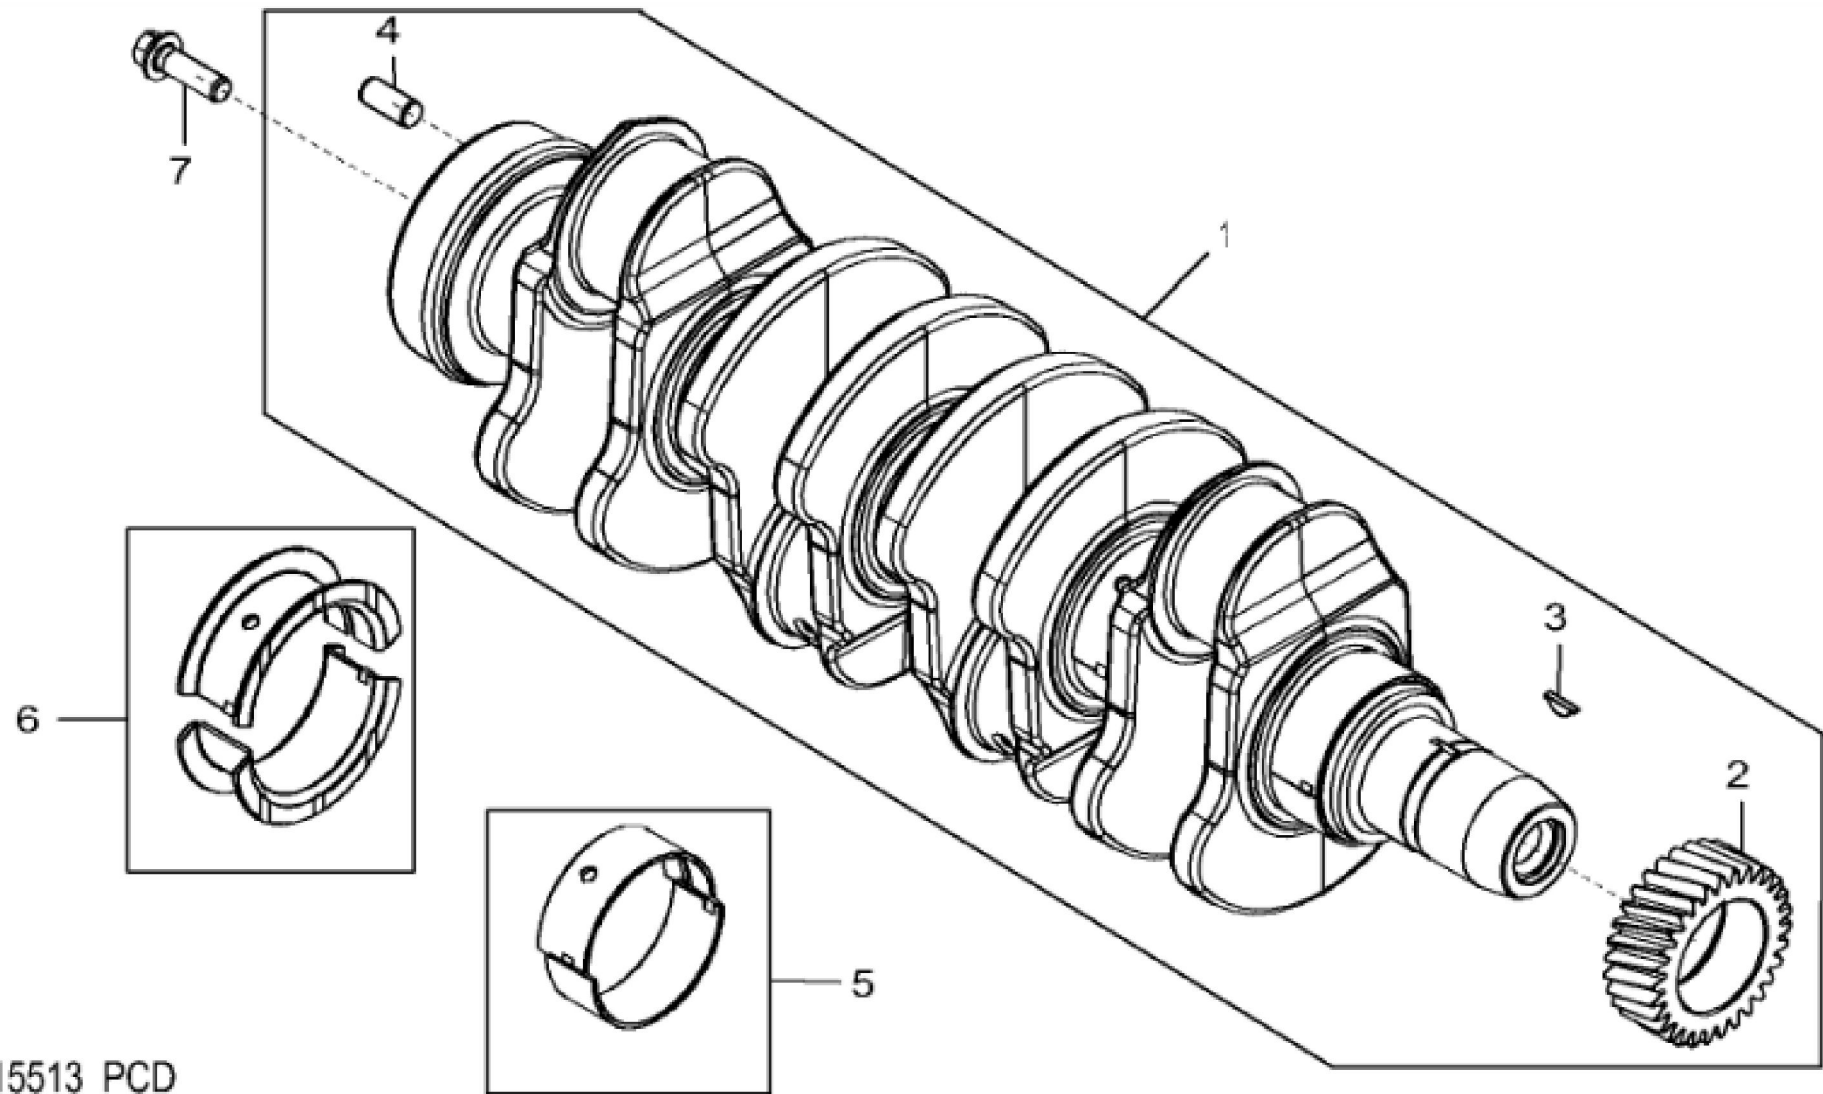

4715_RE515513_PCD

KEY	PART NO.	PART NAME	QTY	REMARKS
1	RE506195	CRANKSHAFT	1	(Grinding Guidelines : See CTM104) (Iron) ALSO ORDER RE538097 AND RE44574
1	SE501656	CRANKSHAFT REMAN	1	(With Bearings) REMAN FOR RE506195
2	R120631	GEAR	1	Z = 30
3	R505609	SHAFT KEY	1	
4	A120R	DOWEL PIN	1	
5	RE65165	BEARING KIT	4	STD KIT, MARKED R123561 AND R123562
5	RE65911	BEARING	1	US -0.254 MM , MARKED R130576 AND R130577
6	RE65168	BEARING KIT	1	STD KIT, MARKED R123563 AND R123564
6	RE65912	THRUST BEARING	1	US -0.254MM , MARKED R130576 AND R130577
7	R135918	BOLT	4