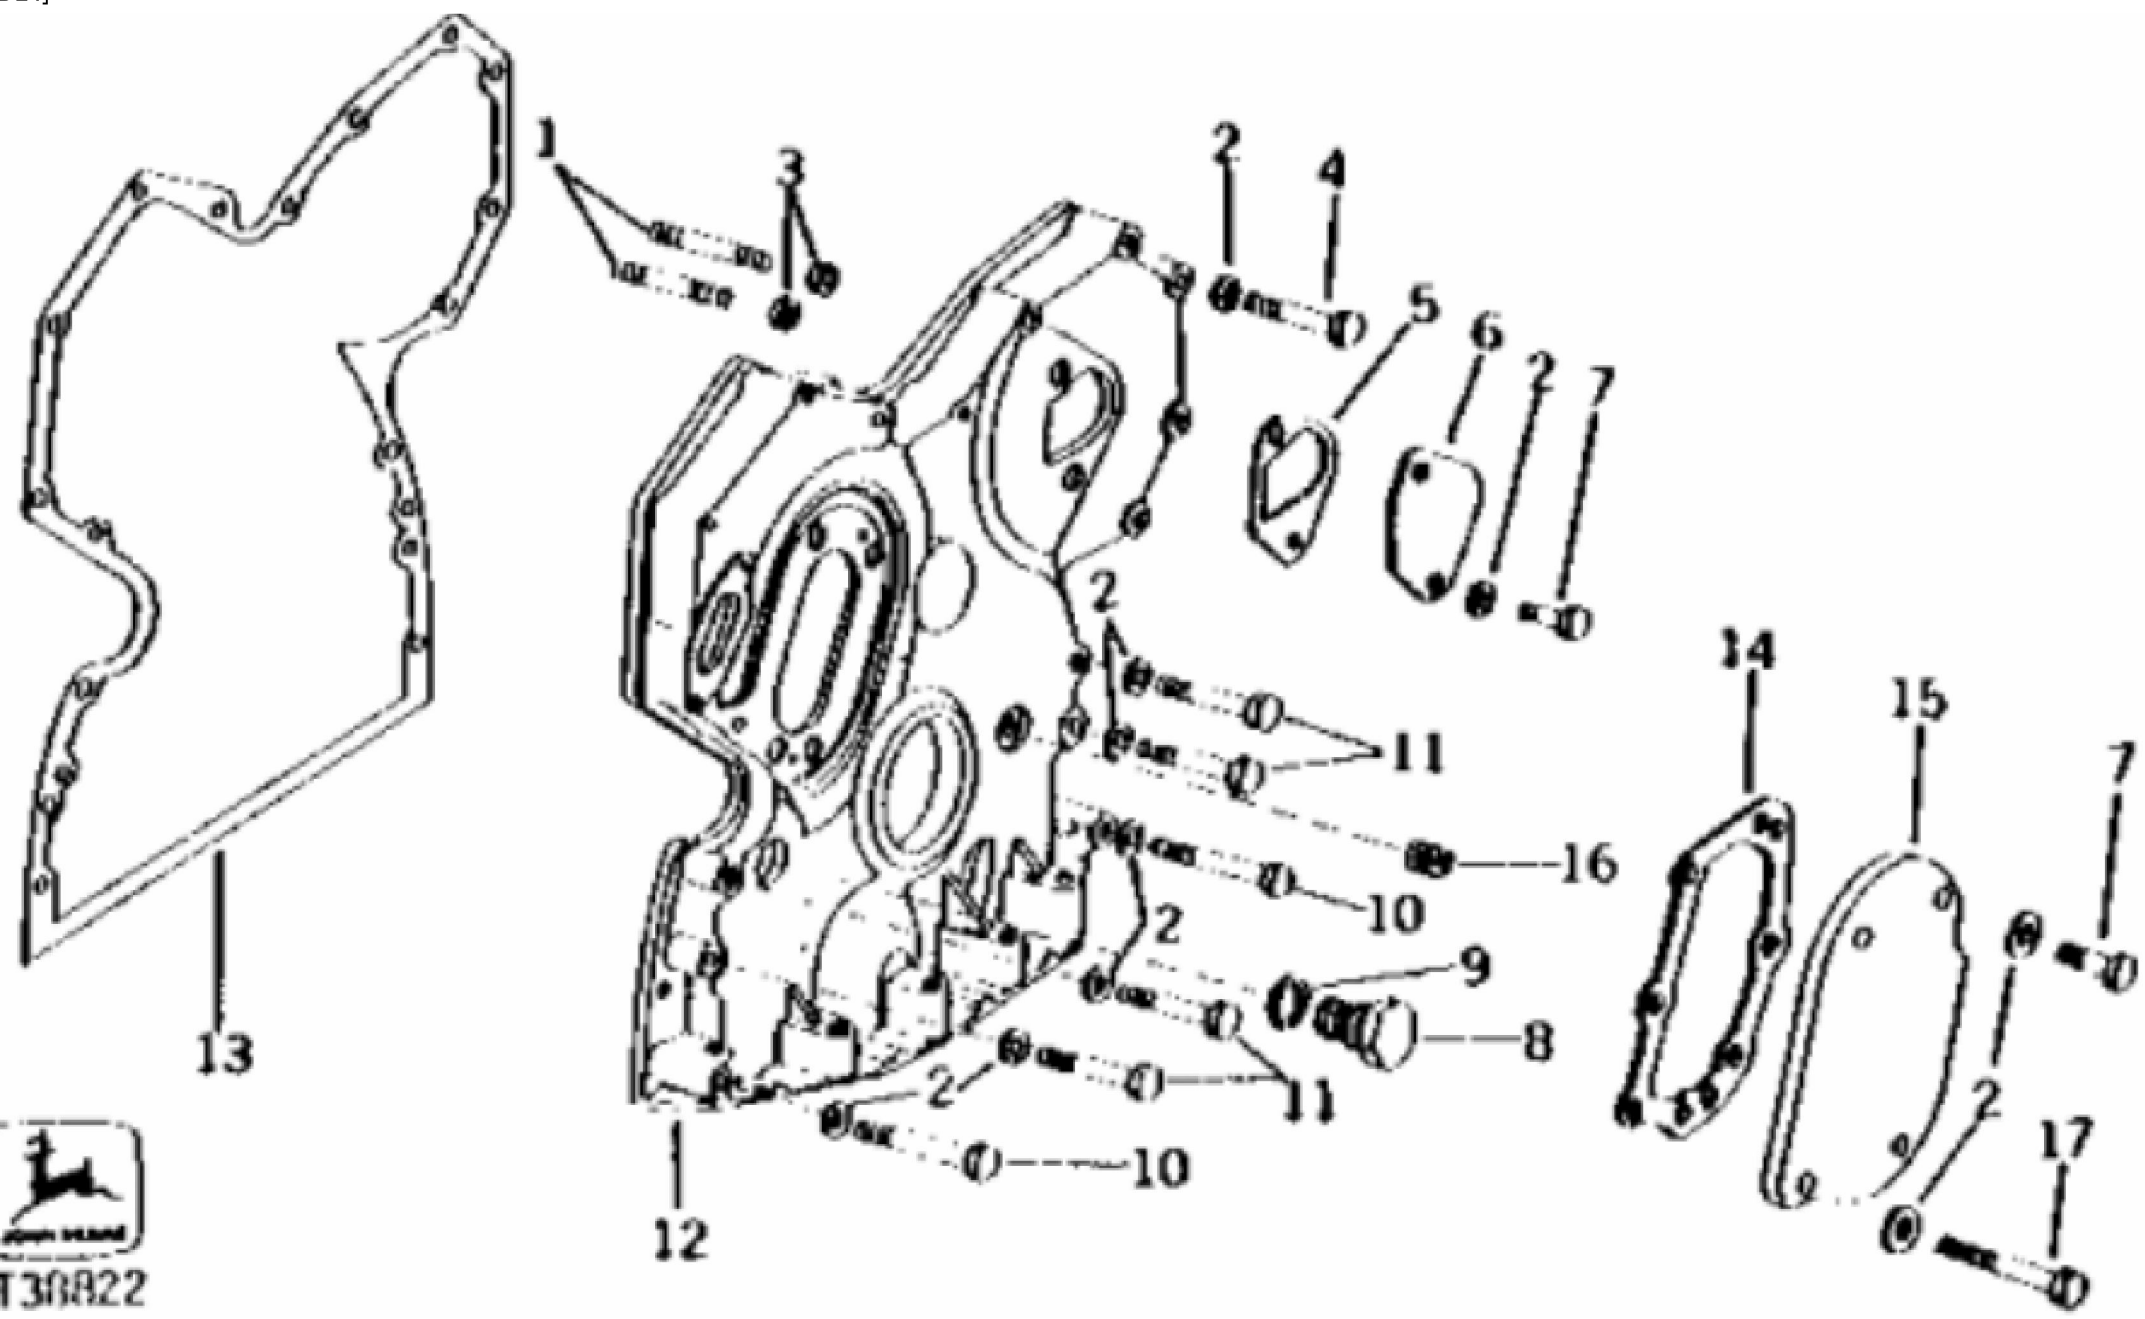

T44042

KEY	PART NO.	PART NAME	QTY	REMARKS	
1	19H2036	CAP SCREW	1	1/4" X 7/8"	
2	12H302	LOCK WASHER	1	1/4"	
3	R64764	WASHER	1		
4	AR65864	FILLER CAP	1		
5	AR103811	SCREW WITH WASHER	7	(SUB FOR AR100124)	
6	AR71130	VALVE COVER	1		
7	AR100596	GASKET	1		

<https://www.ebooklibonline.com>

Hello dear friend!

Thank you very much for reading.

Enter the link into your browser.

The full manual is available for immediate download.

<https://www.ebooklibonline.com>

KEY	PART NO.	PART NAME	QTY	REMARKS
1	R122226	STUD	2	(SUB FOR R122226)
2	24H1304	WASHER	18	13/32" X 23/32" X 0.120"
3	14H812	NUT	2	3/8"
4	19H2549	CAP SCREW	6	3/8" X 1-7/8"
5	R78366	GASKET	1	(SUB FOR R69260)
6	R126041	COVER	1	(SUB FOR T20362)
7	19H2284	CAP SCREW	5	3/8" X 7/8"
8	T27657	FITTING PLUG	1	
9	A4827R	WASHER	1	
10	19H3031	CAP SCREW	2	3/8" X 2-1/2"
11	19H2549	CAP SCREW	4	3/8" X 1-7/8"
12	AR58196	COVER	1	(MARKED R52880) (ALSO ORDER T20272, T20273, (3) 19H2284, 19H1726, (4) 24H1304 AND 15H275)
13	T20155	GASKET	1	
14	T20273	GASKET	1	
15	T20272	COVER	1	
16	15H275	PIPE PLUG	1	1/4"
17	19H1726	CAP SCREW	1	3/8" X 2-1/4"