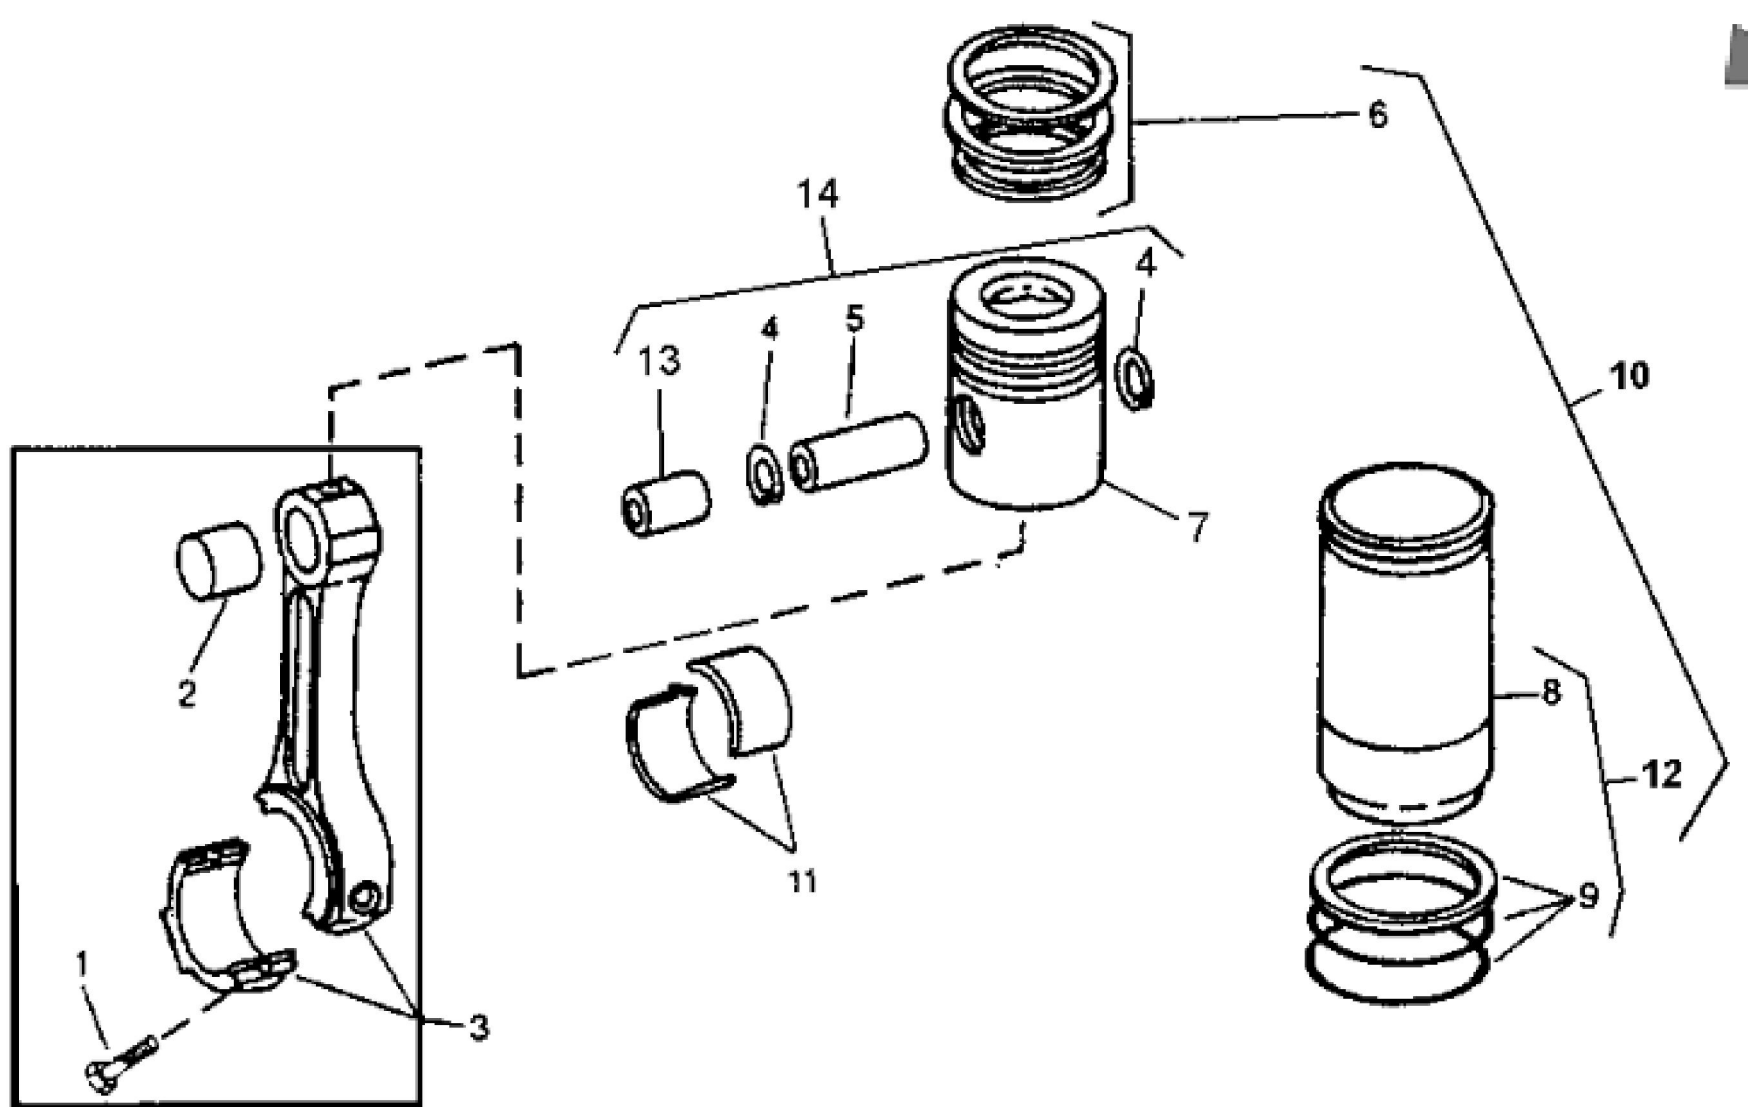

KEY	PART NO.	PART NAME	QTY	REMARKS
1	R74195	SCREW	8	
2	.....	BUSHING	4	(R56186 NO LONGER AVAILABLE)
3	RE53716	CONNECTING ROD	4	(MARKED R116851) (SUB FOR AR66400) (MARKED R56187)
4	R54114	SNAP RING	8	
5	.....	PIN	4	(R124230 NO LONGER AVAILABLE,FURNISH RE63913)
6	RE66820	PISTON RING KIT	4	(SUB FOR RE15674 AND RE48818)
7	.....	PISTON	4	(FURNISH RE19833)
8	R121867	CYLINDER LINER	4	(ALSO USE AR54749 LUBRICANT FOR CYLINDER LINER PACKING INSTALLAION) (SUB FOR R54505 OR R80500) (SUB RE500024)
9	AR65507	O-RING KIT	4	
10	RE19833	KIT	4	(SUB FOR AR71597, RE16615 AND RE19832)
11	AR69098	BEARING	4	(SET OF (2) R54801) (SUB AR97517)
11	.....	BEARING	4	(AR68413 NO LONGER AVAILABLE) .05 MM (.002") UNDERSIZE (SET OF (2) R57123)
11	AR68414	BEARING	4	.25 MM (.010") UNDERSIZE (SET OF (2) R57124) (SUB AR97653)
11	AR68415	BEARING	4	.51 MM (.020") UNDERSIZE (SET OF (2) R57125) (SUB AR97654)
11	AR68416	BEARING	4	.76 MM (.030") UNDERSIZE (SET OF (2) R57126) (SUB AR97655)
12	RE500024	CYLINDER LINER	4	
13	.....	BUSHING	4	
14	RE63913	KIT	4